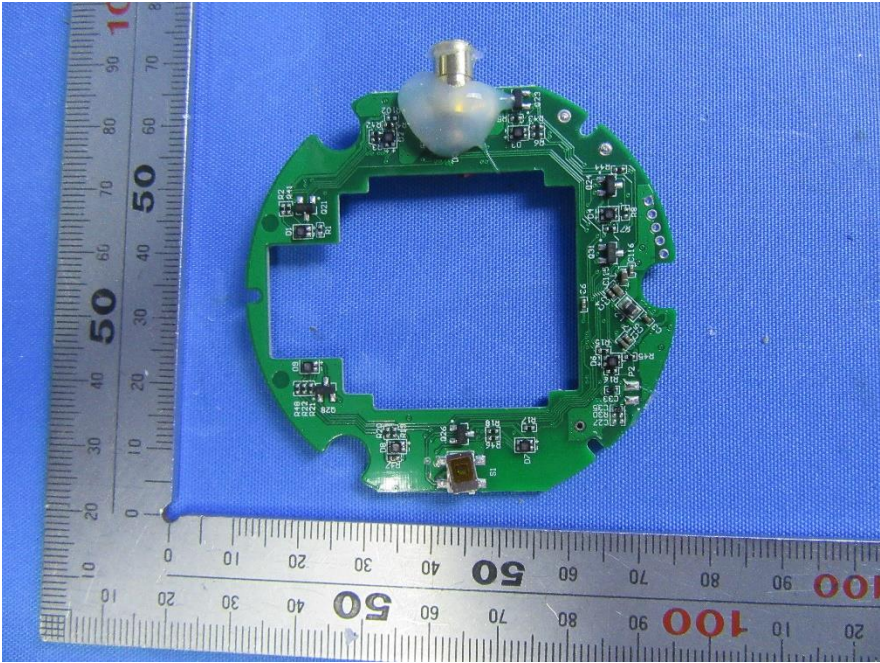

SGS-CSTC Standards Technical Services (Shanghai) Co., Ltd.

Page: 1 of 8

Internal Photos for SHCR2308001690HS

Model No.: KIWI™, KIWI™ derma

EUT Constructional Details (EUT Photos)

Model No.: KIWI™

Model No.: KIWI™ derma