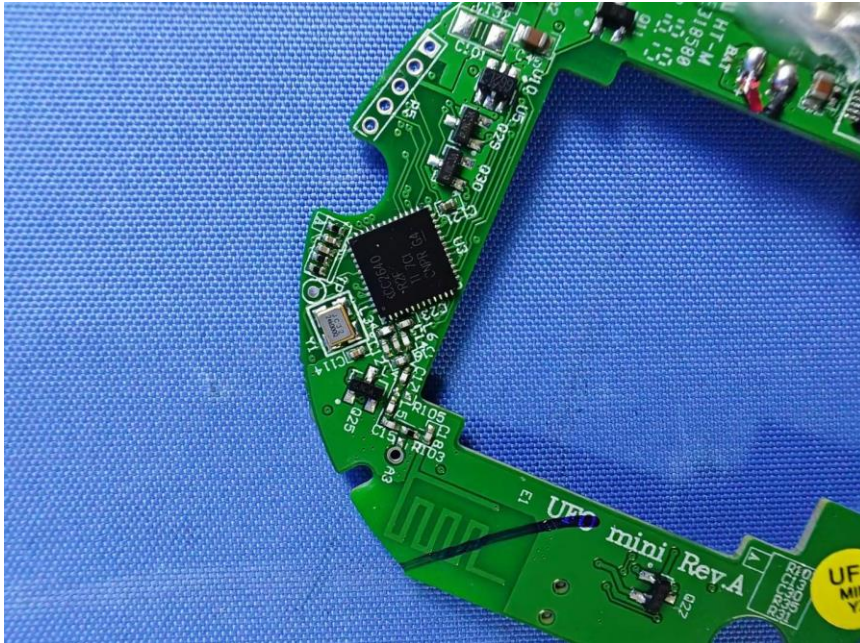

SGS-CSTC Standards Technical Services (Shanghai) Co., Ltd.

Page: 1 of 8

Internal Photos for SHCR2308001690HS

Model No.: KIWI™, KIWI™ derma

EUT Constructional Details (EUT Photos)

Model No.: KIWI™

Model No.: KIWI™ derma