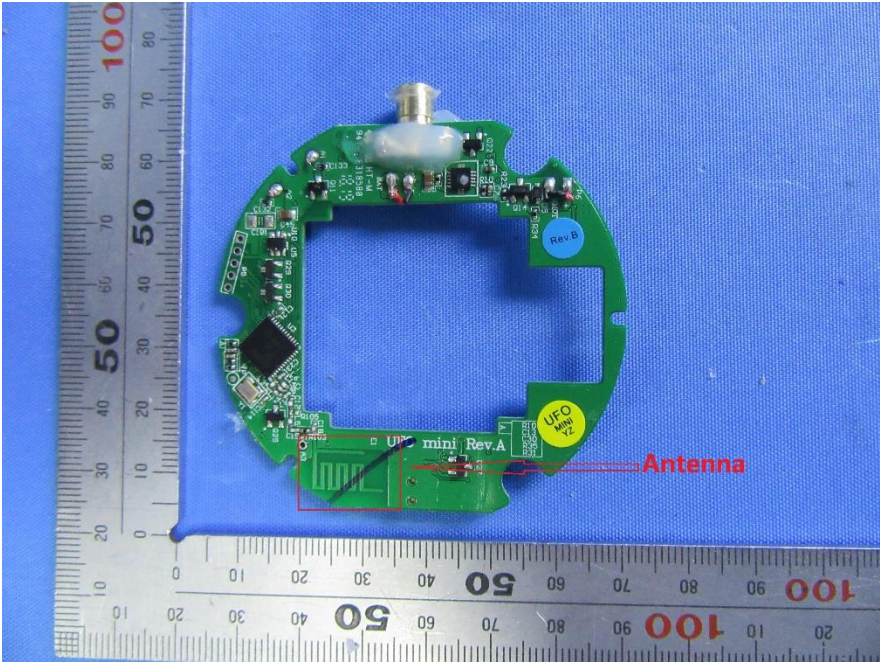

SGS-CSTC Standards Technical Services (Shanghai) Co., Ltd.

Page: 1 of 8

Internal Photos for SHCR2308001690HS

Model No.: KIWI™, KIWI™ derma

EUT Constructional Details (EUT Photos)

Model No.: KIWI™

Model No.: KIWI™ derma