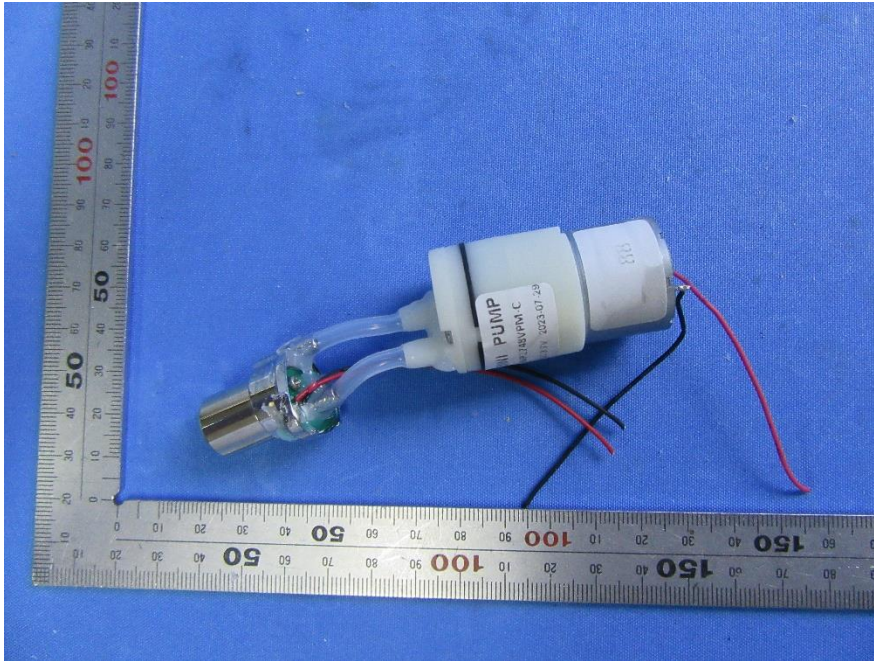

SGS-CSTC Standards Technical Services (Shanghai) Co., Ltd.

Page: 1 of 8

Internal Photos for SHCR2308001690HS

Model No.: KIWI™, KIWI™ derma

EUT Constructional Details (EUT Photos)

Model No.: KIWI™

Model No.: KIWI™ derma