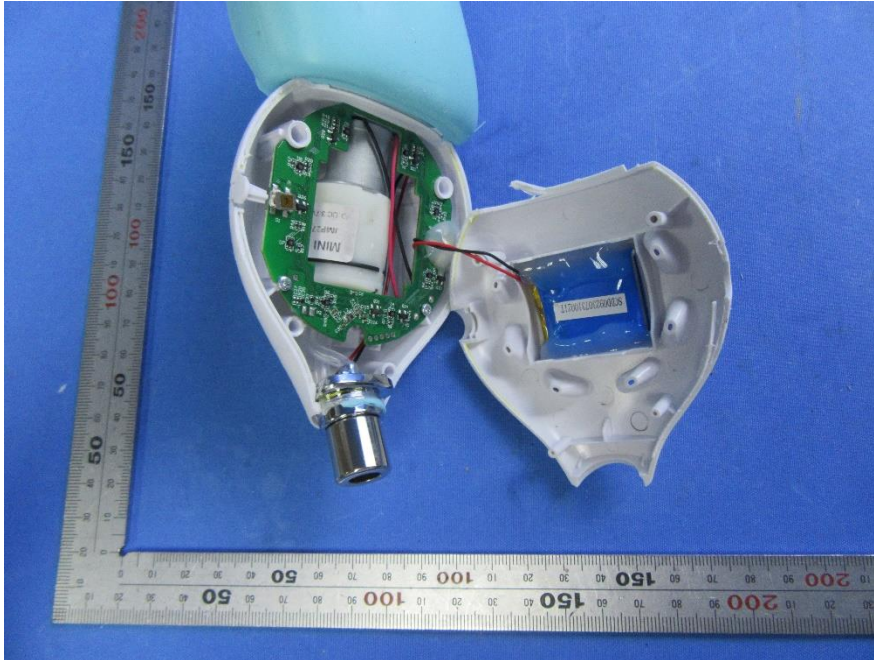

SGS-CSTC Standards Technical Services (Shanghai) Co., Ltd.

Page: 1 of 8

Internal Photos for SHCR2308001690HS

Model No.: KIWI™, KIWI™ derma

EUT Constructional Details (EUT Photos)

Model No.: KIWI™

Model No.: KIWI™ derma