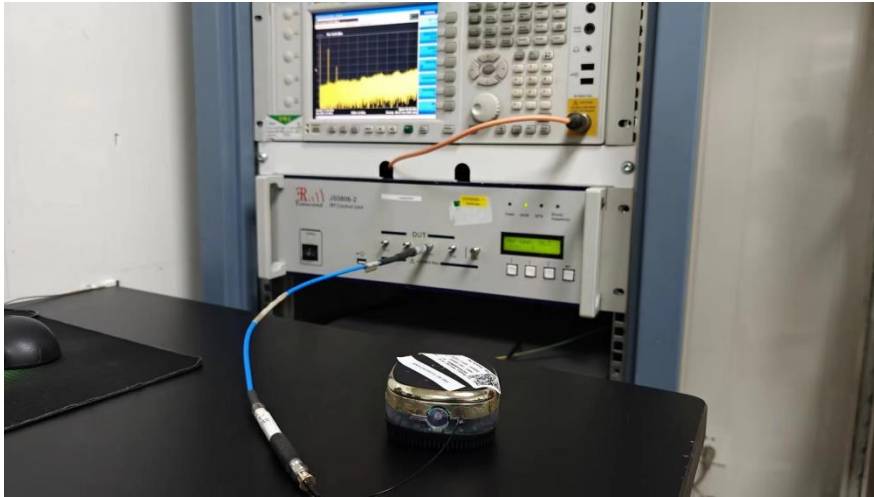

Appendix

Photographs of Test Setup for SHCR2404000659HS

Test Model No.: FAQ™ 302

Test Setup Photo

RF Conducted

Radiated Spurious Emissions Below 1GHz

Radiated Spurious Emissions Above 1GHz

The EUT Details of Zoom