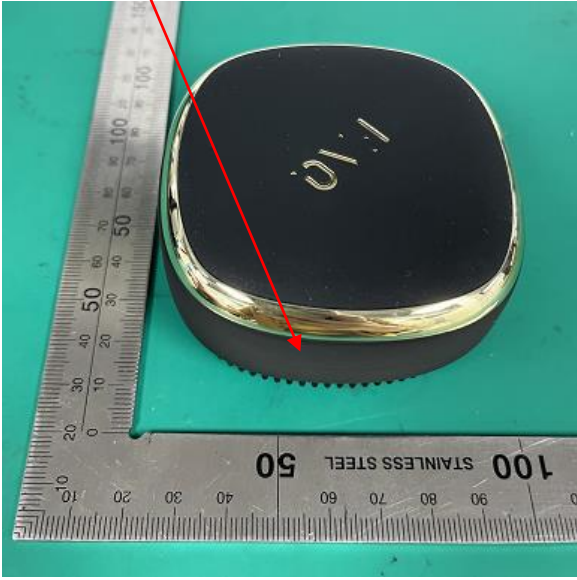

45*10±0.5mm

FAQ GmbH Schmiedengasse 31,4500 Solothurn,Switzerland. Made in China
Model/型号: FAQ™ 321 Name/名称: SCALP MASSAGER/ 美颜珂智能电激光生发仪

额定电压/功率 RATED:5V---3.75W FCC ID:2AT72-FAQ300 TIS 1985-2549 IC:25565-FAQ300