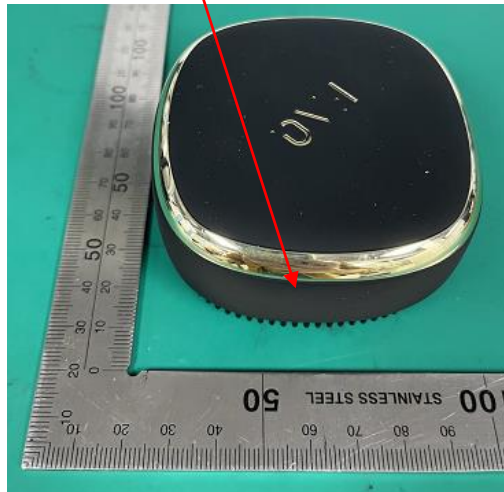

45\*10±0.5mm

FAQ GmbH Schmiedengasse 31,4500 Solothurn,Switzerland. Made in China  
Model/型号: FAQ™ 311 Name/名称: SCALP MASSAGER/ 美颜珂智能电激光生发仪

额定电压/功率 RATED:5V==3.75W FCC ID:2AT72-FAQ300 IC:25565-FAQ300

45\*10±0.5mm

FAQ GmbH Schmiedengasse 31,4500 Solothurn,Switzerland. Made in China  
Model/型号: FAQ™ 312 Name/名称: SCALP MASSAGER/ 美颜珂智能电激光生发仪

额定电压/功率 RATED:5V==3.75W FCC ID:2AT72-FAQ300 IC:25565-FAQ300

45\*10±0.5mm

FAQ GmbH Schmiedengasse 31,4500 Solothurn,Switzerland. Made in China  
Model/型号: FAQ™ 321 Name/名称: SCALP MASSAGER/ 美颜珂智能电激光生发仪