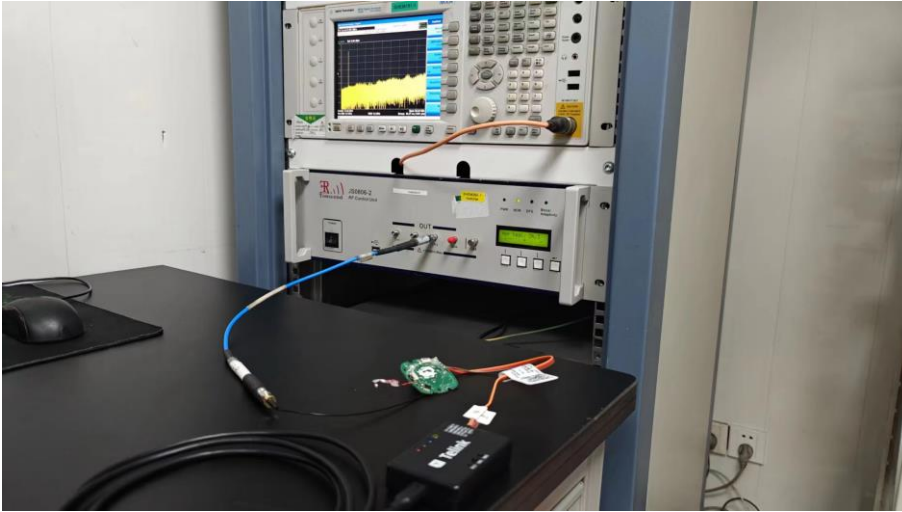

SGS-CSTC Standards Technical Services (Shanghai) Co., Ltd.

Page: 1 of 3

Appendix

Photographs of Test Setup for SHCR2405000771HS

Test Model No.: FAQ™ 211

Test Setup Photo

RF Conducted

Radiated Spurious Emissions below 1GHz

Radiated Spurious Emissions above 1GHz

The EUT Details of Zoom