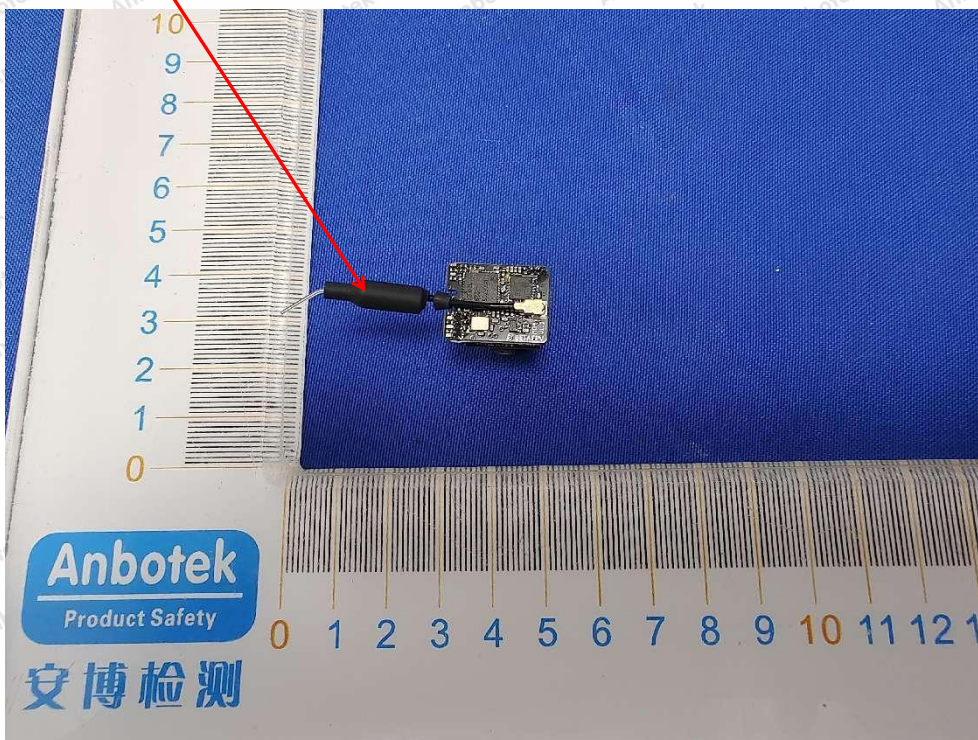

Code: AB-RF-05-b

Hotline

400-003-0500

www.anbotek.com.cn

安博检测

5.8G ANT

Anbotek

Product Safety