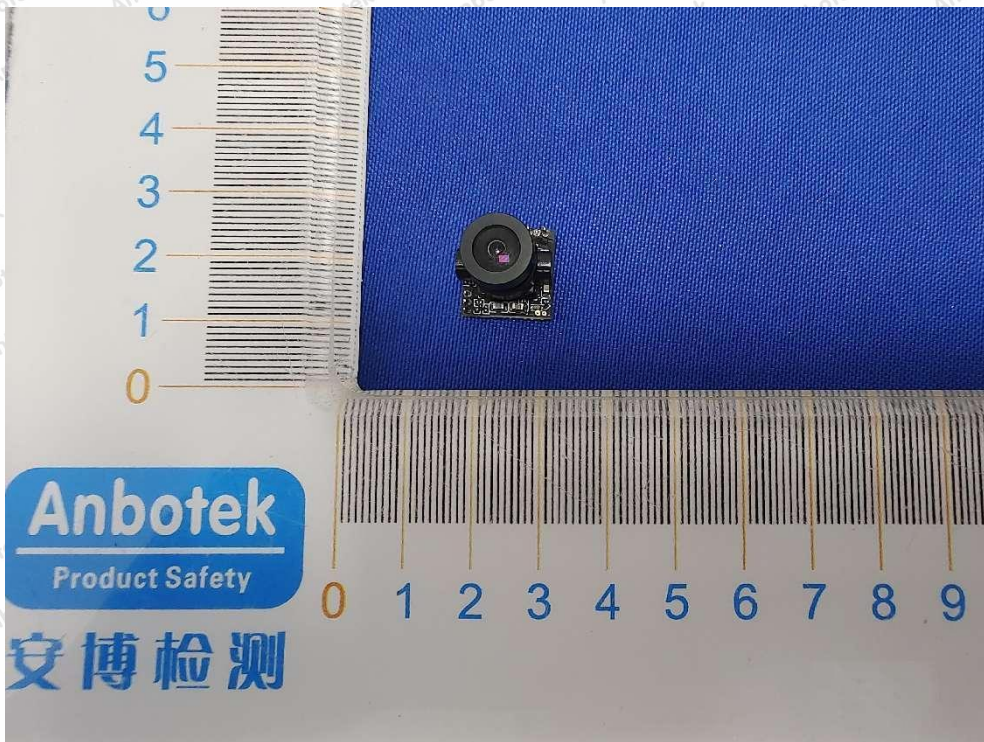

Code: AB-RF-05-b

Hotline

400-003-0500

www.anbotek.com.cn

安博检测

Anbotek

Product Safety

Shenzhen Anbotek Compliance Laboratory Limited