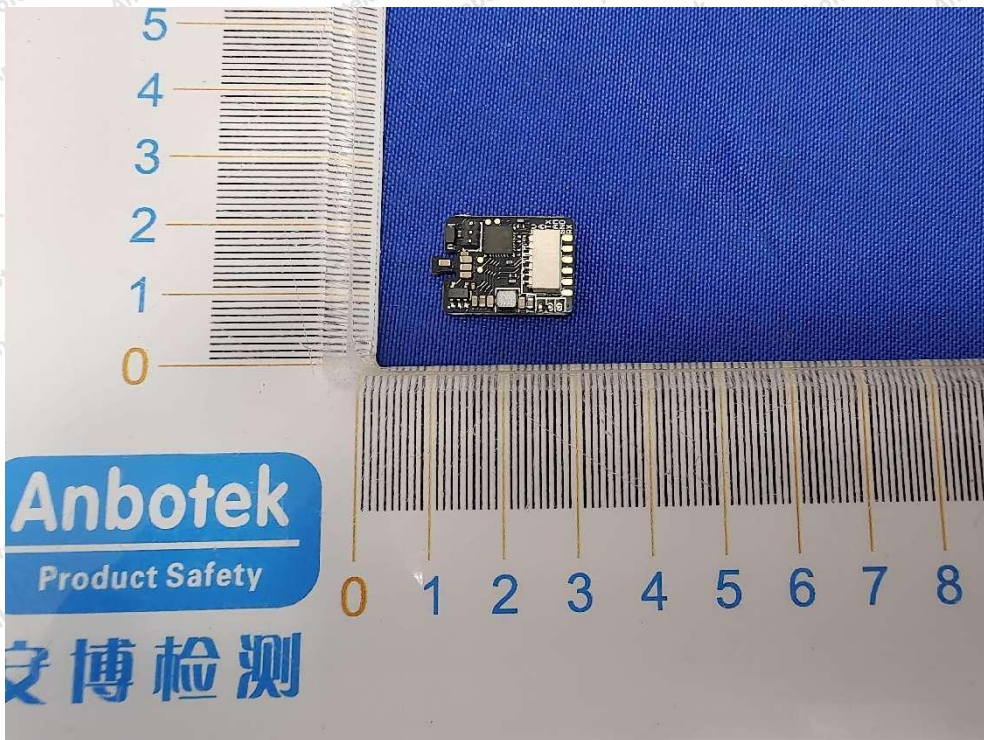

Code: AB-RF-05-b

Hotline

400-003-0500

www.anbotek.com.cn

安博检测

5.8G ANT

Anbotek

Product Safety