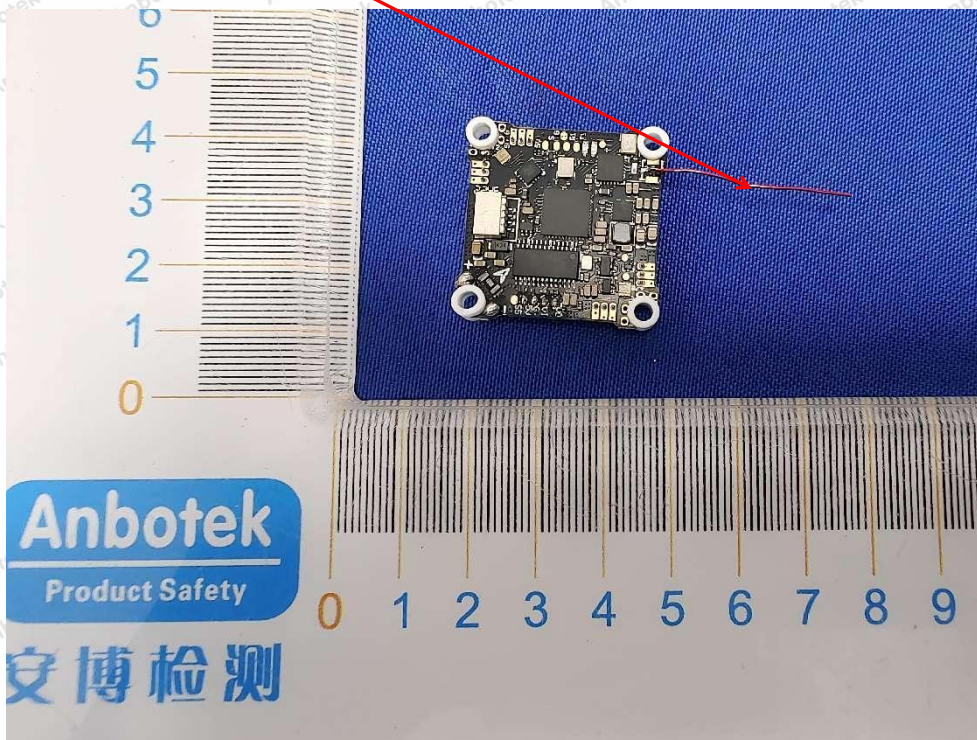

Internal Photograph

2.4G ANT(RX only)

Anbotek

Product Safety

Shenzhen Anbotek Compliance Laboratory Limited

Address: 1/F., Building D, Sogood Science and Technology Park, Sanwei Community, Hangcheng Street, Bao'an District, Shenzhen, Guangdong, China.
Tel: (86) 0755-26066440 Fax: (86) 0755-26014772 Email: service@anbotek.com