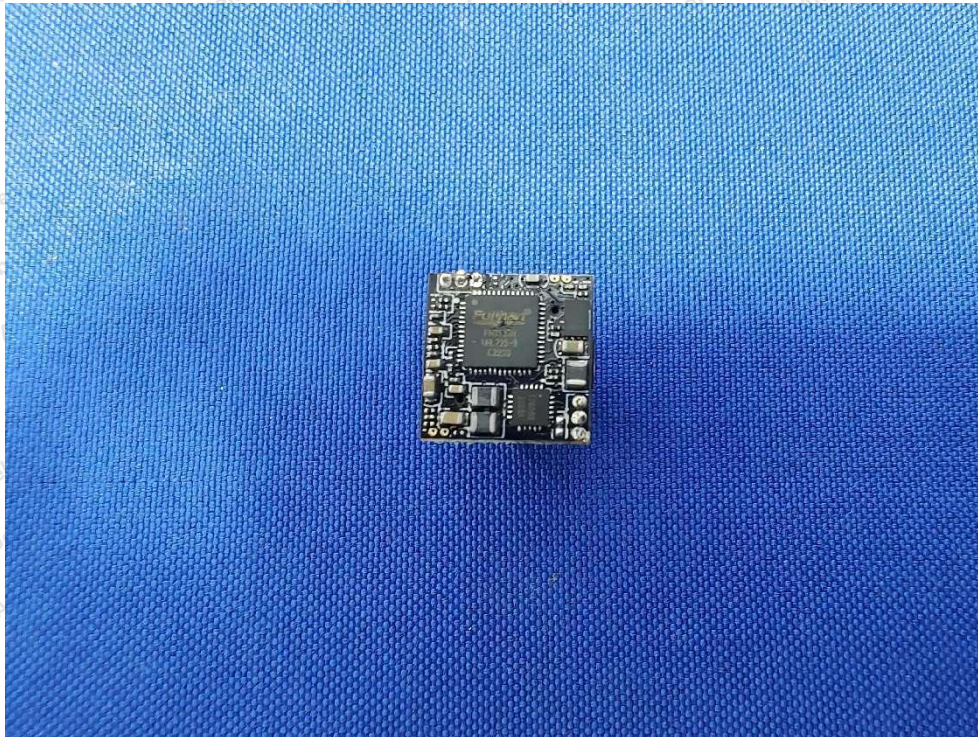

Shenzhen Anbotek Compliance Laboratory Limited

Address: 1/F., Building D, Sogood Science and Technology Park, Sanwei Community, Hangcheng Street, Bao'an District, Shenzhen, Guangdong, China.
Tel: (86) 0755-26066440 Fax: (86) 0755-26014772 Email: service@anbotek.com

Code: AB-RF-05-b

Hotline

400-003-0500

www.anbotek.com.cn

安博
检测