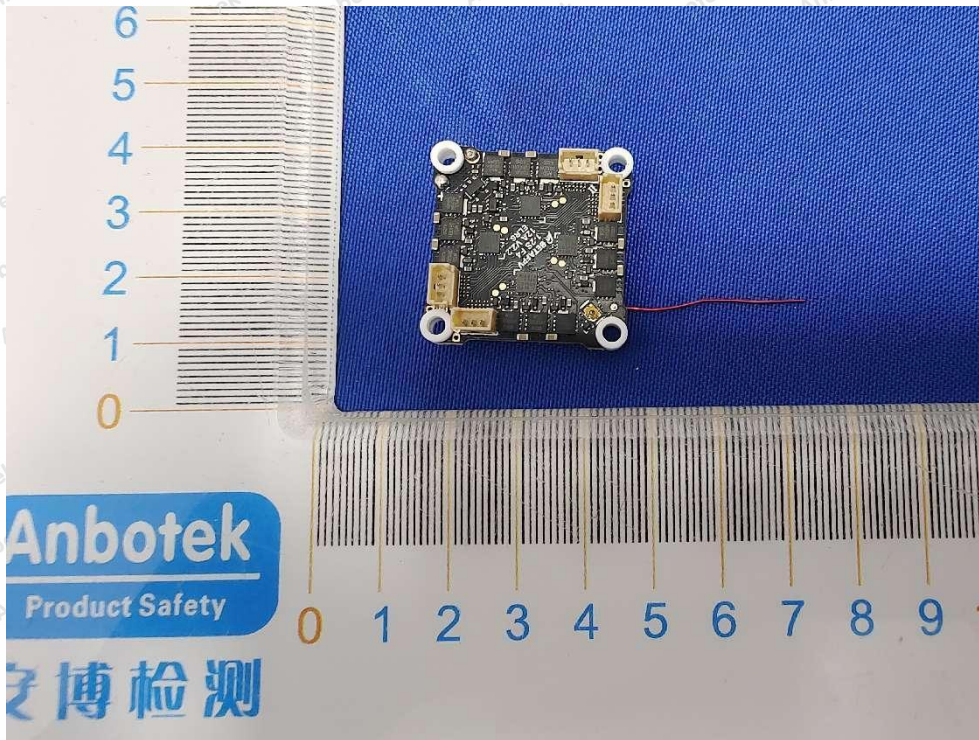

Internal Photograph

2.4G ANT(RX only)

Anbotek

Product Safety

Shenzhen Anbotek Compliance Laboratory Limited

Address: 1/F., Building D, Sogood Science and Technology Park, Sanwei Community, Hangcheng Street, Bao'an District, Shenzhen, Guangdong, China.
Tel: (86) 0755-26066440 Fax: (86) 0755-26014772 Email: service@anbotek.com