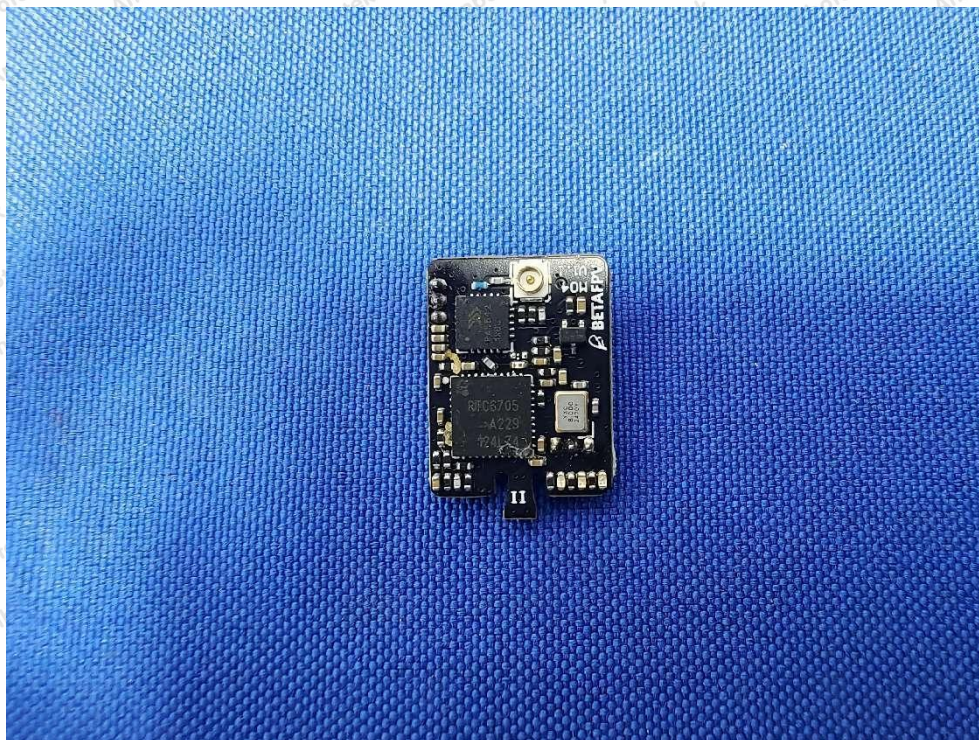

Anbotek

Product Safety

Shenzhen Anbotek Compliance Laboratory Limited

Address: 1/F., Building D, Sogood Science and Technology Park, Sanwei Community, Hangcheng Street, Bao'an District, Shenzhen, Guangdong, China.
Tel: (86) 0755-26066440 Fax: (86) 0755-26014772 Email: service@anbotek.com

Code: AB-RF-05-b

Hotline

400-003-0500

www.anbotek.com.cn

安博检测