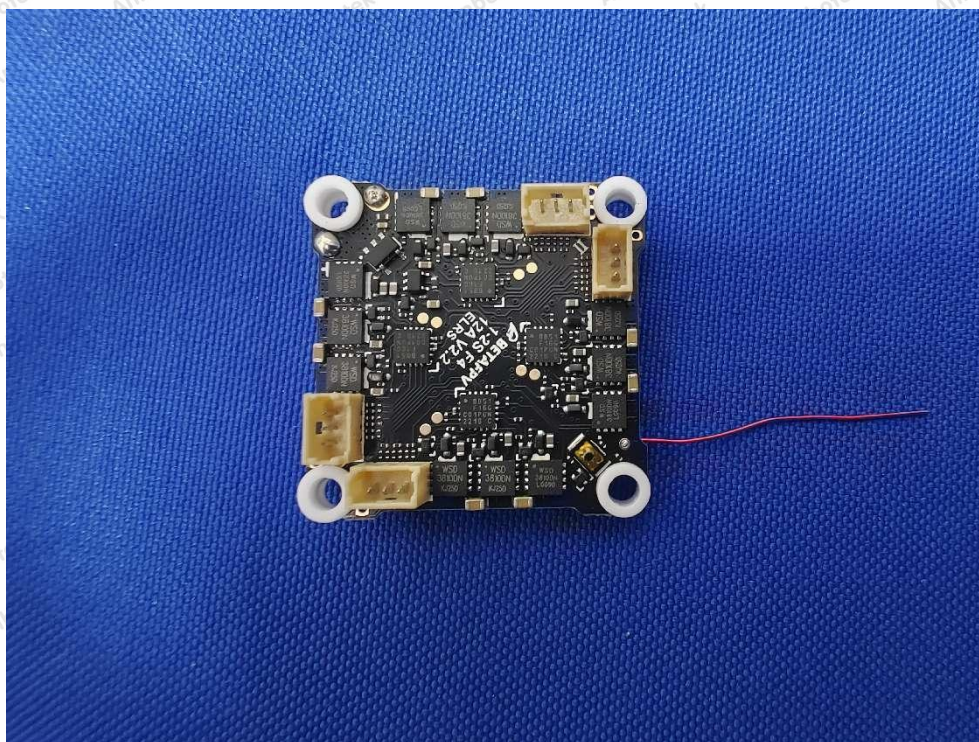

Internal Photograph

2.4G ANT(RX only)

Anbotek

Product Safety

Shenzhen Anbotek Compliance Laboratory Limited

Address: 1/F., Building D, Sogood Science and Technology Park, Sanwei Community, Hangcheng Street, Bao'an District, Shenzhen, Guangdong, China.
Tel: (86) 0755-26066440 Fax: (86) 0755-26014772 Email: service@anbotek.com