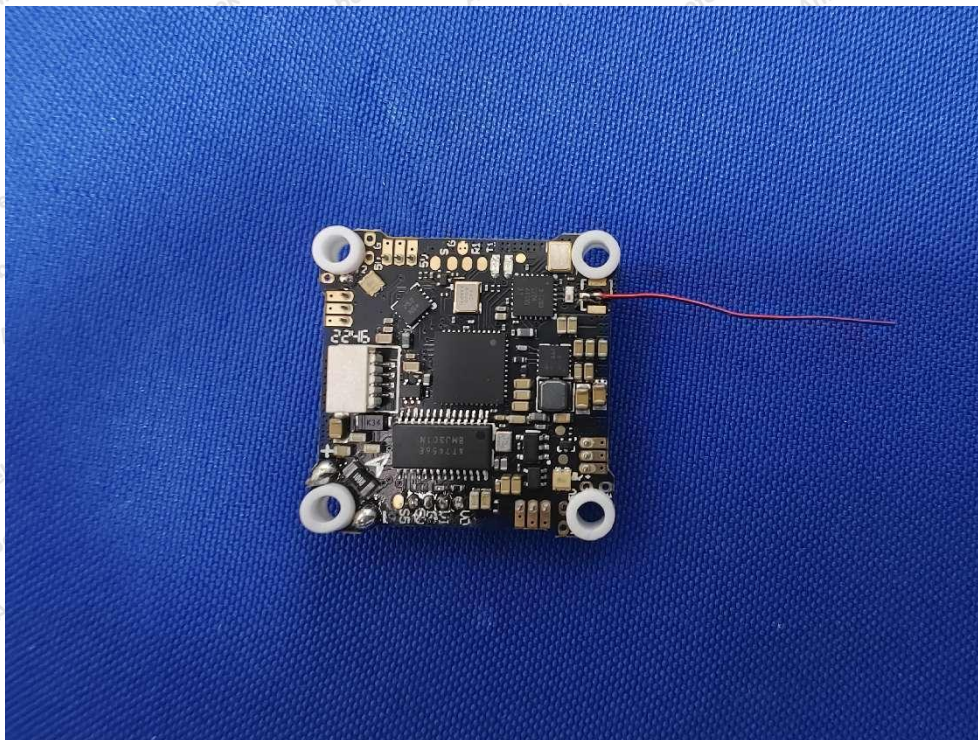

Code: AB-RF-05-b

Hotline

400-003-0500

www.anbotek.com.cn

安博检测

5.8G ANT

Anbotek

Product Safety