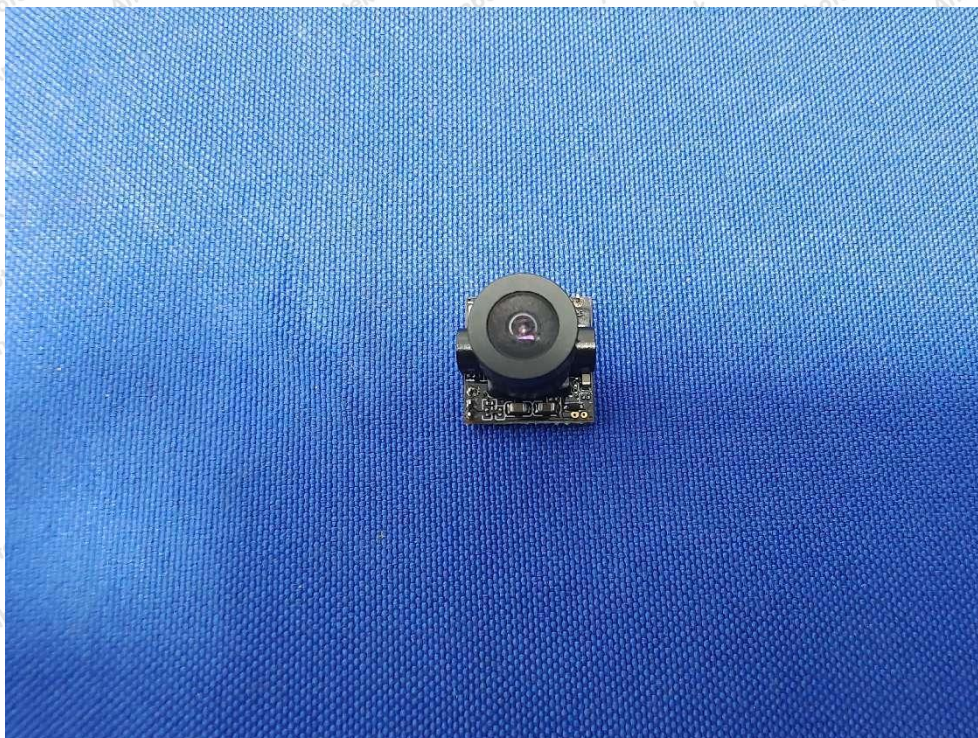

Shenzhen Anbotek Compliance Laboratory Limited

Address: 1/F., Building D, Sogood Science and Technology Park, Sanwei Community, Hangcheng Street, Bao'an District, Shenzhen, Guangdong, China.
Tel: (86) 0755-26066440 Fax: (86) 0755-26014772 Email: service@anbotek.com

Code: AB-RF-05-b

Hotline

400-003-0500

www.anbotek.com.cn

安博
检测