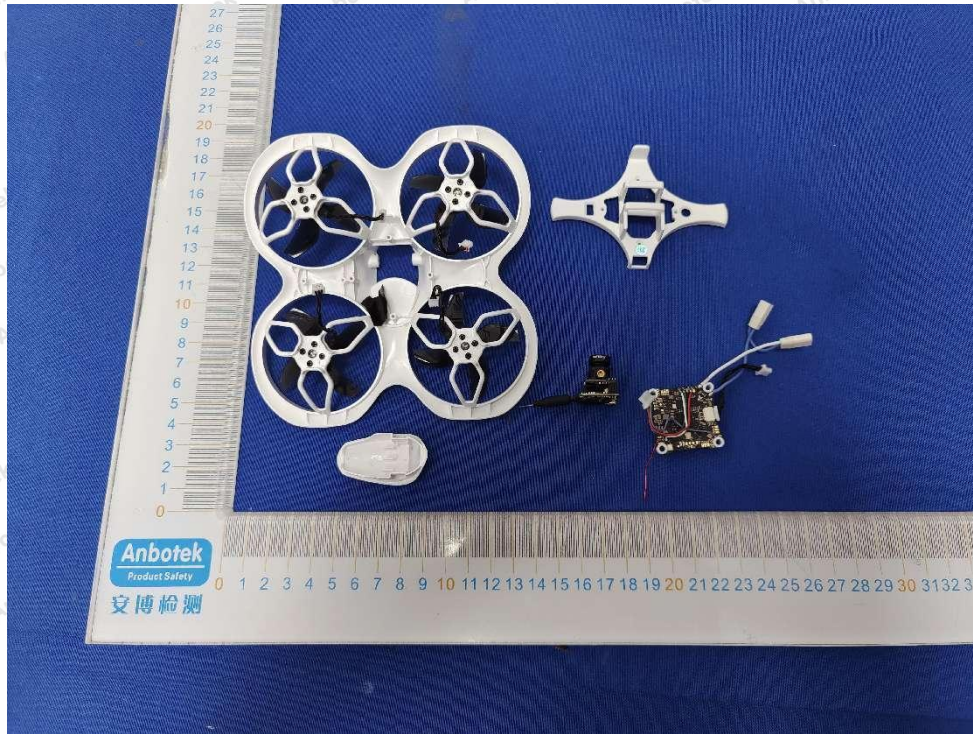

Internal Photograph

2.4G ANT(RX only)

Anbotek

Product Safety

Shenzhen Anbotek Compliance Laboratory Limited

Address: 1/F., Building D, Sogood Science and Technology Park, Sanwei Community, Hangcheng Street, Bao'an District, Shenzhen, Guangdong, China.
Tel: (86) 0755-26066440 Fax: (86) 0755-26014772 Email: service@anbotek.com