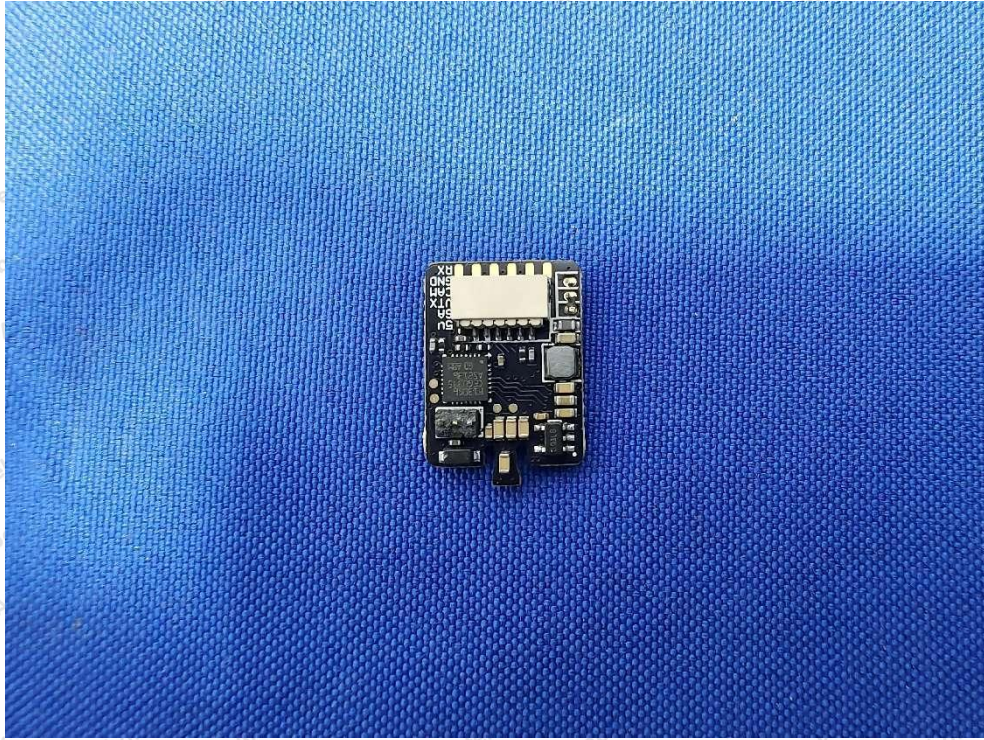

Anbotek

Product Safety

Shenzhen Anbotek Compliance Laboratory Limited

Address: 1/F., Building D, Sogood Science and Technology Park, Sanwei Community, Hangcheng Street, Bao'an District, Shenzhen, Guangdong, China.
Tel: (86) 0755-26066440 Fax: (86) 0755-26014772 Email: service@anbotek.com

Code: AB-RF-05-b

Hotline

400-003-0500

www.anbotek.com.cn

安博检测