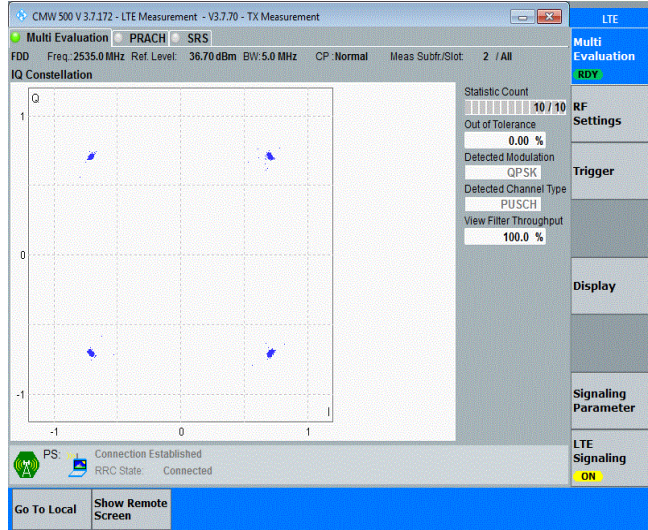

Band7-5MHz-QPSK-21100-25RB#0