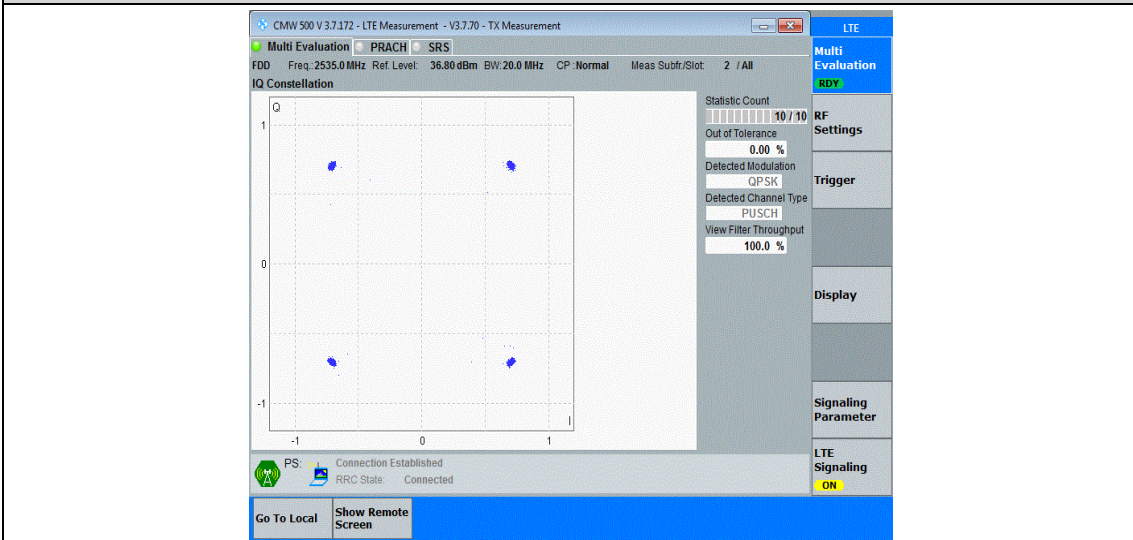

Band7-15MHz-QPSK-21100-75RB#0

Band7-15MHz-QPSK-21375-75RB#0

Band7-15MHz-16QAM-20825-75RB#0

Band7-15MHz-16QAM-21100-75RB#0

Band7-15MHz-16QAM-21375-75RB#0

Band7-20MHz-QPSK-20850-100RB#0

Band7-20MHz-QPSK-21100-100RB#0