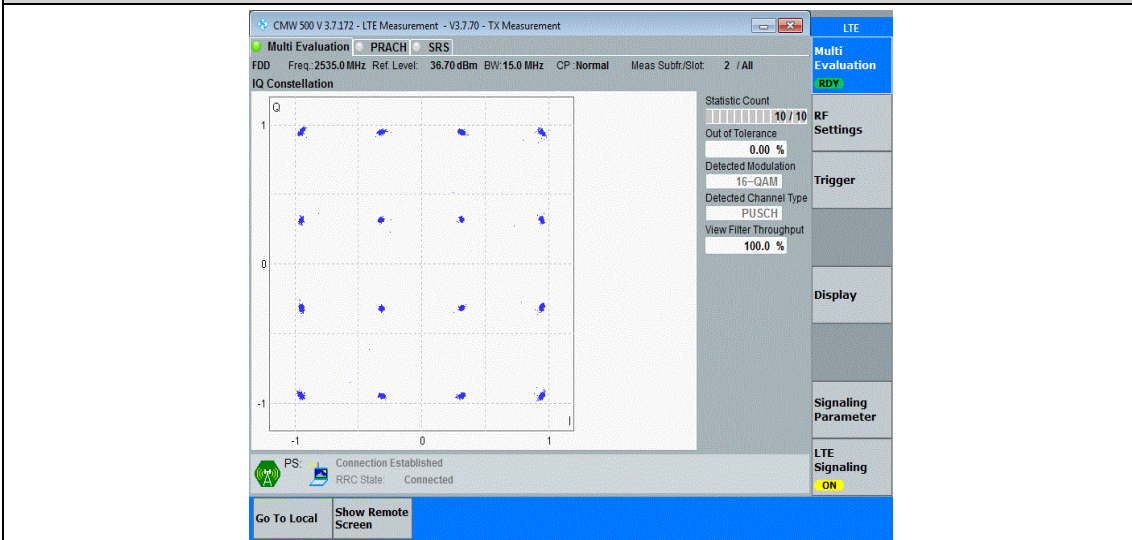

Band7-15MHz-QPSK-21100-75RB#0

Band7-15MHz-QPSK-21375-75RB#0

Band7-15MHz-16QAM-20825-75RB#0

Band7-15MHz-16QAM-21100-75RB#0

Band7-15MHz-16QAM-21375-75RB#0

Band7-20MHz-QPSK-20850-100RB#0

Band7-20MHz-QPSK-21100-100RB#0