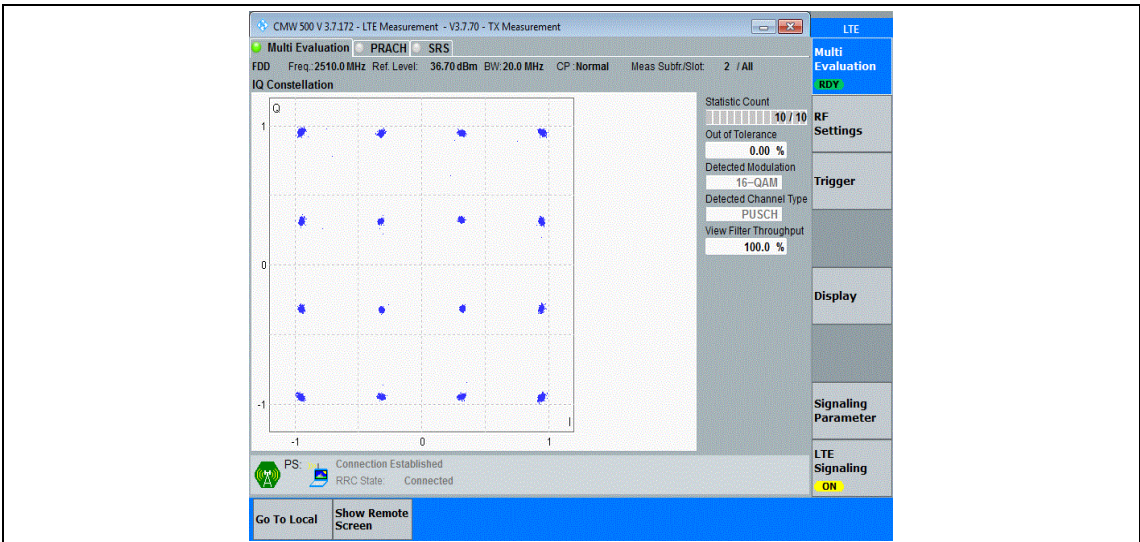

Band7-20MHz-16QAM-21100-100RB#0