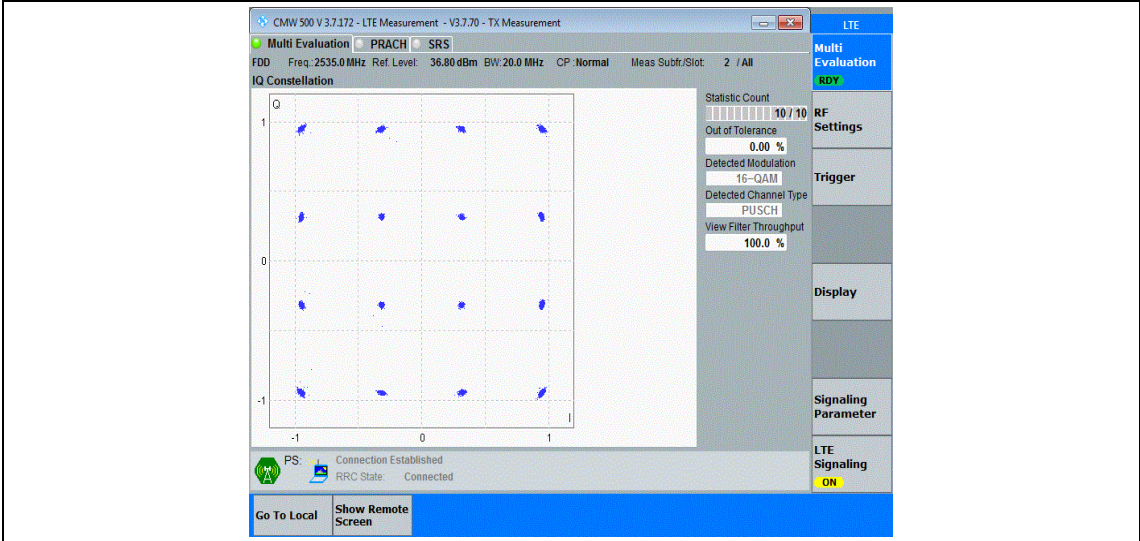

Band7-20MHz-16QAM-21350-100RB#0