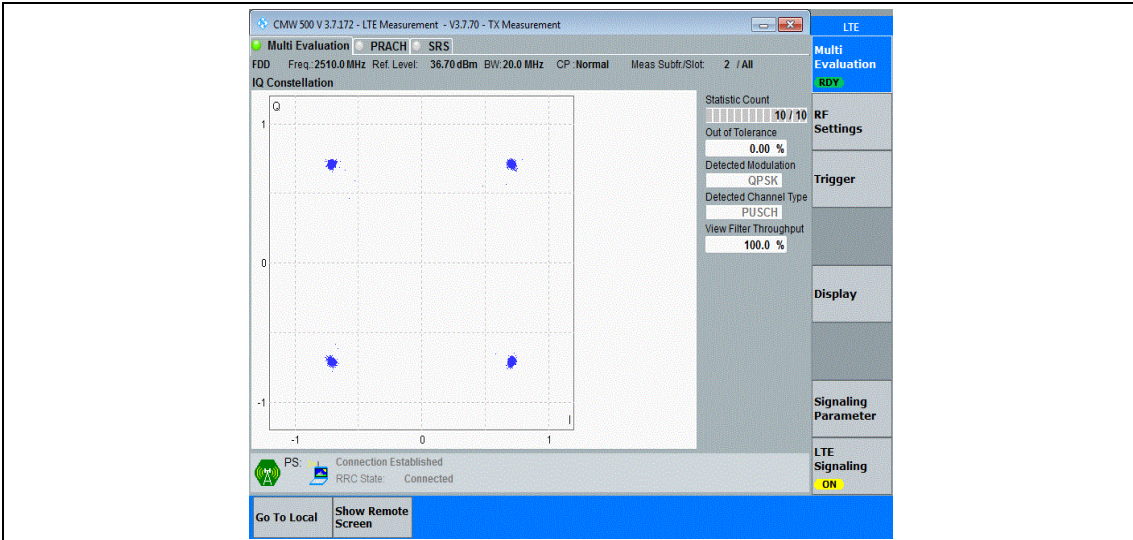

Band7-15MHz-QPSK-21100-75RB#0

Band7-15MHz-QPSK-21375-75RB#0

Band7-15MHz-16QAM-20825-75RB#0

Band7-15MHz-16QAM-21100-75RB#0

Band7-15MHz-16QAM-21375-75RB#0

Band7-20MHz-QPSK-20850-100RB#0

Band7-20MHz-QPSK-21100-100RB#0