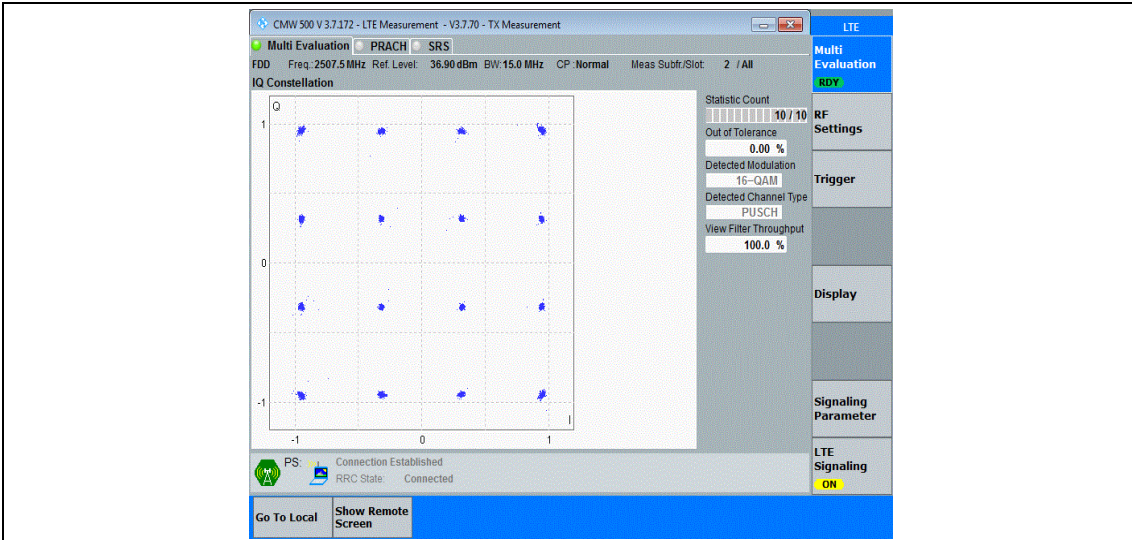

Band7-15MHz-QPSK-21100-75RB#0

Band7-15MHz-QPSK-21375-75RB#0

Band7-15MHz-16QAM-20825-75RB#0

Band7-15MHz-16QAM-21100-75RB#0

Band7-15MHz-16QAM-21375-75RB#0

Band7-20MHz-QPSK-20850-100RB#0

Band7-20MHz-QPSK-21100-100RB#0