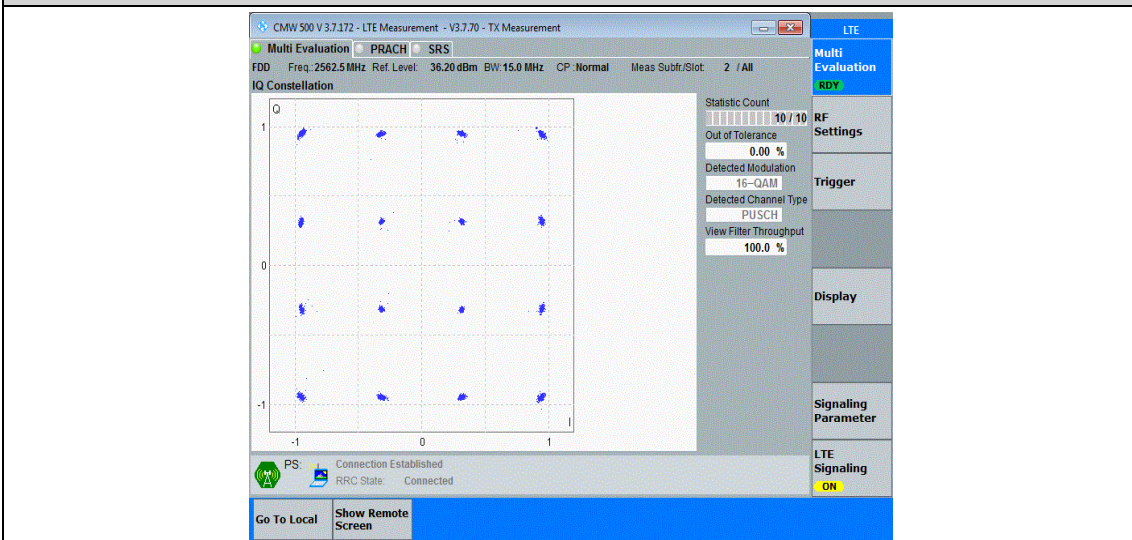

Band7-15MHz-QPSK-21100-75RB#0

Band7-15MHz-QPSK-21375-75RB#0

Band7-15MHz-16QAM-20825-75RB#0

Band7-15MHz-16QAM-21100-75RB#0

Band7-15MHz-16QAM-21375-75RB#0

Band7-20MHz-QPSK-20850-100RB#0

Band7-20MHz-QPSK-21100-100RB#0