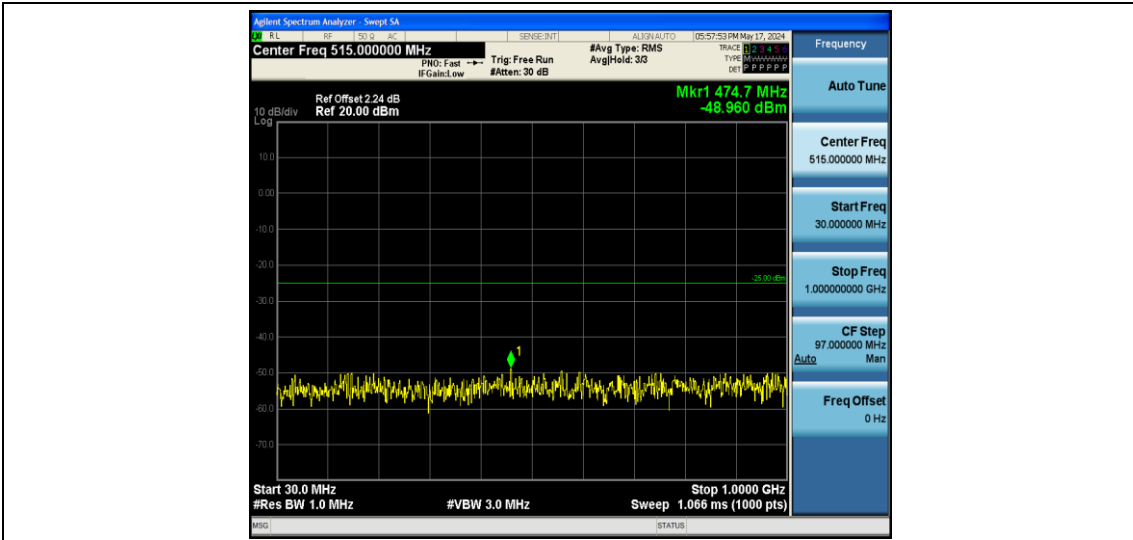

Band7-10MHz-16QAM-21400-1RB#0-Range1:30~1000MHz