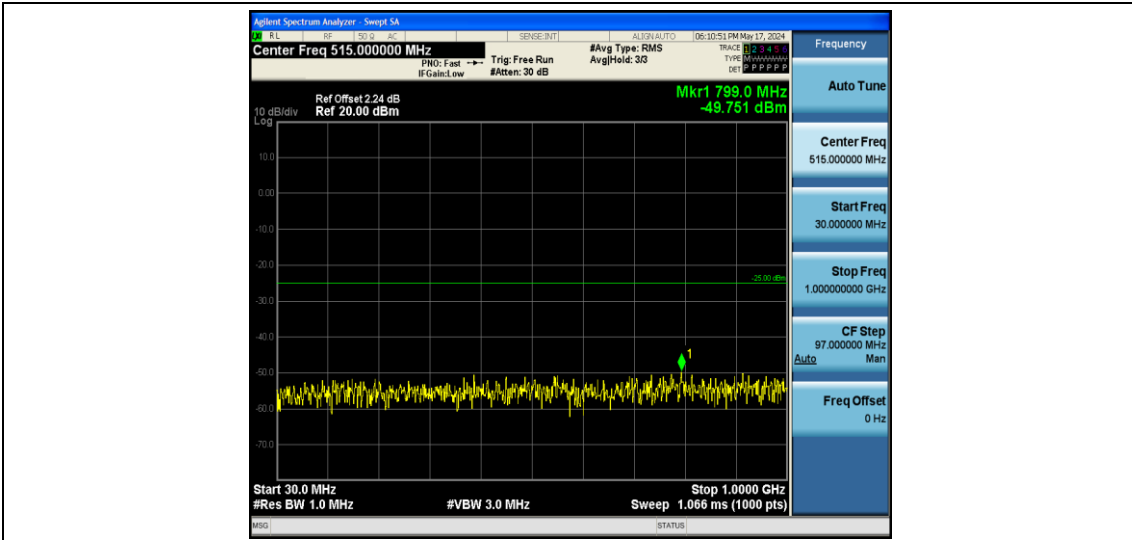

Band7-15MHz-QPSK-21375-1RB#0-Range1:30~1000MHz