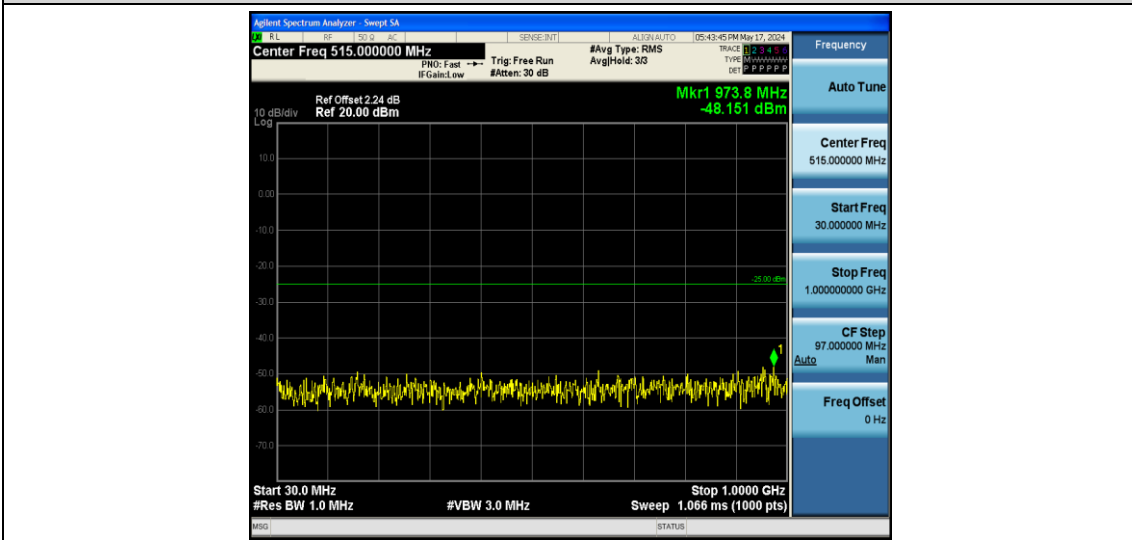

Band7-5MHz-16QAM-21100-1RB#0-Range1:30~1000MHz