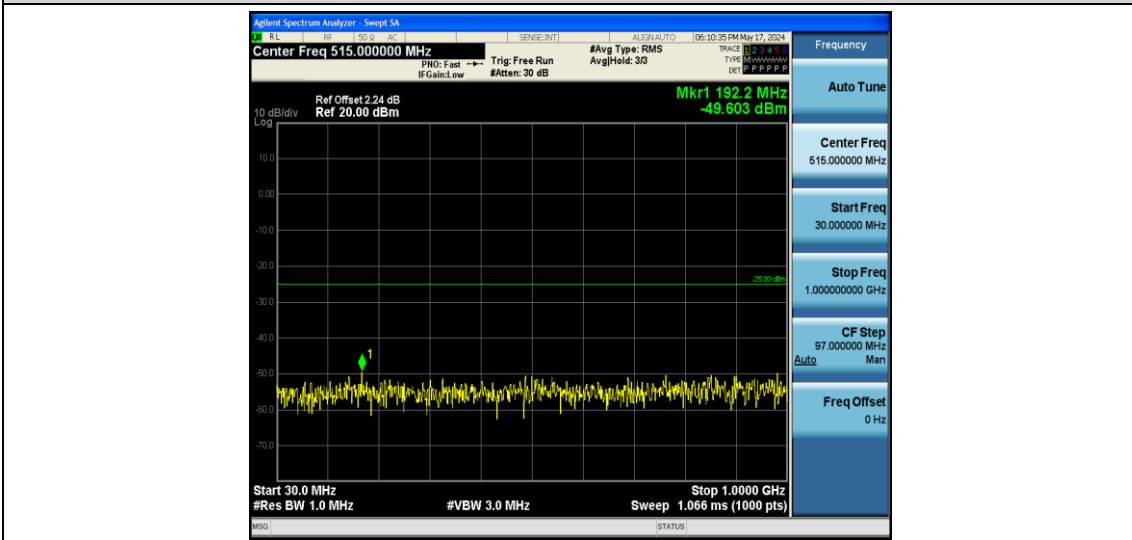

Band7-15MHz-16QAM-21100-1RB#0-Range1:30~1000MHz