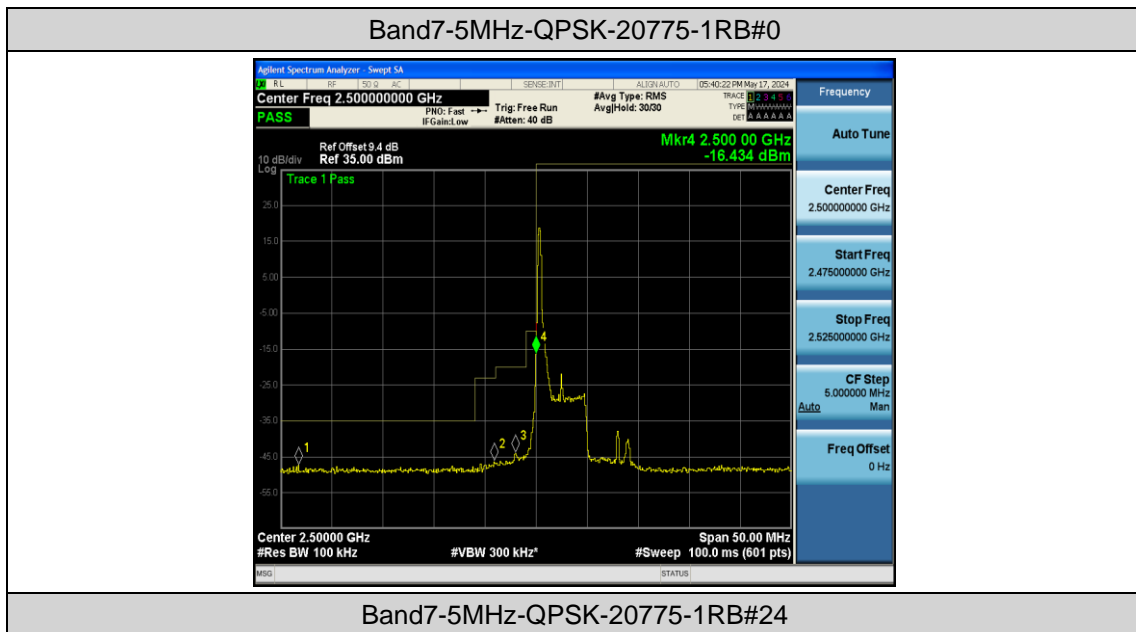

Band 7	20MHz	QPSK	21350	1RB#0	-37.74,-42.06,-38.69,-42.08	PASS
Band 7	20MHz	QPSK	21350	1RB#99	-22.99,-40.52,-39.73,-42.07	PASS
Band 7	20MHz	QPSK	21350	100RB#0	-35.25,-36.67,-36.94,-41.70	PASS
Band 7	20MHz	16QAM	20850	1RB#0	-42.65,-38.04,-37.93,-24.06	PASS
Band 7	20MHz	16QAM	20850	1RB#99	-40.20,-41.98,-42.60,-37.46	PASS
Band 7	20MHz	16QAM	20850	100RB#0	-39.12,-37.94,-37.29,-36.35	PASS
Band 7	20MHz	16QAM	21350	1RB#0	-38.26,-41.20,-38.54,-42.07	PASS
Band 7	20MHz	16QAM	21350	1RB#99	-24.64,-40.62,-40.54,-42.04	PASS
Band 7	20MHz	16QAM	21350	100RB#0	-35.91,-37.02,-37.42,-41.68	PASS

Test Graphs