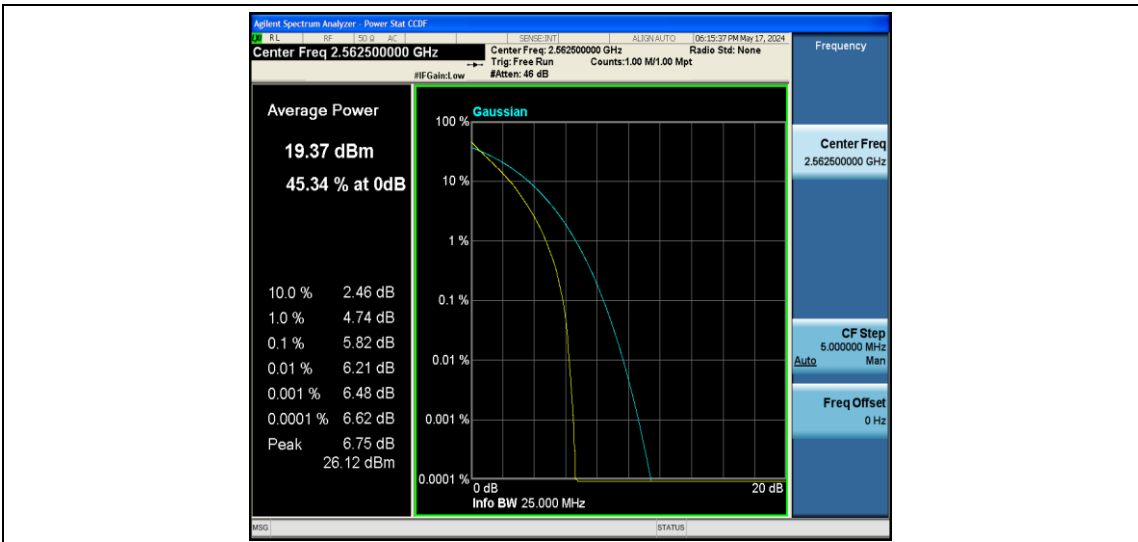

Band7-15MHz-QPSK-21375-75RB#0