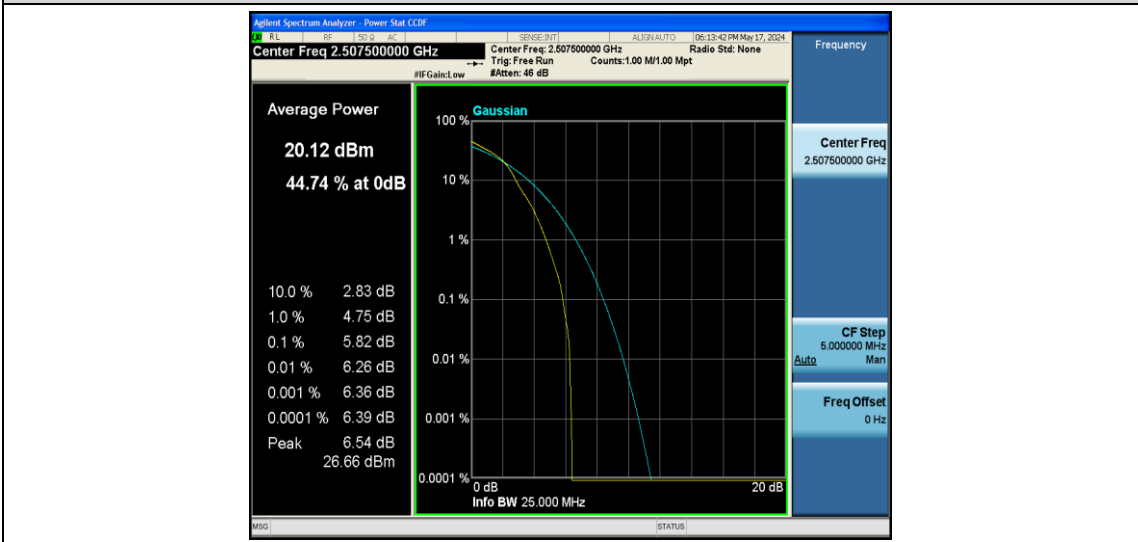

Band7-15MHz-16QAM-20825-1RB#0