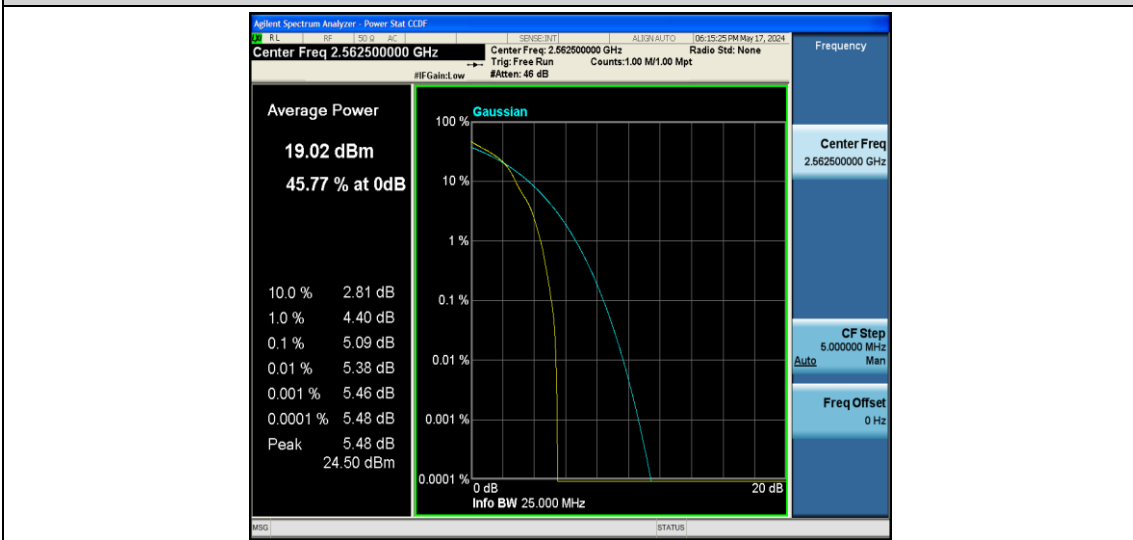

Band7-15MHz-16QAM-20825-75RB#0

Band7-15MHz-16QAM-21100-1RB#0

Band7-15MHz-16QAM-21100-75RB#0

Band7-15MHz-16QAM-21375-1RB#0

Band7-15MHz-16QAM-21375-75RB#0

Band7-20MHz-QPSK-20850-1RB#0

Band7-20MHz-QPSK-20850-100RB#0