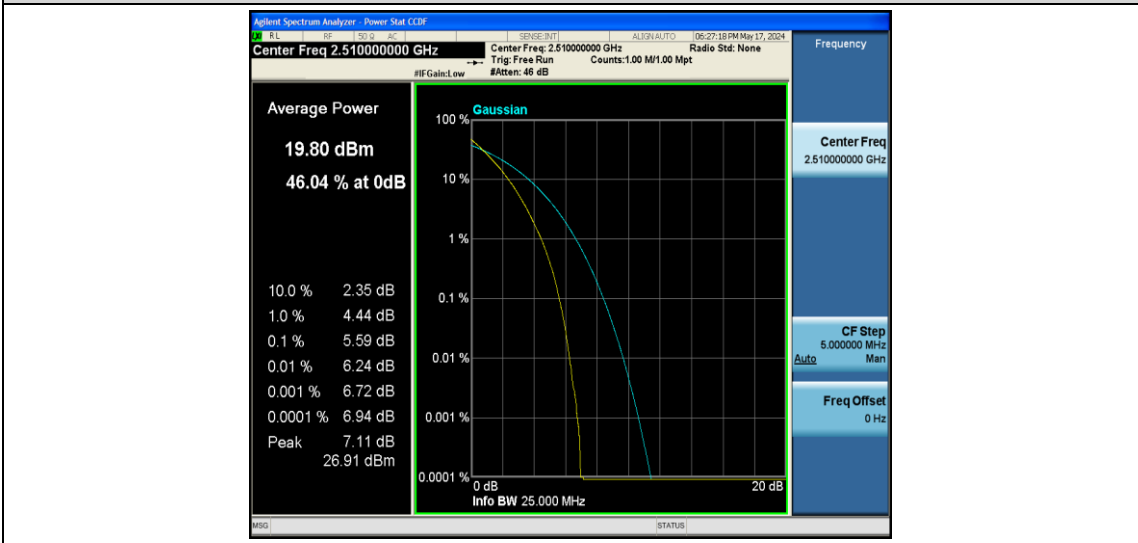

Band7-15MHz-16QAM-20825-75RB#0

Band7-15MHz-16QAM-21100-1RB#0

Band7-15MHz-16QAM-21100-75RB#0

Band7-15MHz-16QAM-21375-1RB#0

Band7-15MHz-16QAM-21375-75RB#0

Band7-20MHz-QPSK-20850-1RB#0

Band7-20MHz-QPSK-20850-100RB#0