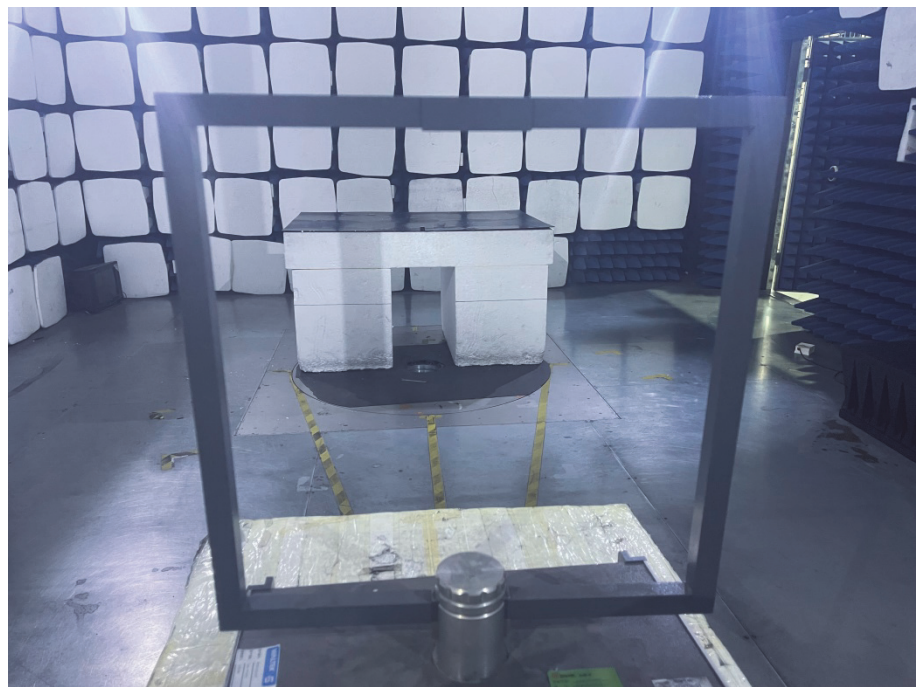

EXHIBIT 4 - TEST SETUP PHOTOGRAPHS

Conducted Emission Test Setup

Radiation Emission Test Setup (Below 30MHz)

Radiation Emission Test Setup (30MHz to 1GHz)

Radiation Emission Test Setup (1GHz to 18GHz)

Radiation Emission Test Setup (Above 18GHz)