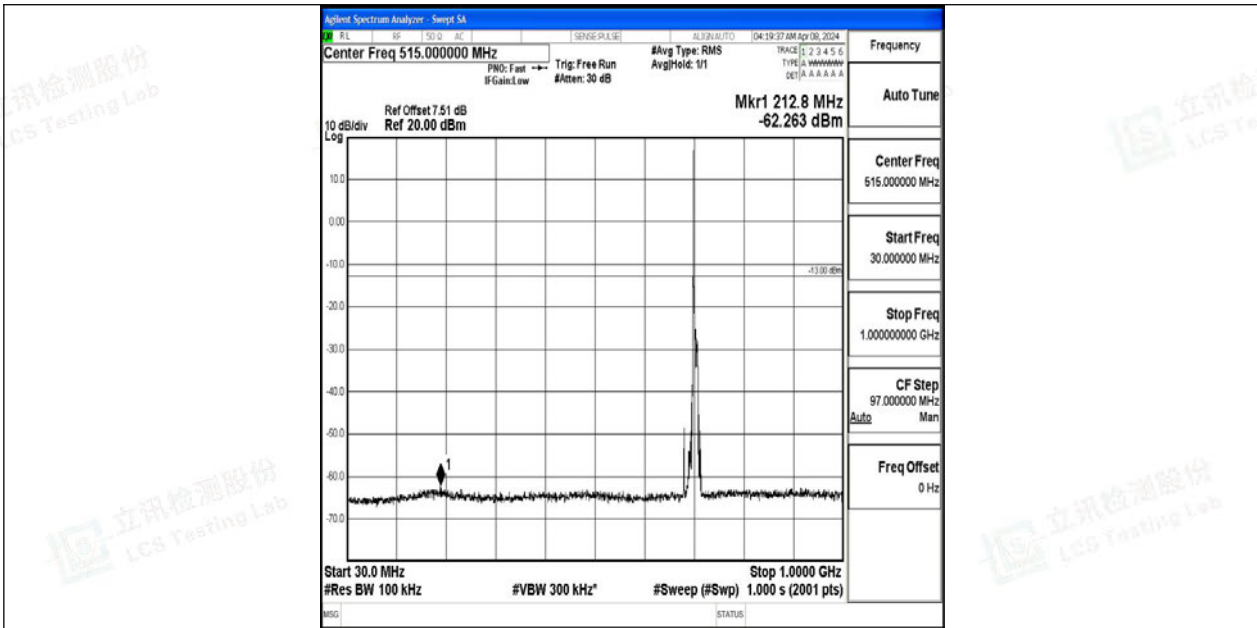

Band12_10MHz_QPSK_23130_1RB#0_0.15~30_0.15~30

Band12_10MHz_QPSK_23130_1RB#0_30~1000_30~1000