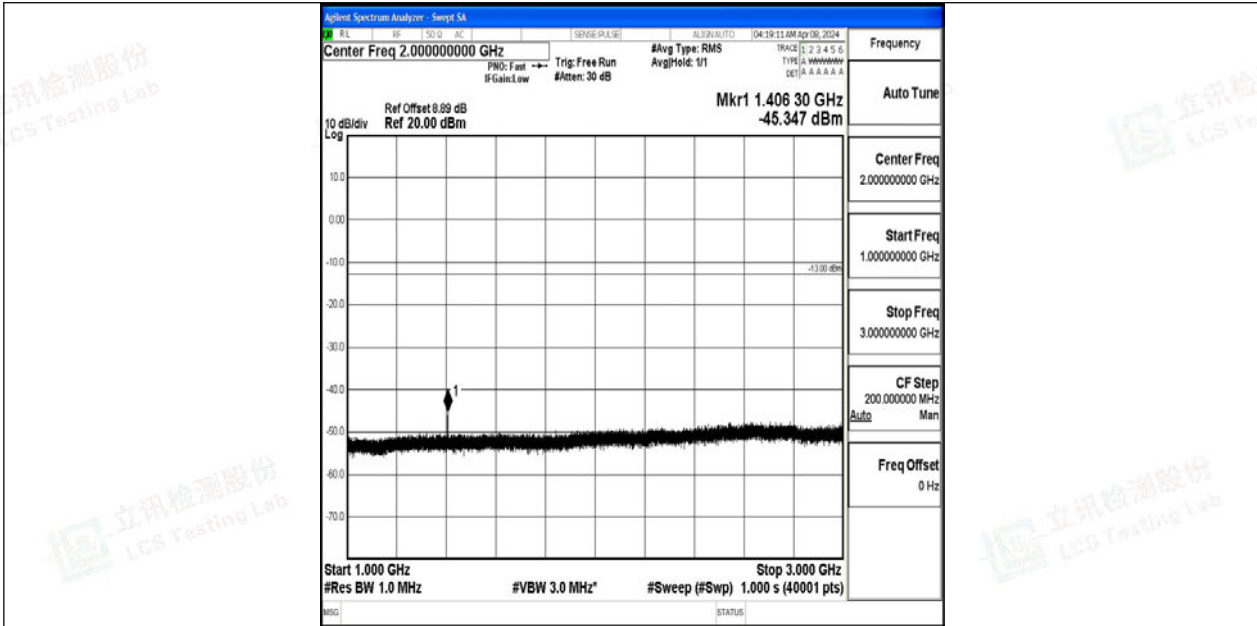

Band12_10MHz_64QAM_23095_1RB#0_0.009~0.15_0.009~0.15

Band12_10MHz_64QAM_23095_1RB#0_0.15~30_0.15~30

Band12_10MHz_64QAM_23095_1RB#0_30~1000_30~1000

Band12_10MHz_64QAM_23095_1RB#0_1000~3000_1000~3000

Band12_10MHz_64QAM_23095_1RB#0_3000~10000_3000~10000