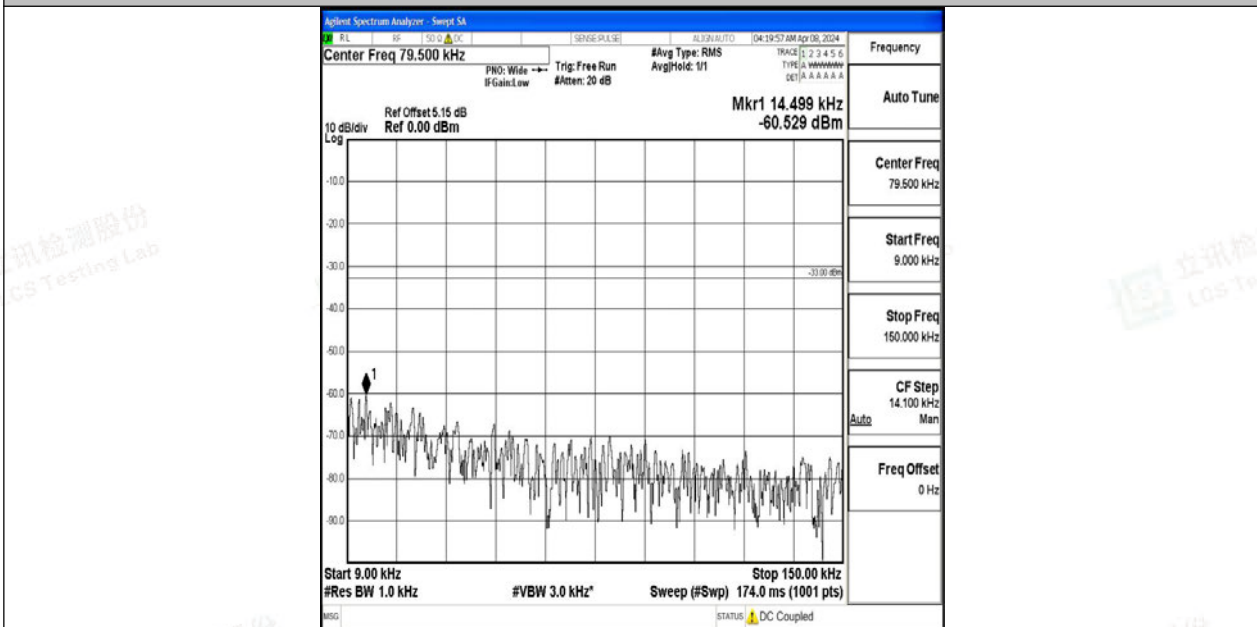

Band12_10MHz_QPSK_23130_1RB#0_0.009~0.15_0.009~0.15

Band12_10MHz_QPSK_23130_1RB#0_0.15~30_0.15~30

Band12_10MHz_QPSK_23130_1RB#0_30~1000_30~1000

Band12_10MHz_QPSK_23130_1RB#0_1000~3000_1000~3000

Band12_10MHz_QPSK_23130_1RB#0_3000~10000_3000~10000