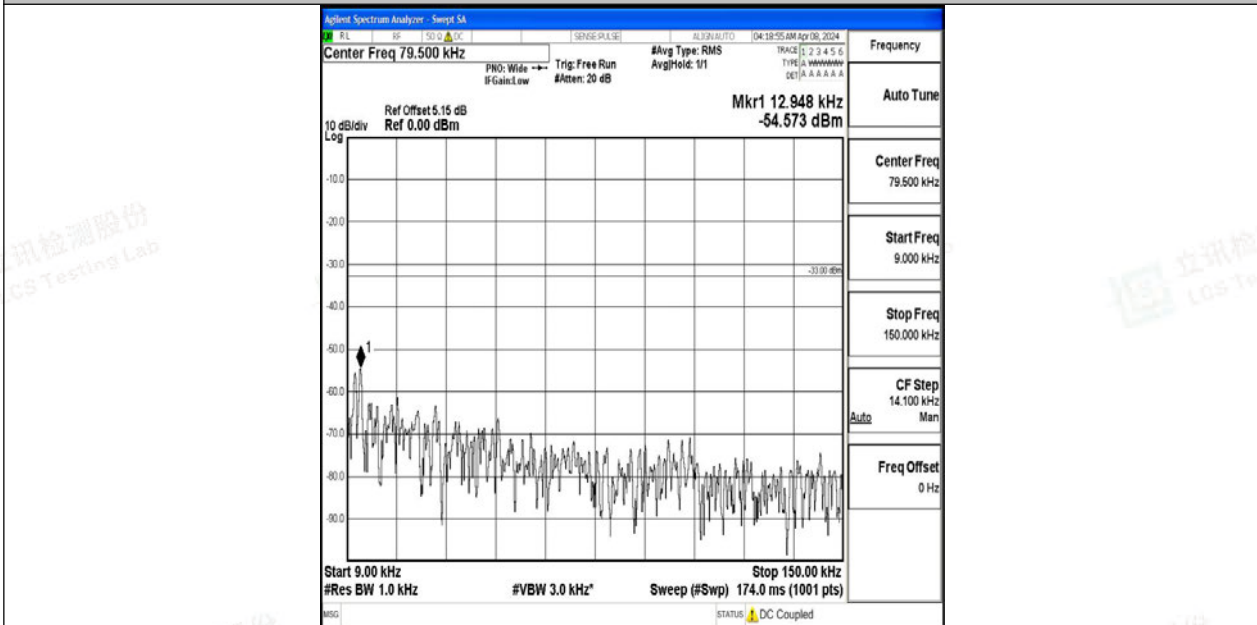

Band12_10MHz_QPSK_23095_1RB#0_0.009~0.15_0.009~0.15

Band12_10MHz_QPSK_23095_1RB#0_0.15~30_0.15~30

Band12_10MHz_QPSK_23095_1RB#0_30~1000_30~1000

Band12_10MHz_QPSK_23095_1RB#0_1000~3000_1000~3000

Band12_10MHz_QPSK_23095_1RB#0_3000~10000_3000~10000