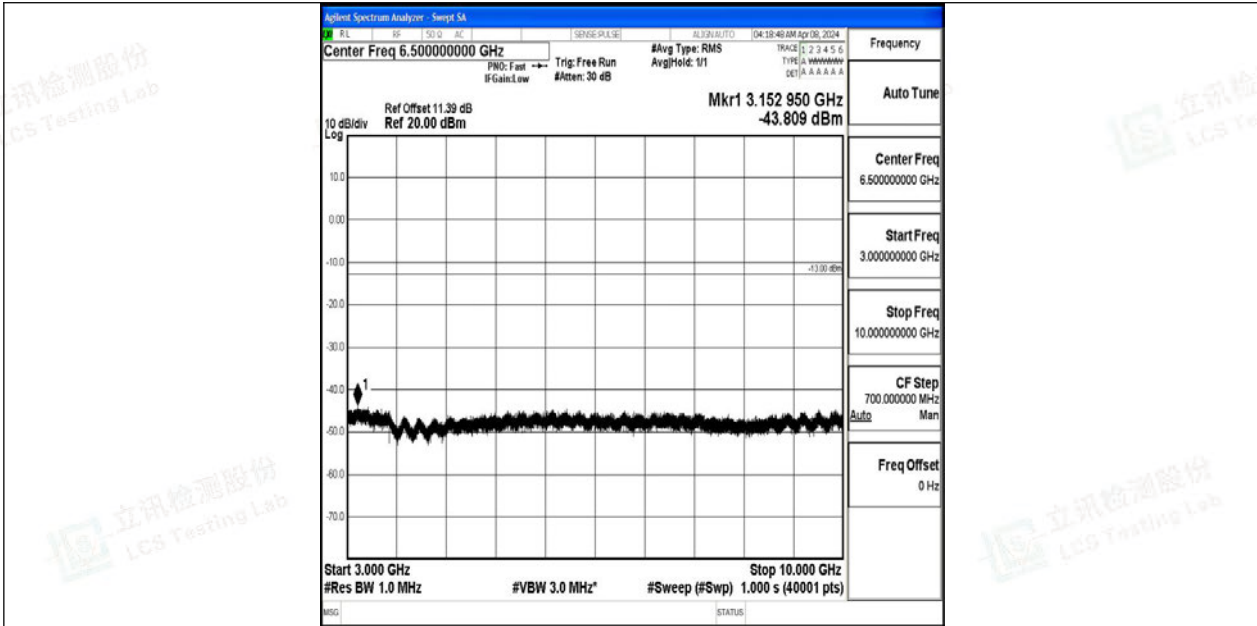

Band12_10MHz_QPSK_23095_1RB#0_0.009~0.15_0.009~0.15

Band12_10MHz_QPSK_23095_1RB#0_0.15~30_0.15~30

Band12_10MHz_QPSK_23095_1RB#0_30~1000_30~1000

Band12_10MHz_QPSK_23095_1RB#0_1000~3000_1000~3000

Band12_10MHz_QPSK_23095_1RB#0_3000~10000_3000~10000