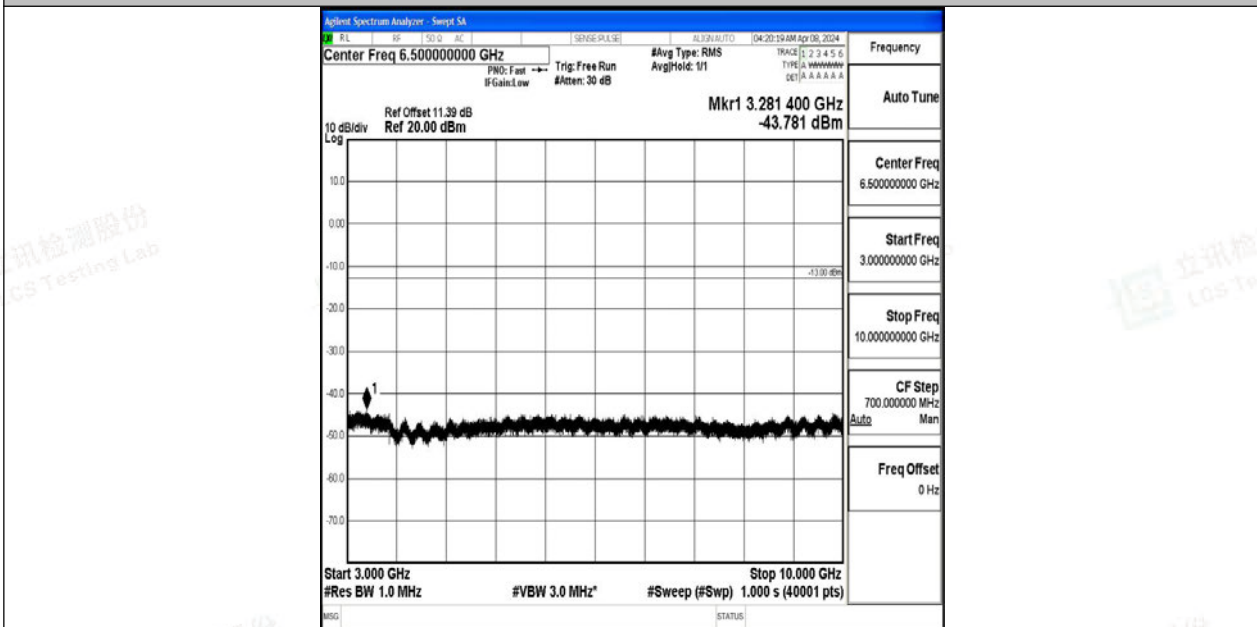

Band12_10MHz_64QAM_23130_1RB#0_0.009~0.15_0.009~0.15

Band12_10MHz_64QAM_23130_1RB#0_0.15~30_0.15~30

Band12_10MHz_64QAM_23130_1RB#0_30~1000_30~1000

Band12_10MHz_64QAM_23130_1RB#0_1000~3000_1000~3000

Band12_10MHz_64QAM_23130_1RB#0_3000~10000_3000~10000