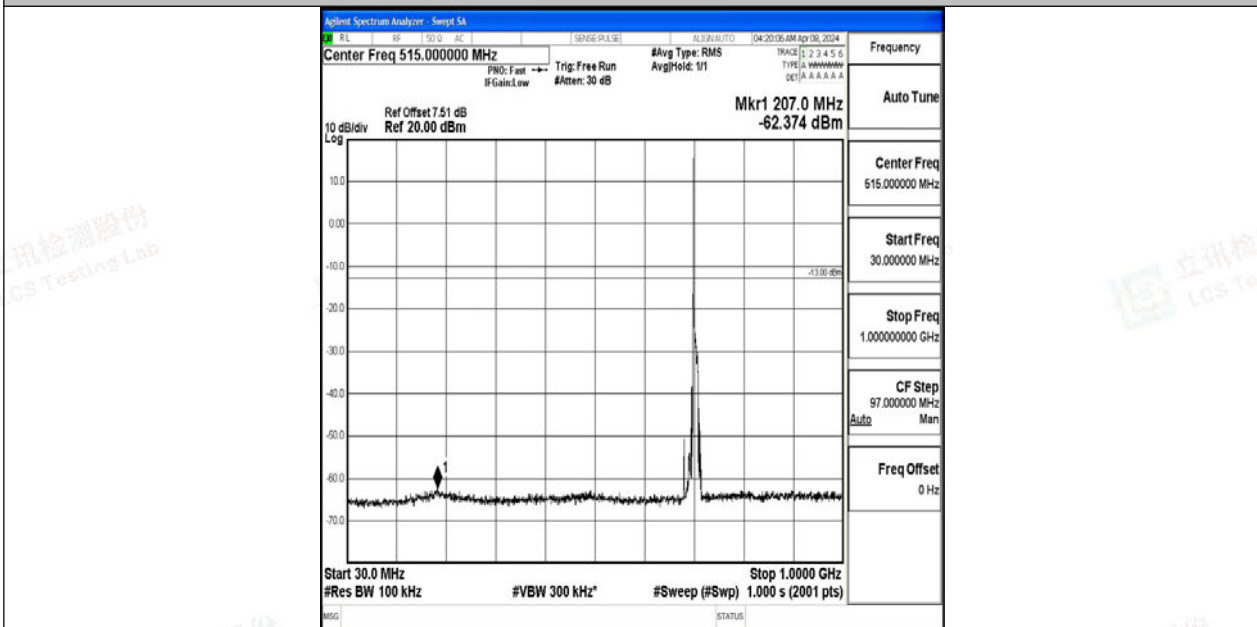

Band12_10MHz_64QAM_23130_1RB#0_0.15~30_0.15~30

Band12_10MHz_64QAM_23130_1RB#0_30~1000_30~1000