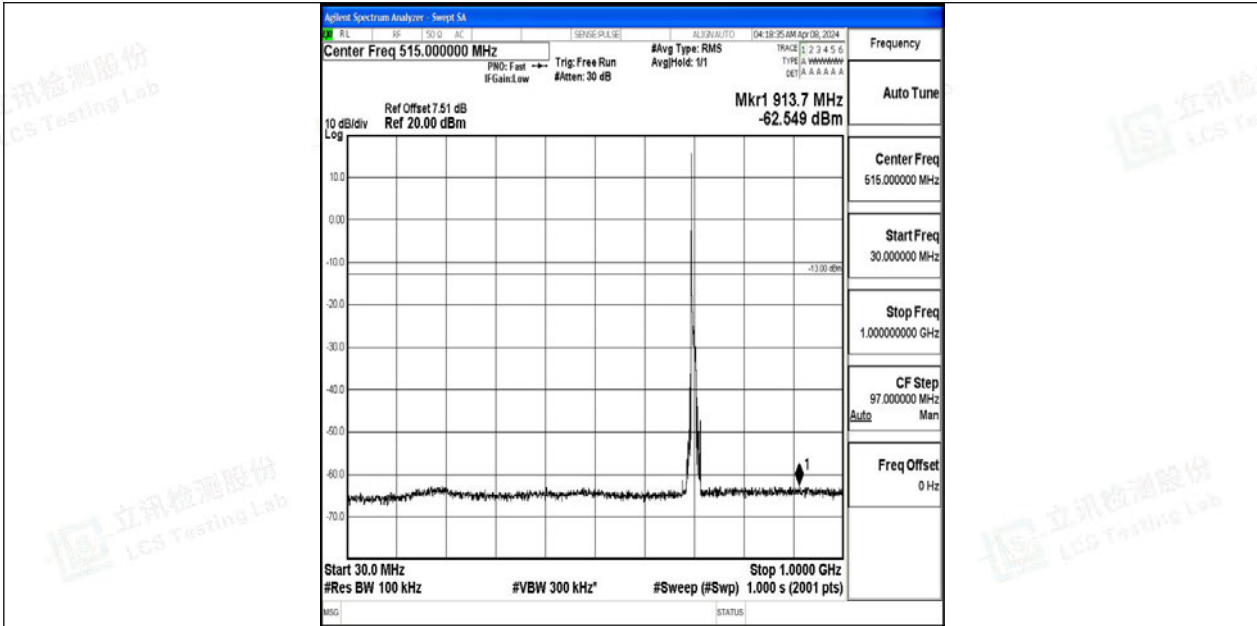

Band12_10MHz_QPSK_23095_1RB#0_0.009~0.15_0.009~0.15

Band12_10MHz_QPSK_23095_1RB#0_0.15~30_0.15~30

Band12_10MHz_QPSK_23095_1RB#0_30~1000_30~1000

Band12_10MHz_QPSK_23095_1RB#0_1000~3000_1000~3000

Band12_10MHz_QPSK_23095_1RB#0_3000~10000_3000~10000