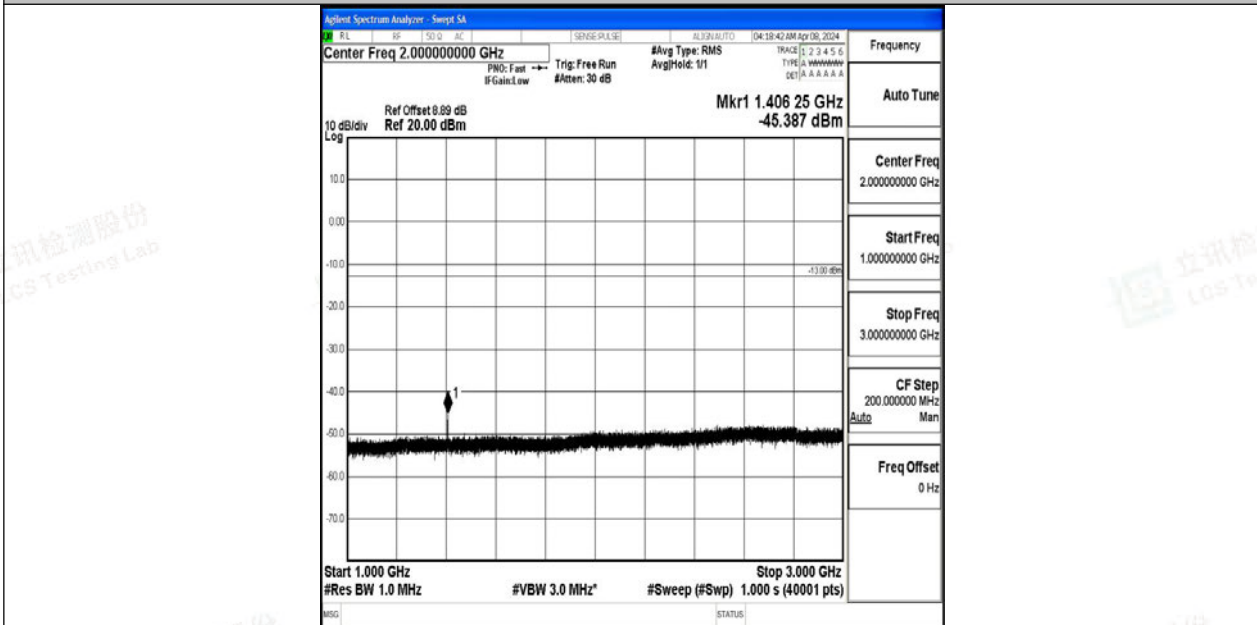

Band12_10MHz_QPSK_23095_1RB#0_0.009~0.15_0.009~0.15

Band12_10MHz_QPSK_23095_1RB#0_0.15~30_0.15~30

Band12_10MHz_QPSK_23095_1RB#0_30~1000_30~1000

Band12_10MHz_QPSK_23095_1RB#0_1000~3000_1000~3000

Band12_10MHz_QPSK_23095_1RB#0_3000~10000_3000~10000