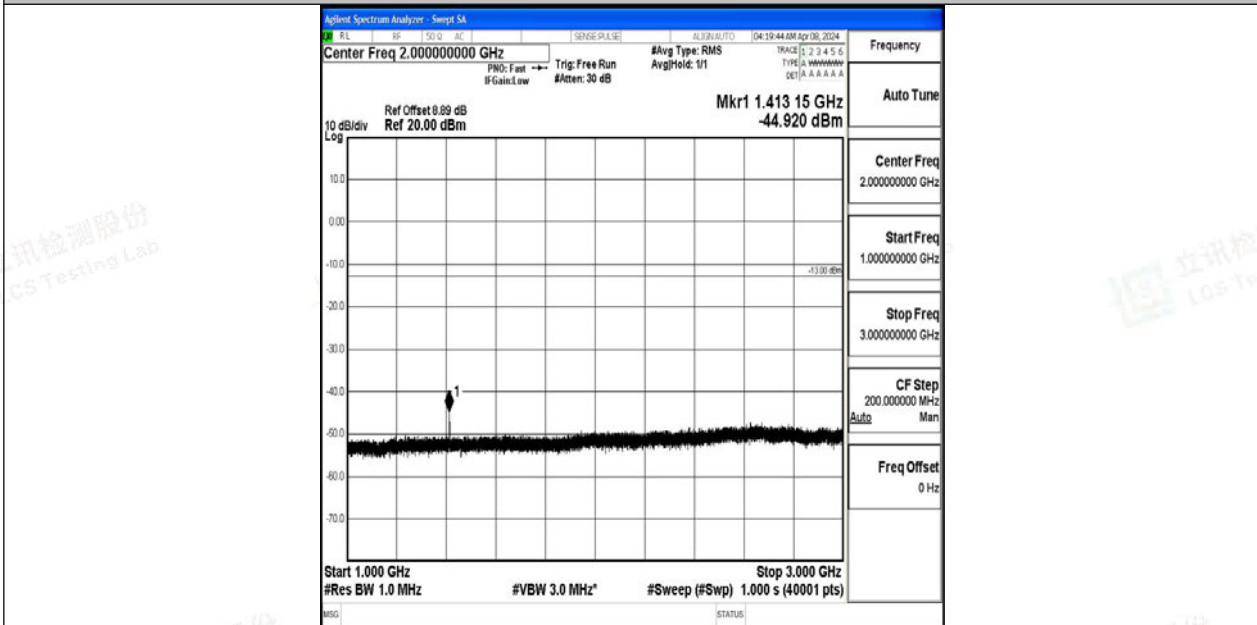

Band12_10MHz_QPSK_23130_1RB#0_0.009~0.15_0.009~0.15

Band12_10MHz_QPSK_23130_1RB#0_0.15~30_0.15~30

Band12_10MHz_QPSK_23130_1RB#0_30~1000_30~1000

Band12_10MHz_QPSK_23130_1RB#0_1000~3000_1000~3000

Band12_10MHz_QPSK_23130_1RB#0_3000~10000_3000~10000