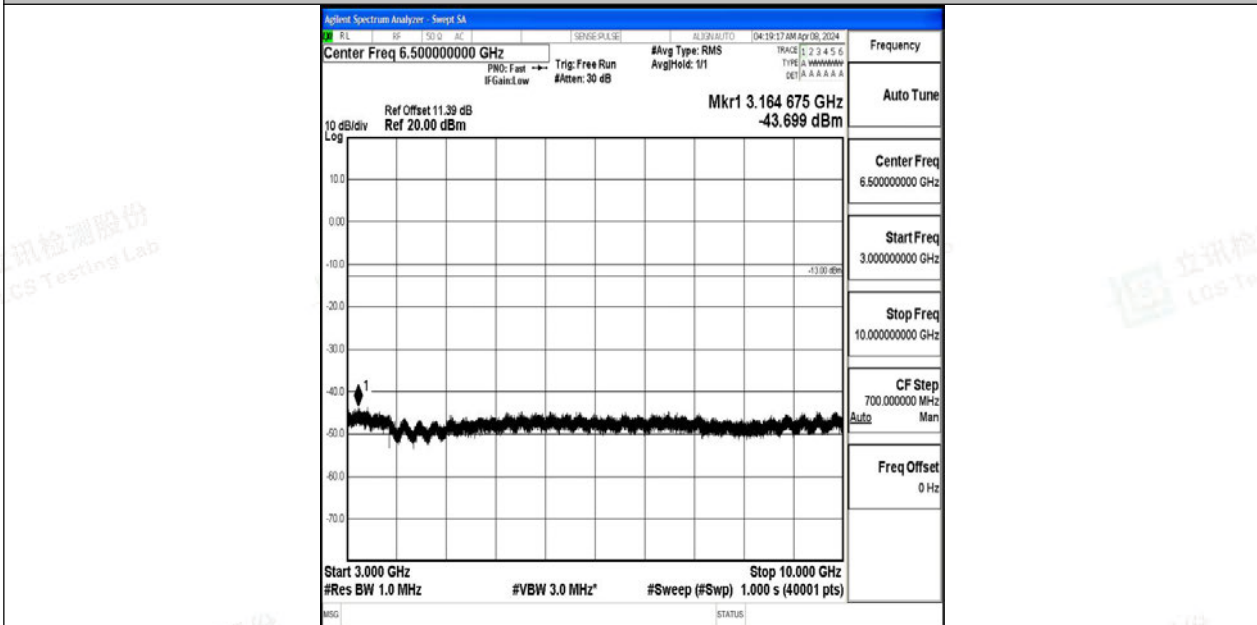

Band12_10MHz_64QAM_23095_1RB#0_0.009~0.15_0.009~0.15

Band12_10MHz_64QAM_23095_1RB#0_0.15~30_0.15~30

Band12_10MHz_64QAM_23095_1RB#0_30~1000_30~1000

Band12_10MHz_64QAM_23095_1RB#0_1000~3000_1000~3000

Band12_10MHz_64QAM_23095_1RB#0_3000~10000_3000~10000