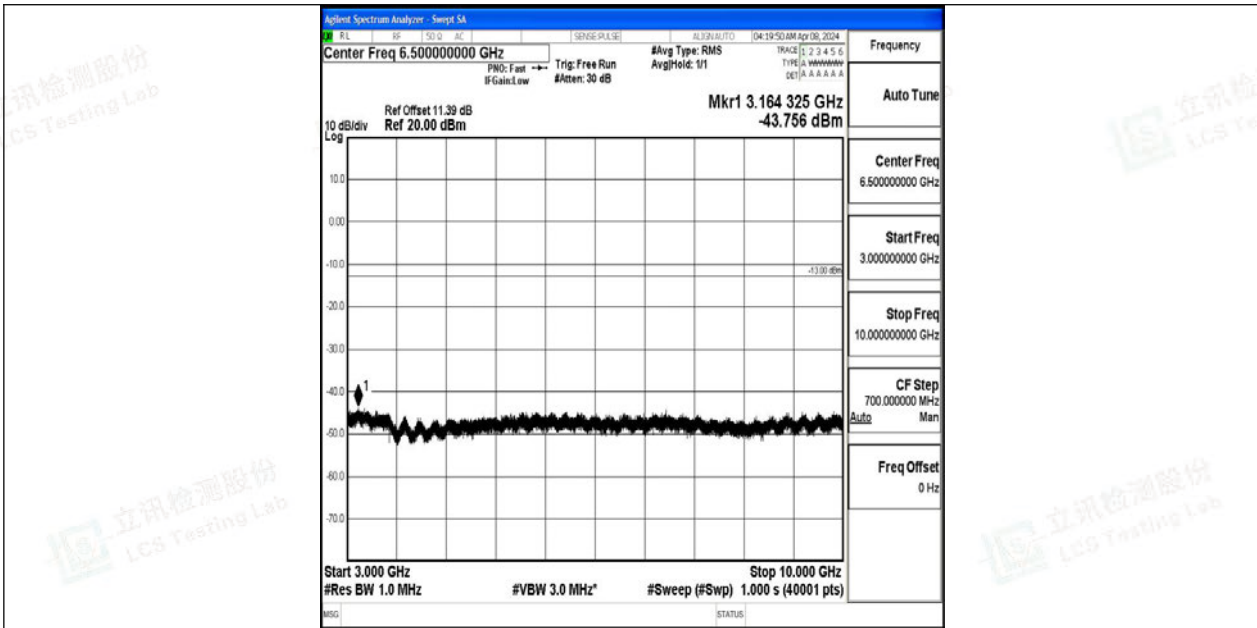

Band12_10MHz_QPSK_23130_1RB#0_0.009~0.15_0.009~0.15

Band12_10MHz_QPSK_23130_1RB#0_0.15~30_0.15~30

Band12_10MHz_QPSK_23130_1RB#0_30~1000_30~1000

Band12_10MHz_QPSK_23130_1RB#0_1000~3000_1000~3000

Band12_10MHz_QPSK_23130_1RB#0_3000~10000_3000~10000