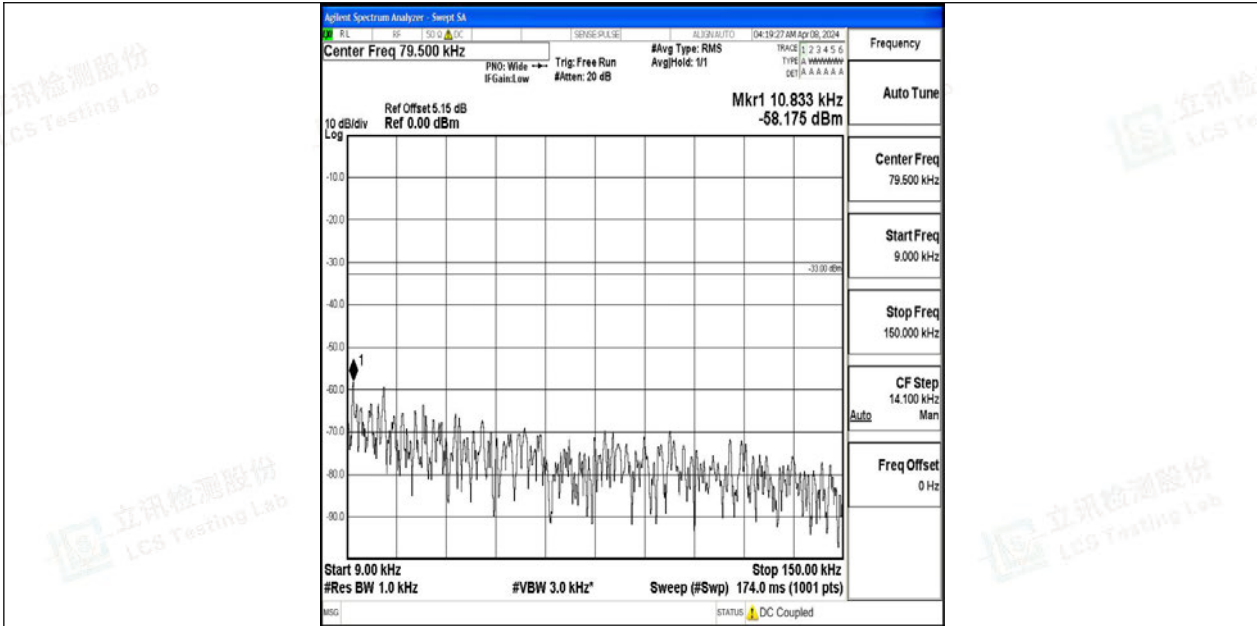

Band12_10MHz_64QAM_23095_1RB#0_0.009~0.15_0.009~0.15

Band12_10MHz_64QAM_23095_1RB#0_0.15~30_0.15~30

Band12_10MHz_64QAM_23095_1RB#0_30~1000_30~1000

Band12_10MHz_64QAM_23095_1RB#0_1000~3000_1000~3000

Band12_10MHz_64QAM_23095_1RB#0_3000~10000_3000~10000