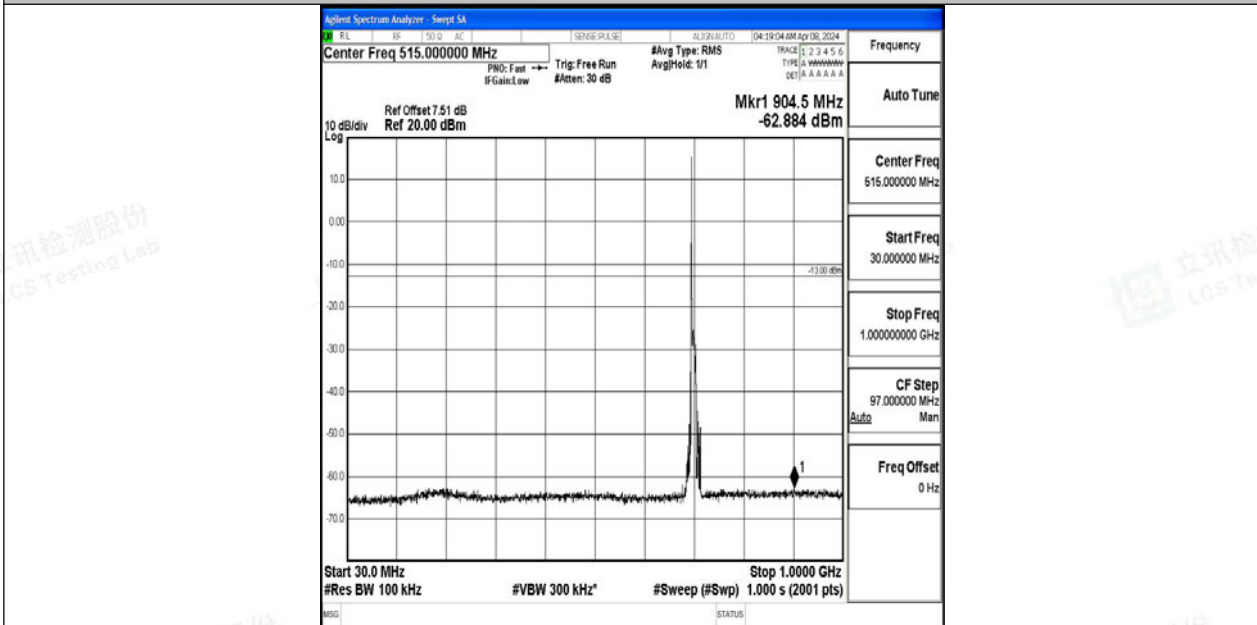

Band12_10MHz_64QAM_23095_1RB#0_0.15~30_0.15~30

Band12_10MHz_64QAM_23095_1RB#0_30~1000_30~1000