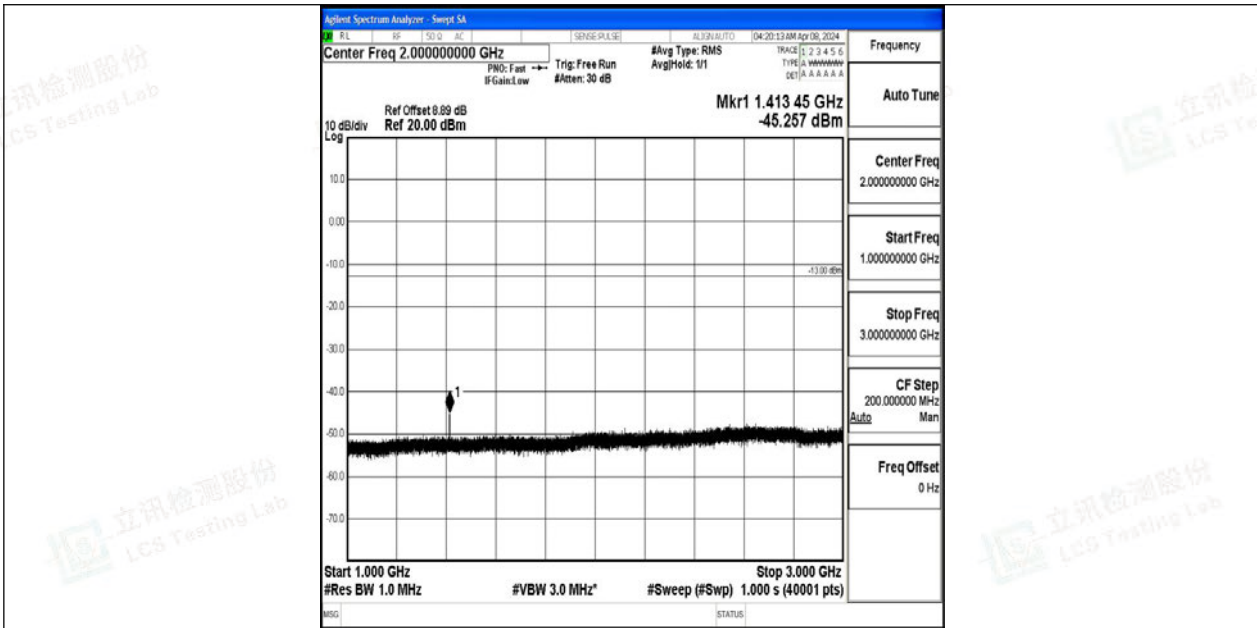

Band12_10MHz_64QAM_23130_1RB#0_0.009~0.15_0.009~0.15

Band12_10MHz_64QAM_23130_1RB#0_0.15~30_0.15~30

Band12_10MHz_64QAM_23130_1RB#0_30~1000_30~1000

Band12_10MHz_64QAM_23130_1RB#0_1000~3000_1000~3000

Band12_10MHz_64QAM_23130_1RB#0_3000~10000_3000~10000