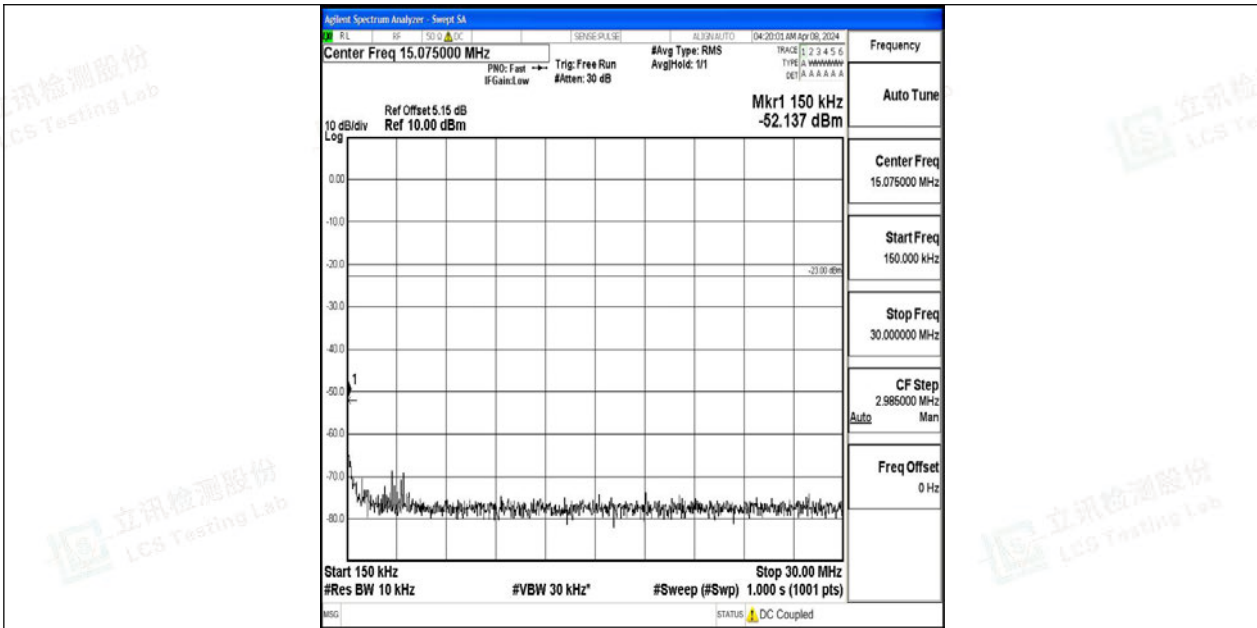

Band12_10MHz_64QAM_23130_1RB#0_0.009~0.15_0.009~0.15

Band12_10MHz_64QAM_23130_1RB#0_0.15~30_0.15~30