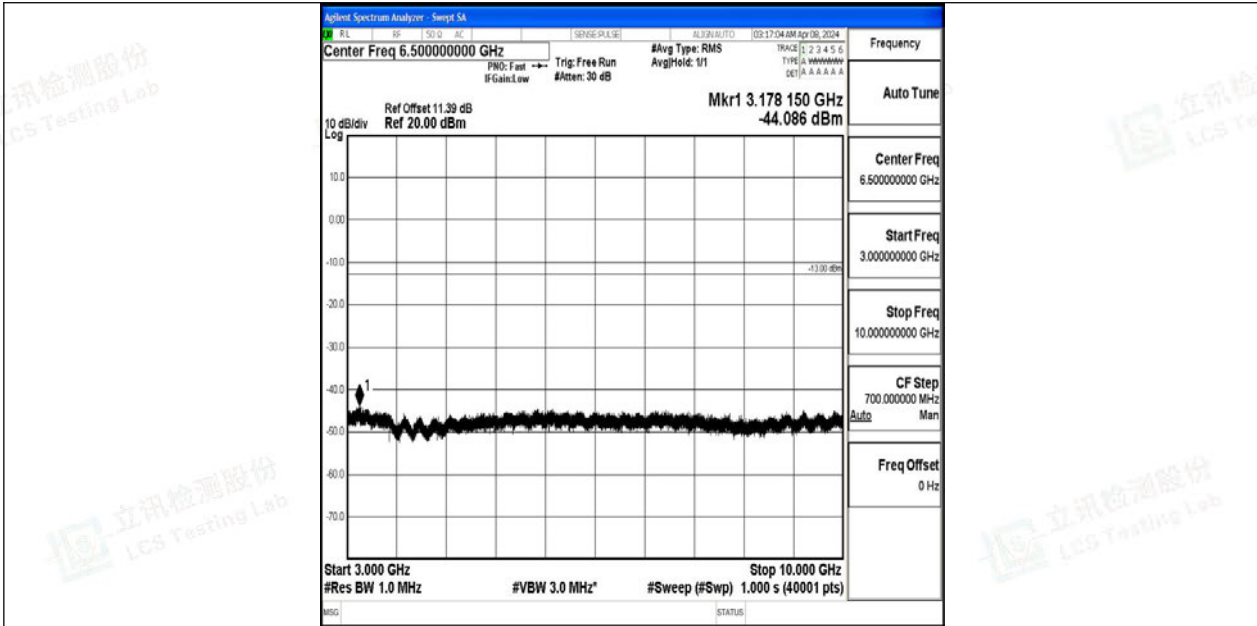

Band12_1.4MHz_QPSK_23173_1RB#0_1000~3000_1000~3000

Band12_1.4MHz_QPSK_23173_1RB#0_3000~10000_3000~10000