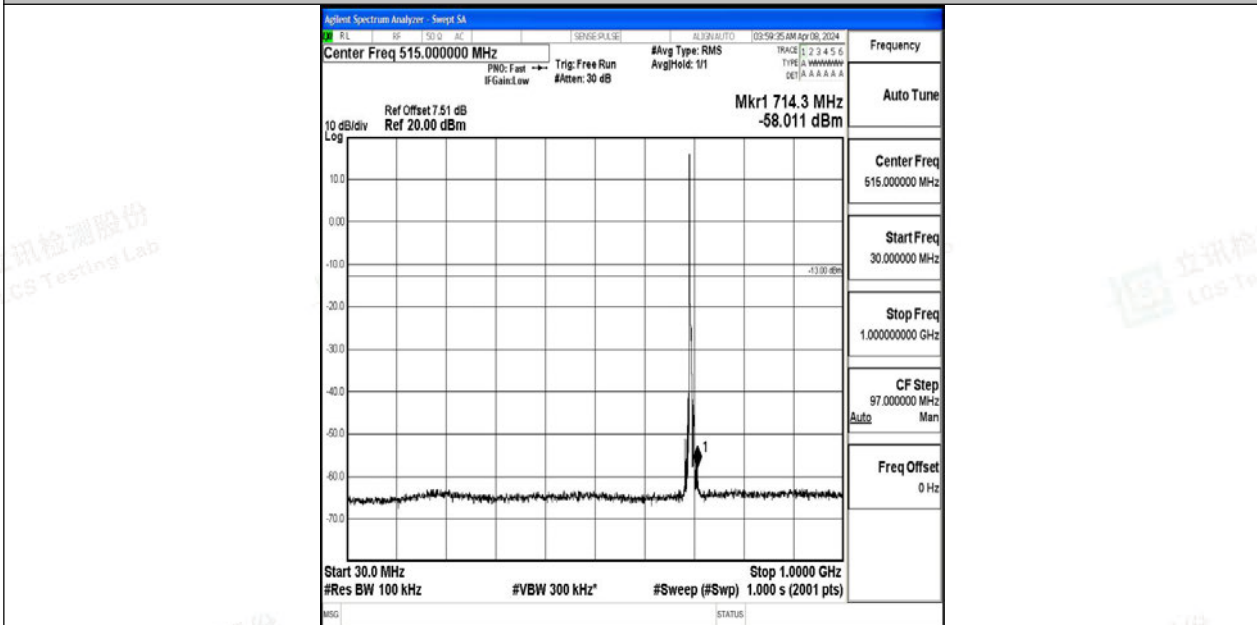

Band12_5MHz_64QAM_23035_1RB#0_0.15~30_0.15~30

Band12_5MHz_64QAM_23035_1RB#0_30~1000_30~1000