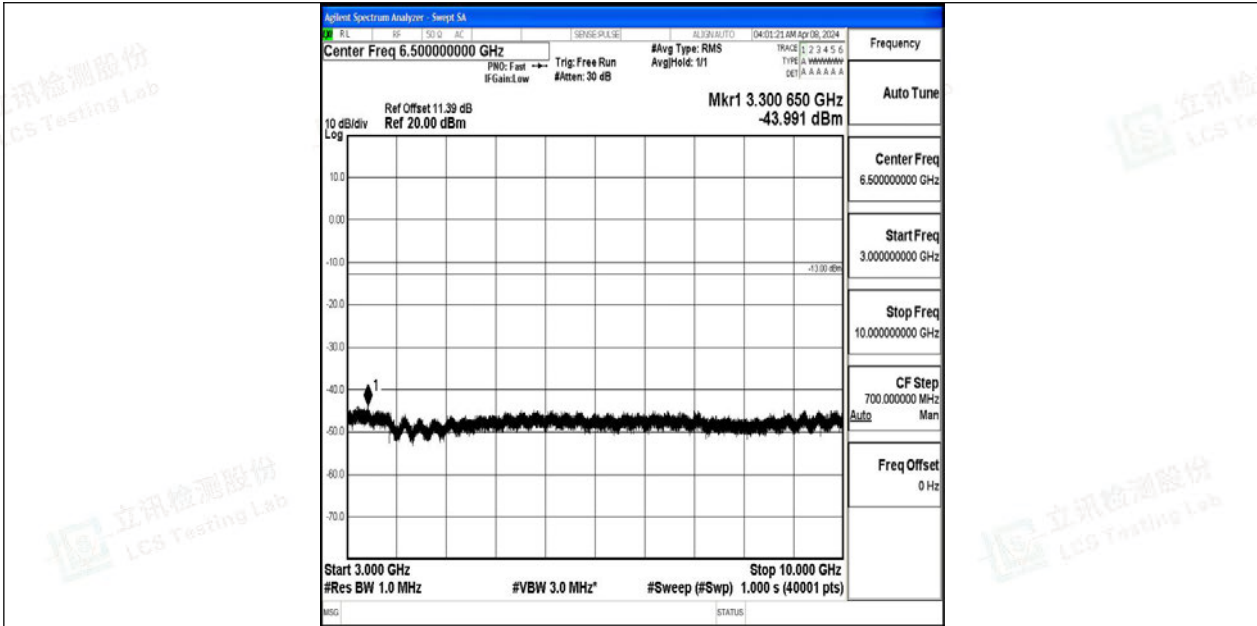

Band12_5MHz_QPSK_23155_1RB#0_0.15~30_0.15~30

Band12_5MHz_QPSK_23155_1RB#0_30~1000_30~1000

Band12_5MHz_QPSK_23155_1RB#0_1000~3000_1000~3000

Band12_5MHz_QPSK_23155_1RB#0_3000~10000_3000~10000

Band12_5MHz_64QAM_23155_1RB#0_0.009~0.15_0.009~0.15