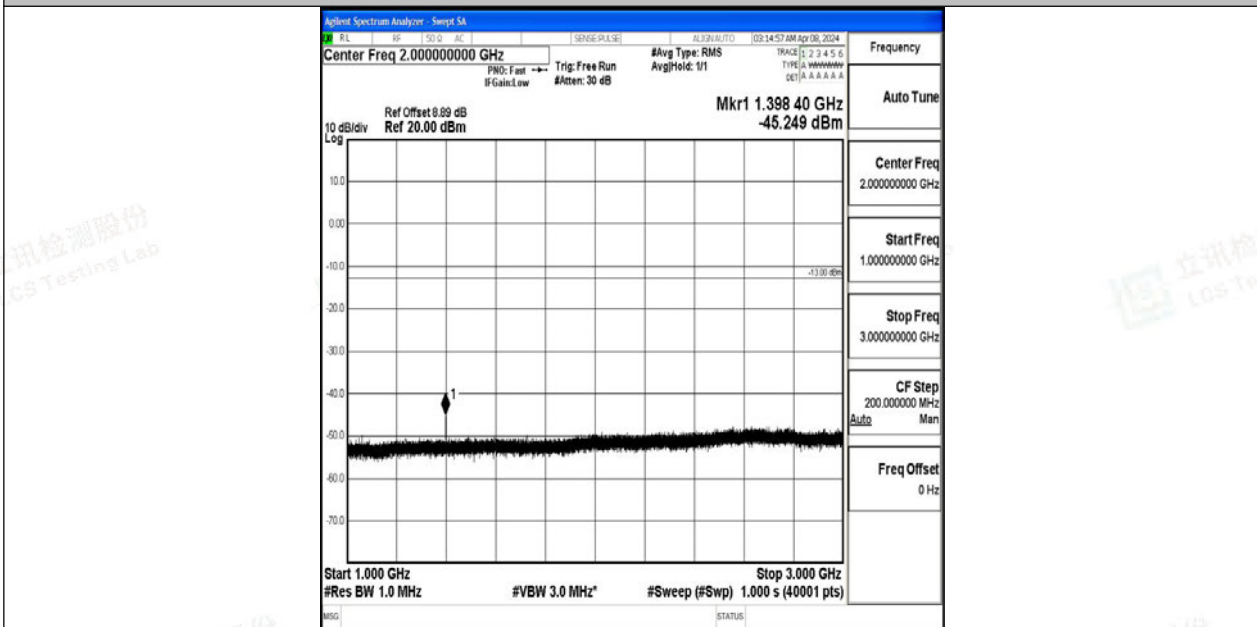

Band12_1.4MHz_QPSK_23017_1RB#0_30~1000_30~1000

Band12_1.4MHz_QPSK_23017_1RB#0_1000~3000_1000~3000

Band12_1.4MHz_QPSK_23017_1RB#0_3000~10000_3000~10000

Band12_1.4MHz_64QAM_23017_1RB#0_0.009~0.15_0.009~0.15