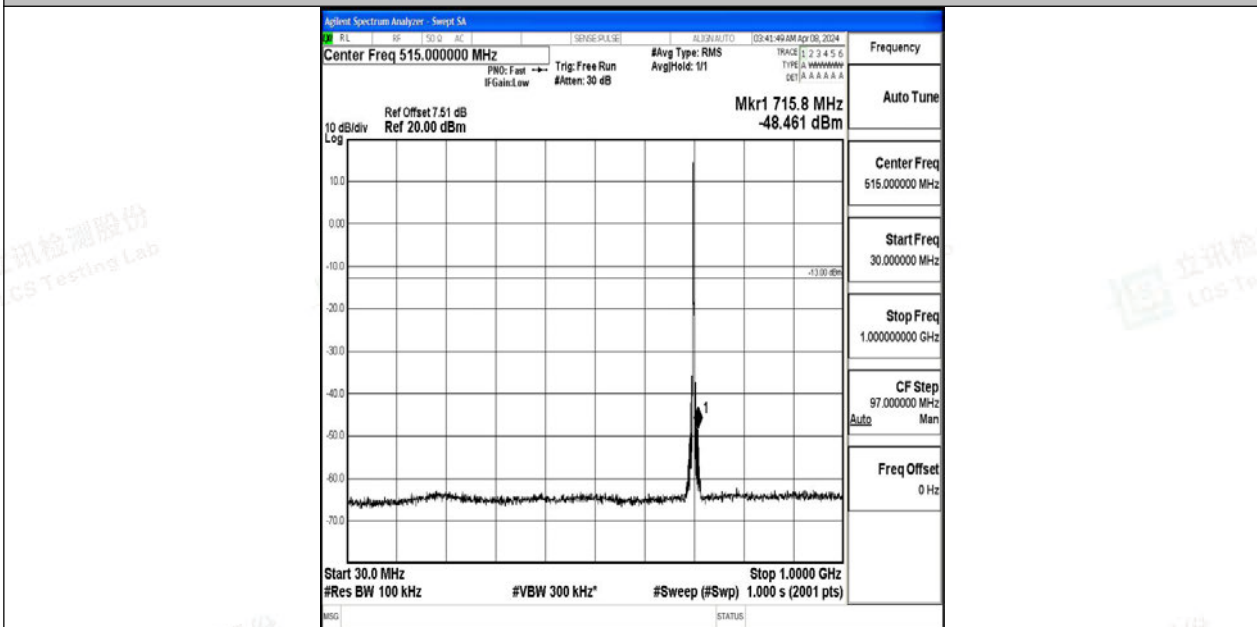

Band12_3MHz_64QAM_23095_1RB#0_0.15~30_0.15~30

Band12_3MHz_64QAM_23095_1RB#0_30~1000_30~1000