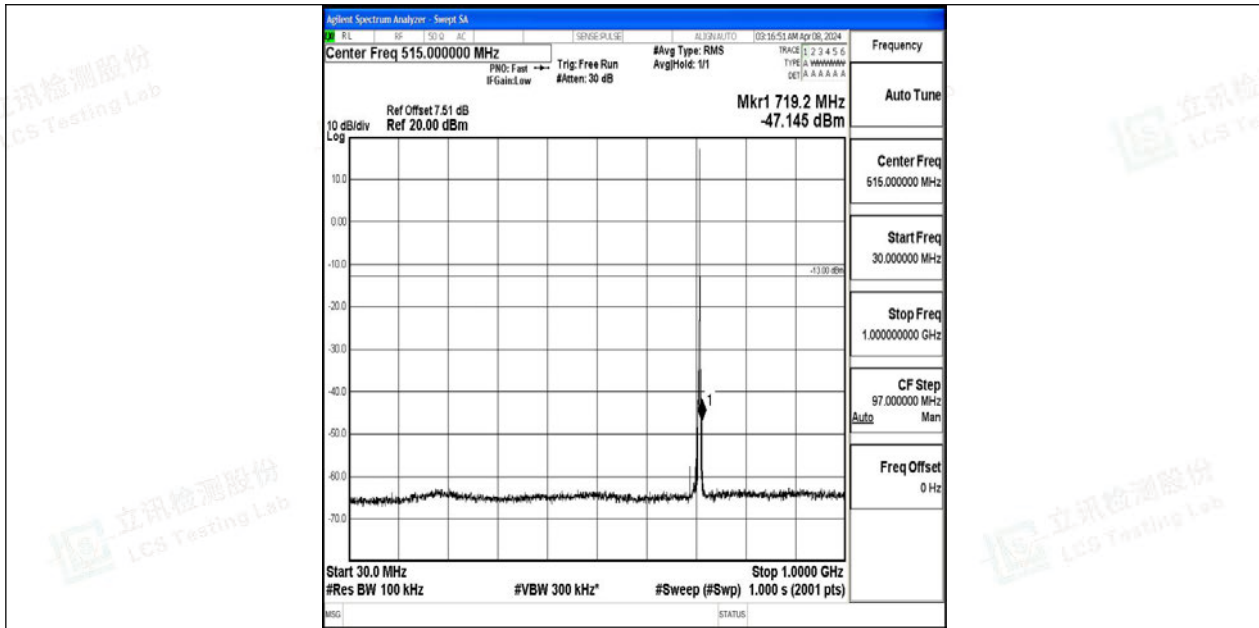

Band12_1.4MHz_64QAM_23095_1RB#0_1000~3000_1000~3000

Band12_1.4MHz_64QAM_23095_1RB#0_3000~10000_3000~10000

Band12_1.4MHz_QPSK_23173_1RB#0_0.009~0.15_0.009~0.15

Band12_1.4MHz_QPSK_23173_1RB#0_0.15~30_0.15~30