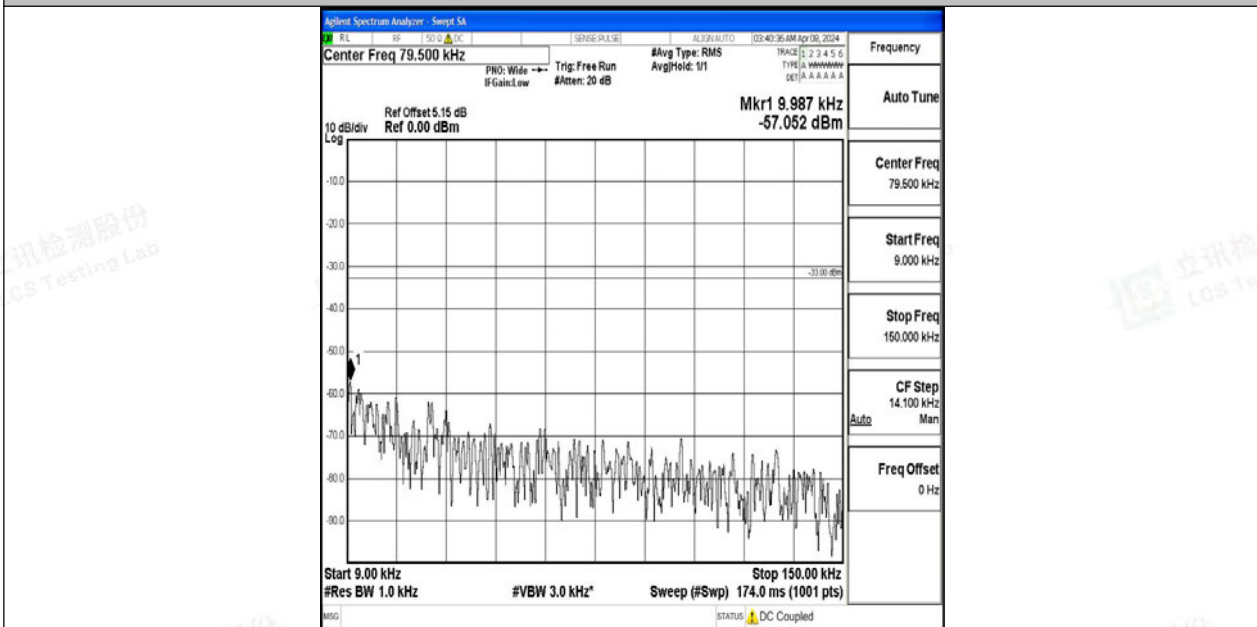

Band12_3MHz_QPSK_23025_1RB#0_0.15~30_0.15~30

Band12_3MHz_QPSK_23025_1RB#0_30~1000_30~1000

Band12_3MHz_QPSK_23025_1RB#0_1000~3000_1000~3000

Band12_3MHz_QPSK_23025_1RB#0_3000~10000_3000~10000

Band12_3MHz_64QAM_23025_1RB#0_0.009~0.15_0.009~0.15