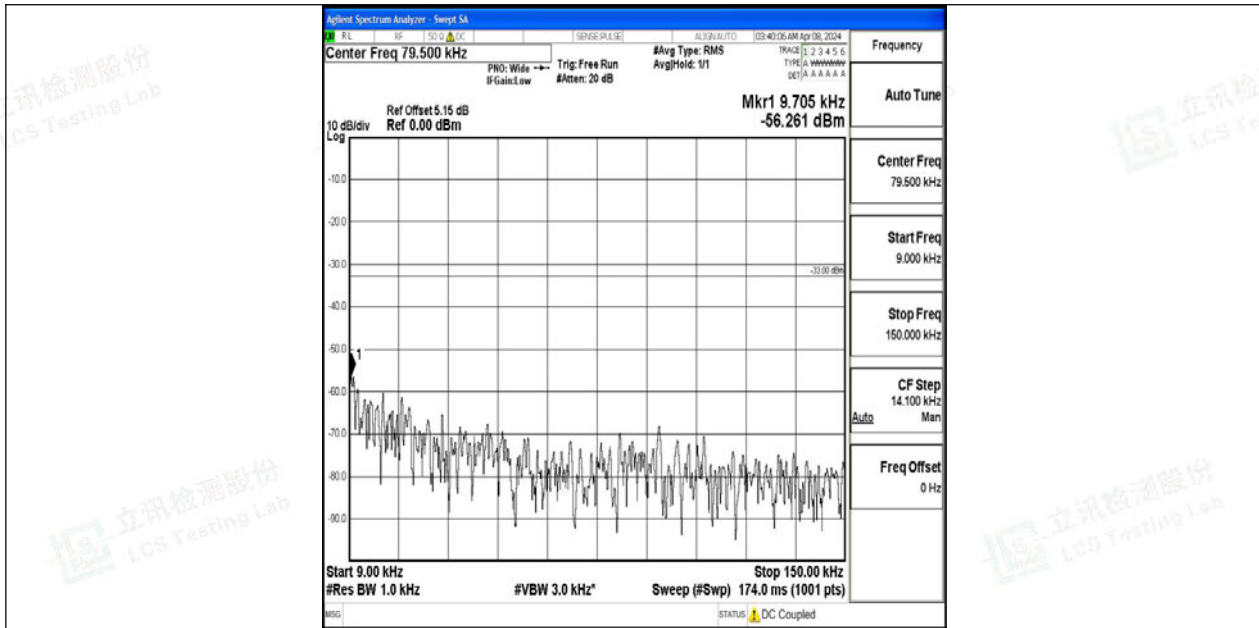

Band12_1.4MHz_64QAM_23173_1RB#0_0.15~30_0.15~30

Band12_1.4MHz_64QAM_23173_1RB#0_30~1000_30~1000

Band12_1.4MHz_64QAM_23173_1RB#0_1000~3000_1000~3000

Band12_1.4MHz_64QAM_23173_1RB#0_3000~10000_3000~10000

Band12_3MHz_QPSK_23025_1RB#0_0.009~0.15_0.009~0.15