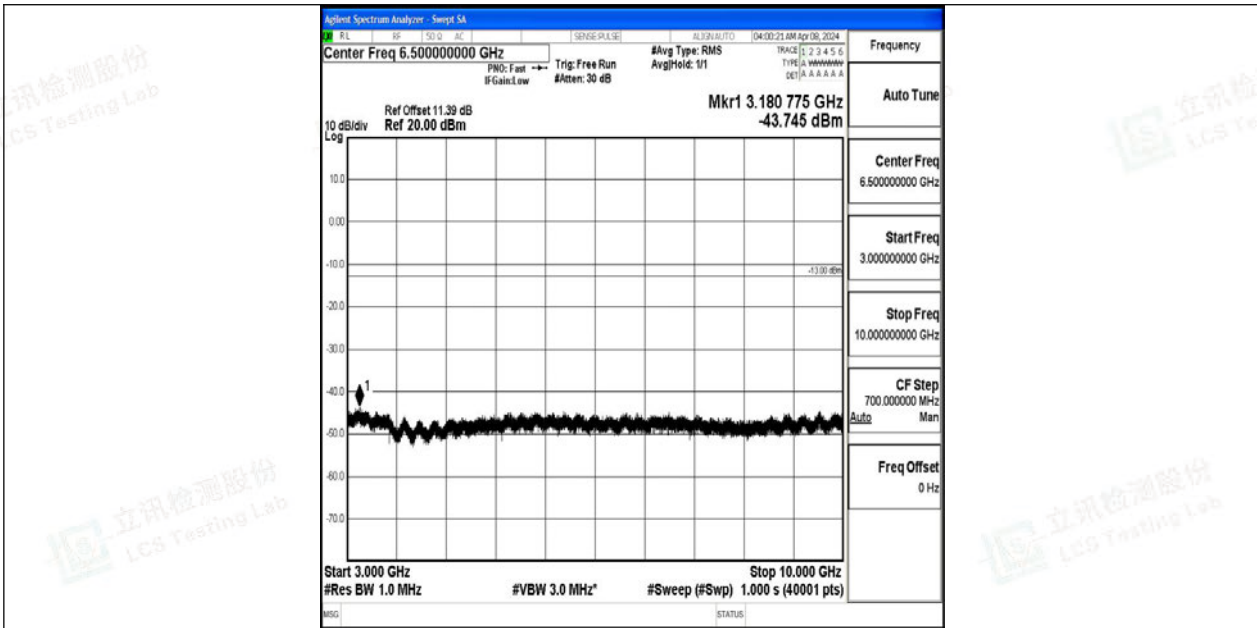

Band12_5MHz_QPSK_23095_1RB#0_0.15~30_0.15~30

Band12_5MHz_QPSK_23095_1RB#0_30~1000_30~1000

Band12_5MHz_QPSK_23095_1RB#0_1000~3000_1000~3000

Band12_5MHz_QPSK_23095_1RB#0_3000~10000_3000~10000

Band12_5MHz_64QAM_23095_1RB#0_0.009~0.15_0.009~0.15