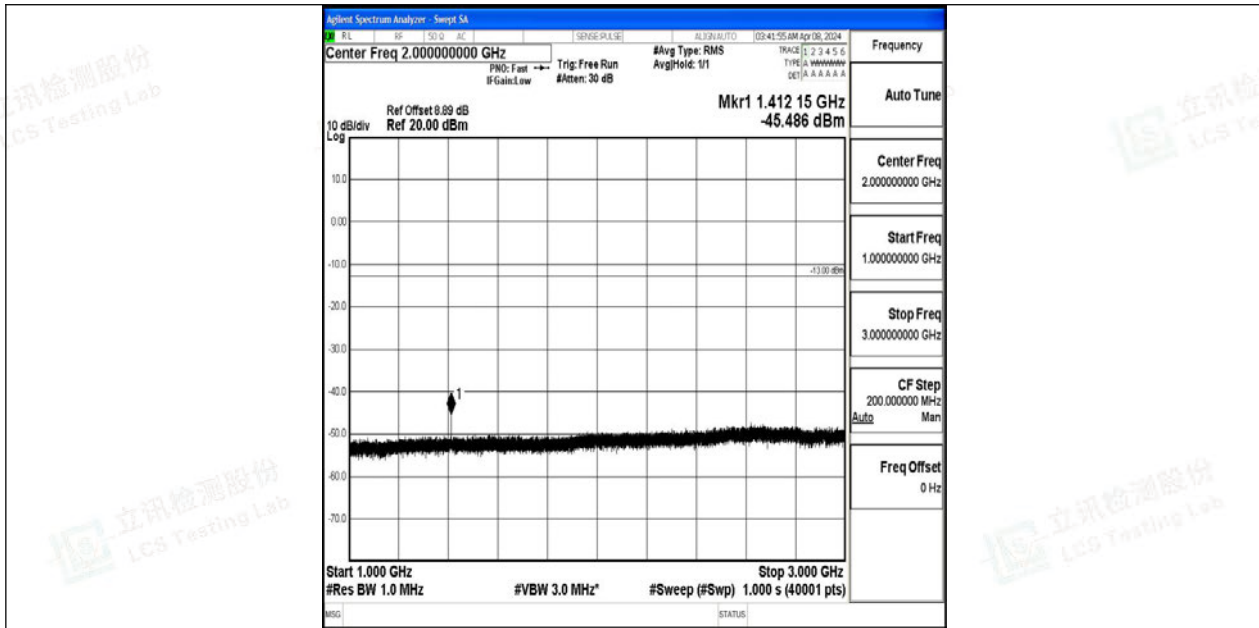

Band12_3MHz_64QAM_23095_1RB#0_30~1000_30~1000

Band12_3MHz_64QAM_23095_1RB#0_1000~3000_1000~3000