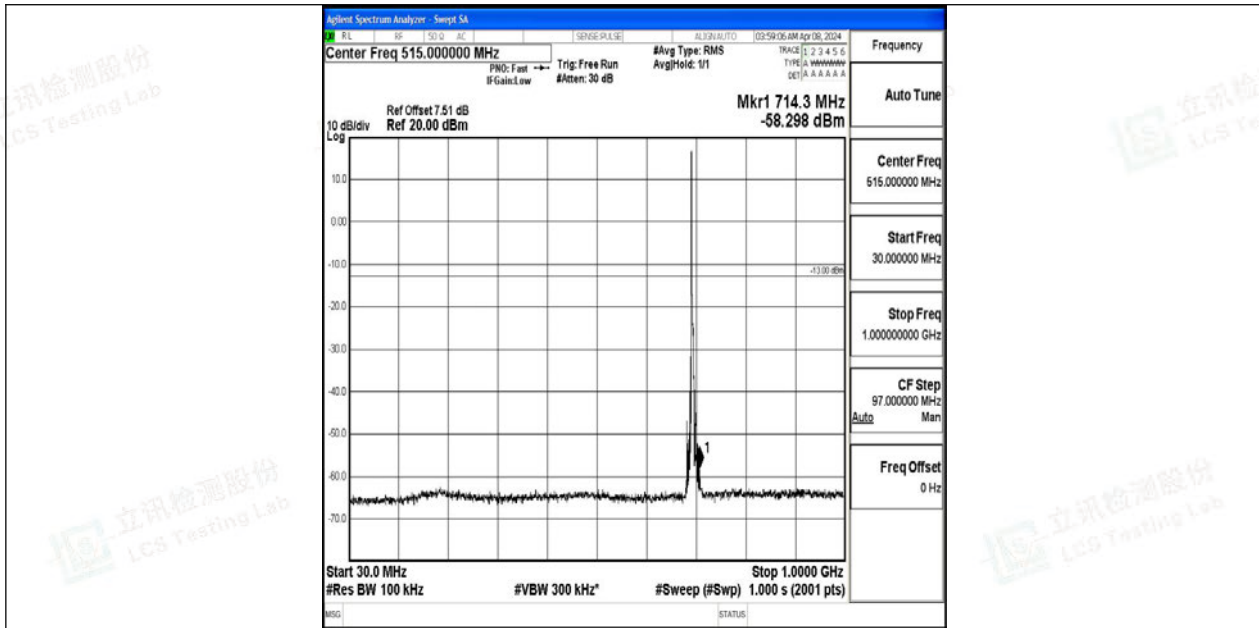

Band12_5MHz_QPSK_23035_1RB#0_0.15~30_0.15~30

Band12_5MHz_QPSK_23035_1RB#0_30~1000_30~1000