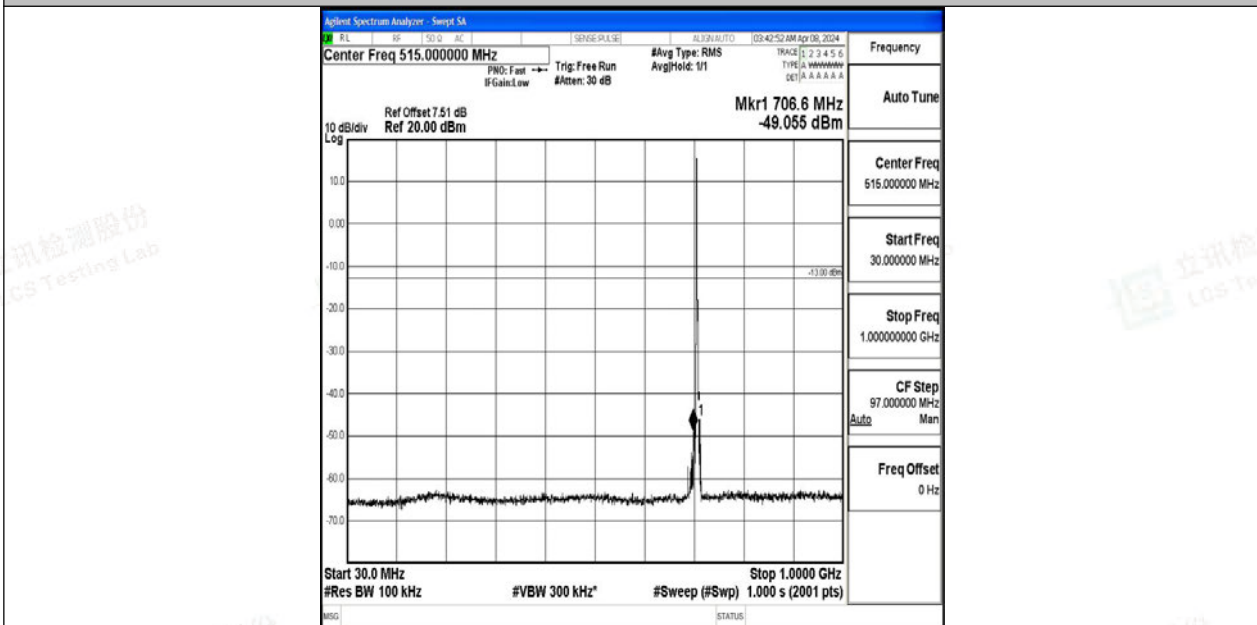

Band12_3MHz_64QAM_23165_1RB#0_0.15~30_0.15~30

Band12_3MHz_64QAM_23165_1RB#0_30~1000_30~1000