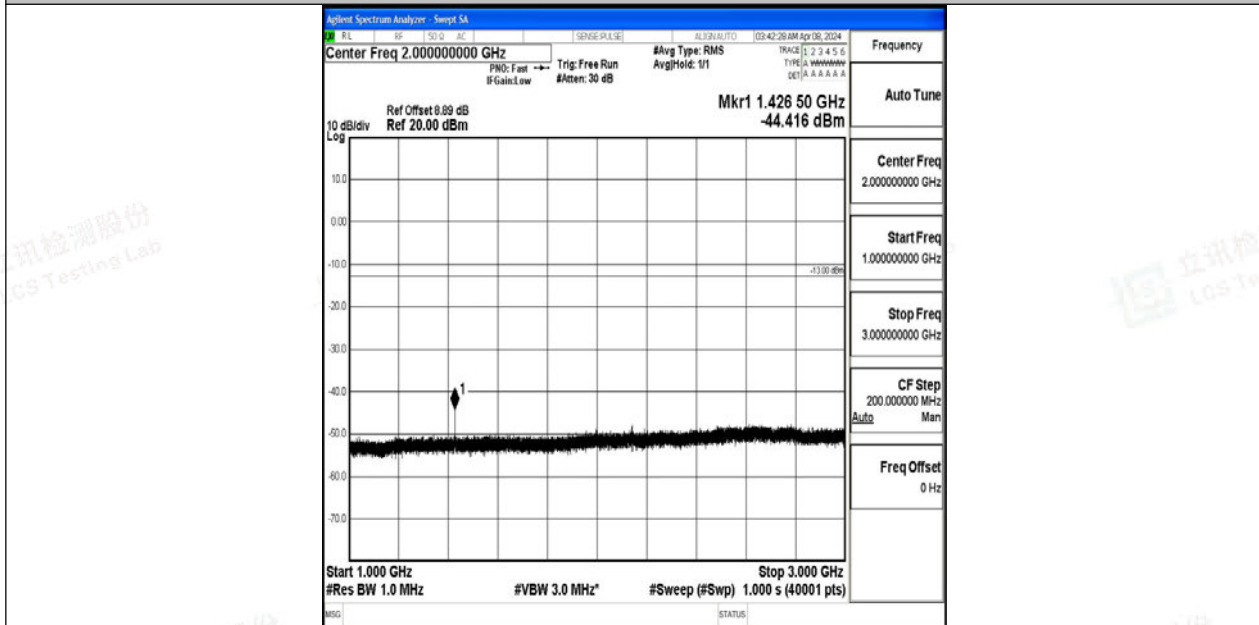

Band12_3MHz_QPSK_23165_1RB#0_30~1000_30~1000

Band12_3MHz_QPSK_23165_1RB#0_1000~3000_1000~3000