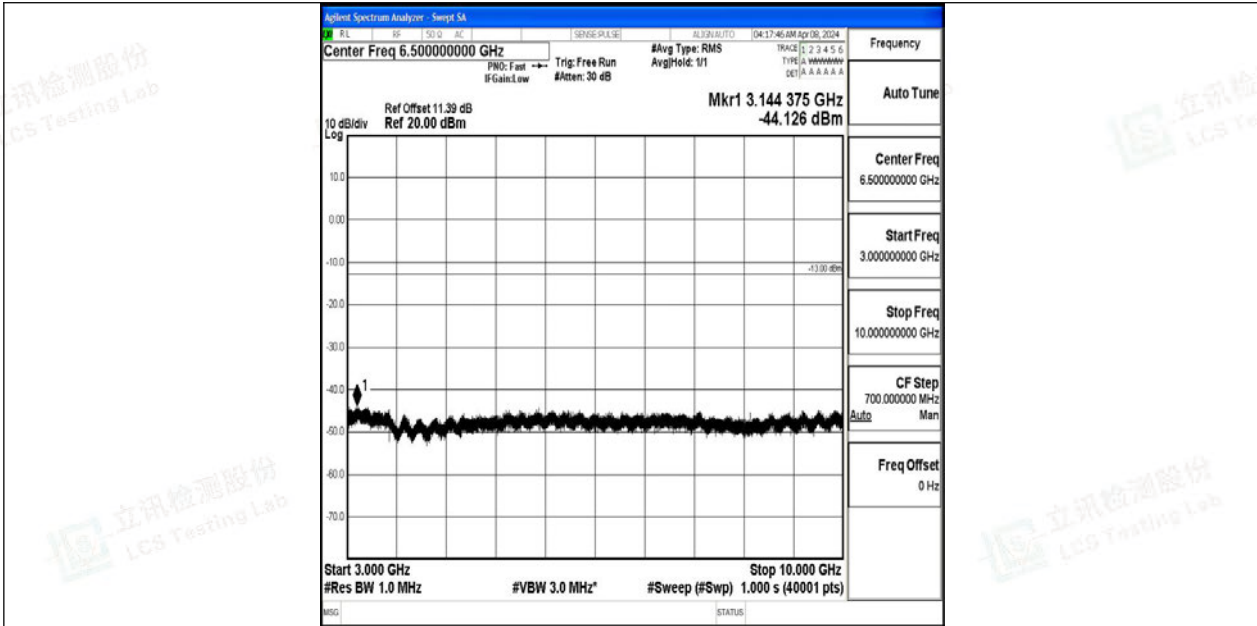

Band12_10MHz_QPSK_23060_1RB#0_0.15~30_0.15~30

Band12_10MHz_QPSK_23060_1RB#0_30~1000_30~1000

Band12_10MHz_QPSK_23060_1RB#0_1000~3000_1000~3000

Band12_10MHz_QPSK_23060_1RB#0_3000~10000_3000~10000

Band12_10MHz_64QAM_23060_1RB#0_0.009~0.15_0.009~0.15