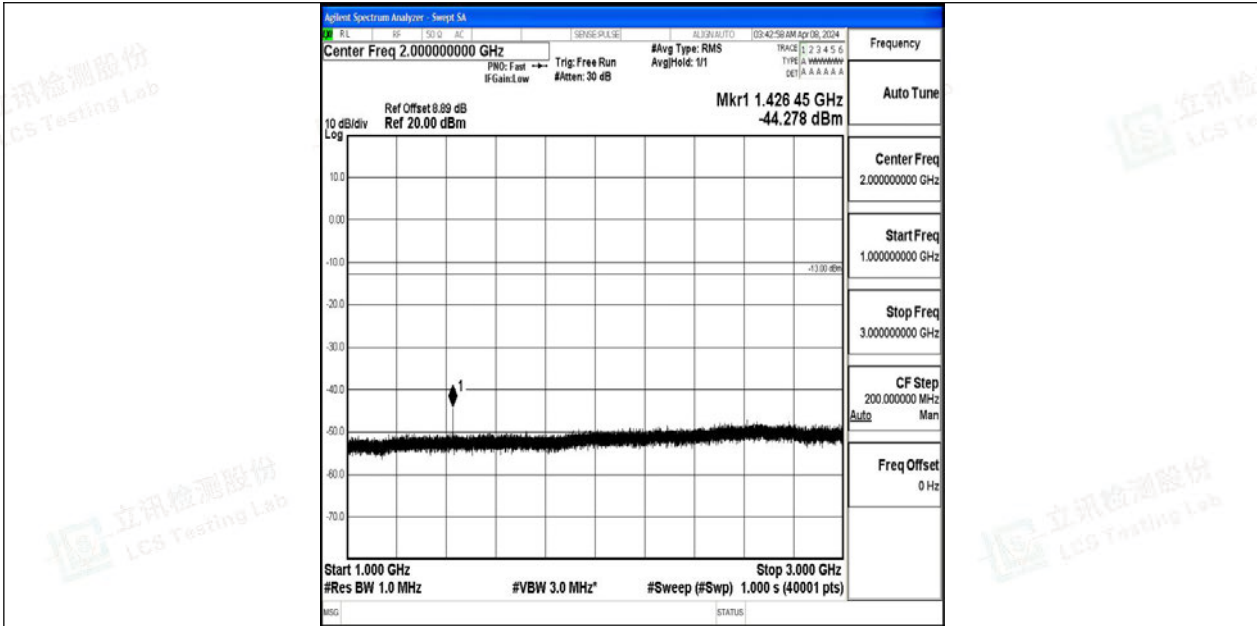

Band12_3MHz_64QAM_23165_1RB#0_30~1000_30~1000

Band12_3MHz_64QAM_23165_1RB#0_1000~3000_1000~3000