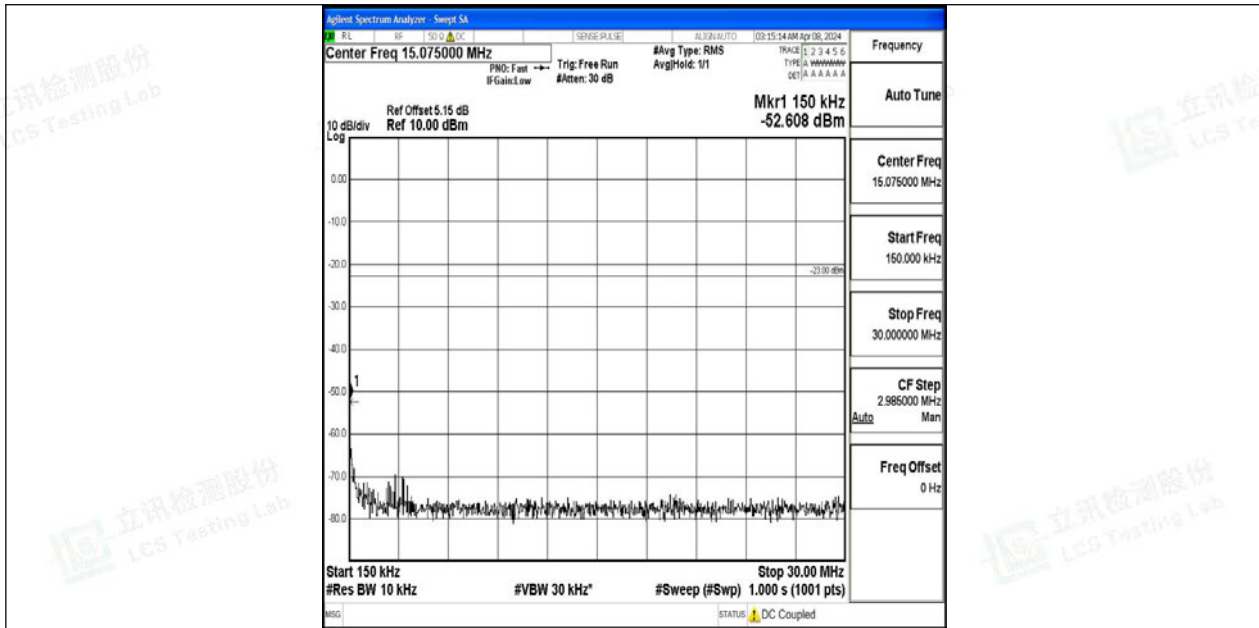

Band12_1.4MHz_QPSK_23017_1RB#0_30~1000_30~1000

Band12_1.4MHz_QPSK_23017_1RB#0_1000~3000_1000~3000

Band12_1.4MHz_QPSK_23017_1RB#0_3000~10000_3000~10000

Band12_1.4MHz_64QAM_23017_1RB#0_0.009~0.15_0.009~0.15