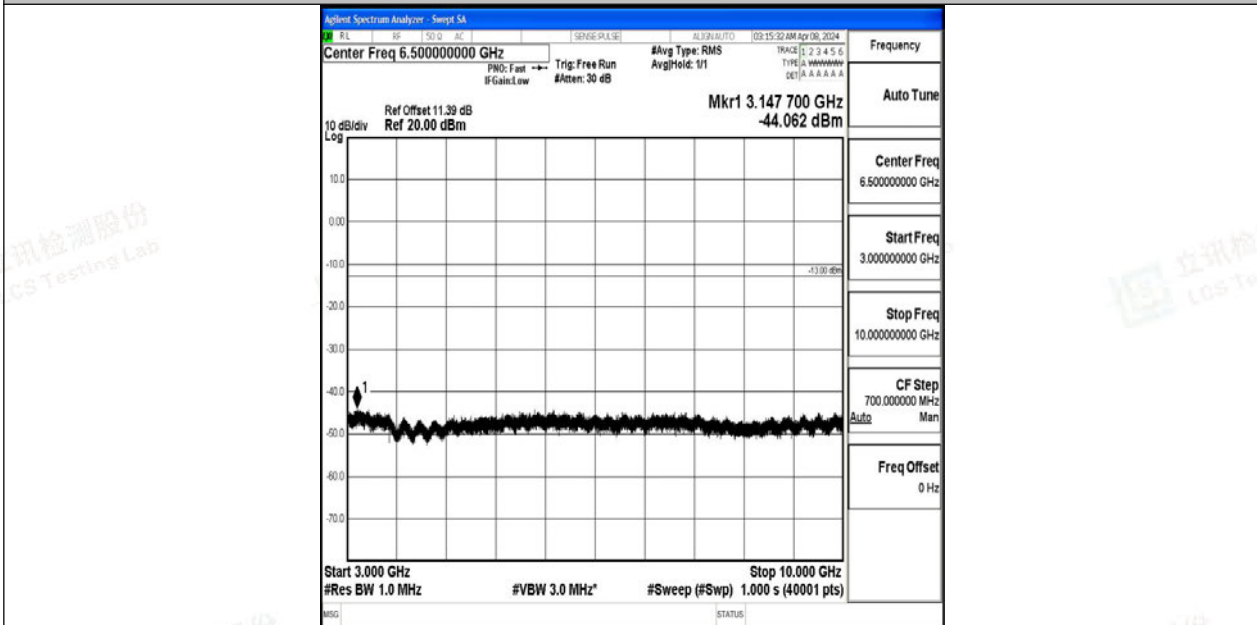

Band12_1.4MHz_64QAM_23017_1RB#0_0.15~30_0.15~30

Band12_1.4MHz_64QAM_23017_1RB#0_30~1000_30~1000

Band12_1.4MHz_64QAM_23017_1RB#0_1000~3000_1000~3000

Band12_1.4MHz_64QAM_23017_1RB#0_3000~10000_3000~10000

Band12_1.4MHz_QPSK_23095_1RB#0_0.009~0.15_0.009~0.15