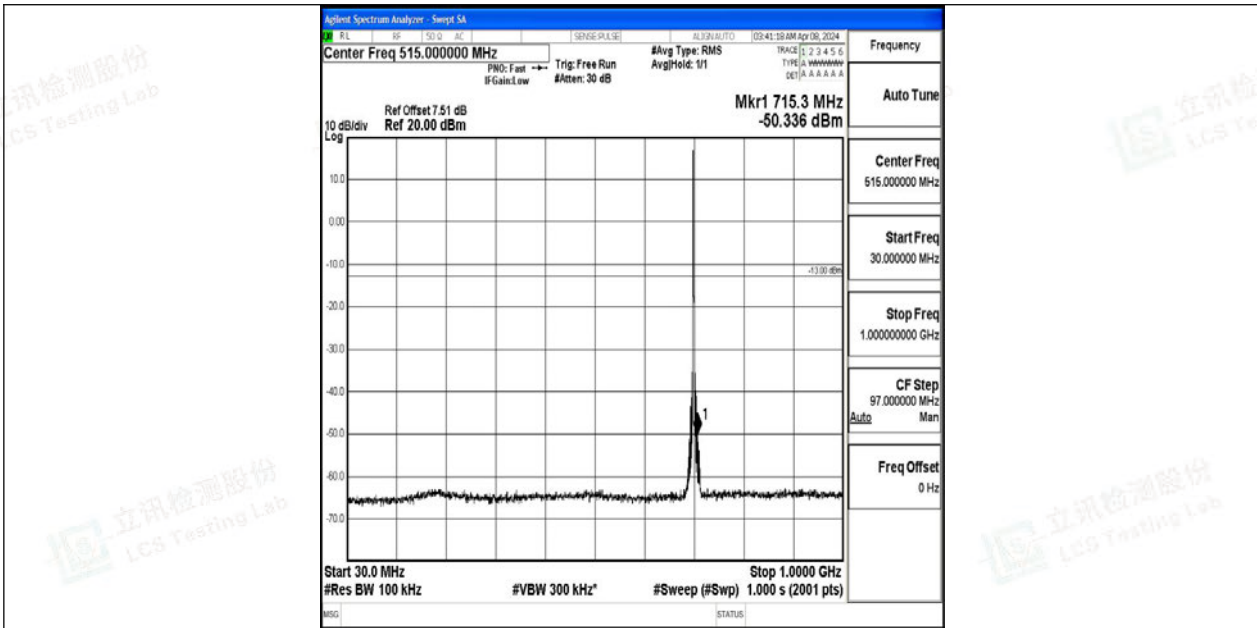

Band12_3MHz_QPSK_23095_1RB#0_0.15~30_0.15~30

Band12_3MHz_QPSK_23095_1RB#0_30~1000_30~1000