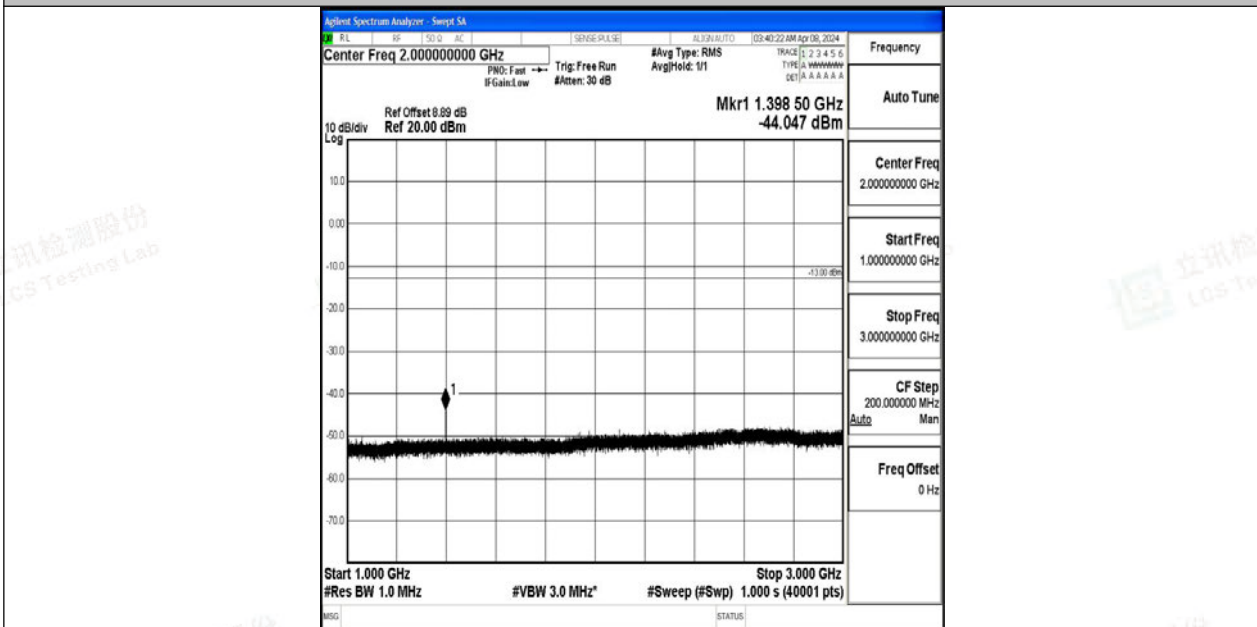

Band12_3MHz_QPSK_23025_1RB#0_30~1000_30~1000

Band12_3MHz_QPSK_23025_1RB#0_1000~3000_1000~3000