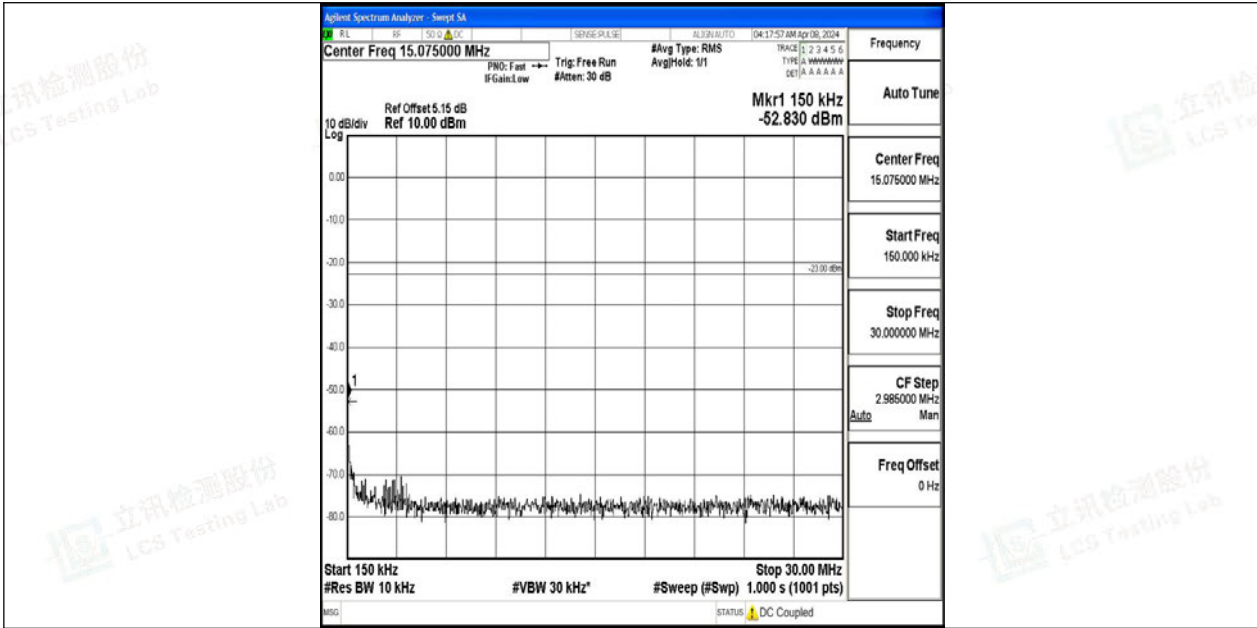

Band12_10MHz_QPSK_23060_1RB#0_0.15~30_0.15~30

Band12_10MHz_QPSK_23060_1RB#0_30~1000_30~1000

Band12_10MHz_QPSK_23060_1RB#0_1000~3000_1000~3000

Band12_10MHz_QPSK_23060_1RB#0_3000~10000_3000~10000

Band12_10MHz_64QAM_23060_1RB#0_0.009~0.15_0.009~0.15