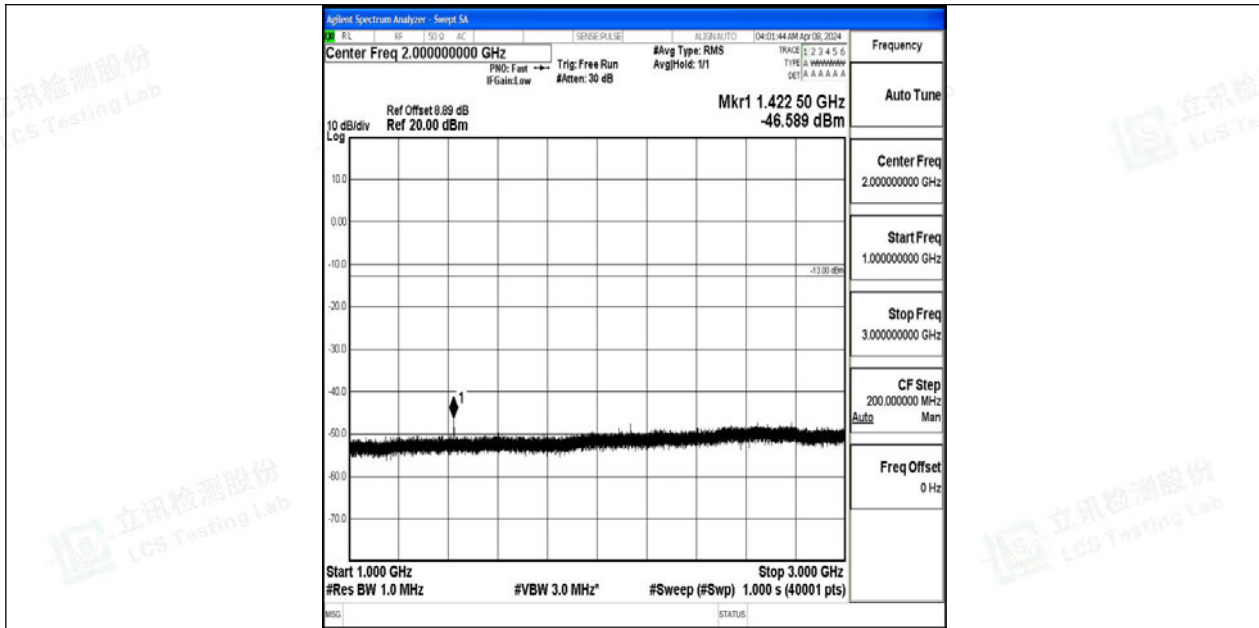

Band12_5MHz_64QAM_23155_1RB#0_30~1000_30~1000

Band12_5MHz_64QAM_23155_1RB#0_1000~3000_1000~3000