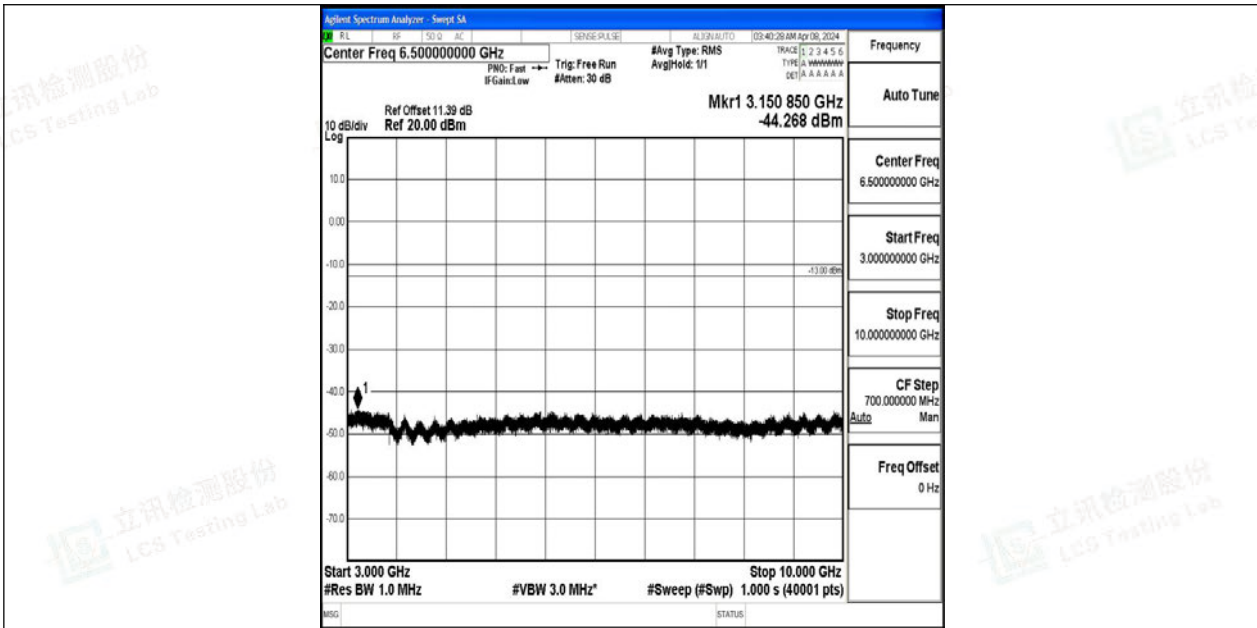

Band12_3MHz_QPSK_23025_1RB#0_0.15~30_0.15~30

Band12_3MHz_QPSK_23025_1RB#0_30~1000_30~1000

Band12_3MHz_QPSK_23025_1RB#0_1000~3000_1000~3000

Band12_3MHz_QPSK_23025_1RB#0_3000~10000_3000~10000

Band12_3MHz_64QAM_23025_1RB#0_0.009~0.15_0.009~0.15