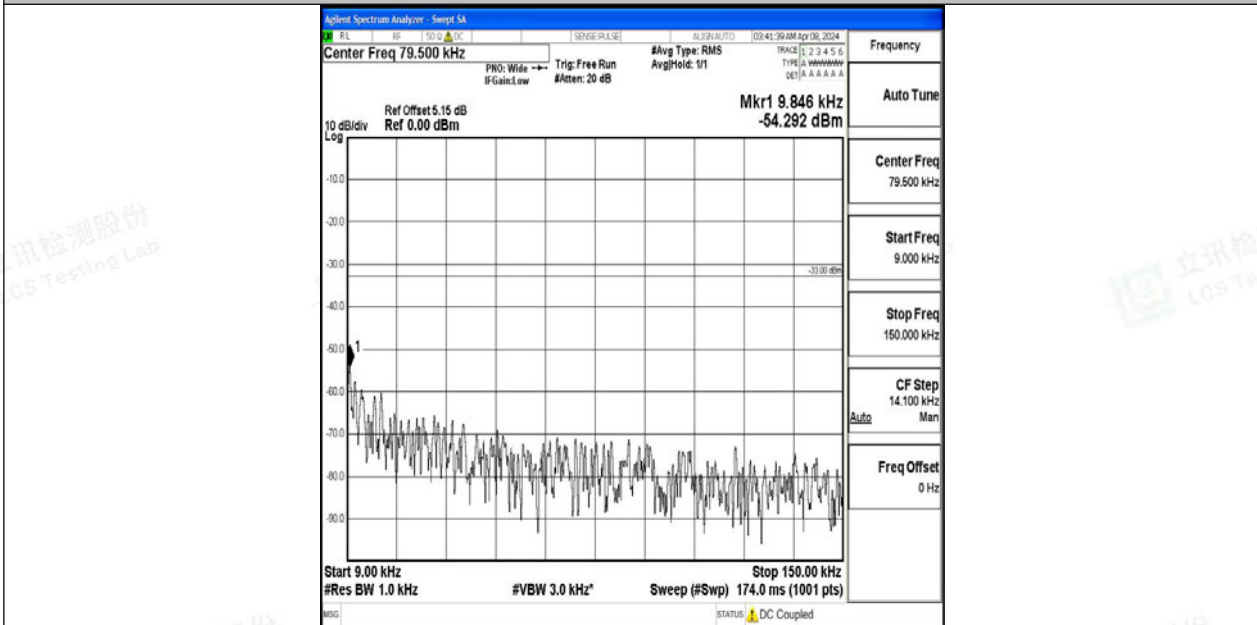

Band12_3MHz_QPSK_23095_1RB#0_0.15~30_0.15~30

Band12_3MHz_QPSK_23095_1RB#0_30~1000_30~1000

Band12_3MHz_QPSK_23095_1RB#0_1000~3000_1000~3000

Band12_3MHz_QPSK_23095_1RB#0_3000~10000_3000~10000

Band12_3MHz_64QAM_23095_1RB#0_0.009~0.15_0.009~0.15