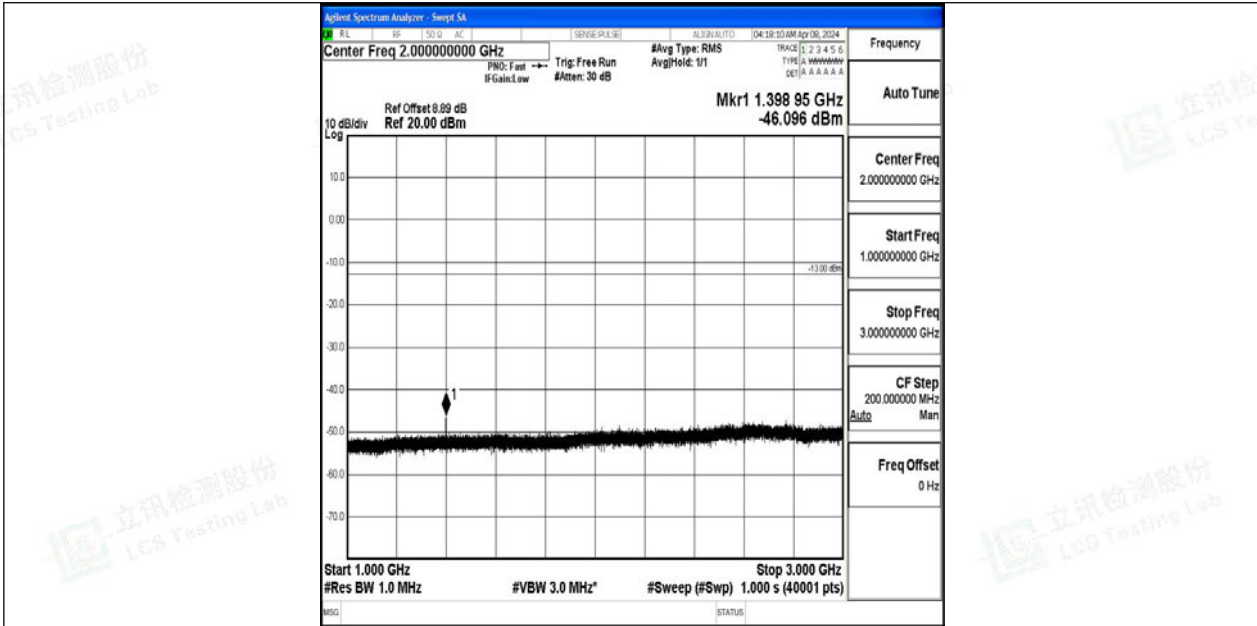

Band12_10MHz_64QAM_23060_1RB#0_30~1000_30~1000

Band12_10MHz_64QAM_23060_1RB#0_1000~3000_1000~3000