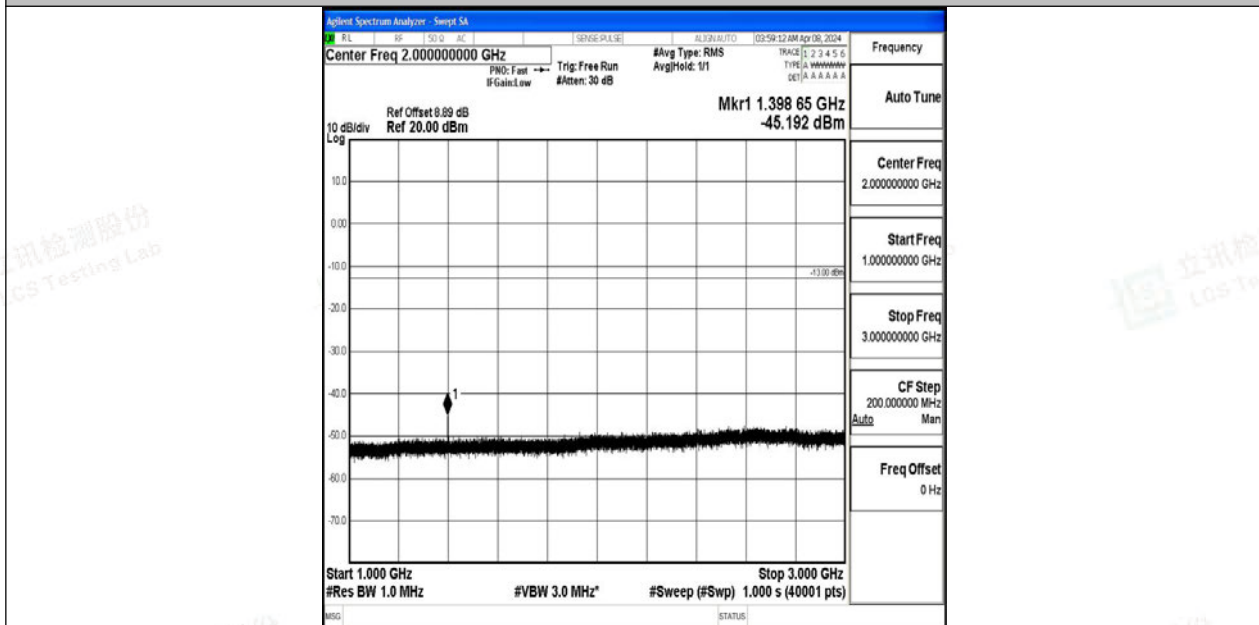

Band12_5MHz_QPSK_23035_1RB#0_30~1000_30~1000

Band12_5MHz_QPSK_23035_1RB#0_1000~3000_1000~3000