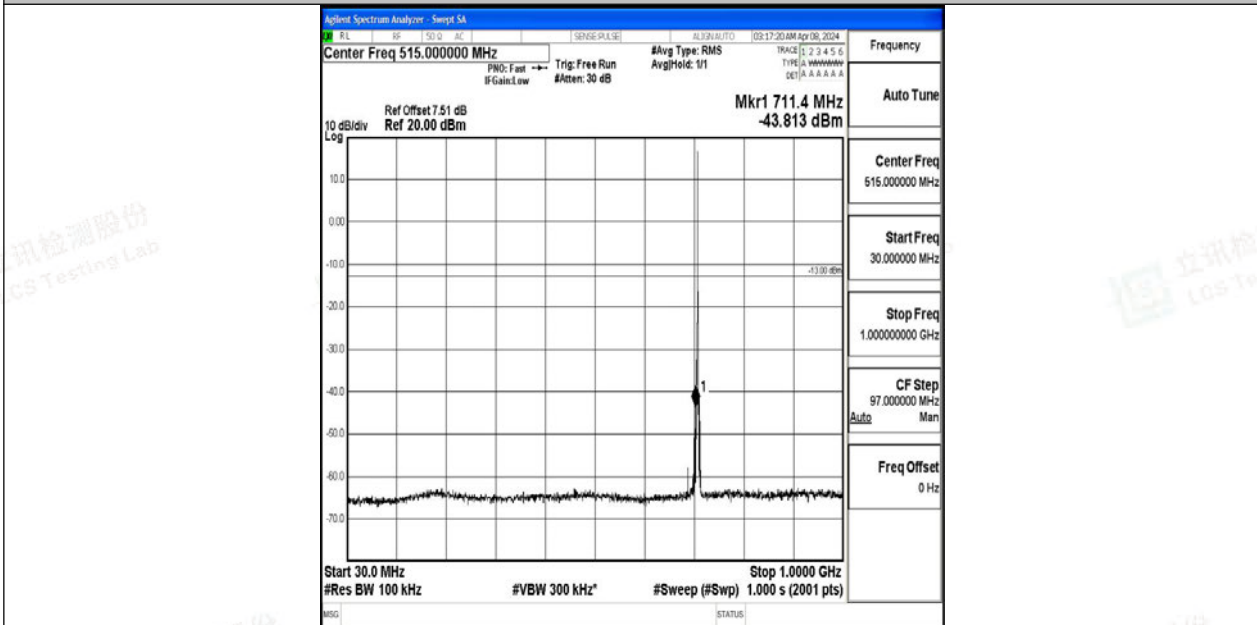

Band12_1.4MHz_64QAM_23173_1RB#0_0.15~30_0.15~30

Band12_1.4MHz_64QAM_23173_1RB#0_30~1000_30~1000