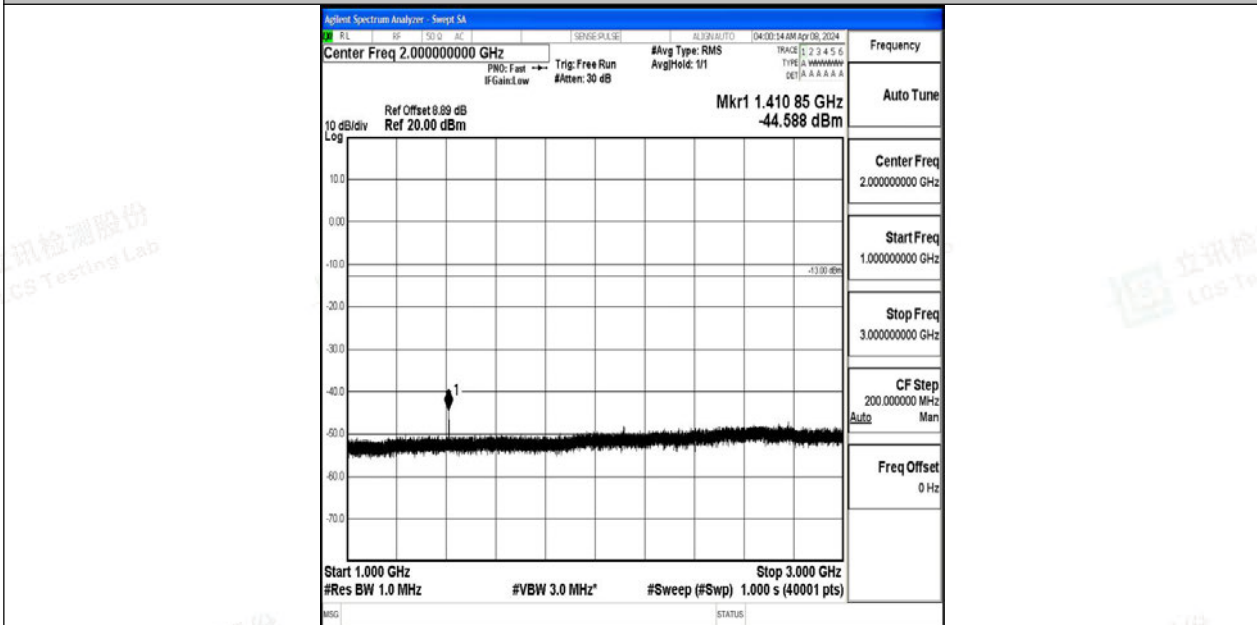

Band12_5MHz_QPSK_23095_1RB#0_30~1000_30~1000

Band12_5MHz_QPSK_23095_1RB#0_1000~3000_1000~3000