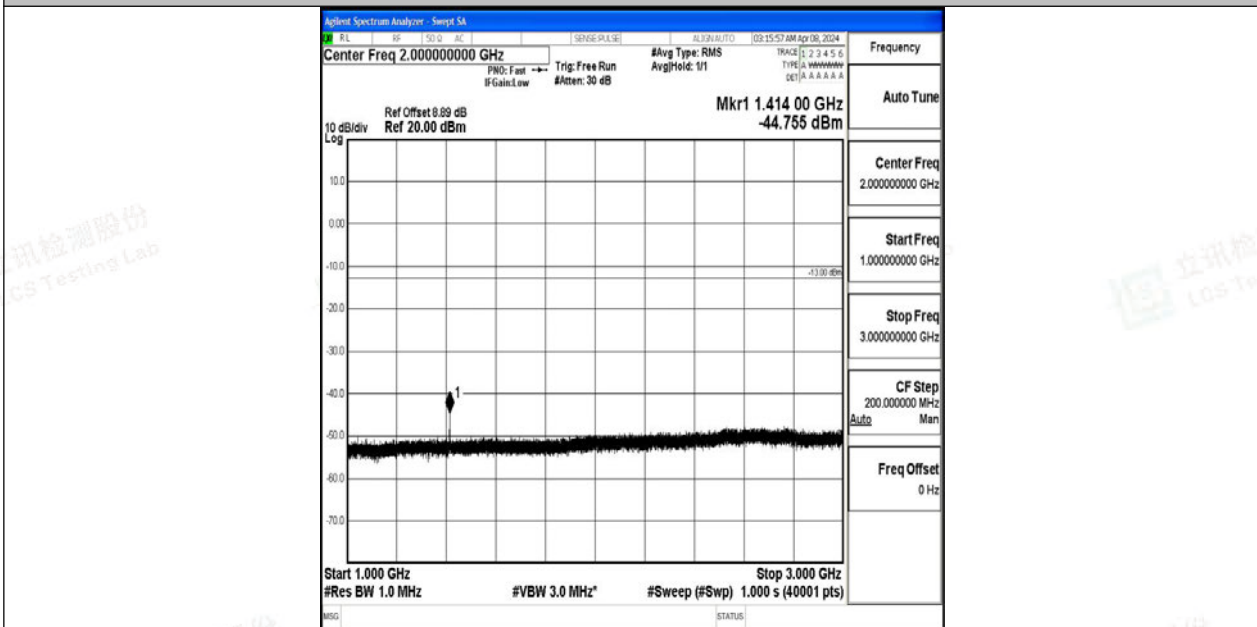

Band12_1.4MHz_QPSK_23095_1RB#0_30~1000_30~1000

Band12_1.4MHz_QPSK_23095_1RB#0_1000~3000_1000~3000