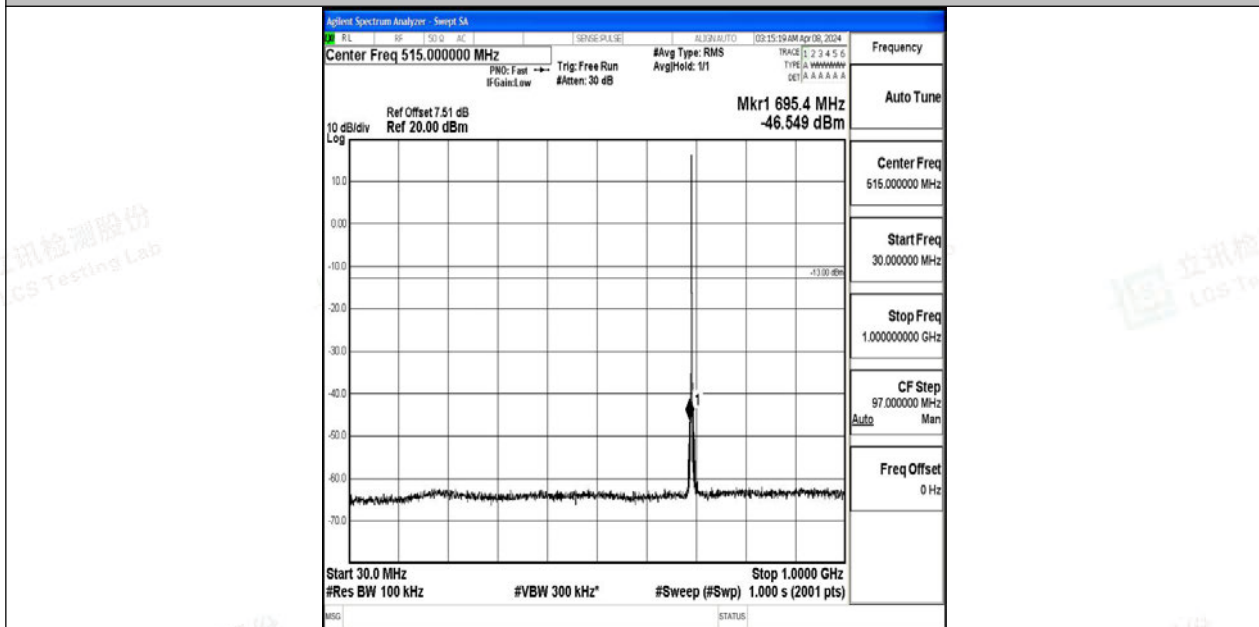

Band12_1.4MHz_64QAM_23017_1RB#0_0.15~30_0.15~30

Band12_1.4MHz_64QAM_23017_1RB#0_30~1000_30~1000