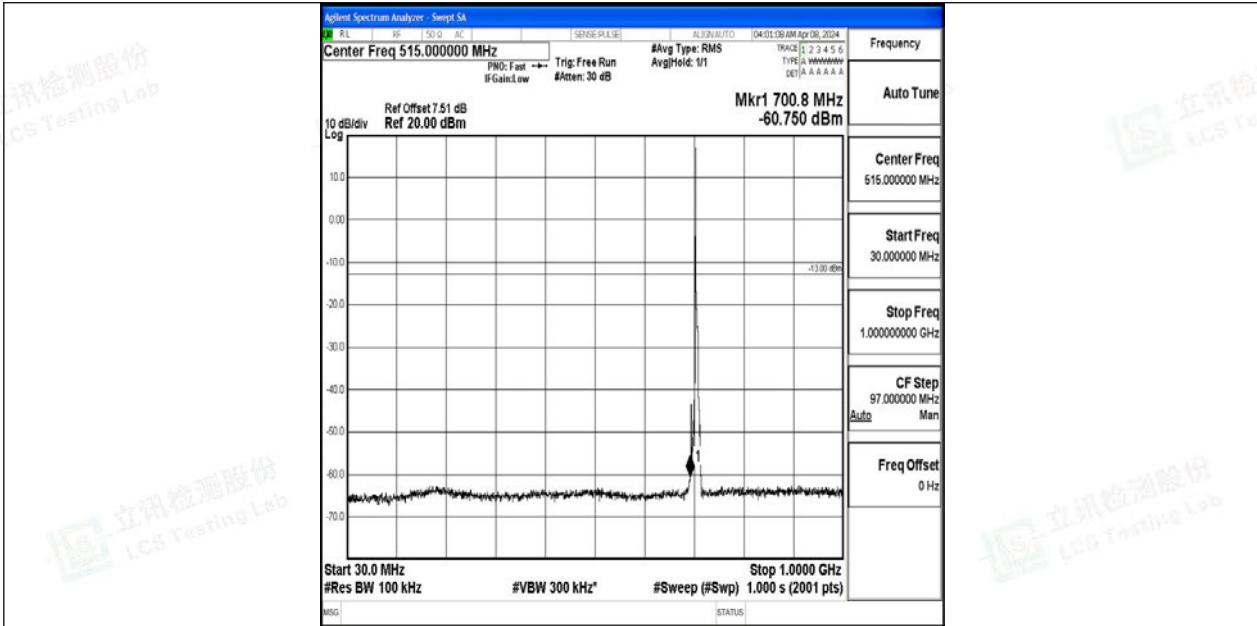

Band12_5MHz_QPSK_23155_1RB#0_0.15~30_0.15~30

Band12_5MHz_QPSK_23155_1RB#0_30~1000_30~1000