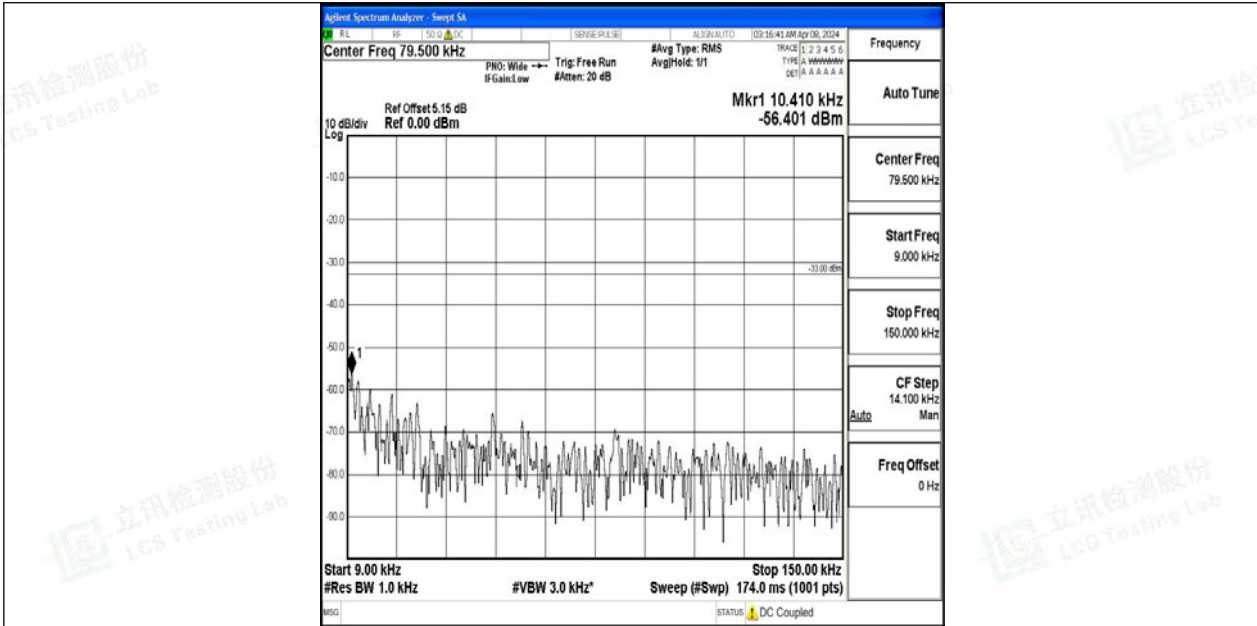

Band12_1.4MHz_64QAM_23095_1RB#0_3000~10000_3000~10000

Band12_1.4MHz_QPSK_23173_1RB#0_0.009~0.15_0.009~0.15