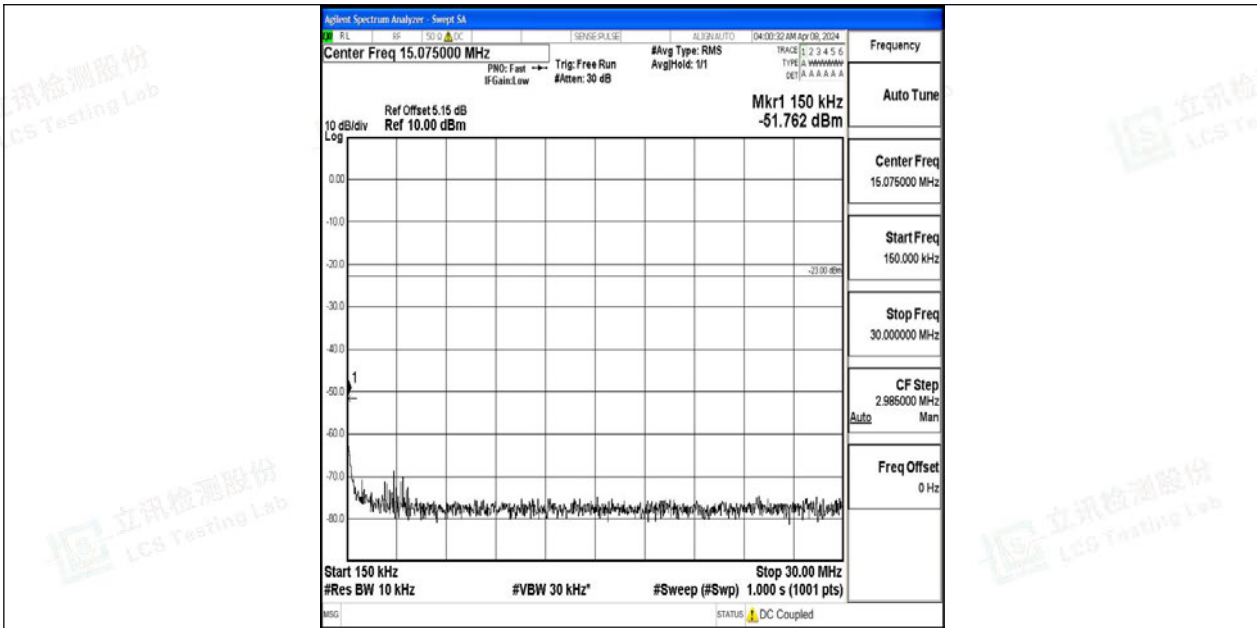

Band12_5MHz_QPSK_23095_1RB#0_0.15~30_0.15~30

Band12_5MHz_QPSK_23095_1RB#0_30~1000_30~1000

Band12_5MHz_QPSK_23095_1RB#0_1000~3000_1000~3000

Band12_5MHz_QPSK_23095_1RB#0_3000~10000_3000~10000

Band12_5MHz_64QAM_23095_1RB#0_0.009~0.15_0.009~0.15