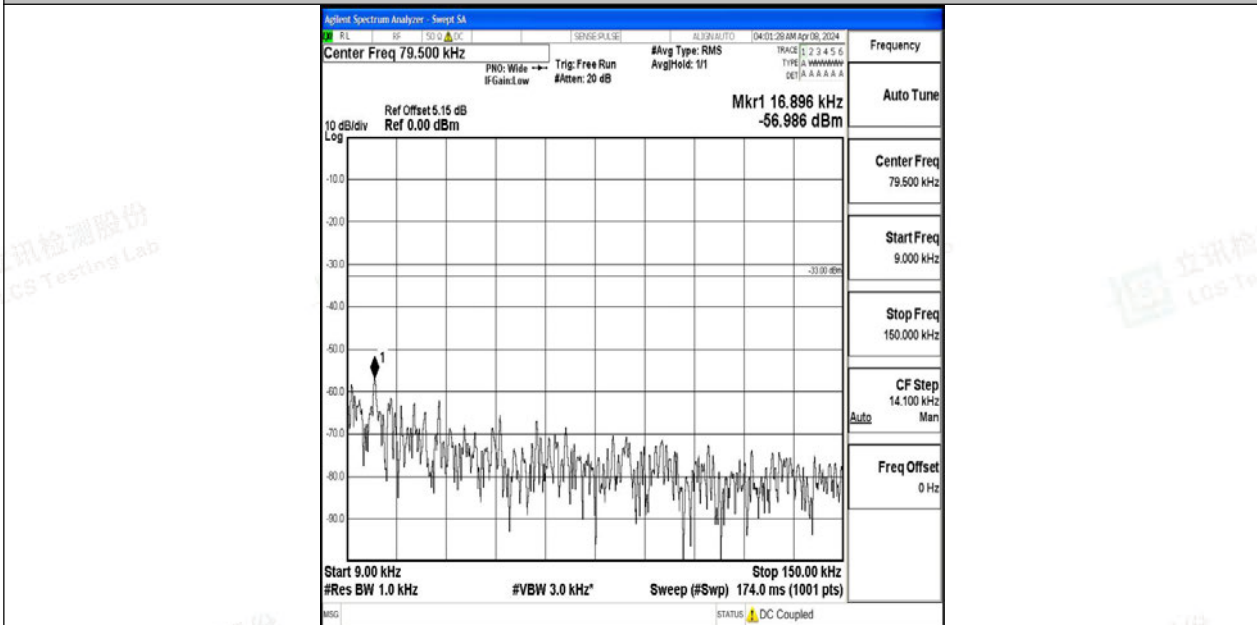

Band12_5MHz_QPSK_23155_1RB#0_0.15~30_0.15~30

Band12_5MHz_QPSK_23155_1RB#0_30~1000_30~1000

Band12_5MHz_QPSK_23155_1RB#0_1000~3000_1000~3000

Band12_5MHz_QPSK_23155_1RB#0_3000~10000_3000~10000

Band12_5MHz_64QAM_23155_1RB#0_0.009~0.15_0.009~0.15