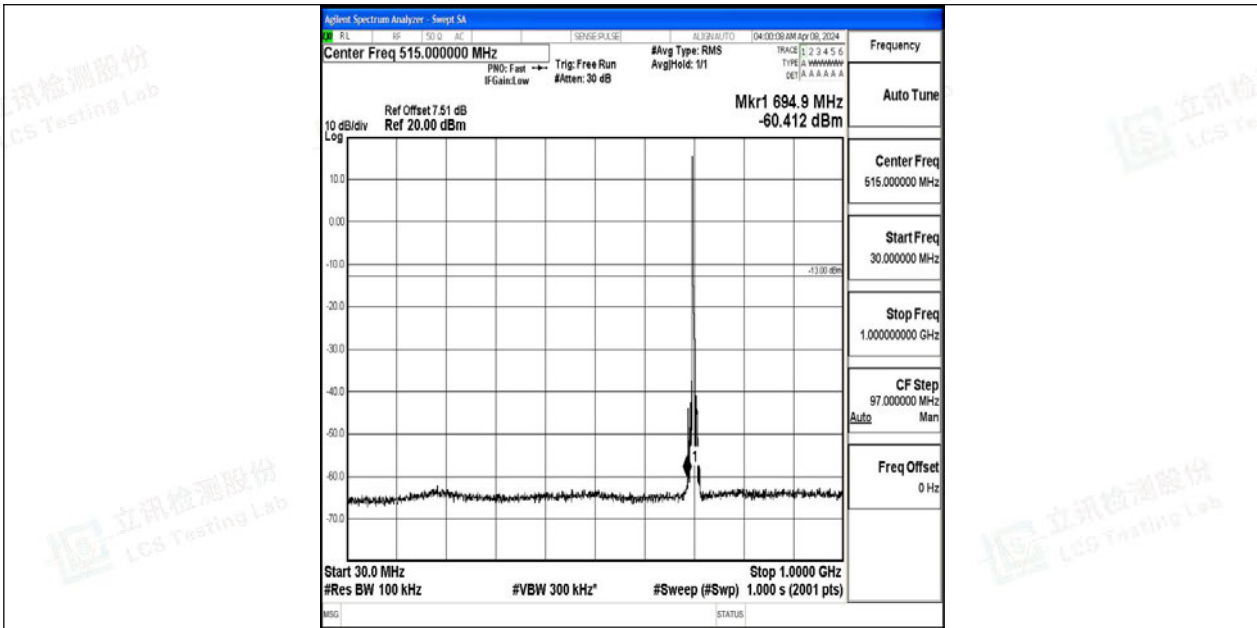

Band12_5MHz_QPSK_23095_1RB#0_0.15~30_0.15~30

Band12_5MHz_QPSK_23095_1RB#0_30~1000_30~1000