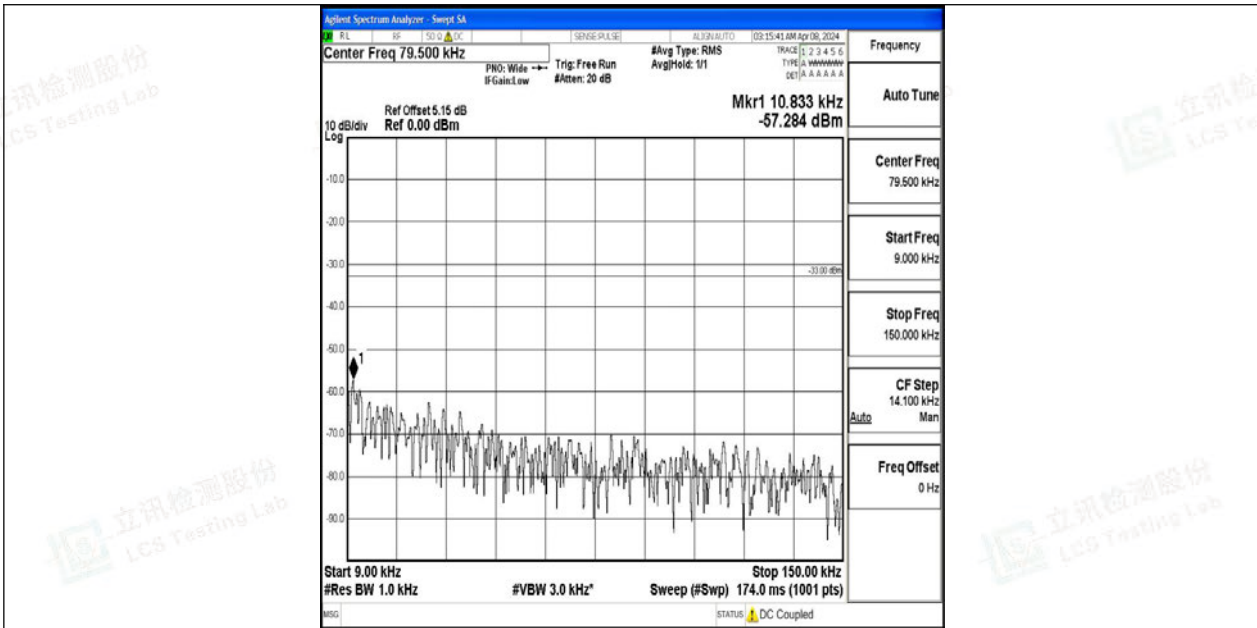

Band12_1.4MHz_64QAM_23017_1RB#0_0.15~30_0.15~30

Band12_1.4MHz_64QAM_23017_1RB#0_30~1000_30~1000

Band12_1.4MHz_64QAM_23017_1RB#0_1000~3000_1000~3000

Band12_1.4MHz_64QAM_23017_1RB#0_3000~10000_3000~10000

Band12_1.4MHz_QPSK_23095_1RB#0_0.009~0.15_0.009~0.15