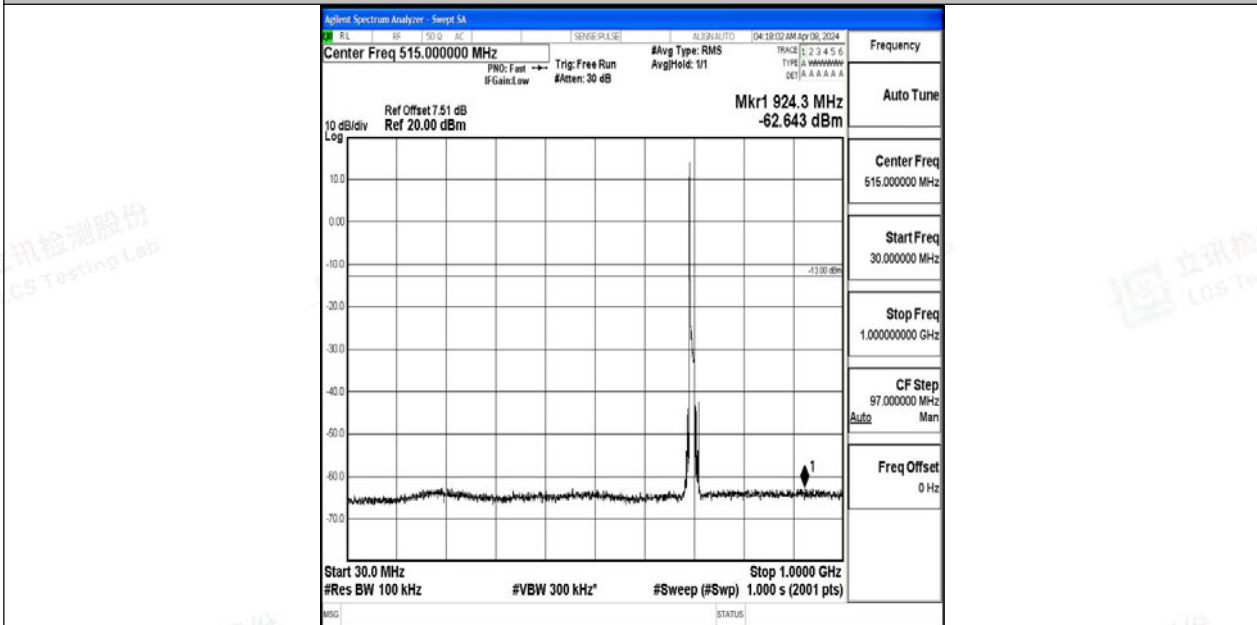

Band12_10MHz_64QAM_23060_1RB#0_0.15~30_0.15~30

Band12_10MHz_64QAM_23060_1RB#0_30~1000_30~1000