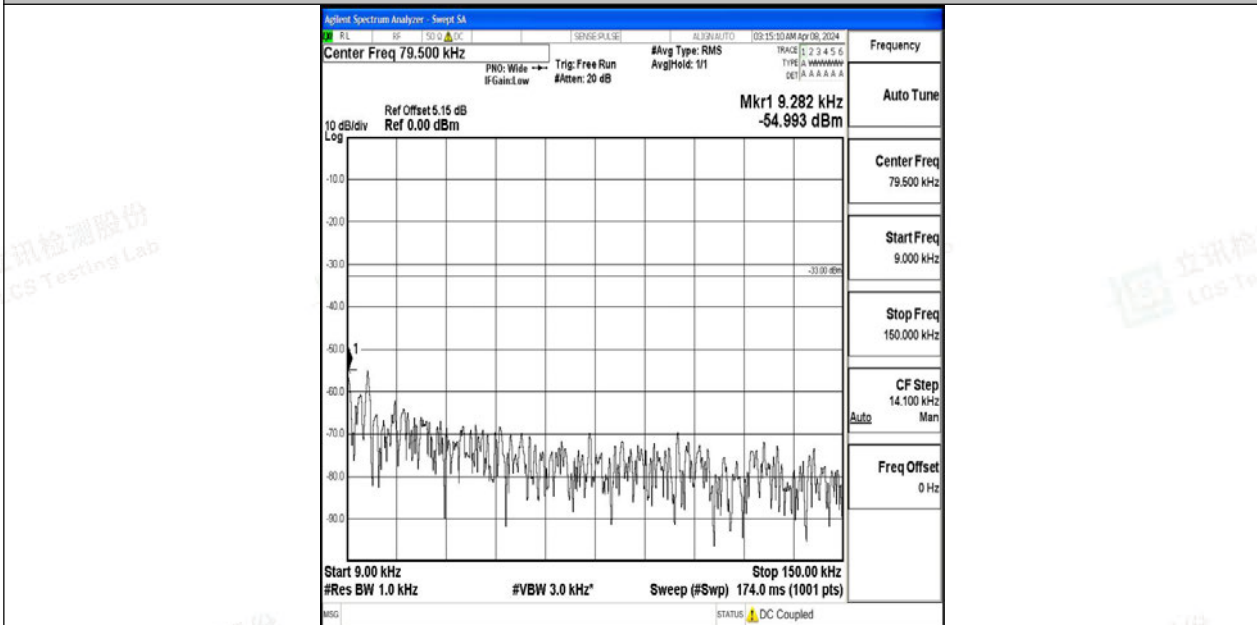

Band12_1.4MHz_QPSK_23017_1RB#0_30~1000_30~1000

Band12_1.4MHz_QPSK_23017_1RB#0_1000~3000_1000~3000

Band12_1.4MHz_QPSK_23017_1RB#0_3000~10000_3000~10000

Band12_1.4MHz_64QAM_23017_1RB#0_0.009~0.15_0.009~0.15