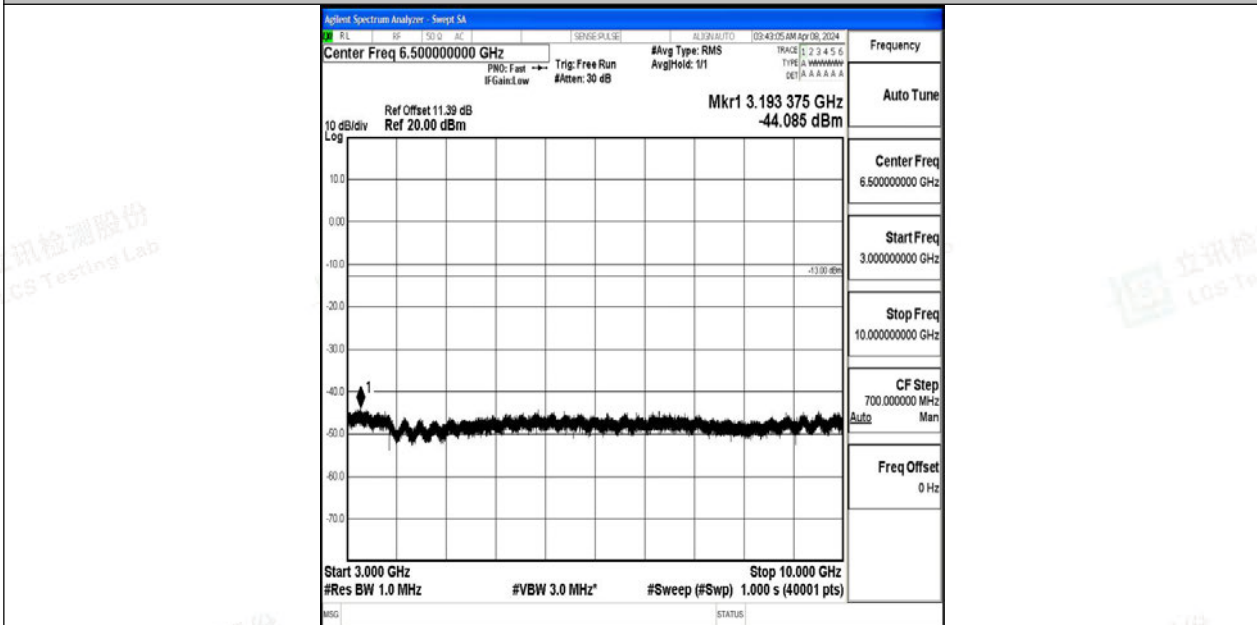

Band12_3MHz_64QAM_23165_1RB#0_0.15~30_0.15~30

Band12_3MHz_64QAM_23165_1RB#0_30~1000_30~1000

Band12_3MHz_64QAM_23165_1RB#0_1000~3000_1000~3000

Band12_3MHz_64QAM_23165_1RB#0_3000~10000_3000~10000

Band12_5MHz_QPSK_23035_1RB#0_0.009~0.15_0.009~0.15