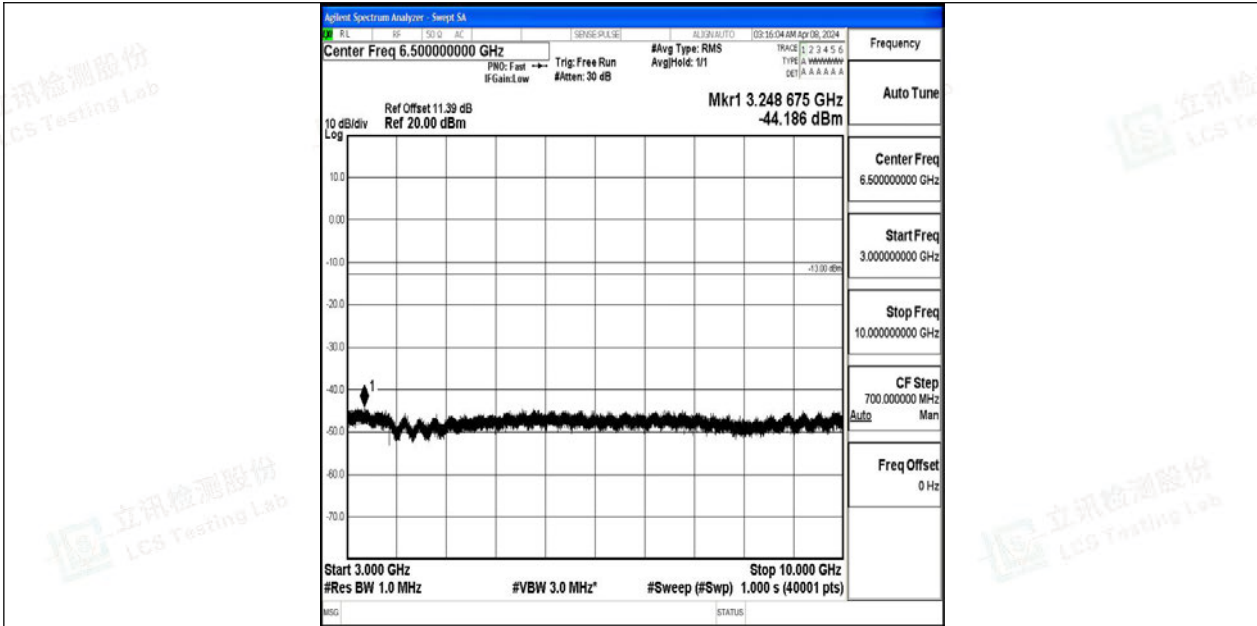

Band12_1.4MHz_QPSK_23095_1RB#0_0.15~30_0.15~30

Band12_1.4MHz_QPSK_23095_1RB#0_30~1000_30~1000

Band12_1.4MHz_QPSK_23095_1RB#0_1000~3000_1000~3000

Band12_1.4MHz_64QAM_23095_1RB#0_0.15~30_0.15~30

Band12_1.4MHz_64QAM_23095_1RB#0_30~1000_30~1000