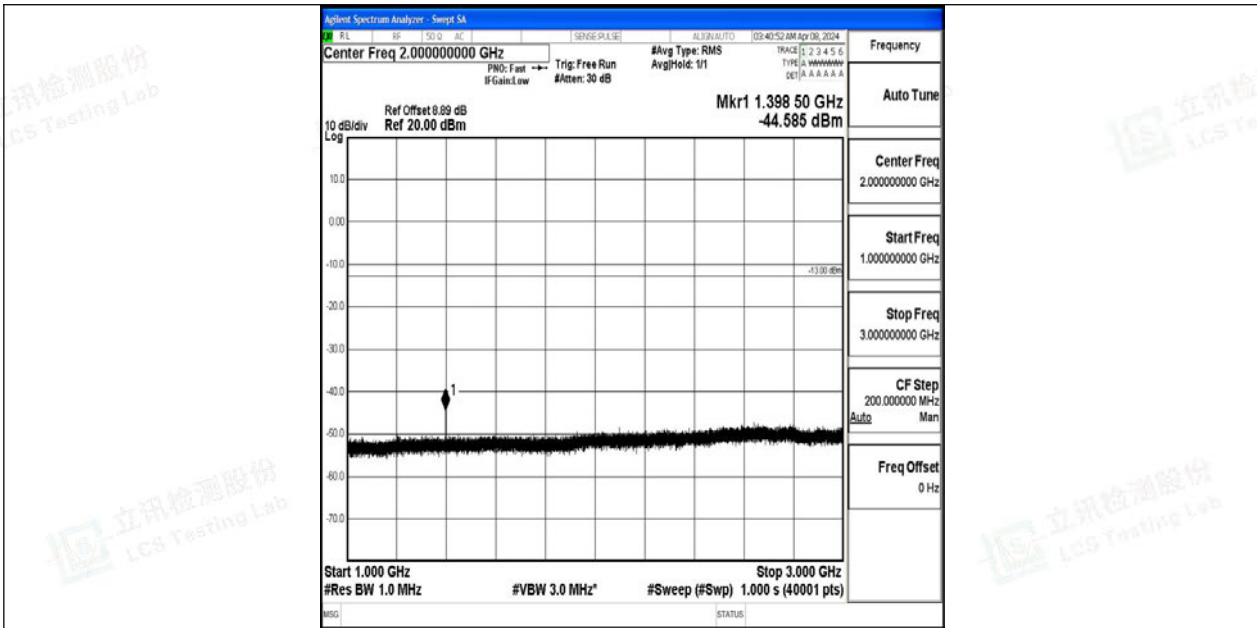

Band12_3MHz_64QAM_23025_1RB#0_30~1000_30~1000

Band12_3MHz_64QAM_23025_1RB#0_1000~3000_1000~3000