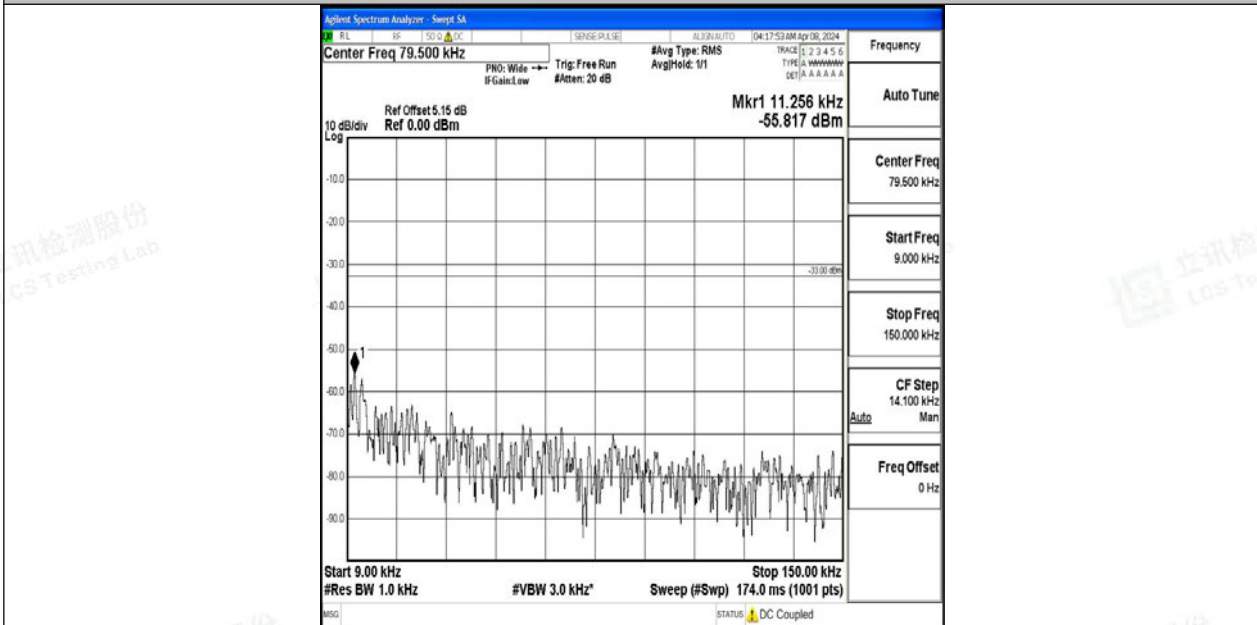

Band12_10MHz_QPSK_23060_1RB#0_0.15~30_0.15~30

Band12_10MHz_QPSK_23060_1RB#0_30~1000_30~1000

Band12_10MHz_QPSK_23060_1RB#0_1000~3000_1000~3000

Band12_10MHz_QPSK_23060_1RB#0_3000~10000_3000~10000

Band12_10MHz_64QAM_23060_1RB#0_0.009~0.15_0.009~0.15