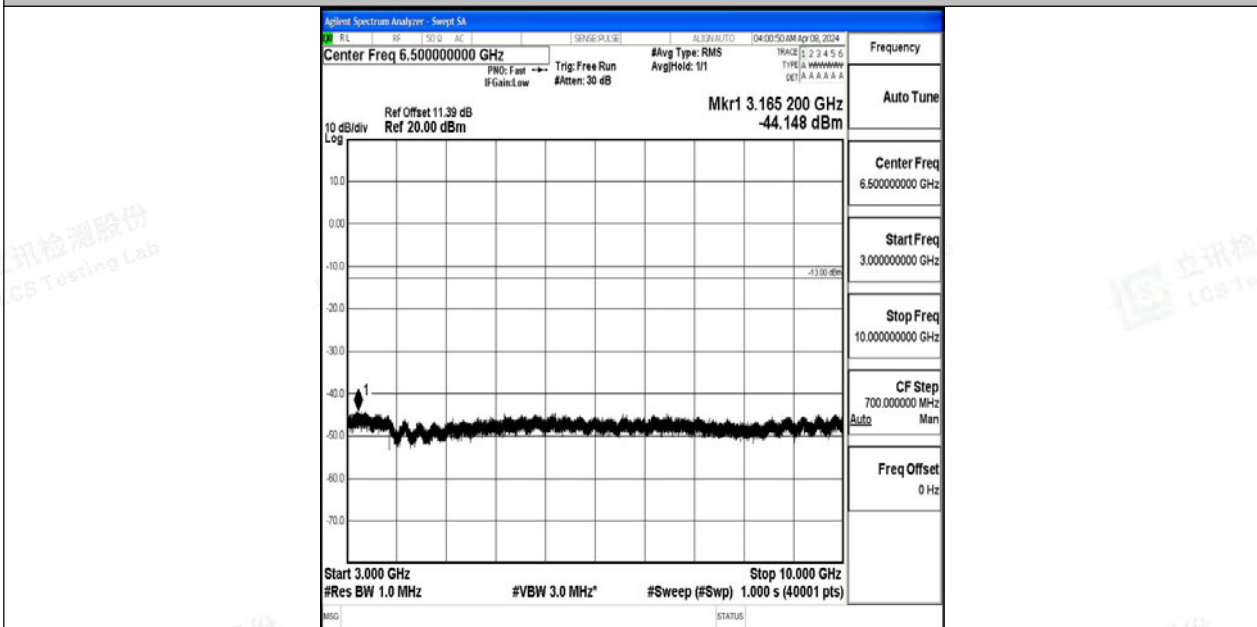

Band12_5MHz_64QAM_23095_1RB#0_0.15~30_0.15~30

Band12_5MHz_64QAM_23095_1RB#0_30~1000_30~1000

Band12_5MHz_64QAM_23095_1RB#0_1000~3000_1000~3000

Band12_5MHz_64QAM_23095_1RB#0_3000~10000_3000~10000

Band12_5MHz_QPSK_23155_1RB#0_0.009~0.15_0.009~0.15