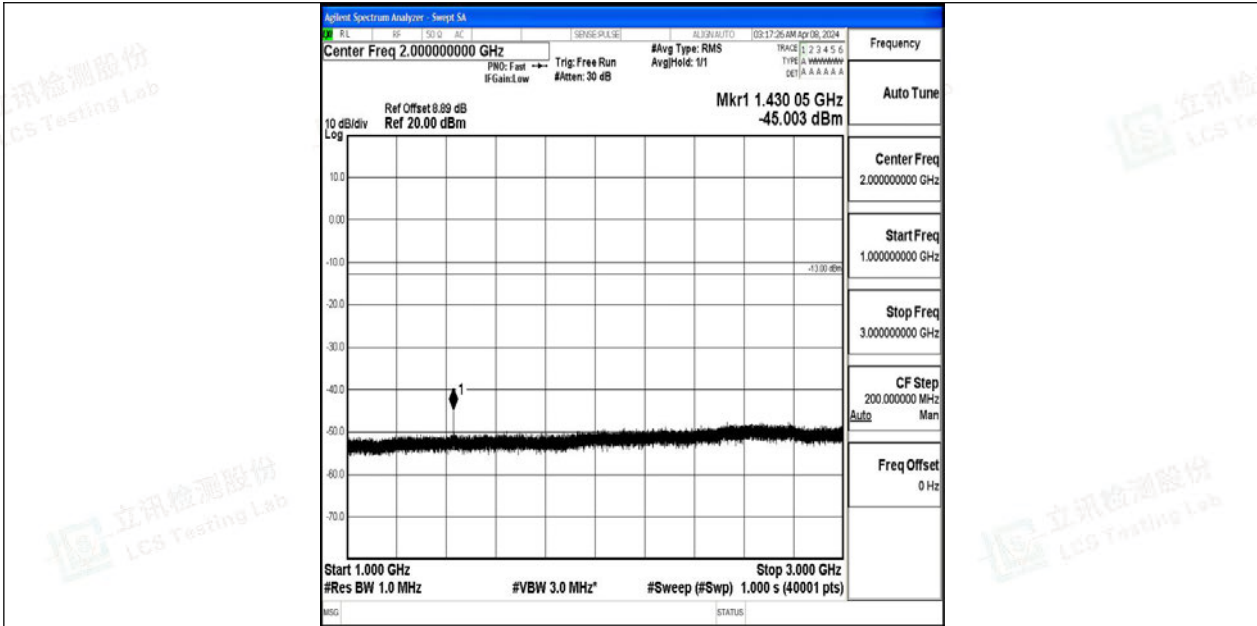

Band12_1.4MHz_64QAM_23173_1RB#0_30~1000_30~1000

Band12_1.4MHz_64QAM_23173_1RB#0_1000~3000_1000~3000