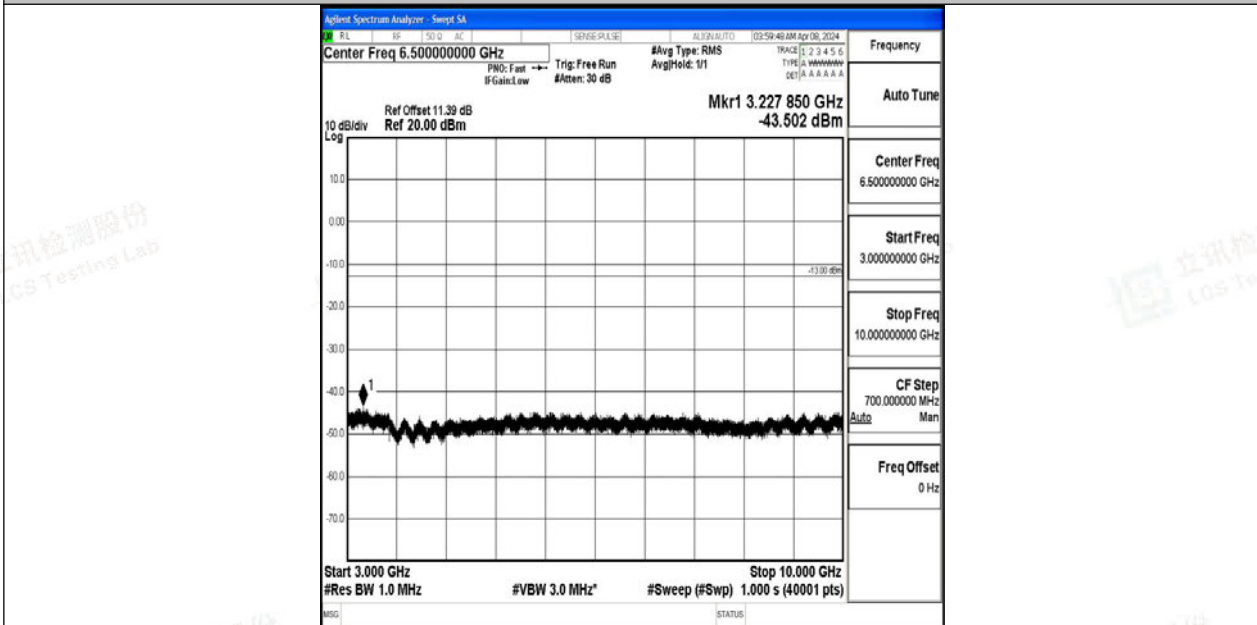

Band12_5MHz_64QAM_23035_1RB#0_0.15~30_0.15~30

Band12_5MHz_64QAM_23035_1RB#0_30~1000_30~1000

Band12_5MHz_64QAM_23035_1RB#0_1000~3000_1000~3000

Band12_5MHz_64QAM_23035_1RB#0_3000~10000_3000~10000

Band12_5MHz_QPSK_23095_1RB#0_0.009~0.15_0.009~0.15