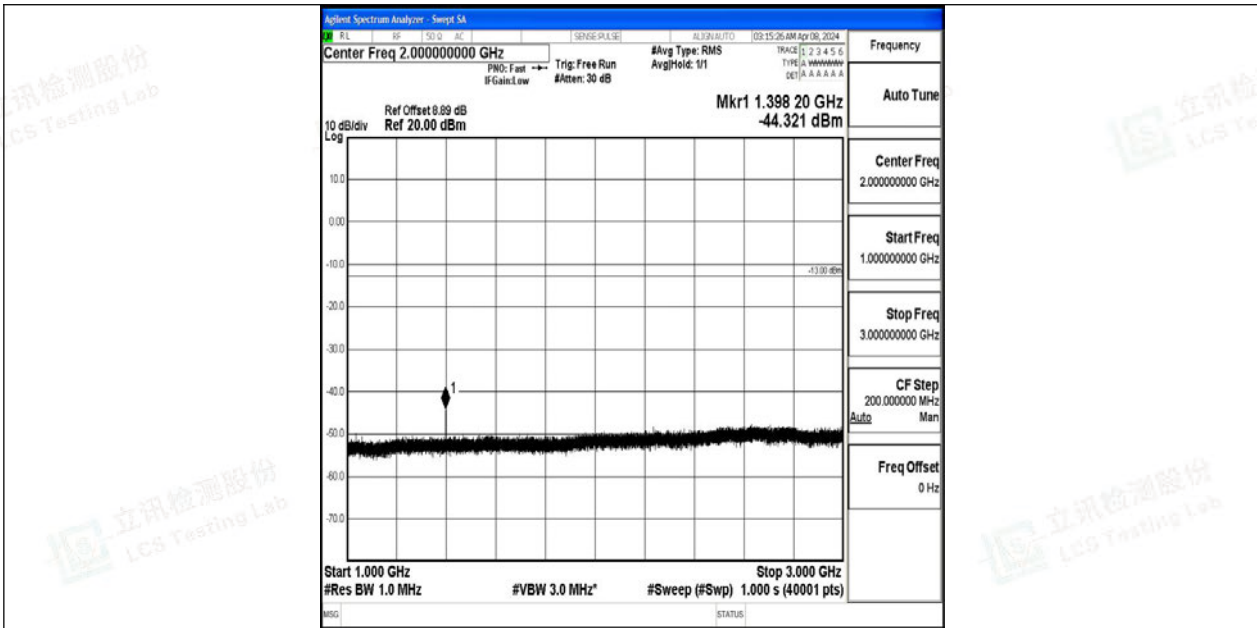

Band12_1.4MHz_64QAM_23017_1RB#0_30~1000_30~1000

Band12_1.4MHz_64QAM_23017_1RB#0_1000~3000_1000~3000