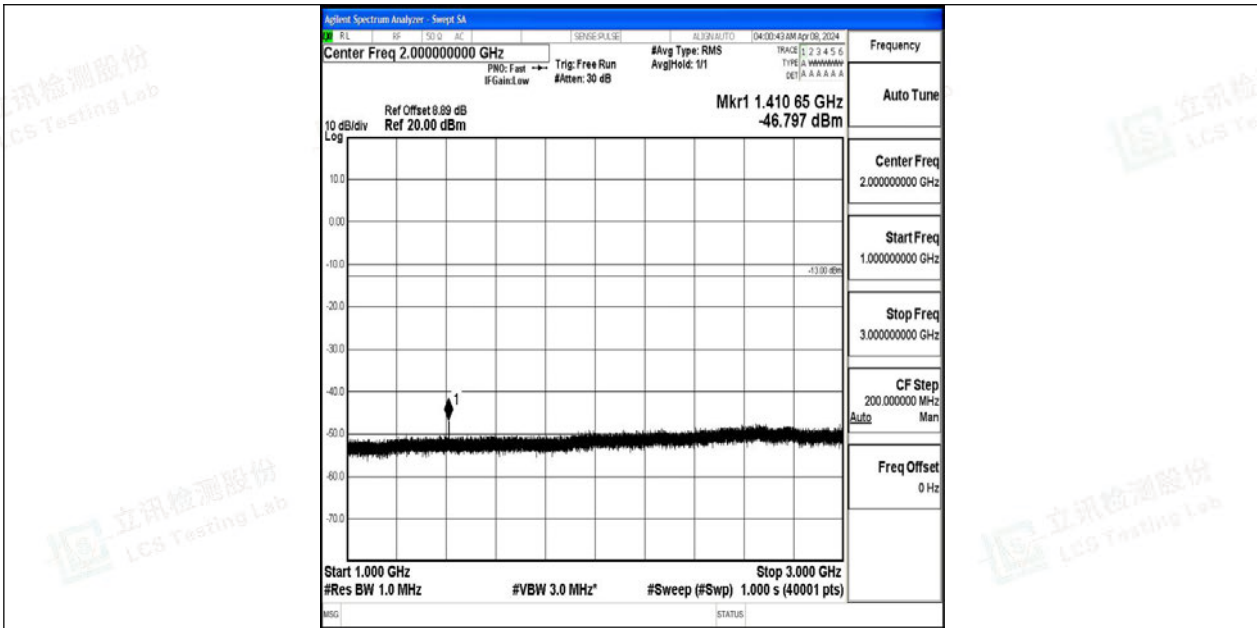

Band12_5MHz_64QAM_23095_1RB#0_30~1000_30~1000

Band12_5MHz_64QAM_23095_1RB#0_1000~3000_1000~3000