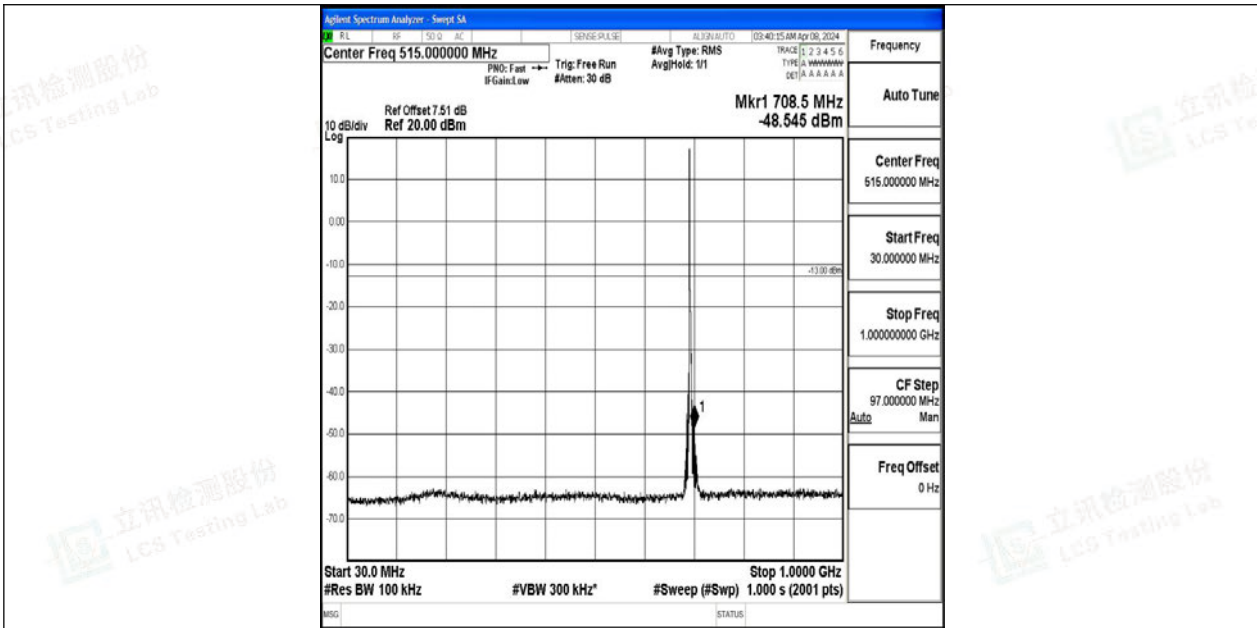

Band12_3MHz_QPSK_23025_1RB#0_0.15~30_0.15~30

Band12_3MHz_QPSK_23025_1RB#0_30~1000_30~1000