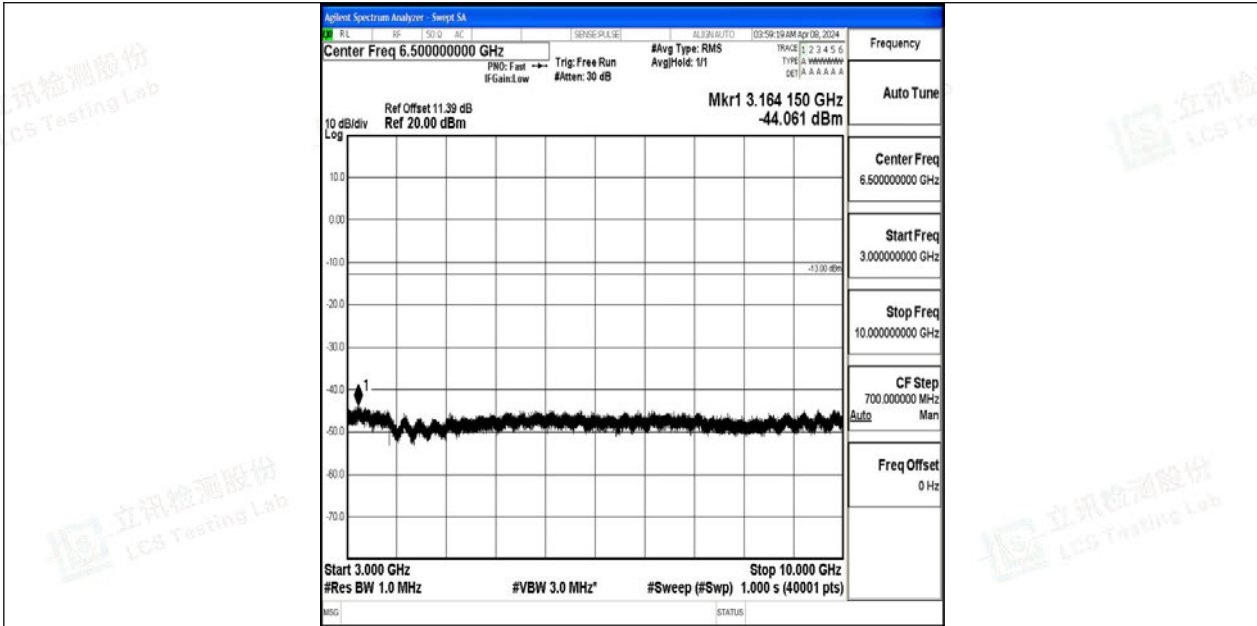

Band12_5MHz_QPSK_23035_1RB#0_0.15~30_0.15~30

Band12_5MHz_QPSK_23035_1RB#0_30~1000_30~1000

Band12_5MHz_QPSK_23035_1RB#0_1000~3000_1000~3000

Band12_5MHz_QPSK_23035_1RB#0_3000~10000_3000~10000

Band12_5MHz_64QAM_23035_1RB#0_0.009~0.15_0.009~0.15