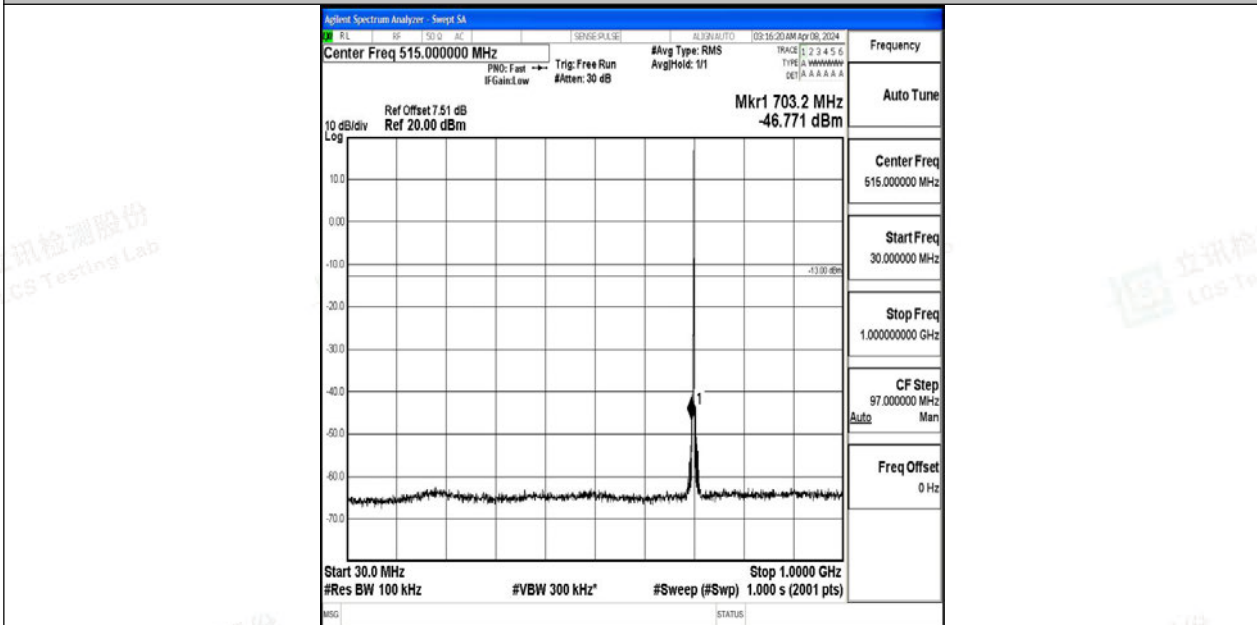

Band12_1.4MHz_QPSK_23095_1RB#0_0.15~30_0.15~30

Band12_1.4MHz_QPSK_23095_1RB#0_30~1000_30~1000

Band12_1.4MHz_QPSK_23095_1RB#0_1000~3000_1000~3000

Band12_1.4MHz_64QAM_23095_1RB#0_0.15~30_0.15~30

Band12_1.4MHz_64QAM_23095_1RB#0_30~1000_30~1000