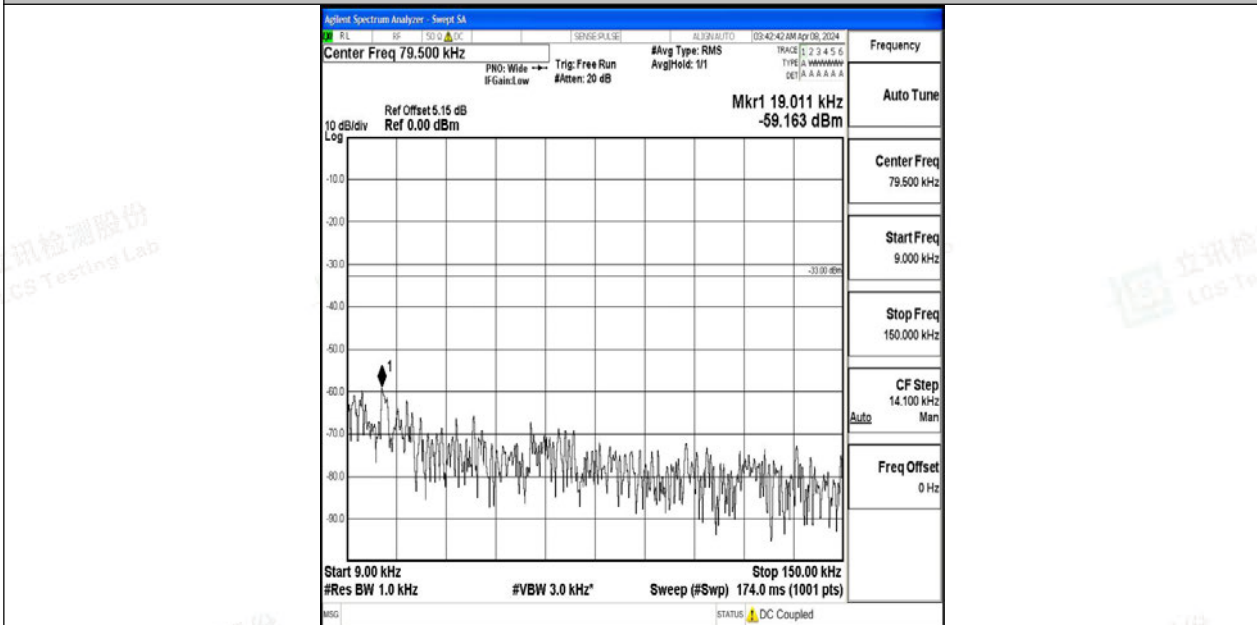

Band12_3MHz_QPSK_23165_1RB#0_0.15~30_0.15~30

Band12_3MHz_QPSK_23165_1RB#0_30~1000_30~1000

Band12_3MHz_QPSK_23165_1RB#0_1000~3000_1000~3000

Band12_3MHz_QPSK_23165_1RB#0_3000~10000_3000~10000

Band12_3MHz_64QAM_23165_1RB#0_0.009~0.15_0.009~0.15