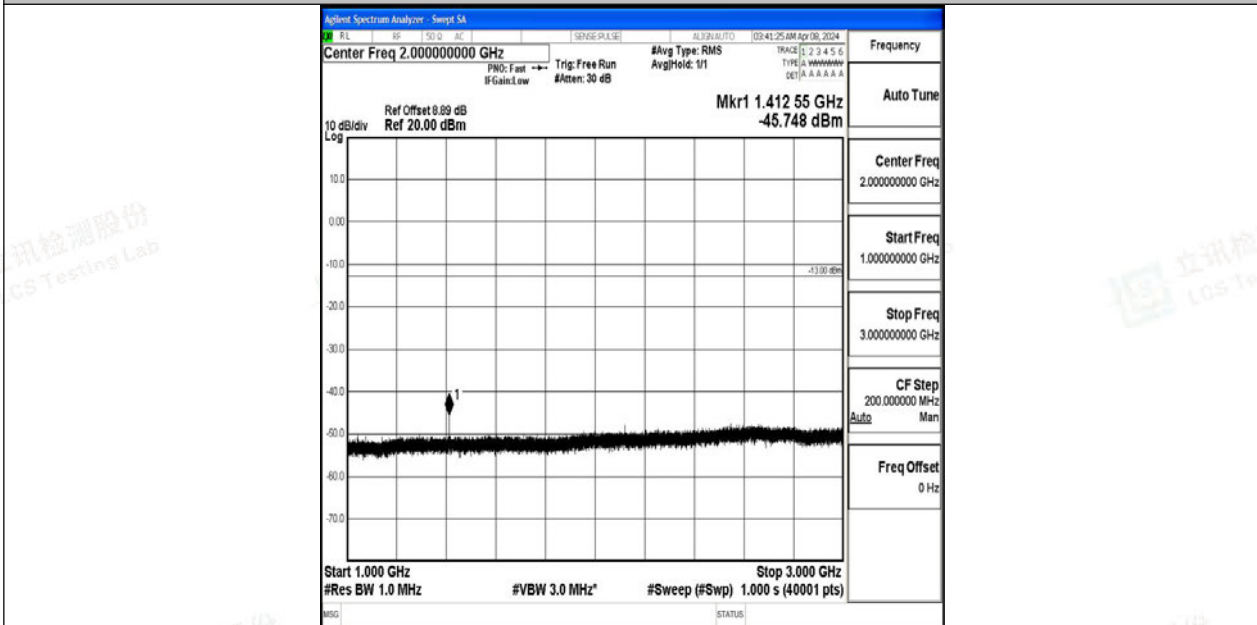

Band12_3MHz_QPSK_23095_1RB#0_30~1000_30~1000

Band12_3MHz_QPSK_23095_1RB#0_1000~3000_1000~3000