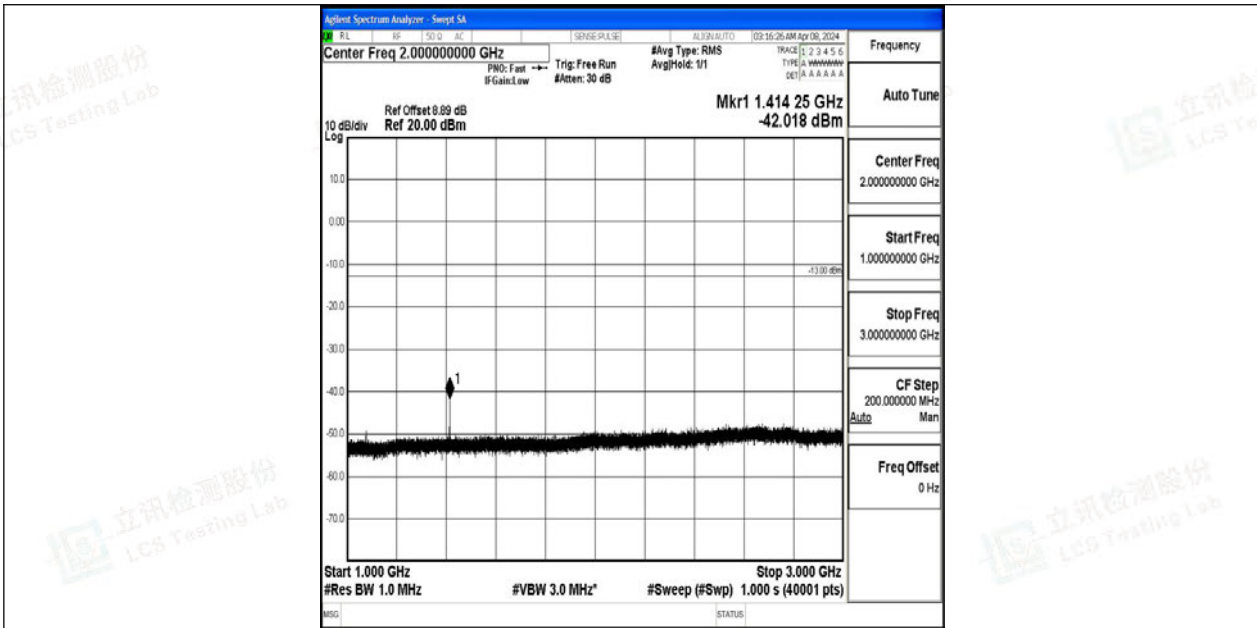

Band12_1.4MHz_QPSK_23095_1RB#0_0.15~30_0.15~30

Band12_1.4MHz_QPSK_23095_1RB#0_30~1000_30~1000

Band12_1.4MHz_QPSK_23095_1RB#0_1000~3000_1000~3000

Band12_1.4MHz_64QAM_23095_1RB#0_0.15~30_0.15~30

Band12_1.4MHz_64QAM_23095_1RB#0_30~1000_30~1000