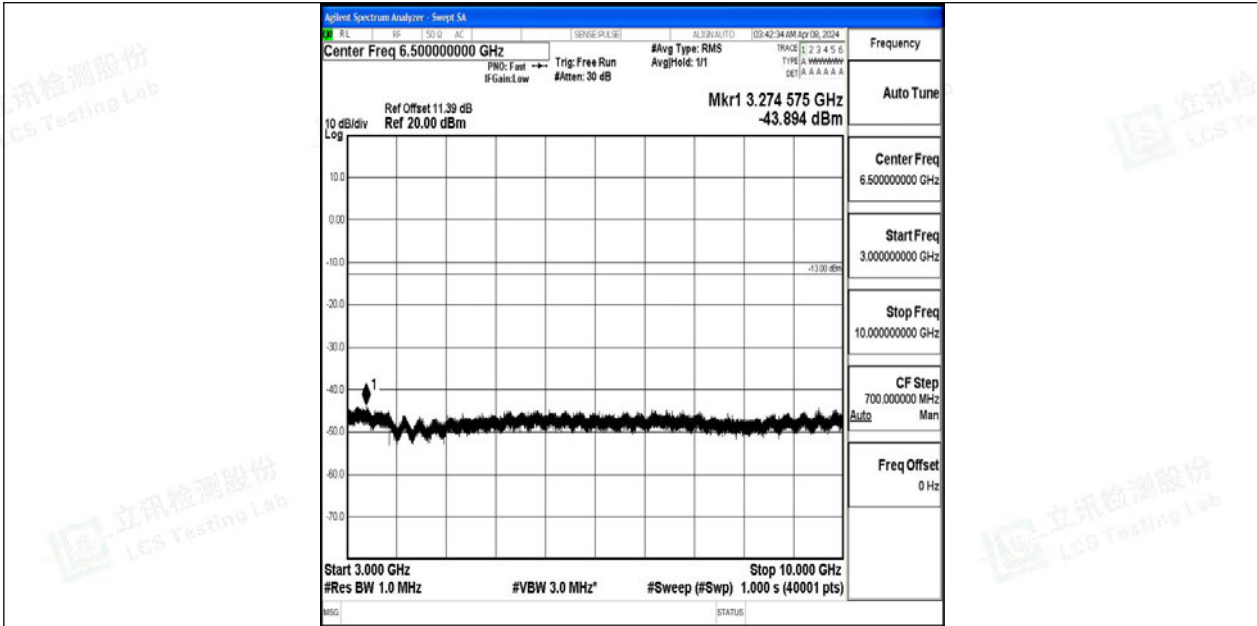

Band12_3MHz_QPSK_23165_1RB#0_0.15~30_0.15~30

Band12_3MHz_QPSK_23165_1RB#0_30~1000_30~1000

Band12_3MHz_QPSK_23165_1RB#0_1000~3000_1000~3000

Band12_3MHz_QPSK_23165_1RB#0_3000~10000_3000~10000

Band12_3MHz_64QAM_23165_1RB#0_0.009~0.15_0.009~0.15