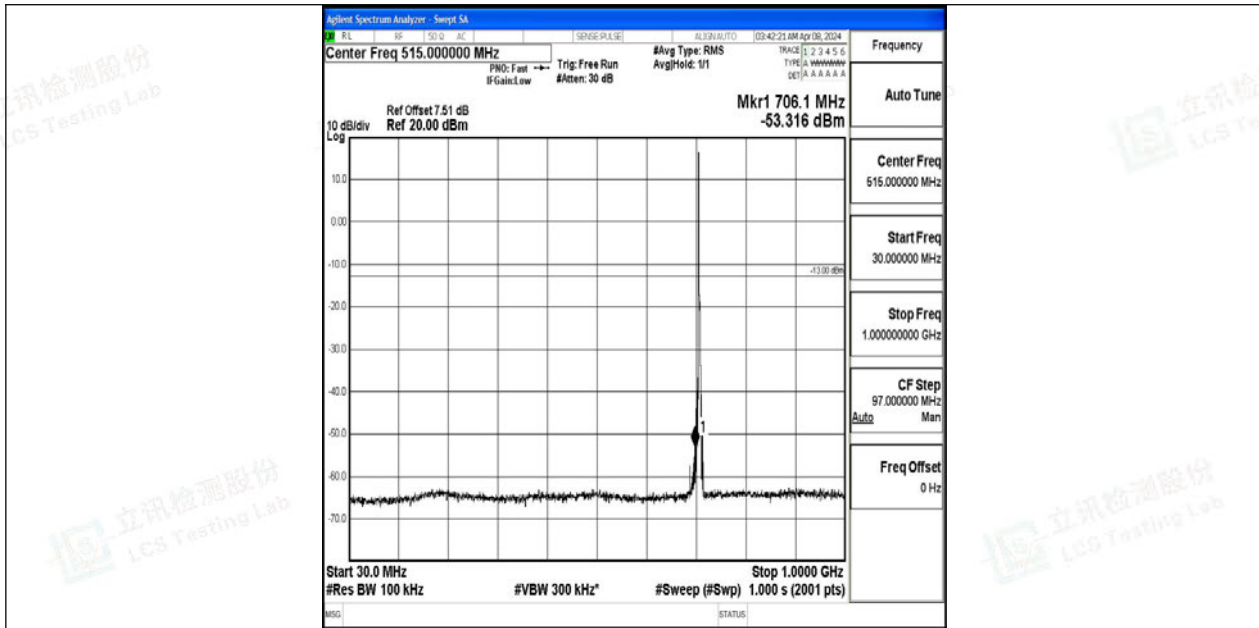

Band12_3MHz_QPSK_23165_1RB#0_0.15~30_0.15~30

Band12_3MHz_QPSK_23165_1RB#0_30~1000_30~1000