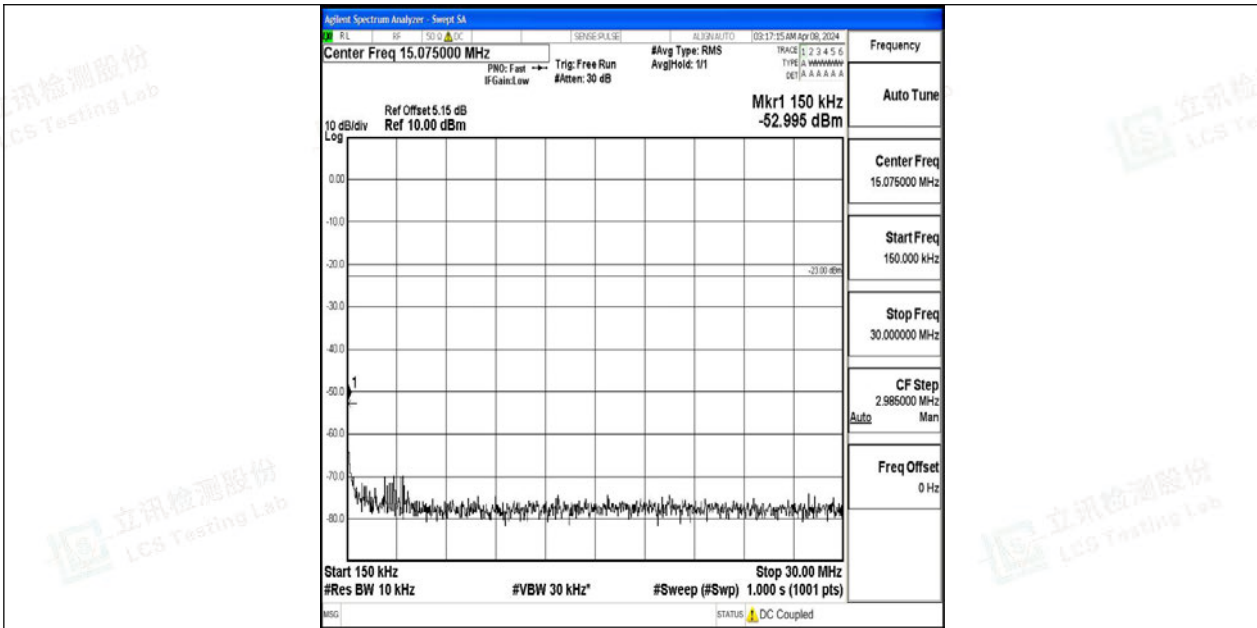

Band12_1.4MHz_QPSK_23173_1RB#0_30~1000_30~1000

Band12_1.4MHz_QPSK_23173_1RB#0_1000~3000_1000~3000

Band12_1.4MHz_QPSK_23173_1RB#0_3000~10000_3000~10000

Band12_1.4MHz_64QAM_23173_1RB#0_0.009~0.15_0.009~0.15