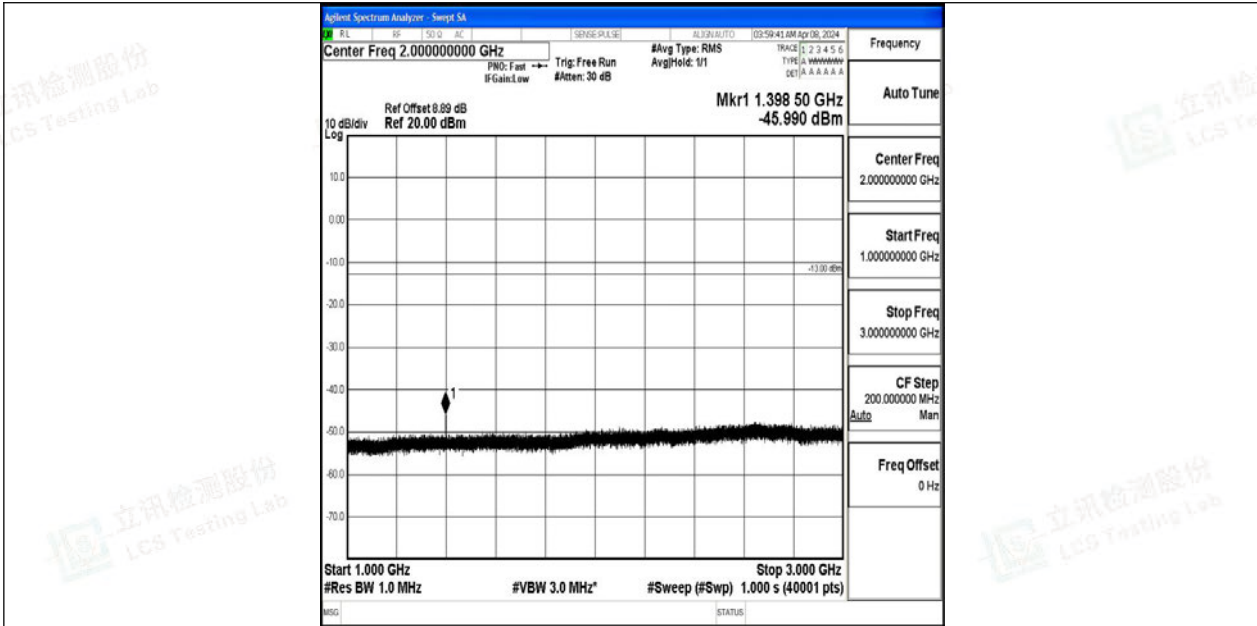

Band12_5MHz_64QAM_23035_1RB#0_30~1000_30~1000

Band12_5MHz_64QAM_23035_1RB#0_1000~3000_1000~3000