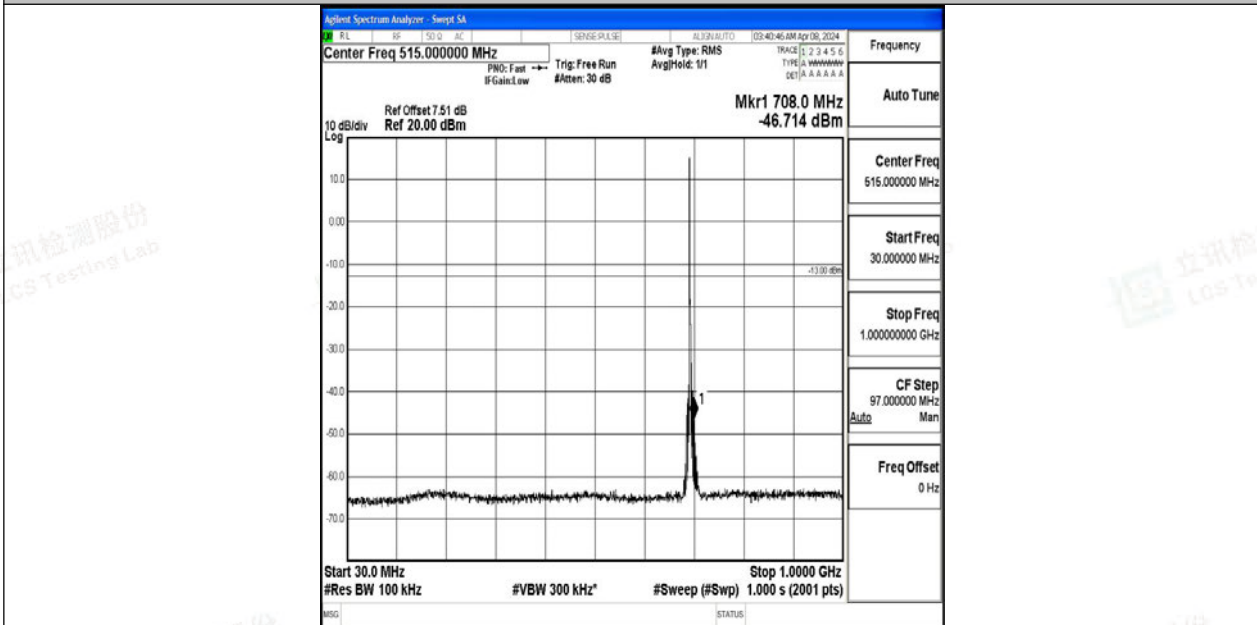

Band12_3MHz_64QAM_23025_1RB#0_0.15~30_0.15~30

Band12_3MHz_64QAM_23025_1RB#0_30~1000_30~1000