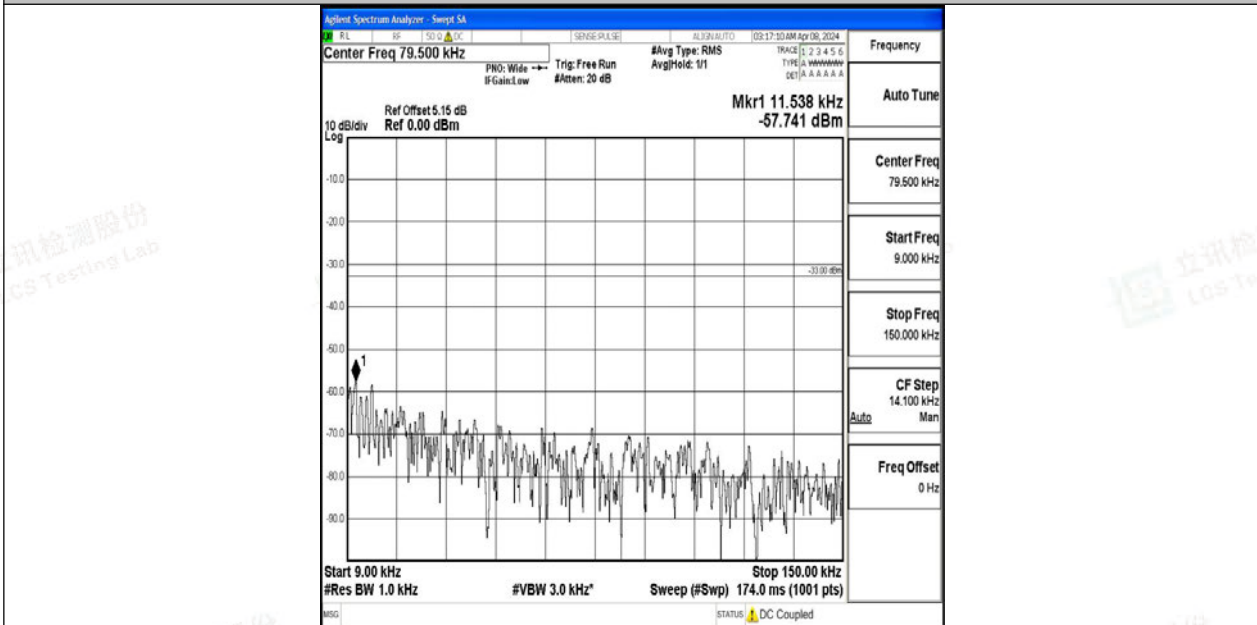

Band12_1.4MHz_QPSK_23173_1RB#0_30~1000_30~1000

Band12_1.4MHz_QPSK_23173_1RB#0_1000~3000_1000~3000

Band12_1.4MHz_QPSK_23173_1RB#0_3000~10000_3000~10000

Band12_1.4MHz_64QAM_23173_1RB#0_0.009~0.15_0.009~0.15