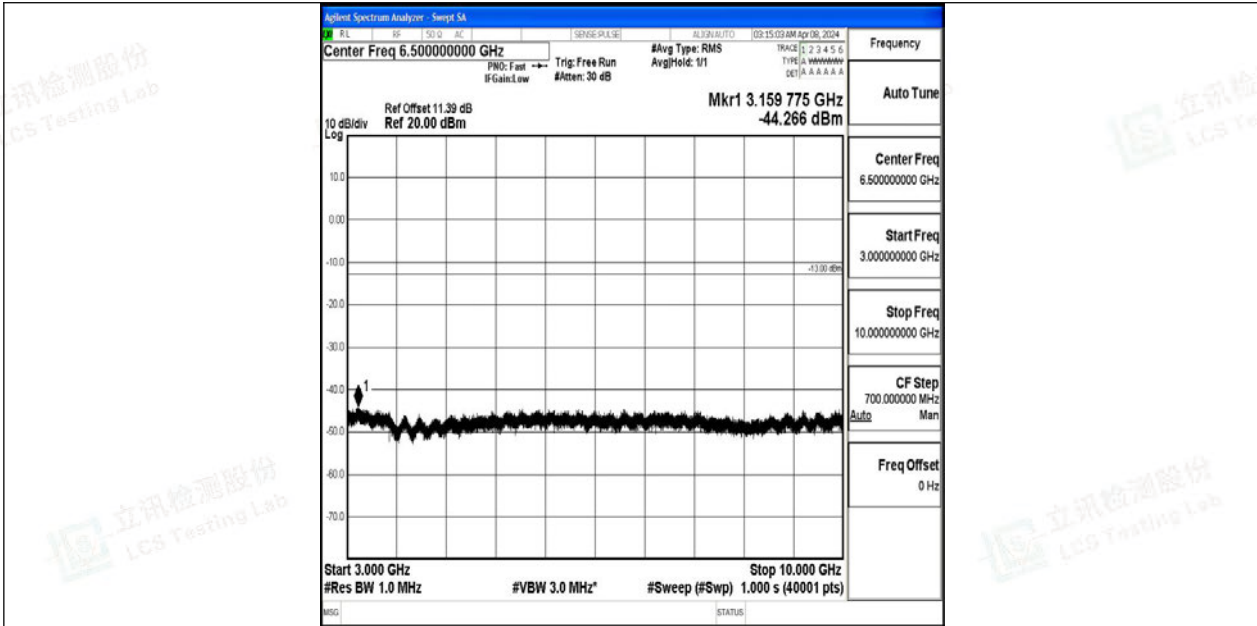

Band12_1.4MHz_QPSK_23017_1RB#0_30~1000_30~1000

Band12_1.4MHz_QPSK_23017_1RB#0_1000~3000_1000~3000

Band12_1.4MHz_QPSK_23017_1RB#0_3000~10000_3000~10000

Band12_1.4MHz_64QAM_23017_1RB#0_0.009~0.15_0.009~0.15