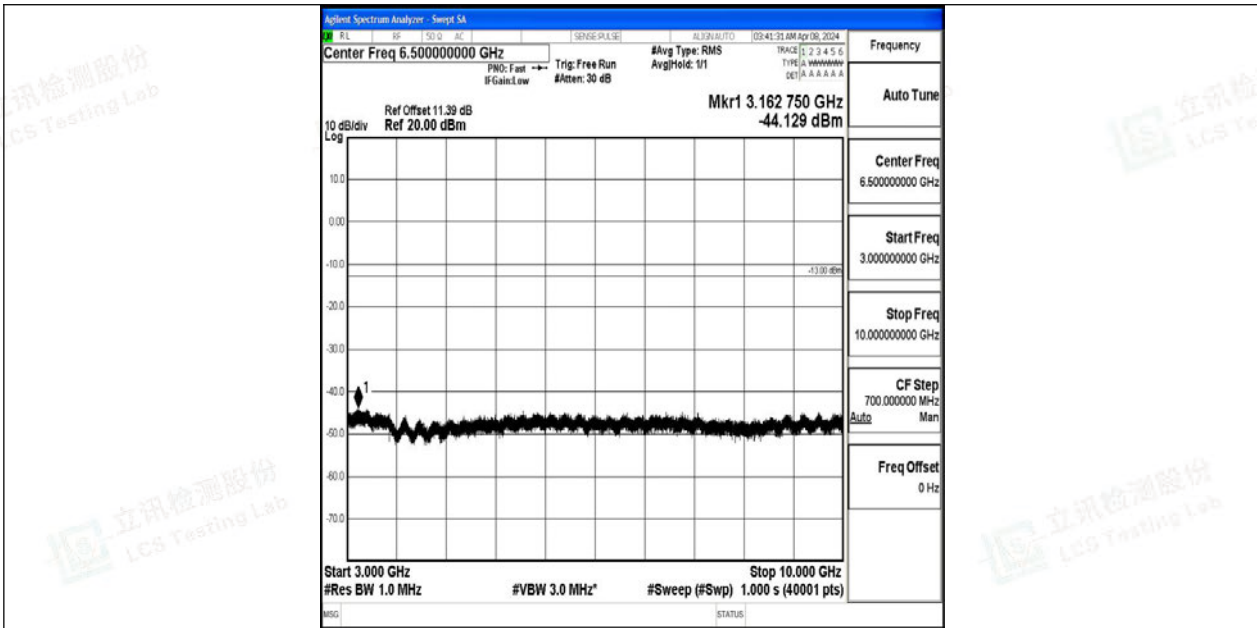

Band12_3MHz_QPSK_23095_1RB#0_0.15~30_0.15~30

Band12_3MHz_QPSK_23095_1RB#0_30~1000_30~1000

Band12_3MHz_QPSK_23095_1RB#0_1000~3000_1000~3000

Band12_3MHz_QPSK_23095_1RB#0_3000~10000_3000~10000

Band12_3MHz_64QAM_23095_1RB#0_0.009~0.15_0.009~0.15