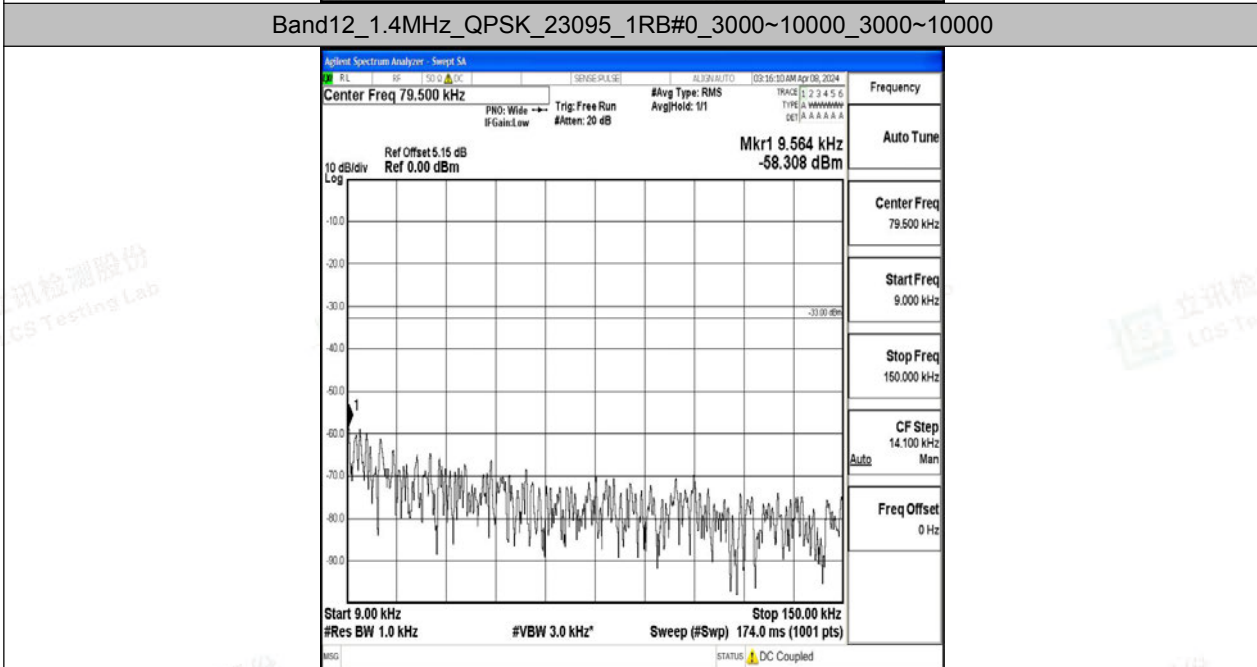

Band12_1.4MHz_QPSK_23095_1RB#0_0.15~30_0.15~30

Band12_1.4MHz_QPSK_23095_1RB#0_30~1000_30~1000

Band12_1.4MHz_QPSK_23095_1RB#0_1000~3000_1000~3000

Band12_1.4MHz_64QAM_23095_1RB#0_0.15~30_0.15~30

Band12_1.4MHz_64QAM_23095_1RB#0_30~1000_30~1000