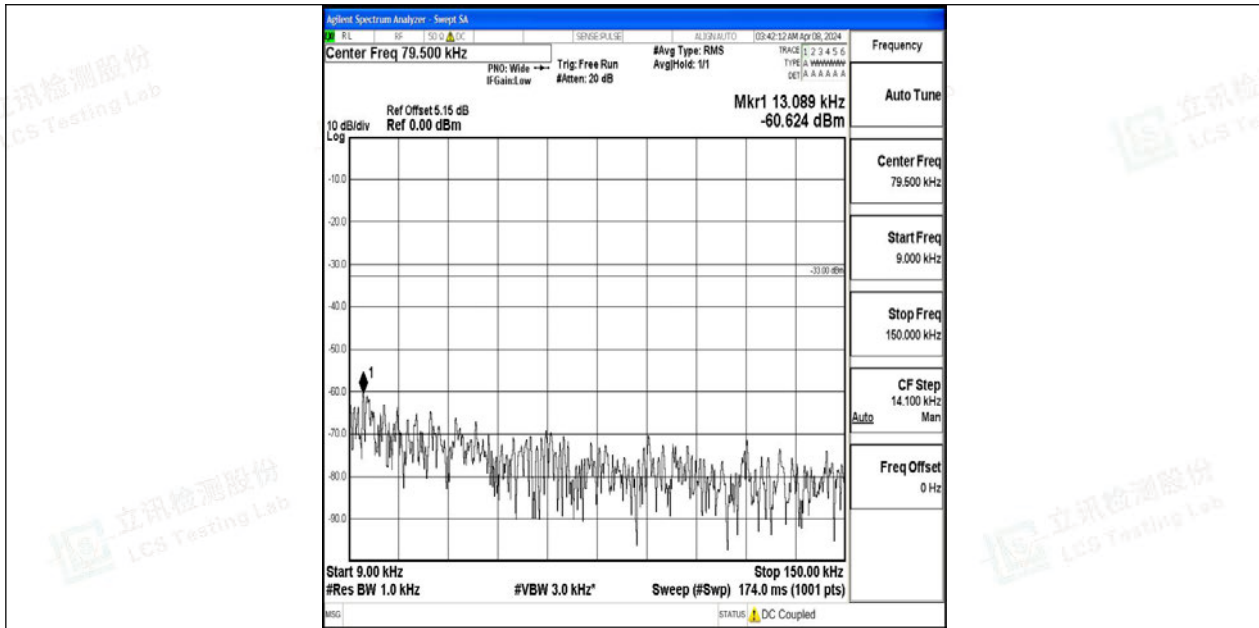

Band12_3MHz_64QAM_23095_1RB#0_0.15~30_0.15~30

Band12_3MHz_64QAM_23095_1RB#0_30~1000_30~1000

Band12_3MHz_64QAM_23095_1RB#0_1000~3000_1000~3000

Band12_3MHz_64QAM_23095_1RB#0_3000~10000_3000~10000

Band12_3MHz_QPSK_23165_1RB#0_0.009~0.15_0.009~0.15