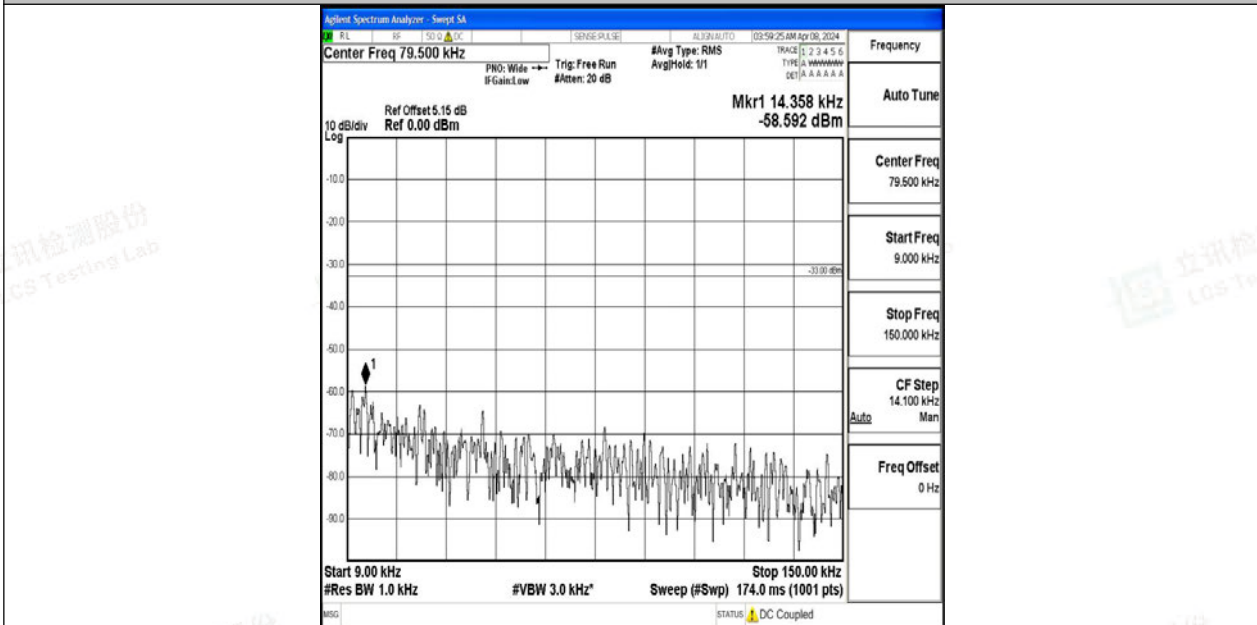

Band12_5MHz_QPSK_23035_1RB#0_0.15~30_0.15~30

Band12_5MHz_QPSK_23035_1RB#0_30~1000_30~1000

Band12_5MHz_QPSK_23035_1RB#0_1000~3000_1000~3000

Band12_5MHz_QPSK_23035_1RB#0_3000~10000_3000~10000

Band12_5MHz_64QAM_23035_1RB#0_0.009~0.15_0.009~0.15