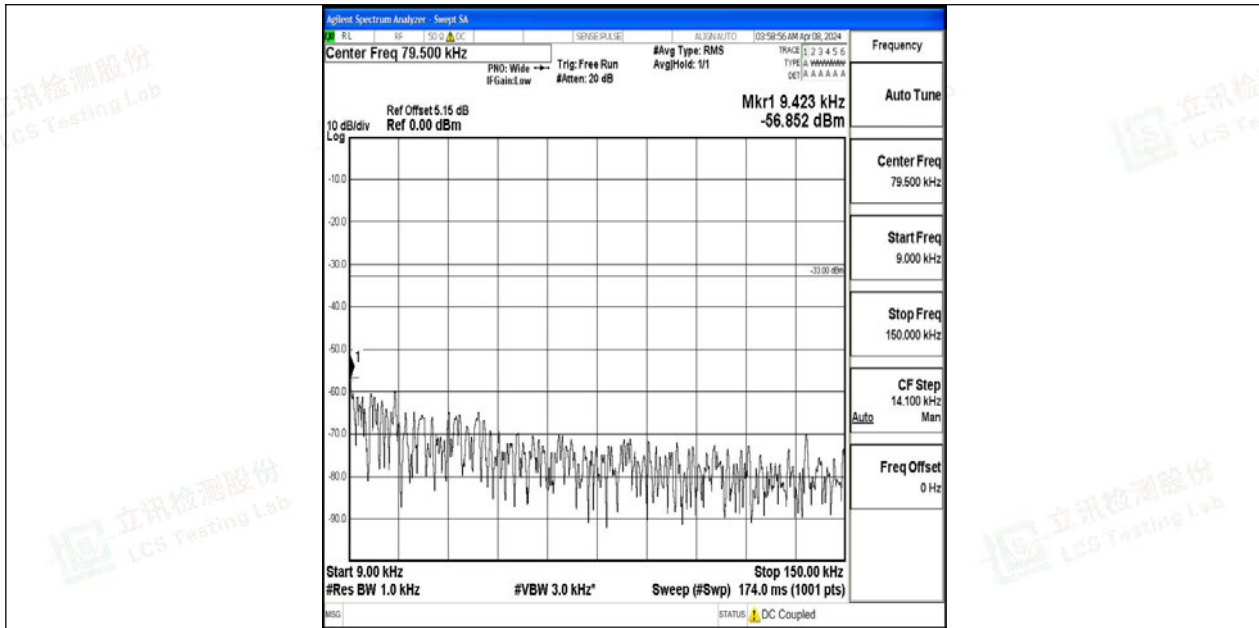

Band12_3MHz_64QAM_23165_1RB#0_0.15~30_0.15~30

Band12_3MHz_64QAM_23165_1RB#0_30~1000_30~1000

Band12_3MHz_64QAM_23165_1RB#0_1000~3000_1000~3000

Band12_3MHz_64QAM_23165_1RB#0_3000~10000_3000~10000

Band12_5MHz_QPSK_23035_1RB#0_0.009~0.15_0.009~0.15