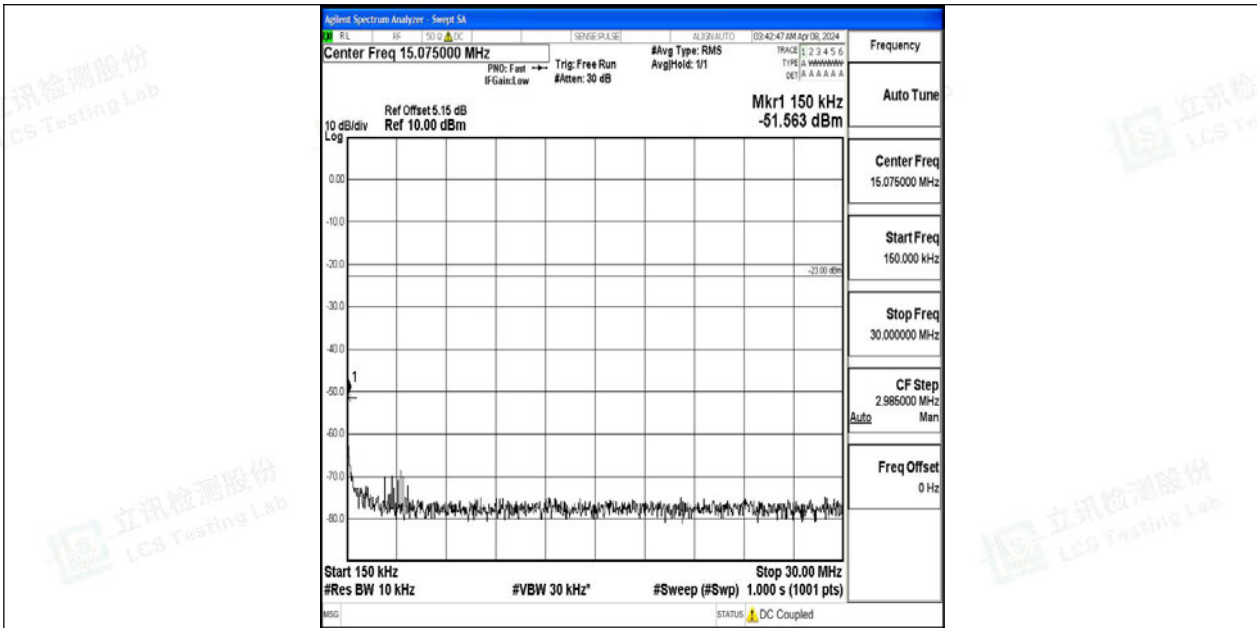

Band12_3MHz_QPSK_23165_1RB#0_0.15~30_0.15~30

Band12_3MHz_QPSK_23165_1RB#0_30~1000_30~1000

Band12_3MHz_QPSK_23165_1RB#0_1000~3000_1000~3000

Band12_3MHz_QPSK_23165_1RB#0_3000~10000_3000~10000

Band12_3MHz_64QAM_23165_1RB#0_0.009~0.15_0.009~0.15