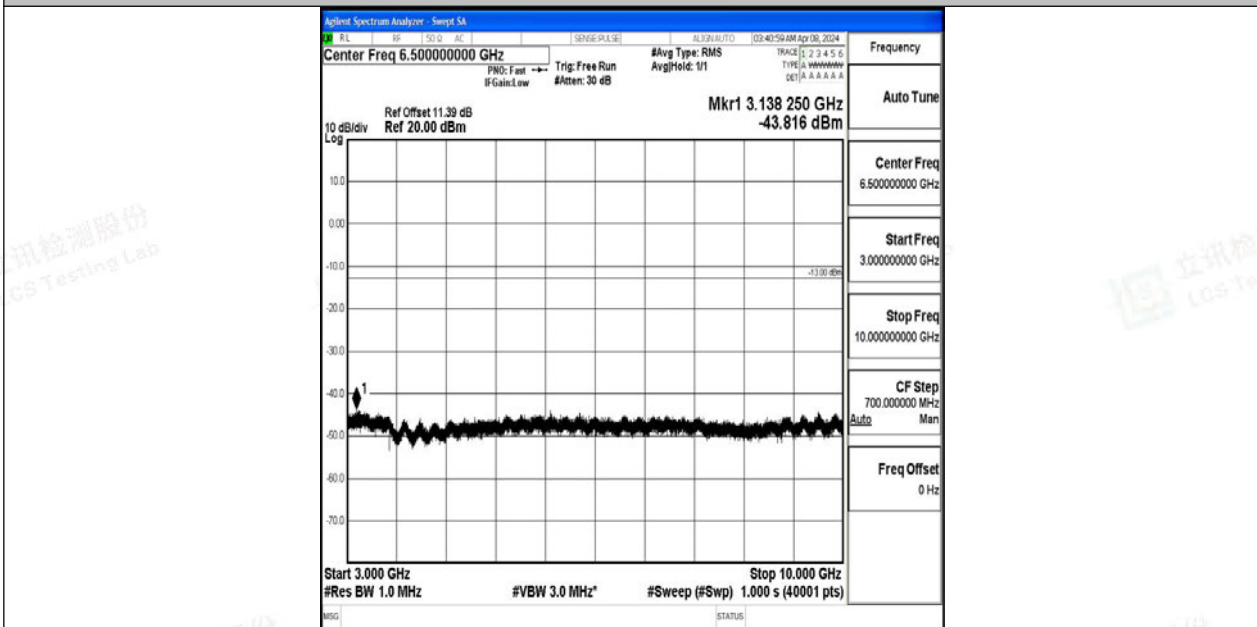

Band12_3MHz_64QAM_23025_1RB#0_0.15~30_0.15~30

Band12_3MHz_64QAM_23025_1RB#0_30~1000_30~1000

Band12_3MHz_64QAM_23025_1RB#0_1000~3000_1000~3000

Band12_3MHz_64QAM_23025_1RB#0_3000~10000_3000~10000

Band12_3MHz_QPSK_23095_1RB#0_0.009~0.15_0.009~0.15