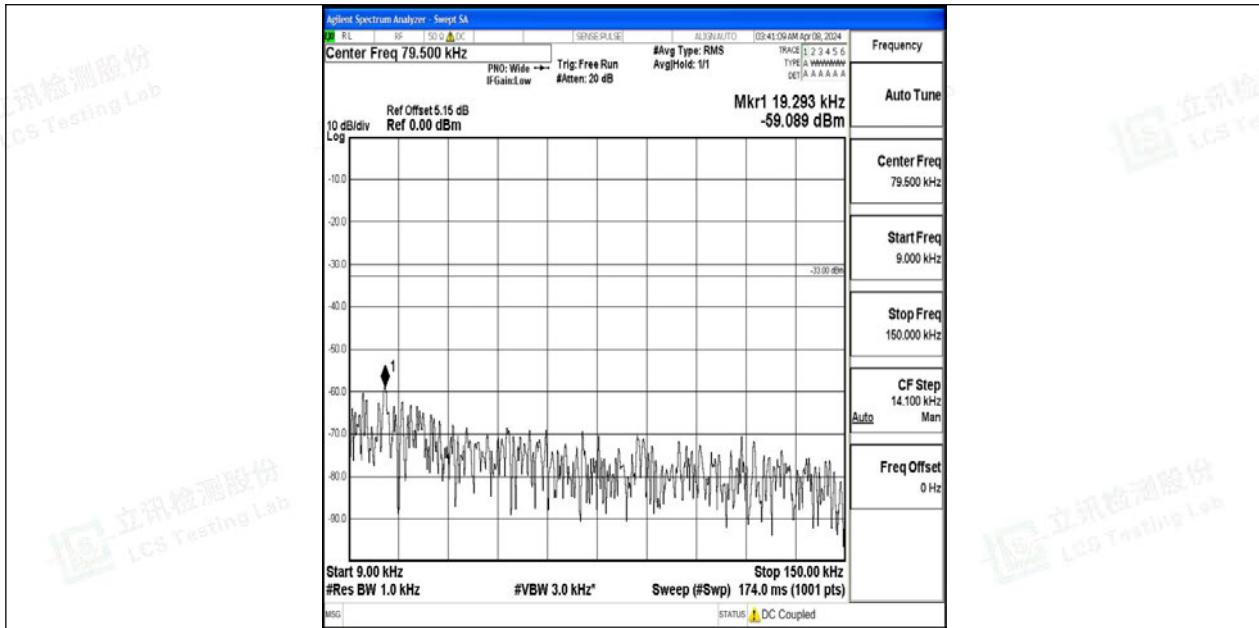

Band12_3MHz_64QAM_23025_1RB#0_0.15~30_0.15~30

Band12_3MHz_64QAM_23025_1RB#0_30~1000_30~1000

Band12_3MHz_64QAM_23025_1RB#0_1000~3000_1000~3000

Band12_3MHz_64QAM_23025_1RB#0_3000~10000_3000~10000

Band12_3MHz_QPSK_23095_1RB#0_0.009~0.15_0.009~0.15