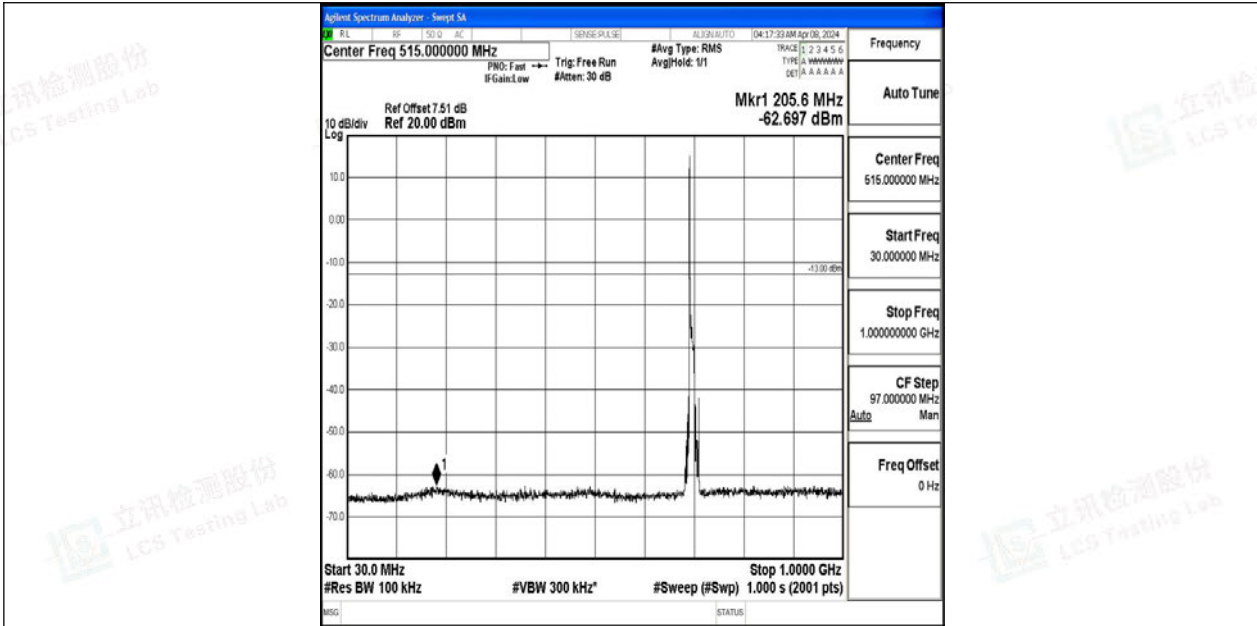

Band12_10MHz_QPSK_23060_1RB#0_0.15~30_0.15~30

Band12_10MHz_QPSK_23060_1RB#0_30~1000_30~1000