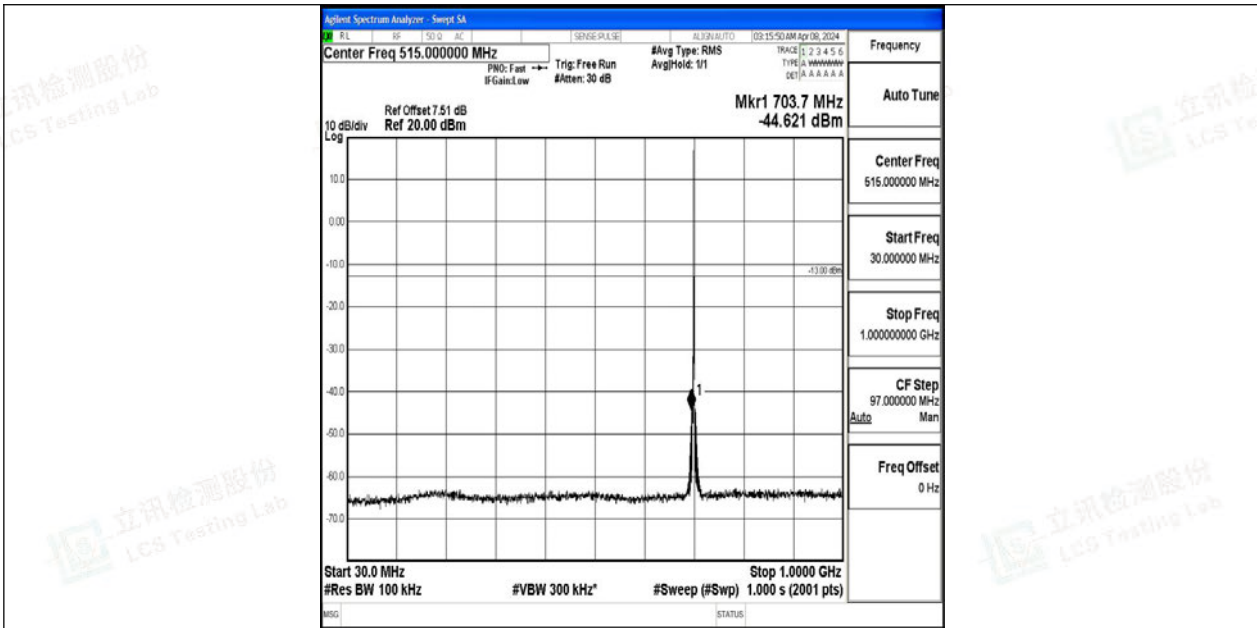

Band12_1.4MHz_QPSK_23095_1RB#0_0.15~30_0.15~30

Band12_1.4MHz_QPSK_23095_1RB#0_30~1000_30~1000