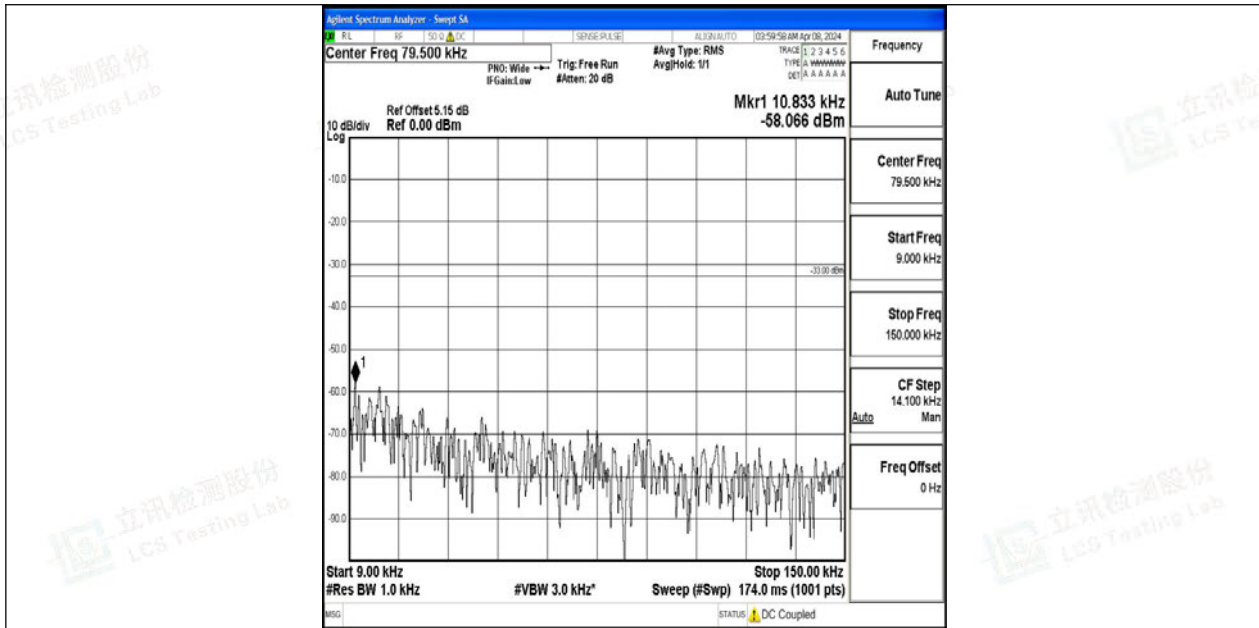

Band12_5MHz_64QAM_23035_1RB#0_0.15~30_0.15~30

Band12_5MHz_64QAM_23035_1RB#0_30~1000_30~1000

Band12_5MHz_64QAM_23035_1RB#0_1000~3000_1000~3000

Band12_5MHz_64QAM_23035_1RB#0_3000~10000_3000~10000

Band12_5MHz_QPSK_23095_1RB#0_0.009~0.15_0.009~0.15