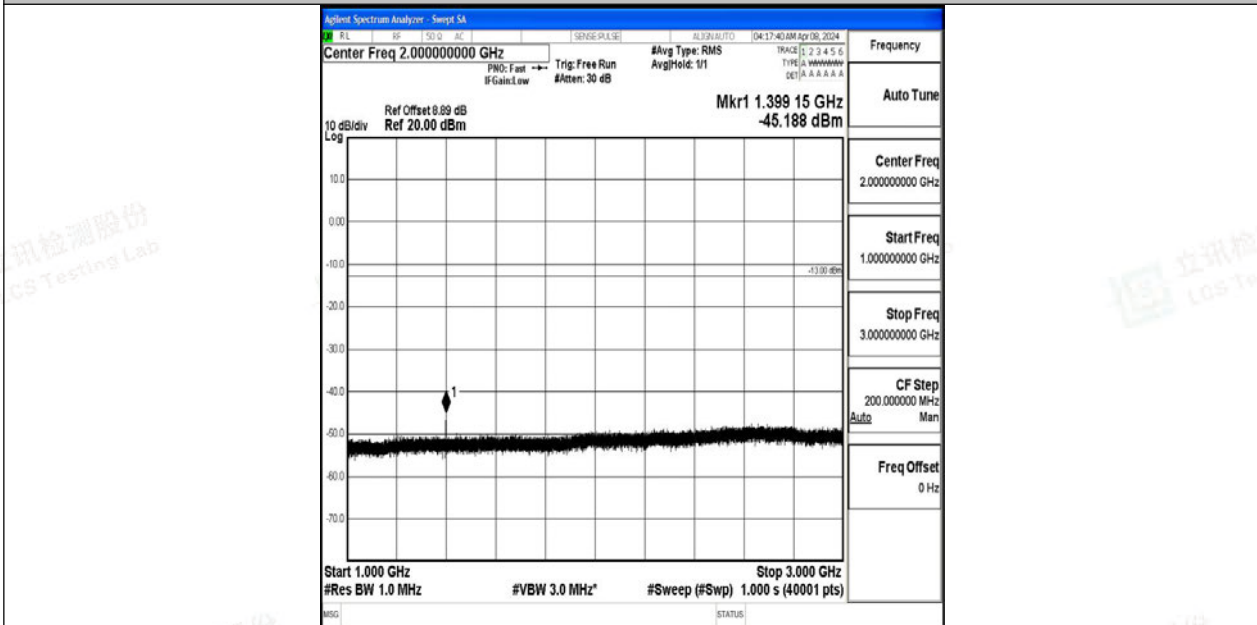

Band12_10MHz_QPSK_23060_1RB#0_30~1000_30~1000

Band12_10MHz_QPSK_23060_1RB#0_1000~3000_1000~3000