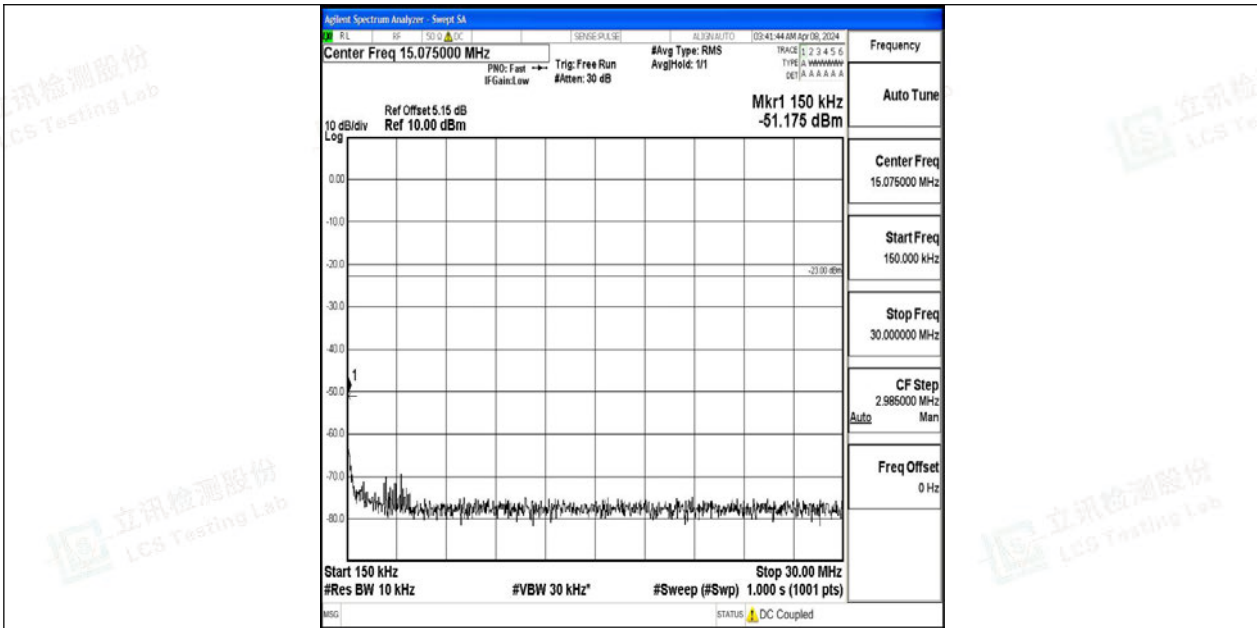

Band12_3MHz_QPSK_23095_1RB#0_0.15~30_0.15~30

Band12_3MHz_QPSK_23095_1RB#0_30~1000_30~1000

Band12_3MHz_QPSK_23095_1RB#0_1000~3000_1000~3000

Band12_3MHz_QPSK_23095_1RB#0_3000~10000_3000~10000

Band12_3MHz_64QAM_23095_1RB#0_0.009~0.15_0.009~0.15