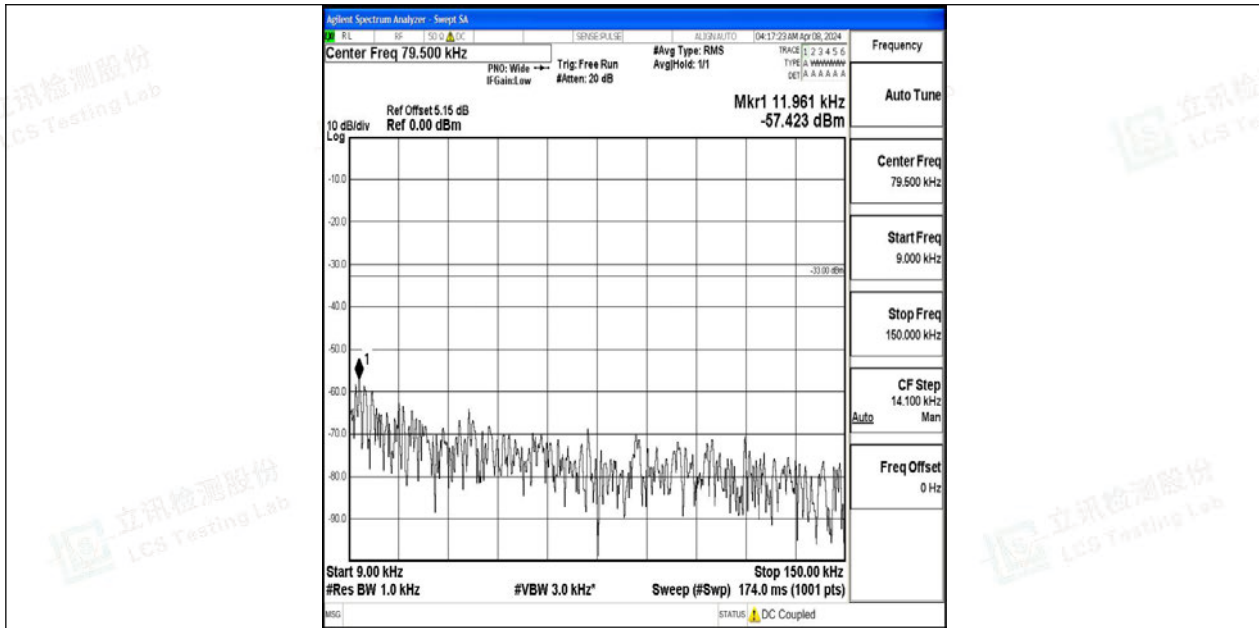

Band12_5MHz_64QAM_23155_1RB#0_0.15~30_0.15~30

Band12_5MHz_64QAM_23155_1RB#0_30~1000_30~1000

Band12_5MHz_64QAM_23155_1RB#0_1000~3000_1000~3000

Band12_5MHz_64QAM_23155_1RB#0_3000~10000_3000~10000

Band12_10MHz_QPSK_23060_1RB#0_0.009~0.15_0.009~0.15