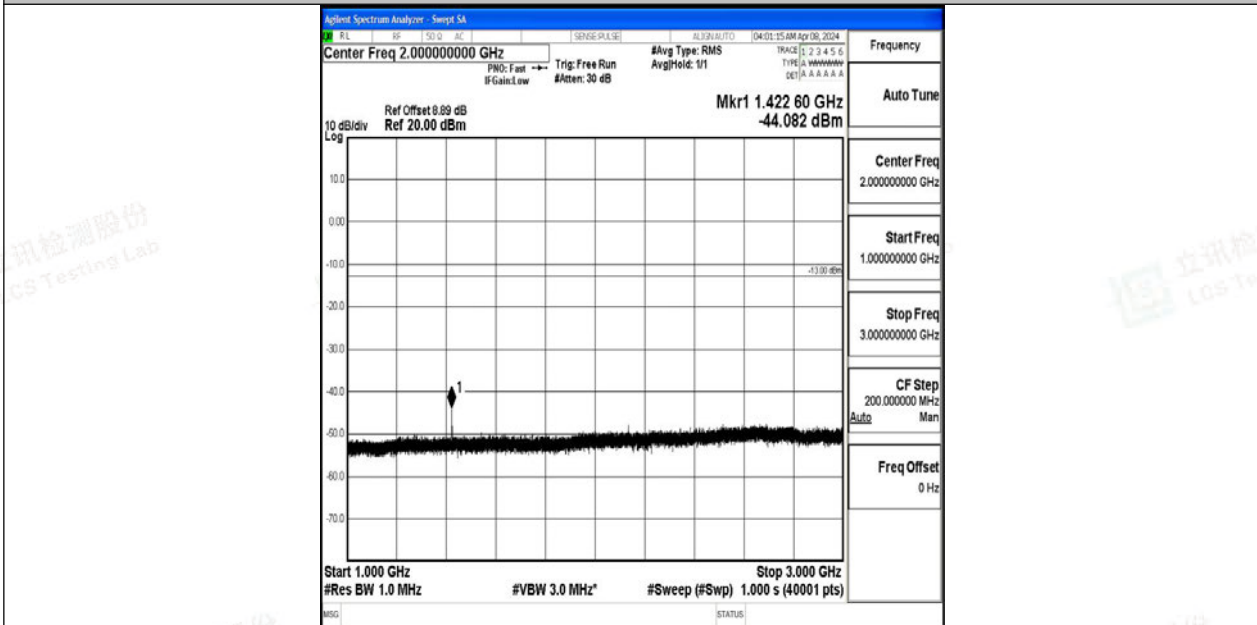

Band12_5MHz_QPSK_23155_1RB#0_30~1000_30~1000

Band12_5MHz_QPSK_23155_1RB#0_1000~3000_1000~3000