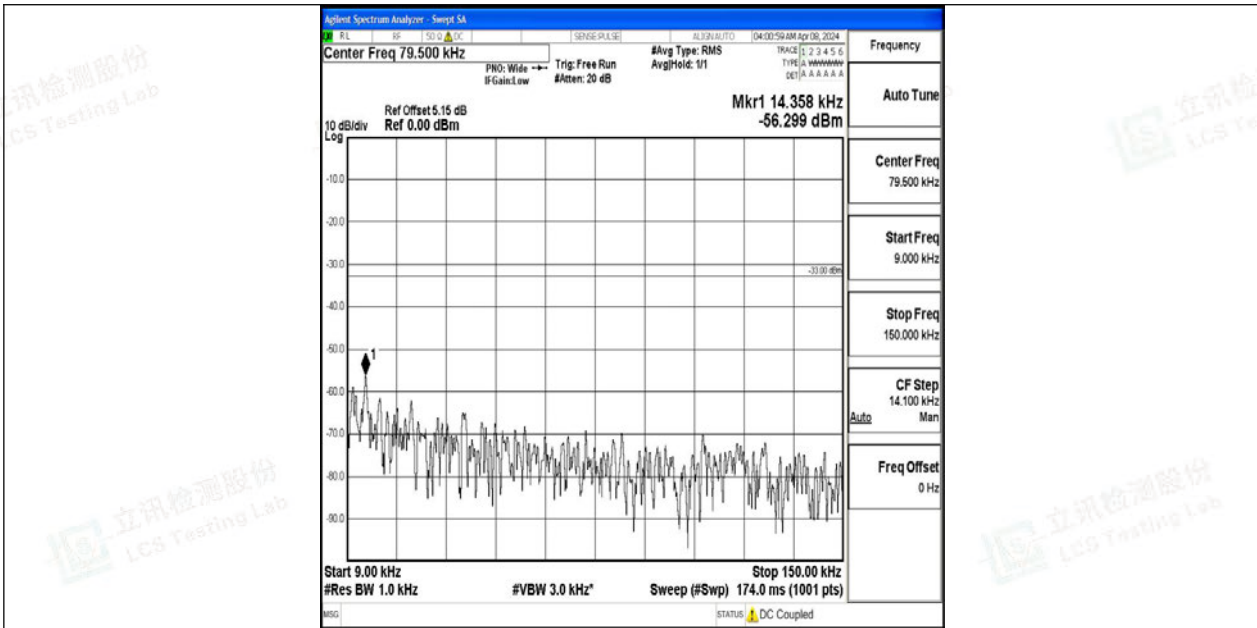

Band12_5MHz_64QAM_23095_1RB#0_0.15~30_0.15~30

Band12_5MHz_64QAM_23095_1RB#0_30~1000_30~1000

Band12_5MHz_64QAM_23095_1RB#0_1000~3000_1000~3000

Band12_5MHz_64QAM_23095_1RB#0_3000~10000_3000~10000

Band12_5MHz_QPSK_23155_1RB#0_0.009~0.15_0.009~0.15