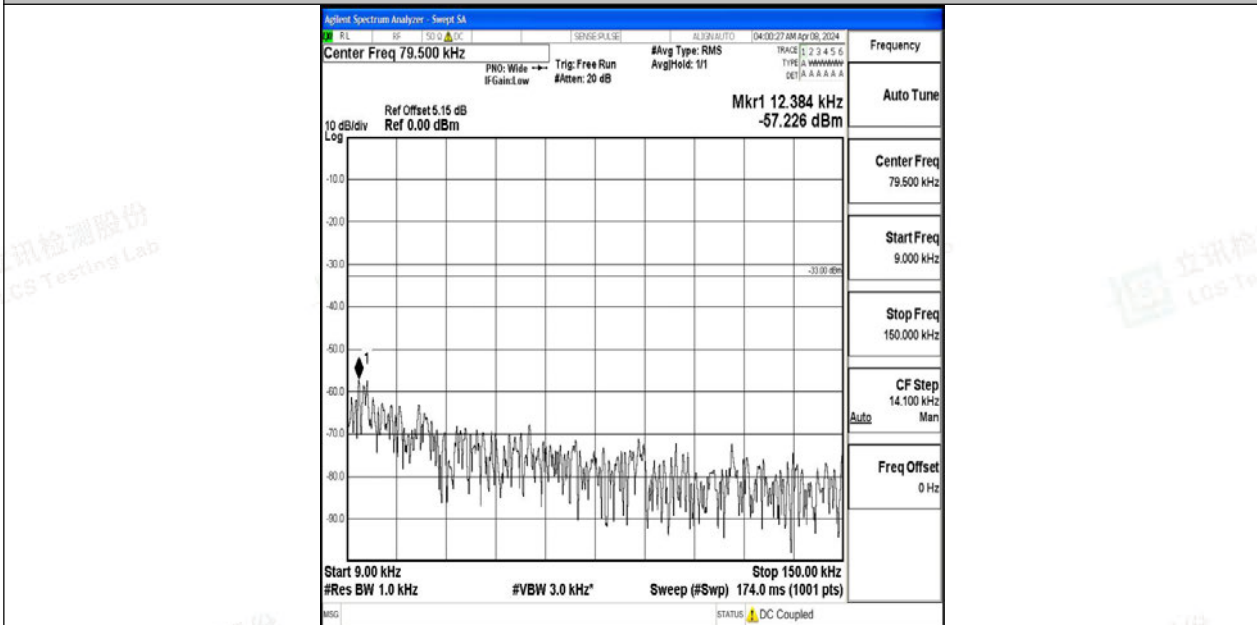

Band12_5MHz_QPSK_23095_1RB#0_0.15~30_0.15~30

Band12_5MHz_QPSK_23095_1RB#0_30~1000_30~1000

Band12_5MHz_QPSK_23095_1RB#0_1000~3000_1000~3000

Band12_5MHz_QPSK_23095_1RB#0_3000~10000_3000~10000

Band12_5MHz_64QAM_23095_1RB#0_0.009~0.15_0.009~0.15