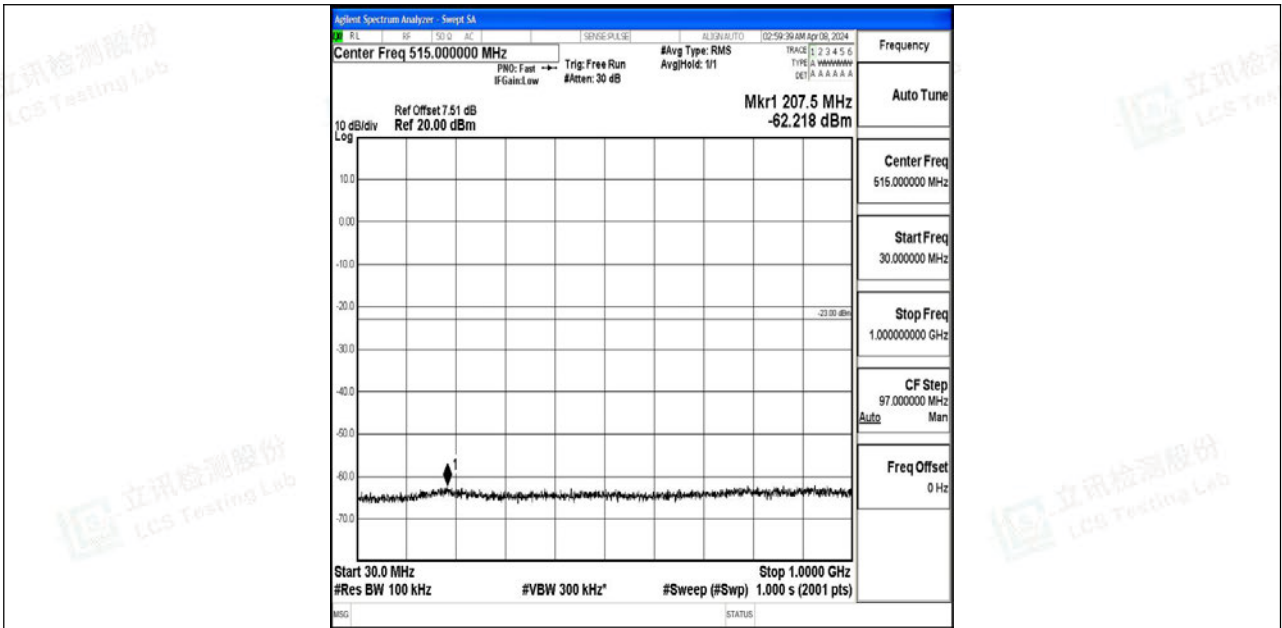

Band4_20MHz_64QAM_20050_1RB#0_0.15~30_0.15~30

Band4_20MHz_64QAM_20050_1RB#0_30~1000_30~1000