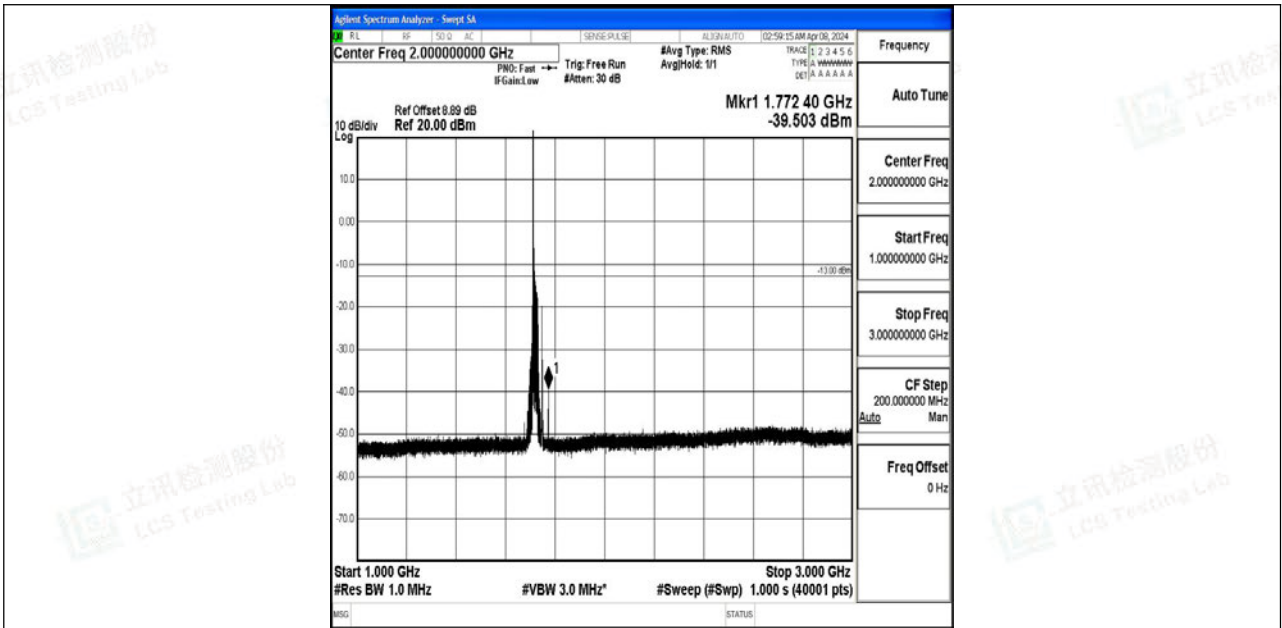

Band4_20MHz_QPSK_20050_1RB#0_0.15~30_0.15~30

Band4_20MHz_QPSK_20050_1RB#0_30~1000_30~1000

Band4_20MHz_QPSK_20050_1RB#0_1000~3000_1000~3000

Band4_20MHz_QPSK_20050_1RB#0_3000~20000_3000~20000

Band4_20MHz_64QAM_20050_1RB#0_0.009~0.15_0.009~0.15

Band4_20MHz_64QAM_20050_1RB#0_0.15~30_0.15~30

Band4_20MHz_64QAM_20050_1RB#0_30~1000_30~1000

Band4_20MHz_64QAM_20050_1RB#0_1000~3000_1000~3000

Band4_20MHz_64QAM_20050_1RB#0_3000~20000_3000~20000

Band4_20MHz_QPSK_20175_1RB#0_0.009~0.15_0.009~0.15