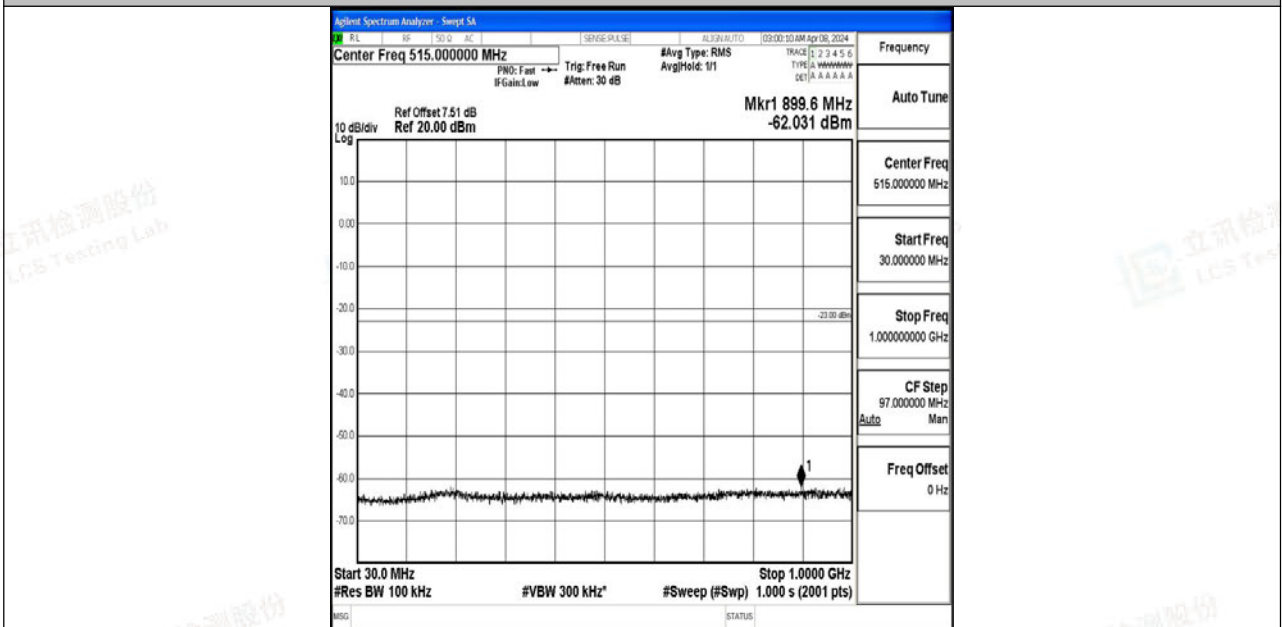

Band4_20MHz_QPSK_20175_1RB#0_0.15~30_0.15~30

Band4_20MHz_QPSK_20175_1RB#0_30~1000_30~1000