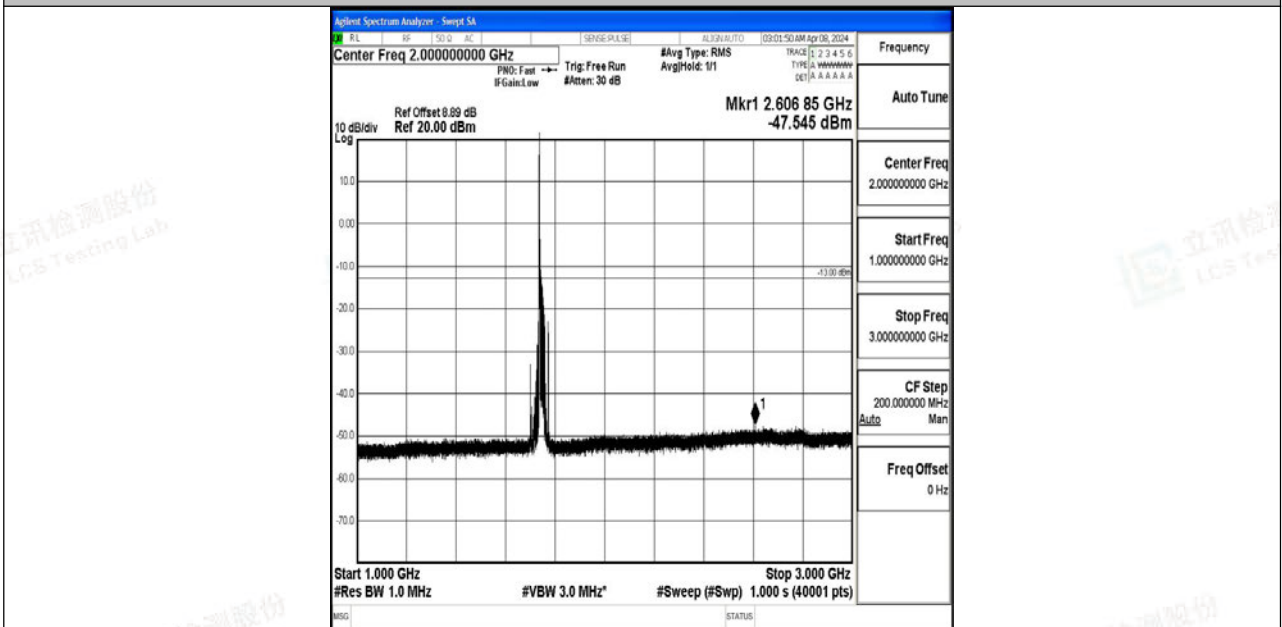

Band4_20MHz_64QAM_20300_1RB#0_30~1000_30~1000

Band4_20MHz_64QAM_20300_1RB#0_1000~3000_1000~3000