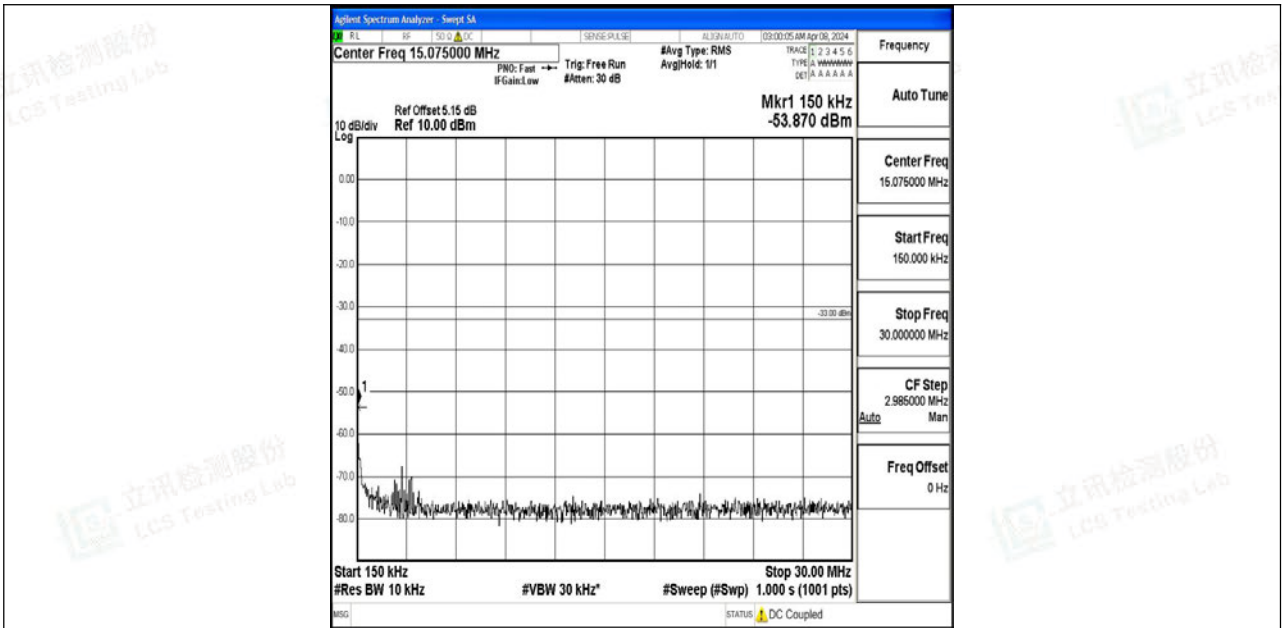

Band4_20MHz_64QAM_20050_1RB#0_0.15~30_0.15~30

Band4_20MHz_64QAM_20050_1RB#0_30~1000_30~1000

Band4_20MHz_64QAM_20050_1RB#0_1000~3000_1000~3000

Band4_20MHz_64QAM_20050_1RB#0_3000~20000_3000~20000

Band4_20MHz_QPSK_20175_1RB#0_0.009~0.15_0.009~0.15