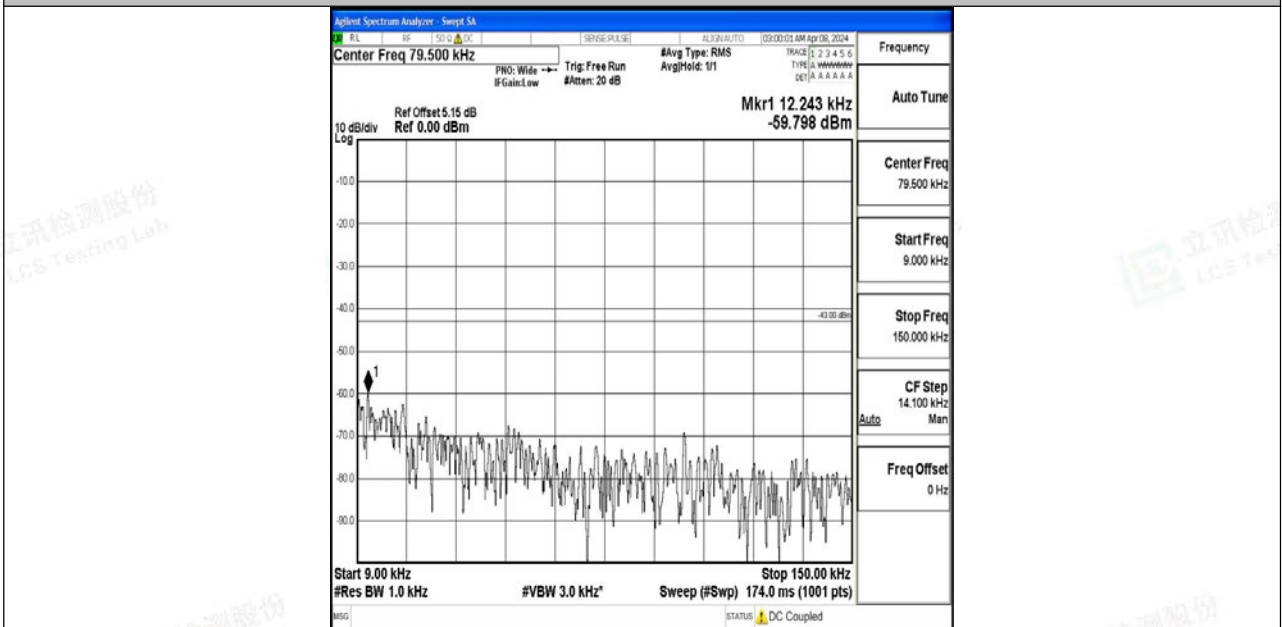

Band4_20MHz_64QAM_20050_1RB#0_0.15~30_0.15~30

Band4_20MHz_64QAM_20050_1RB#0_30~1000_30~1000

Band4_20MHz_64QAM_20050_1RB#0_1000~3000_1000~3000

Band4_20MHz_64QAM_20050_1RB#0_3000~20000_3000~20000

Band4_20MHz_QPSK_20175_1RB#0_0.009~0.15_0.009~0.15