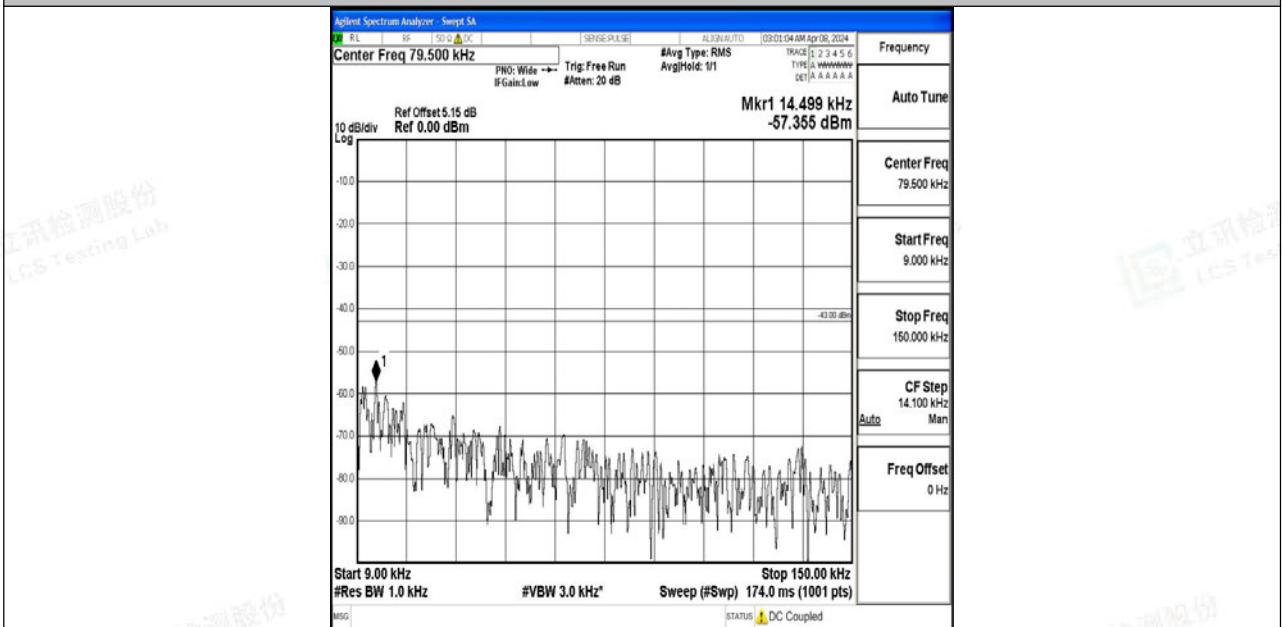

Band4_20MHz_64QAM_20175_1RB#0_0.15~30_0.15~30

Band4_20MHz_64QAM_20175_1RB#0_30~1000_30~1000

Band4_20MHz_64QAM_20175_1RB#0_1000~3000_1000~3000

Band4_20MHz_64QAM_20175_1RB#0_3000~20000_3000~20000

Band4_20MHz_QPSK_20300_1RB#0_0.009~0.15_0.009~0.15