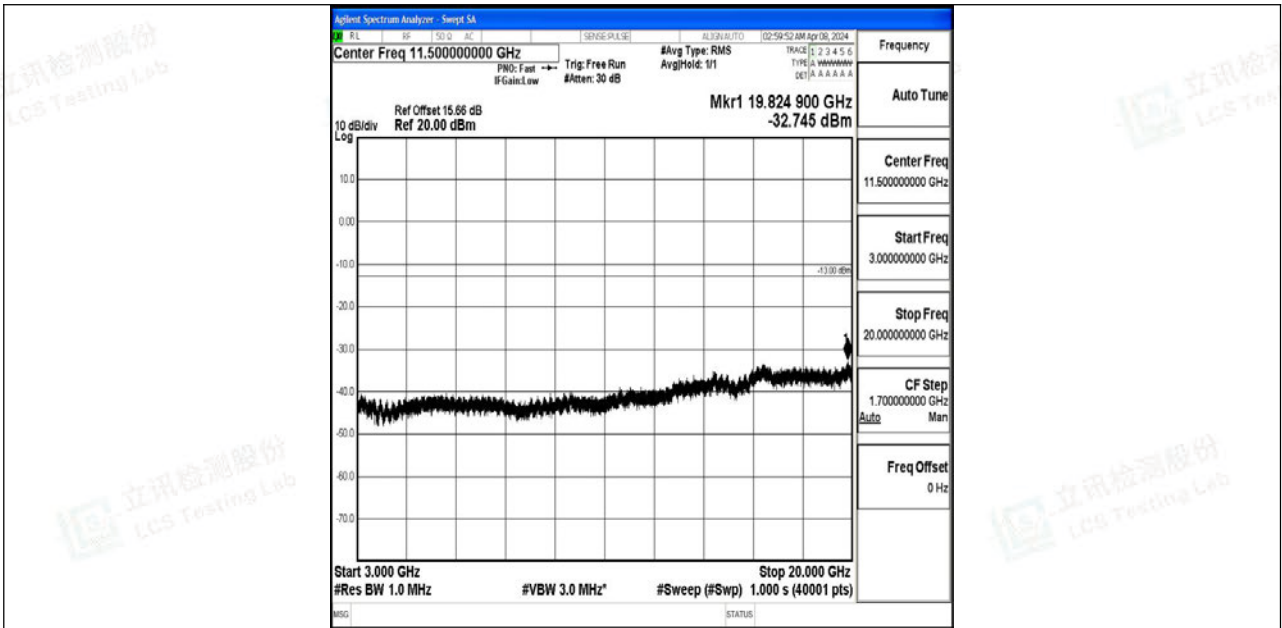

Band4_20MHz_64QAM_20050_1RB#0_0.15~30_0.15~30

Band4_20MHz_64QAM_20050_1RB#0_30~1000_30~1000

Band4_20MHz_64QAM_20050_1RB#0_1000~3000_1000~3000

Band4_20MHz_64QAM_20050_1RB#0_3000~20000_3000~20000

Band4_20MHz_QPSK_20175_1RB#0_0.009~0.15_0.009~0.15