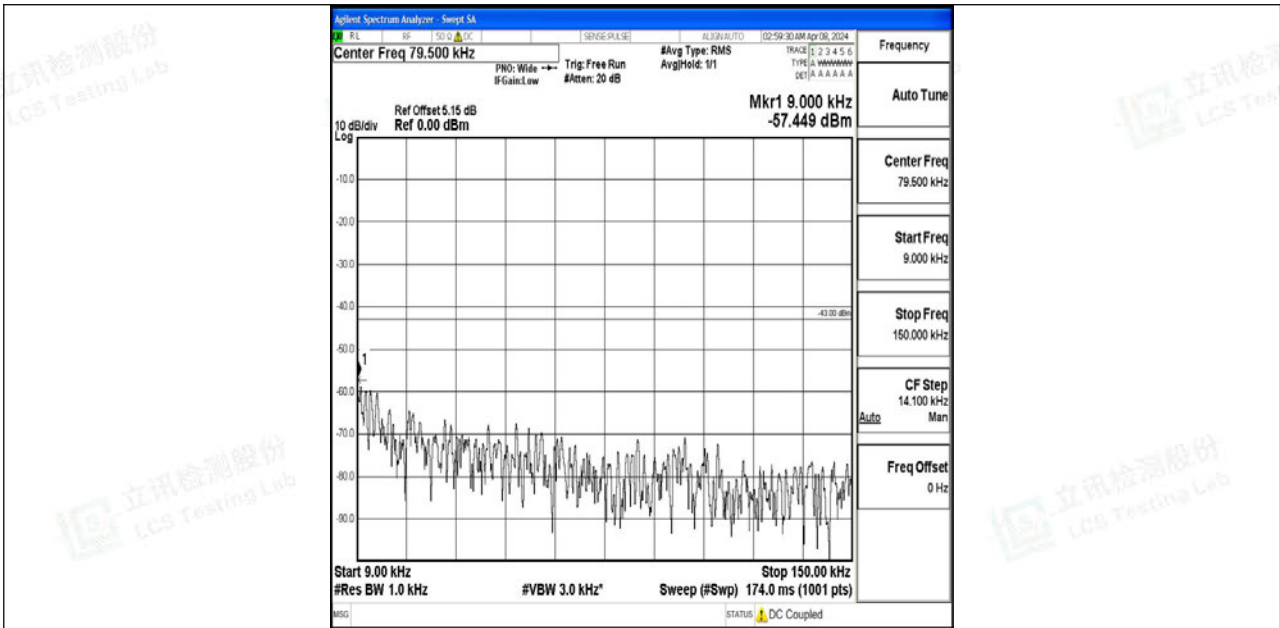

Band4_20MHz_QPSK_20050_1RB#0_0.15~30_0.15~30

Band4_20MHz_QPSK_20050_1RB#0_30~1000_30~1000

Band4_20MHz_QPSK_20050_1RB#0_1000~3000_1000~3000

Band4_20MHz_QPSK_20050_1RB#0_3000~20000_3000~20000

Band4_20MHz_64QAM_20050_1RB#0_0.009~0.15_0.009~0.15