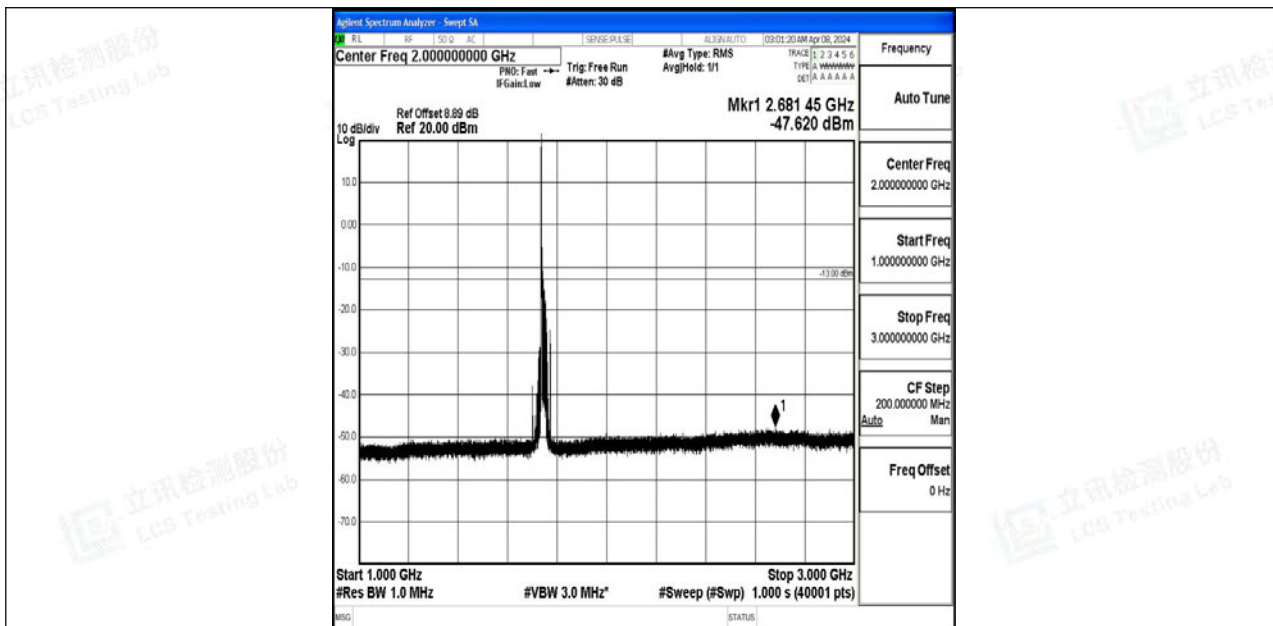

Band4_20MHz_QPSK_20300_1RB#0_30~1000_30~1000

Band4_20MHz_QPSK_20300_1RB#0_1000~3000_1000~3000