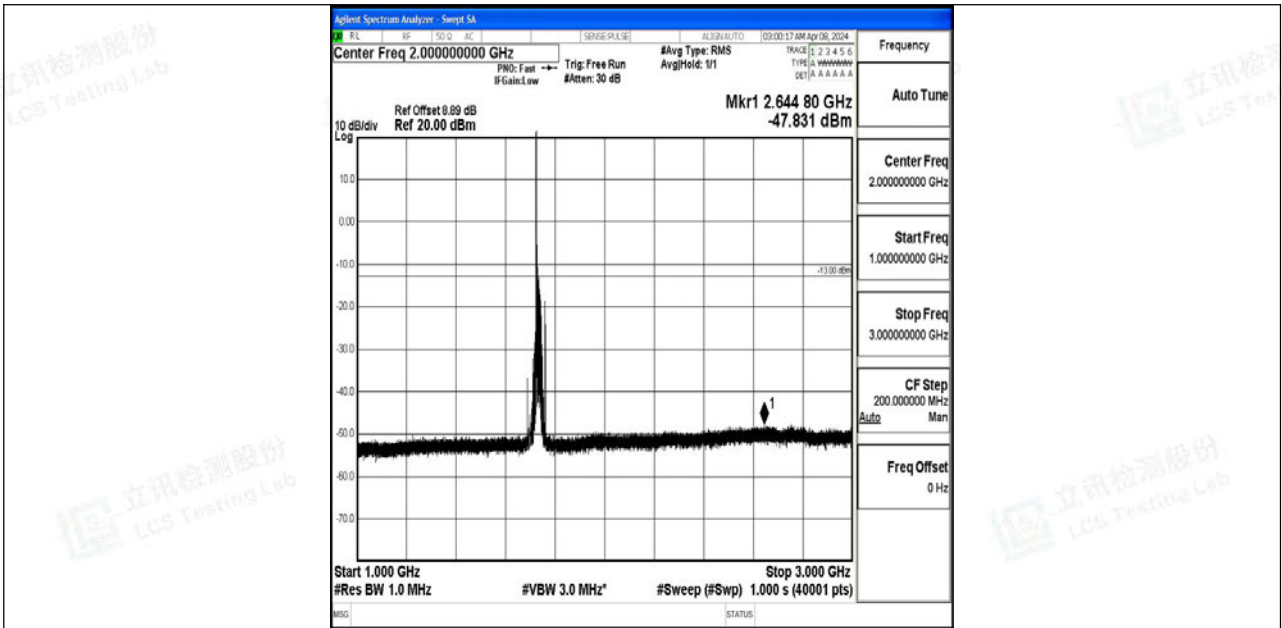

Band4_20MHz_QPSK_20175_1RB#0_30~1000_30~1000

Band4_20MHz_QPSK_20175_1RB#0_1000~3000_1000~3000