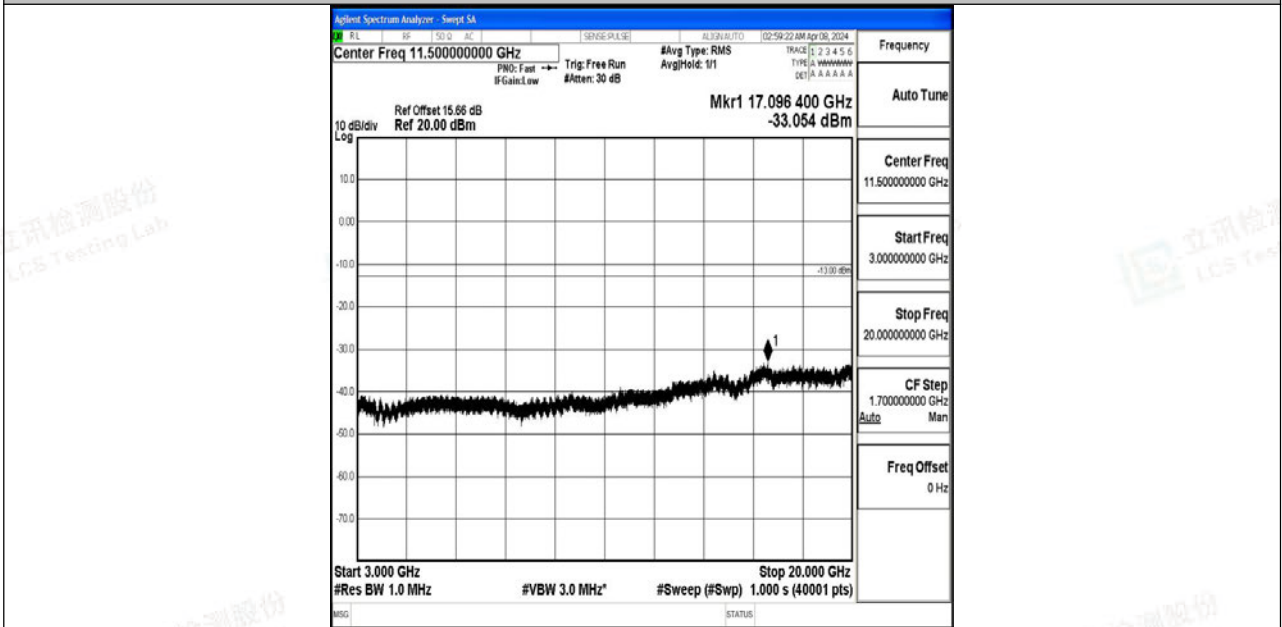

Band4_20MHz_QPSK_20050_1RB#0_0.15~30_0.15~30

Band4_20MHz_QPSK_20050_1RB#0_30~1000_30~1000

Band4_20MHz_QPSK_20050_1RB#0_1000~3000_1000~3000

Band4_20MHz_QPSK_20050_1RB#0_3000~20000_3000~20000

Band4_20MHz_64QAM_20050_1RB#0_0.009~0.15_0.009~0.15

Band4_20MHz_64QAM_20050_1RB#0_0.15~30_0.15~30

Band4_20MHz_64QAM_20050_1RB#0_30~1000_30~1000

Band4_20MHz_64QAM_20050_1RB#0_1000~3000_1000~3000

Band4_20MHz_64QAM_20050_1RB#0_3000~20000_3000~20000

Band4_20MHz_QPSK_20175_1RB#0_0.009~0.15_0.009~0.15