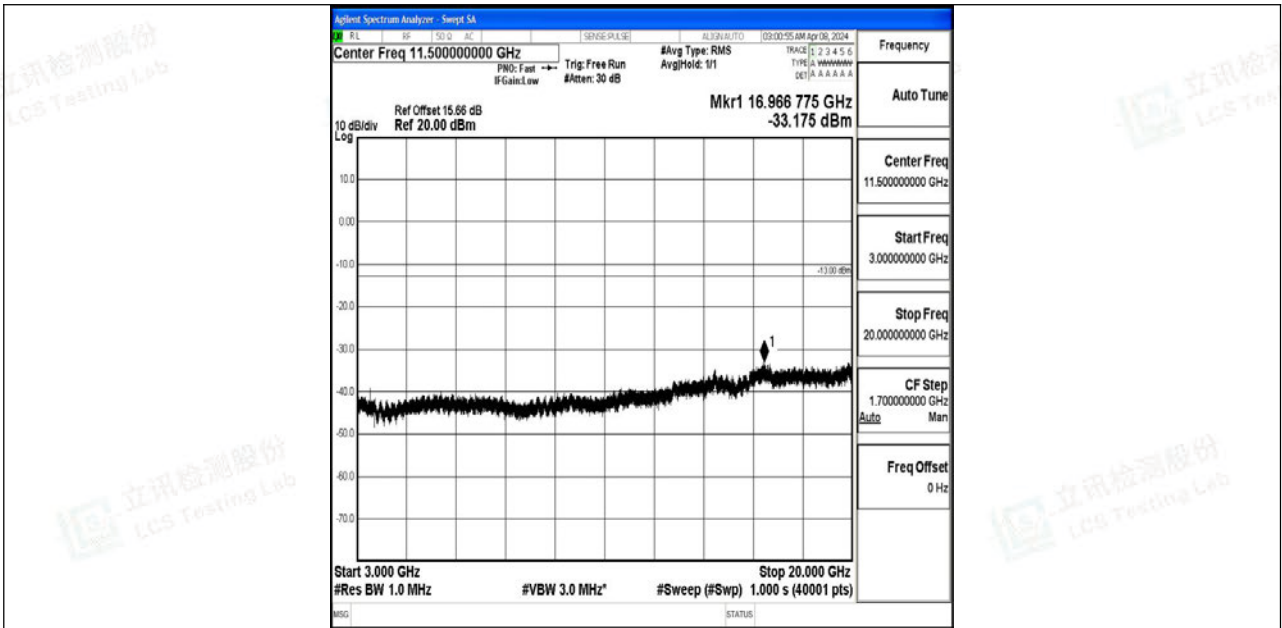

Band4_20MHz_64QAM_20175_1RB#0_0.15~30_0.15~30

Band4_20MHz_64QAM_20175_1RB#0_30~1000_30~1000

Band4_20MHz_64QAM_20175_1RB#0_1000~3000_1000~3000

Band4_20MHz_64QAM_20175_1RB#0_3000~20000_3000~20000

Band4_20MHz_QPSK_20300_1RB#0_0.009~0.15_0.009~0.15