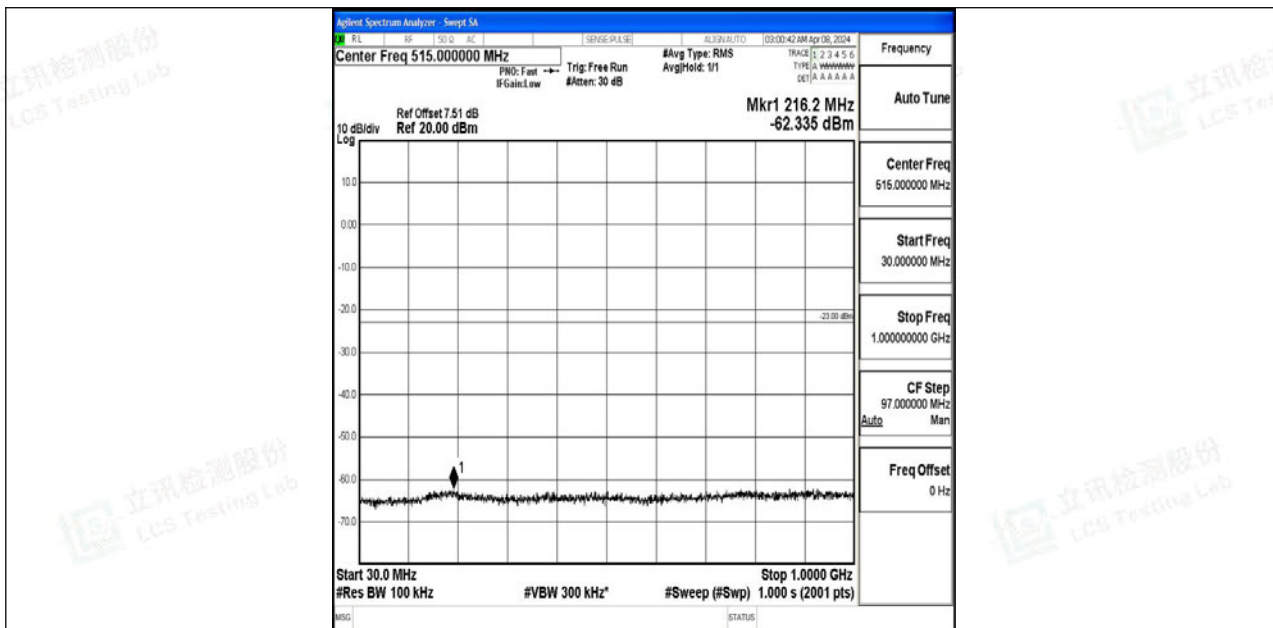

Band4_20MHz_64QAM_20175_1RB#0_0.15~30_0.15~30

Band4_20MHz_64QAM_20175_1RB#0_30~1000_30~1000