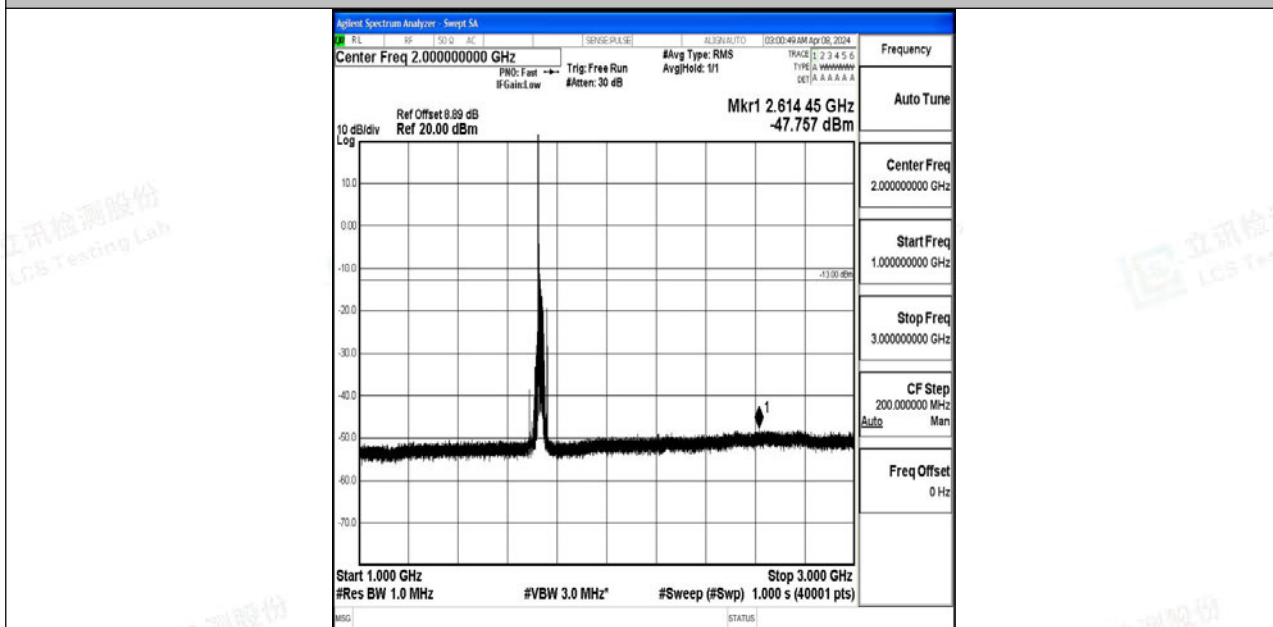

Band4_20MHz_64QAM_20175_1RB#0_30~1000_30~1000

Band4_20MHz_64QAM_20175_1RB#0_1000~3000_1000~3000