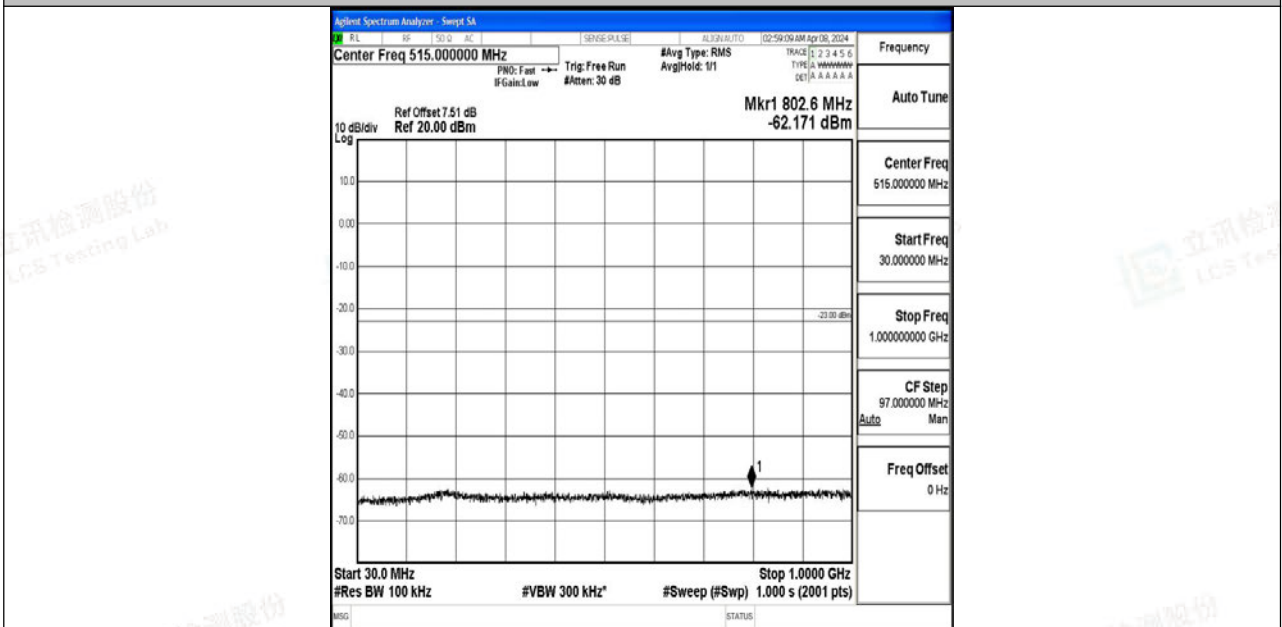

Band4_20MHz_QPSK_20050_1RB#0_0.15~30_0.15~30

Band4_20MHz_QPSK_20050_1RB#0_30~1000_30~1000

Band4_20MHz_QPSK_20050_1RB#0_1000~3000_1000~3000

Band4_20MHz_QPSK_20050_1RB#0_3000~20000_3000~20000

Band4_20MHz_64QAM_20050_1RB#0_0.009~0.15_0.009~0.15

Band4_20MHz_64QAM_20050_1RB#0_0.15~30_0.15~30

Band4_20MHz_64QAM_20050_1RB#0_30~1000_30~1000

Band4_20MHz_64QAM_20050_1RB#0_1000~3000_1000~3000

Band4_20MHz_64QAM_20050_1RB#0_3000~20000_3000~20000

Band4_20MHz_QPSK_20175_1RB#0_0.009~0.15_0.009~0.15