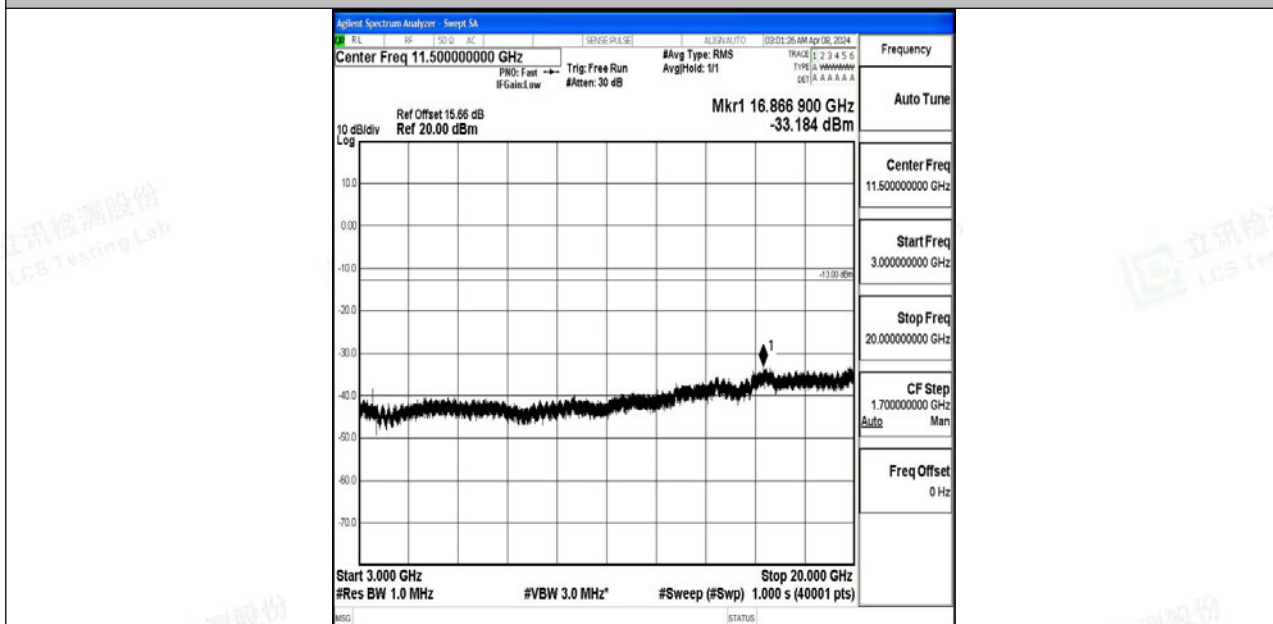

Band4_20MHz_QPSK_20300_1RB#0_0.15~30_0.15~30

Band4_20MHz_QPSK_20300_1RB#0_30~1000_30~1000

Band4_20MHz_QPSK_20300_1RB#0_1000~3000_1000~3000

Band4_20MHz_QPSK_20300_1RB#0_3000~20000_3000~20000

Band4_20MHz_64QAM_20300_1RB#0_0.009~0.15_0.009~0.15