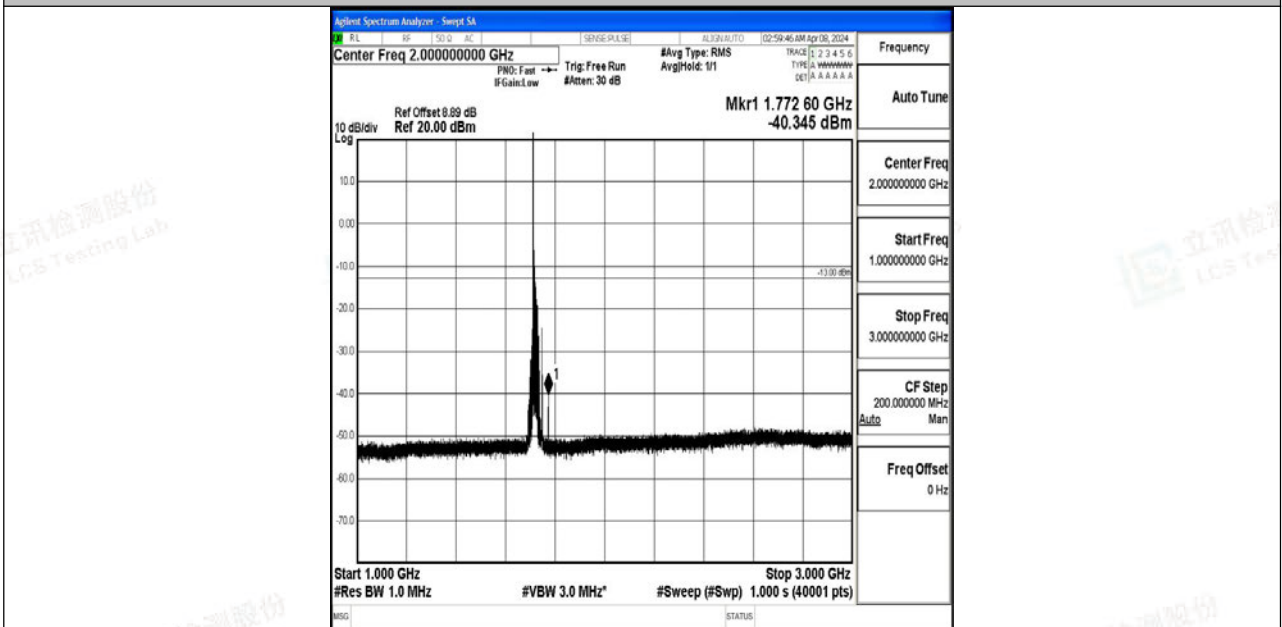

Band4_20MHz_QPSK_20050_1RB#0_0.15~30_0.15~30

Band4_20MHz_QPSK_20050_1RB#0_30~1000_30~1000

Band4_20MHz_QPSK_20050_1RB#0_1000~3000_1000~3000

Band4_20MHz_QPSK_20050_1RB#0_3000~20000_3000~20000

Band4_20MHz_64QAM_20050_1RB#0_0.009~0.15_0.009~0.15

Band4_20MHz_64QAM_20050_1RB#0_0.15~30_0.15~30

Band4_20MHz_64QAM_20050_1RB#0_30~1000_30~1000

Band4_20MHz_64QAM_20050_1RB#0_1000~3000_1000~3000

Band4_20MHz_64QAM_20050_1RB#0_3000~20000_3000~20000

Band4_20MHz_QPSK_20175_1RB#0_0.009~0.15_0.009~0.15