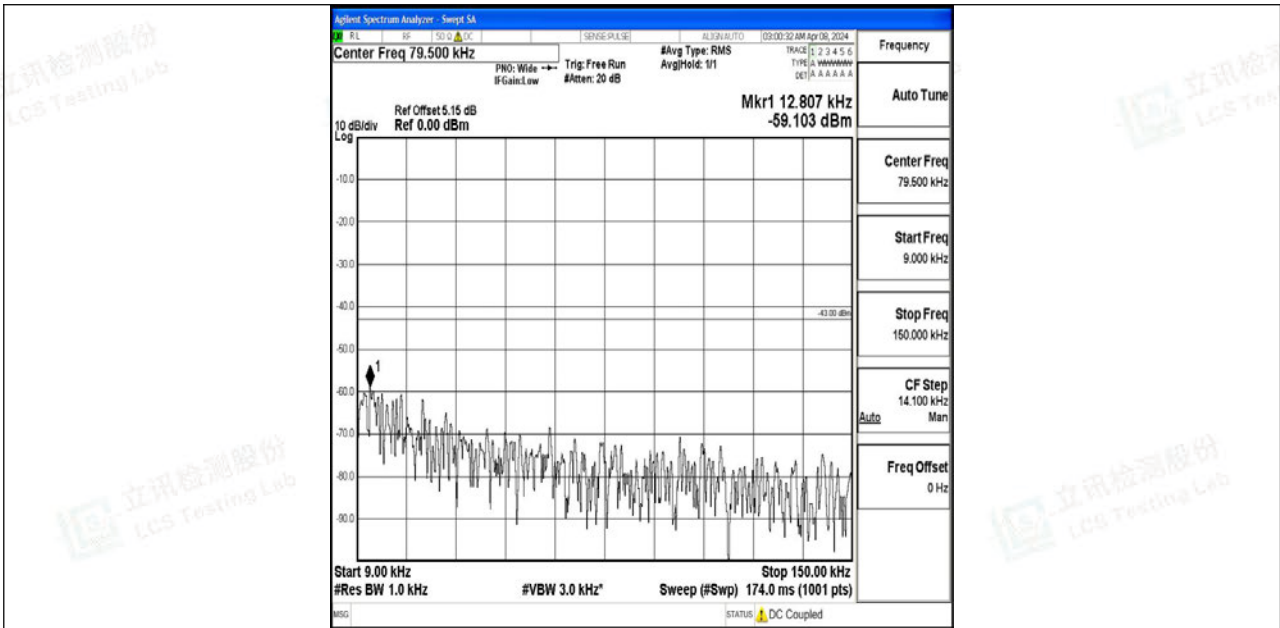

Band4_20MHz_QPSK_20175_1RB#0_0.15~30_0.15~30

Band4_20MHz_QPSK_20175_1RB#0_30~1000_30~1000

Band4_20MHz_QPSK_20175_1RB#0_1000~3000_1000~3000

Band4_20MHz_QPSK_20175_1RB#0_3000~20000_3000~20000

Band4_20MHz_64QAM_20175_1RB#0_0.009~0.15_0.009~0.15