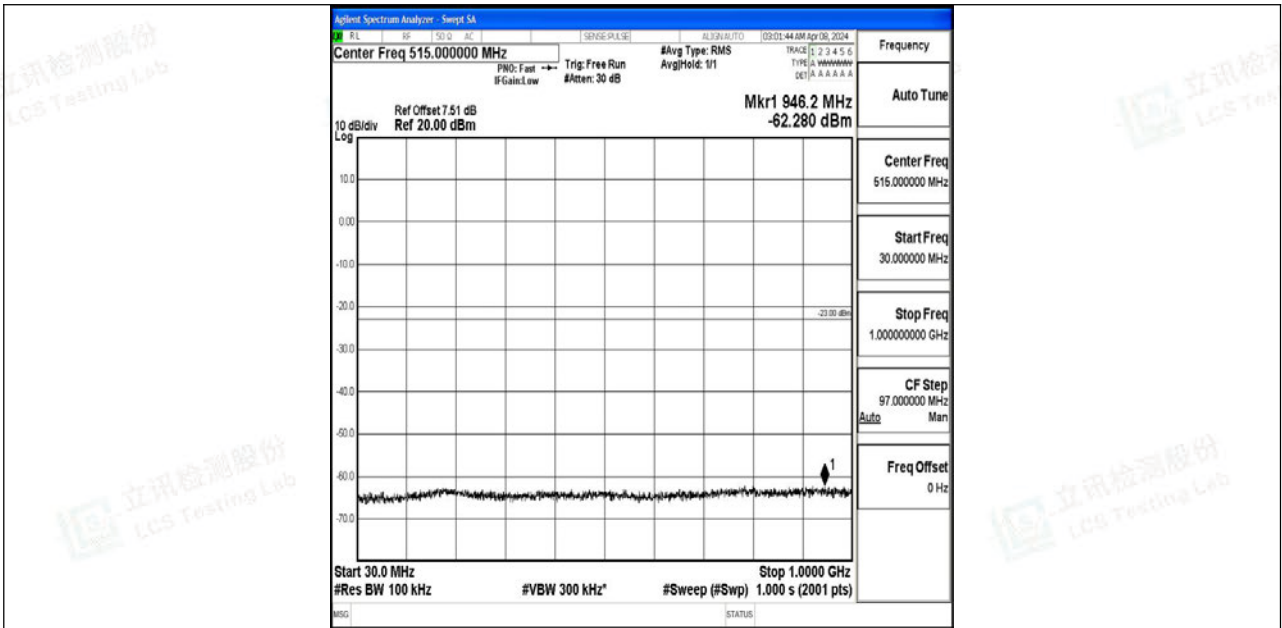

Band4_20MHz_64QAM_20300_1RB#0_0.15~30_0.15~30

Band4_20MHz_64QAM_20300_1RB#0_30~1000_30~1000