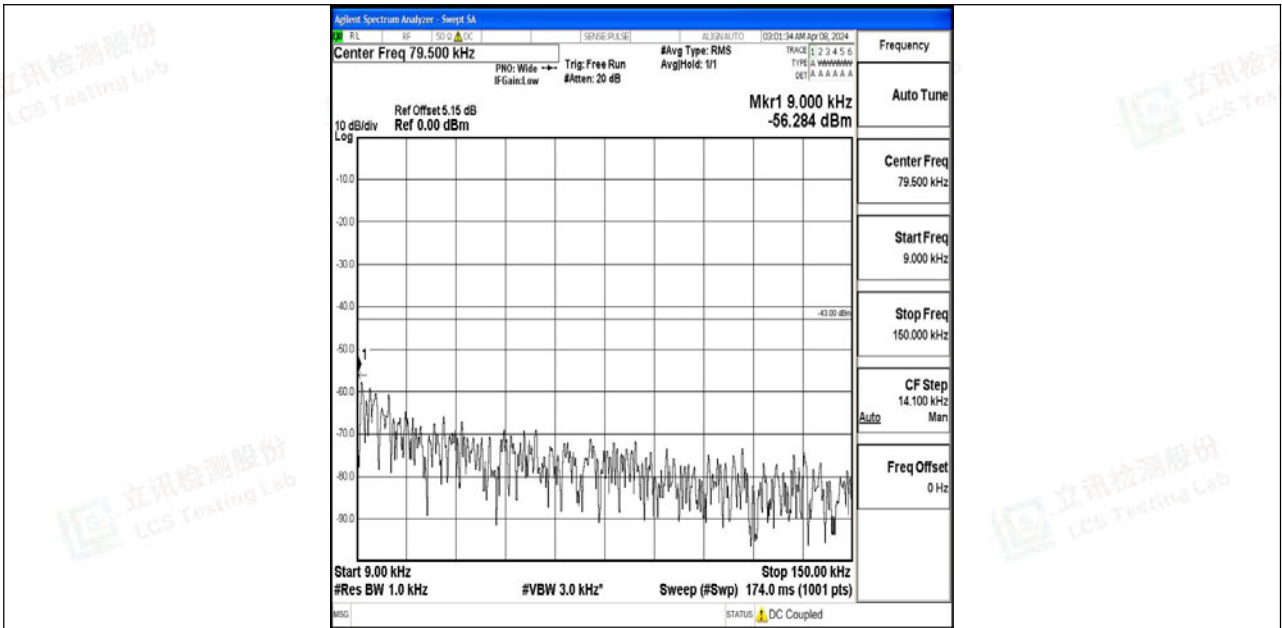

Band4_20MHz_QPSK_20300_1RB#0_0.15~30_0.15~30

Band4_20MHz_QPSK_20300_1RB#0_30~1000_30~1000

Band4_20MHz_QPSK_20300_1RB#0_1000~3000_1000~3000

Band4_20MHz_QPSK_20300_1RB#0_3000~20000_3000~20000

Band4_20MHz_64QAM_20300_1RB#0_0.009~0.15_0.009~0.15