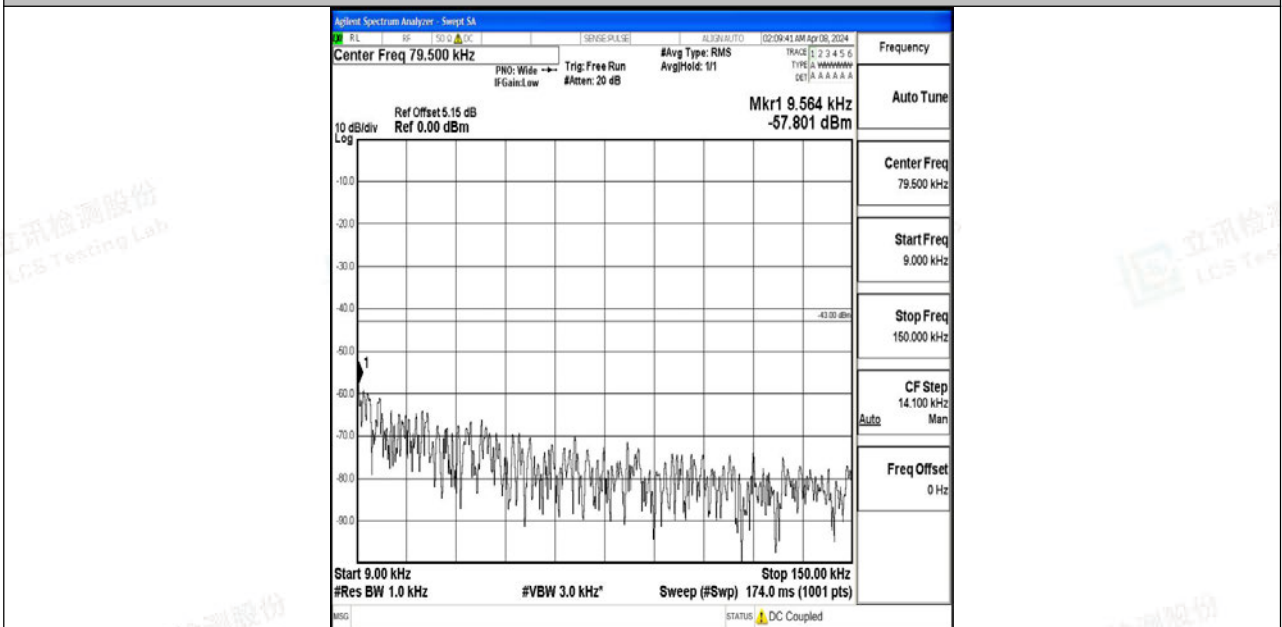

Band4_5MHz_QPSK_19975_1RB#0_0.009~0.15_0.009~0.15

Band4_5MHz_QPSK_19975_1RB#0_0.15~30_0.15~30

Band4_5MHz_QPSK_19975_1RB#0_30~1000_30~1000

Band4_5MHz_QPSK_19975_1RB#0_1000~3000_1000~3000

Band4_5MHz_QPSK_19975_1RB#0_3000~20000_3000~20000