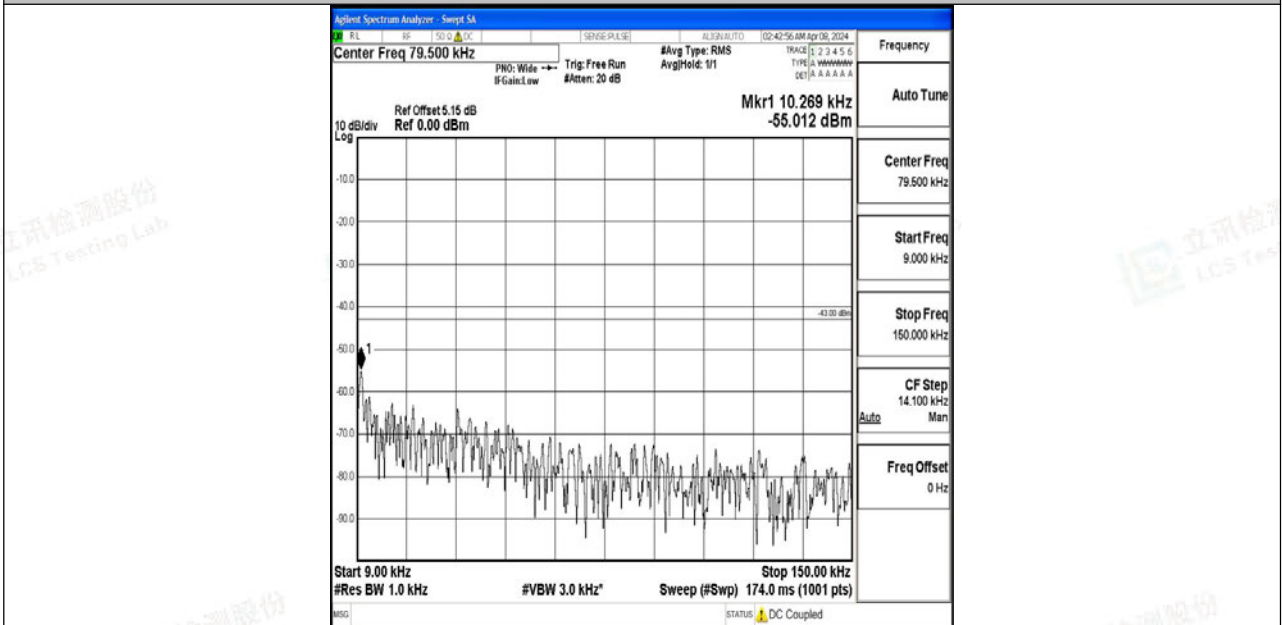

Band4_10MHz_64QAM_20350_1RB#0_0.009~0.15_0.009~0.15

Band4_10MHz_64QAM_20350_1RB#0_0.15~30_0.15~30

Band4_10MHz_64QAM_20350_1RB#0_30~1000_30~1000

Band4_10MHz_64QAM_20350_1RB#0_1000~3000_1000~3000

Band4_10MHz_64QAM_20350_1RB#0_3000~20000_3000~20000