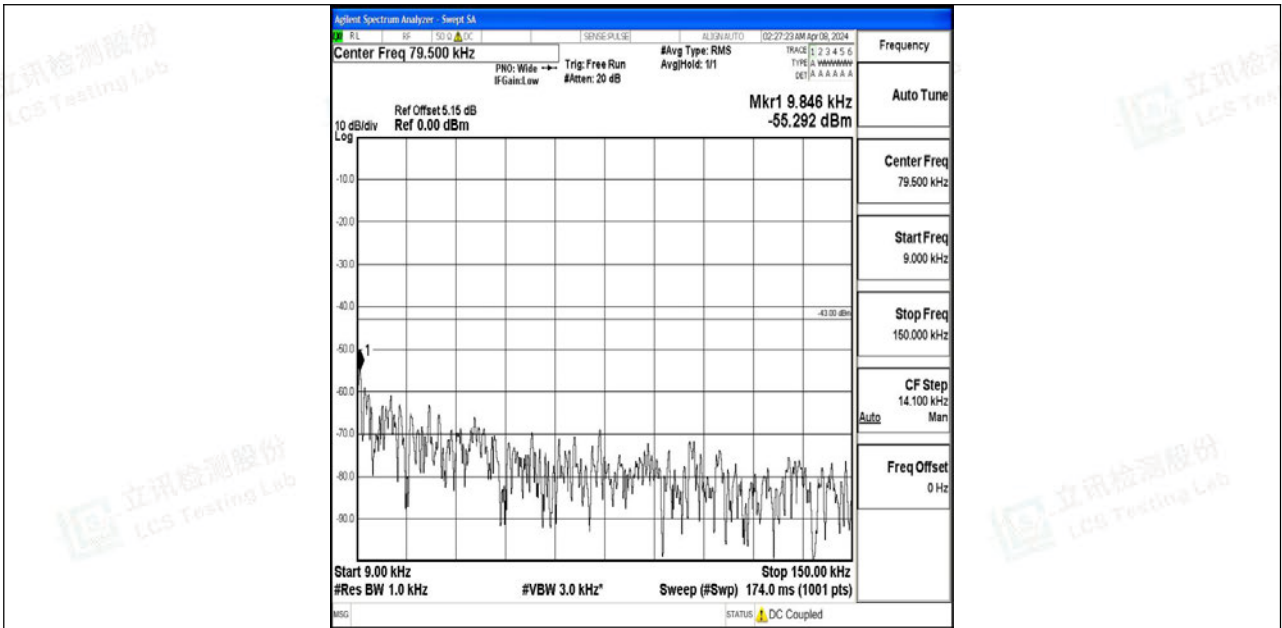

Band4_10MHz_QPSK_20000_1RB#0_0.009~0.15_0.009~0.15

Band4_10MHz_QPSK_20000_1RB#0_0.15~30_0.15~30

Band4_10MHz_QPSK_20000_1RB#0_30~1000_30~1000

Band4_10MHz_QPSK_20000_1RB#0_1000~3000_1000~3000

Band4_10MHz_QPSK_20000_1RB#0_3000~20000_3000~20000