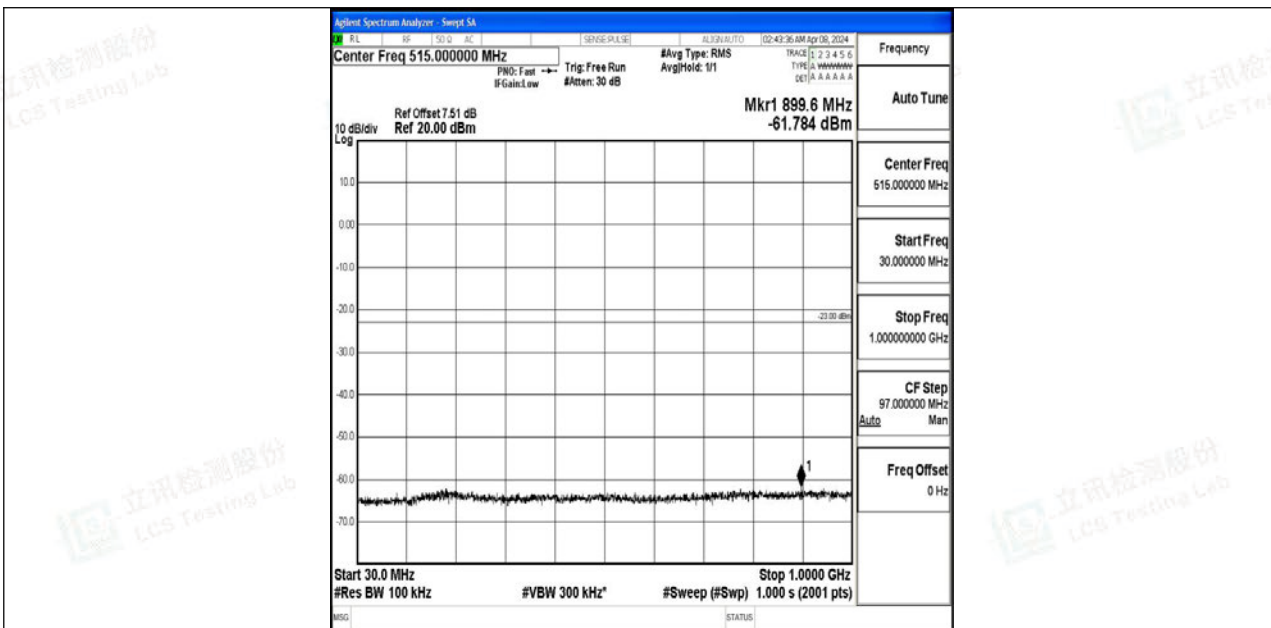

Band4_15MHz_64QAM_2025_1RB#0_0.15~30_0.15~30

Band4_15MHz_64QAM_2025_1RB#0_30~1000_30~1000