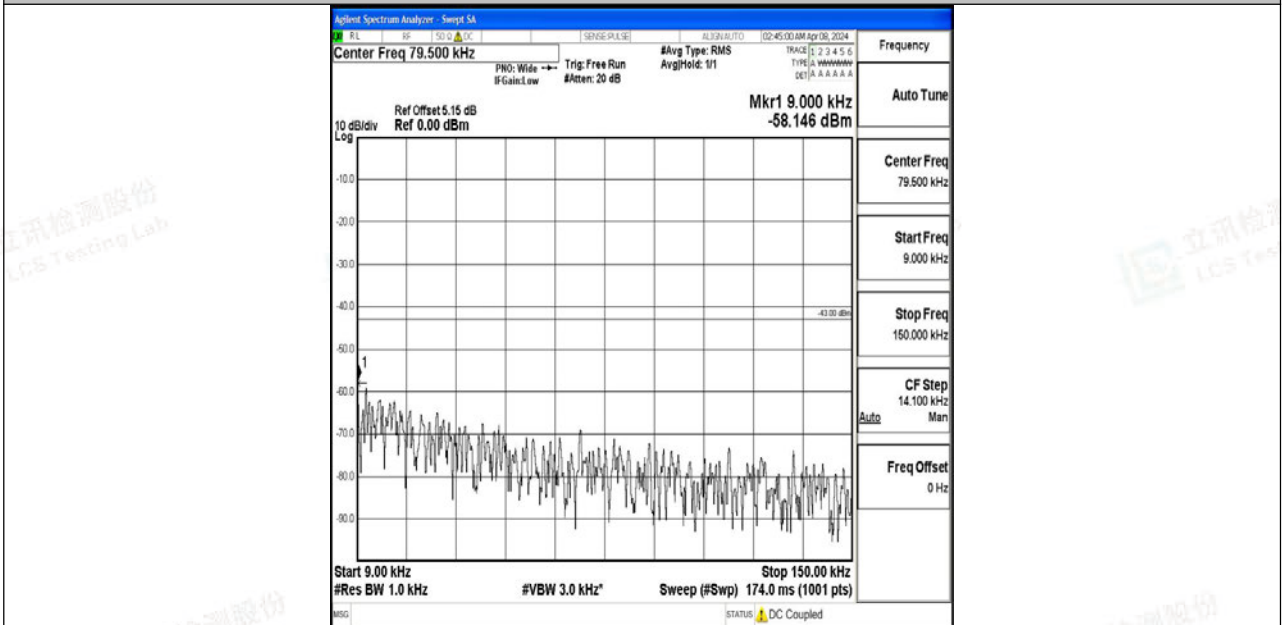

Band4_15MHz_64QAM_20175_1RB#0_0.009~0.15_0.009~0.15

Band4_15MHz_64QAM_20175_1RB#0_0.15~30_0.15~30

Band4_15MHz_64QAM_20175_1RB#0_30~1000_30~1000

Band4_15MHz_64QAM_20175_1RB#0_1000~3000_1000~3000

Band4_15MHz_64QAM_20175_1RB#0_3000~20000_3000~20000