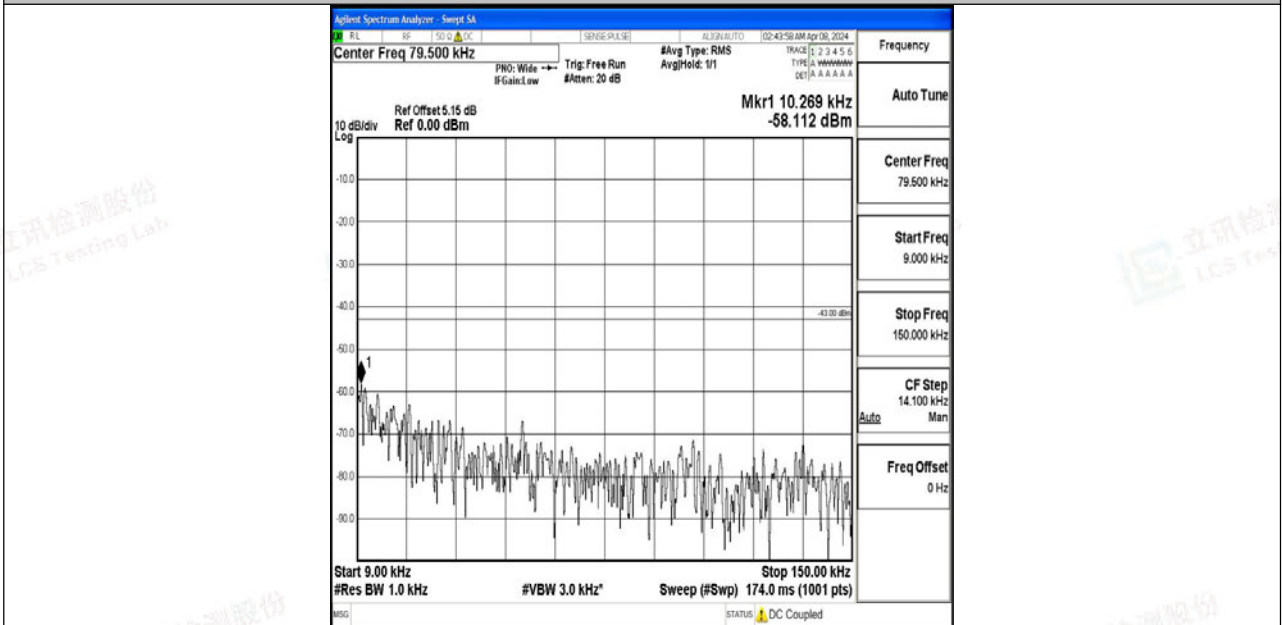

Band4_15MHz_64QAM_2025_1RB#0_0.009~0.15_0.009~0.15

Band4_15MHz_64QAM_2025_1RB#0_0.15~30_0.15~30

Band4_15MHz_64QAM_2025_1RB#0_30~1000_30~1000

Band4_15MHz_64QAM_2025_1RB#0_1000~3000_1000~3000

Band4_15MHz_64QAM_20025_1RB#0_3000~20000_3000~20000