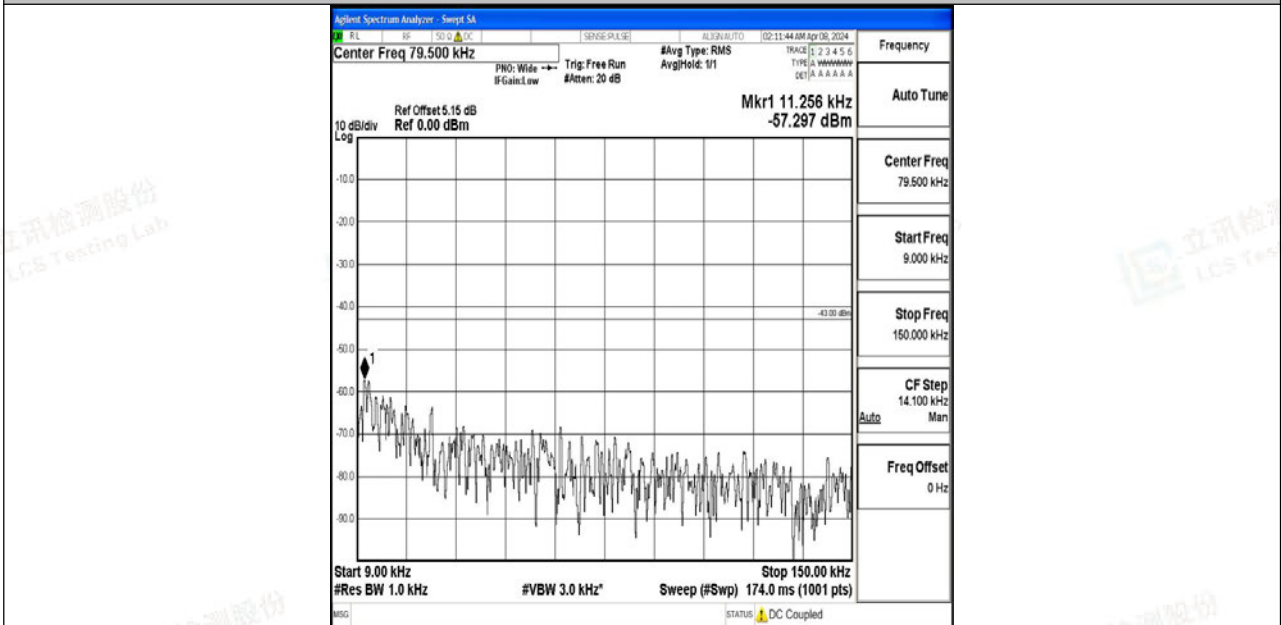

Band4_5MHz_64QAM_20175_1RB#0_0.009~0.15_0.009~0.15

Band4_5MHz_64QAM_20175_1RB#0_0.15~30_0.15~30

Band4_5MHz_64QAM_20175_1RB#0_30~1000_30~1000

Band4_5MHz_64QAM_20175_1RB#0_1000~3000_1000~3000

Band4_5MHz_64QAM_20175_1RB#0_3000~20000_3000~20000