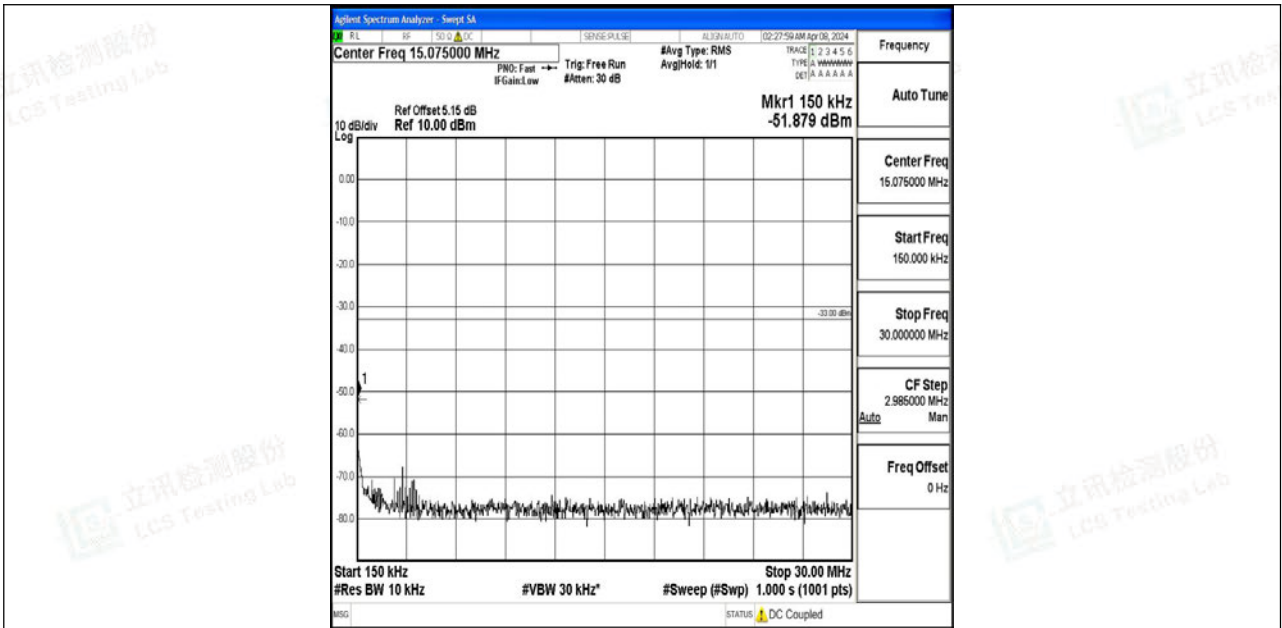

Band4_10MHz_QPSK_20175_1RB#0_0.009~0.15_0.009~0.15

Band4_10MHz_QPSK_20175_1RB#0_0.15~30_0.15~30