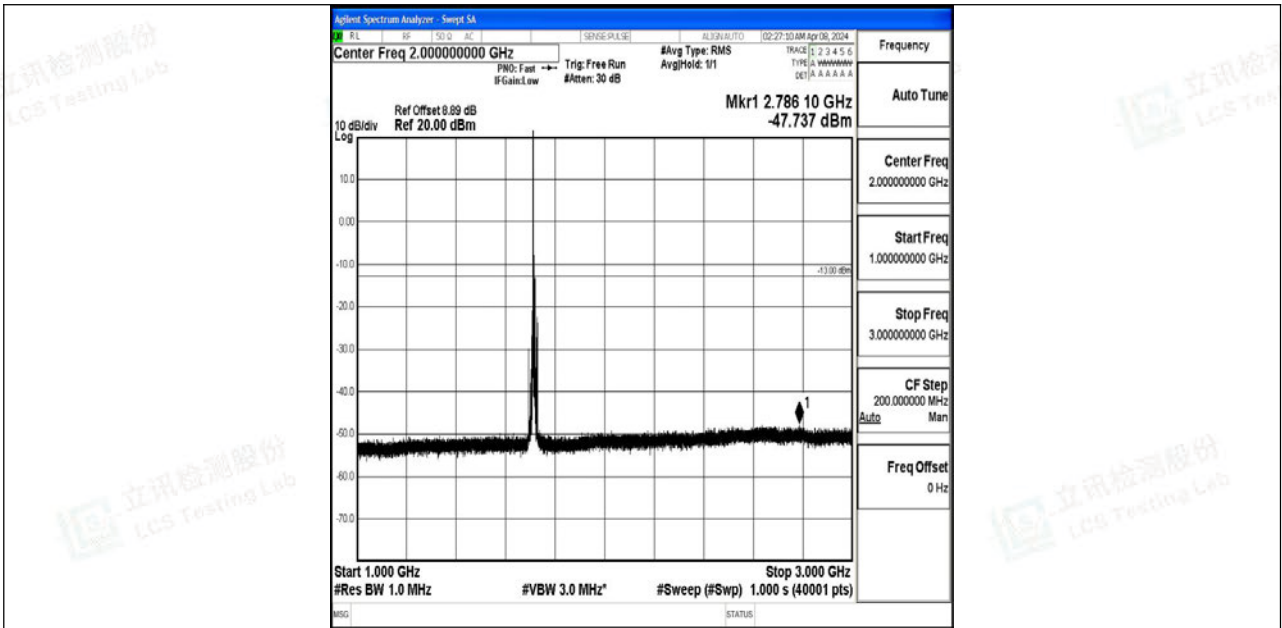

Band4_10MHz_QPSK_20000_1RB#0_0.009~0.15_0.009~0.15

Band4_10MHz_QPSK_20000_1RB#0_0.15~30_0.15~30

Band4_10MHz_QPSK_20000_1RB#0_30~1000_30~1000

Band4_10MHz_QPSK_20000_1RB#0_1000~3000_1000~3000

Band4_10MHz_QPSK_20000_1RB#0_3000~20000_3000~20000