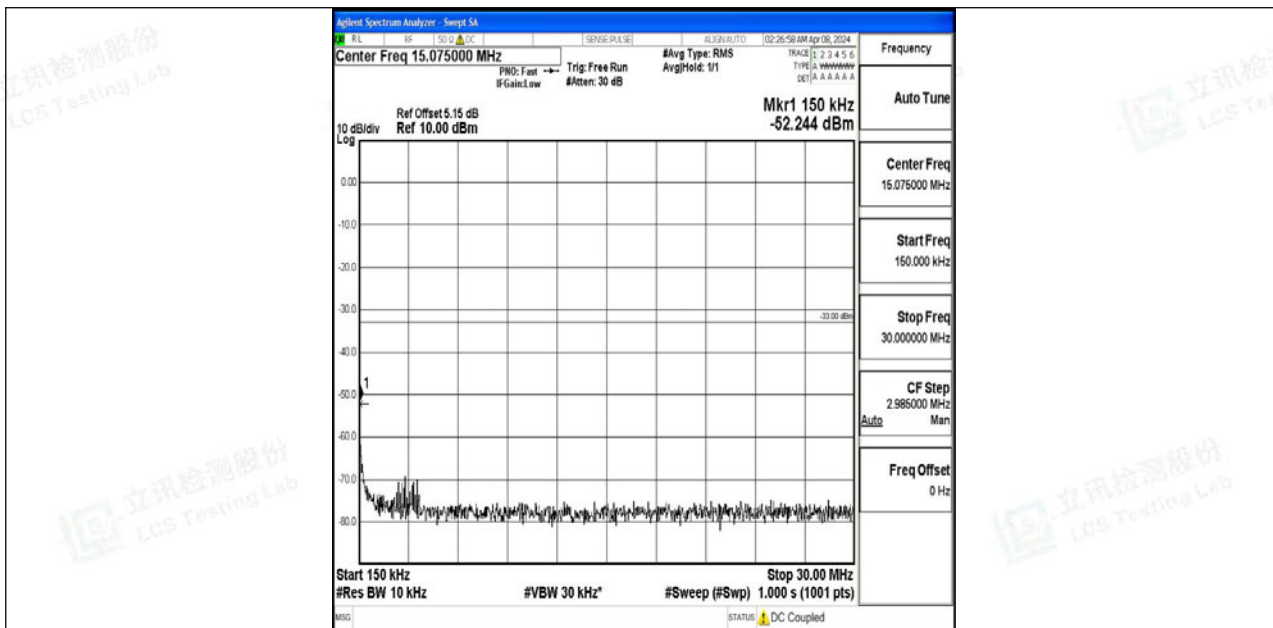

Band4_10MHz_QPSK_20000_1RB#0_0.009~0.15_0.009~0.15

Band4_10MHz_QPSK_20000_1RB#0_0.15~30_0.15~30