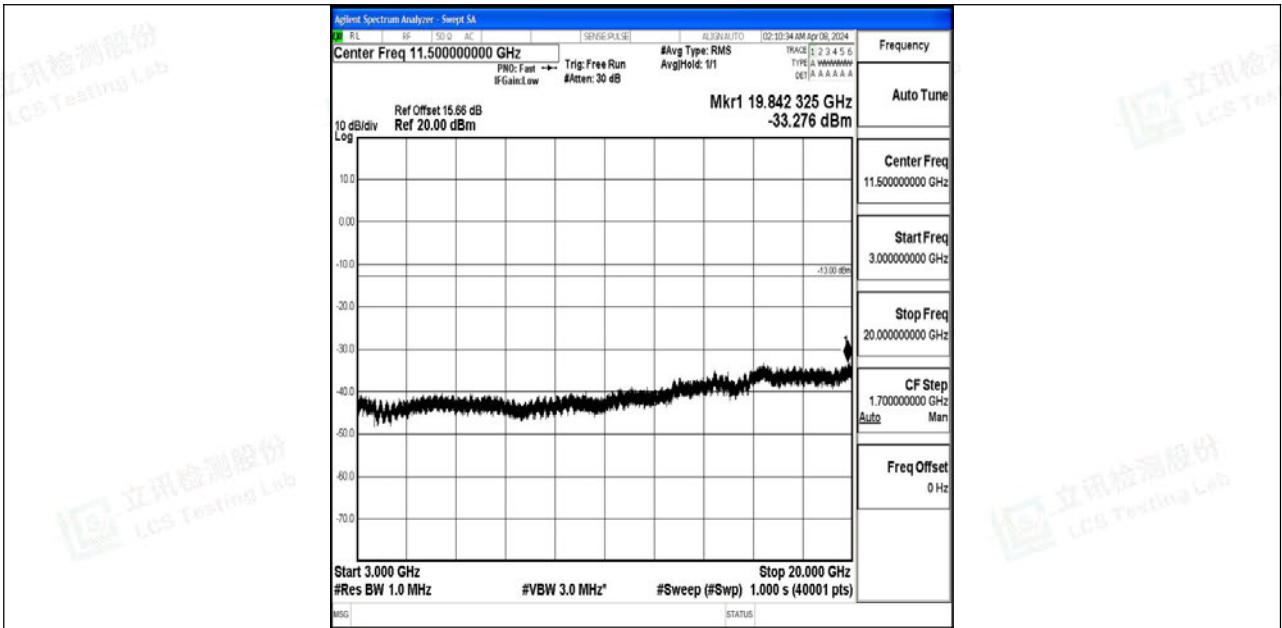

Band4_5MHz_64QAM_19975_1RB#0_0.009~0.15_0.009~0.15

Band4_5MHz_64QAM_19975_1RB#0_0.15~30_0.15~30

Band4_5MHz_64QAM_19975_1RB#0_30~1000_30~1000

Band4_5MHz_64QAM_19975_1RB#0_1000~3000_1000~3000

Band4_5MHz_64QAM_19975_1RB#0_3000~20000_3000~20000