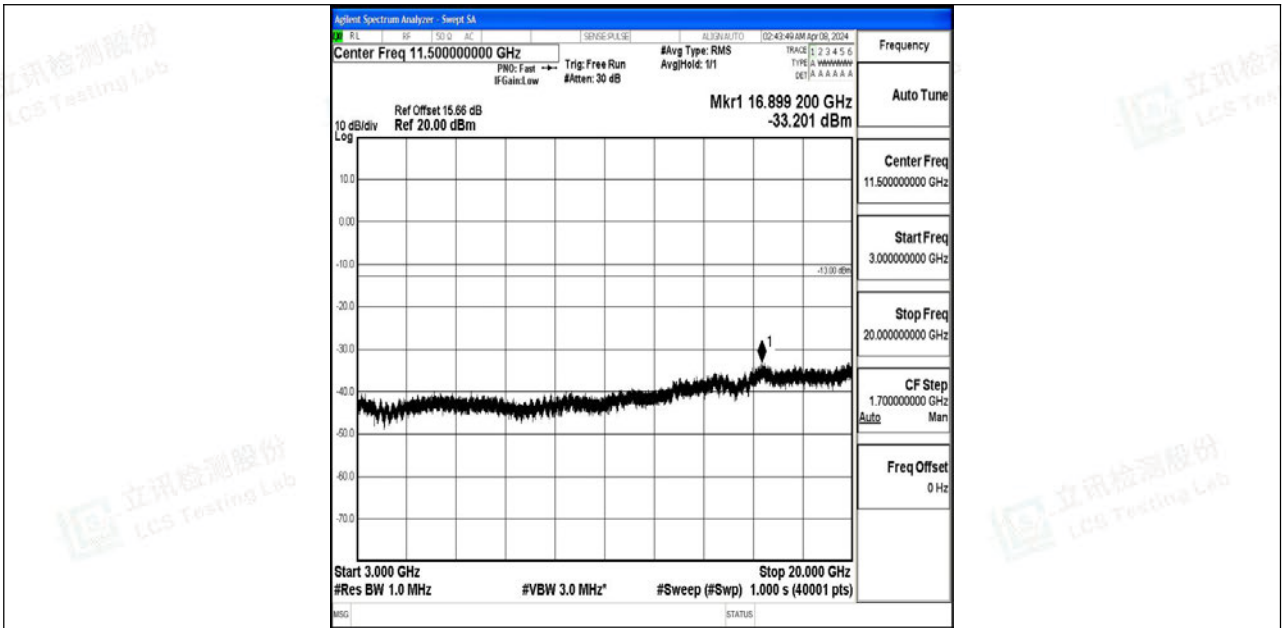

Band4_15MHz_64QAM_2025_1RB#0_0.009~0.15_0.009~0.15

Band4_15MHz_64QAM_2025_1RB#0_0.15~30_0.15~30

Band4_15MHz_64QAM_2025_1RB#0_30~1000_30~1000

Band4_15MHz_64QAM_2025_1RB#0_1000~3000_1000~3000

Band4_15MHz_64QAM_20025_1RB#0_3000~20000_3000~20000