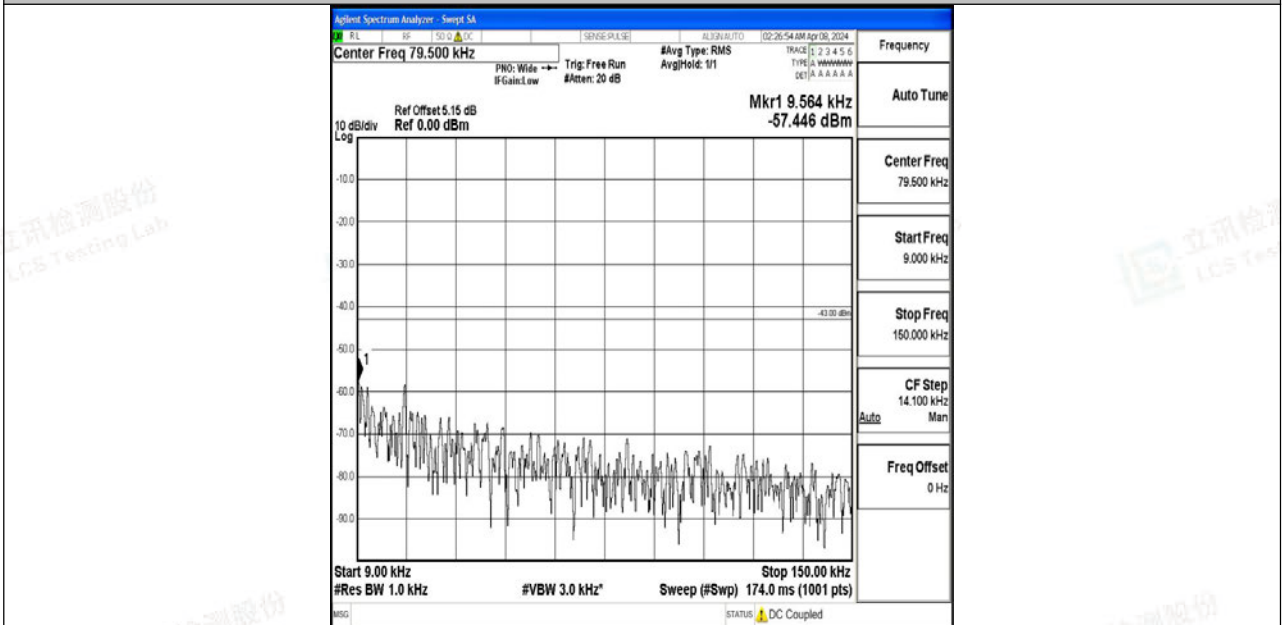

Band4_10MHz_QPSK_20000_1RB#0_0.009~0.15_0.009~0.15

Band4_10MHz_QPSK_20000_1RB#0_0.15~30_0.15~30

Band4_10MHz_QPSK_20000_1RB#0_30~1000_30~1000

Band4_10MHz_QPSK_20000_1RB#0_1000~3000_1000~3000

Band4_10MHz_QPSK_20000_1RB#0_3000~20000_3000~20000