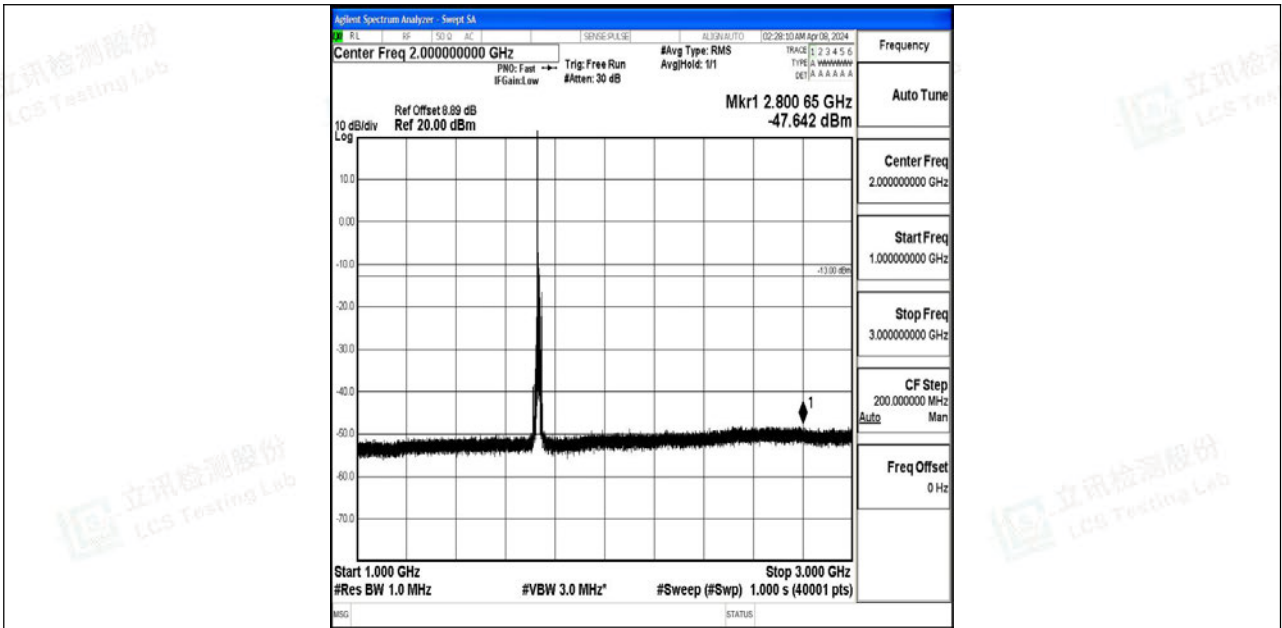

Band4_10MHz_QPSK_20175_1RB#0_0.009~0.15_0.009~0.15

Band4_10MHz_QPSK_20175_1RB#0_0.15~30_0.15~30

Band4_10MHz_QPSK_20175_1RB#0_30~1000_30~1000

Band4_10MHz_QPSK_20175_1RB#0_1000~3000_1000~3000

Band4_10MHz_QPSK_20175_1RB#0_3000~20000_3000~20000