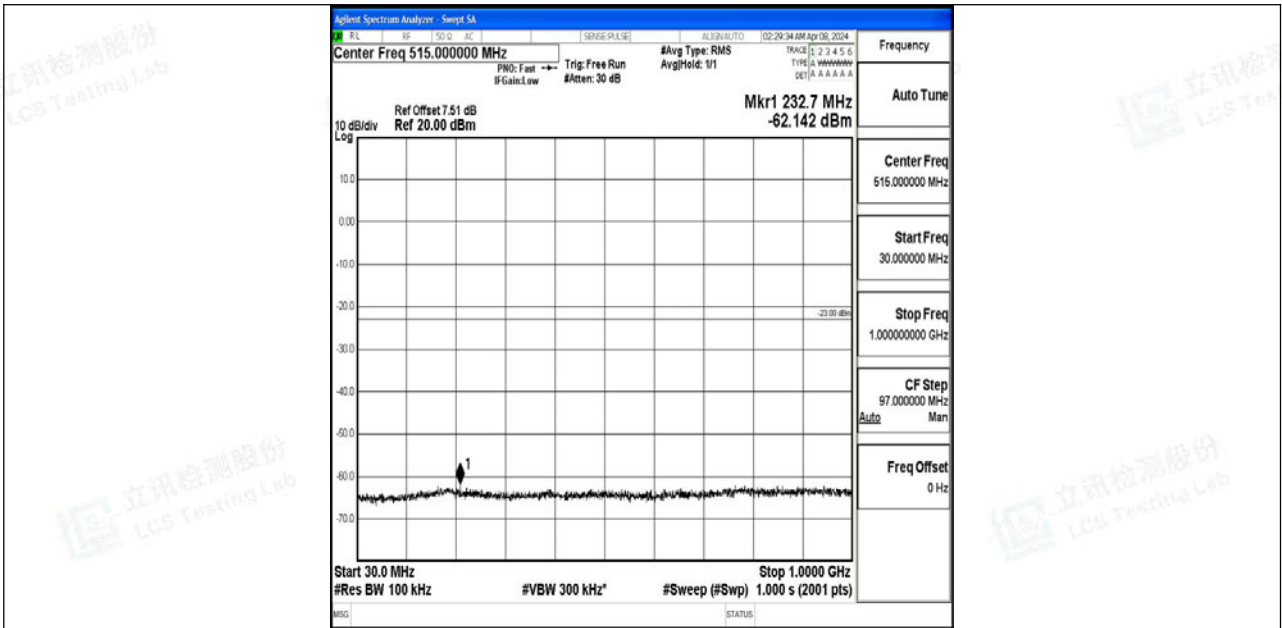

Band4_10MHz_64QAM_20350_1RB#0_0.15~30_0.15~30

Band4_10MHz_64QAM_20350_1RB#0_30~1000_30~1000