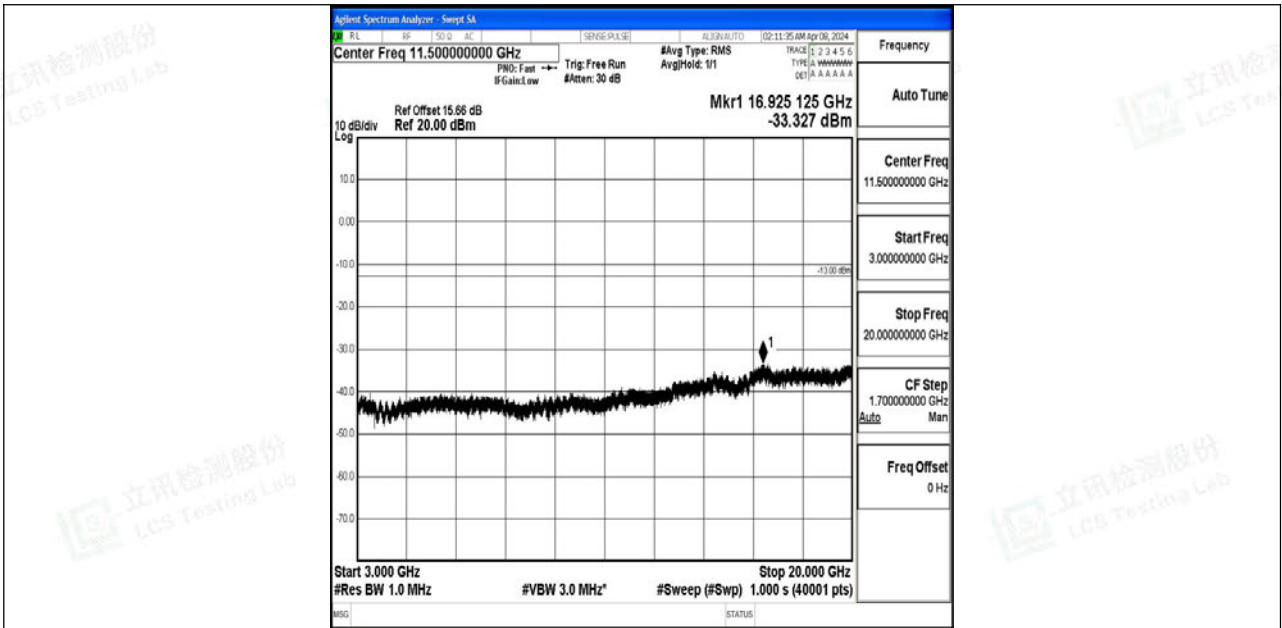

Band4_5MHz_64QAM_20175_1RB#0_0.009~0.15_0.009~0.15

Band4_5MHz_64QAM_20175_1RB#0_0.15~30_0.15~30

Band4_5MHz_64QAM_20175_1RB#0_30~1000_30~1000

Band4_5MHz_64QAM_20175_1RB#0_1000~3000_1000~3000

Band4_5MHz_64QAM_20175_1RB#0_3000~20000_3000~20000