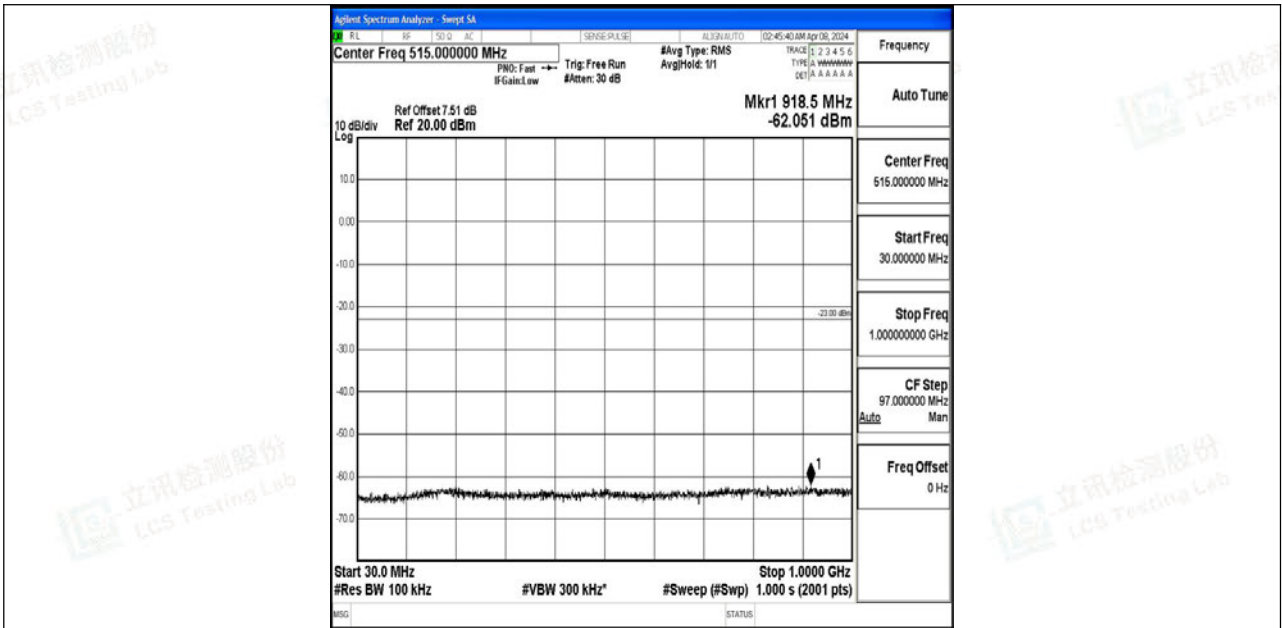

Band4_15MHz_64QAM_20325_1RB#0_0.15~30_0.15~30

Band4_15MHz_64QAM_20325_1RB#0_30~1000_30~1000