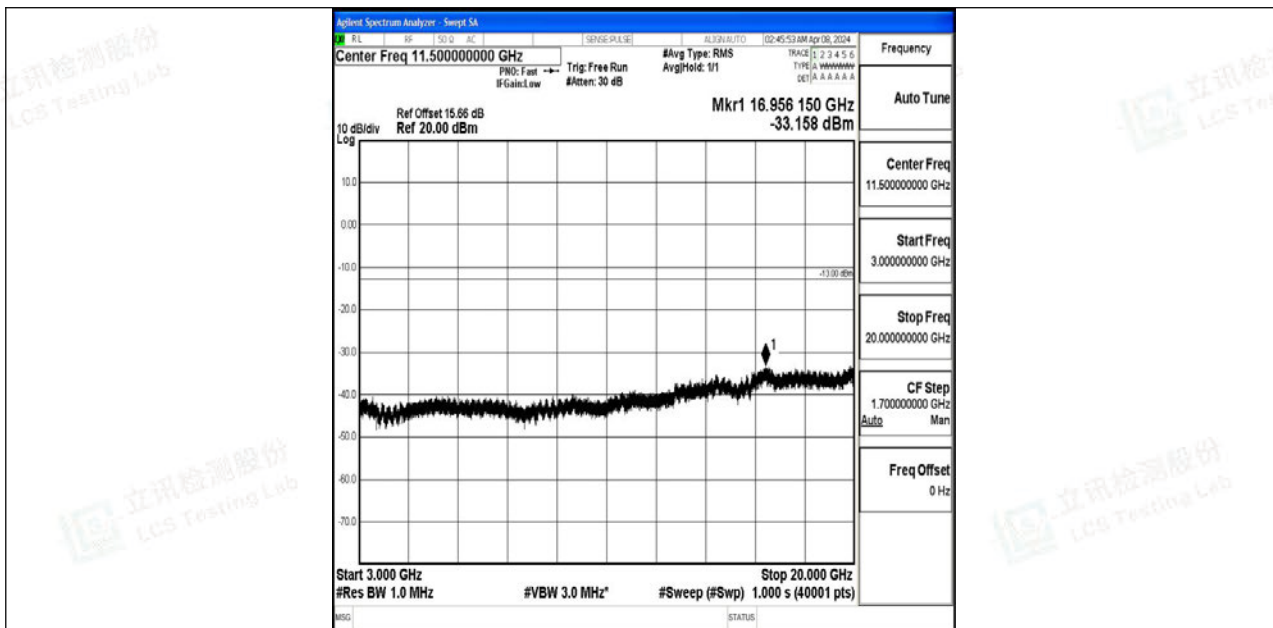

Band4_15MHz_64QAM_20325_1RB#0_1000~3000_1000~3000

Band4_15MHz_64QAM_20325_1RB#0_3000~20000_3000~20000