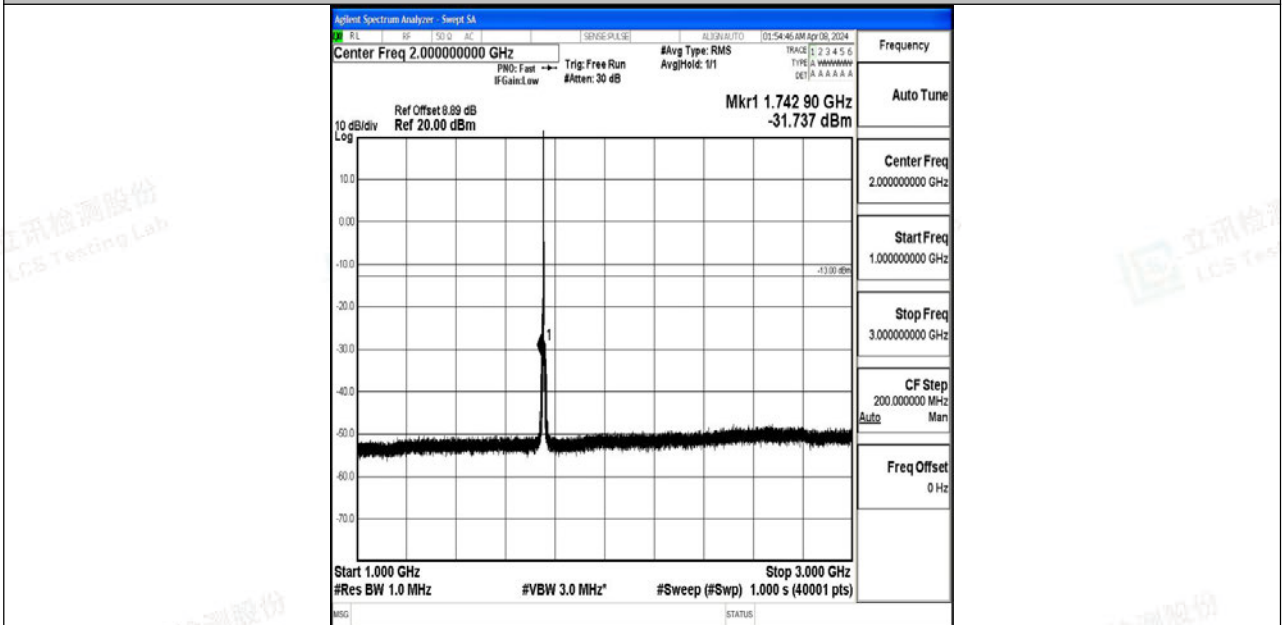

Band4_3MHz_64QAM_20385_1RB#0_30~1000_30~1000

Band4_3MHz_64QAM_20385_1RB#0_1000~3000_1000~3000