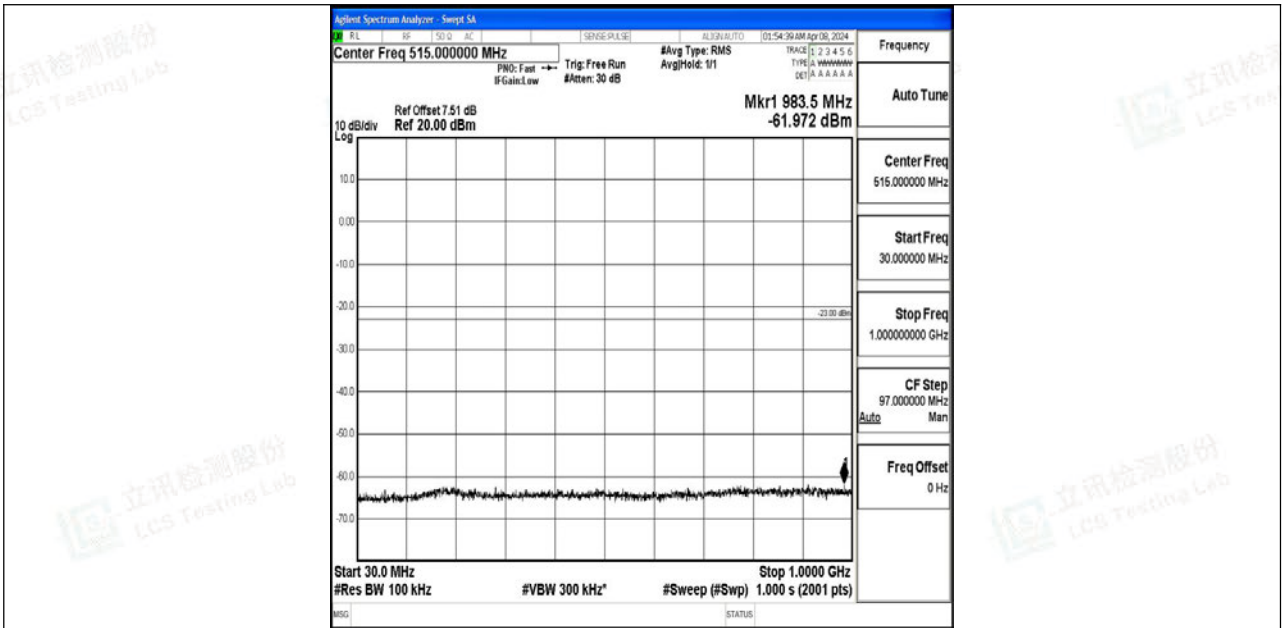

Band4_3MHz_64QAM_20385_1RB#0_0.15~30_0.15~30

Band4_3MHz_64QAM_20385_1RB#0_30~1000_30~1000