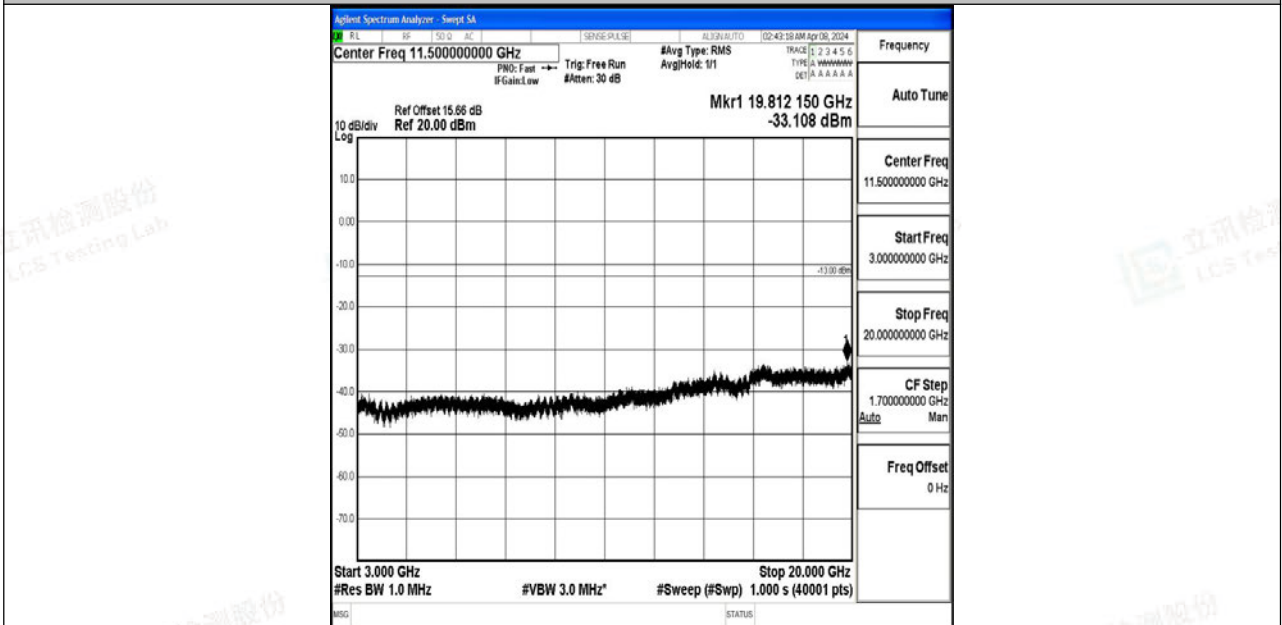

Band4_15MHz_QPSK_20025_1RB#0_0.009~0.15_0.009~0.15

Band4_15MHz_QPSK_2025_1RB#0_0.15~30_0.15~30

Band4_15MHz_QPSK_2025_1RB#0_30~1000_30~1000

Band4_15MHz_QPSK_20025_1RB#0_1000~3000_1000~3000

Band4_15MHz_QPSK_20025_1RB#0_3000~20000_3000~20000