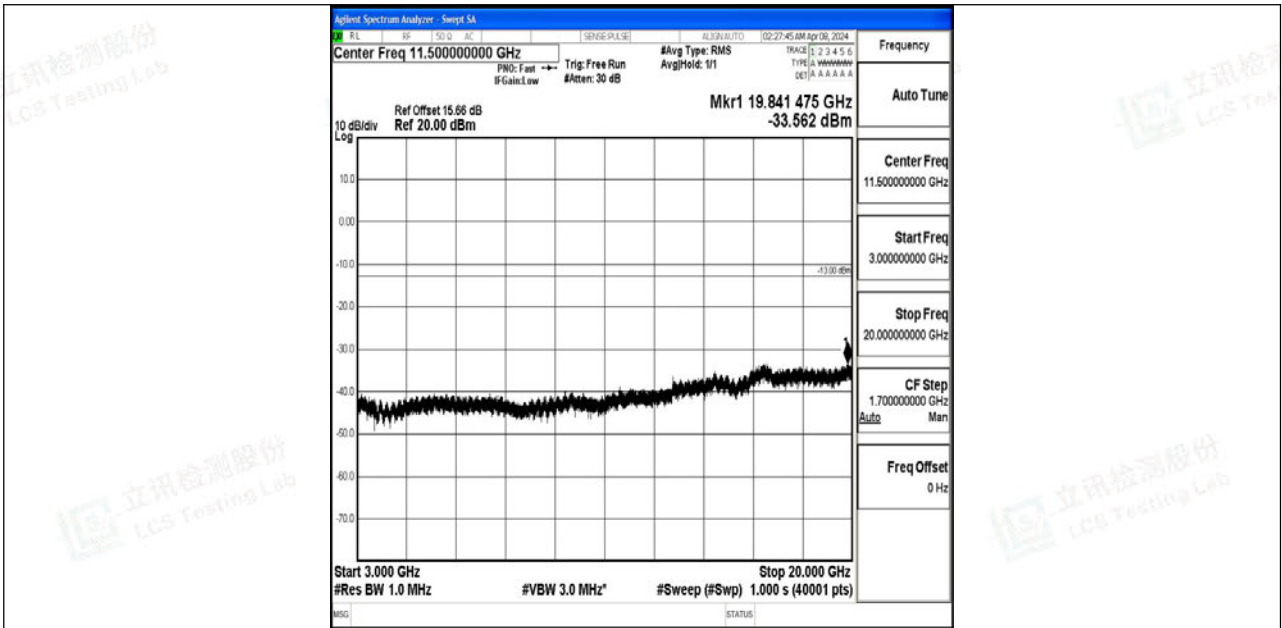

Band4_10MHz_64QAM_20000_1RB#0_0.009~0.15_0.009~0.15

Band4_10MHz_64QAM_20000_1RB#0_0.15~30_0.15~30

Band4_10MHz_64QAM_20000_1RB#0_30~1000_30~1000

Band4_10MHz_64QAM_20000_1RB#0_1000~3000_1000~3000

Band4_10MHz_64QAM_20000_1RB#0_3000~20000_3000~20000