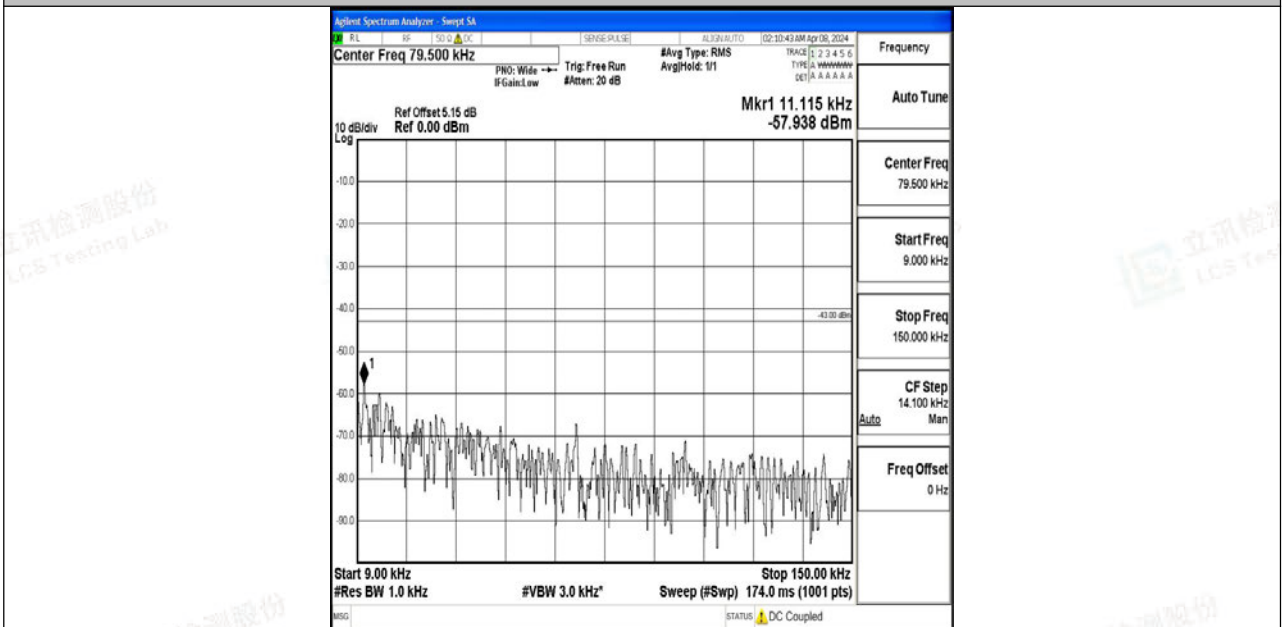

Band4_5MHz_64QAM_19975_1RB#0_0.009~0.15_0.009~0.15

Band4_5MHz_64QAM_19975_1RB#0_0.15~30_0.15~30

Band4_5MHz_64QAM_19975_1RB#0_30~1000_30~1000

Band4_5MHz_64QAM_19975_1RB#0_1000~3000_1000~3000

Band4_5MHz_64QAM_19975_1RB#0_3000~20000_3000~20000