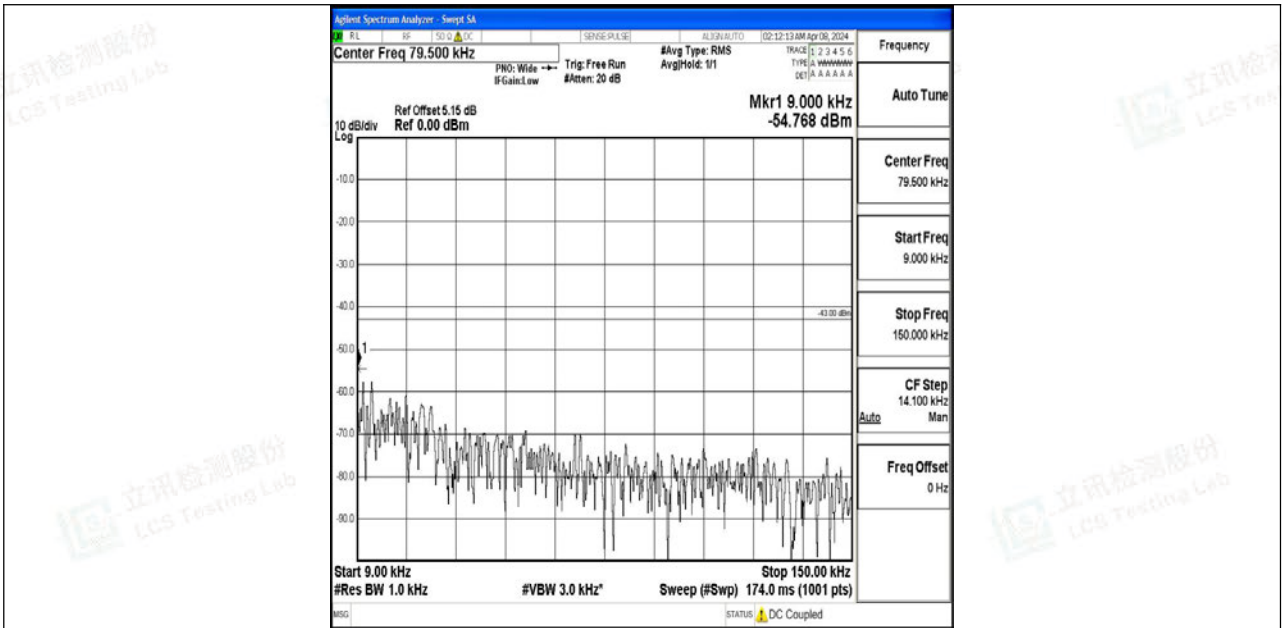

Band4_5MHz_QPSK_20375_1RB#0_0.009~0.15_0.009~0.15

Band4_5MHz_QPSK_20375_1RB#0_0.15~30_0.15~30

Band4_5MHz_QPSK_20375_1RB#0_30~1000_30~1000

Band4_5MHz_QPSK_20375_1RB#0_1000~3000_1000~3000

Band4_5MHz_QPSK_20375_1RB#0_3000~20000_3000~20000