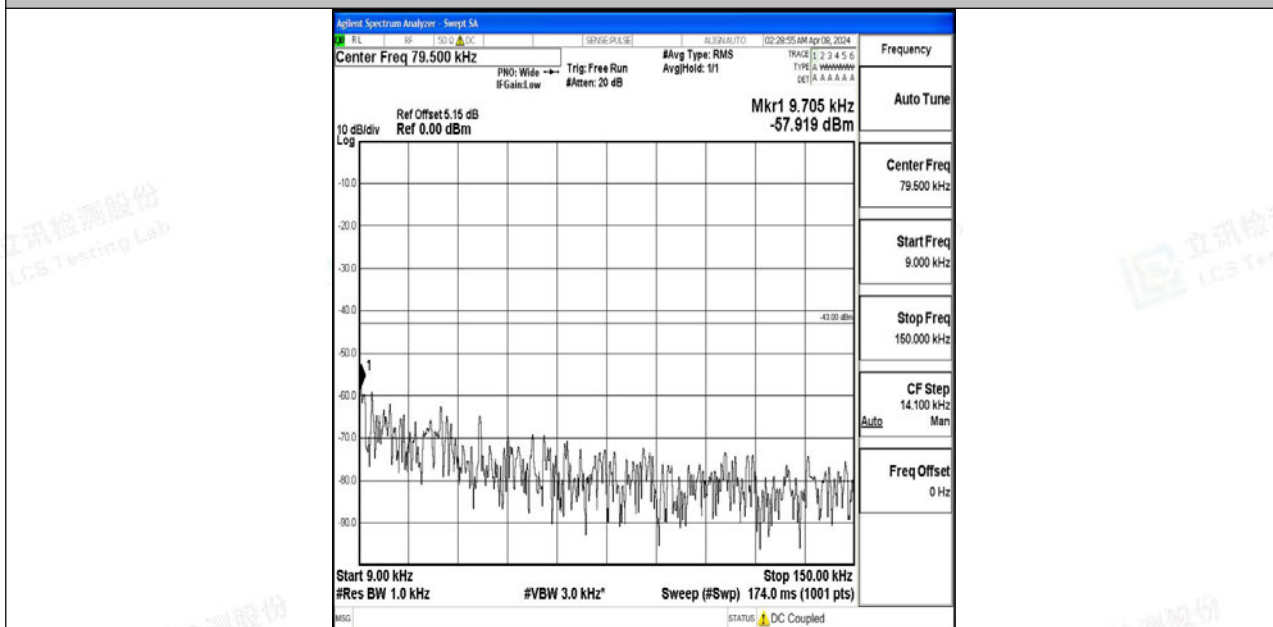

Band4_10MHz_64QAM_20175_1RB#0_0.009~0.15_0.009~0.15

Band4_10MHz_64QAM_20175_1RB#0_0.15~30_0.15~30

Band4_10MHz_64QAM_20175_1RB#0_30~1000_30~1000

Band4_10MHz_64QAM_20175_1RB#0_1000~3000_1000~3000

Band4_10MHz_64QAM_20175_1RB#0_3000~20000_3000~20000