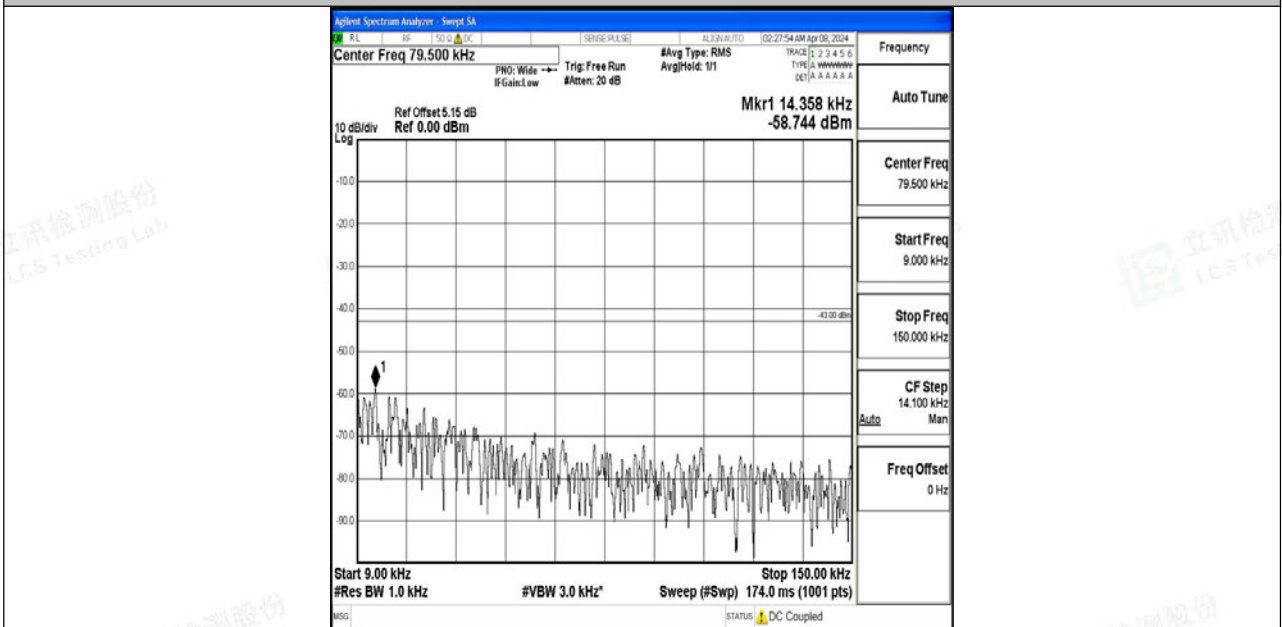

Band4_10MHz_64QAM_20000_1RB#0_0.009~0.15_0.009~0.15

Band4_10MHz_64QAM_20000_1RB#0_0.15~30_0.15~30

Band4_10MHz_64QAM_20000_1RB#0_30~1000_30~1000

Band4_10MHz_64QAM_20000_1RB#0_1000~3000_1000~3000

Band4_10MHz_64QAM_20000_1RB#0_3000~20000_3000~20000