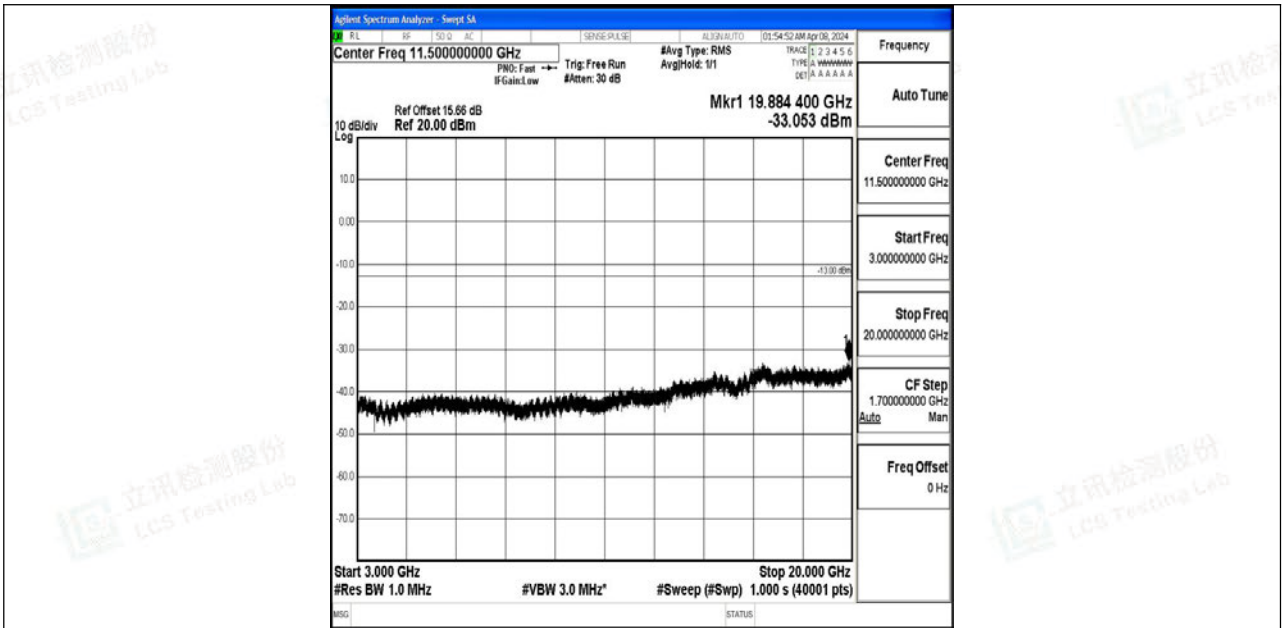

Band4_3MHz_64QAM_20385_1RB#0_1000~3000_1000~3000

Band4_3MHz_64QAM_20385_1RB#0_3000~20000_3000~20000