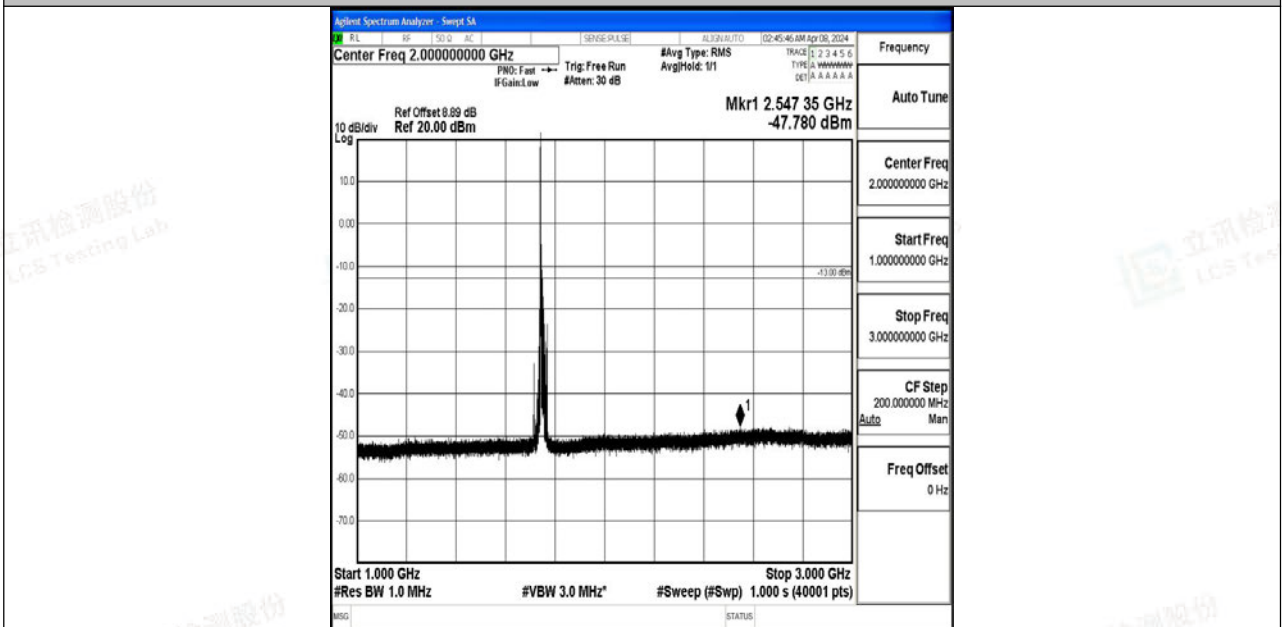

Band4_15MHz_64QAM_20325_1RB#0_30~1000_30~1000

Band4_15MHz_64QAM_20325_1RB#0_1000~3000_1000~3000