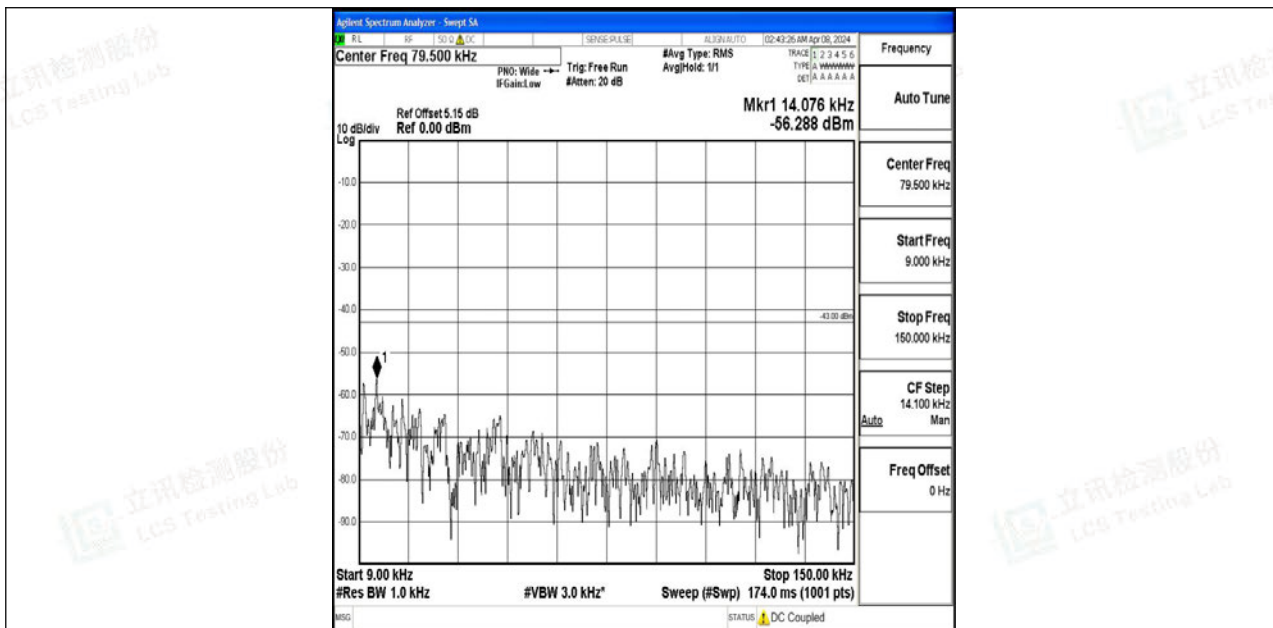

Band4_15MHz_QPSK_20025_1RB#0_0.009~0.15_0.009~0.15

Band4_15MHz_QPSK_2025_1RB#0_0.15~30_0.15~30

Band4_15MHz_QPSK_2025_1RB#0_30~1000_30~1000

Band4_15MHz_QPSK_20025_1RB#0_1000~3000_1000~3000

Band4_15MHz_QPSK_20025_1RB#0_3000~20000_3000~20000