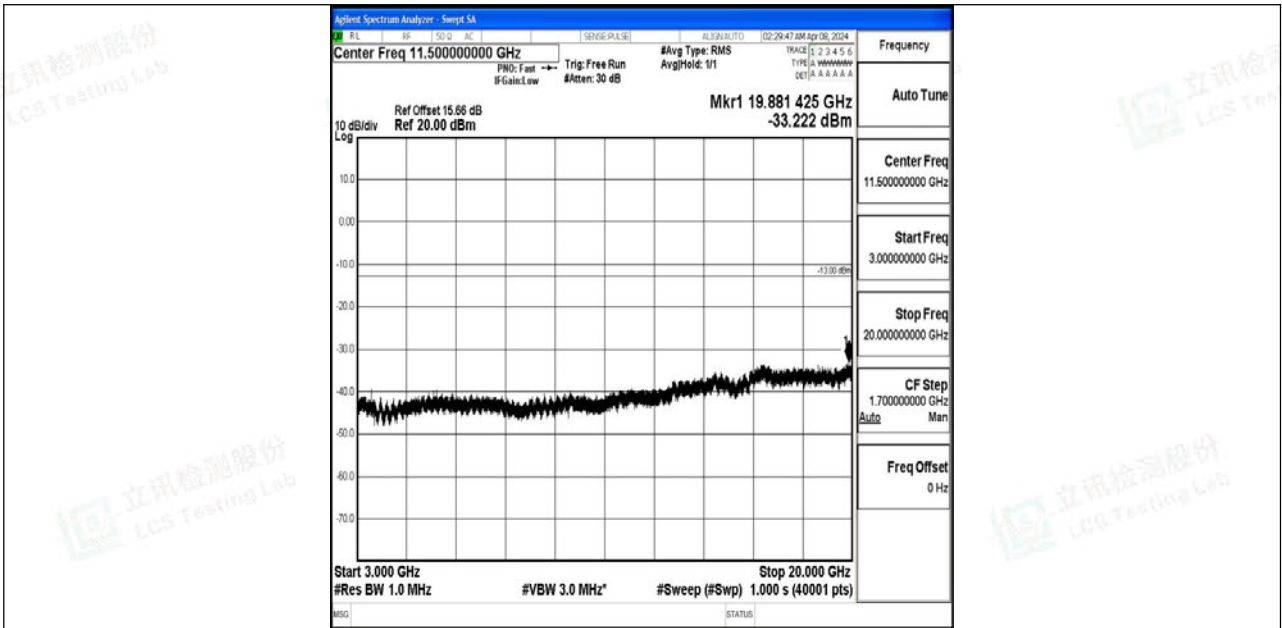

Band4_10MHz_64QAM_20350_1RB#0_0.009~0.15_0.009~0.15

Band4_10MHz_64QAM_20350_1RB#0_0.15~30_0.15~30

Band4_10MHz_64QAM_20350_1RB#0_30~1000_30~1000

Band4_10MHz_64QAM_20350_1RB#0_1000~3000_1000~3000

Band4_10MHz_64QAM_20350_1RB#0_3000~20000_3000~20000