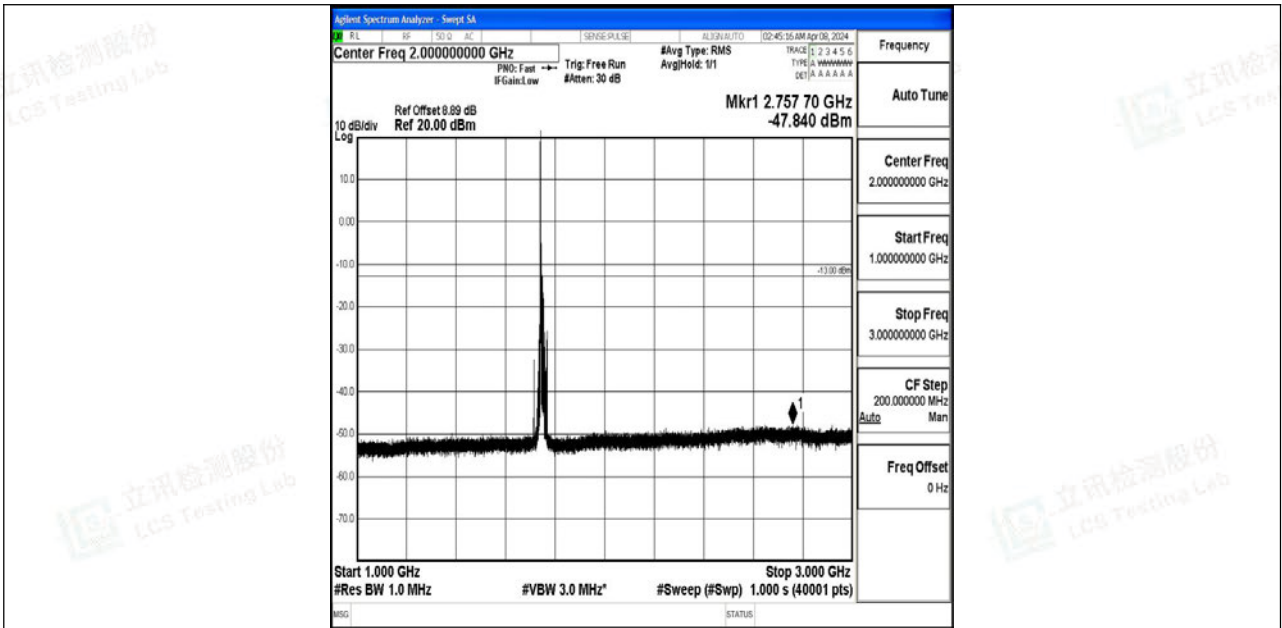

Band4_15MHz_QPSK_20325_1RB#0_0.009~0.15_0.009~0.15

Band4_15MHz_QPSK_20325_1RB#0_0.15~30_0.15~30

Band4_15MHz_QPSK_20325_1RB#0_30~1000_30~1000

Band4_15MHz_QPSK_20325_1RB#0_1000~3000_1000~3000

Band4_15MHz_QPSK_20325_1RB#0_3000~20000_3000~20000