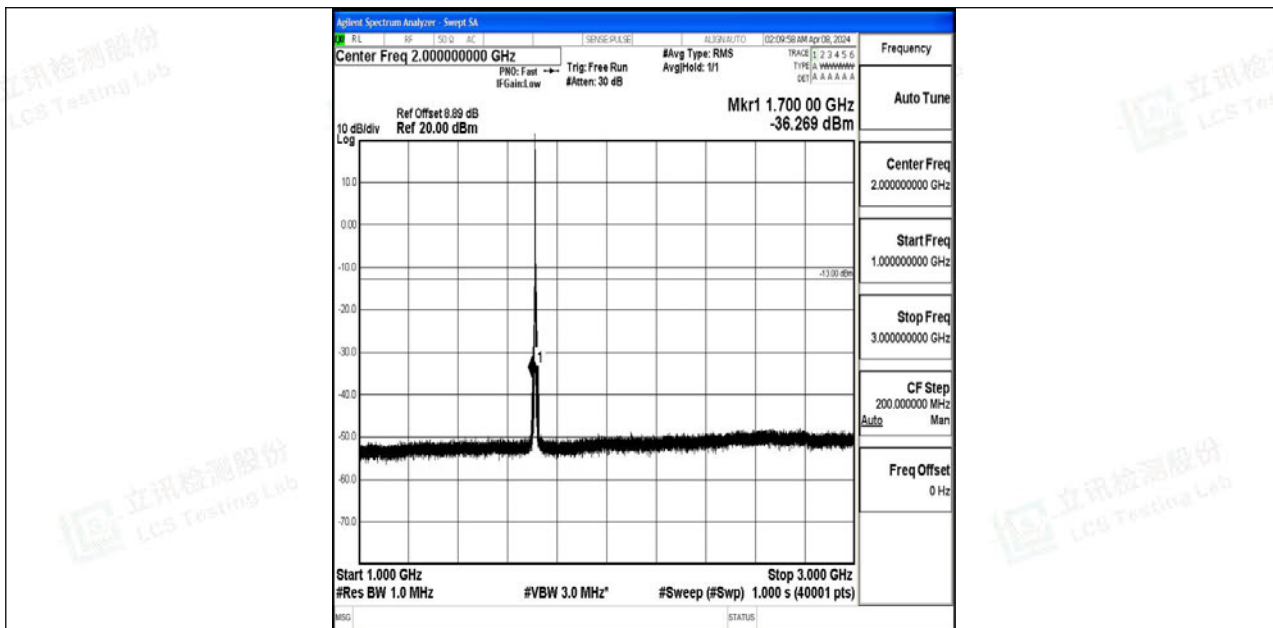

Band4_5MHz_QPSK_19975_1RB#0_0.009~0.15_0.009~0.15

Band4_5MHz_QPSK_19975_1RB#0_0.15~30_0.15~30

Band4_5MHz_QPSK_19975_1RB#0_30~1000_30~1000

Band4_5MHz_QPSK_19975_1RB#0_1000~3000_1000~3000

Band4_5MHz_QPSK_19975_1RB#0_3000~20000_3000~20000