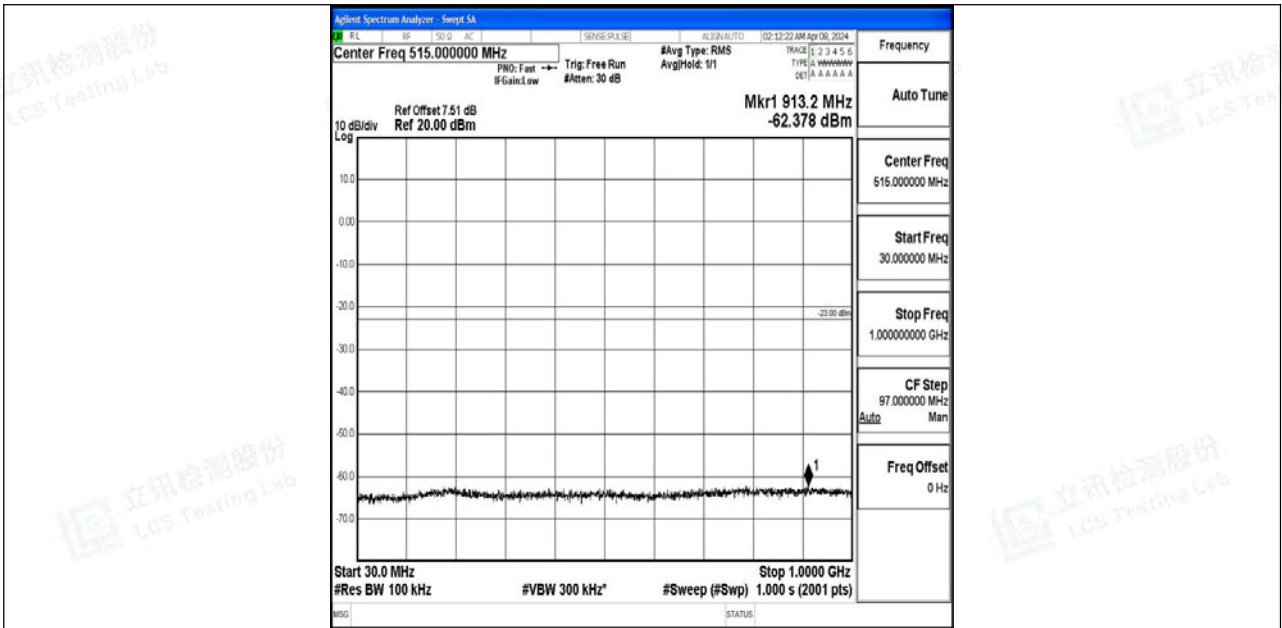

Band4_5MHz_64QAM_20375_1RB#0_0.15~30_0.15~30

Band4_5MHz_64QAM_20375_1RB#0_30~1000_30~1000