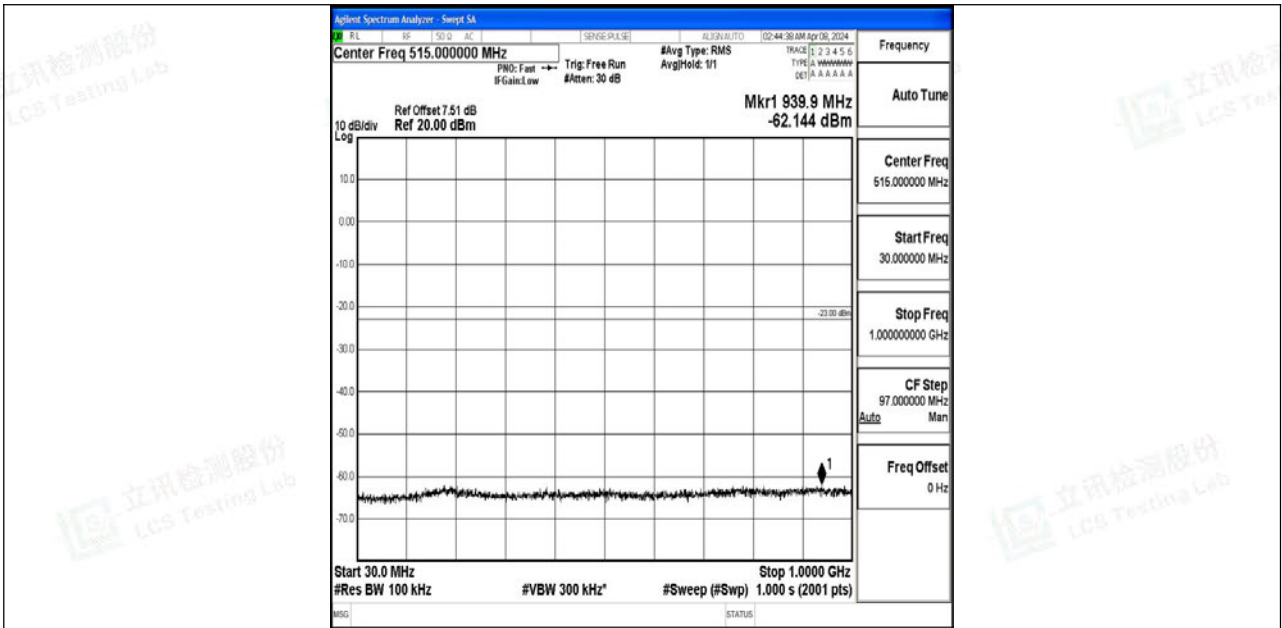

Band4_15MHz_64QAM_20175_1RB#0_0.15~30_0.15~30

Band4_15MHz_64QAM_20175_1RB#0_30~1000_30~1000