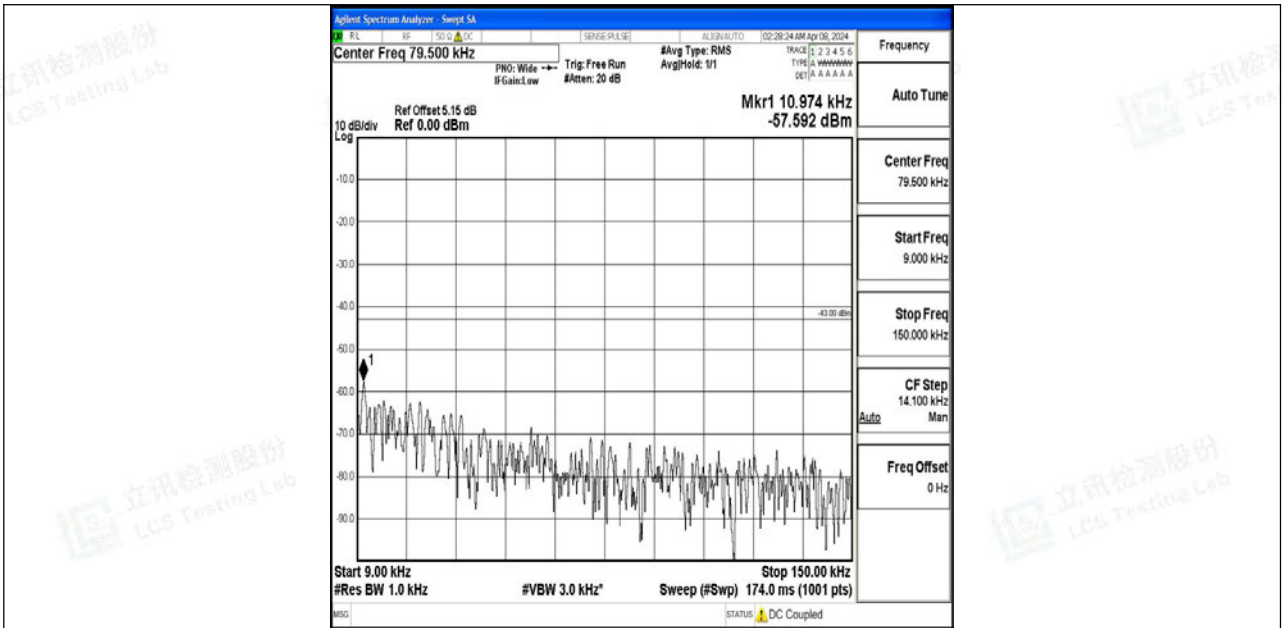

Band4_10MHz_QPSK_20175_1RB#0_0.009~0.15_0.009~0.15

Band4_10MHz_QPSK_20175_1RB#0_0.15~30_0.15~30

Band4_10MHz_QPSK_20175_1RB#0_30~1000_30~1000

Band4_10MHz_QPSK_20175_1RB#0_1000~3000_1000~3000

Band4_10MHz_QPSK_20175_1RB#0_3000~20000_3000~20000