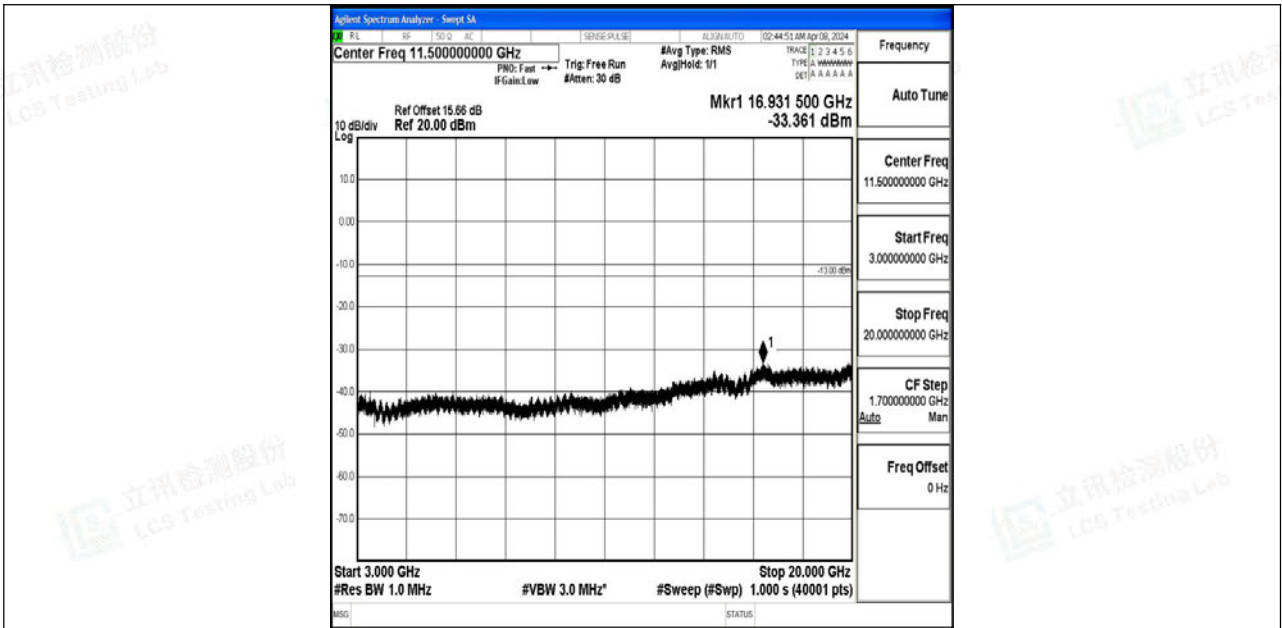

Band4_15MHz_64QAM_20175_1RB#0_0.009~0.15_0.009~0.15

Band4_15MHz_64QAM_20175_1RB#0_0.15~30_0.15~30

Band4_15MHz_64QAM_20175_1RB#0_30~1000_30~1000

Band4_15MHz_64QAM_20175_1RB#0_1000~3000_1000~3000

Band4_15MHz_64QAM_20175_1RB#0_3000~20000_3000~20000