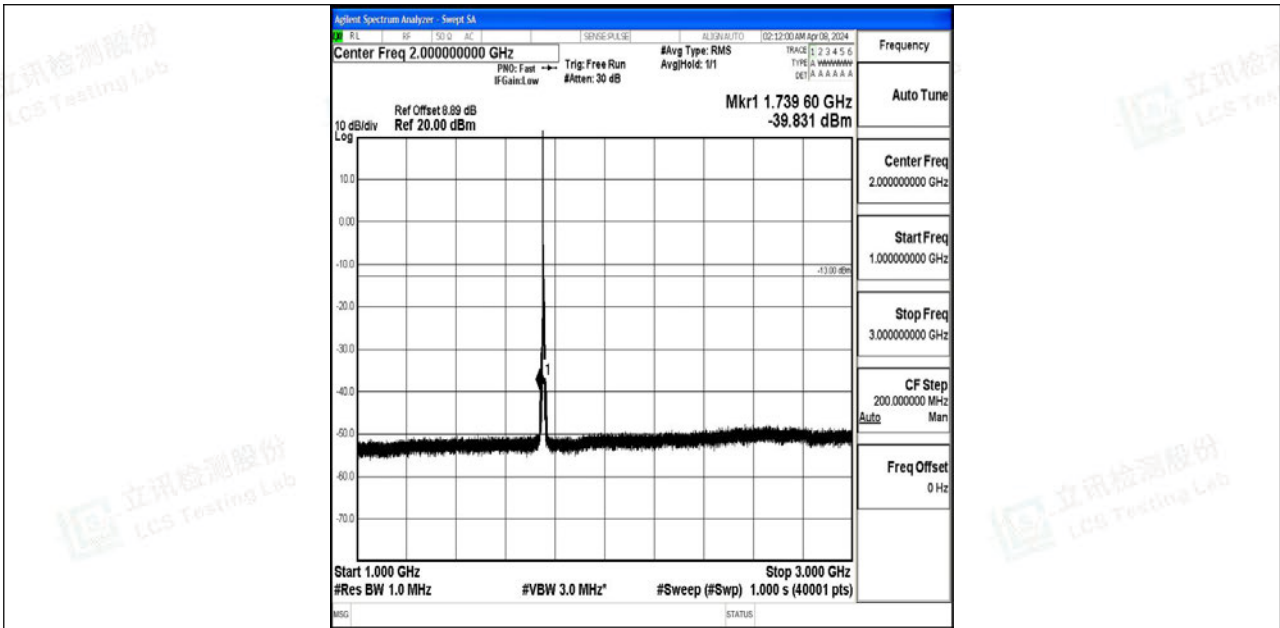

Band4_5MHz_QPSK_20375_1RB#0_0.009~0.15_0.009~0.15

Band4_5MHz_QPSK_20375_1RB#0_0.15~30_0.15~30

Band4_5MHz_QPSK_20375_1RB#0_30~1000_30~1000

Band4_5MHz_QPSK_20375_1RB#0_1000~3000_1000~3000

Band4_5MHz_QPSK_20375_1RB#0_3000~20000_3000~20000