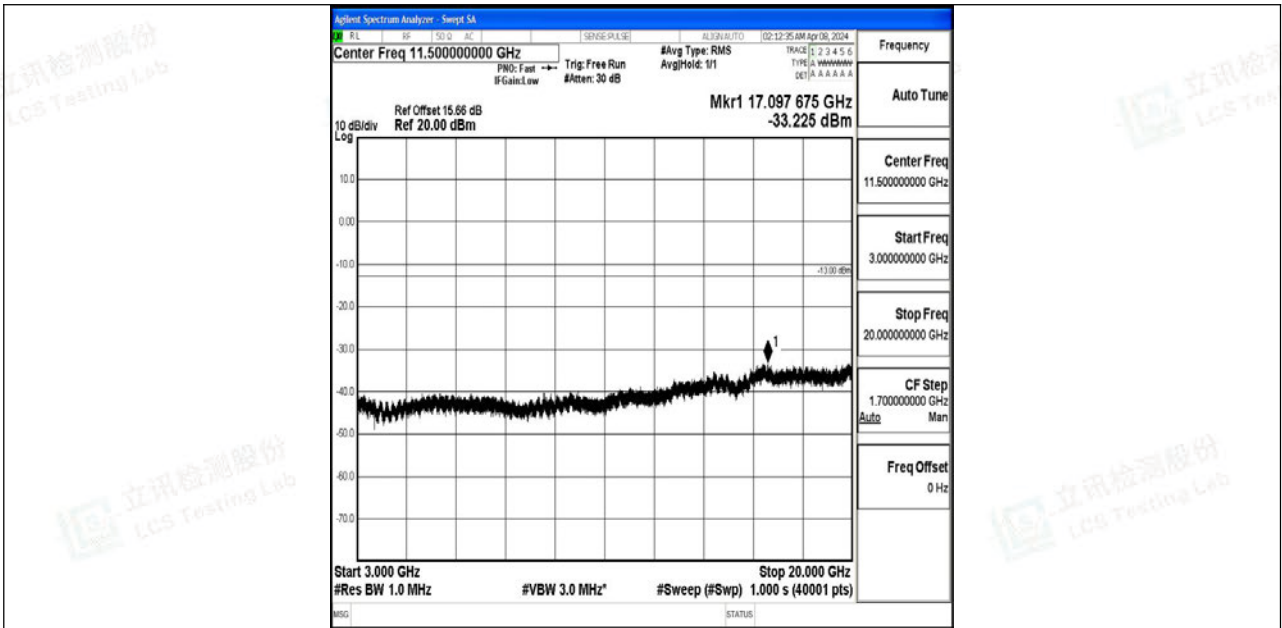

Band4_5MHz_64QAM_20375_1RB#0_0.009~0.15_0.009~0.15

Band4_5MHz_64QAM_20375_1RB#0_0.15~30_0.15~30

Band4_5MHz_64QAM_20375_1RB#0_30~1000_30~1000

Band4_5MHz_64QAM_20375_1RB#0_1000~3000_1000~3000

Band4_5MHz_64QAM_20375_1RB#0_3000~20000_3000~20000