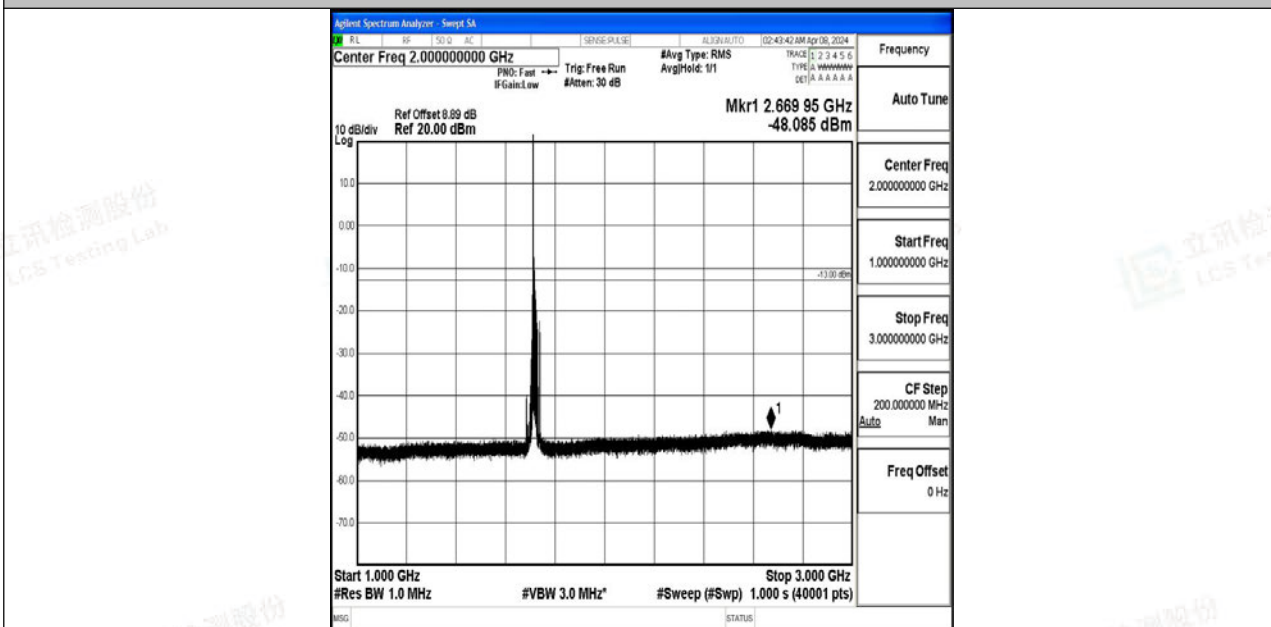

Band4_15MHz_64QAM_2025_1RB#0_30~1000_30~1000

Band4_15MHz_64QAM_2025_1RB#0_1000~3000_1000~3000