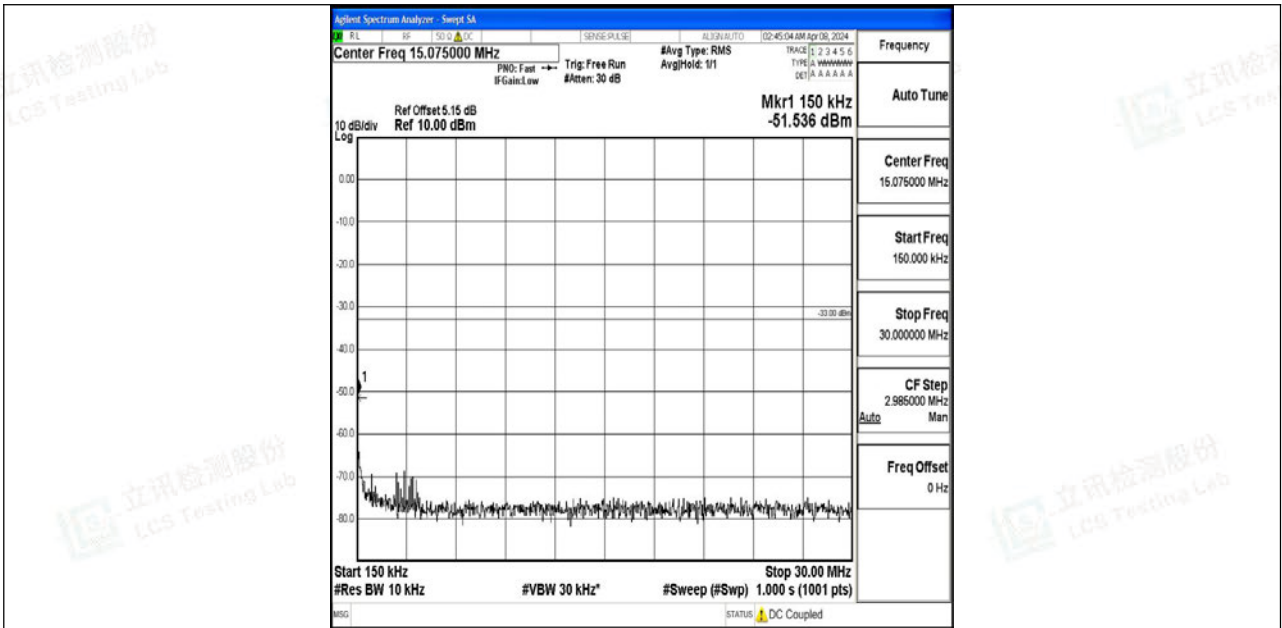

Band4_15MHz_QPSK_20325_1RB#0_0.009~0.15_0.009~0.15

Band4_15MHz_QPSK_20325_1RB#0_0.15~30_0.15~30