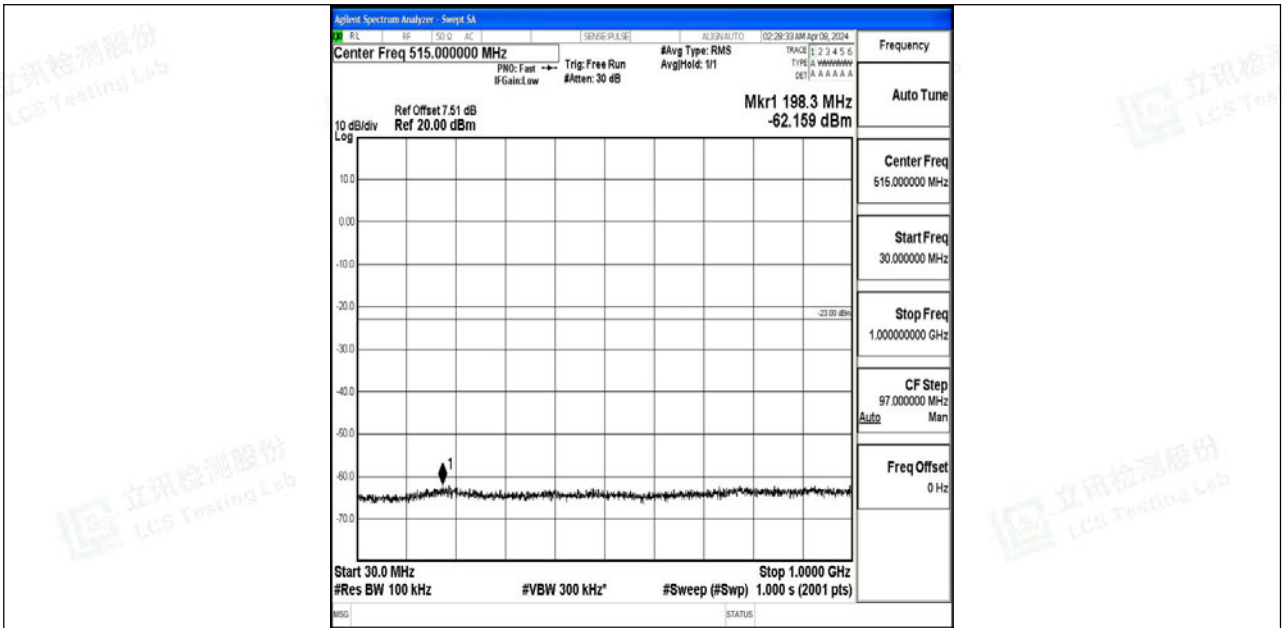

Band4_10MHz_64QAM_20175_1RB#0_0.15~30_0.15~30

Band4_10MHz_64QAM_20175_1RB#0_30~1000_30~1000