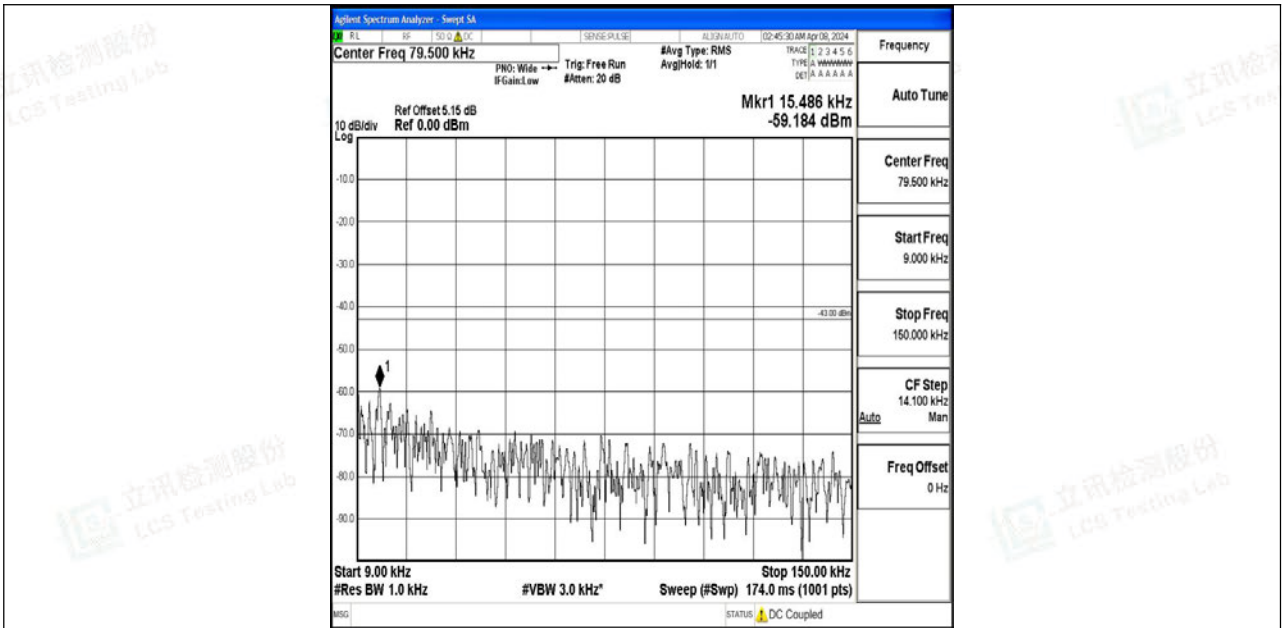

Band4_15MHz_QPSK_20325_1RB#0_0.009~0.15_0.009~0.15

Band4_15MHz_QPSK_20325_1RB#0_0.15~30_0.15~30

Band4_15MHz_QPSK_20325_1RB#0_30~1000_30~1000

Band4_15MHz_QPSK_20325_1RB#0_1000~3000_1000~3000

Band4_15MHz_QPSK_20325_1RB#0_3000~20000_3000~20000