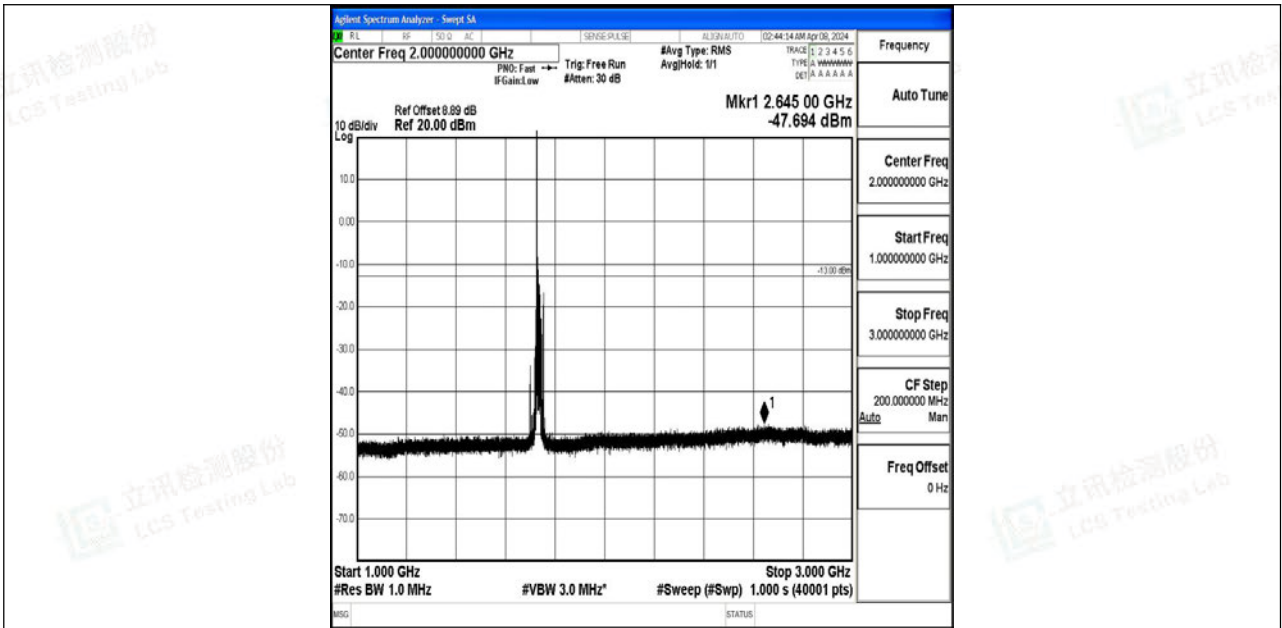

Band4_15MHz_QPSK_20175_1RB#0_0.009~0.15_0.009~0.15

Band4_15MHz_QPSK_20175_1RB#0_0.15~30_0.15~30

Band4_15MHz_QPSK_20175_1RB#0_30~1000_30~1000

Band4_15MHz_QPSK_20175_1RB#0_1000~3000_1000~3000

Band4_15MHz_QPSK_20175_1RB#0_3000~20000_3000~20000