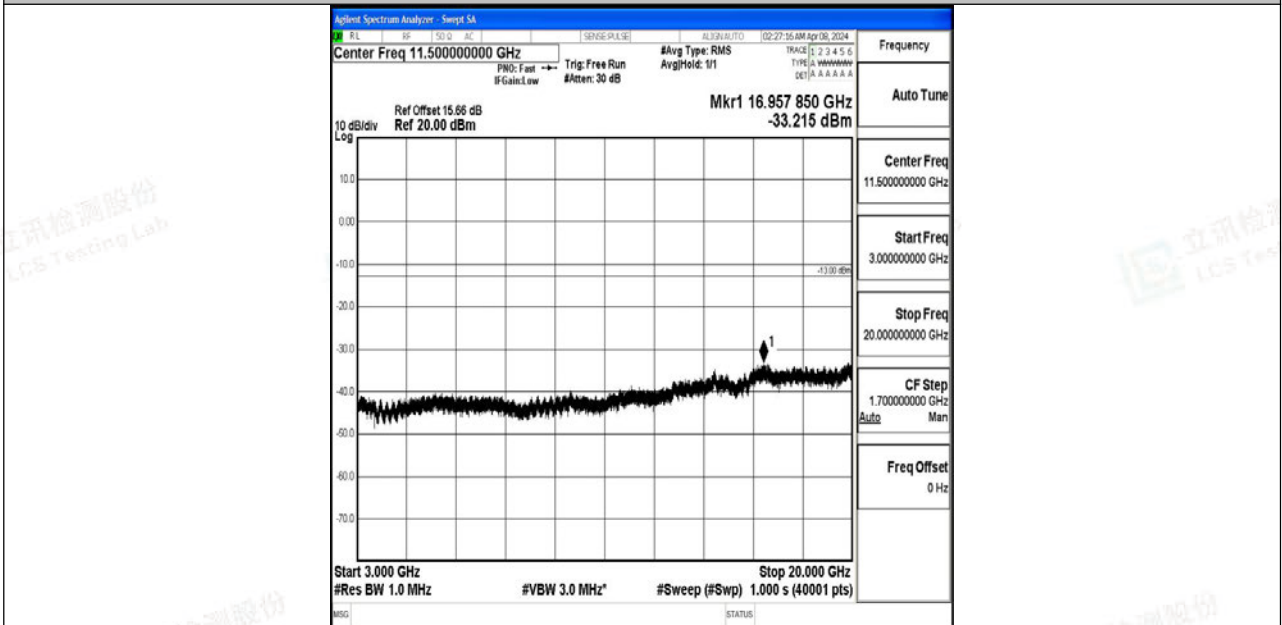

Band4_10MHz_QPSK_20000_1RB#0_0.009~0.15_0.009~0.15

Band4_10MHz_QPSK_20000_1RB#0_0.15~30_0.15~30

Band4_10MHz_QPSK_20000_1RB#0_30~1000_30~1000

Band4_10MHz_QPSK_20000_1RB#0_1000~3000_1000~3000

Band4_10MHz_QPSK_20000_1RB#0_3000~20000_3000~20000