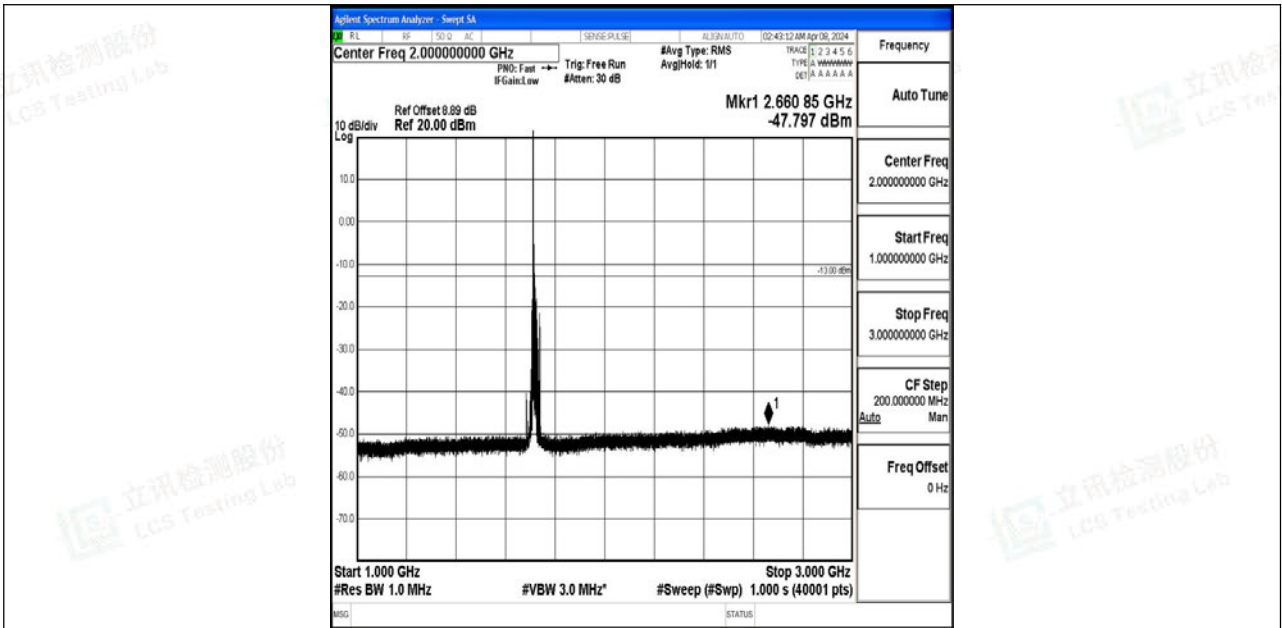

Band4_15MHz_QPSK_20025_1RB#0_0.009~0.15_0.009~0.15

Band4_15MHz_QPSK_2025_1RB#0_0.15~30_0.15~30

Band4_15MHz_QPSK_2025_1RB#0_30~1000_30~1000

Band4_15MHz_QPSK_20025_1RB#0_1000~3000_1000~3000

Band4_15MHz_QPSK_20025_1RB#0_3000~20000_3000~20000