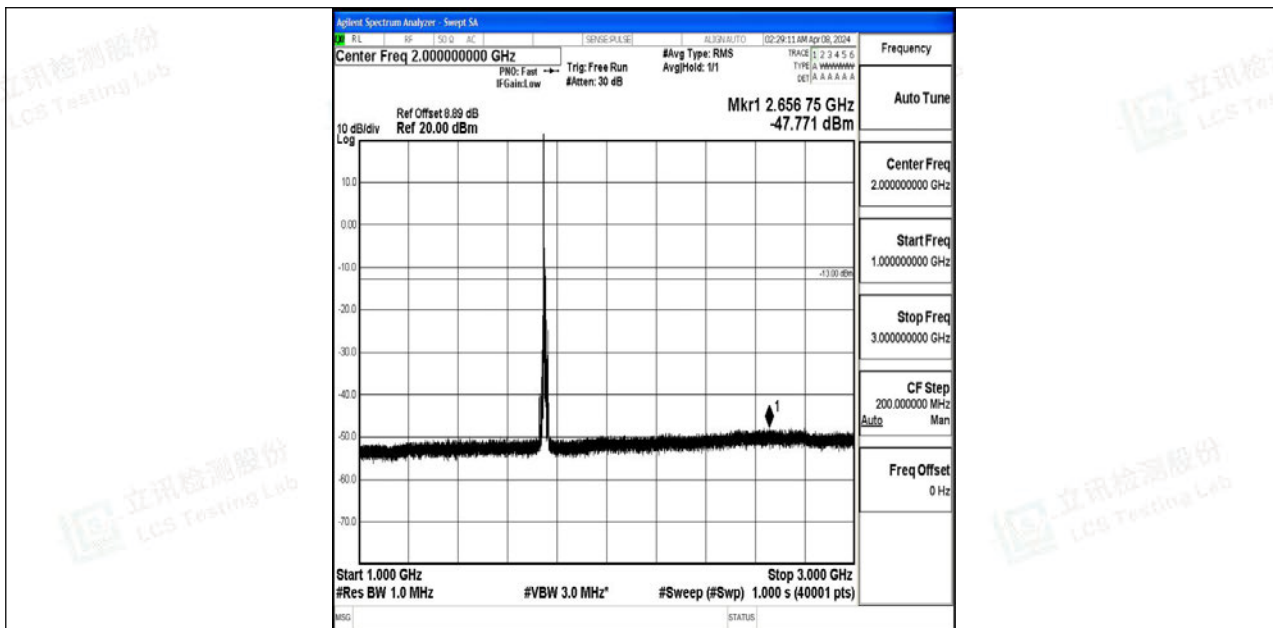

Band4_10MHz_QPSK_20350_1RB#0_0.009~0.15_0.009~0.15

Band4_10MHz_QPSK_20350_1RB#0_0.15~30_0.15~30

Band4_10MHz_QPSK_20350_1RB#0_30~1000_30~1000

Band4_10MHz_QPSK_20350_1RB#0_1000~3000_1000~3000

Band4_10MHz_QPSK_20350_1RB#0_3000~20000_3000~20000