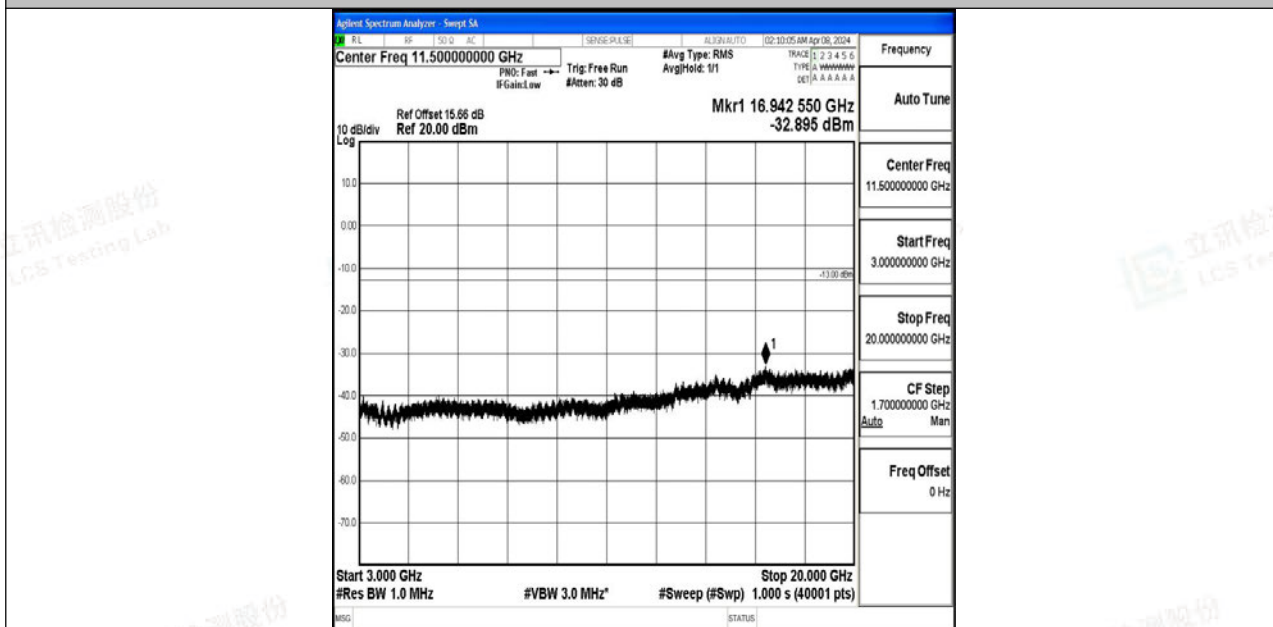

Band4_5MHz_QPSK_19975_1RB#0_0.009~0.15_0.009~0.15

Band4_5MHz_QPSK_19975_1RB#0_0.15~30_0.15~30

Band4_5MHz_QPSK_19975_1RB#0_30~1000_30~1000

Band4_5MHz_QPSK_19975_1RB#0_1000~3000_1000~3000

Band4_5MHz_QPSK_19975_1RB#0_3000~20000_3000~20000