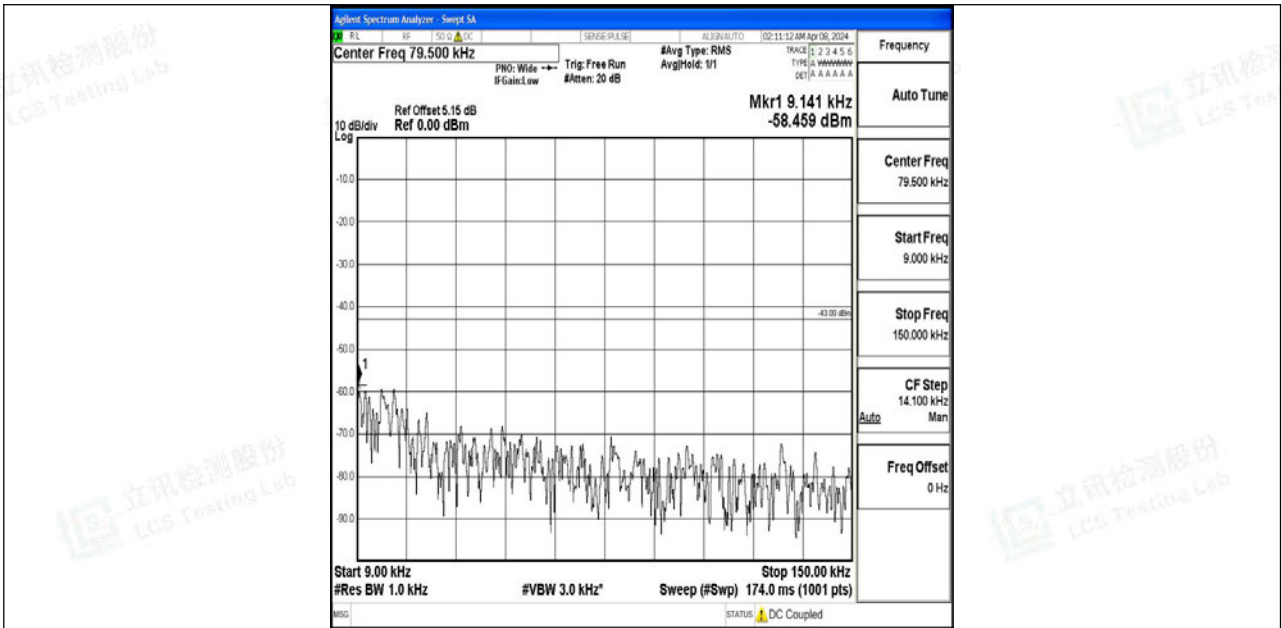

Band4_5MHz_QPSK_20175_1RB#0_0.009~0.15_0.009~0.15

Band4_5MHz_QPSK_20175_1RB#0_0.15~30_0.15~30

Band4_5MHz_QPSK_20175_1RB#0_30~1000_30~1000

Band4_5MHz_QPSK_20175_1RB#0_1000~3000_1000~3000

Band4_5MHz_QPSK_20175_1RB#0_3000~20000_3000~20000