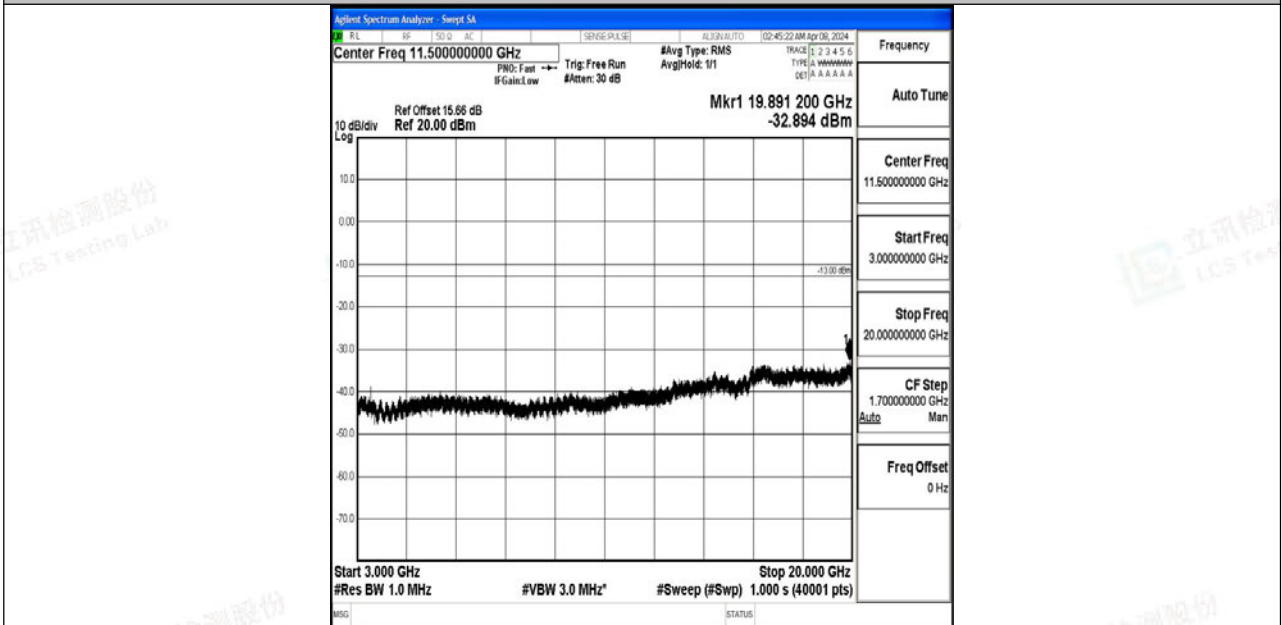

Band4_15MHz_QPSK_20325_1RB#0_0.009~0.15_0.009~0.15

Band4_15MHz_QPSK_20325_1RB#0_0.15~30_0.15~30

Band4_15MHz_QPSK_20325_1RB#0_30~1000_30~1000

Band4_15MHz_QPSK_20325_1RB#0_1000~3000_1000~3000

Band4_15MHz_QPSK_20325_1RB#0_3000~20000_3000~20000