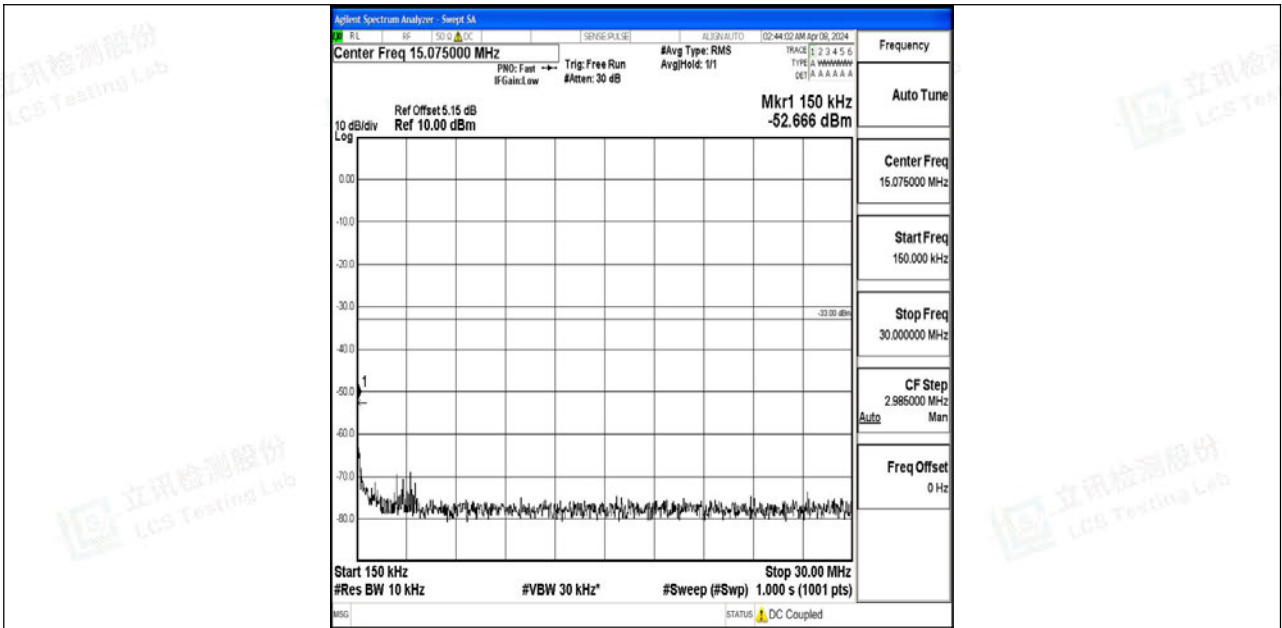

Band4_15MHz_QPSK_20175_1RB#0_0.009~0.15_0.009~0.15

Band4_15MHz_QPSK_20175_1RB#0_0.15~30_0.15~30

Band4_15MHz_QPSK_20175_1RB#0_30~1000_30~1000

Band4_15MHz_QPSK_20175_1RB#0_1000~3000_1000~3000

Band4_15MHz_QPSK_20175_1RB#0_3000~20000_3000~20000