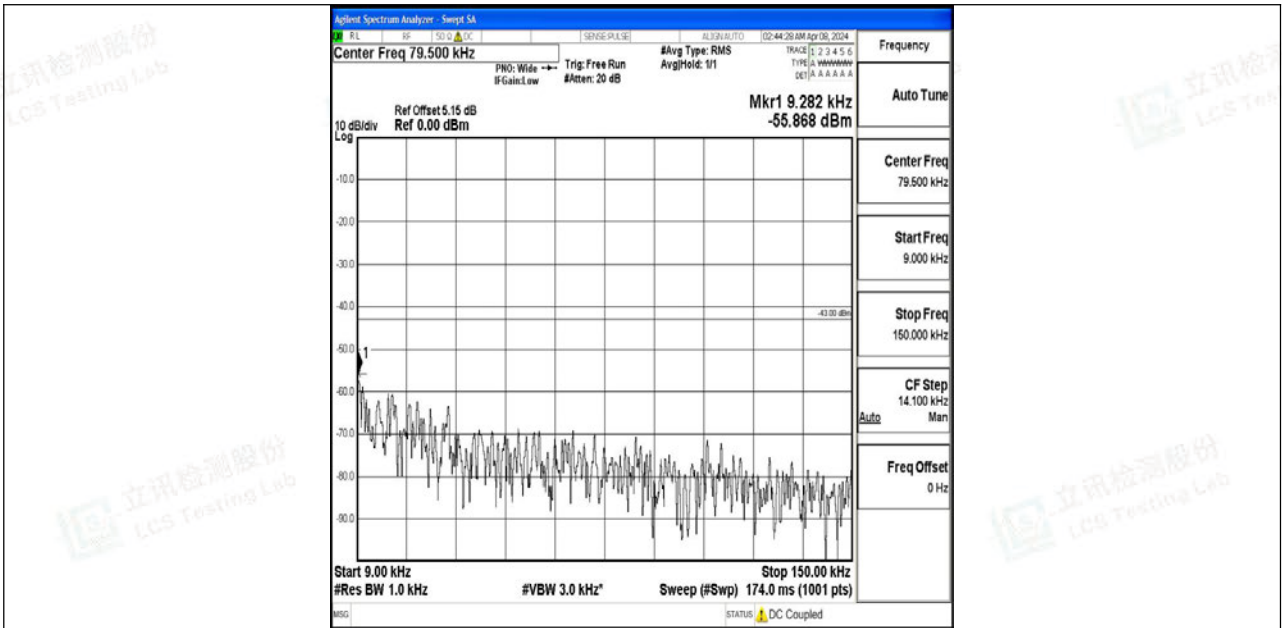

Band4_15MHz_QPSK_20175_1RB#0_0.009~0.15_0.009~0.15

Band4_15MHz_QPSK_20175_1RB#0_0.15~30_0.15~30

Band4_15MHz_QPSK_20175_1RB#0_30~1000_30~1000

Band4_15MHz_QPSK_20175_1RB#0_1000~3000_1000~3000

Band4_15MHz_QPSK_20175_1RB#0_3000~20000_3000~20000