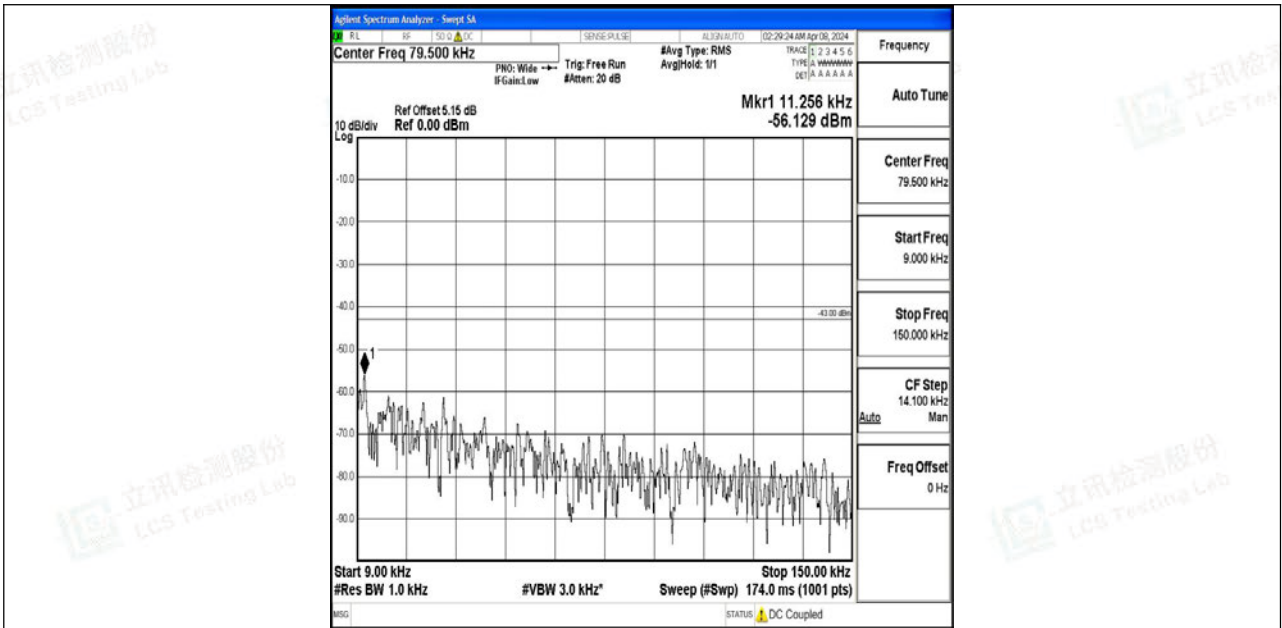

Band4_10MHz_QPSK_20350_1RB#0_0.009~0.15_0.009~0.15

Band4_10MHz_QPSK_20350_1RB#0_0.15~30_0.15~30

Band4_10MHz_QPSK_20350_1RB#0_30~1000_30~1000

Band4_10MHz_QPSK_20350_1RB#0_1000~3000_1000~3000

Band4_10MHz_QPSK_20350_1RB#0_3000~20000_3000~20000