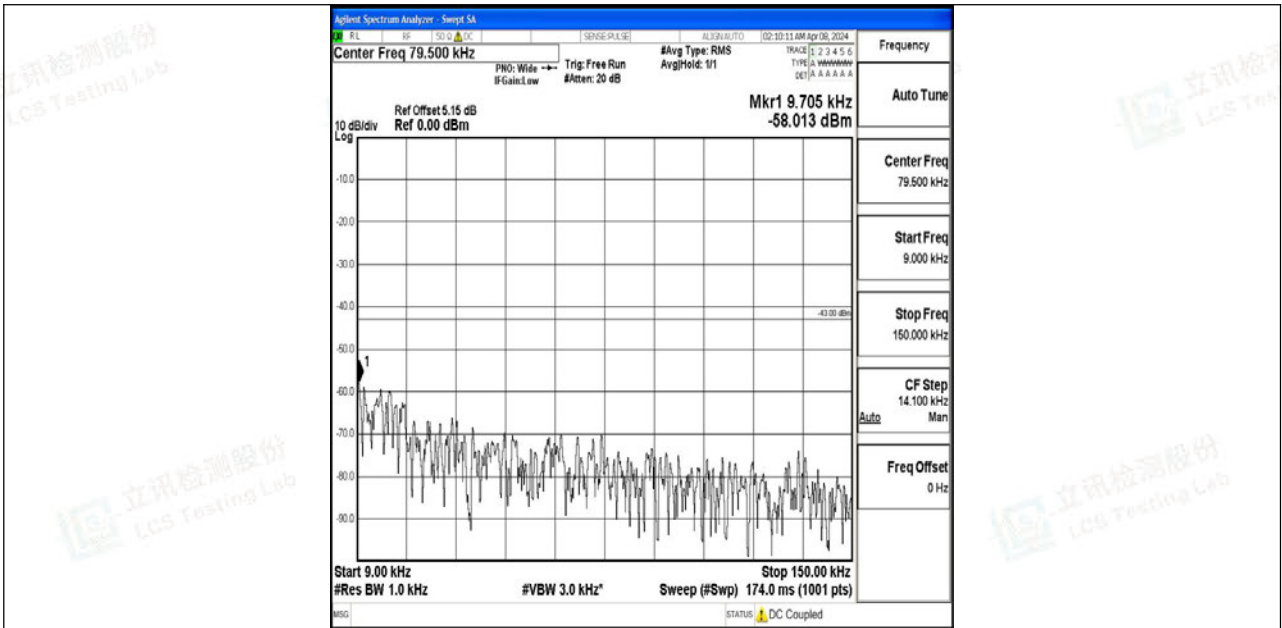

Band4_5MHz_QPSK_19975_1RB#0_0.009~0.15_0.009~0.15

Band4_5MHz_QPSK_19975_1RB#0_0.15~30_0.15~30

Band4_5MHz_QPSK_19975_1RB#0_30~1000_30~1000

Band4_5MHz_QPSK_19975_1RB#0_1000~3000_1000~3000

Band4_5MHz_QPSK_19975_1RB#0_3000~20000_3000~20000