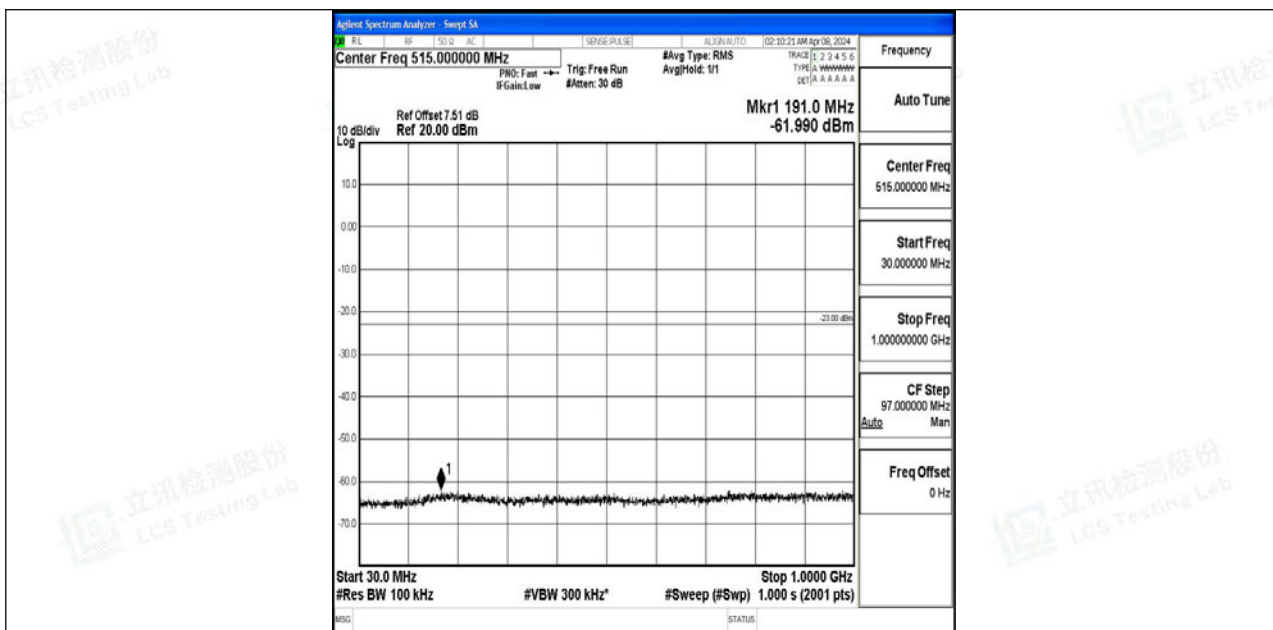

Band4_5MHz_64QAM_19975_1RB#0_0.15~30_0.15~30

Band4_5MHz_64QAM_19975_1RB#0_30~1000_30~1000