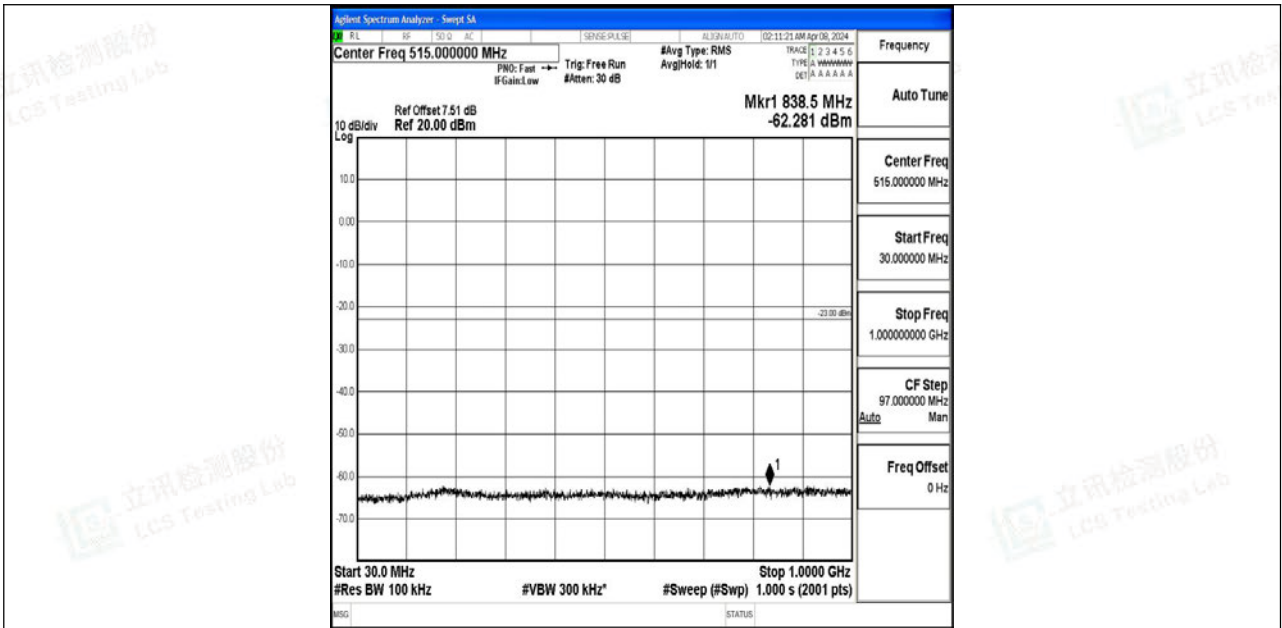

Band4_5MHz_64QAM_20175_1RB#0_0.15~30_0.15~30

Band4_5MHz_64QAM_20175_1RB#0_30~1000_30~1000