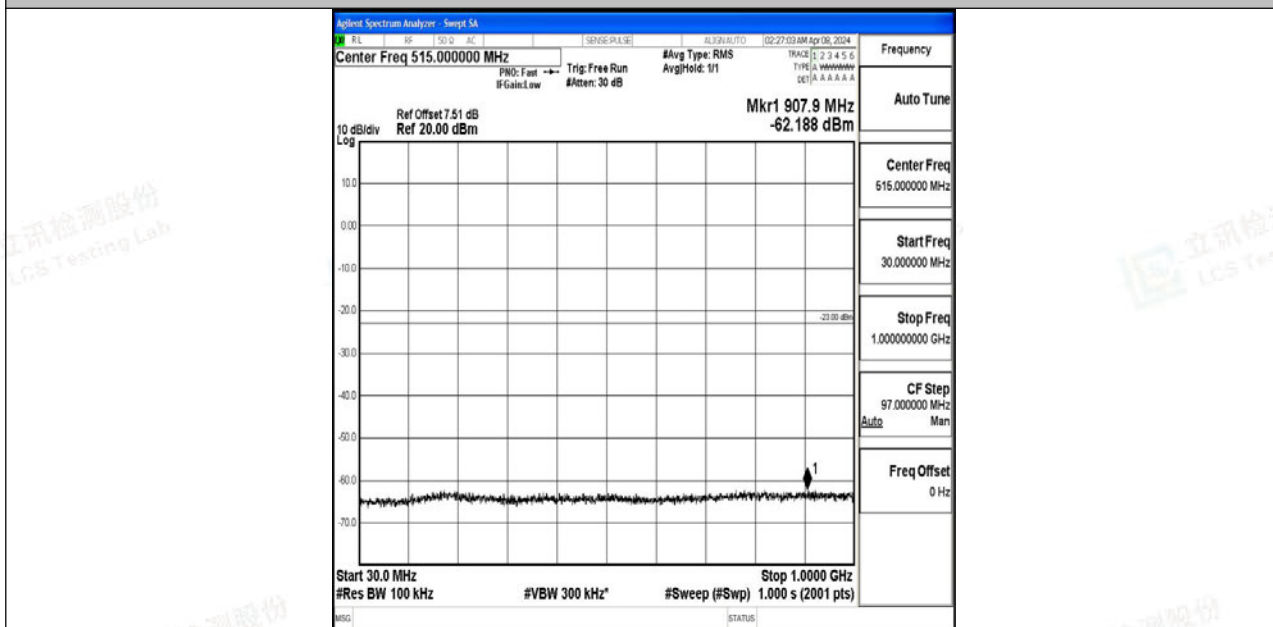

Band4_10MHz_QPSK_20000_1RB#0_0.15~30_0.15~30

Band4_10MHz_QPSK_20000_1RB#0_30~1000_30~1000