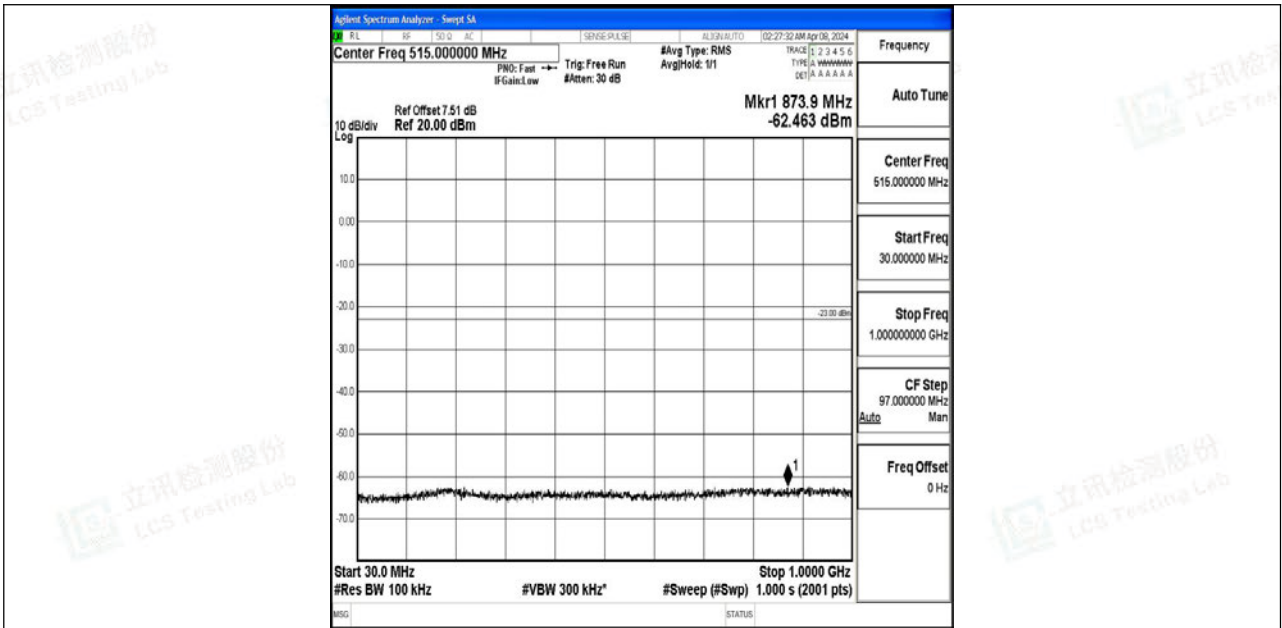

Band4_10MHz_64QAM_20000_1RB#0_0.15~30_0.15~30

Band4_10MHz_64QAM_20000_1RB#0_30~1000_30~1000