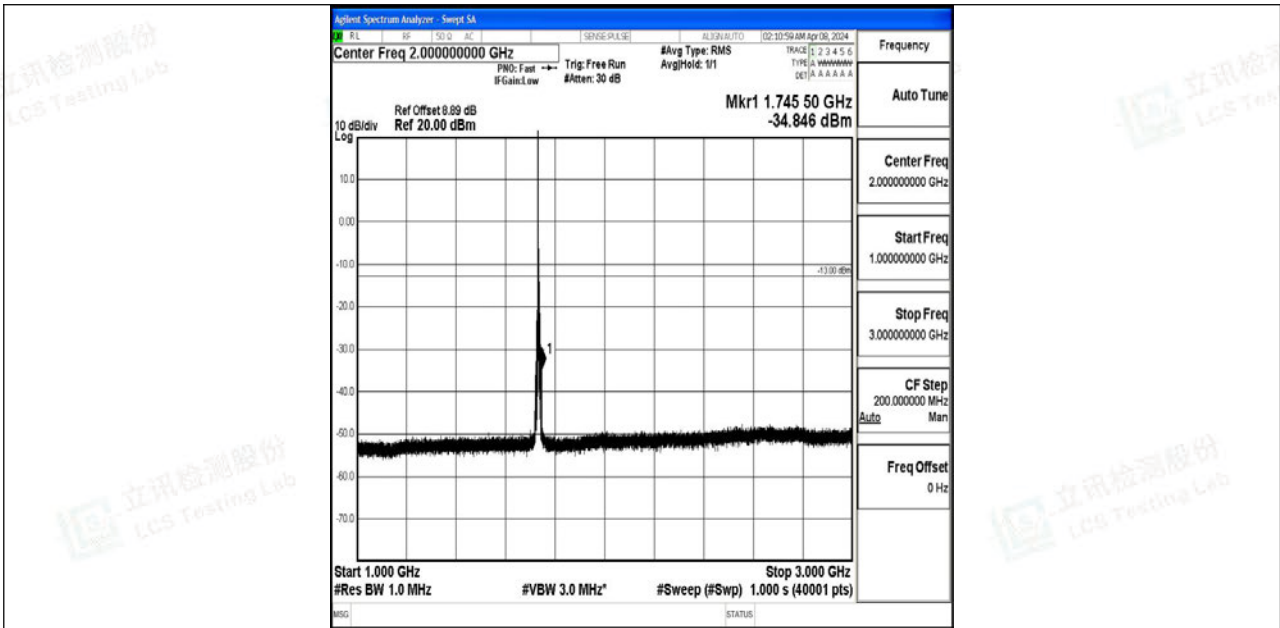

Band4_5MHz_QPSK_20175_1RB#0_0.009~0.15_0.009~0.15

Band4_5MHz_QPSK_20175_1RB#0_0.15~30_0.15~30

Band4_5MHz_QPSK_20175_1RB#0_30~1000_30~1000

Band4_5MHz_QPSK_20175_1RB#0_1000~3000_1000~3000

Band4_5MHz_QPSK_20175_1RB#0_3000~20000_3000~20000