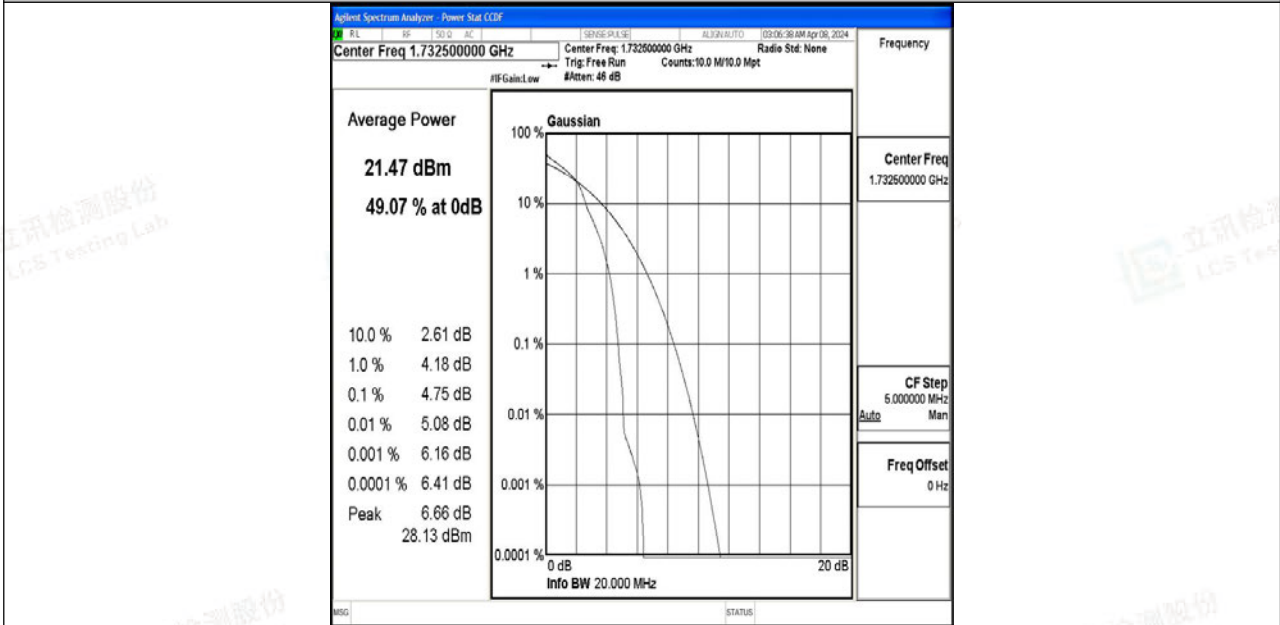

Band4-20MHz-64QAM-20175-1RB#0-PASS

Shenzhen LCS Compliance Testing Laboratory Ltd.

Add: 101, 201 Bldg A & 301 Bldg C, Juji Industrial Park Yabianxueziwei, Shajing Street, Baoan District, Shenzhen, 518000, China

Tel: +(86) 0755-82591330 | E-mail: webmaster@lcs-cert.com | Web: www.lcs-cert.com

Scan code to check authenticity