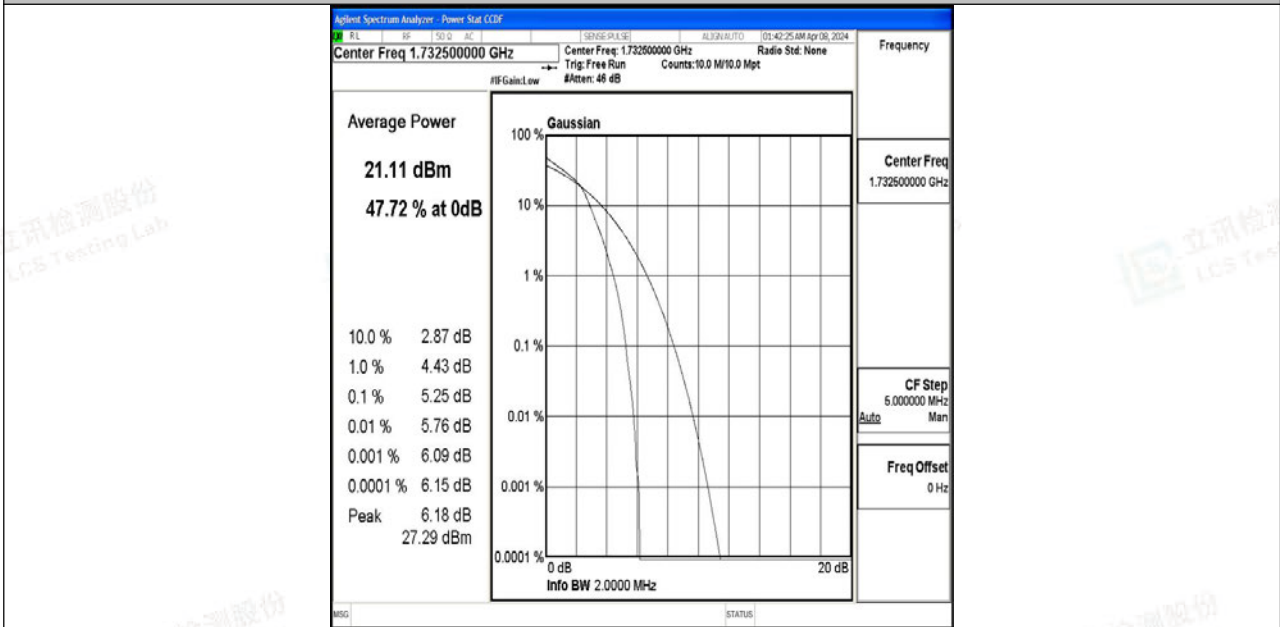

Band4-1.4MHz-64QAM-20175-6RB#0-PASS

Shenzhen LCS Compliance Testing Laboratory Ltd.

Add: 101, 201 Bldg A & 301 Bldg C, Juji Industrial Park Yabianxueziwei, Shajing Street, Baoan District, Shenzhen, 518000, China

Tel: +(86) 0755-82591330 | E-mail: webmaster@lcs-cert.com | Web: www.lcs-cert.com

Scan code to check authenticity