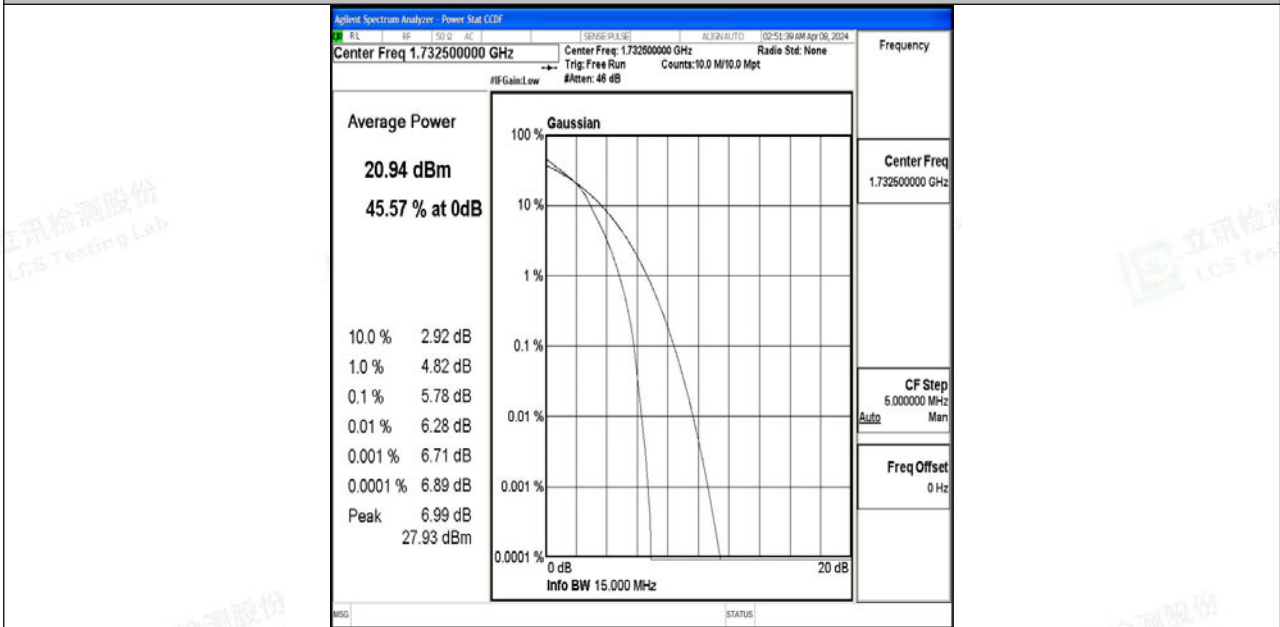

Band4-15MHz-64QAM-20175-75RB#0-PASS