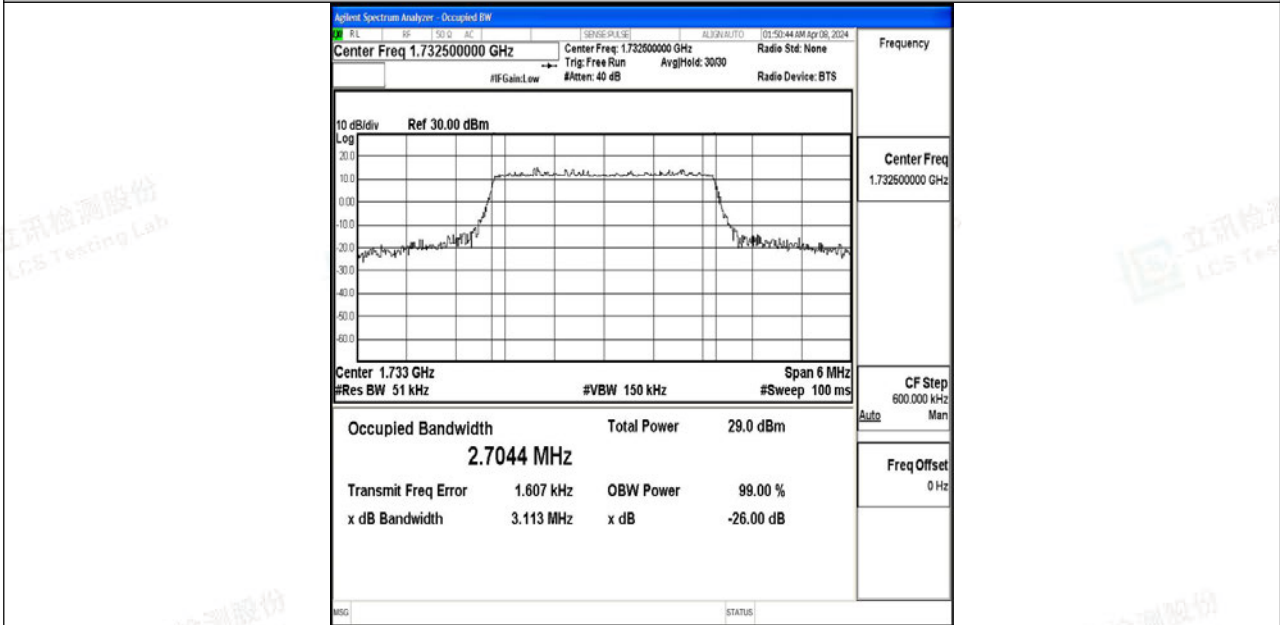

Band4-3MHz-64QAM-20175-15RB#0-PASS

Shenzhen LCS Compliance Testing Laboratory Ltd.

Add: 101, 201 Bldg A & 301 Bldg C, Juji Industrial Park Yabianxueziwei, Shajing Street, Baoan District, Shenzhen, 518000, China

Tel: +(86) 0755-82591330 | E-mail: webmaster@lcs-cert.com | Web: www.lcs-cert.com

Scan code to check authenticity