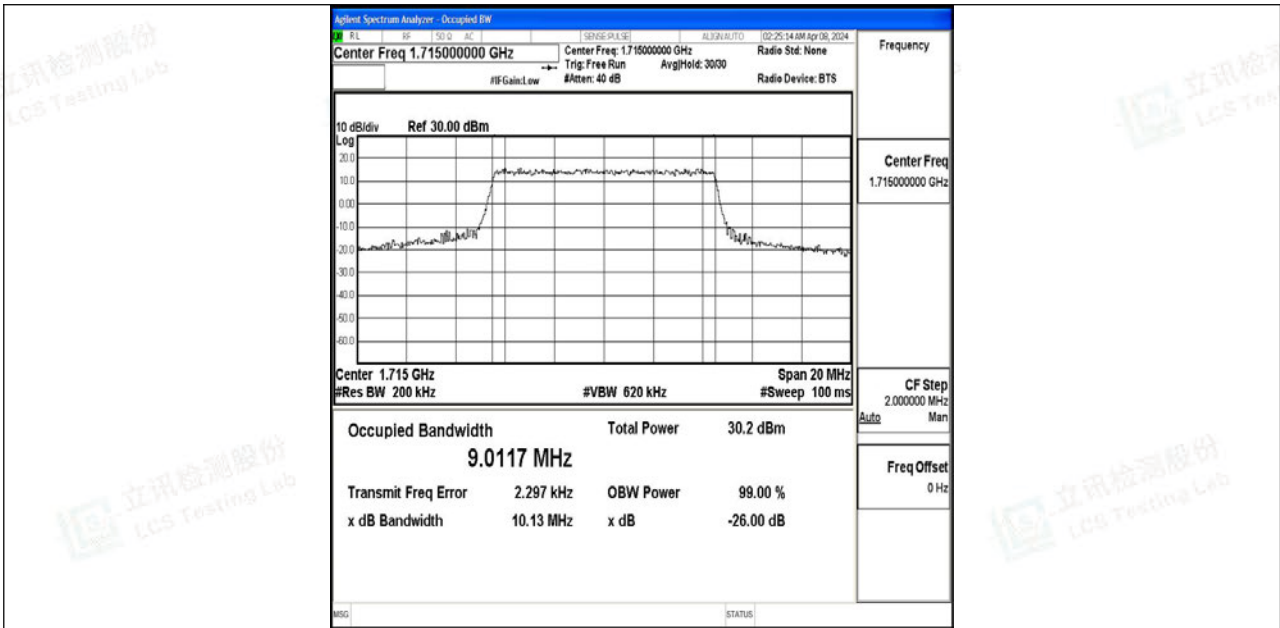

Band4-10MHz-QPSK-20000-50RB#0-PASS