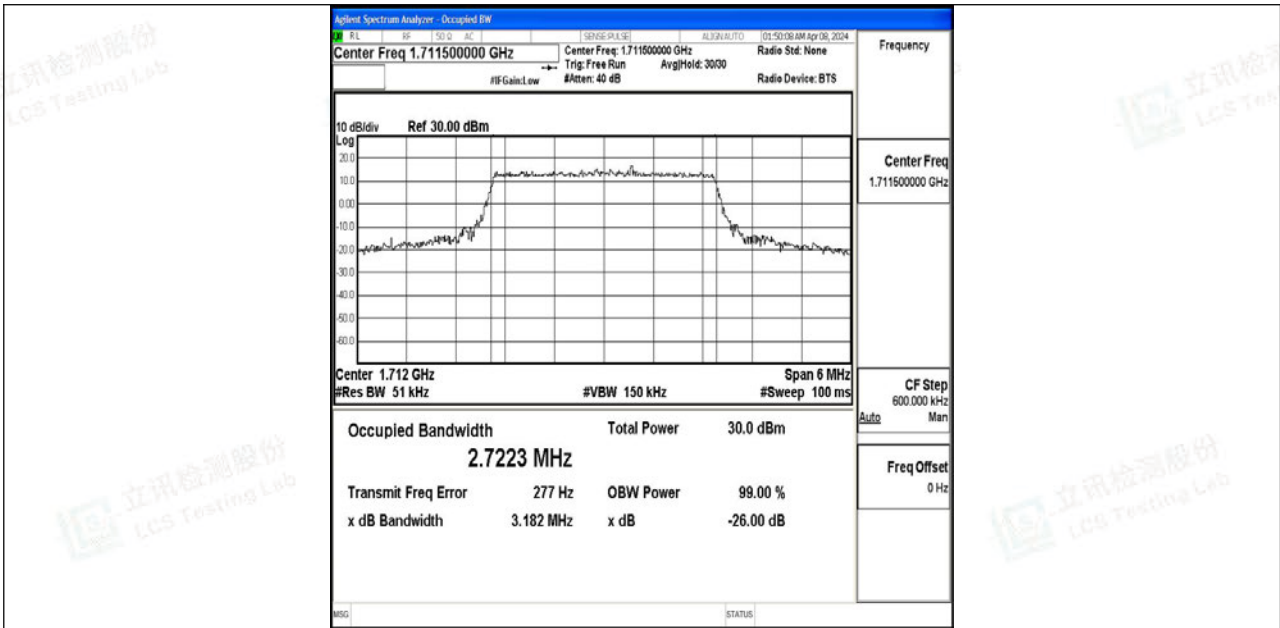

Band4-3MHz-QPSK-19965-15RB#0-PASS