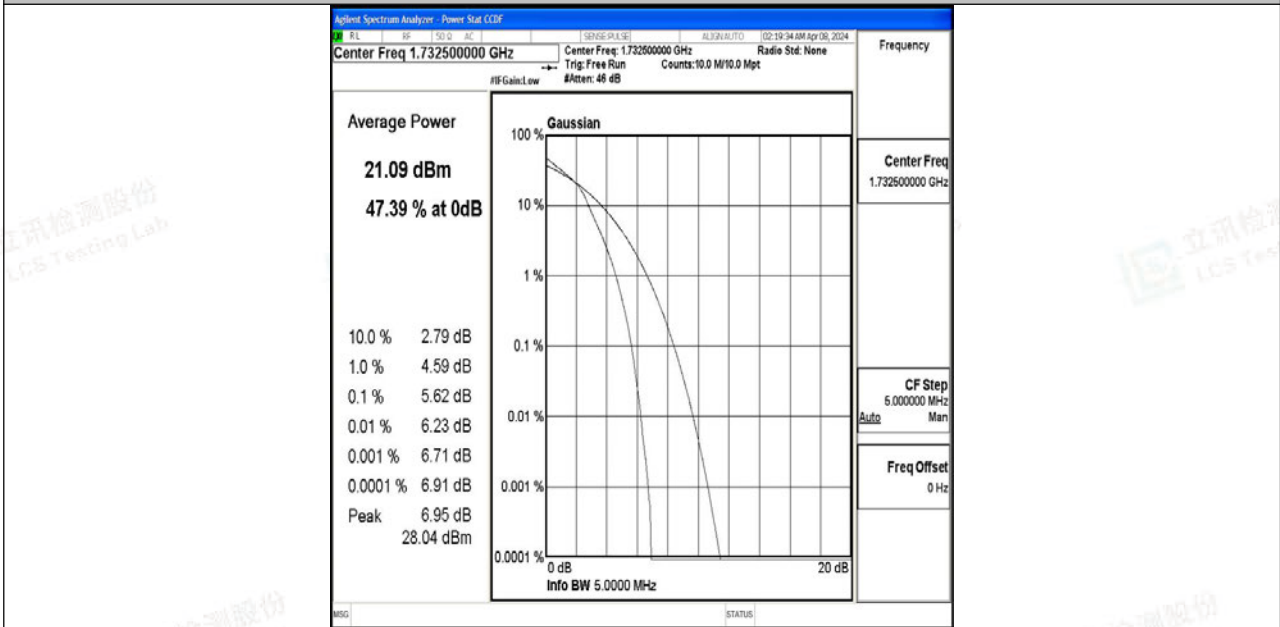

Band4-5MHz-64QAM-20175-25RB#0-PASS

Shenzhen LCS Compliance Testing Laboratory Ltd.

Add: 101, 201 Bldg A & 301 Bldg C, Juji Industrial Park Yabianxueziwei, Shajing Street, Baoan District, Shenzhen, 518000, China

Tel: +(86) 0755-82591330 | E-mail: webmaster@lcs-cert.com | Web: www.lcs-cert.com

Scan code to check authenticity