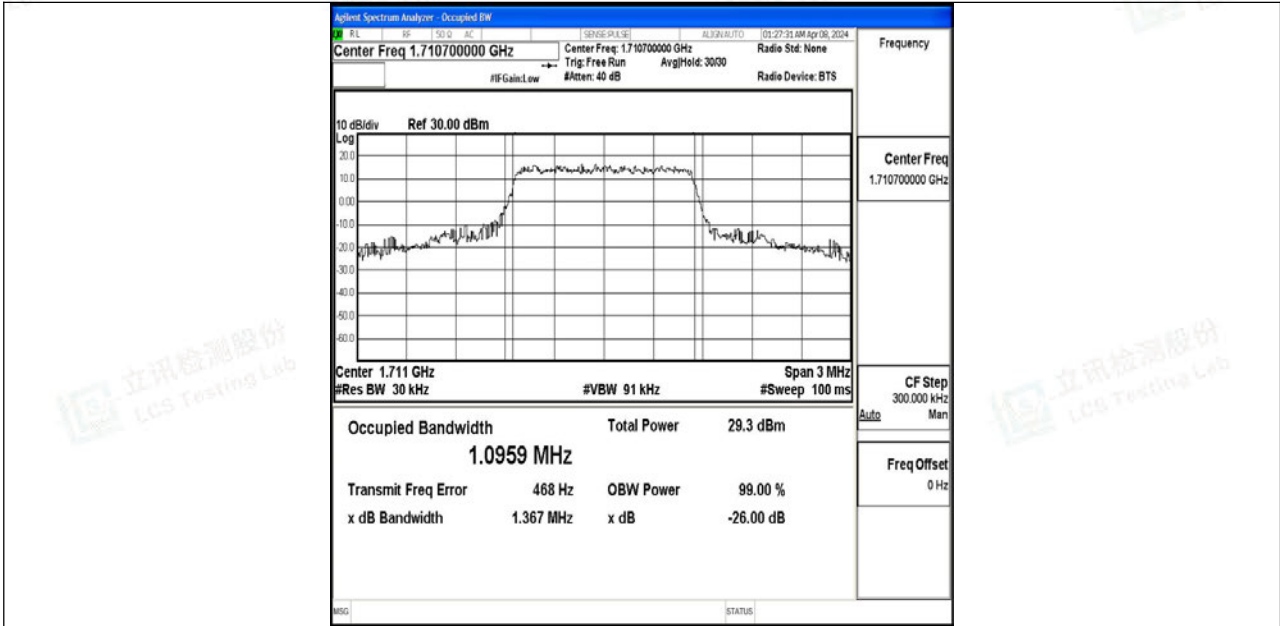

Test Graphs

Band4-1.4MHz-QPSK-19957-6RB#0-PASS