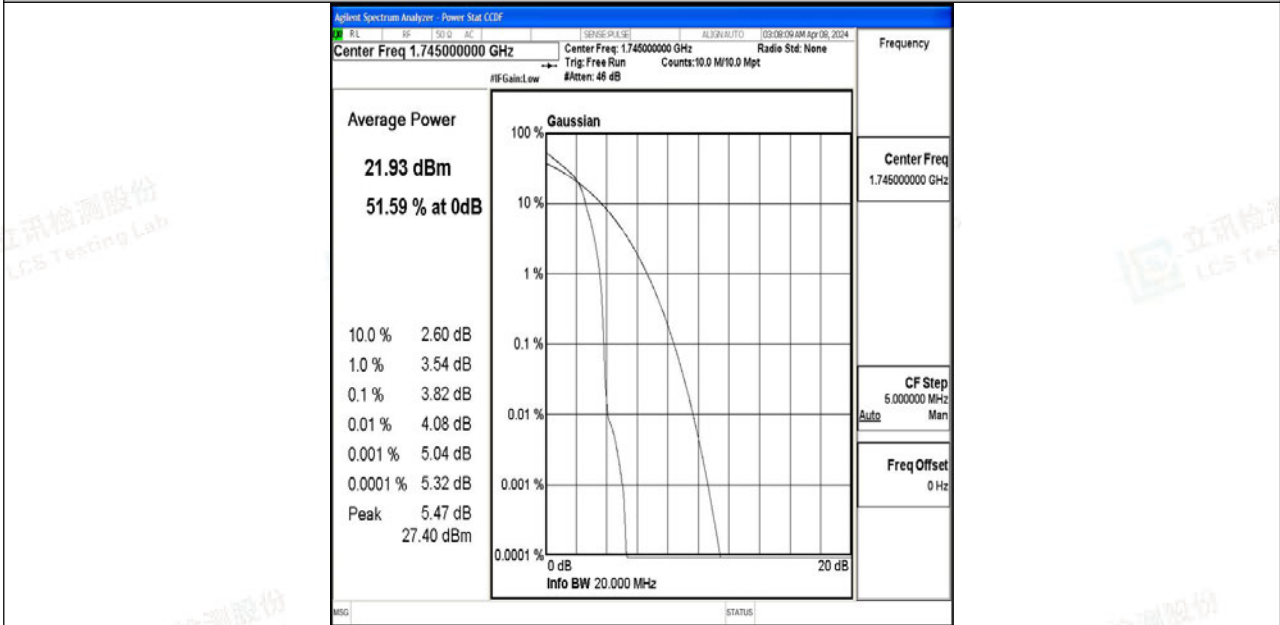

Band4-20MHz-64QAM-20300-1RB#0-PASS

Shenzhen LCS Compliance Testing Laboratory Ltd.

Add: 101, 201 Bldg A & 301 Bldg C, Juji Industrial Park Yabianxueziwei, Shajing Street, Baoan District, Shenzhen, 518000, China

Tel: +(86) 0755-82591330 | E-mail: webmaster@lcs-cert.com | Web: www.lcs-cert.com

Scan code to check authenticity