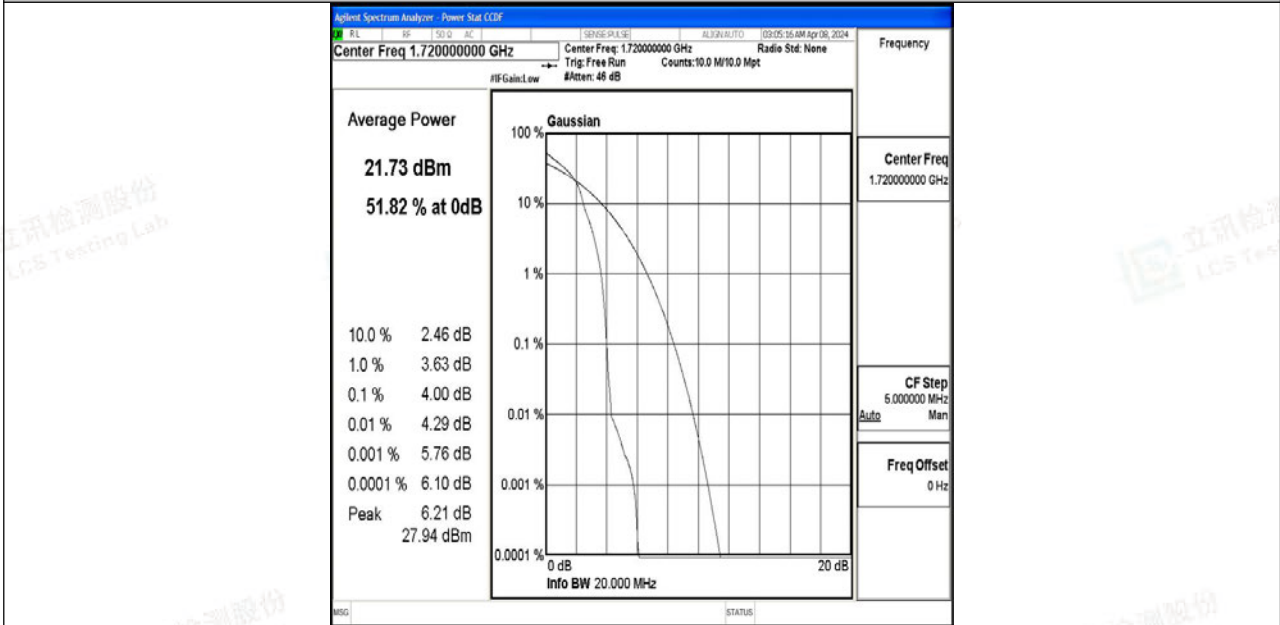

Scan code to check authenticity

Band4-15MHz-QPSK-20325-75RB#0-PASS

Band4-15MHz-64QAM-20325-75RB#0-PASS

Band4-20MHz-QPSK-20050-1RB#0-PASS

Band4-20MHz-64QAM-20050-1RB#0-PASS

Band4-20MHz-QPSK-20050-100RB#0-PASS