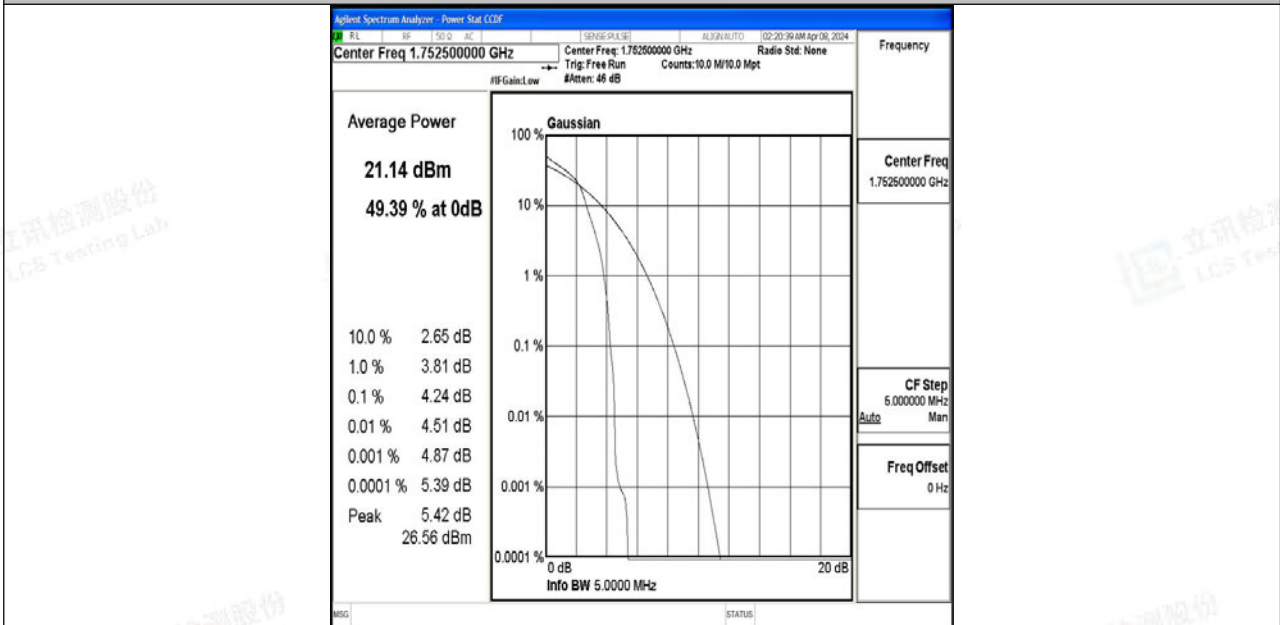

Band4-5MHz-64QAM-20375-1RB#0-PASS

Shenzhen LCS Compliance Testing Laboratory Ltd.

Add: 101, 201 Bldg A & 301 Bldg C, Juji Industrial Park Yabianxueziwei, Shajing Street, Baoan District, Shenzhen, 518000, China

Tel: +(86) 0755-82591330 | E-mail: webmaster@lcs-cert.com | Web: www.lcs-cert.com

Scan code to check authenticity