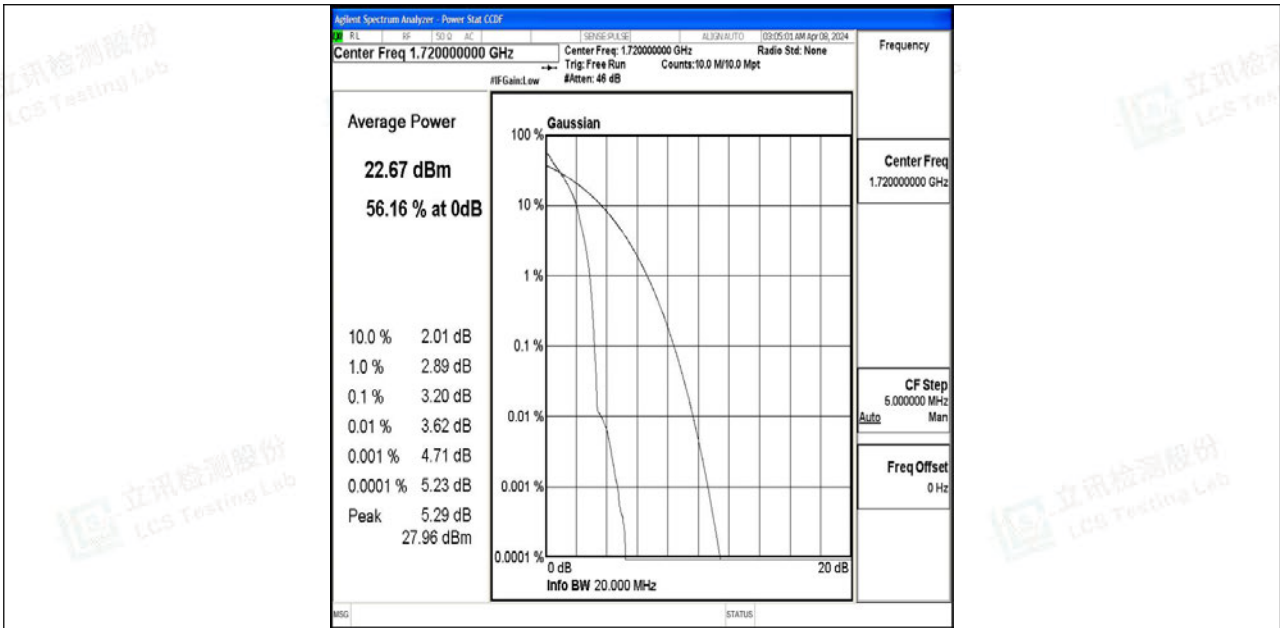

Scan code to check authenticity

Band4-15MHz-QPSK-20325-75RB#0-PASS

Band4-15MHz-64QAM-20325-75RB#0-PASS

Band4-20MHz-QPSK-20050-1RB#0-PASS

Band4-20MHz-64QAM-20050-1RB#0-PASS

Band4-20MHz-QPSK-20050-100RB#0-PASS