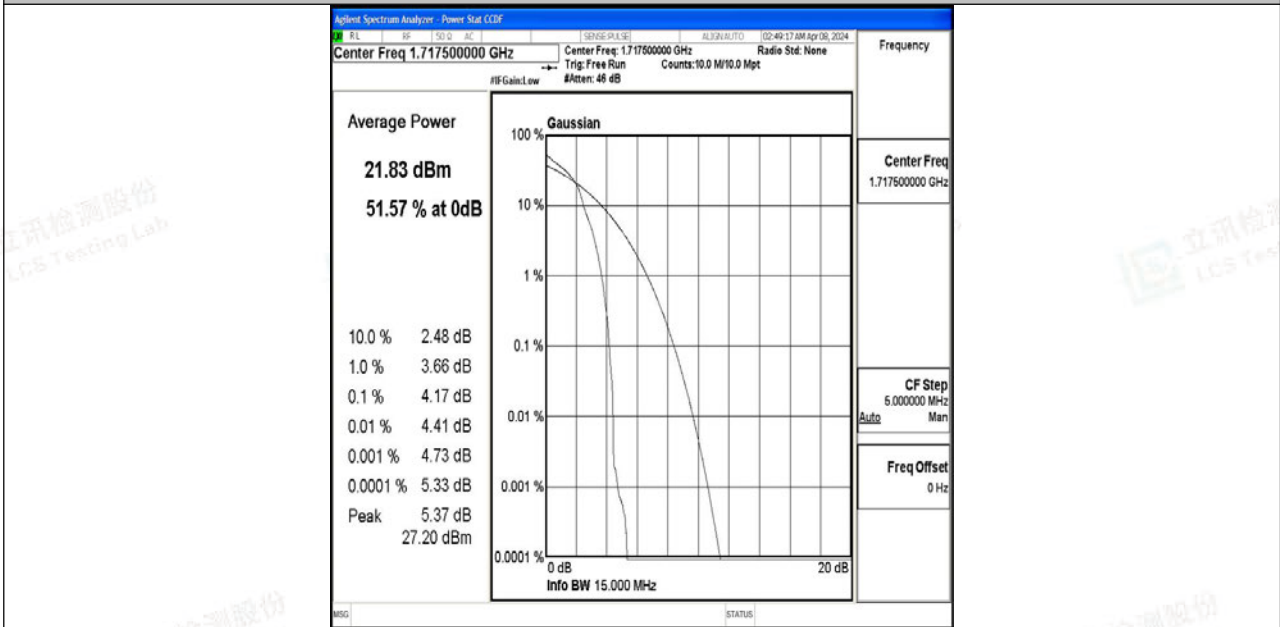

Scan code to check authenticity

Band4-10MHz-QPSK-20350-50RB#0-PASS

Band4-10MHz-64QAM-20350-50RB#0-PASS

Band4-15MHz-QPSK-20025-1RB#0-PASS

Band4-15MHz-64QAM-20025-1RB#0-PASS

Band4-15MHz-QPSK-20025-75RB#0-PASS