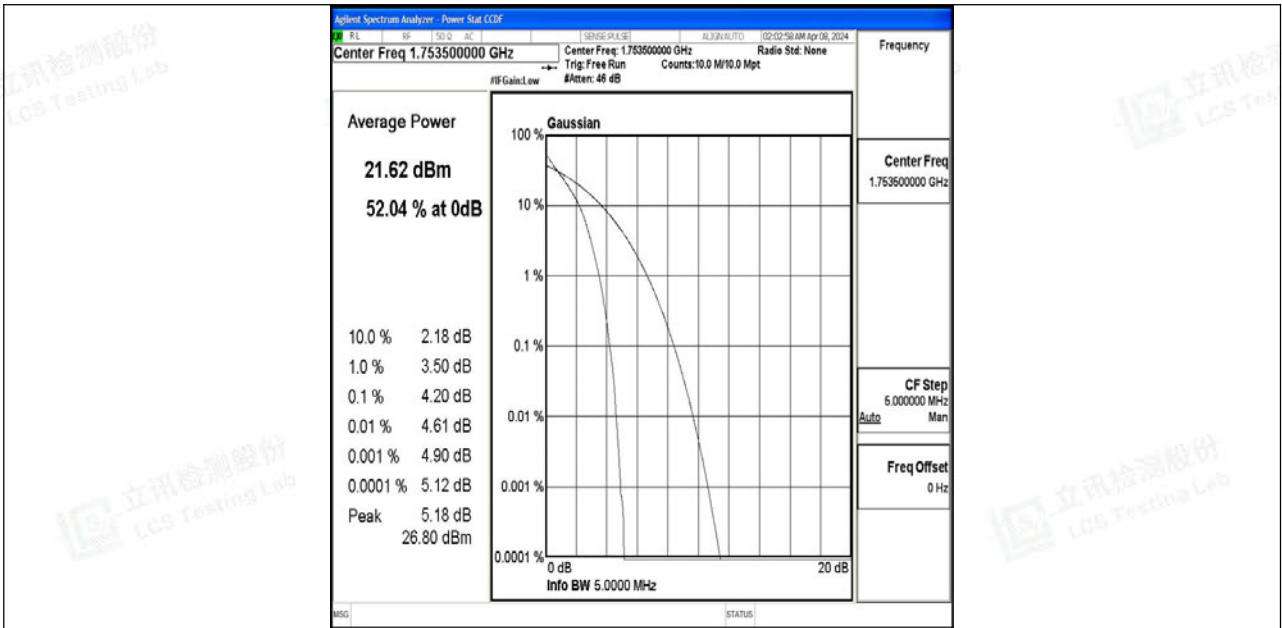

Band4-3MHz-QPSK-20385-15RB#0-PASS