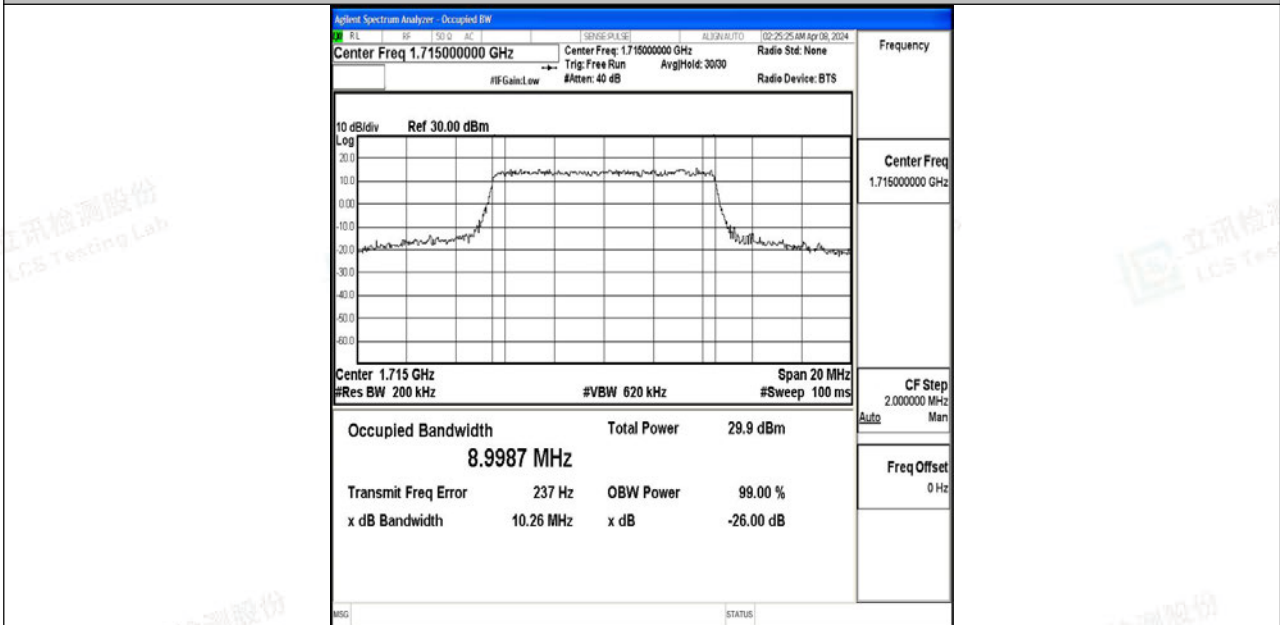

Band4-10MHz-64QAM-20000-50RB#0-PASS

Shenzhen LCS Compliance Testing Laboratory Ltd.

Add: 101, 201 Bldg A & 301 Bldg C, Juji Industrial Park Yabianxueziwei, Shajing Street, Baoan District, Shenzhen, 518000, China

Tel: +(86) 0755-82591330 | E-mail: webmaster@lcs-cert.com | Web: www.lcs-cert.com

Scan code to check authenticity