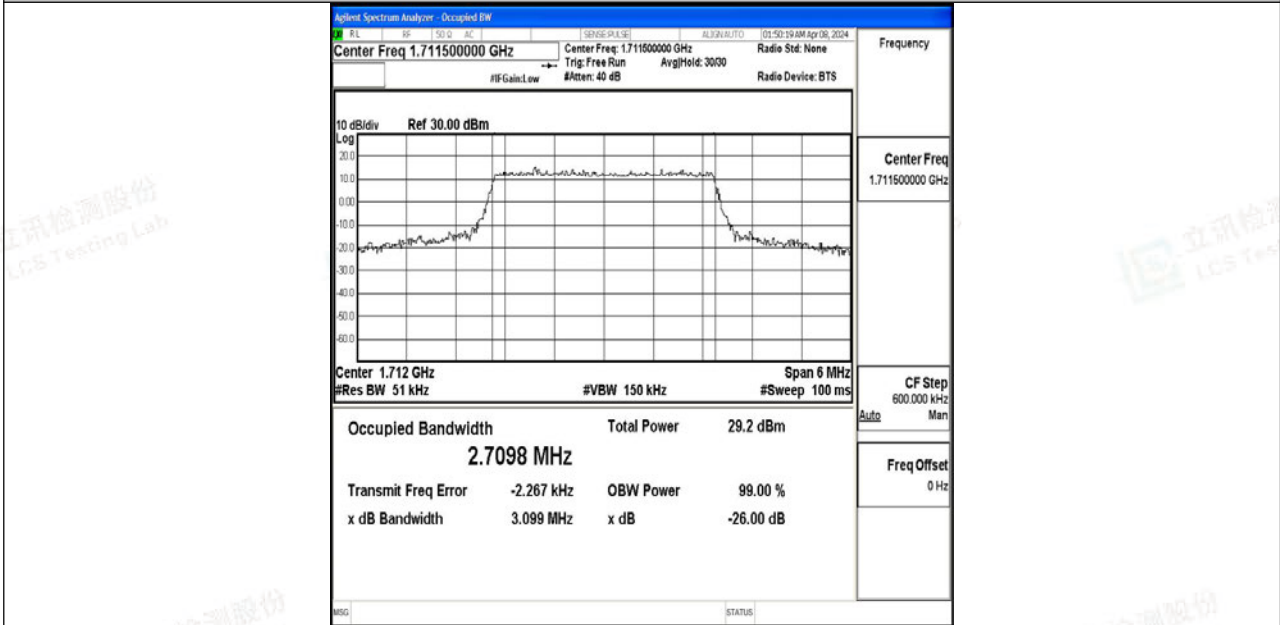

Band4-3MHz-64QAM-19965-15RB#0-PASS

Shenzhen LCS Compliance Testing Laboratory Ltd.

Add: 101, 201 Bldg A & 301 Bldg C, Juji Industrial Park Yabianxueziwei, Shajing Street, Baoan District, Shenzhen, 518000, China

Tel: +(86) 0755-82591330 | E-mail: webmaster@lcs-cert.com | Web: www.lcs-cert.com

Scan code to check authenticity