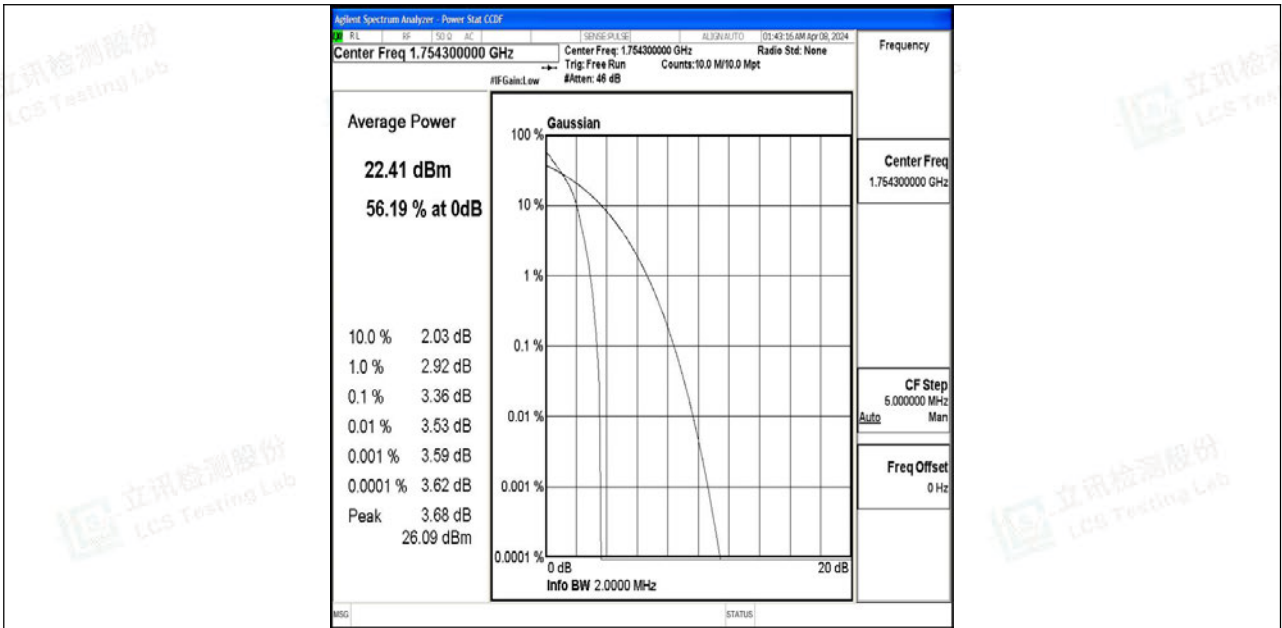

Band4-1.4MHz-QPSK-20393-1RB#0-PASS