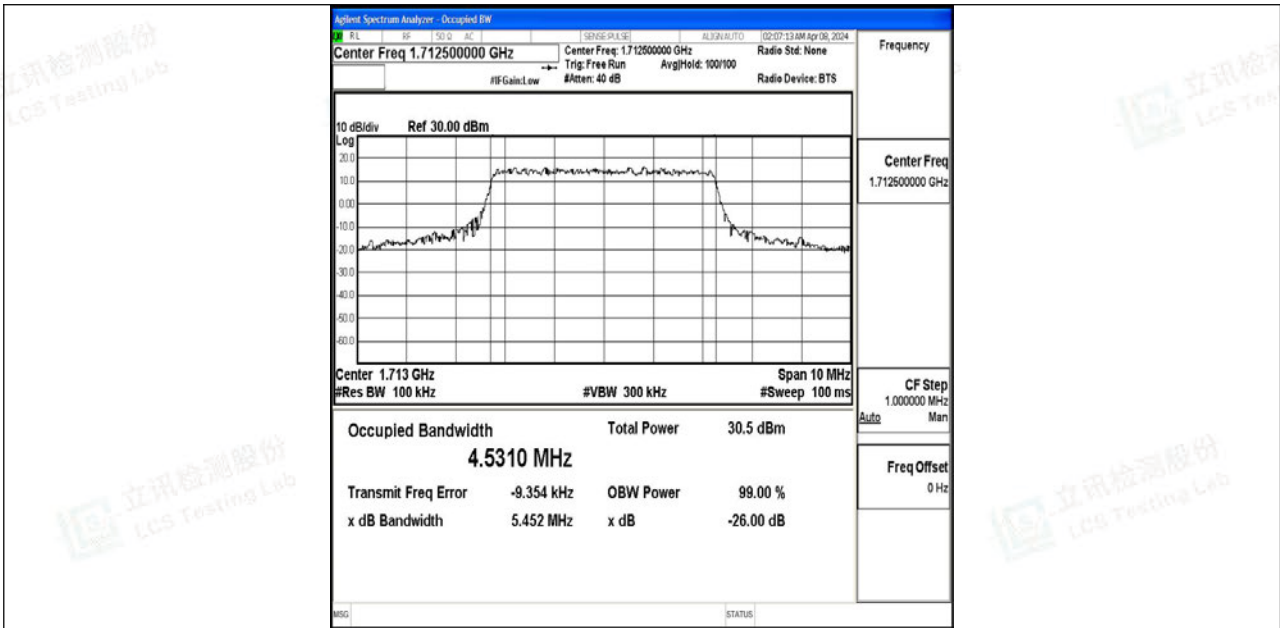

Band4-5MHz-QPSK-19975-25RB#0-PASS