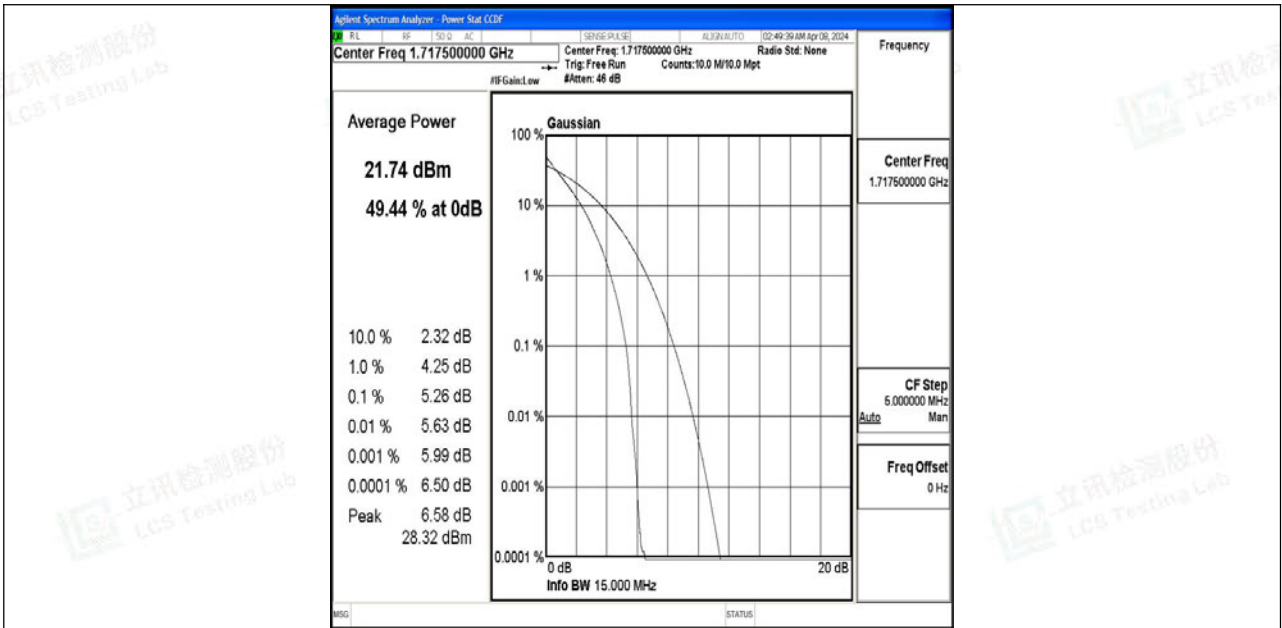

Scan code to check authenticity

Band4-10MHz-QPSK-20350-50RB#0-PASS

Band4-10MHz-64QAM-20350-50RB#0-PASS

Band4-15MHz-QPSK-20025-1RB#0-PASS

Band4-15MHz-64QAM-20025-1RB#0-PASS

Band4-15MHz-QPSK-20025-75RB#0-PASS