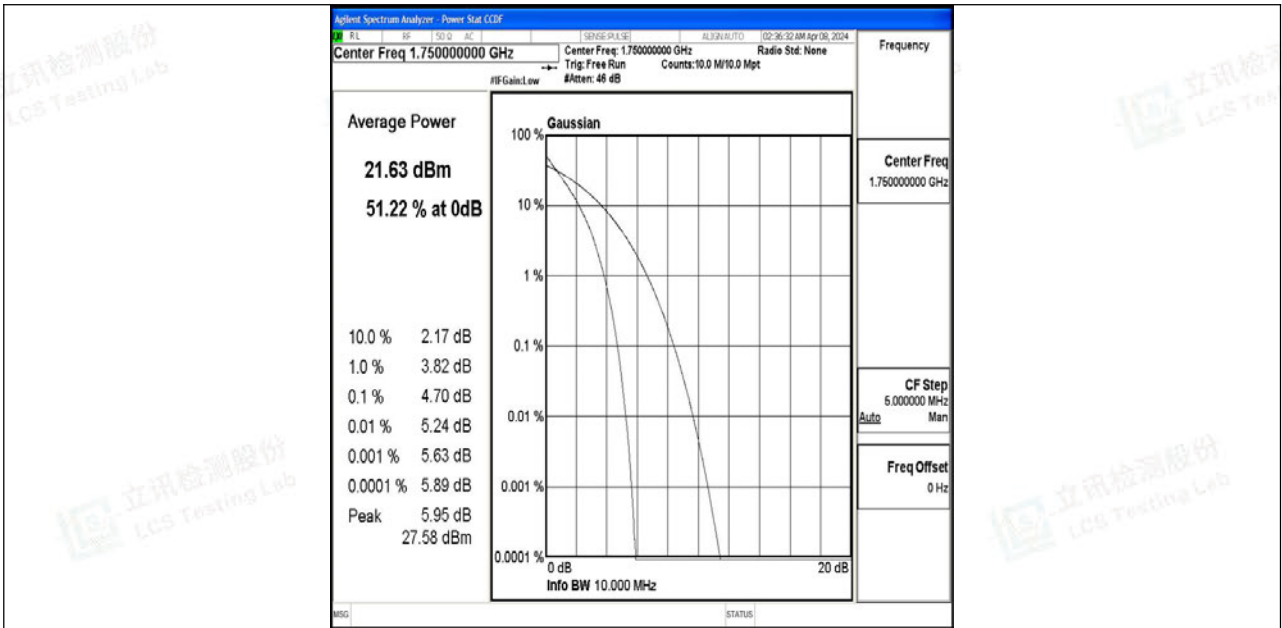

Band4-10MHz-QPSK-20350-50RB#0-PASS