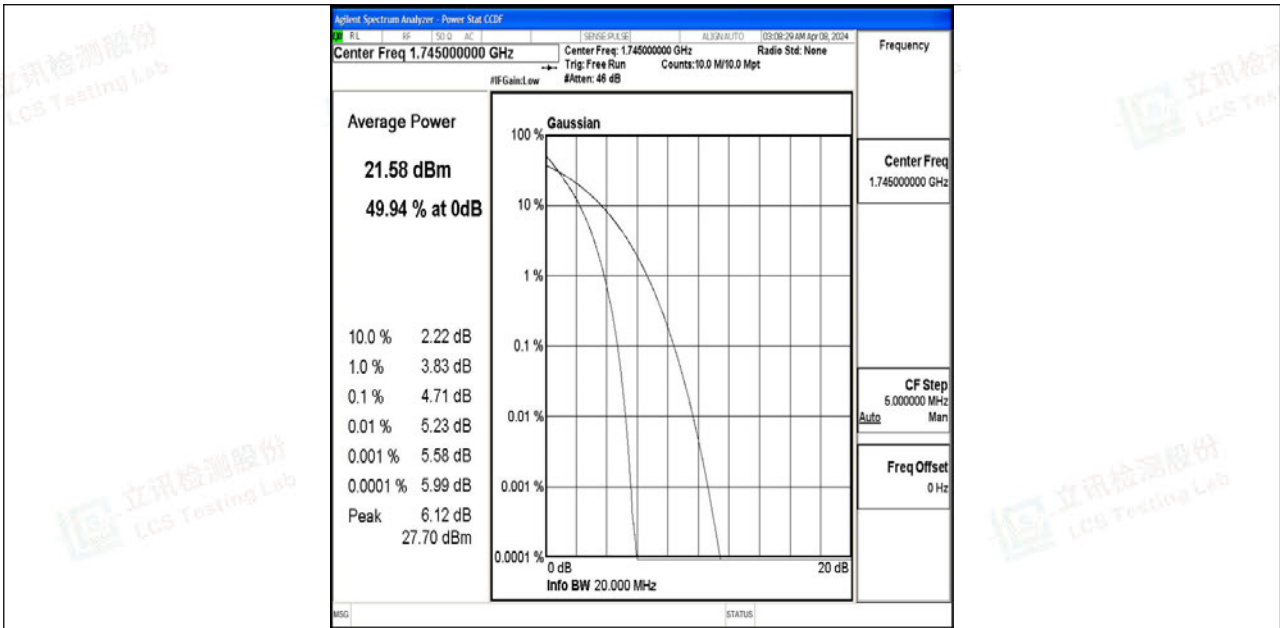

Band4-20MHz-QPSK-20300-100RB#0-PASS