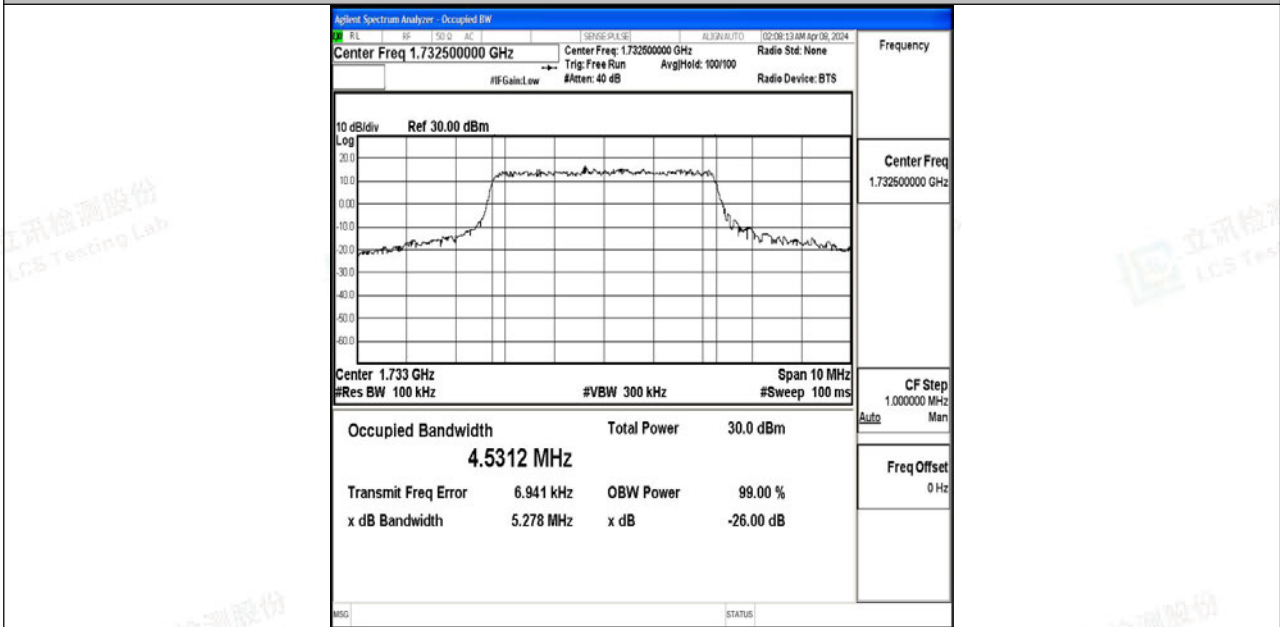

Band4-5MHz-64QAM-20175-25RB#0-PASS

Shenzhen LCS Compliance Testing Laboratory Ltd.

Add: 101, 201 Bldg A & 301 Bldg C, Juji Industrial Park Yabianxueziwei, Shajing Street, Baoan District, Shenzhen, 518000, China

Tel: +(86) 0755-82591330 | E-mail: webmaster@lcs-cert.com | Web: www.lcs-cert.com

Scan code to check authenticity