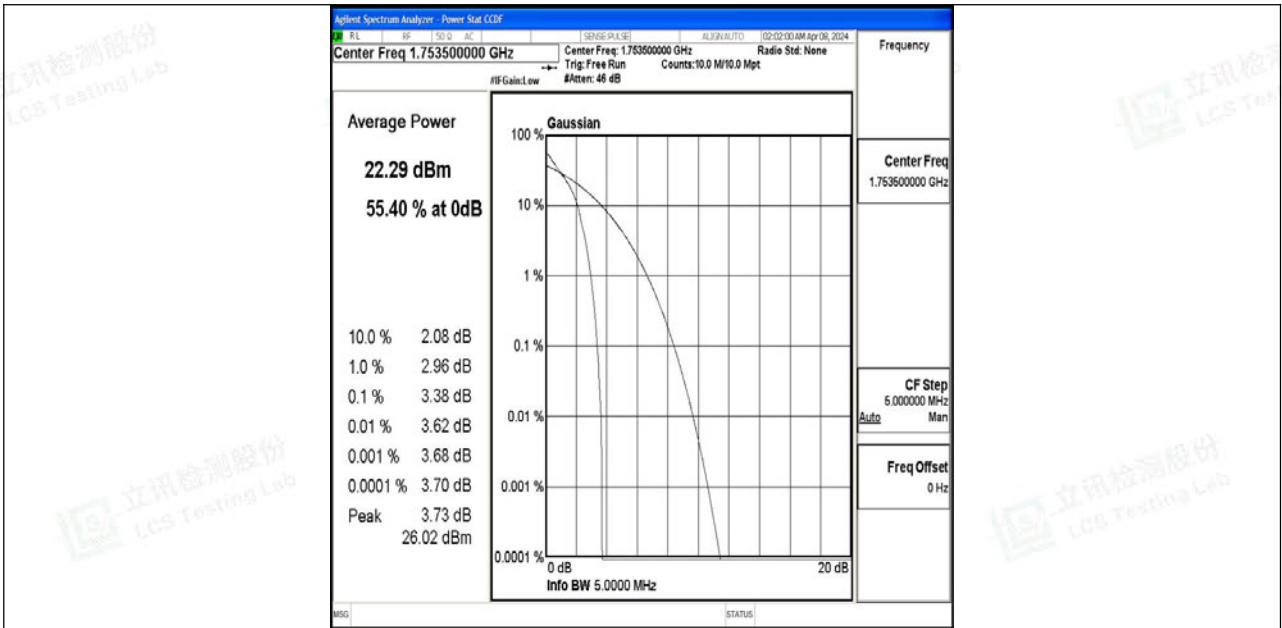

Band4-3MHz-QPSK-20385-1RB#0-PASS