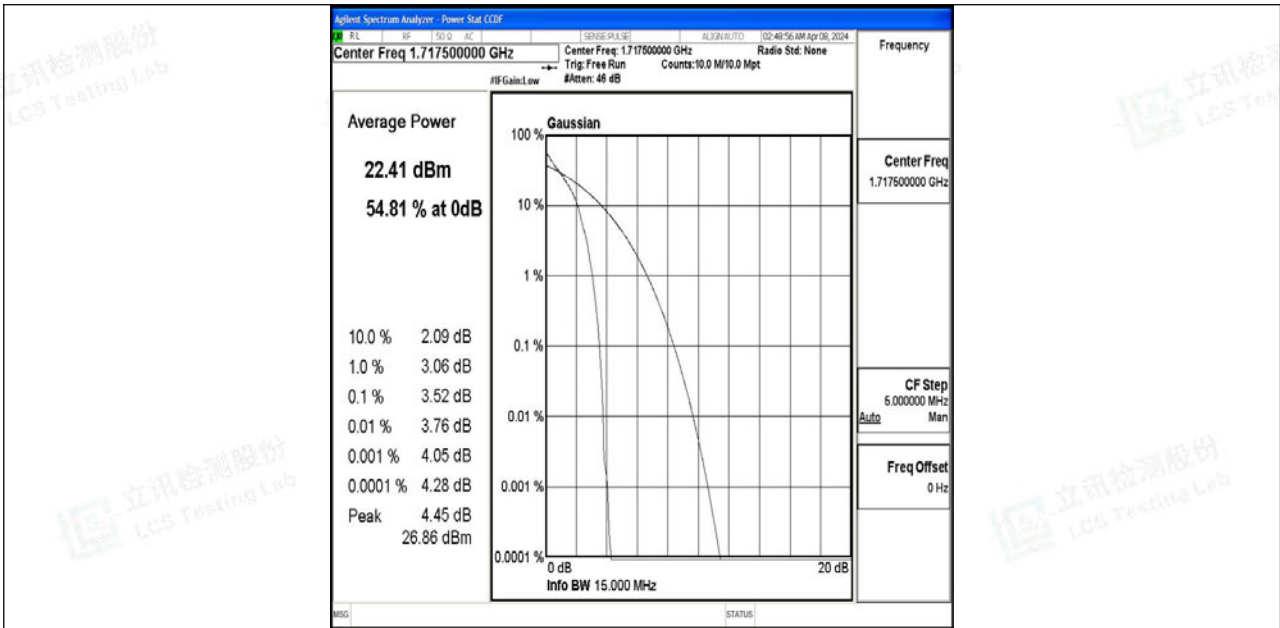

Scan code to check authenticity

Band4-10MHz-QPSK-20350-50RB#0-PASS

Band4-10MHz-64QAM-20350-50RB#0-PASS

Band4-15MHz-QPSK-20025-1RB#0-PASS

Band4-15MHz-64QAM-20025-1RB#0-PASS

Band4-15MHz-QPSK-20025-75RB#0-PASS