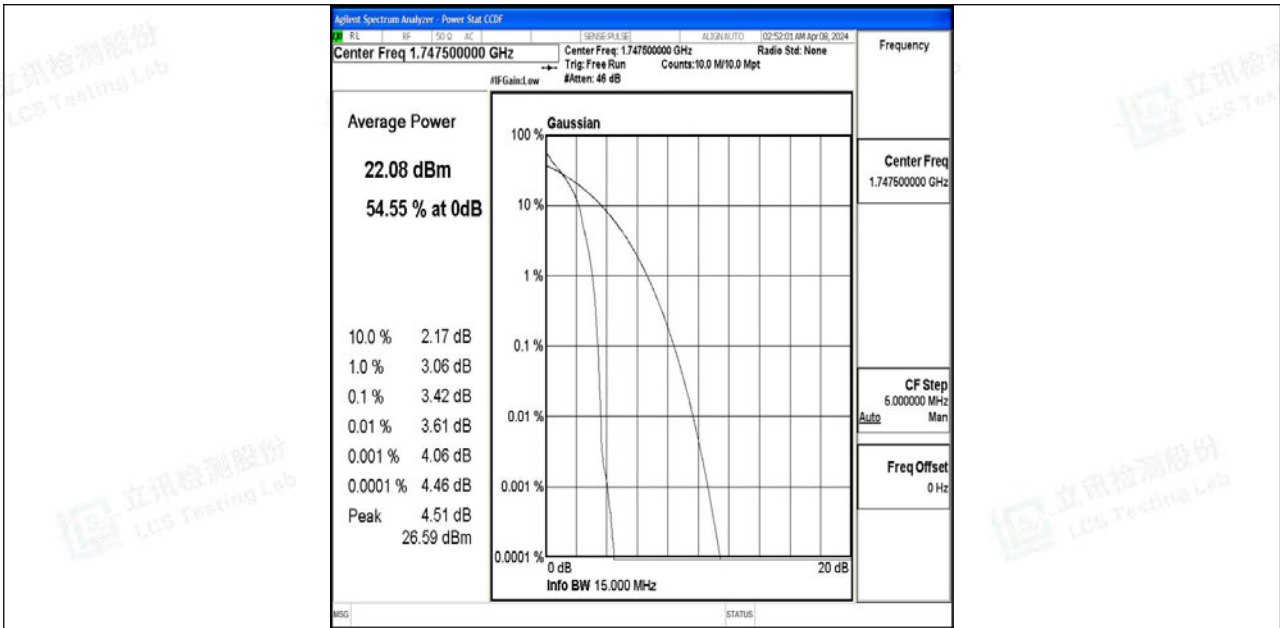

Band4-15MHz-64QAM-20025-75RB#0-PASS

Band4-15MHz-QPSK-20175-75RB#0-PASS

Band4-15MHz-64QAM-20175-75RB#0-PASS

Band4-15MHz-QPSK-20325-1RB#0-PASS

Band4-15MHz-64QAM-20325-1RB#0-PASS

Shenzhen LCS Compliance Testing Laboratory Ltd.