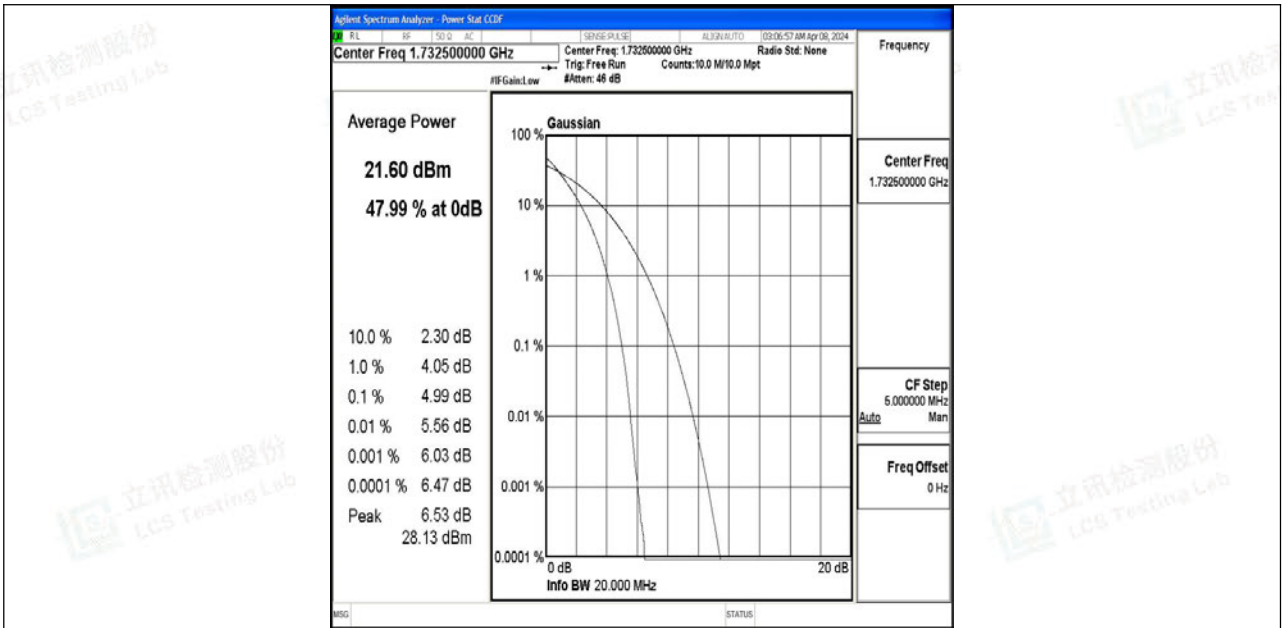

Band4-20MHz-QPSK-20175-100RB#0-PASS