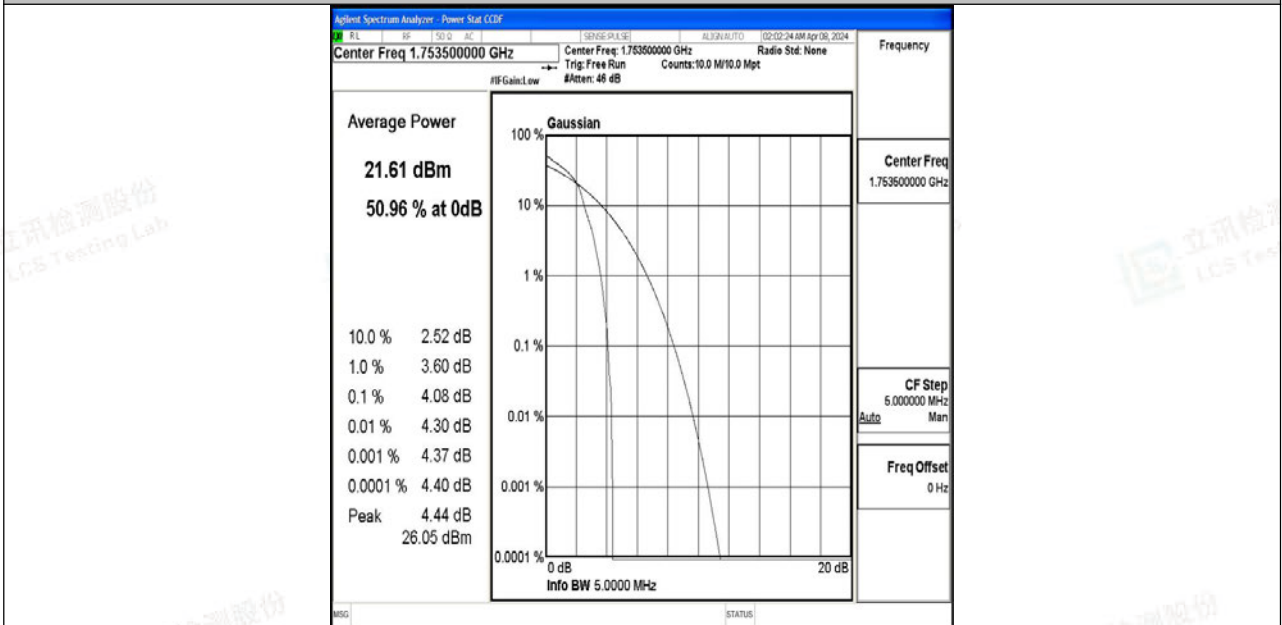

Band4-3MHz-64QAM-20385-1RB#0-PASS

Shenzhen LCS Compliance Testing Laboratory Ltd.

Add: 101, 201 Bldg A & 301 Bldg C, Juji Industrial Park Yabianxueziwei, Shajing Street, Baoan District, Shenzhen, 518000, China

Tel: +(86) 0755-82591330 | E-mail: webmaster@lcs-cert.com | Web: www.lcs-cert.com

Scan code to check authenticity