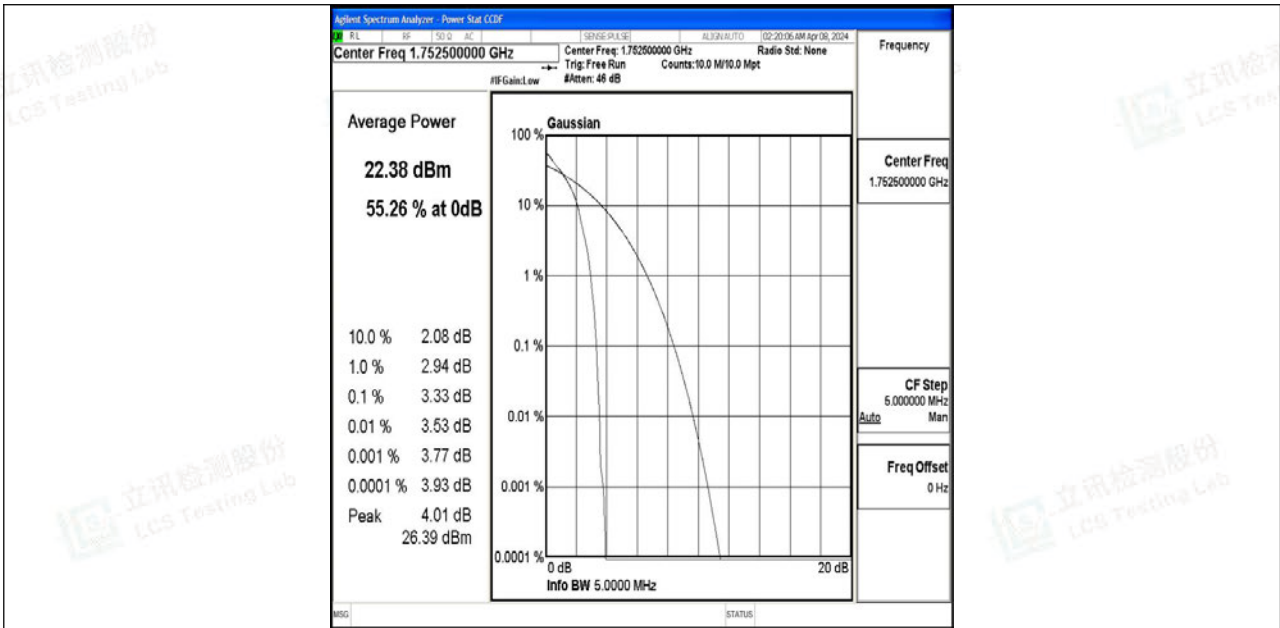

Band4-5MHz-QPSK-20375-1RB#0-PASS