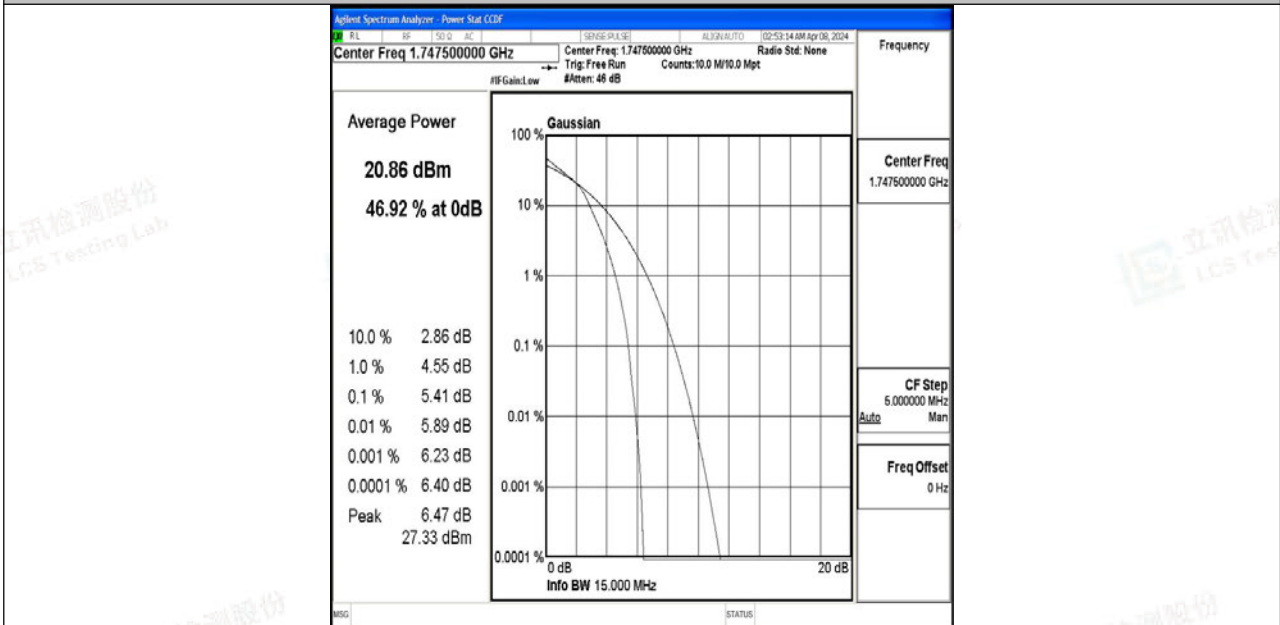

Band4-15MHz-64QAM-20325-75RB#0-PASS