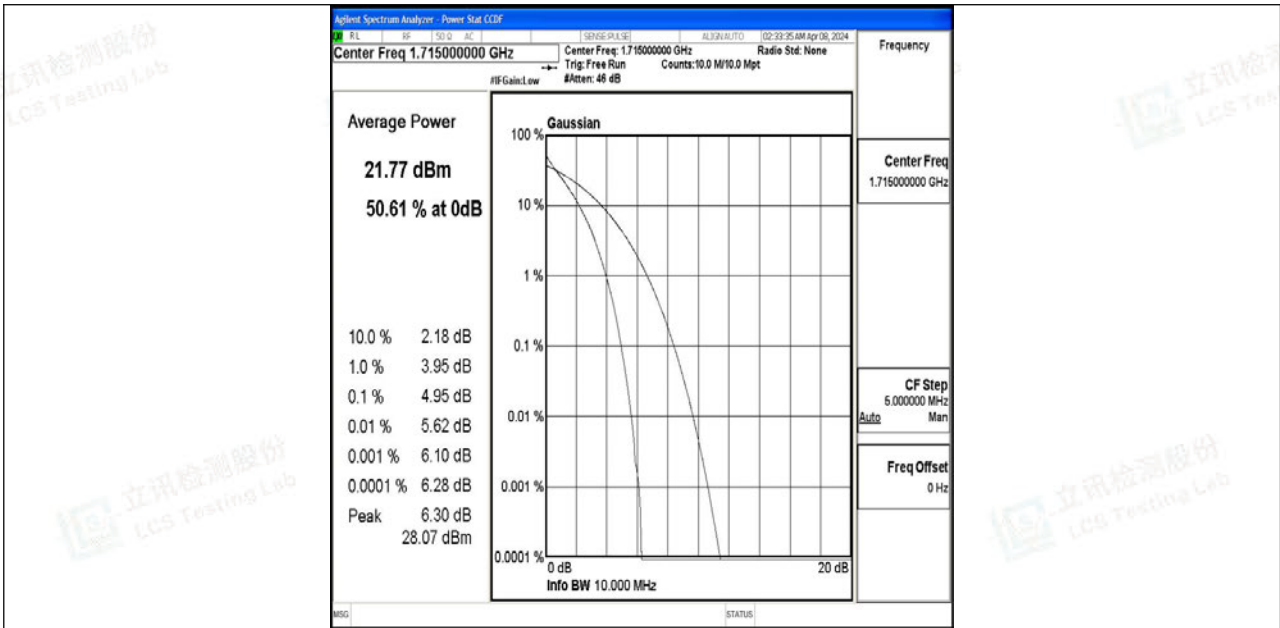

Band4-10MHz-QPSK-20000-50RB#0-PASS