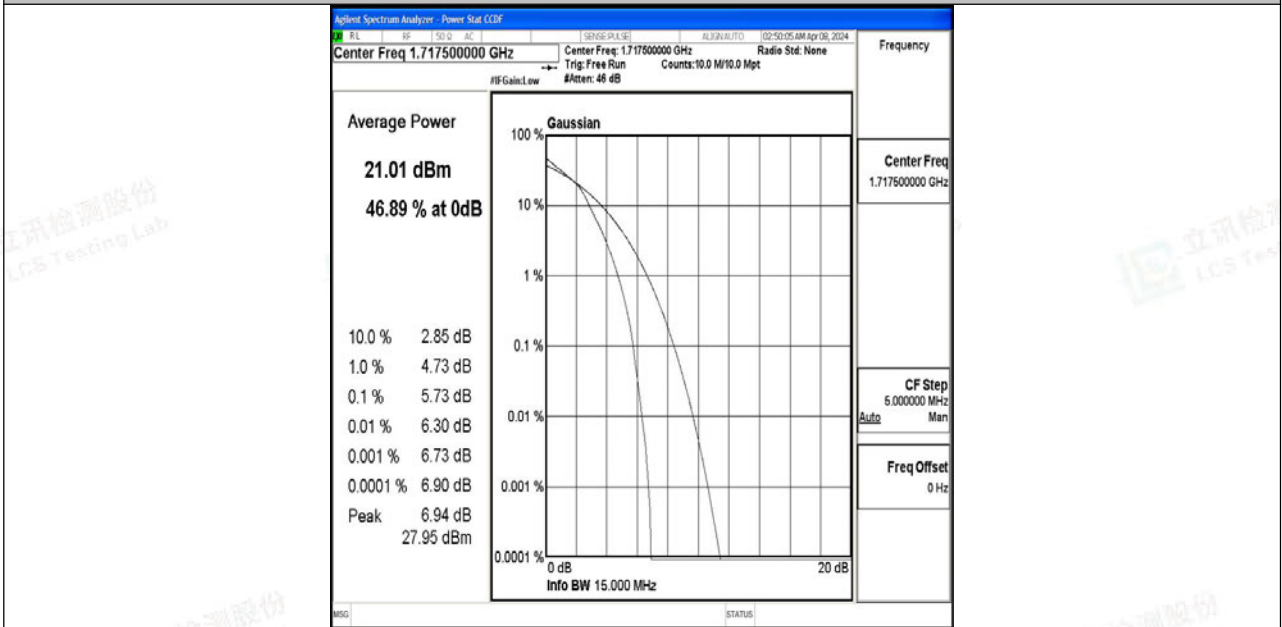

Scan code to check authenticity

Band4-10MHz-QPSK-20350-50RB#0-PASS

Band4-10MHz-64QAM-20350-50RB#0-PASS

Band4-15MHz-QPSK-20025-1RB#0-PASS

Band4-15MHz-64QAM-20025-1RB#0-PASS

Band4-15MHz-QPSK-20025-75RB#0-PASS