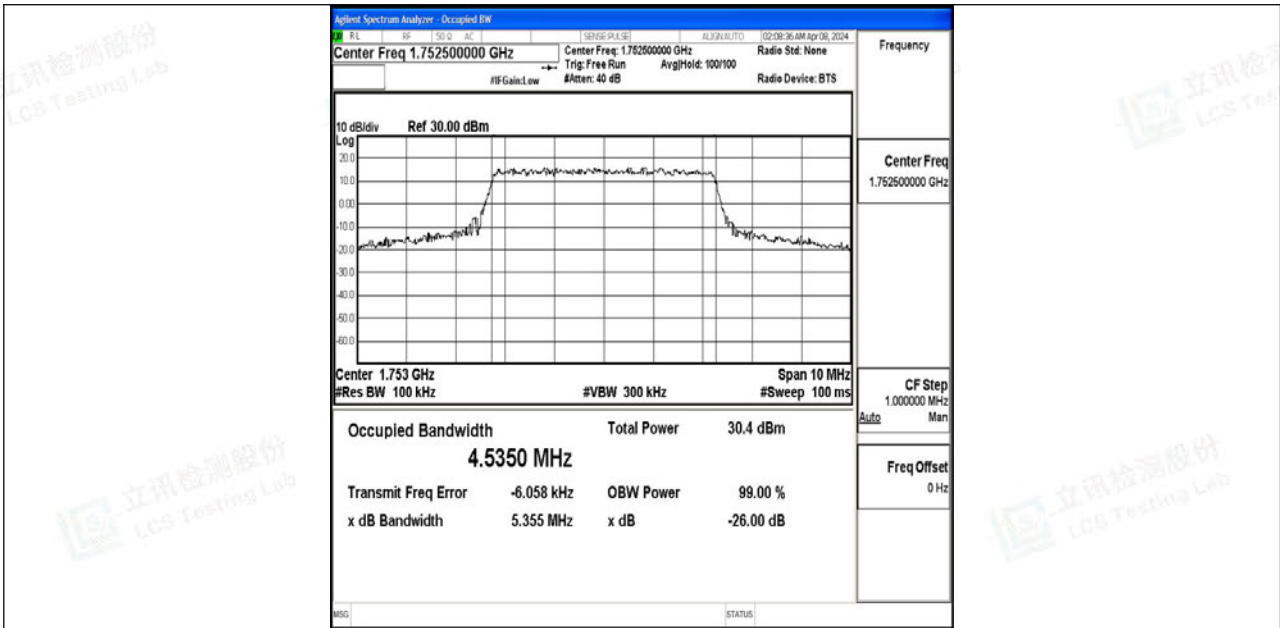

Band4-5MHz-QPSK-20375-25RB#0-PASS