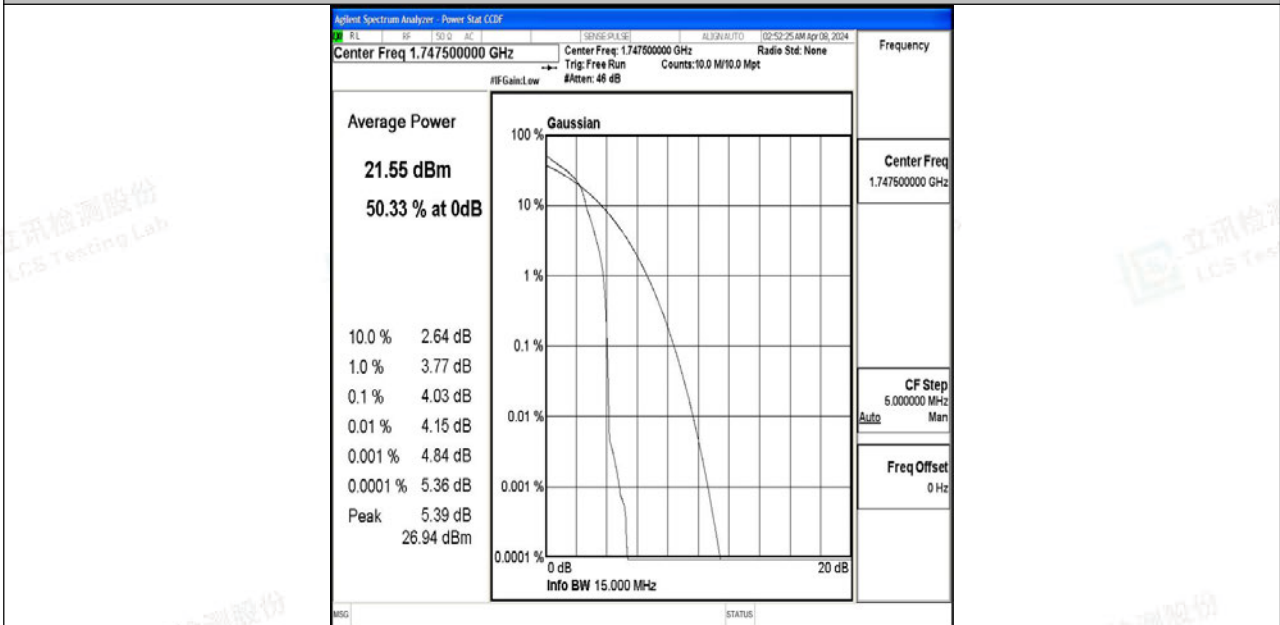

Band4-15MHz-64QAM-20025-75RB#0-PASS

Band4-15MHz-QPSK-20175-75RB#0-PASS

Band4-15MHz-64QAM-20175-75RB#0-PASS

Band4-15MHz-QPSK-20325-1RB#0-PASS

Band4-15MHz-64QAM-20325-1RB#0-PASS

Shenzhen LCS Compliance Testing Laboratory Ltd.