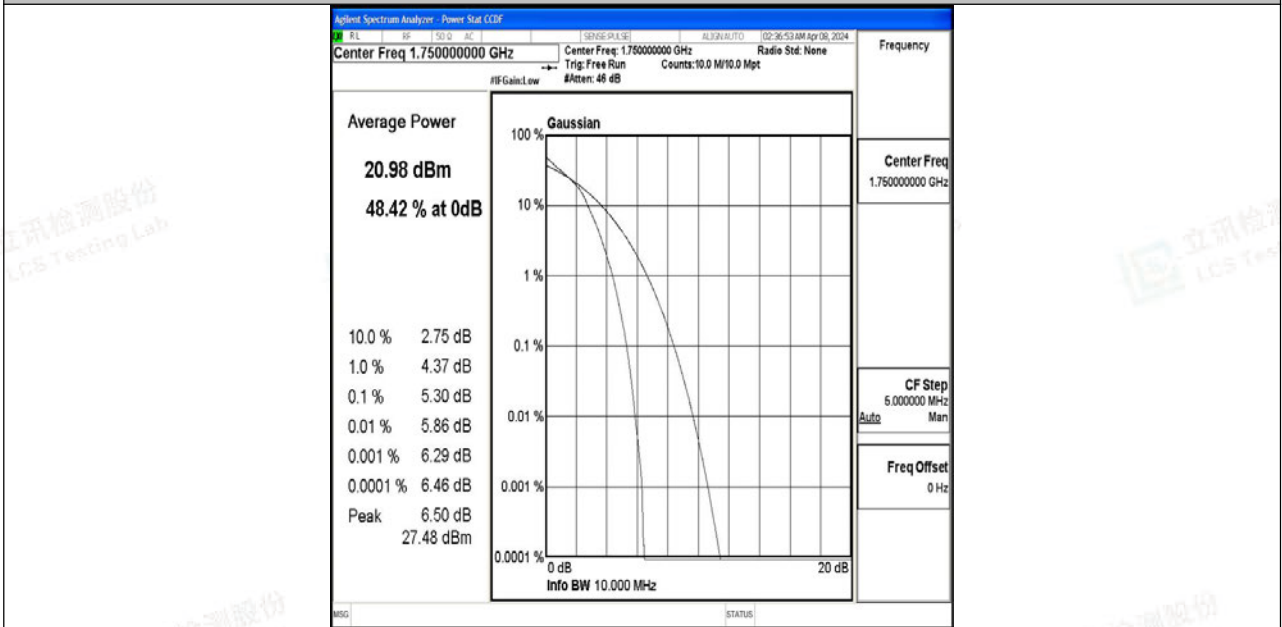

Band4-10MHz-64QAM-20350-50RB#0-PASS