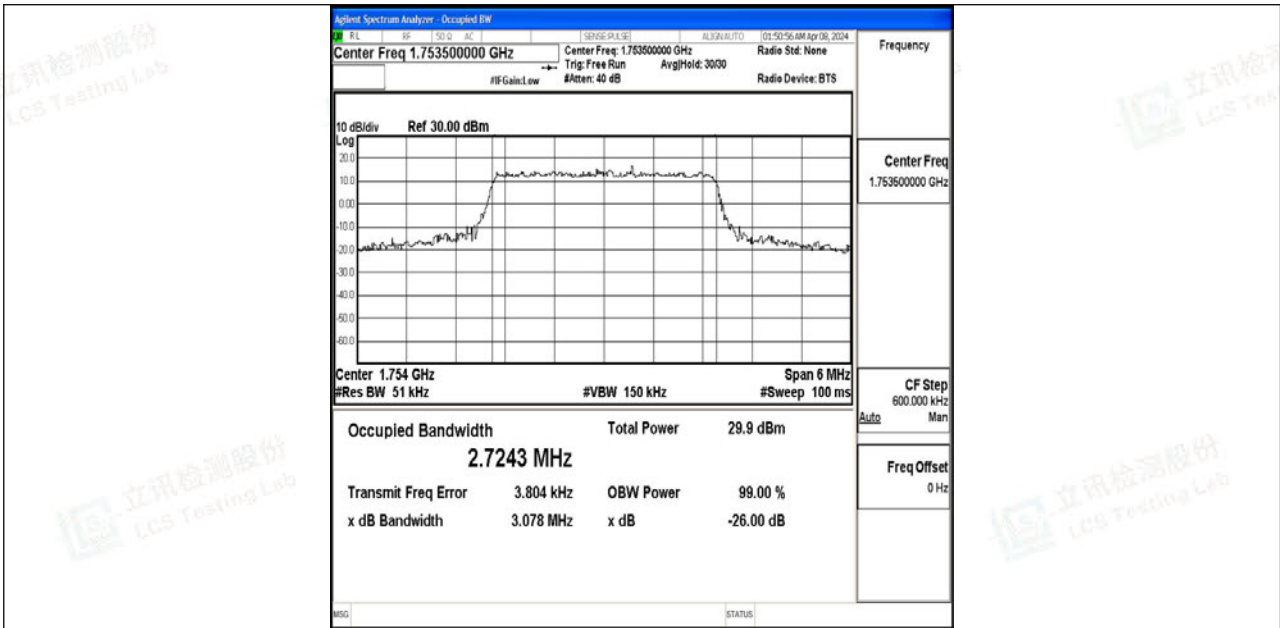

Band4-3MHz-QPSK-20385-15RB#0-PASS