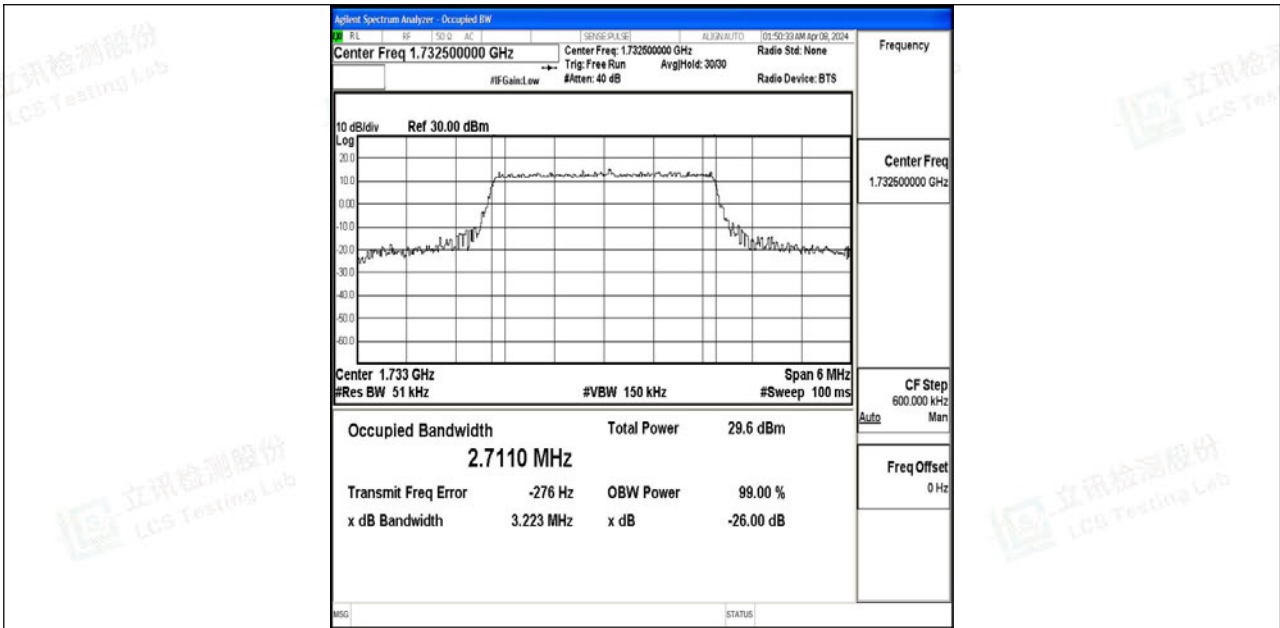

Band4-3MHz-QPSK-20175-15RB#0-PASS