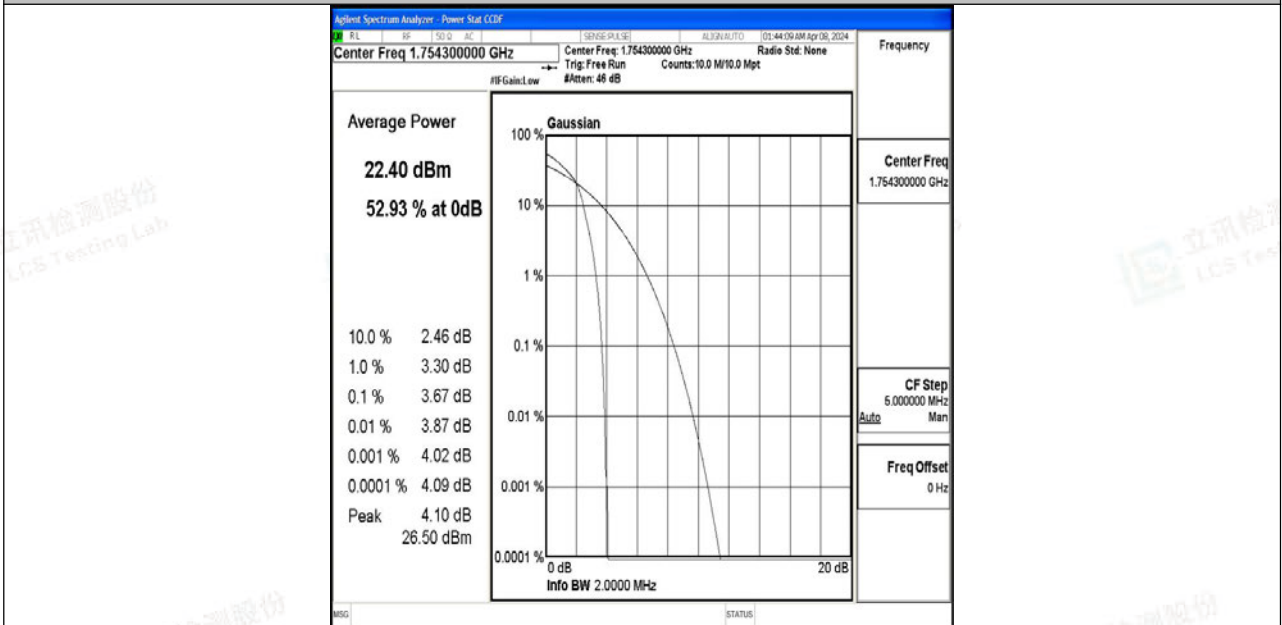

Band4-1.4MHz-64QAM-20393-1RB#0-PASS

Shenzhen LCS Compliance Testing Laboratory Ltd.

Add: 101, 201 Bldg A & 301 Bldg C, Juji Industrial Park Yabianxueziwei, Shajing Street, Baoan District, Shenzhen, 518000, China

Tel: +(86) 0755-82591330 | E-mail: webmaster@lcs-cert.com | Web: www.lcs-cert.com

Scan code to check authenticity