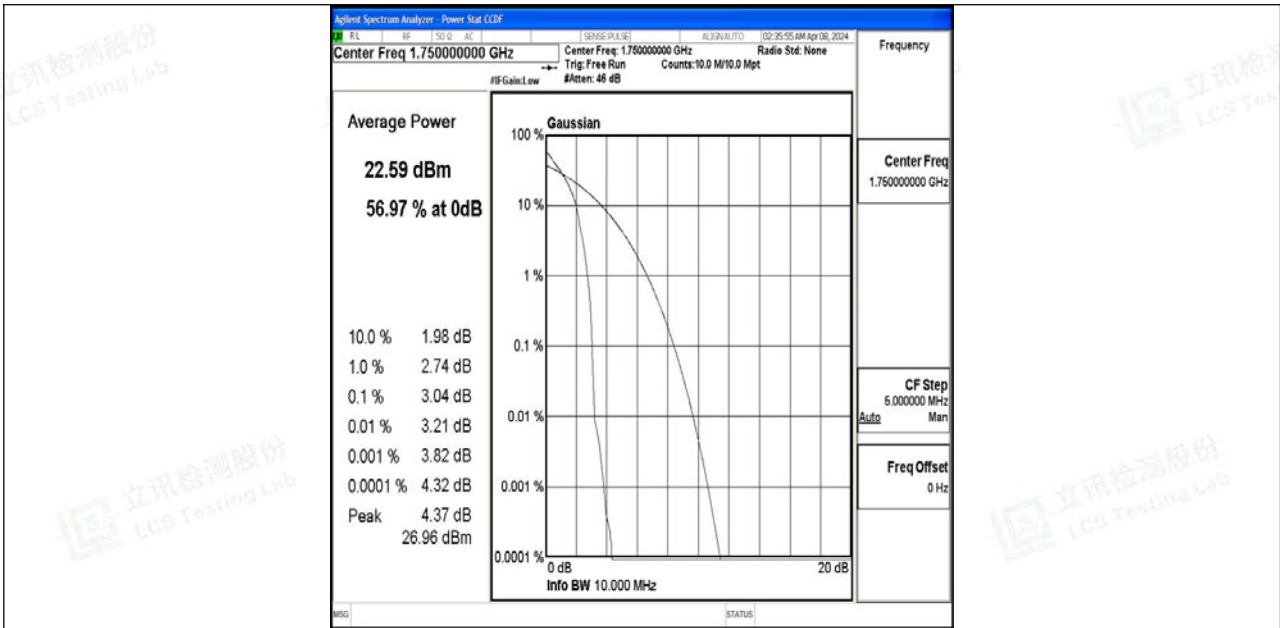

Band4-10MHz-64QAM-20175-1RB#0-PASS

Band4-10MHz-QPSK-20175-50RB#0-PASS

Band4-10MHz-64QAM-20175-50RB#0-PASS

Band4-10MHz-QPSK-20350-1RB#0-PASS

Band4-10MHz-64QAM-20350-1RB#0-PASS

Shenzhen LCS Compliance Testing Laboratory Ltd.