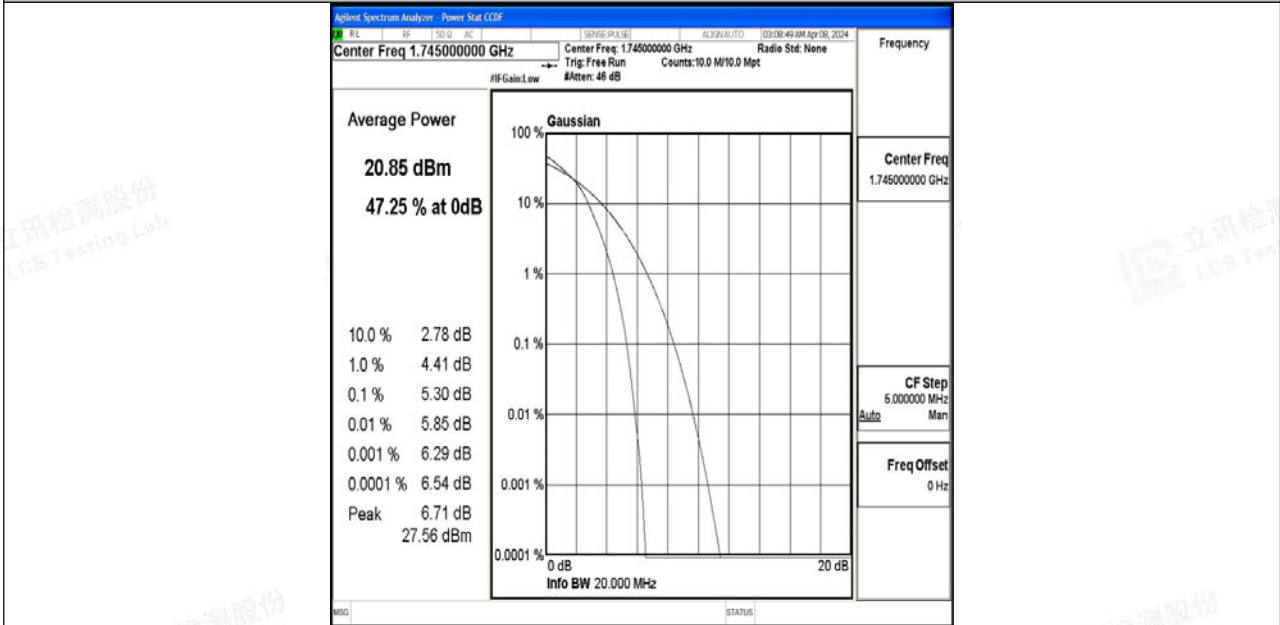

Band4-20MHz-64QAM-20300-100RB#0-PASS