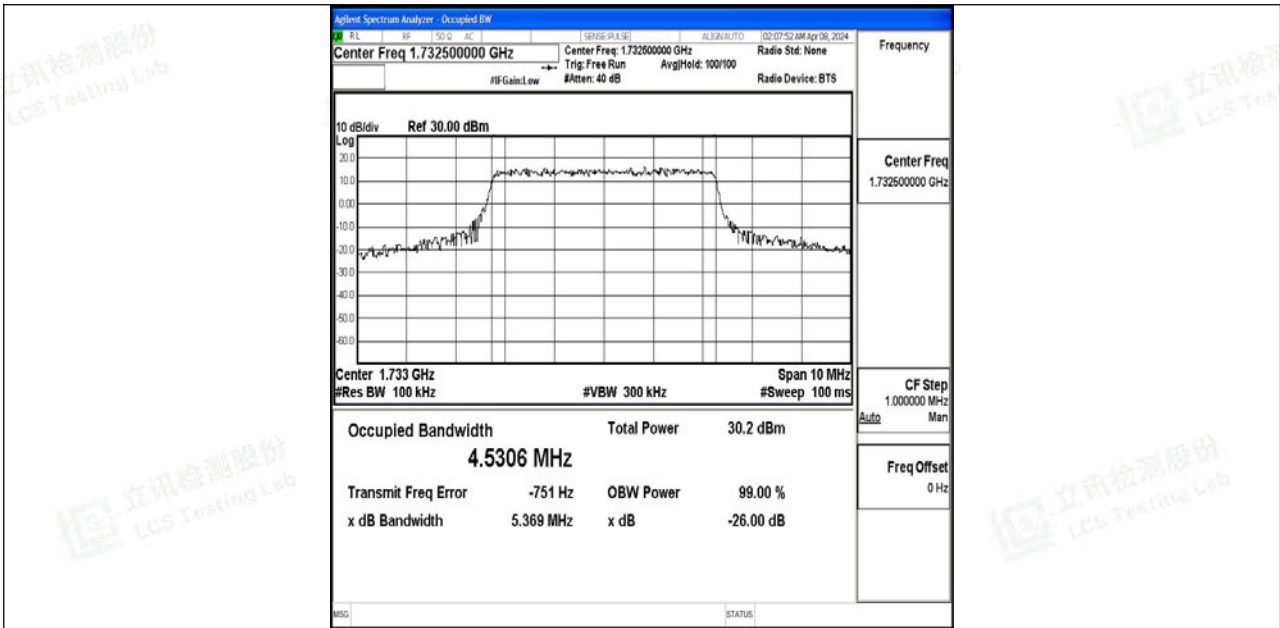

Band4-5MHz-QPSK-20175-25RB#0-PASS