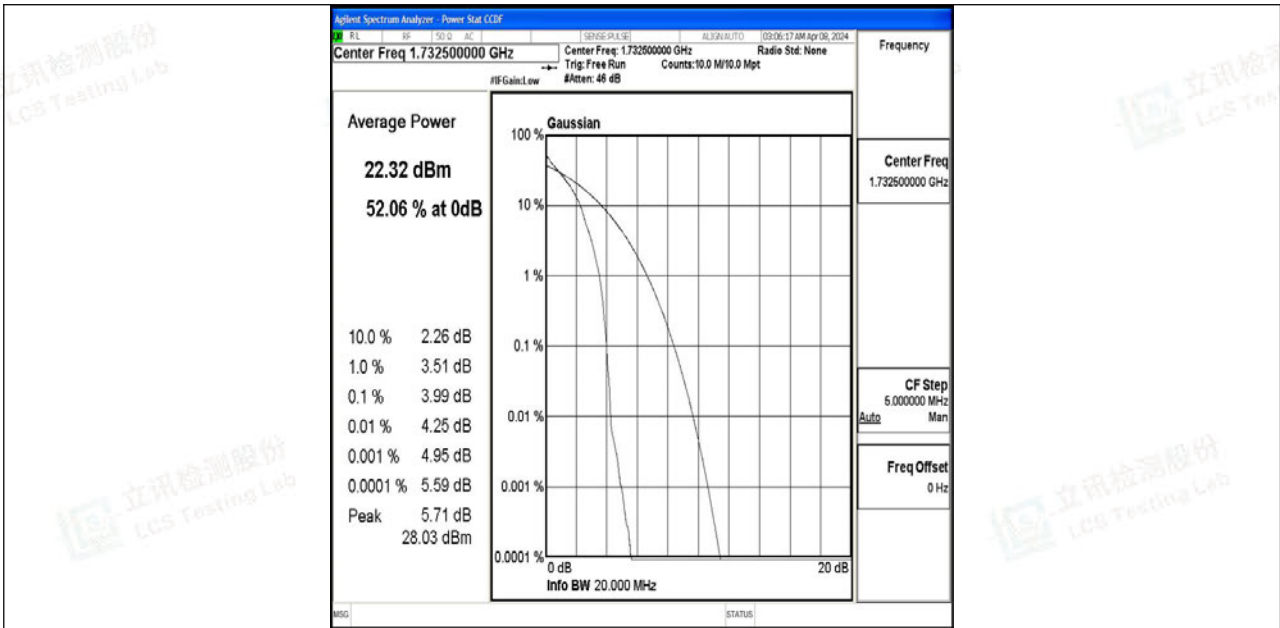

Band4-20MHz-QPSK-20175-1RB#0-PASS