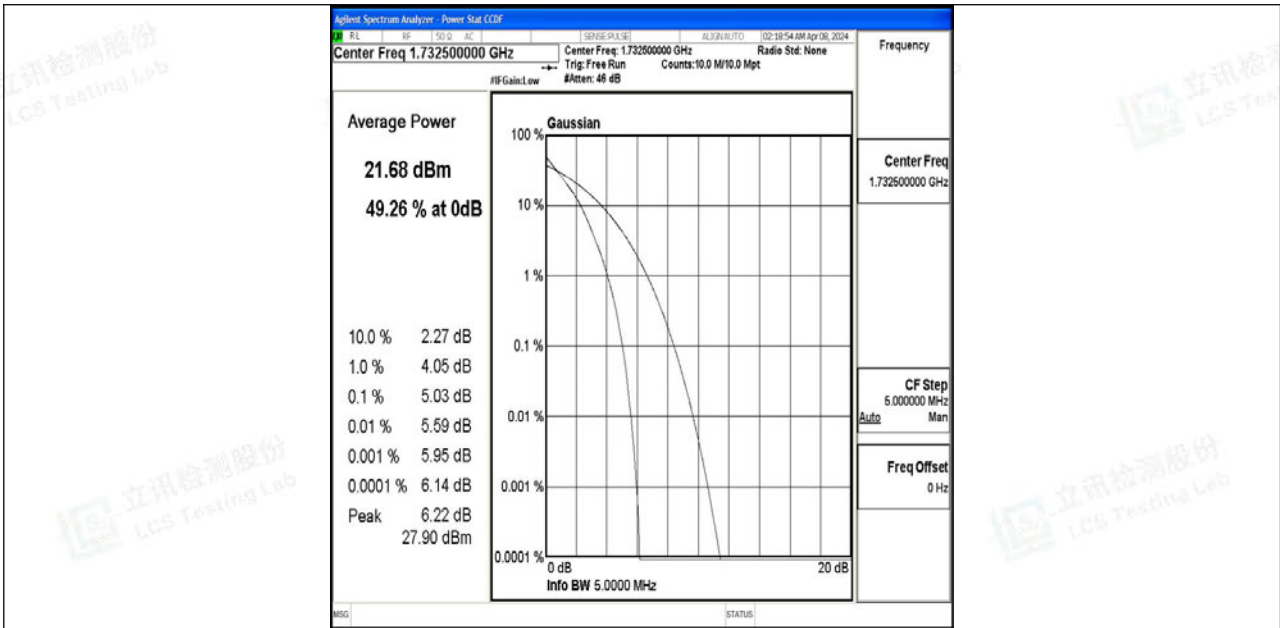

Band4-5MHz-QPSK-20175-25RB#0-PASS