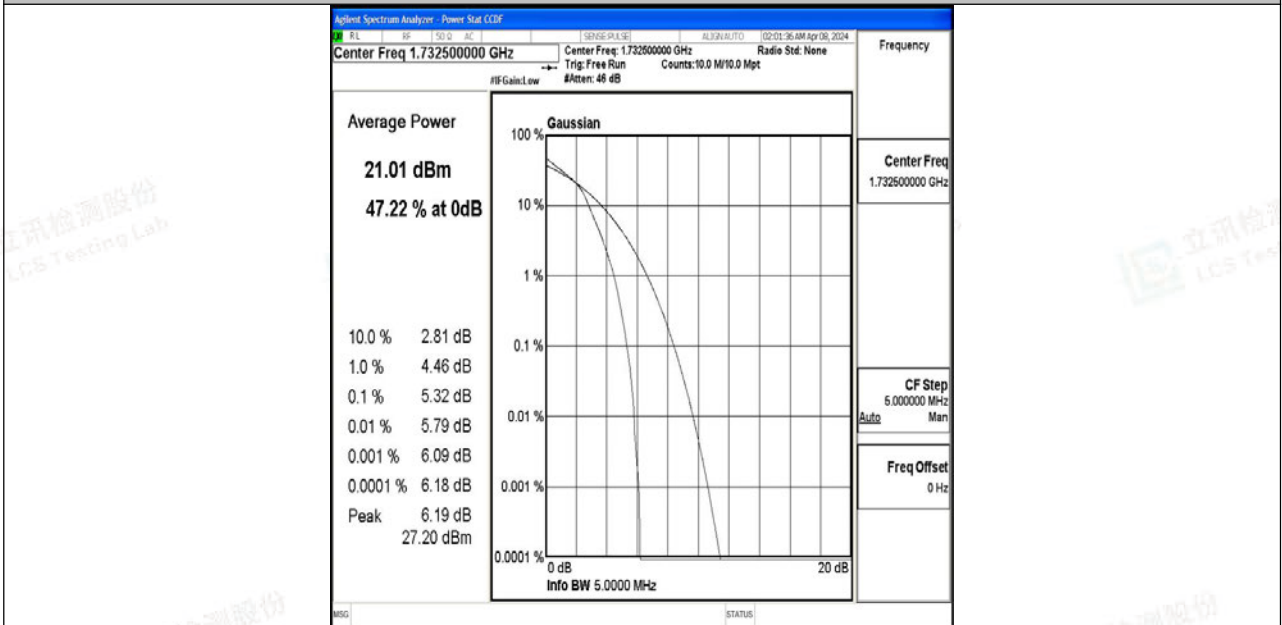

Band4-3MHz-64QAM-20175-15RB#0-PASS

Shenzhen LCS Compliance Testing Laboratory Ltd.

Add: 101, 201 Bldg A & 301 Bldg C, Juji Industrial Park Yabianxueziwei, Shajing Street, Baoan District, Shenzhen, 518000, China

Tel: +(86) 0755-82591330 | E-mail: webmaster@lcs-cert.com | Web: www.lcs-cert.com

Scan code to check authenticity