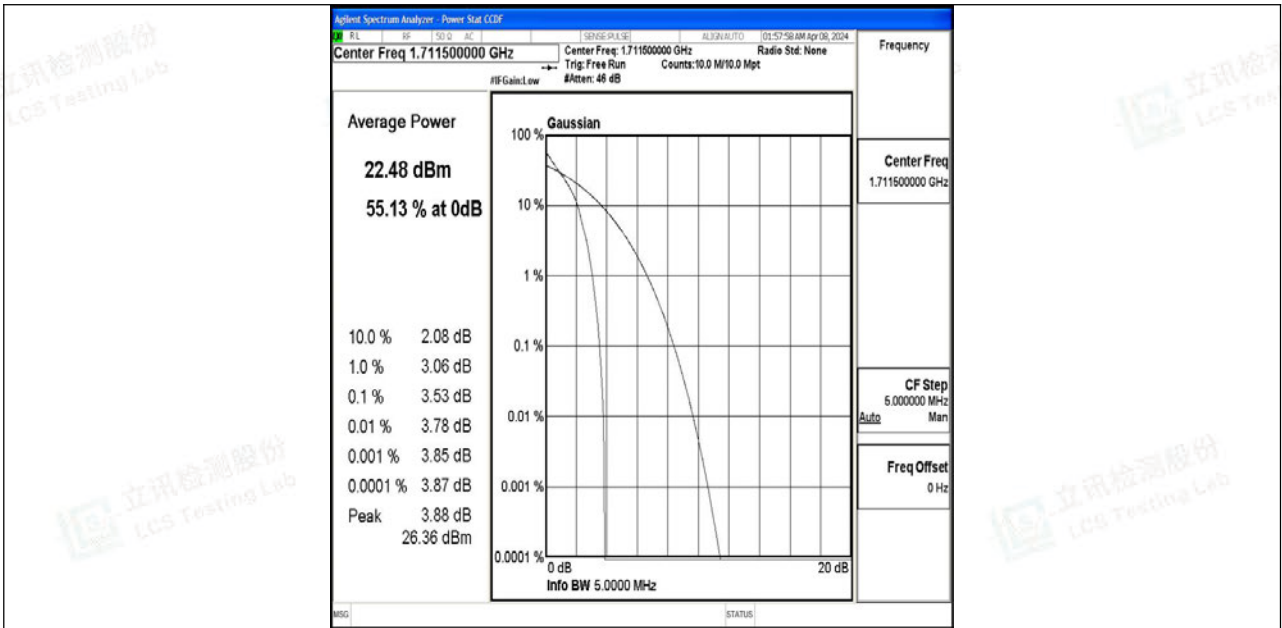

Band4-3MHz-QPSK-19965-1RB#0-PASS