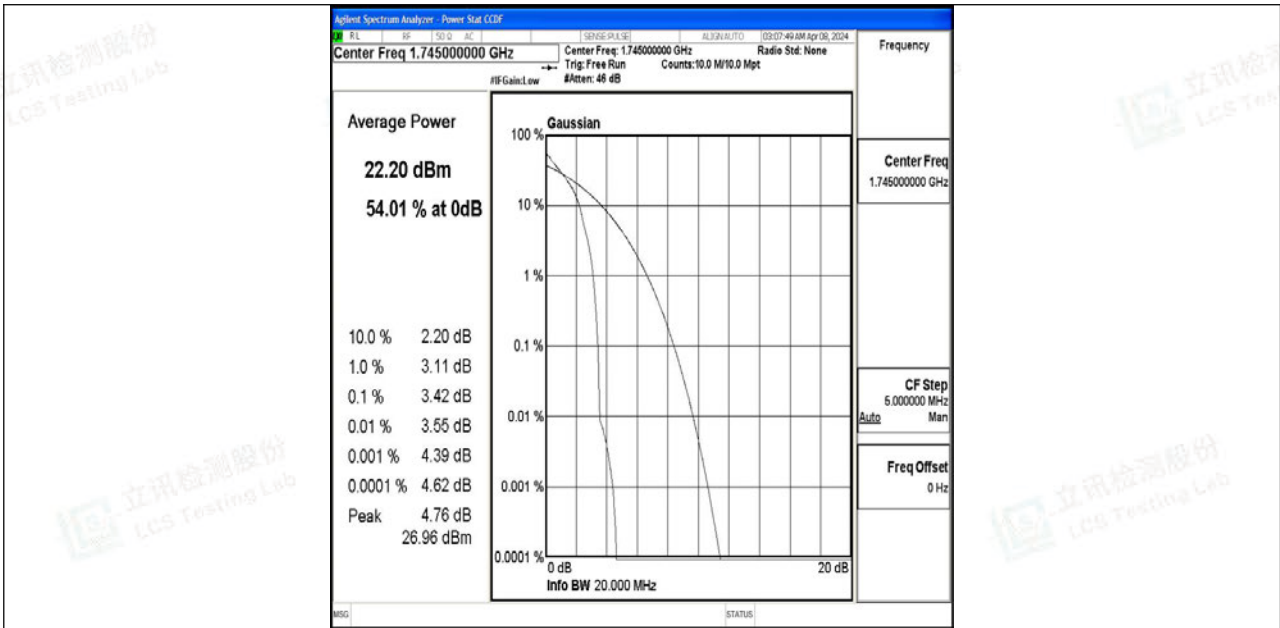

Band4-20MHz-QPSK-20300-1RB#0-PASS