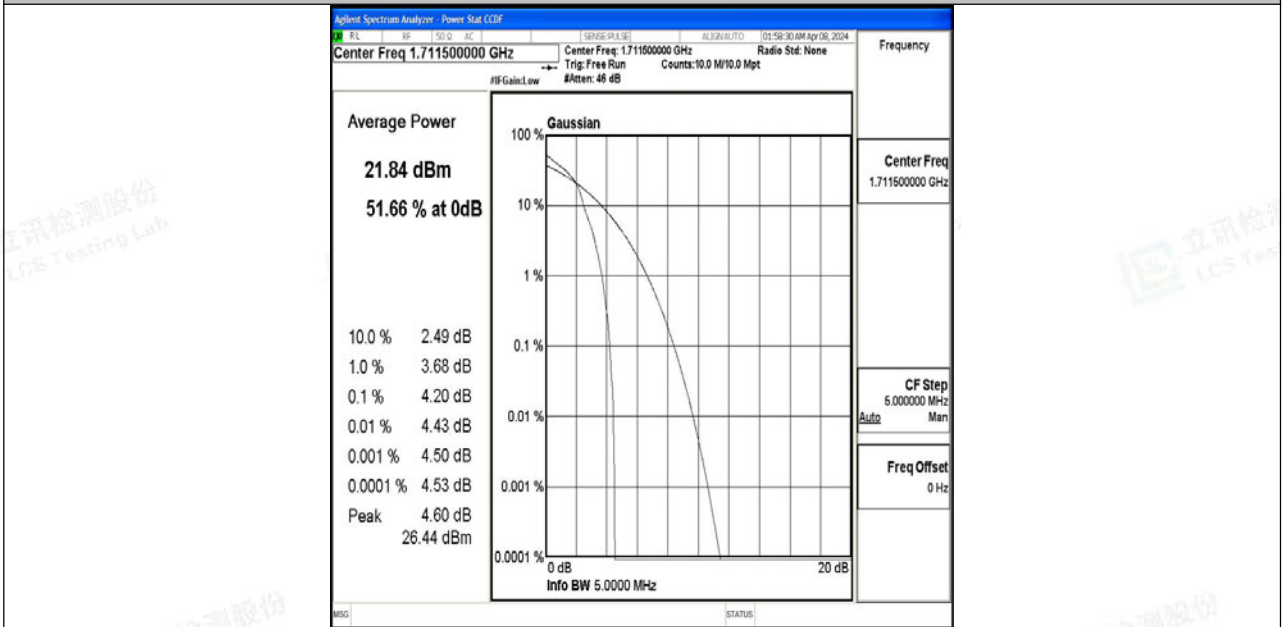

Band4-3MHz-64QAM-19965-1RB#0-PASS