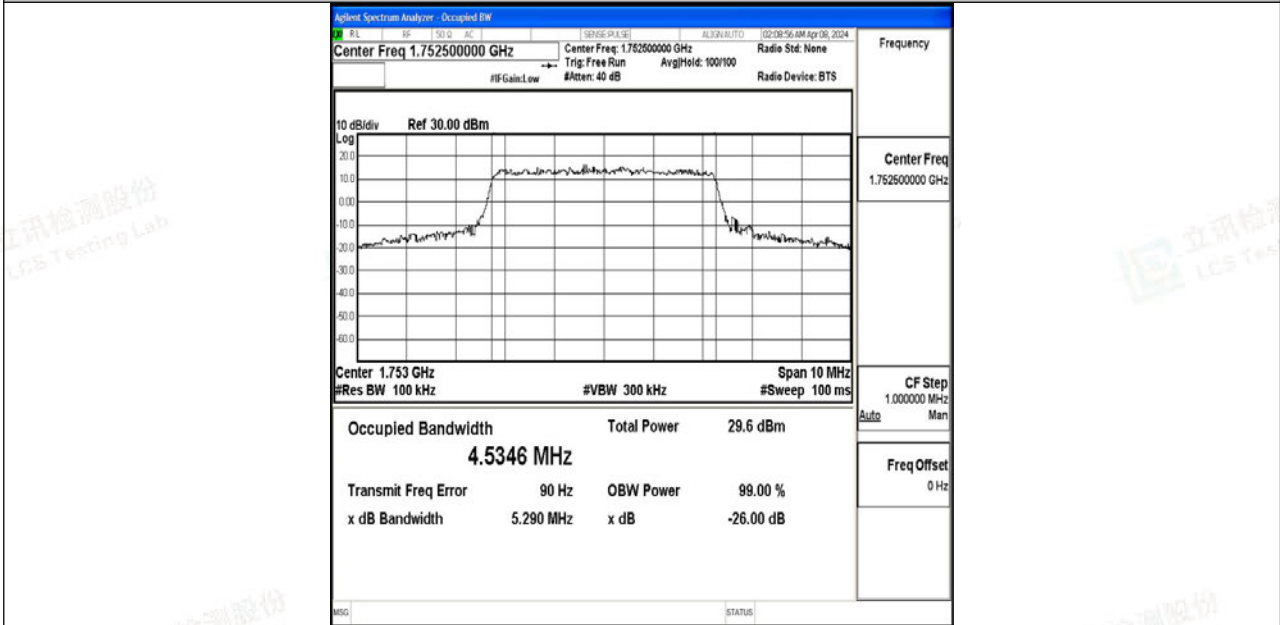

Band4-5MHz-64QAM-20375-25RB#0-PASS

Shenzhen LCS Compliance Testing Laboratory Ltd.

Add: 101, 201 Bldg A & 301 Bldg C, Juji Industrial Park Yabianxueziwei, Shajing Street, Baoan District, Shenzhen, 518000, China

Tel: +(86) 0755-82591330 | E-mail: webmaster@lcs-cert.com | Web: www.lcs-cert.com

Scan code to check authenticity