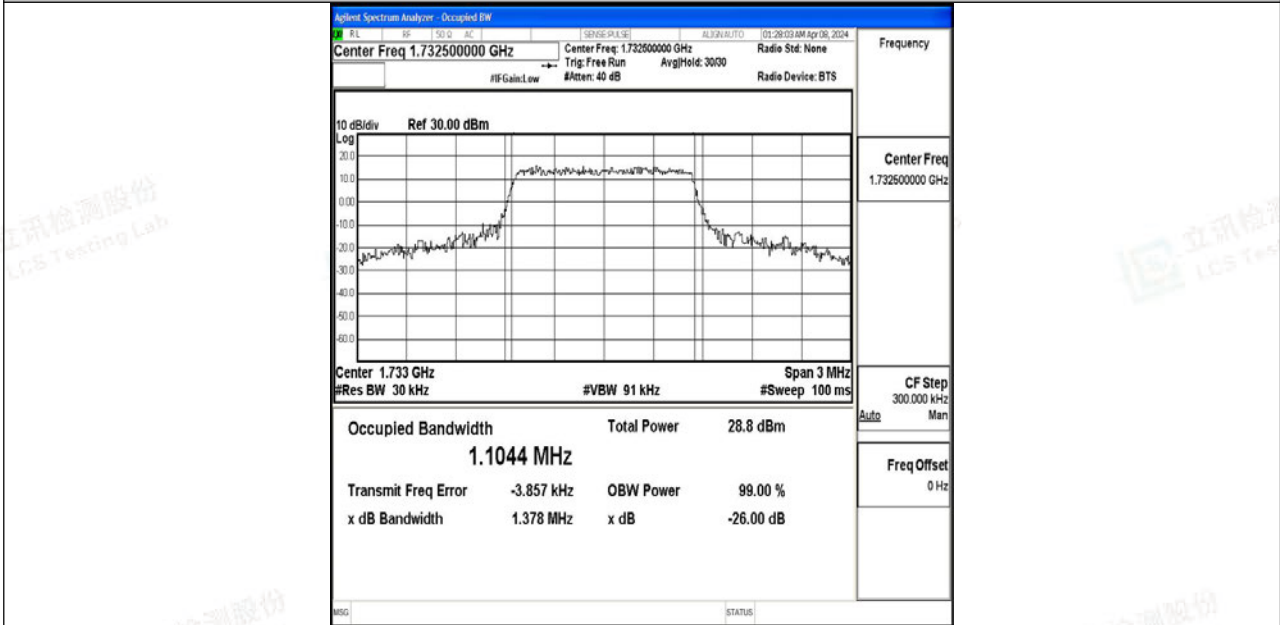

Band4-1.4MHz-64QAM-20175-6RB#0-PASS

Shenzhen LCS Compliance Testing Laboratory Ltd.

Add: 101, 201 Bldg A & 301 Bldg C, Juji Industrial Park Yabianxueziwei, Shajing Street, Baoan District, Shenzhen, 518000, China

Tel: +(86) 0755-82591330 | E-mail: webmaster@lcs-cert.com | Web: www.lcs-cert.com

Scan code to check authenticity