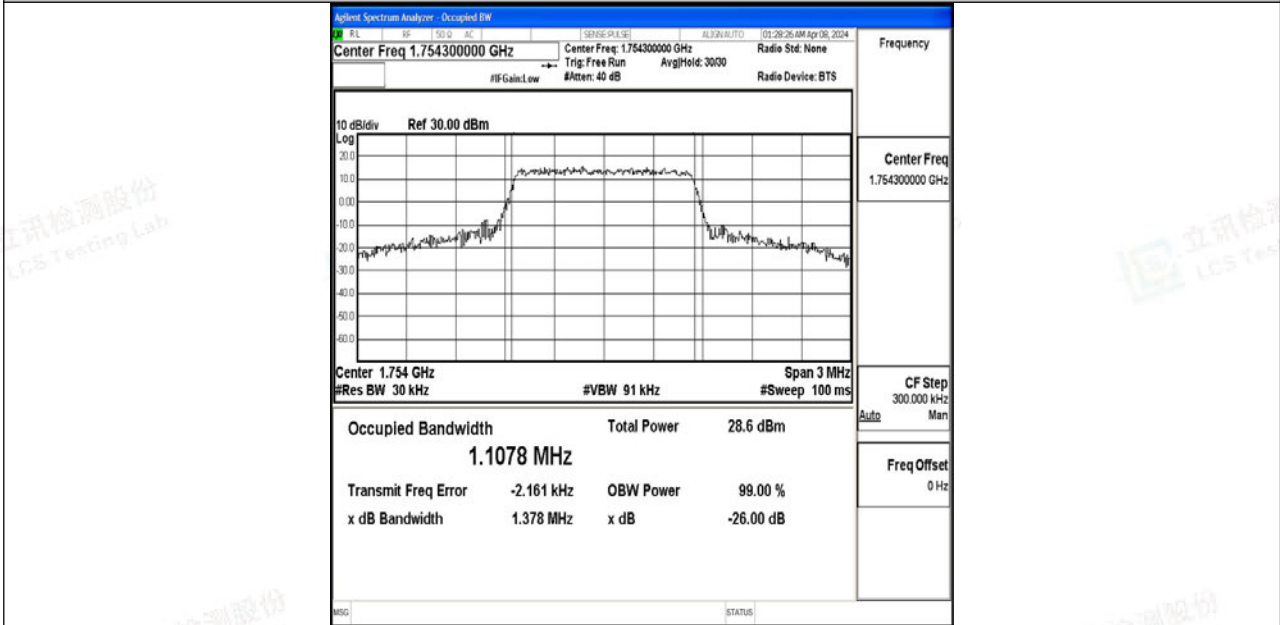

Band4-1.4MHz-64QAM-20393-6RB#0-PASS

Shenzhen LCS Compliance Testing Laboratory Ltd.

Add: 101, 201 Bldg A & 301 Bldg C, Juji Industrial Park Yabianxueziwei, Shajing Street, Baoan District, Shenzhen, 518000, China

Tel: +(86) 0755-82591330 | E-mail: webmaster@lcs-cert.com | Web: www.lcs-cert.com

Scan code to check authenticity