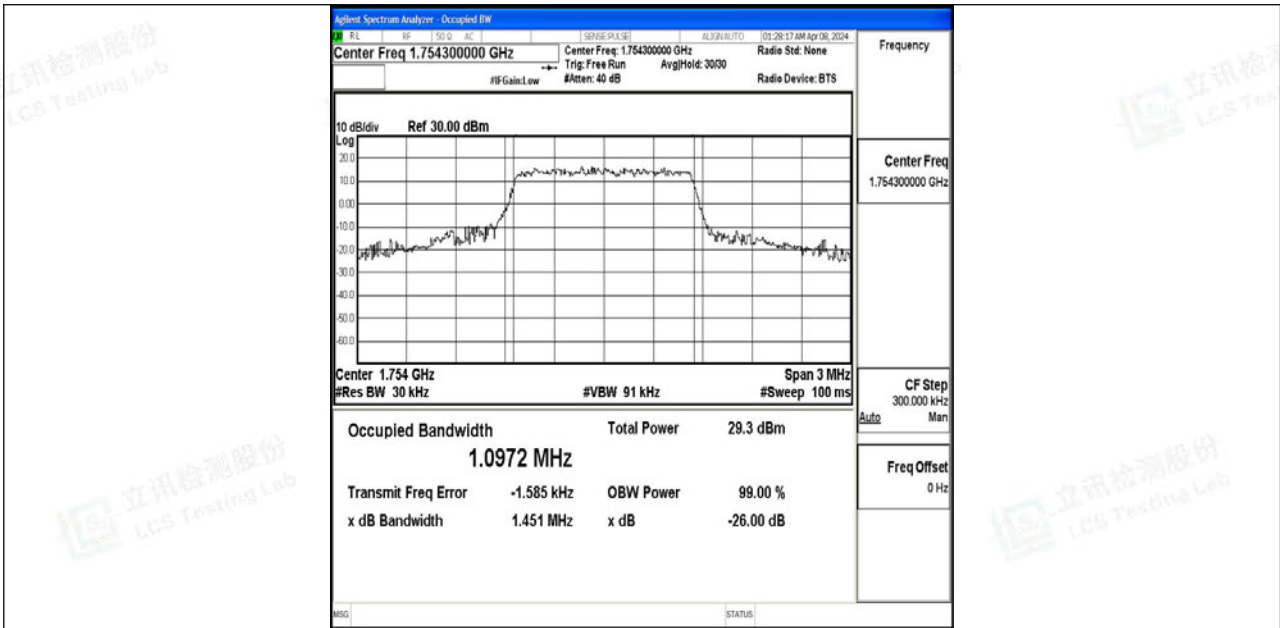

Band4-1.4MHz-QPSK-20393-6RB#0-PASS