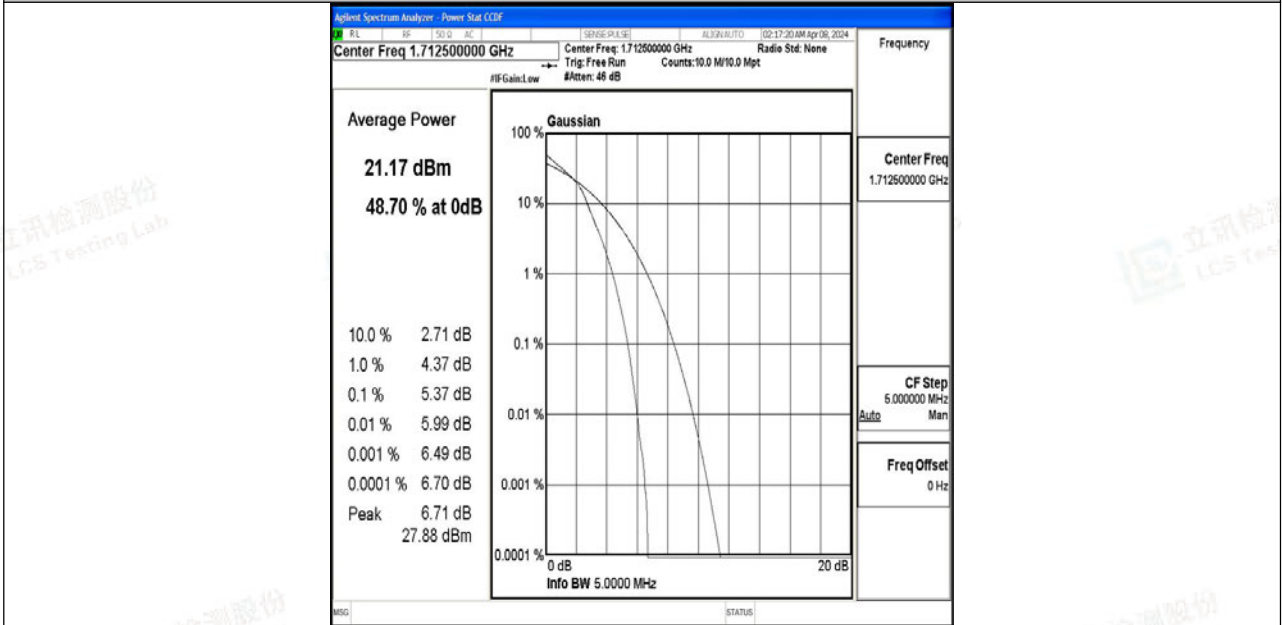

Band4-5MHz-64QAM-19975-25RB#0-PASS

Shenzhen LCS Compliance Testing Laboratory Ltd.

Add: 101, 201 Bldg A & 301 Bldg C, Juji Industrial Park Yabianxueziwei, Shajing Street, Baoan District, Shenzhen, 518000, China

Tel: +(86) 0755-82591330 | E-mail: webmaster@lcs-cert.com | Web: www.lcs-cert.com

Scan code to check authenticity