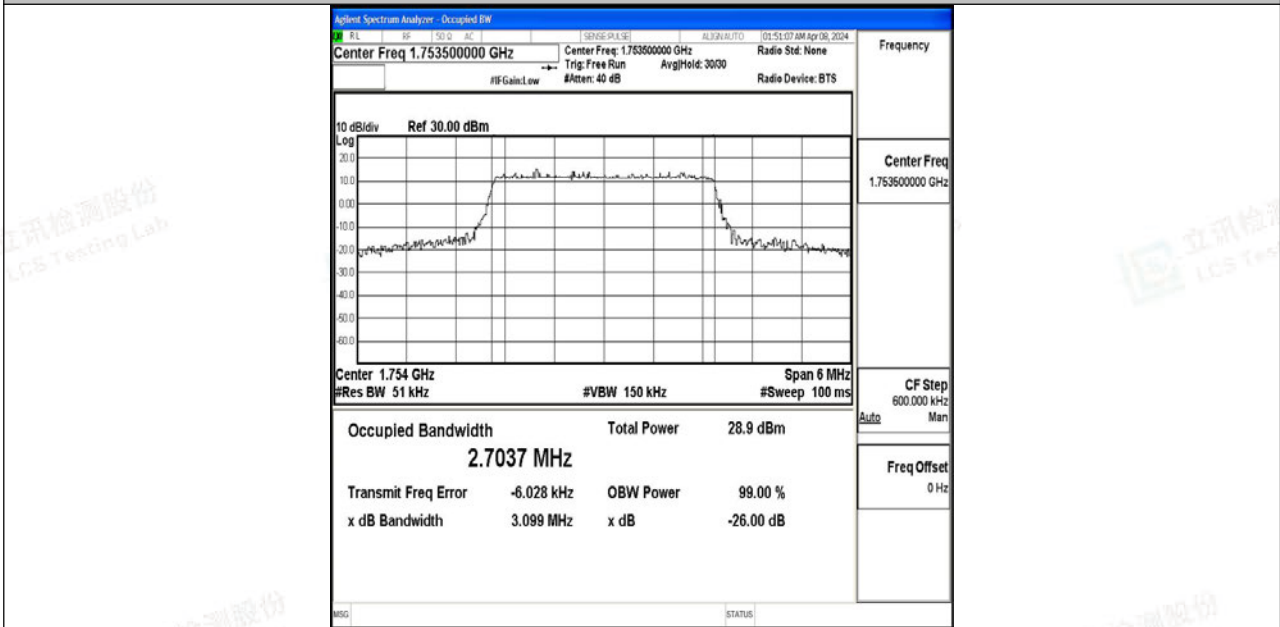

Band4-3MHz-64QAM-20385-15RB#0-PASS

Shenzhen LCS Compliance Testing Laboratory Ltd.

Add: 101, 201 Bldg A & 301 Bldg C, Juji Industrial Park Yabianxueziwei, Shajing Street, Baoan District, Shenzhen, 518000, China

Tel: +(86) 0755-82591330 | E-mail: webmaster@lcs-cert.com | Web: www.lcs-cert.com

Scan code to check authenticity