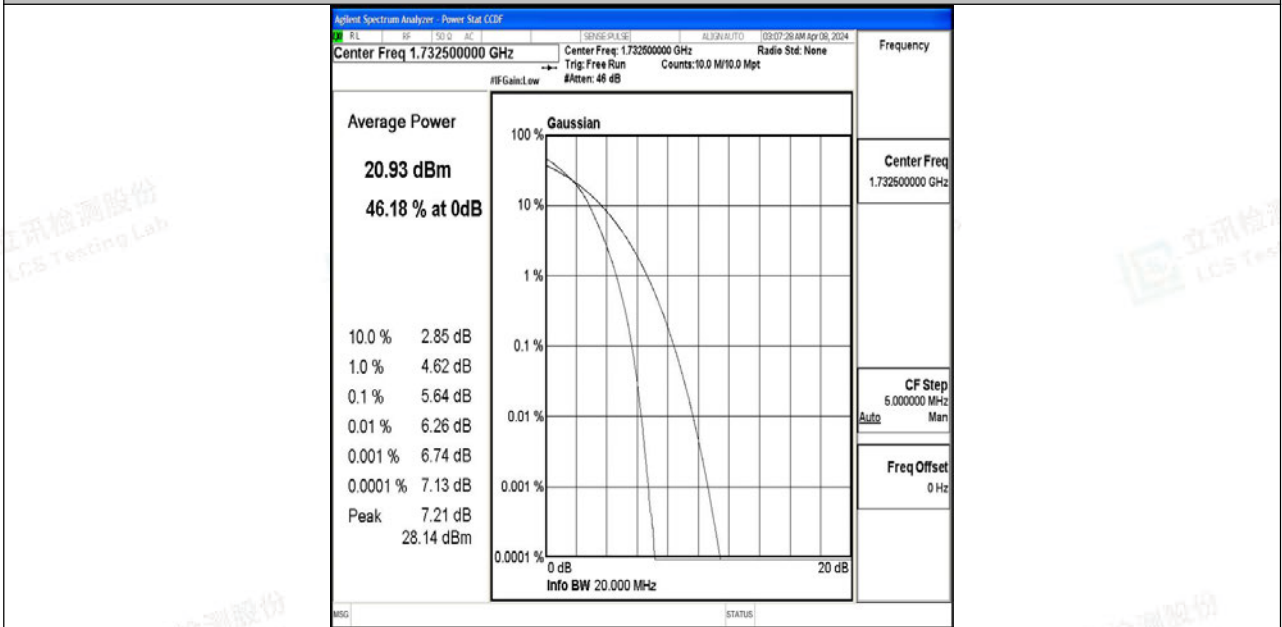

Band4-20MHz-64QAM-20175-100RB#0-PASS

Shenzhen LCS Compliance Testing Laboratory Ltd.

Add: 101, 201 Bldg A & 301 Bldg C, Juji Industrial Park Yabianxueziwei, Shajing Street, Baoan District, Shenzhen, 518000, China

Tel: +(86) 0755-82591330 | E-mail: webmaster@lcs-cert.com | Web: www.lcs-cert.com

Scan code to check authenticity