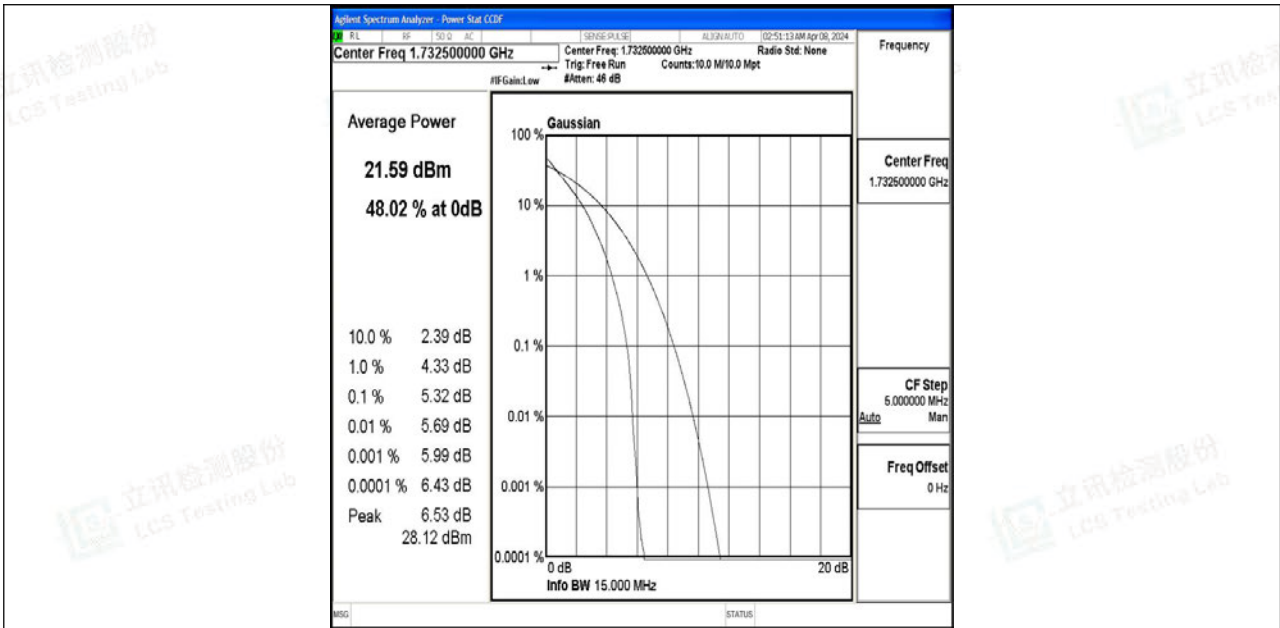

Band4-15MHz-QPSK-20175-75RB#0-PASS