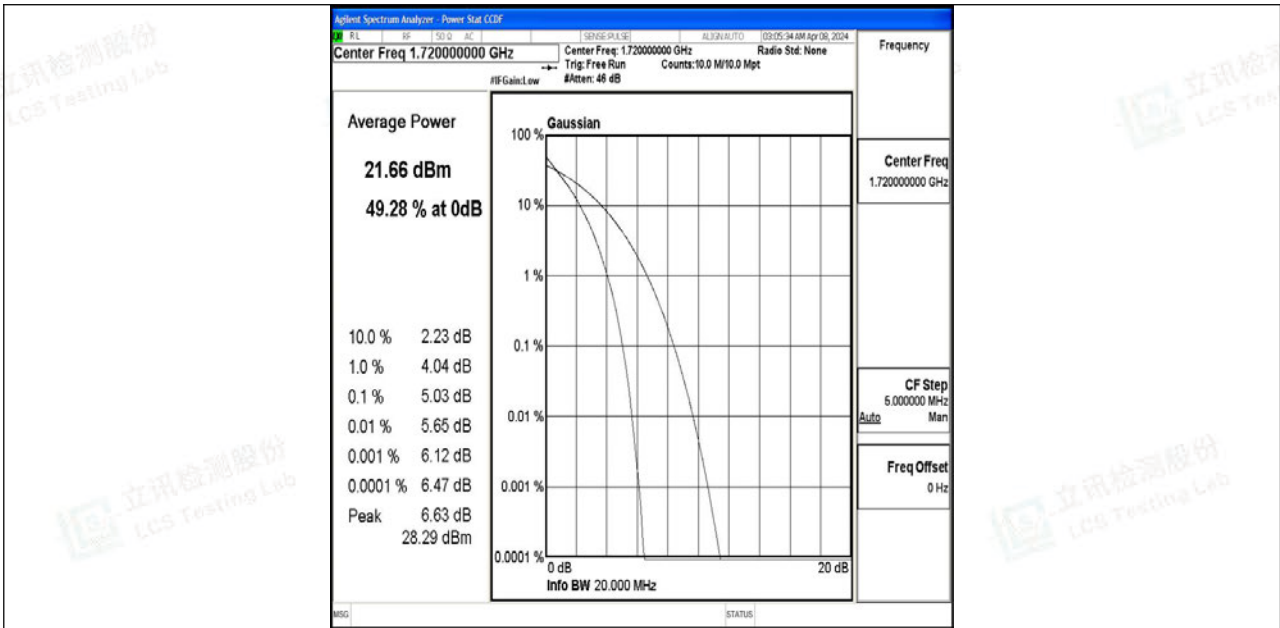

Scan code to check authenticity

Band4-15MHz-QPSK-20325-75RB#0-PASS

Band4-15MHz-64QAM-20325-75RB#0-PASS

Band4-20MHz-QPSK-20050-1RB#0-PASS

Band4-20MHz-64QAM-20050-1RB#0-PASS

Band4-20MHz-QPSK-20050-100RB#0-PASS