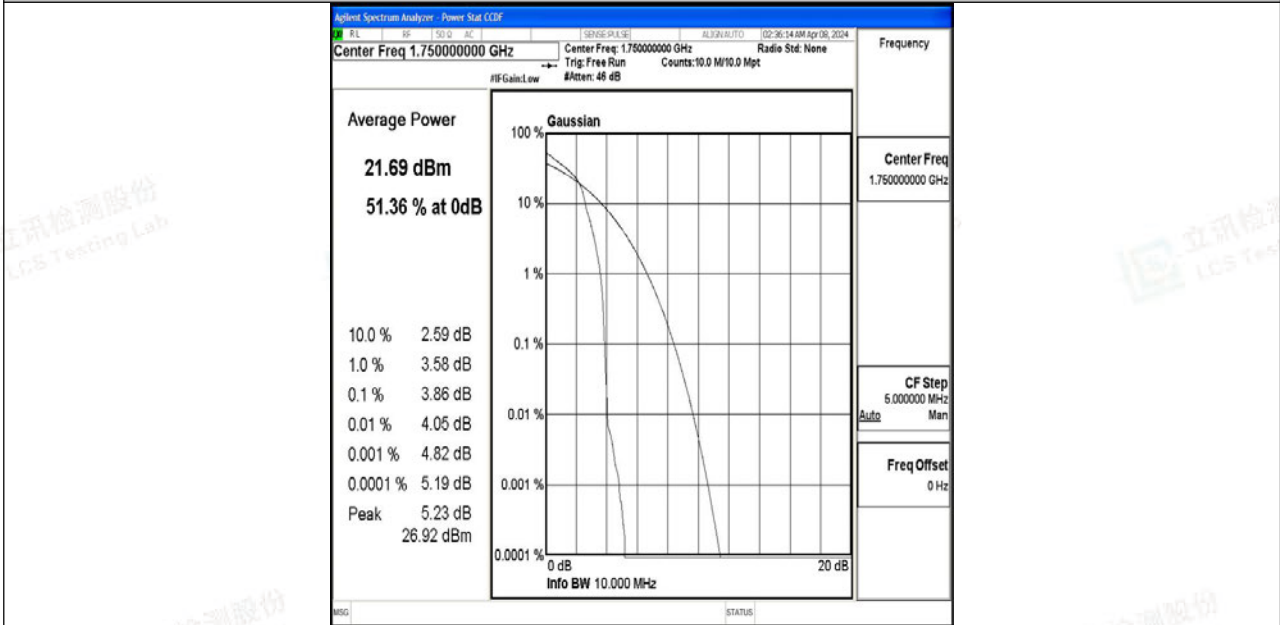

Band4-10MHz-64QAM-20175-1RB#0-PASS

Band4-10MHz-QPSK-20175-50RB#0-PASS

Band4-10MHz-64QAM-20175-50RB#0-PASS

Band4-10MHz-QPSK-20350-1RB#0-PASS

Band4-10MHz-64QAM-20350-1RB#0-PASS

Shenzhen LCS Compliance Testing Laboratory Ltd.