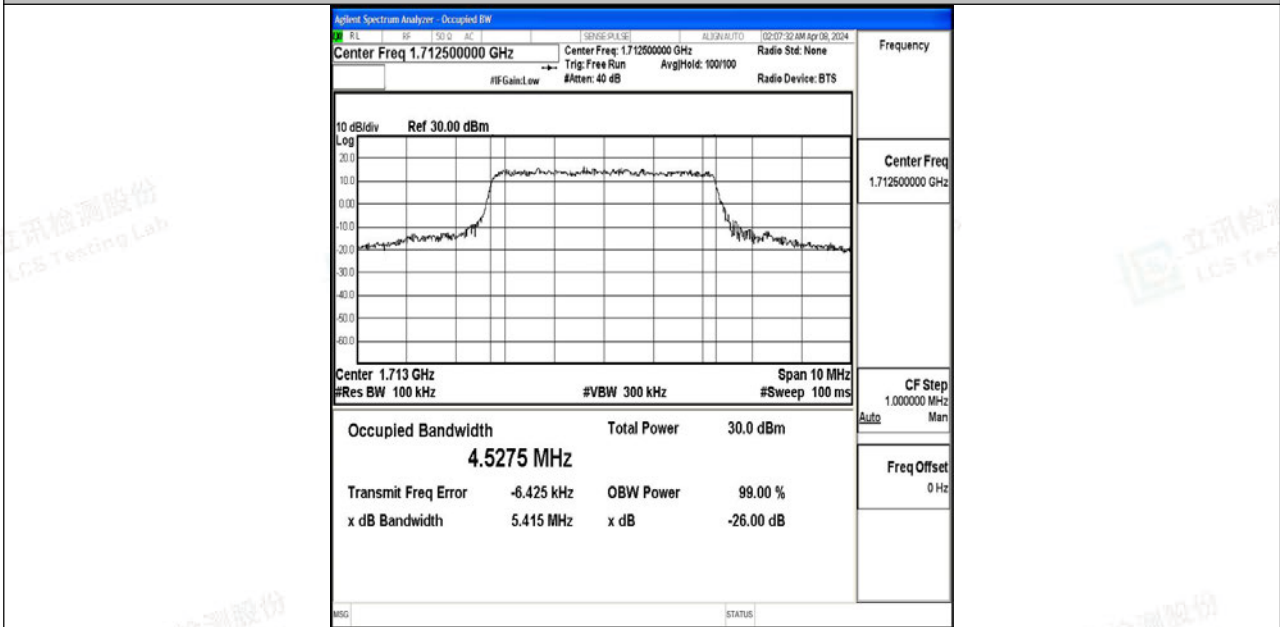

Band4-5MHz-64QAM-19975-25RB#0-PASS

Shenzhen LCS Compliance Testing Laboratory Ltd.

Add: 101, 201 Bldg A & 301 Bldg C, Juji Industrial Park Yabianxueziwei, Shajing Street, Baoan District, Shenzhen, 518000, China

Tel: +(86) 0755-82591330 | E-mail: webmaster@lcs-cert.com | Web: www.lcs-cert.com

Scan code to check authenticity