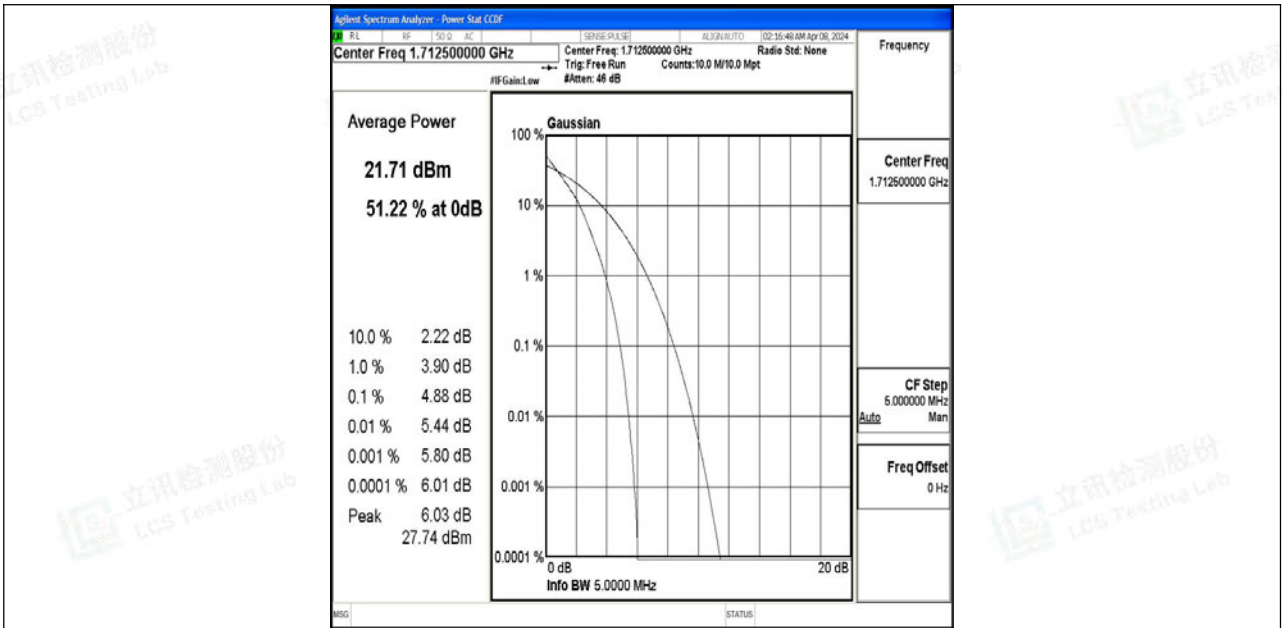

Band4-5MHz-QPSK-19975-25RB#0-PASS