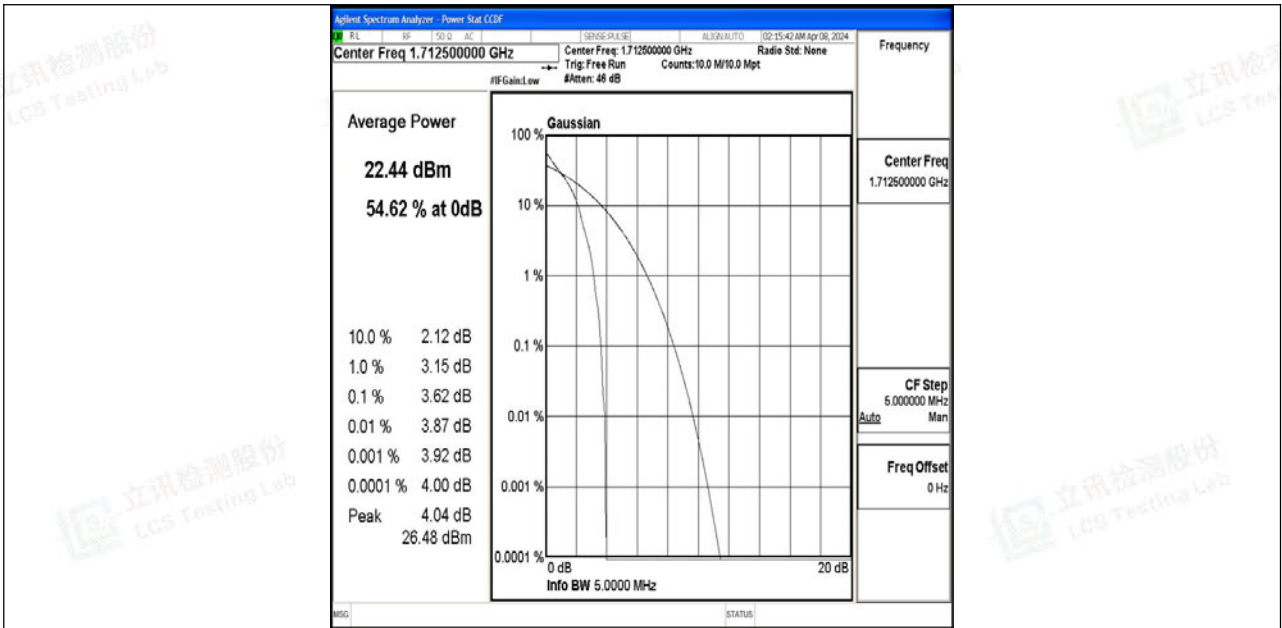

Scan code to check authenticity

Band4-3MHz-QPSK-20385-15RB#0-PASS

Band4-3MHz-64QAM-20385-15RB#0-PASS

Band4-5MHz-QPSK-19975-1RB#0-PASS

Band4-5MHz-64QAM-19975-1RB#0-PASS

Shenzhen LCS Compliance Testing Laboratory Ltd.