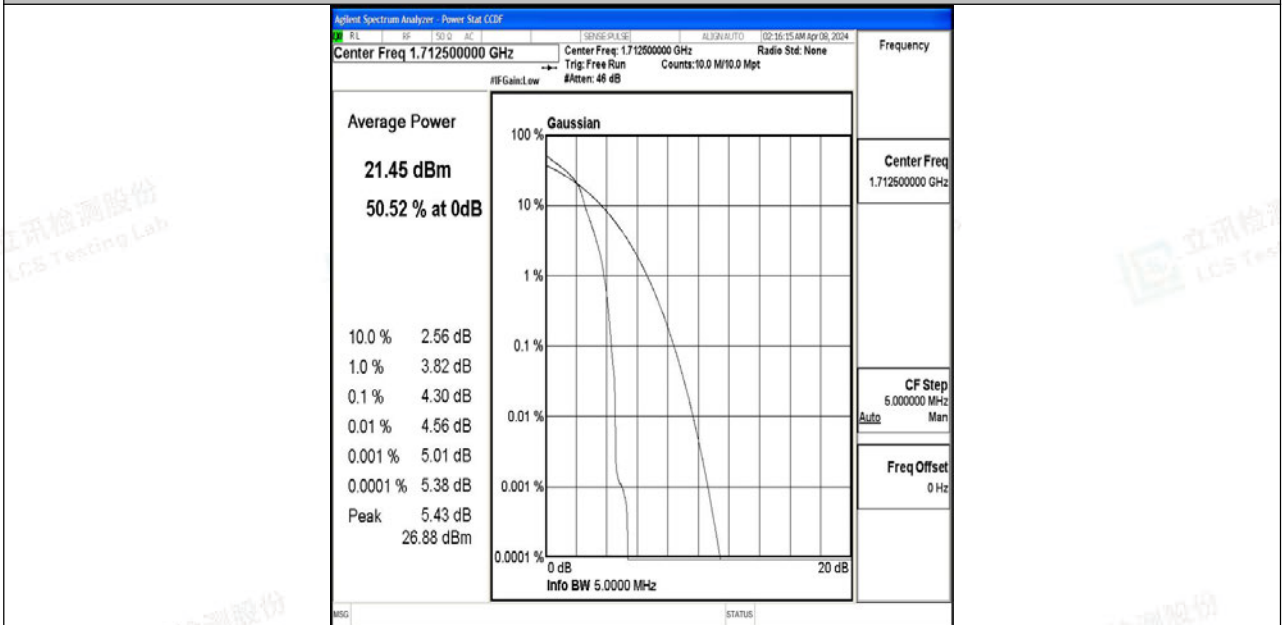

Scan code to check authenticity

Band4-3MHz-QPSK-20385-15RB#0-PASS

Band4-3MHz-64QAM-20385-15RB#0-PASS

Band4-5MHz-QPSK-19975-1RB#0-PASS

Band4-5MHz-64QAM-19975-1RB#0-PASS

Shenzhen LCS Compliance Testing Laboratory Ltd.