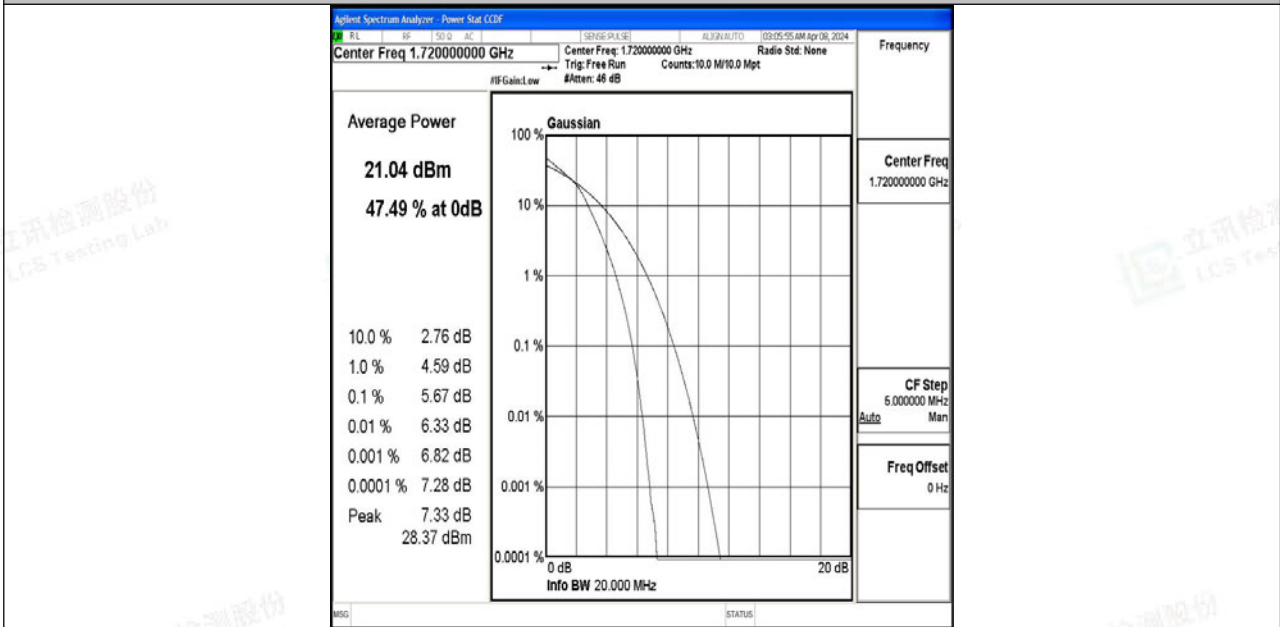

Scan code to check authenticity

Band4-15MHz-QPSK-20325-75RB#0-PASS

Band4-15MHz-64QAM-20325-75RB#0-PASS

Band4-20MHz-QPSK-20050-1RB#0-PASS

Band4-20MHz-64QAM-20050-1RB#0-PASS

Band4-20MHz-QPSK-20050-100RB#0-PASS