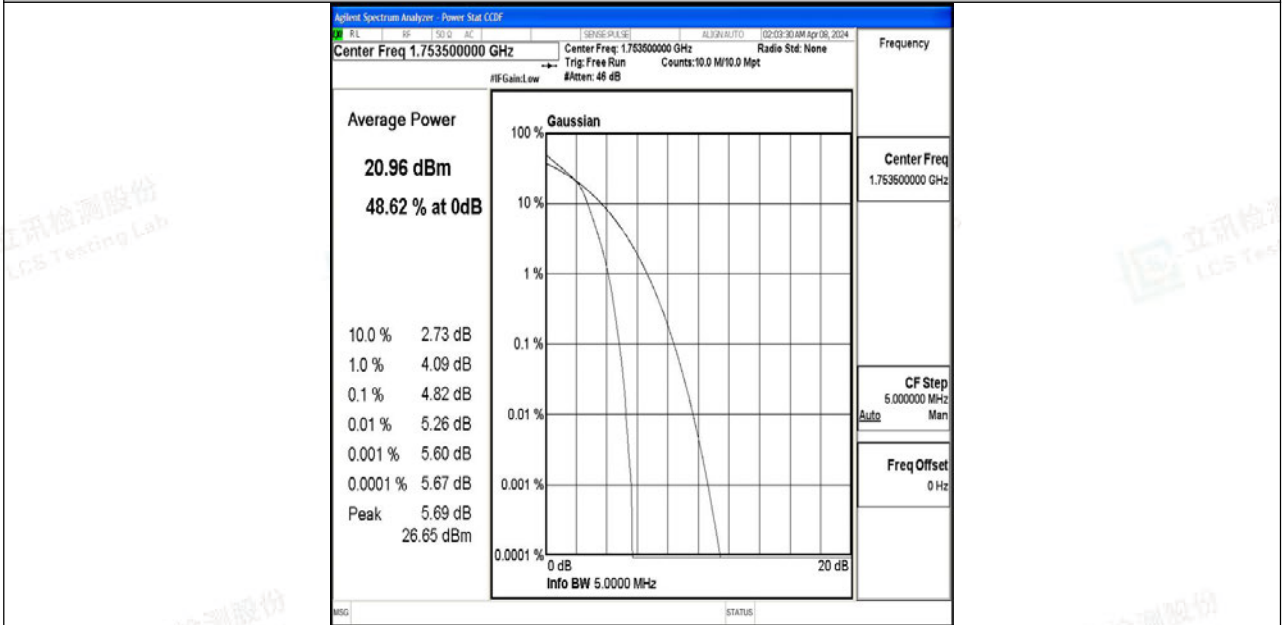

Band4-3MHz-64QAM-20385-15RB#0-PASS