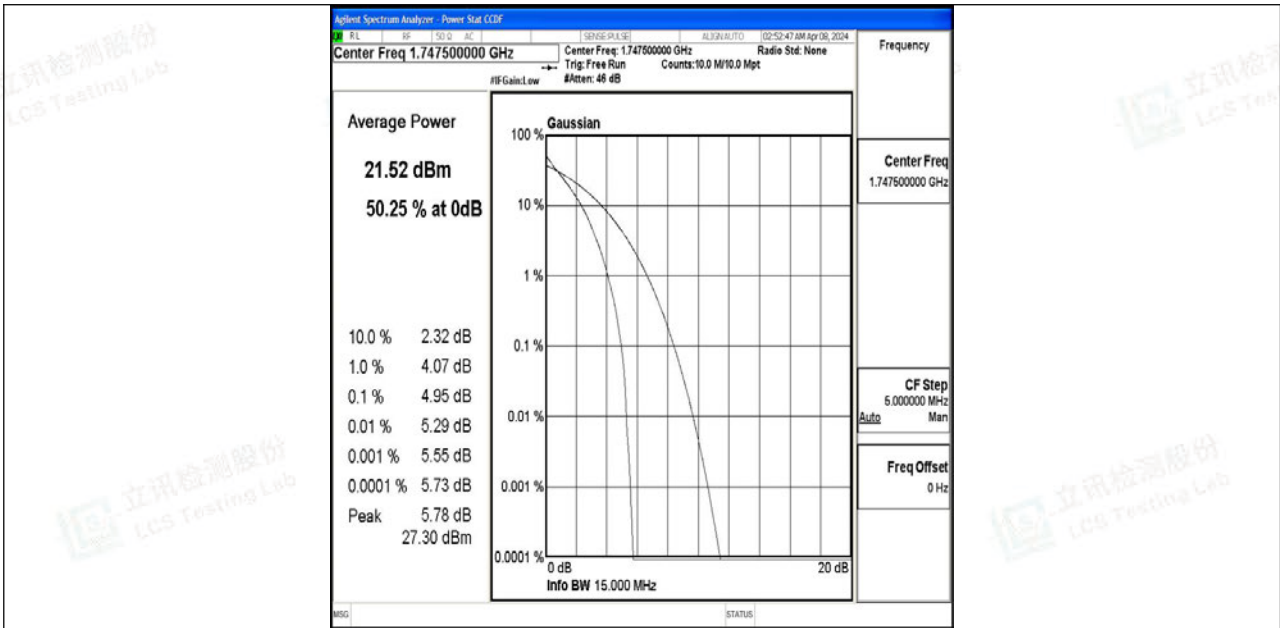

Band4-15MHz-QPSK-20325-75RB#0-PASS