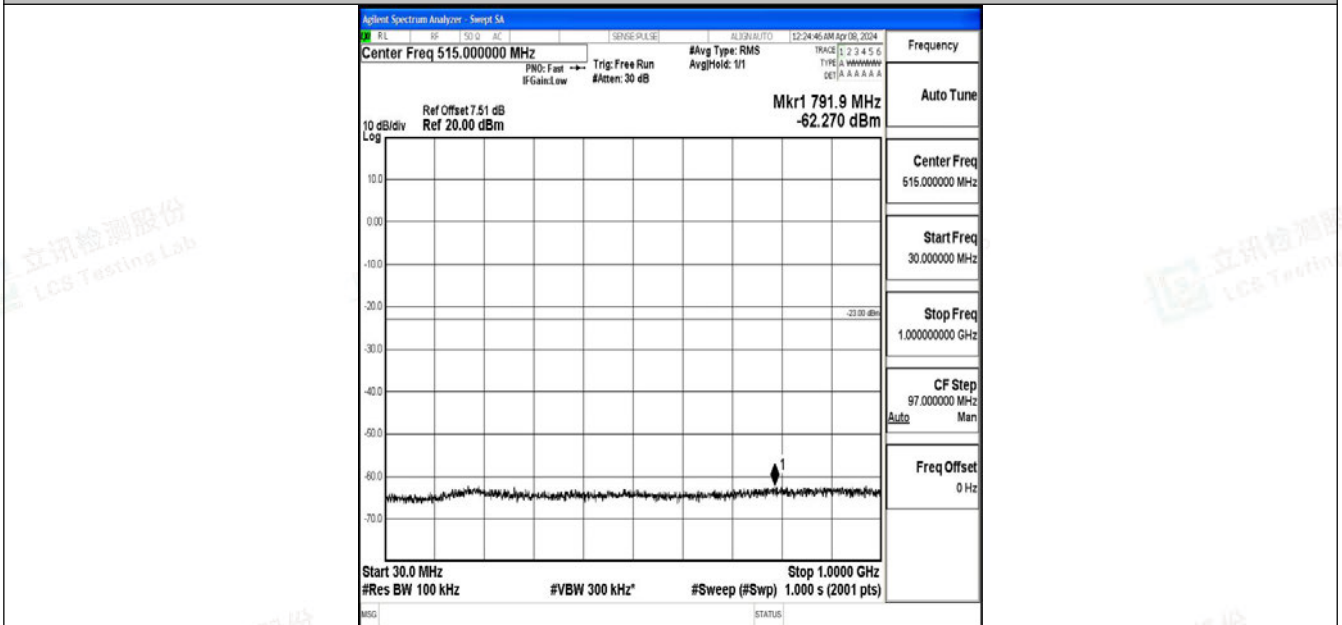

Band2_5MHz_QPSK_18900_1RB#0_0.15~30_0.15~30

Band2_5MHz_QPSK_18900_1RB#0_30~1000_30~1000