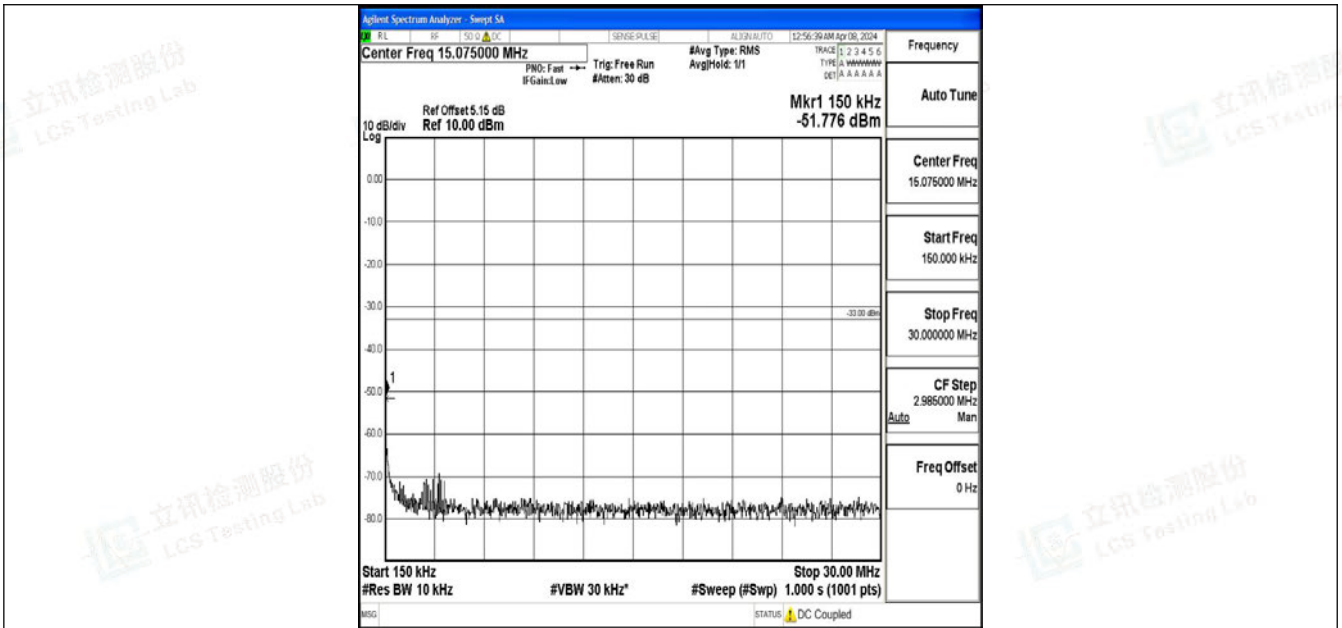

Band2_10MHz_64QAM_19150_1RB#0_0.15~30_0.15~30

Band2_10MHz_64QAM_19150_1RB#0_30~1000_30~1000

Band2_10MHz_64QAM_19150_1RB#0_1000~3000_1000~3000

Band2_10MHz_64QAM_19150_1RB#0_3000~20000_3000~20000

Band2_15MHz_QPSK_18675_1RB#0_0.009~0.15_0.009~0.15