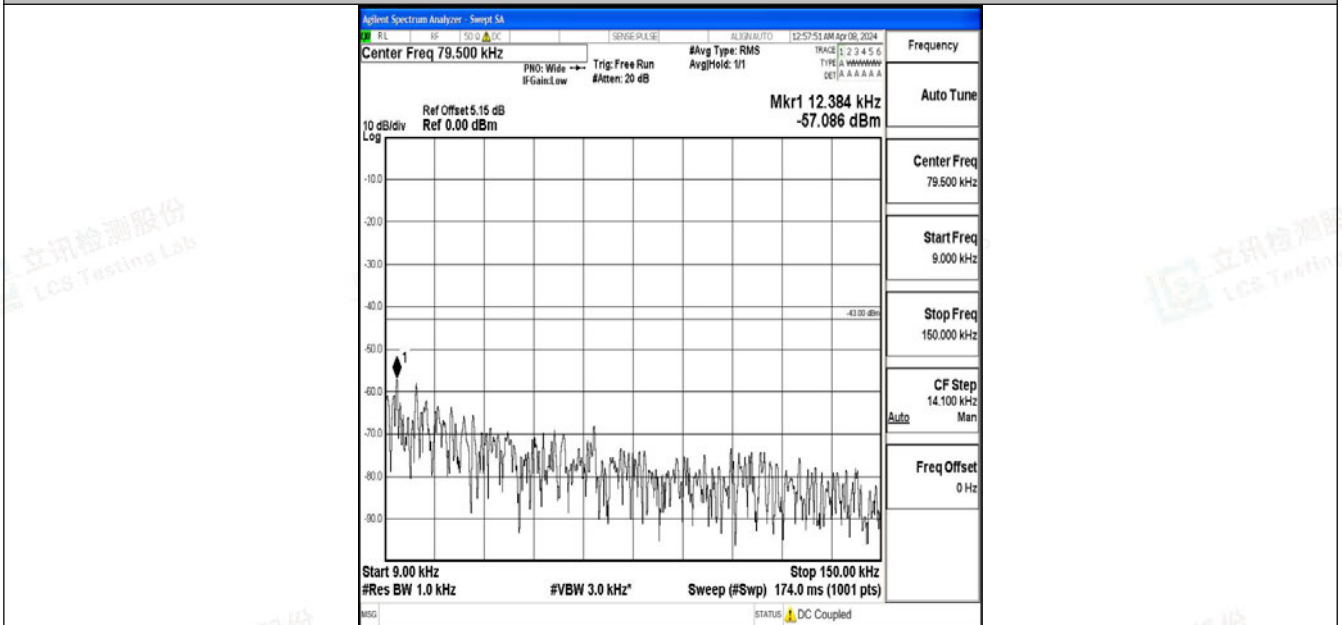

Band2_15MHz_64QAM_18675_1RB#0_0.15~30_0.15~30

Band2_15MHz_64QAM_18675_1RB#0_30~1000_30~1000

Band2_15MHz_64QAM_18675_1RB#0_1000~3000_1000~3000

Band2_15MHz_64QAM_18675_1RB#0_3000~20000_3000~20000

Band2_15MHz_QPSK_18900_1RB#0_0.009~0.15_0.009~0.15