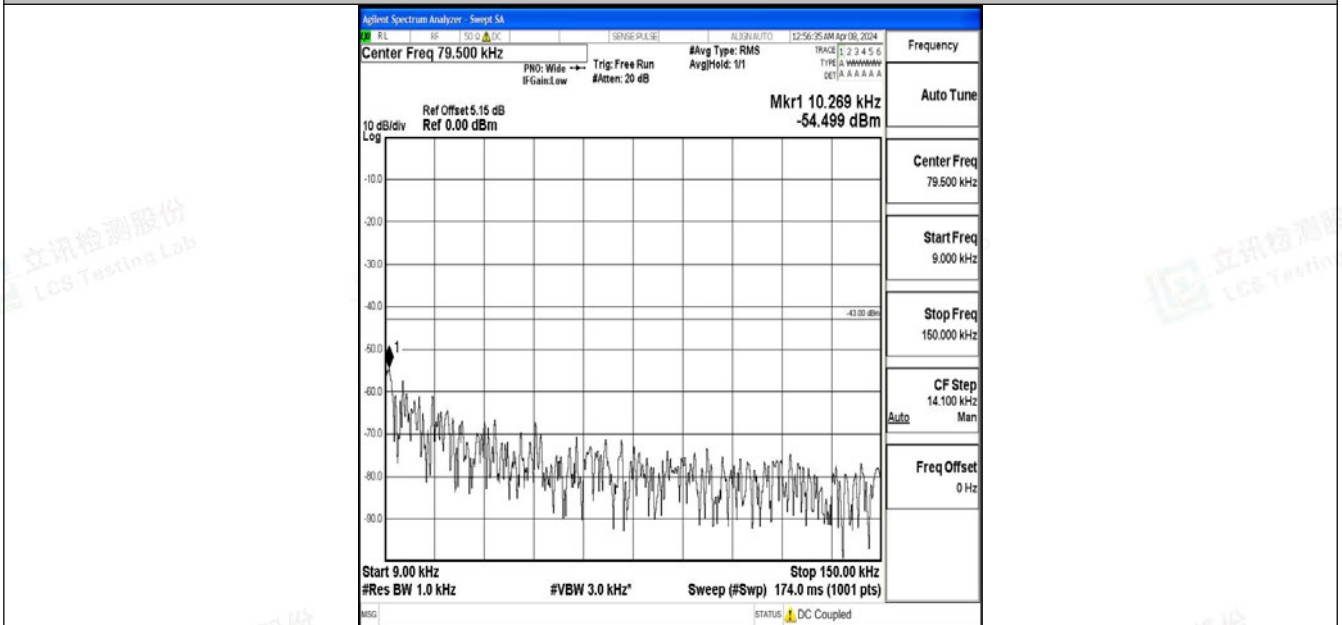

Band2_10MHz_64QAM_19150_1RB#0_0.15~30_0.15~30

Band2_10MHz_64QAM_19150_1RB#0_30~1000_30~1000

Band2_10MHz_64QAM_19150_1RB#0_1000~3000_1000~3000

Band2_10MHz_64QAM_19150_1RB#0_3000~20000_3000~20000

Band2_15MHz_QPSK_18675_1RB#0_0.009~0.15_0.009~0.15