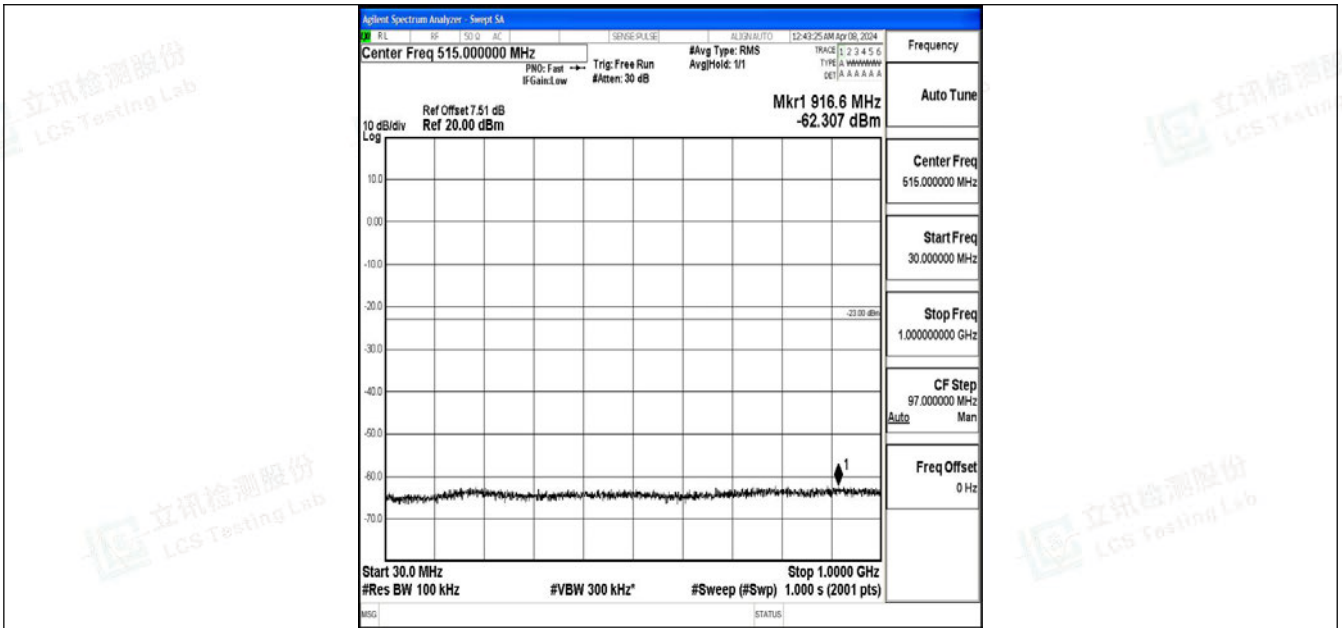

Band2_10MHz_64QAM_19150_1RB#0_0.15~30_0.15~30

Band2_10MHz_64QAM_19150_1RB#0_30~1000_30~1000