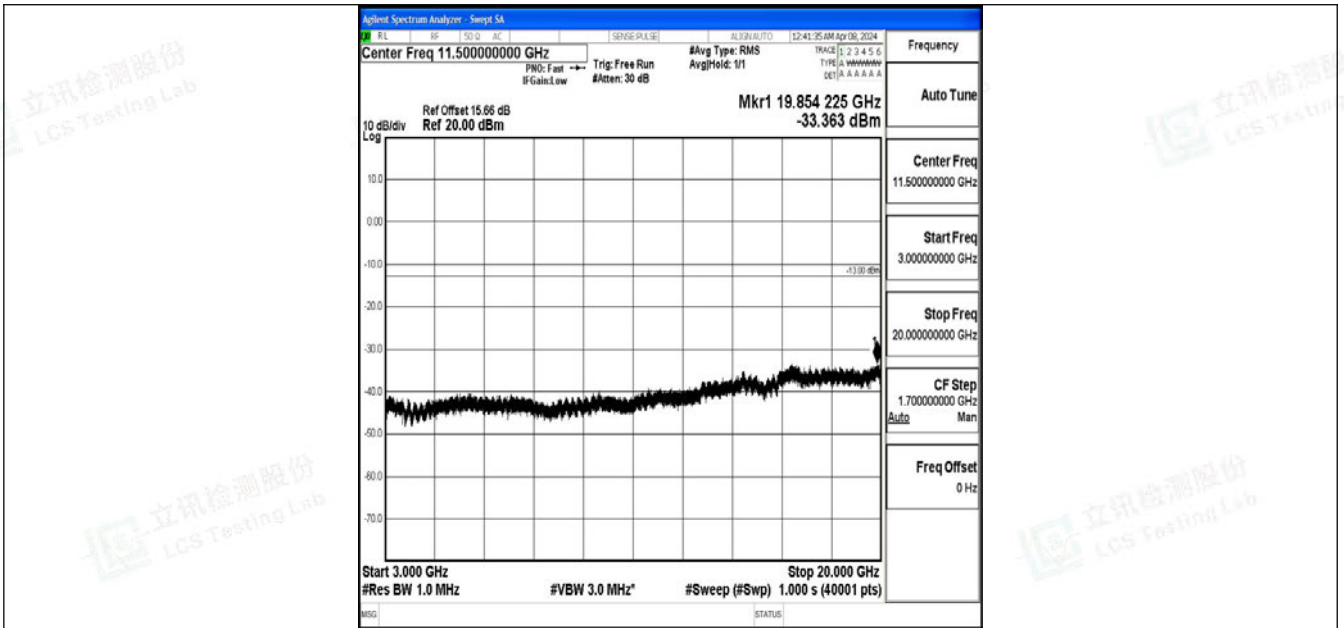

Band2_10MHz_64QAM_18650_1RB#0_0.15~30_0.15~30

Band2_10MHz_64QAM_18650_1RB#0_30~1000_30~1000

Band2_10MHz_64QAM_18650_1RB#0_1000~3000_1000~3000

Band2_10MHz_64QAM_18650_1RB#0_3000~20000_3000~20000

Band2_10MHz_QPSK_18900_1RB#0_0.009~0.15_0.009~0.15