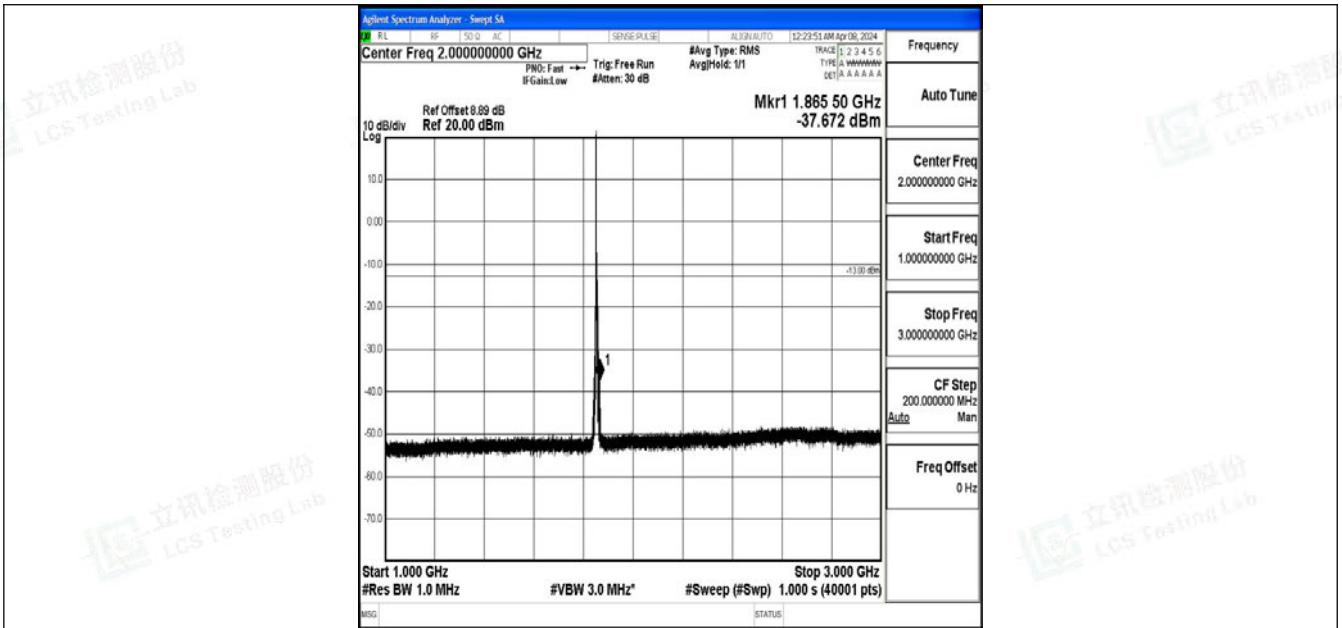

Band2_5MHz_QPSK_18625_1RB#0_30~1000_30~1000

Band2_5MHz_QPSK_18625_1RB#0_1000~3000_1000~3000