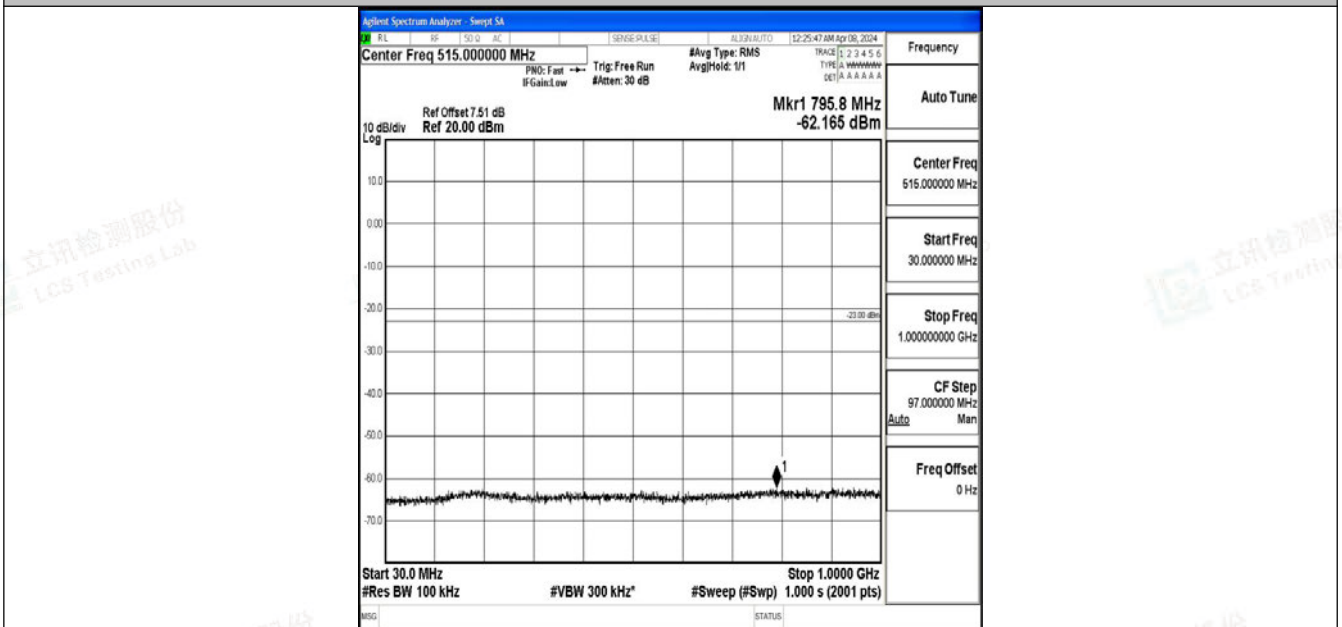

Band2_5MHz_QPSK_19175_1RB#0_0.15~30_0.15~30

Band2_5MHz_QPSK_19175_1RB#0_30~1000_30~1000