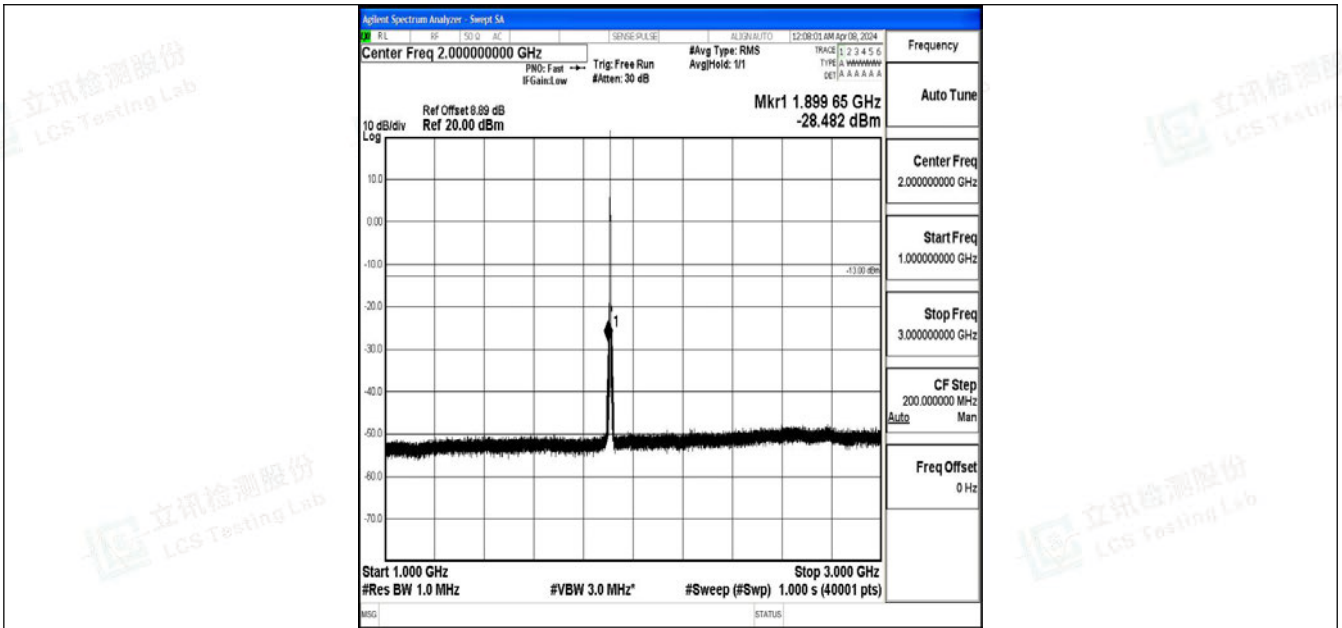

Band2_3MHz_QPSK_19185_1RB#0_0.15~30_0.15~30

Band2_3MHz_QPSK_19185_1RB#0_30~1000_30~1000

Band2_3MHz_QPSK_19185_1RB#0_1000~3000_1000~3000

Band2_3MHz_QPSK_19185_1RB#0_3000~20000_3000~20000

Band2_3MHz_64QAM_19185_1RB#0_0.009~0.15_0.009~0.15