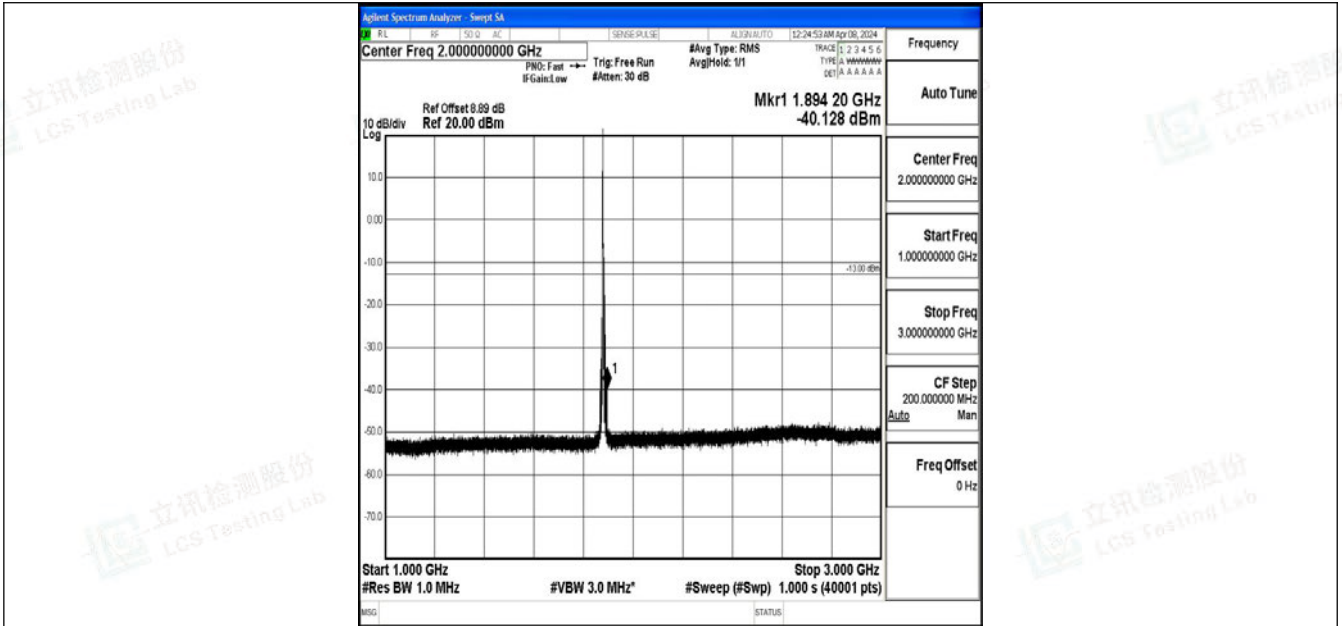

Band2_5MHz_QPSK_18900_1RB#0_30~1000_30~1000

Band2_5MHz_QPSK_18900_1RB#0_1000~3000_1000~3000