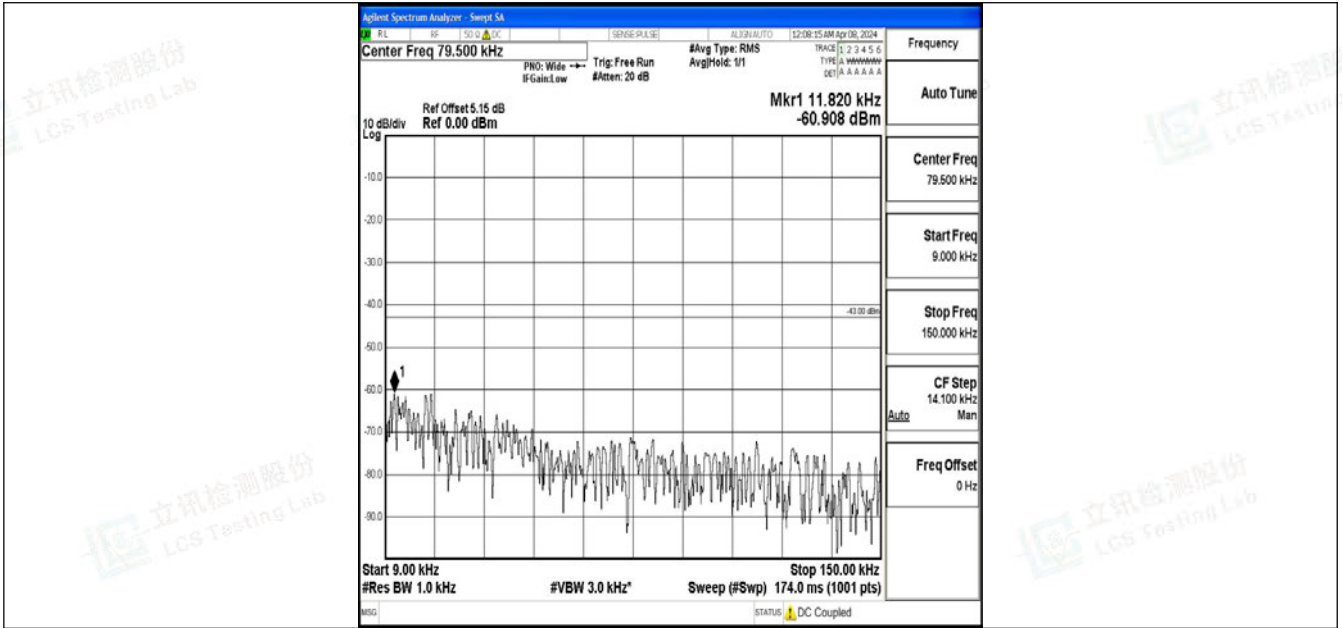

Band2_3MHz_QPSK_19185_1RB#0_0.15~30_0.15~30

Band2_3MHz_QPSK_19185_1RB#0_30~1000_30~1000

Band2_3MHz_QPSK_19185_1RB#0_1000~3000_1000~3000

Band2_3MHz_QPSK_19185_1RB#0_3000~20000_3000~20000

Band2_3MHz_64QAM_19185_1RB#0_0.009~0.15_0.009~0.15