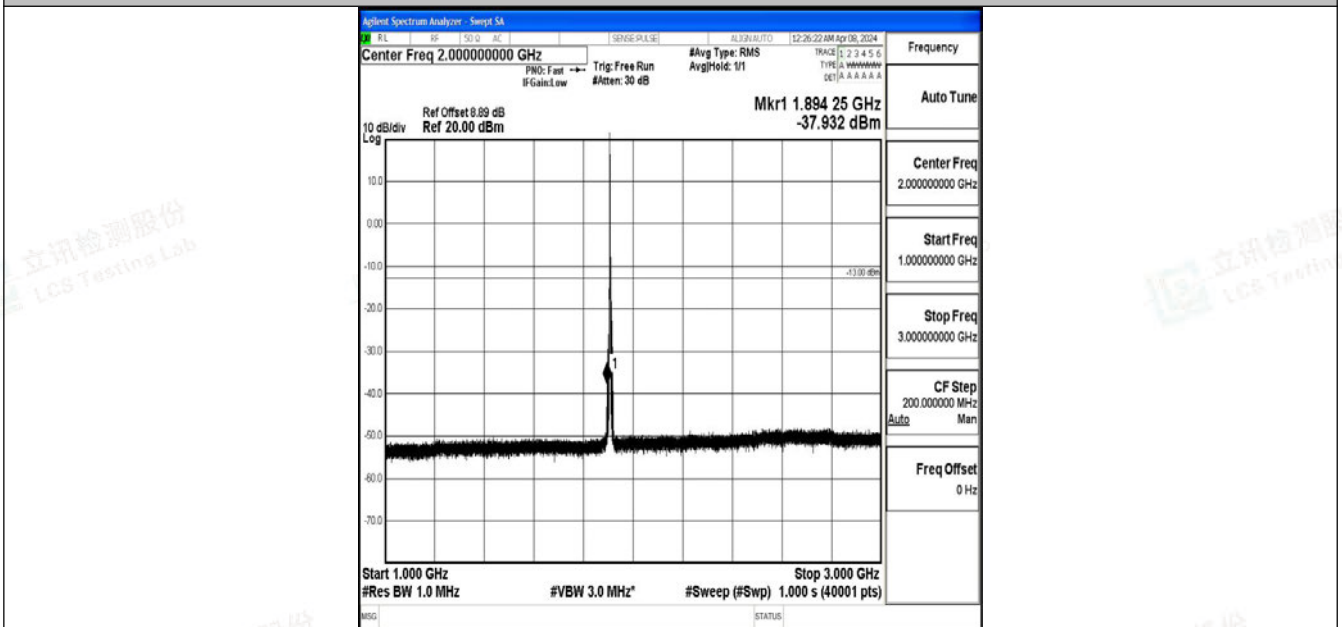

Band2_5MHz_64QAM_19175_1RB#0_30~1000_30~1000

Band2_5MHz_64QAM_19175_1RB#0_1000~3000_1000~3000