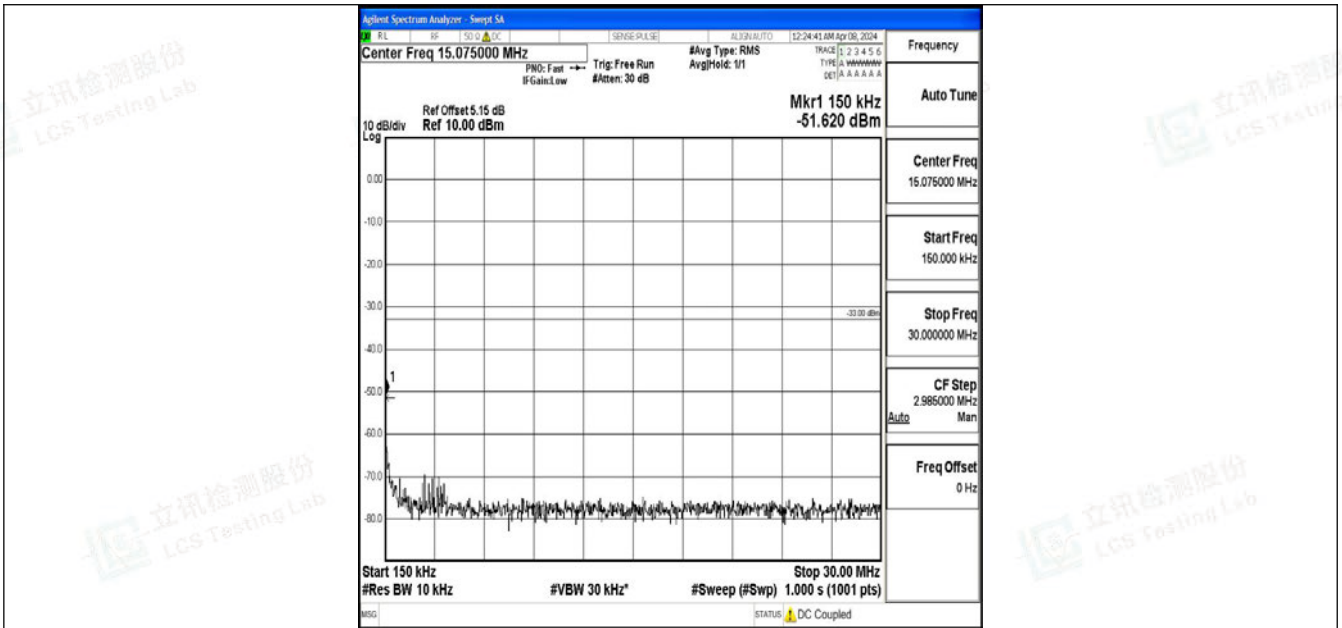

Band2_5MHz_64QAM_18625_1RB#0_0.15~30_0.15~30

Band2_5MHz_64QAM_18625_1RB#0_30~1000_30~1000

Band2_5MHz_64QAM_18625_1RB#0_1000~3000_1000~3000

Band2_5MHz_64QAM_18625_1RB#0_3000~20000_3000~20000

Band2_5MHz_QPSK_18900_1RB#0_0.009~0.15_0.009~0.15