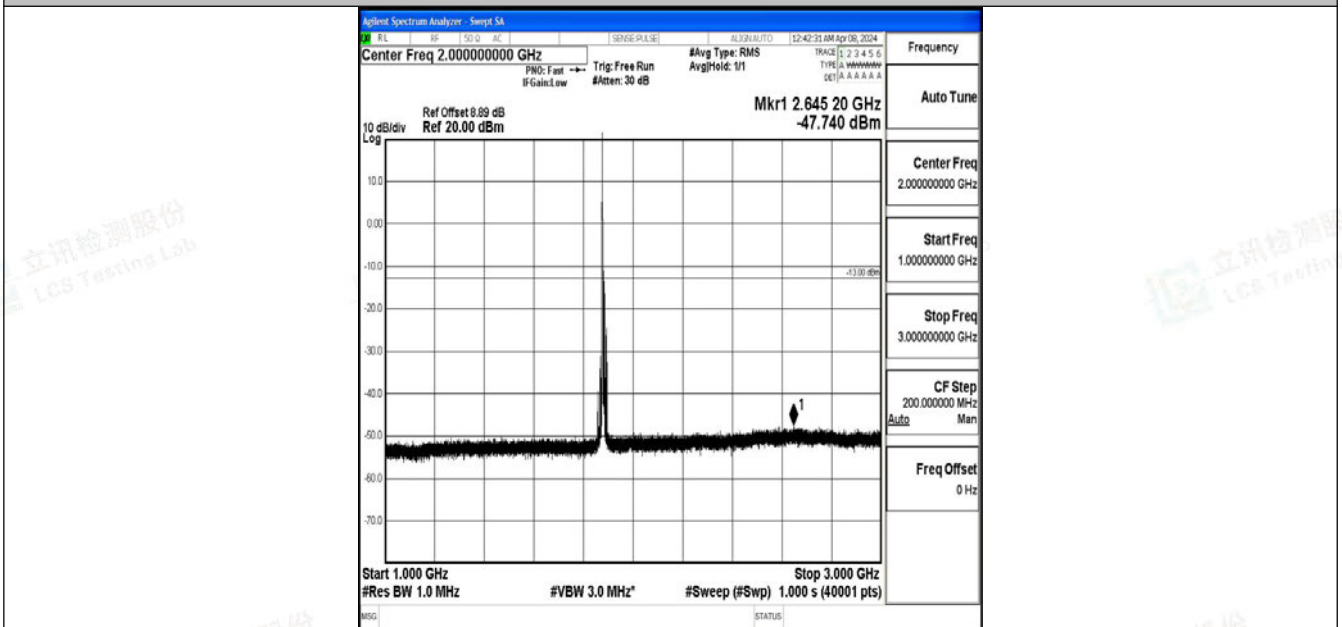

Band2_10MHz_64QAM_18900_1RB#0_30~1000_30~1000

Band2_10MHz_64QAM_18900_1RB#0_1000~3000_1000~3000