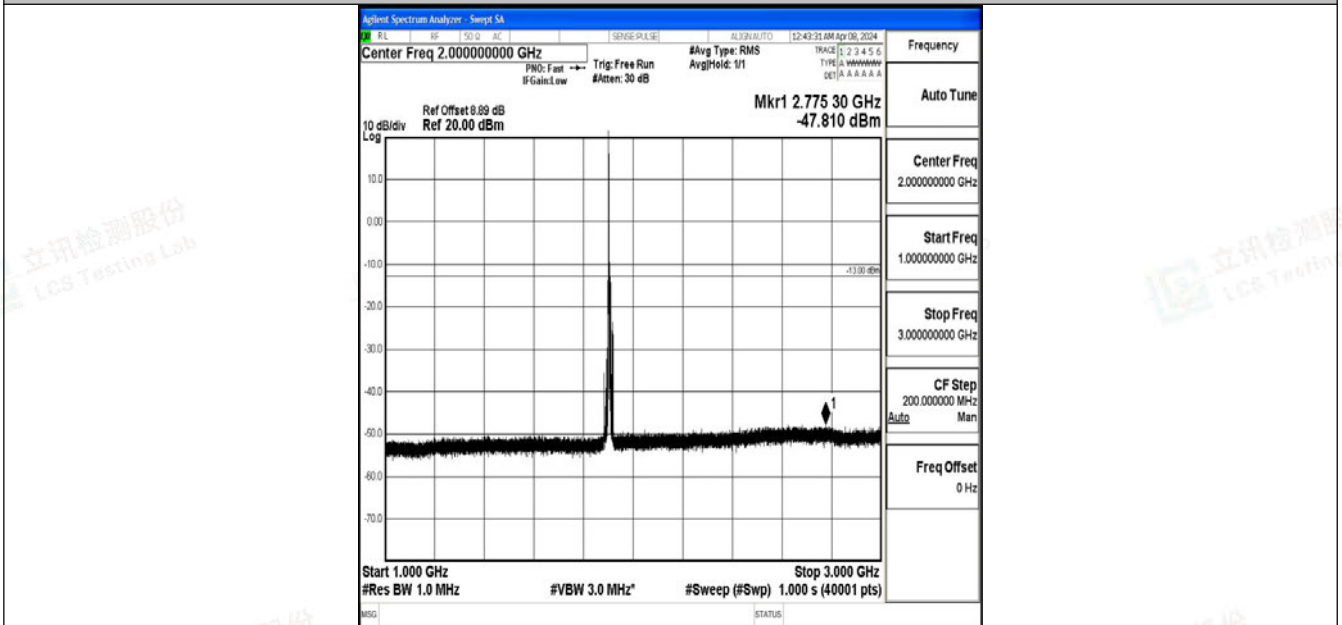

Band2_10MHz_64QAM_19150_1RB#0_30~1000_30~1000

Band2_10MHz_64QAM_19150_1RB#0_1000~3000_1000~3000