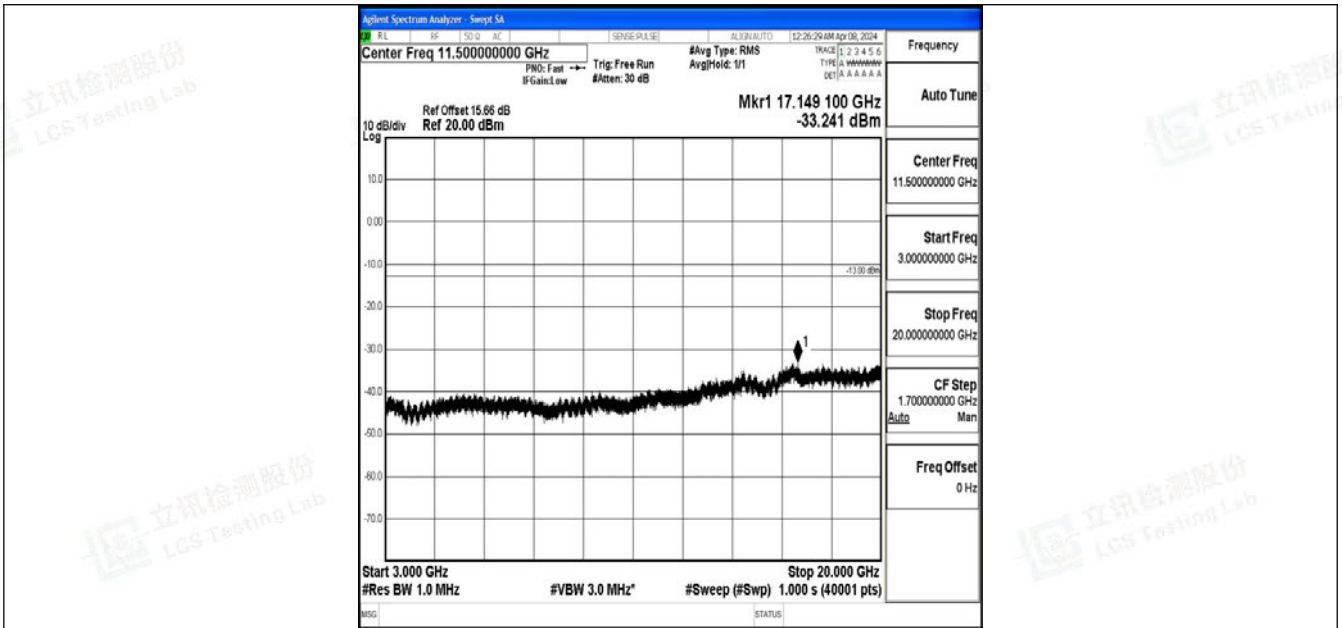

Band2_5MHz_64QAM_19175_1RB#0_0.15~30_0.15~30

Band2_5MHz_64QAM_19175_1RB#0_30~1000_30~1000

Band2_5MHz_64QAM_19175_1RB#0_1000~3000_1000~3000

Band2_5MHz_64QAM_19175_1RB#0_3000~20000_3000~20000

Band2_10MHz_QPSK_18650_1RB#0_0.009~0.15_0.009~0.15