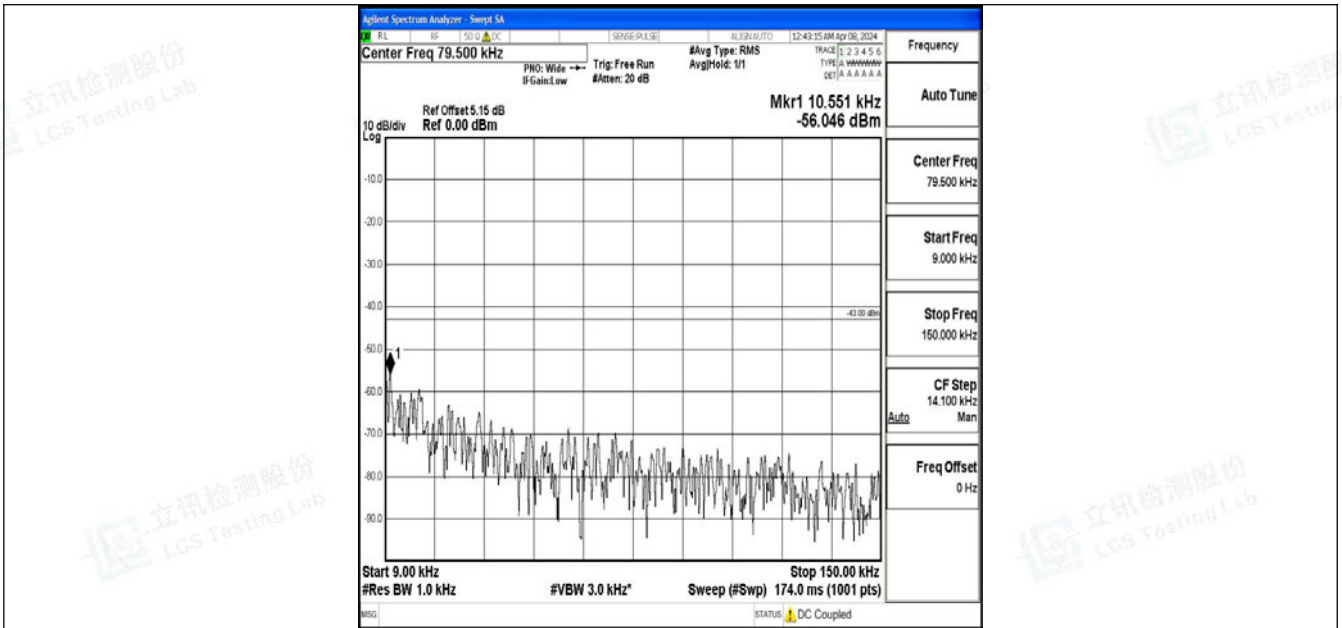

Band2_10MHz_QPSK_19150_1RB#0_0.15~30_0.15~30

Band2_10MHz_QPSK_19150_1RB#0_30~1000_30~1000

Band2_10MHz_QPSK_19150_1RB#0_1000~3000_1000~3000

Band2_10MHz_QPSK_19150_1RB#0_3000~20000_3000~20000

Band2_10MHz_64QAM_19150_1RB#0_0.009~0.15_0.009~0.15