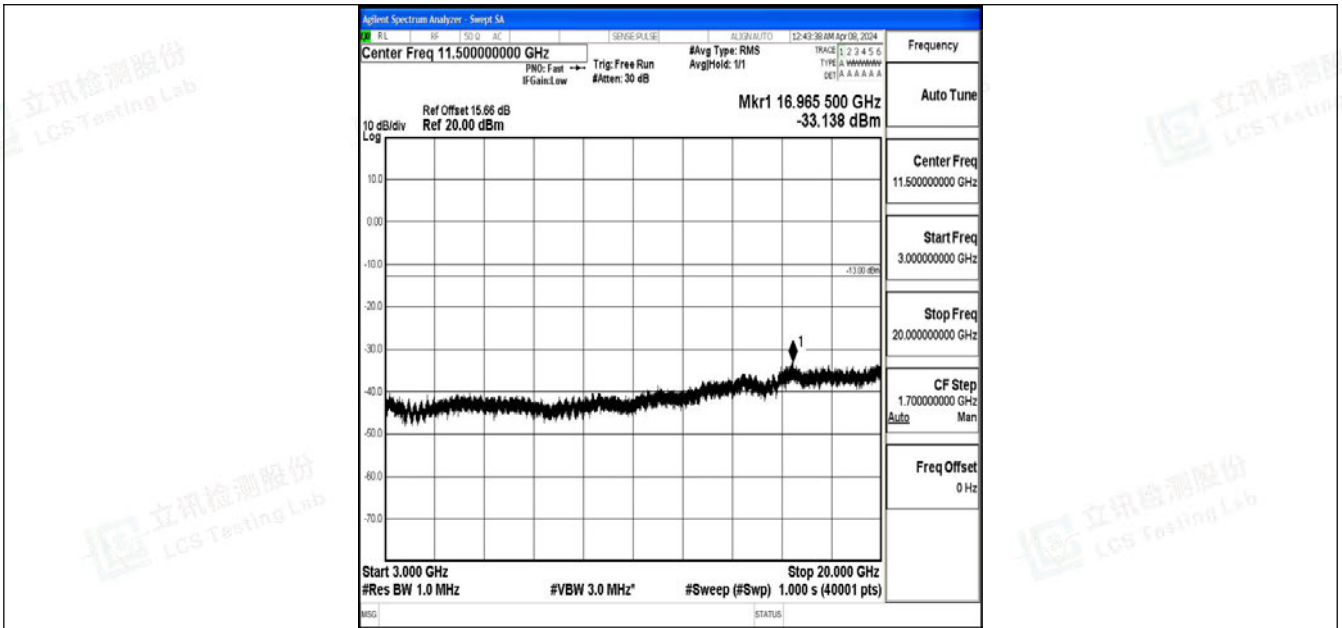

Band2_10MHz_64QAM_19150_1RB#0_0.15~30_0.15~30

Band2_10MHz_64QAM_19150_1RB#0_30~1000_30~1000

Band2_10MHz_64QAM_19150_1RB#0_1000~3000_1000~3000

Band2_10MHz_64QAM_19150_1RB#0_3000~20000_3000~20000

Band2_15MHz_QPSK_18675_1RB#0_0.009~0.15_0.009~0.15