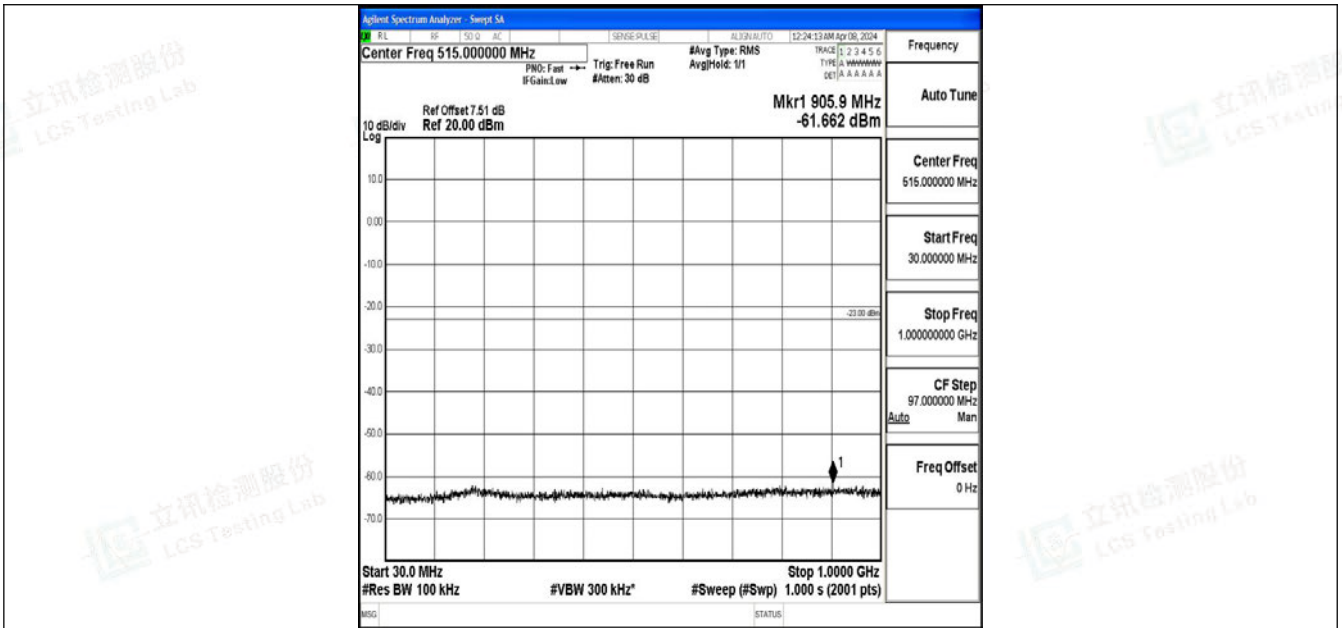

Band2_5MHz_64QAM_18625_1RB#0_0.15~30_0.15~30

Band2_5MHz_64QAM_18625_1RB#0_30~1000_30~1000