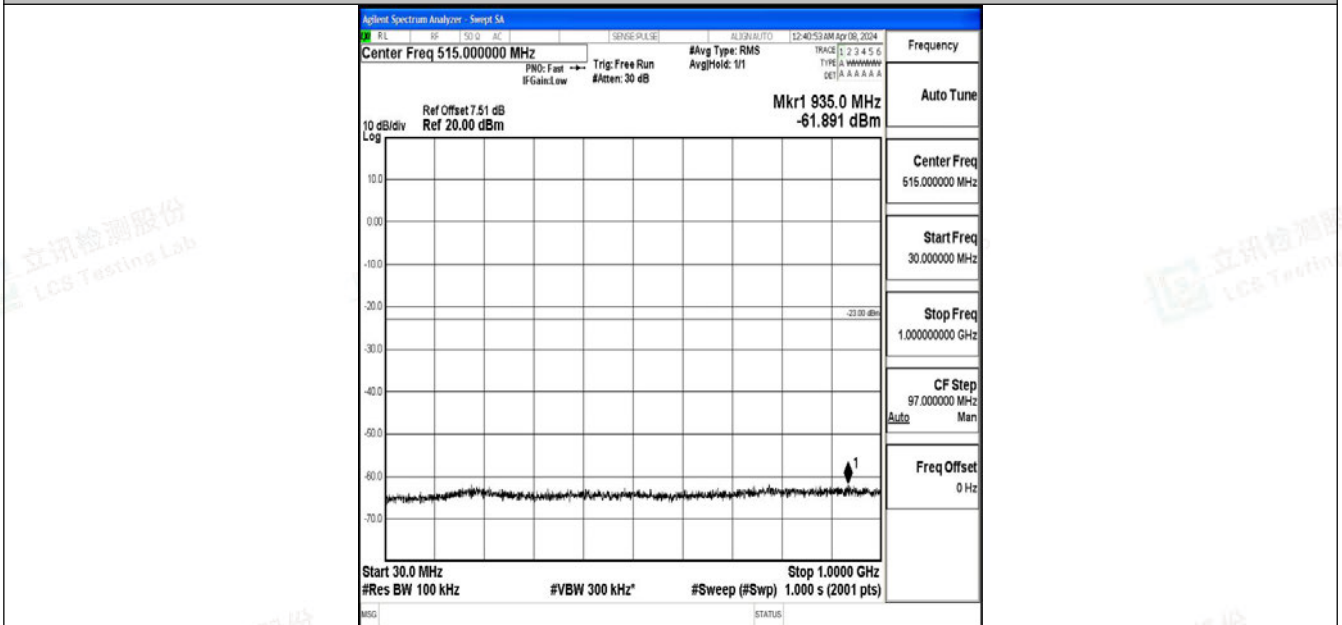

Band2_10MHz_QPSK_18650_1RB#0_0.15~30_0.15~30

Band2_10MHz_QPSK_18650_1RB#0_30~1000_30~1000