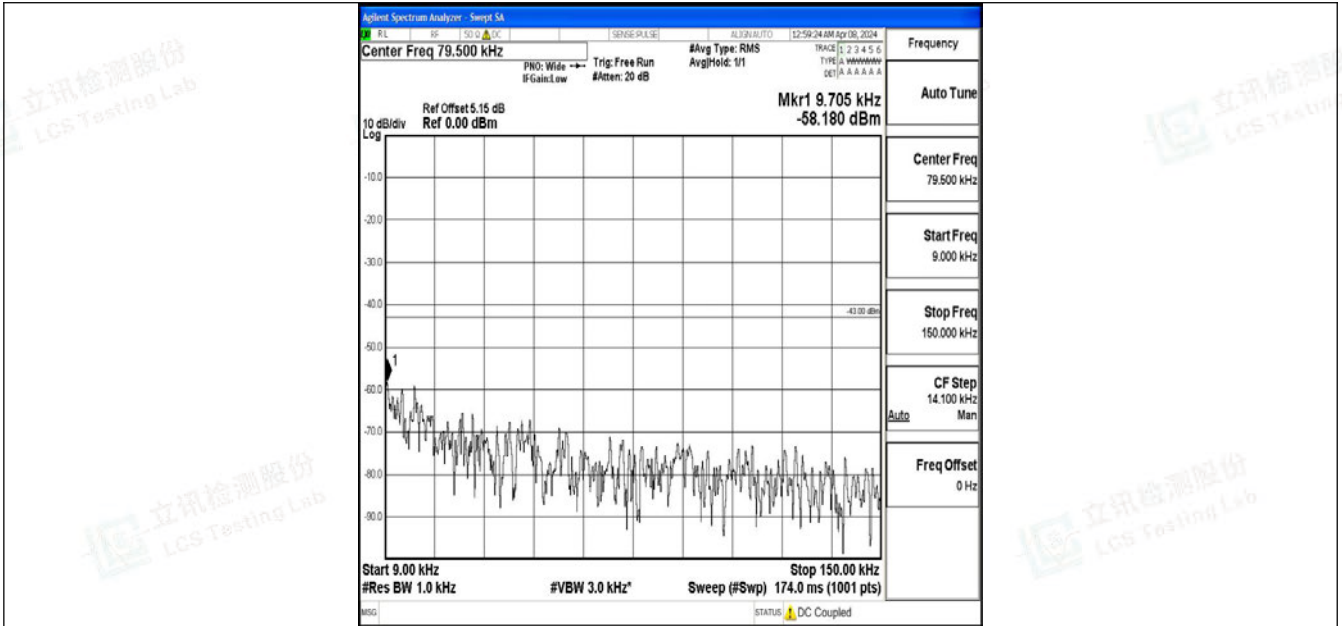

Band2_15MHz_QPSK_19125_1RB#0_0.15~30_0.15~30

Band2_15MHz_QPSK_19125_1RB#0_30~1000_30~1000

Band2_15MHz_QPSK_19125_1RB#0_1000~3000_1000~3000

Band2_15MHz_QPSK_19125_1RB#0_3000~20000_3000~20000

Band2_15MHz_64QAM_19125_1RB#0_0.009~0.15_0.009~0.15