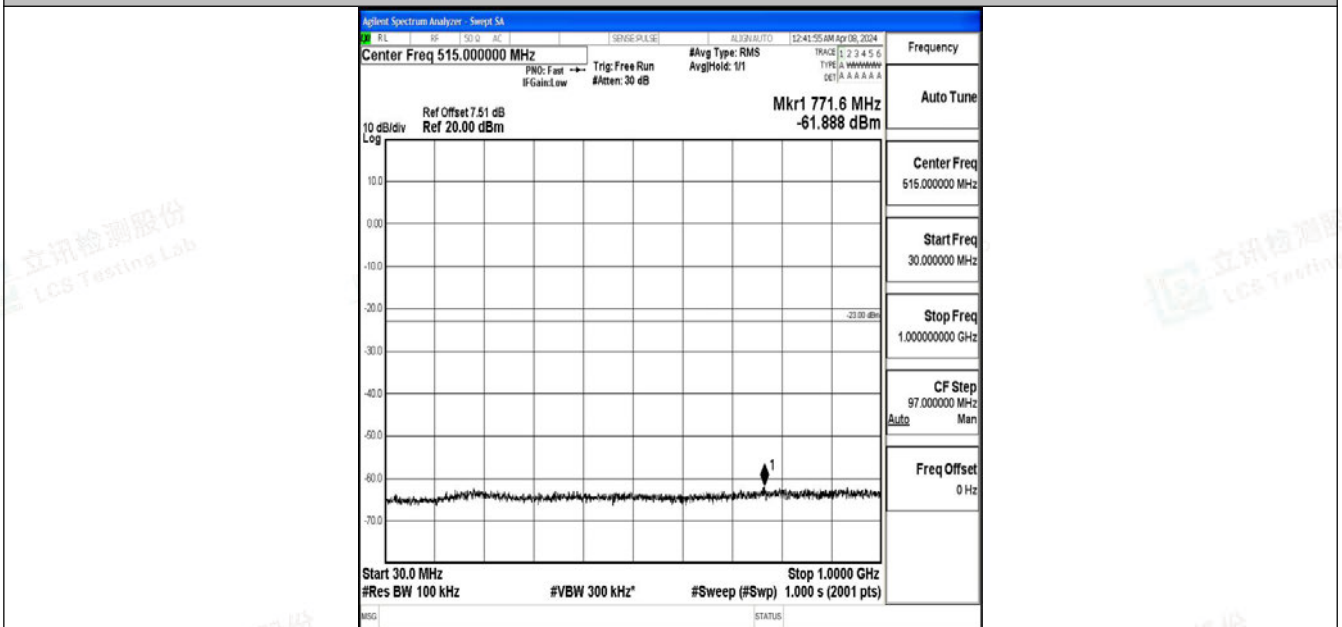

Band2_10MHz_QPSK_18900_1RB#0_0.15~30_0.15~30

Band2_10MHz_QPSK_18900_1RB#0_30~1000_30~1000