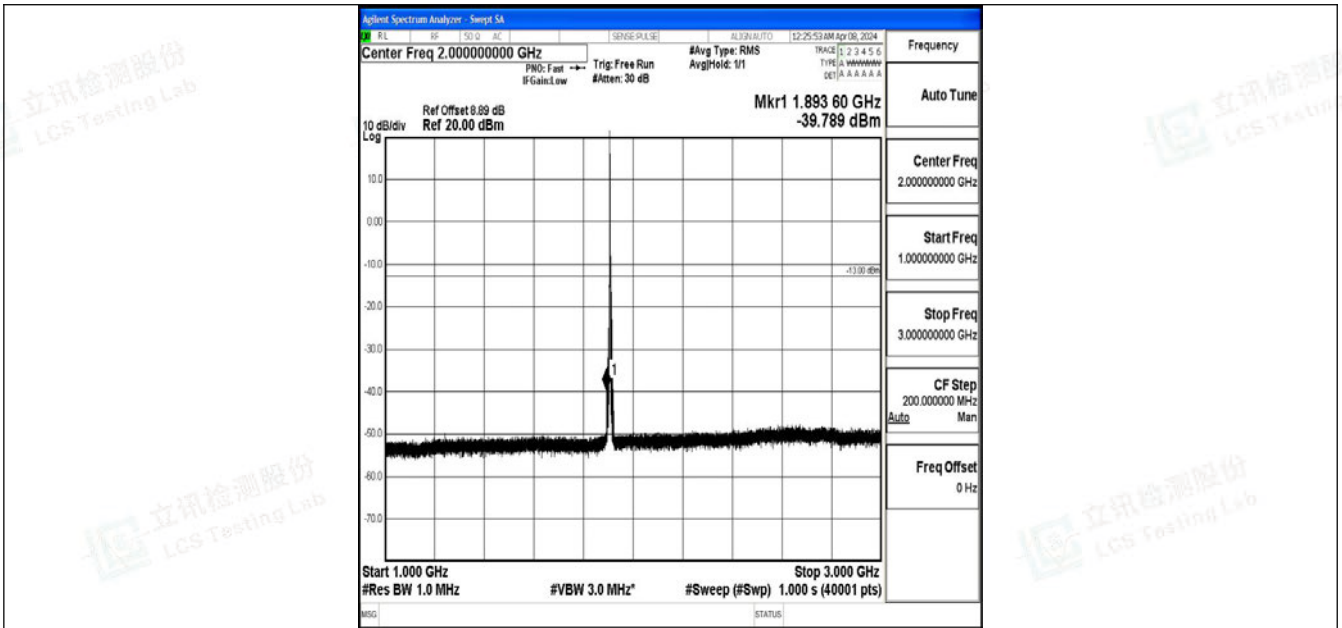

Band2_5MHz_QPSK_19175_1RB#0_30~1000_30~1000

Band2_5MHz_QPSK_19175_1RB#0_1000~3000_1000~3000