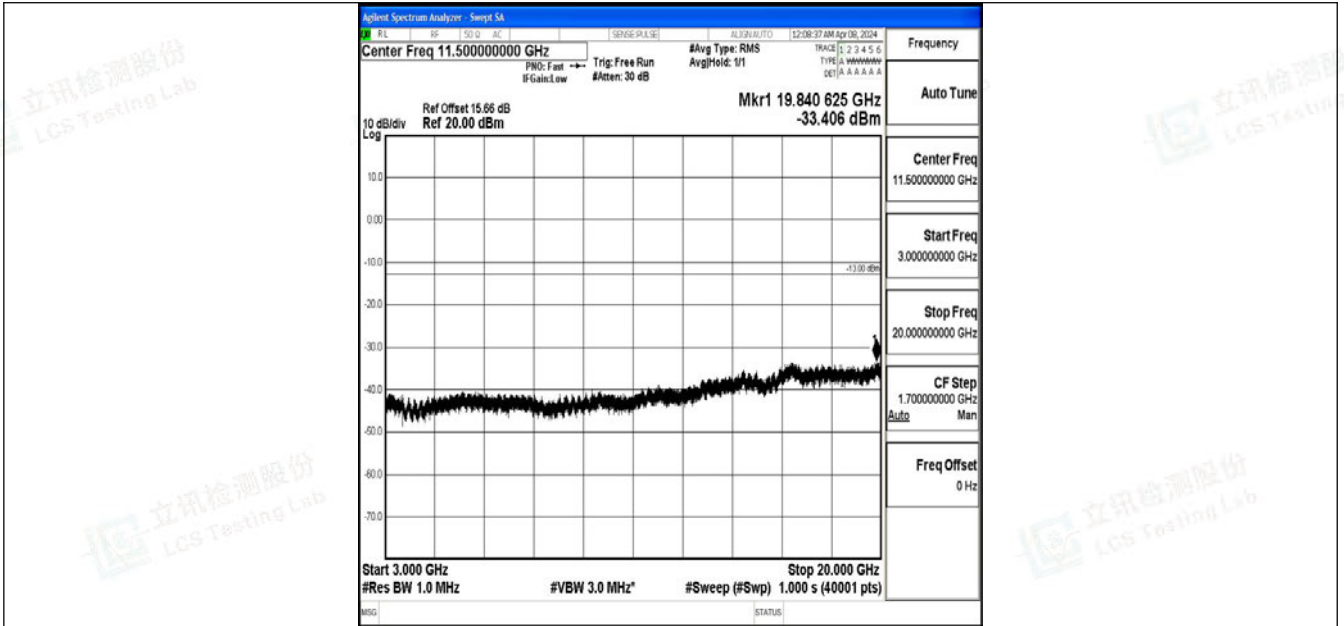

Band2_3MHz_64QAM_19185_1RB#0_0.15~30_0.15~30

Band2_3MHz_64QAM_19185_1RB#0_30~1000_30~1000

Band2_3MHz_64QAM_19185_1RB#0_1000~3000_1000~3000

Band2_3MHz_64QAM_19185_1RB#0_3000~20000_3000~20000

Band2_5MHz_QPSK_18625_1RB#0_0.009~0.15_0.009~0.15