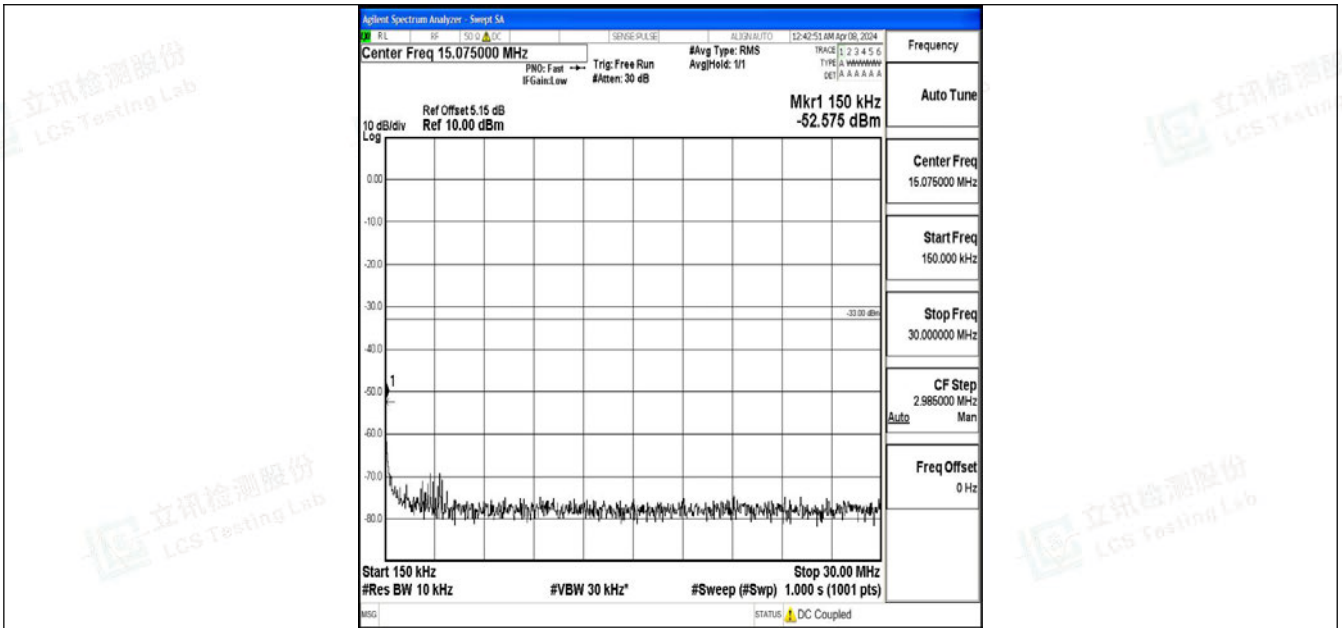

Band2_10MHz_64QAM_18900_1RB#0_0.15~30_0.15~30

Band2_10MHz_64QAM_18900_1RB#0_30~1000_30~1000

Band2_10MHz_64QAM_18900_1RB#0_1000~3000_1000~3000

Band2_10MHz_64QAM_18900_1RB#0_3000~20000_3000~20000

Band2_10MHz_QPSK_19150_1RB#0_0.009~0.15_0.009~0.15