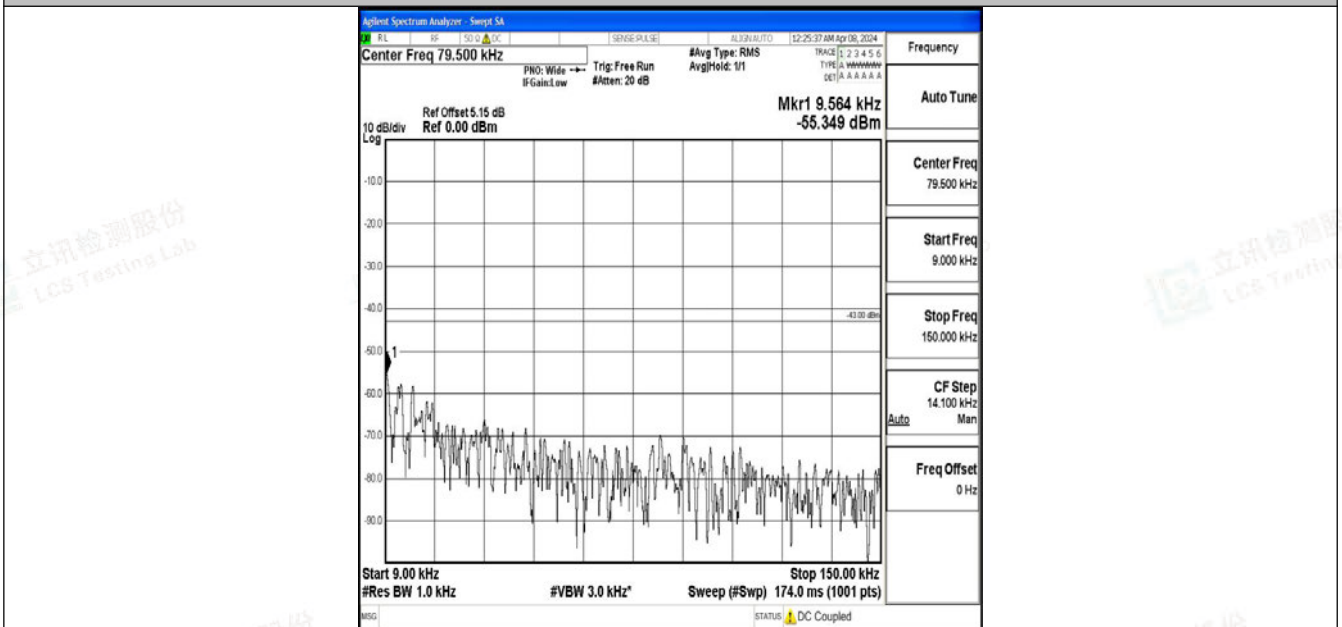

Band2_5MHz_64QAM_18900_1RB#0_0.15~30_0.15~30

Band2_5MHz_64QAM_18900_1RB#0_30~1000_30~1000

Band2_5MHz_64QAM_18900_1RB#0_1000~3000_1000~3000

Band2_5MHz_64QAM_18900_1RB#0_3000~20000_3000~20000

Band2_5MHz_QPSK_19175_1RB#0_0.009~0.15_0.009~0.15