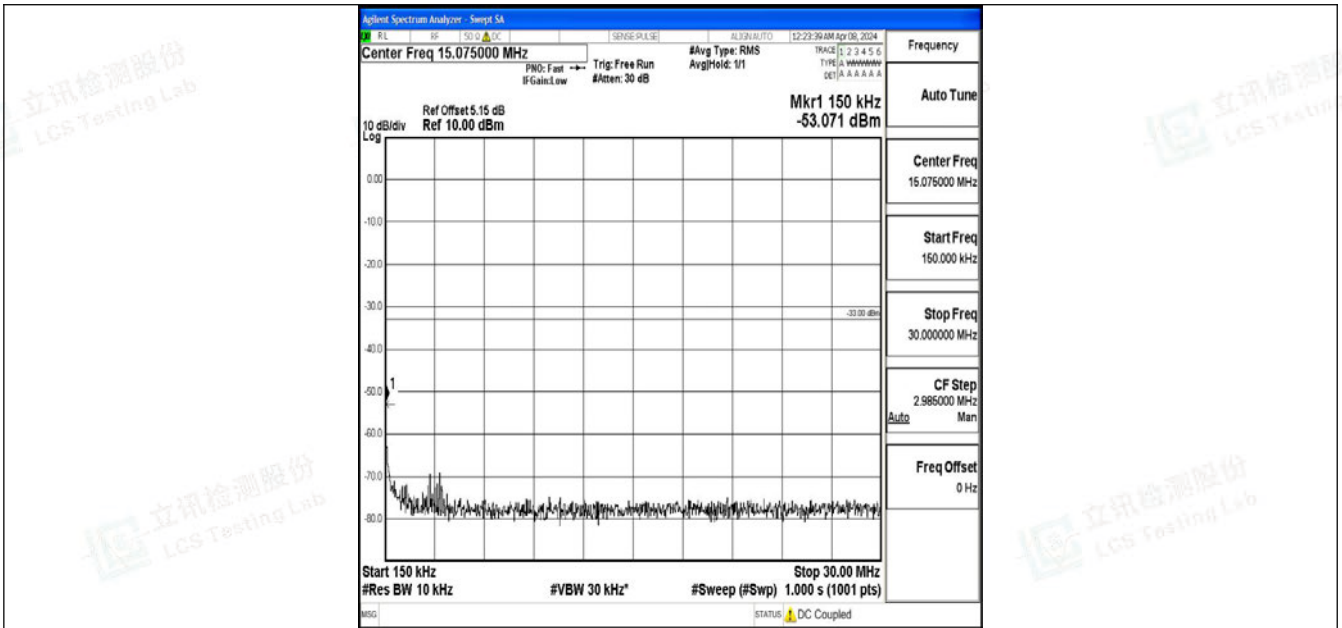

Band2_3MHz_64QAM_19185_1RB#0_0.15~30_0.15~30

Band2_3MHz_64QAM_19185_1RB#0_30~1000_30~1000

Band2_3MHz_64QAM_19185_1RB#0_1000~3000_1000~3000

Band2_3MHz_64QAM_19185_1RB#0_3000~20000_3000~20000

Band2_5MHz_QPSK_18625_1RB#0_0.009~0.15_0.009~0.15