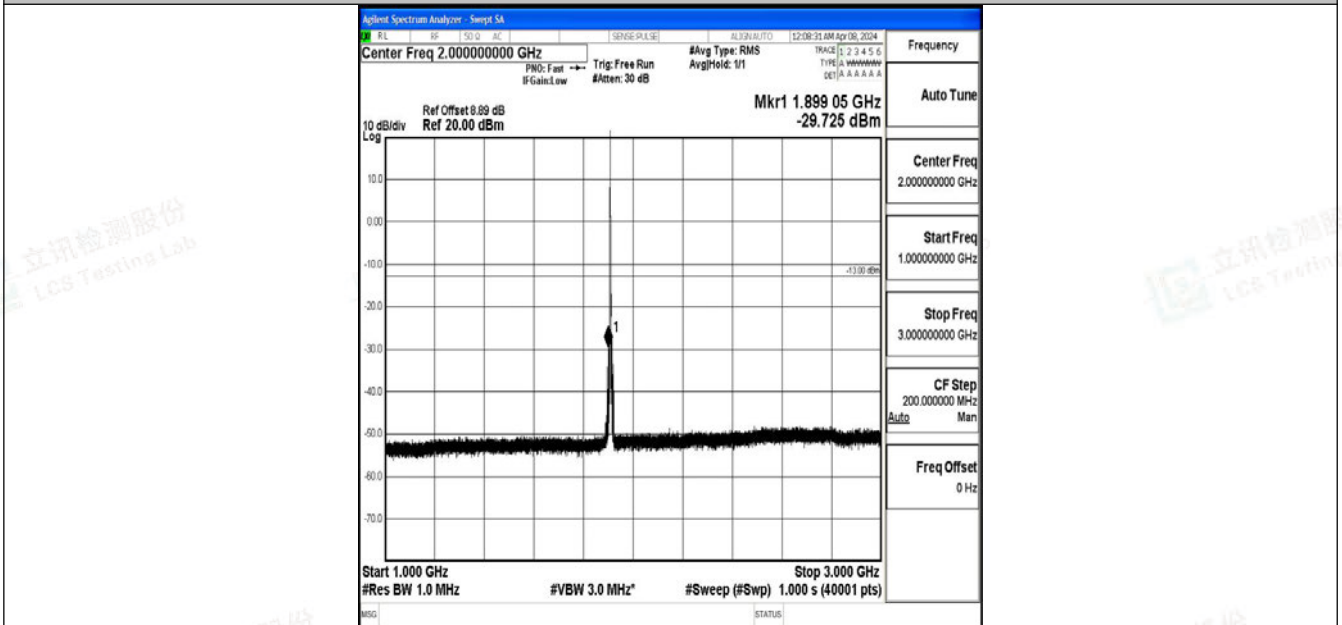

Band2_3MHz_64QAM_19185_1RB#0_30~1000_30~1000

Band2_3MHz_64QAM_19185_1RB#0_1000~3000_1000~3000