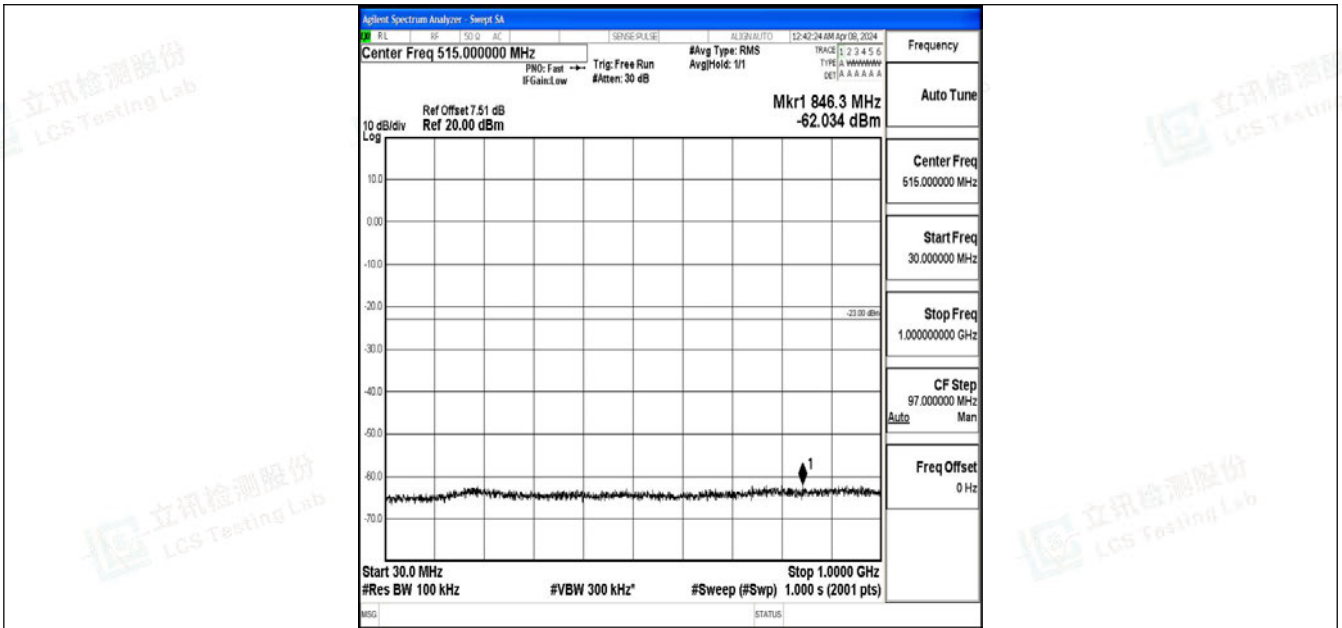

Band2_10MHz_64QAM_18900_1RB#0_0.15~30_0.15~30

Band2_10MHz_64QAM_18900_1RB#0_30~1000_30~1000