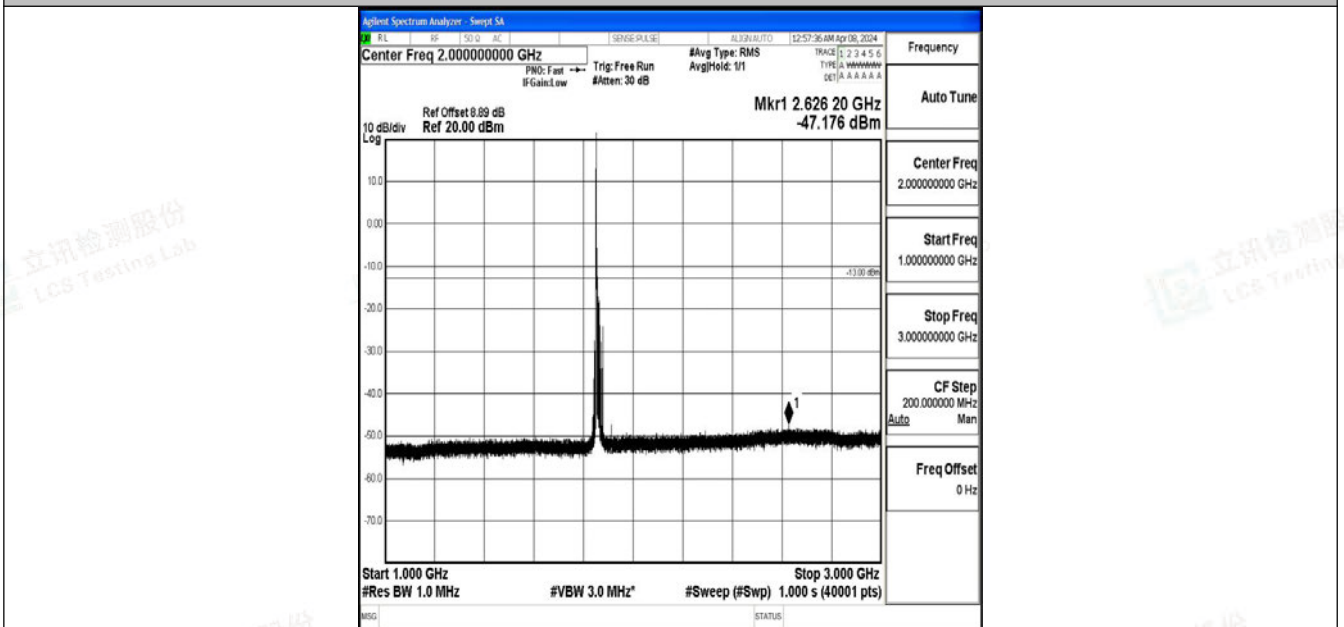

Band2_15MHz_64QAM_18675_1RB#0_30~1000_30~1000

Band2_15MHz_64QAM_18675_1RB#0_1000~3000_1000~3000