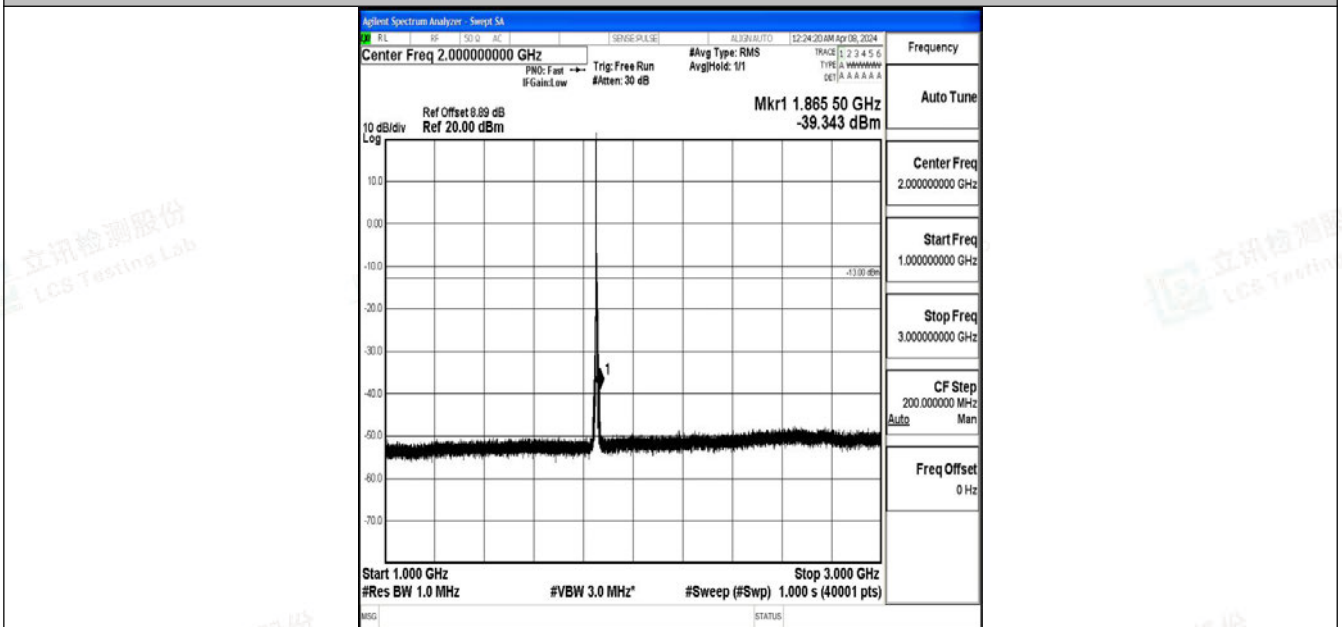

Band2_5MHz_64QAM_18625_1RB#0_30~1000_30~1000

Band2_5MHz_64QAM_18625_1RB#0_1000~3000_1000~3000