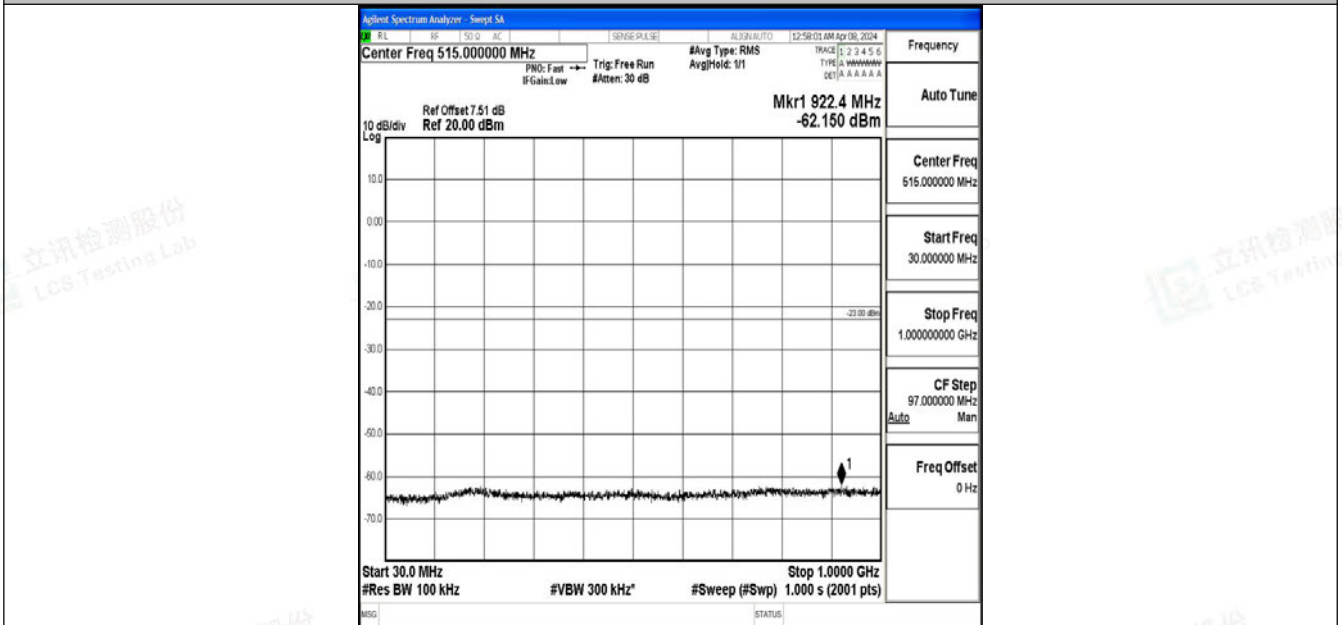

Band2_15MHz_QPSK_18900_1RB#0_0.15~30_0.15~30

Band2_15MHz_QPSK_18900_1RB#0_30~1000_30~1000