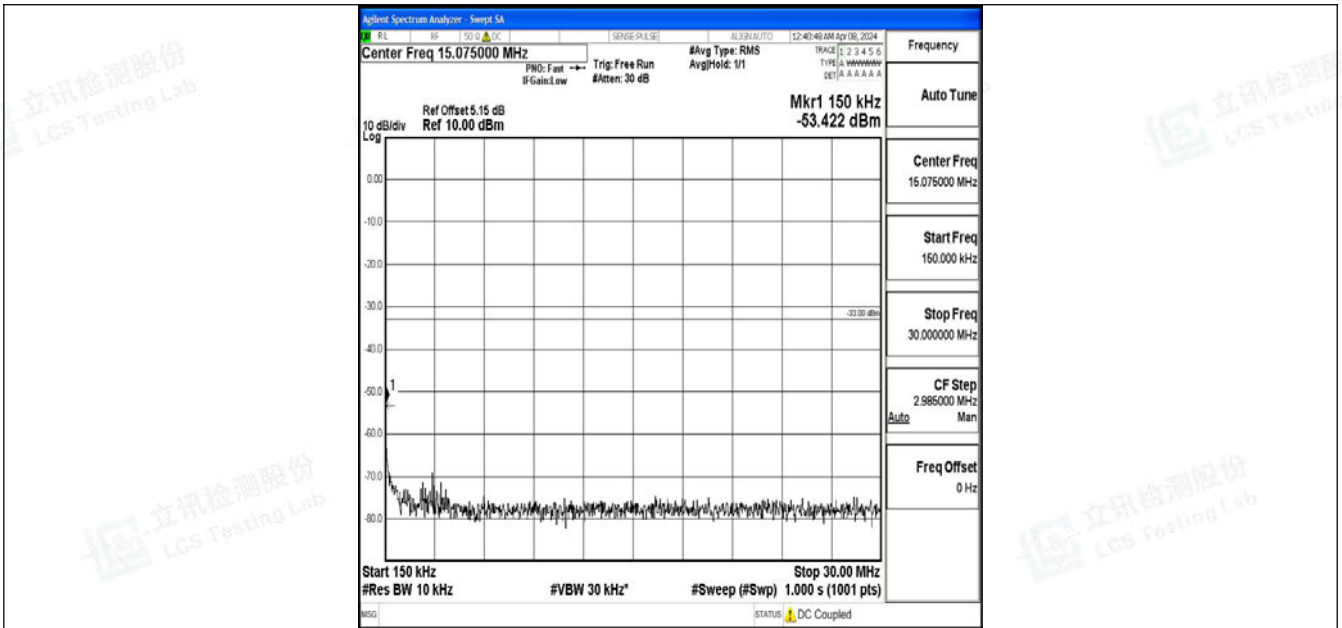

Band2_5MHz_64QAM_19175_1RB#0_0.15~30_0.15~30

Band2_5MHz_64QAM_19175_1RB#0_30~1000_30~1000

Band2_5MHz_64QAM_19175_1RB#0_1000~3000_1000~3000

Band2_5MHz_64QAM_19175_1RB#0_3000~20000_3000~20000

Band2_10MHz_QPSK_18650_1RB#0_0.009~0.15_0.009~0.15