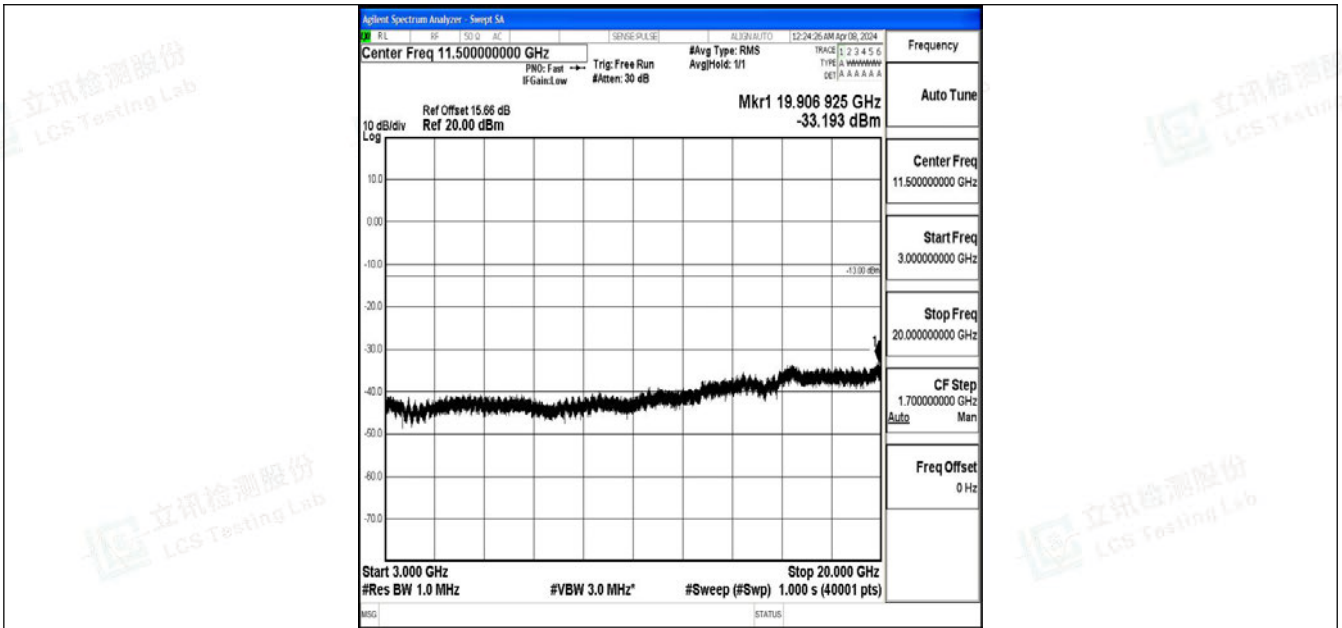

Band2_5MHz_64QAM_18625_1RB#0_0.15~30_0.15~30

Band2_5MHz_64QAM_18625_1RB#0_30~1000_30~1000

Band2_5MHz_64QAM_18625_1RB#0_1000~3000_1000~3000

Band2_5MHz_64QAM_18625_1RB#0_3000~20000_3000~20000

Band2_5MHz_QPSK_18900_1RB#0_0.009~0.15_0.009~0.15