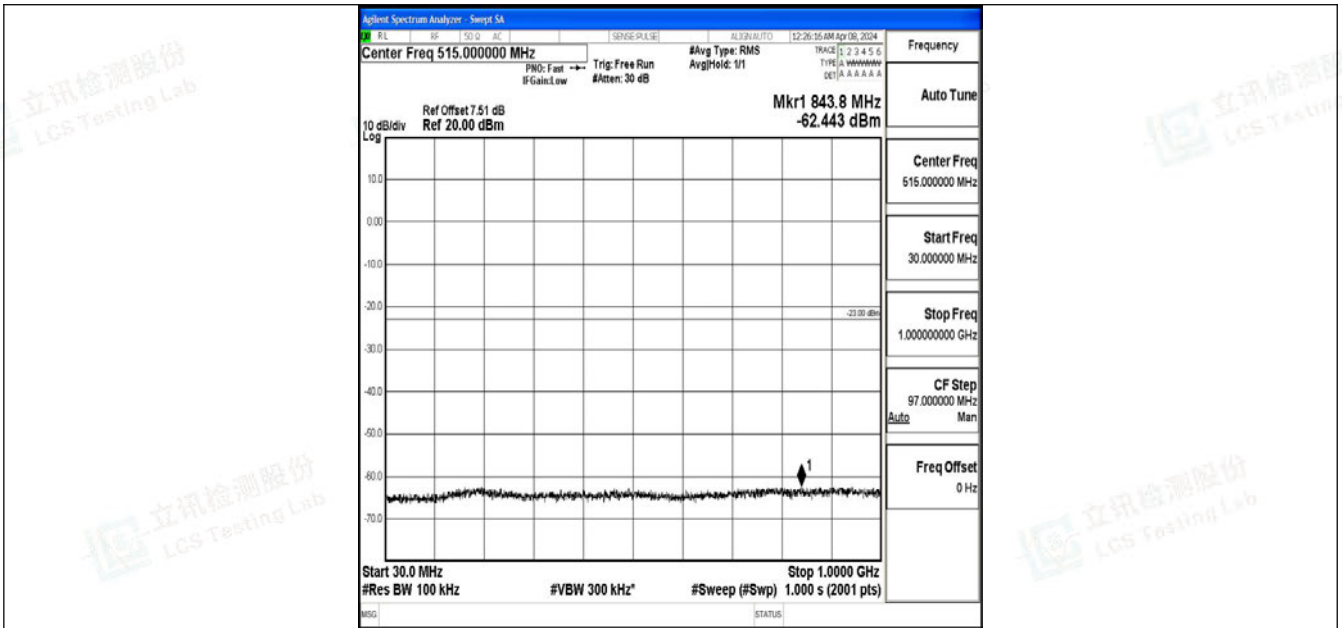

Band2_5MHz_64QAM_19175_1RB#0_0.15~30_0.15~30

Band2_5MHz_64QAM_19175_1RB#0_30~1000_30~1000