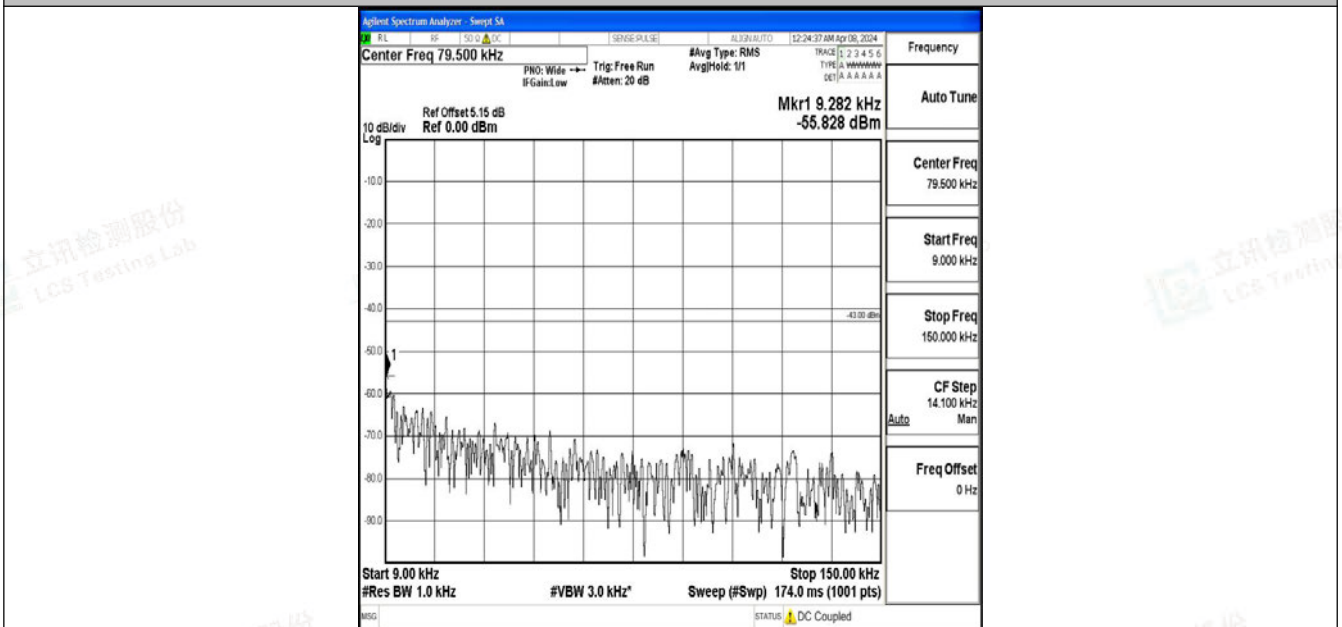

Band2_5MHz_64QAM_18625_1RB#0_0.15~30_0.15~30

Band2_5MHz_64QAM_18625_1RB#0_30~1000_30~1000

Band2_5MHz_64QAM_18625_1RB#0_1000~3000_1000~3000

Band2_5MHz_64QAM_18625_1RB#0_3000~20000_3000~20000

Band2_5MHz_QPSK_18900_1RB#0_0.009~0.15_0.009~0.15