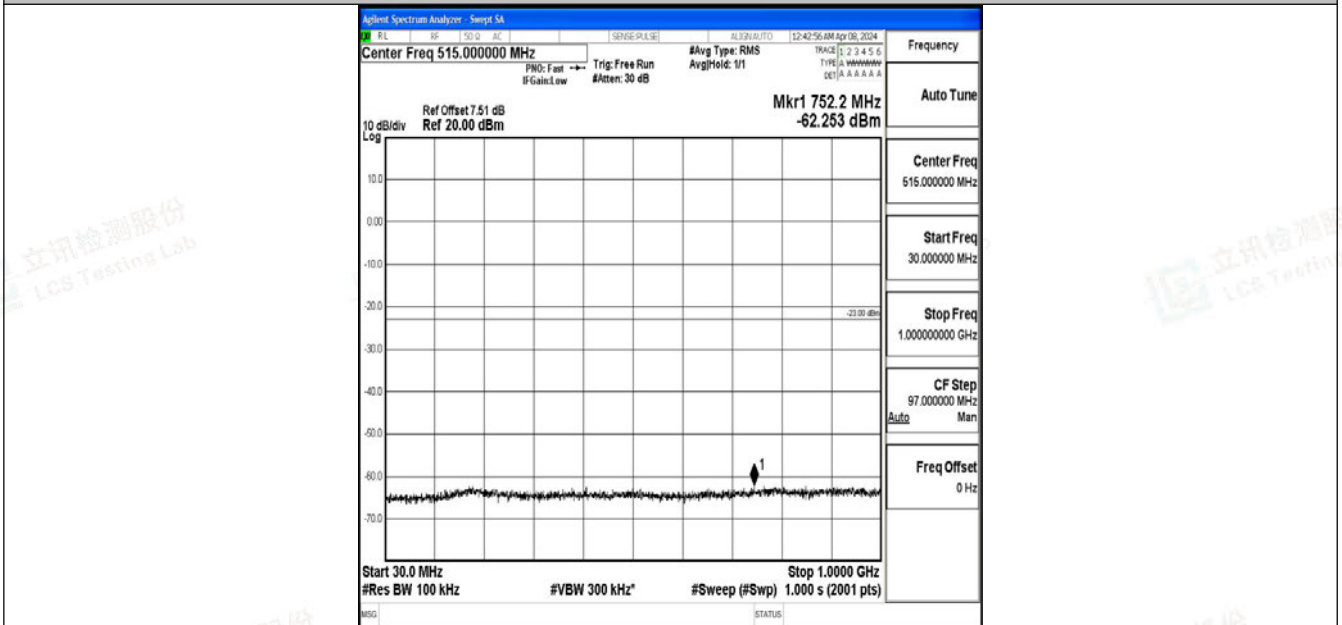

Band2_10MHz_QPSK_19150_1RB#0_0.15~30_0.15~30

Band2_10MHz_QPSK_19150_1RB#0_30~1000_30~1000