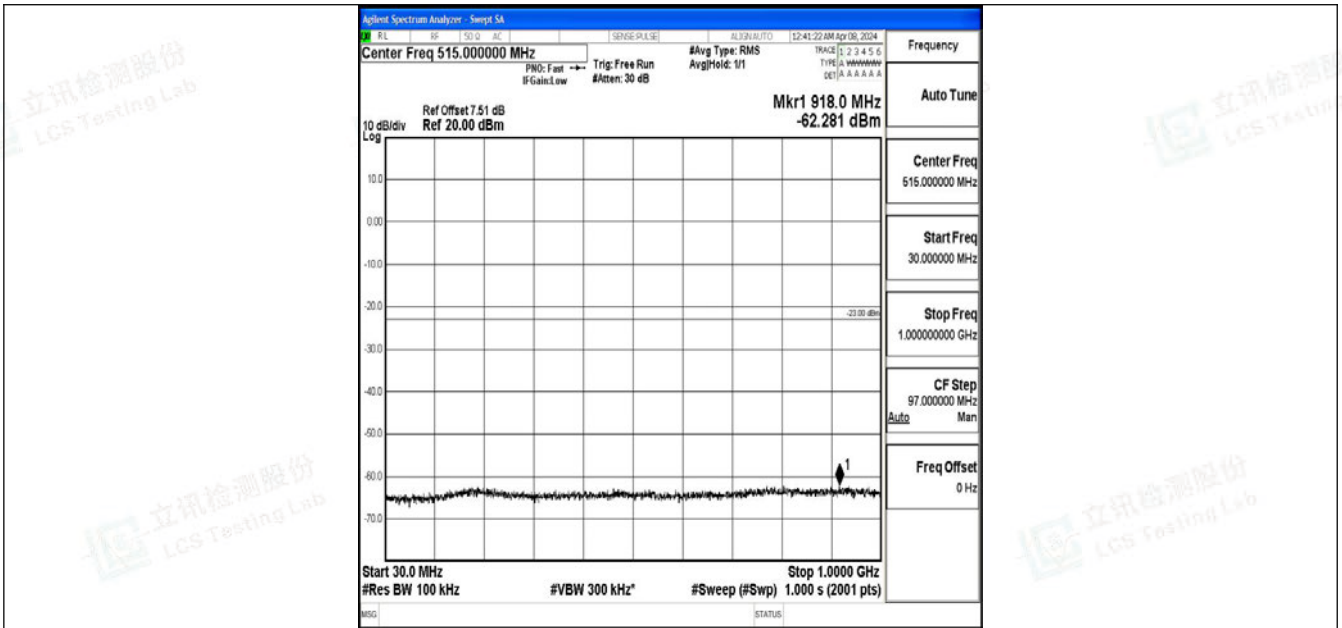

Band2_10MHz_64QAM_18650_1RB#0_0.15~30_0.15~30

Band2_10MHz_64QAM_18650_1RB#0_30~1000_30~1000