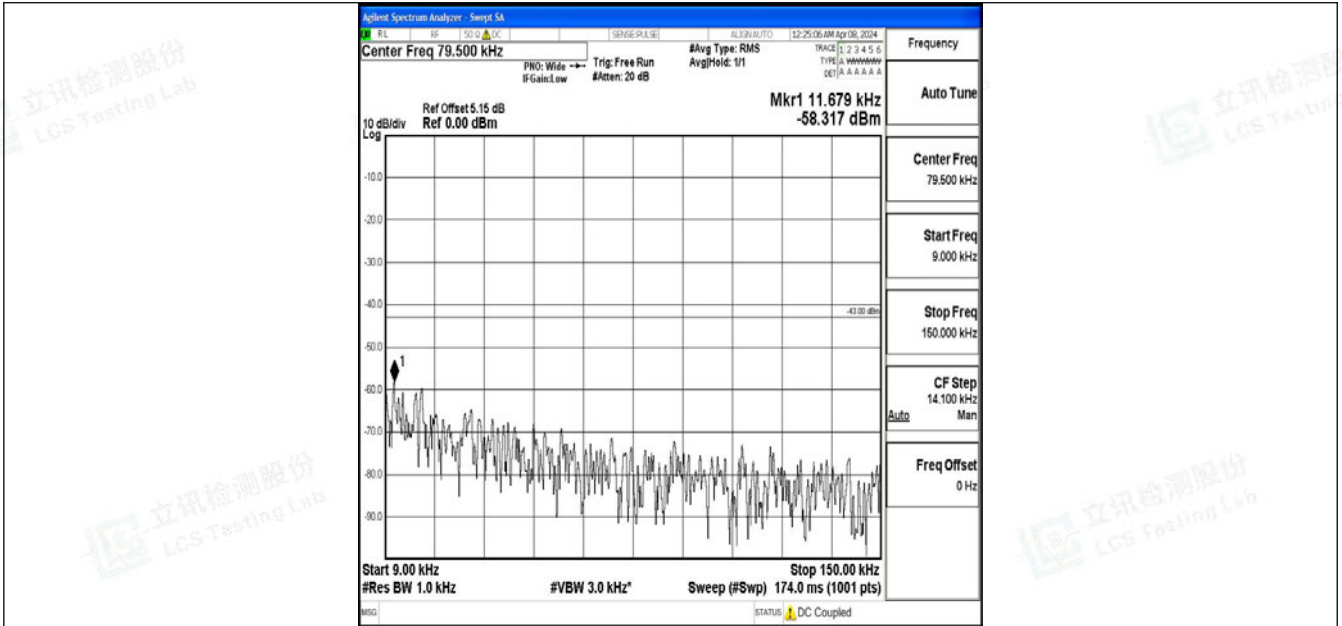

Band2_5MHz_QPSK_18900_1RB#0_0.15~30_0.15~30

Band2_5MHz_QPSK_18900_1RB#0_30~1000_30~1000

Band2_5MHz_QPSK_18900_1RB#0_1000~3000_1000~3000

Band2_5MHz_QPSK_18900_1RB#0_3000~20000_3000~20000

Band2_5MHz_64QAM_18900_1RB#0_0.009~0.15_0.009~0.15