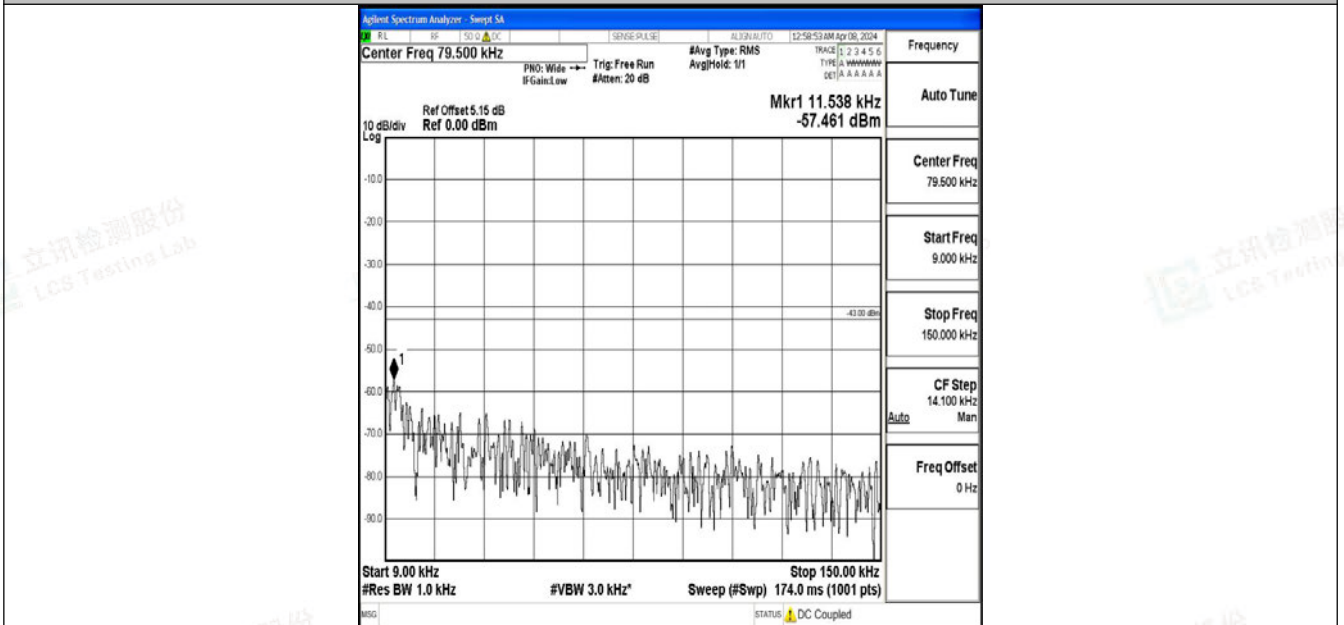

Band2_15MHz_64QAM_18900_1RB#0_0.15~30_0.15~30

Band2_15MHz_64QAM_18900_1RB#0_30~1000_30~1000

Band2_15MHz_64QAM_18900_1RB#0_1000~3000_1000~3000

Band2_15MHz_64QAM_18900_1RB#0_3000~20000_3000~20000

Band2_15MHz_QPSK_19125_1RB#0_0.009~0.15_0.009~0.15