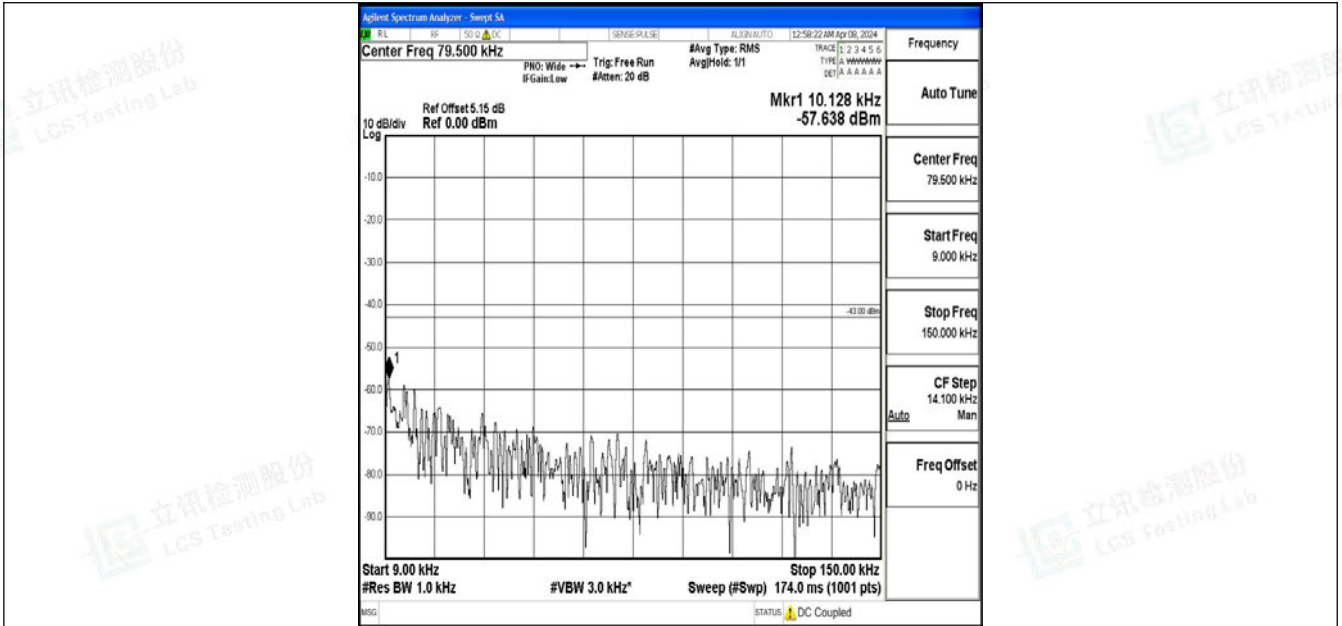

Band2_15MHz_QPSK_18900_1RB#0_0.15~30_0.15~30

Band2_15MHz_QPSK_18900_1RB#0_30~1000_30~1000

Band2_15MHz_QPSK_18900_1RB#0_1000~3000_1000~3000

Band2_15MHz_QPSK_18900_1RB#0_3000~20000_3000~20000

Band2_15MHz_64QAM_18900_1RB#0_0.009~0.15_0.009~0.15