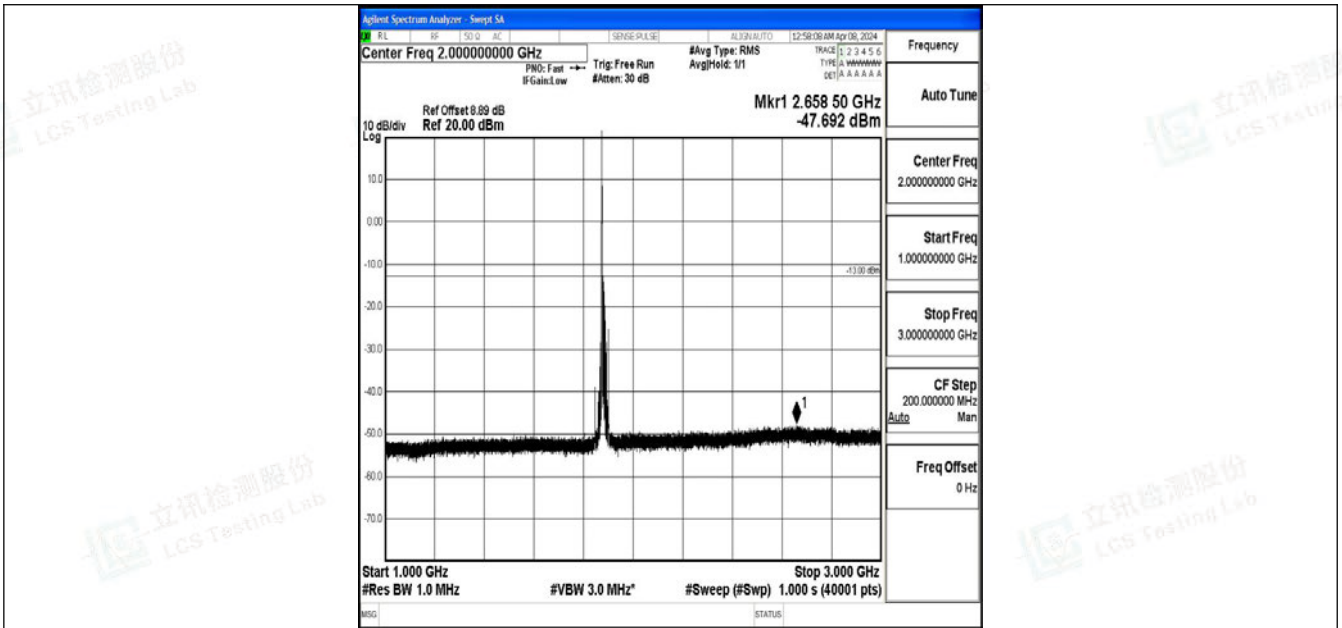

Band2_15MHz_QPSK_18900_1RB#0_30~1000_30~1000

Band2_15MHz_QPSK_18900_1RB#0_1000~3000_1000~3000