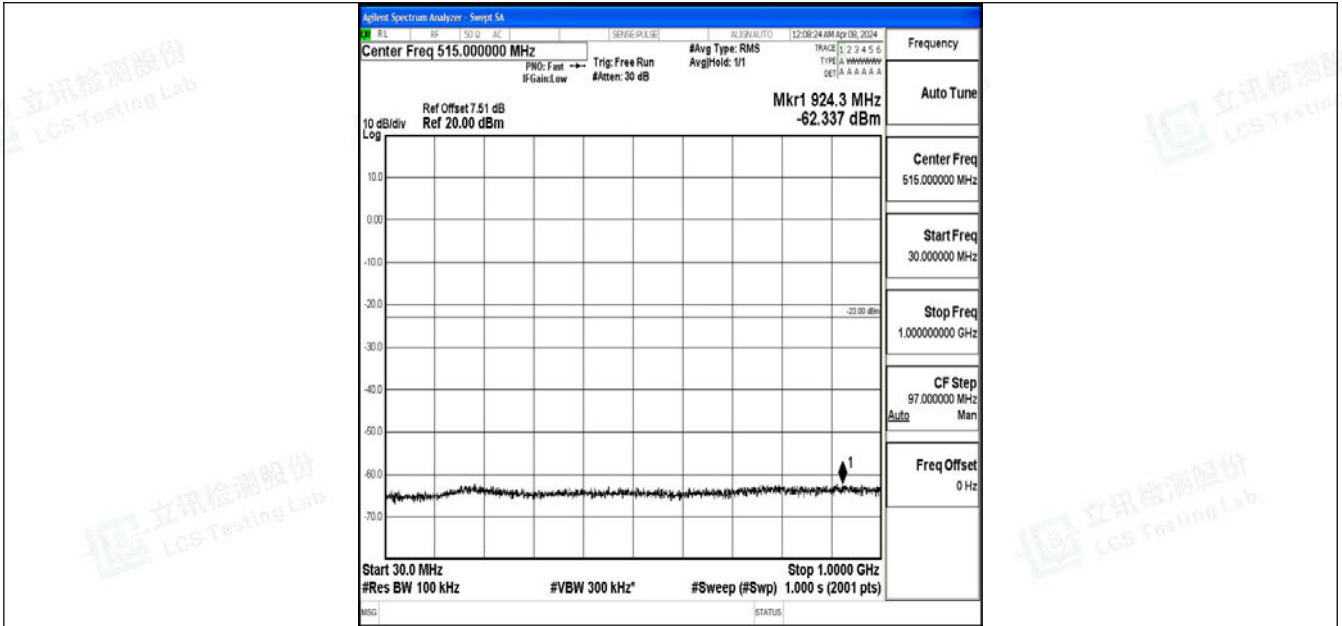

Band2_3MHz_64QAM_19185_1RB#0_0.15~30_0.15~30

Band2_3MHz_64QAM_19185_1RB#0_30~1000_30~1000