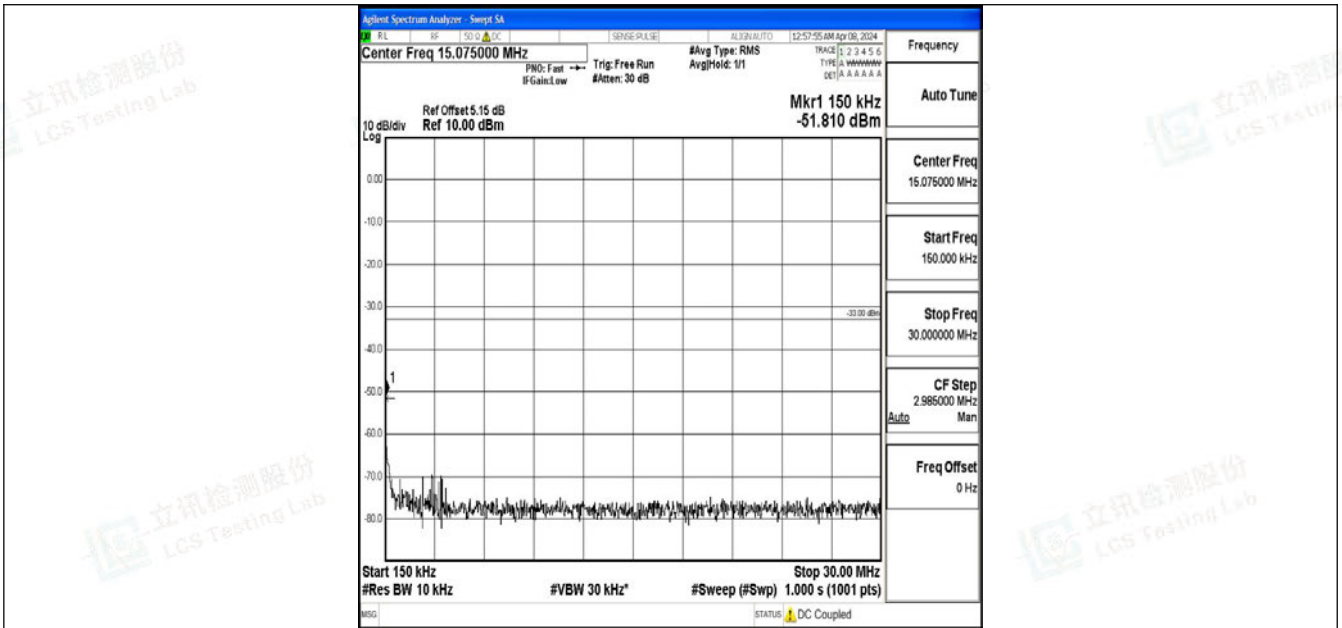

Band2_15MHz_64QAM_18675_1RB#0_0.15~30_0.15~30

Band2_15MHz_64QAM_18675_1RB#0_30~1000_30~1000

Band2_15MHz_64QAM_18675_1RB#0_1000~3000_1000~3000

Band2_15MHz_64QAM_18675_1RB#0_3000~20000_3000~20000

Band2_15MHz_QPSK_18900_1RB#0_0.009~0.15_0.009~0.15