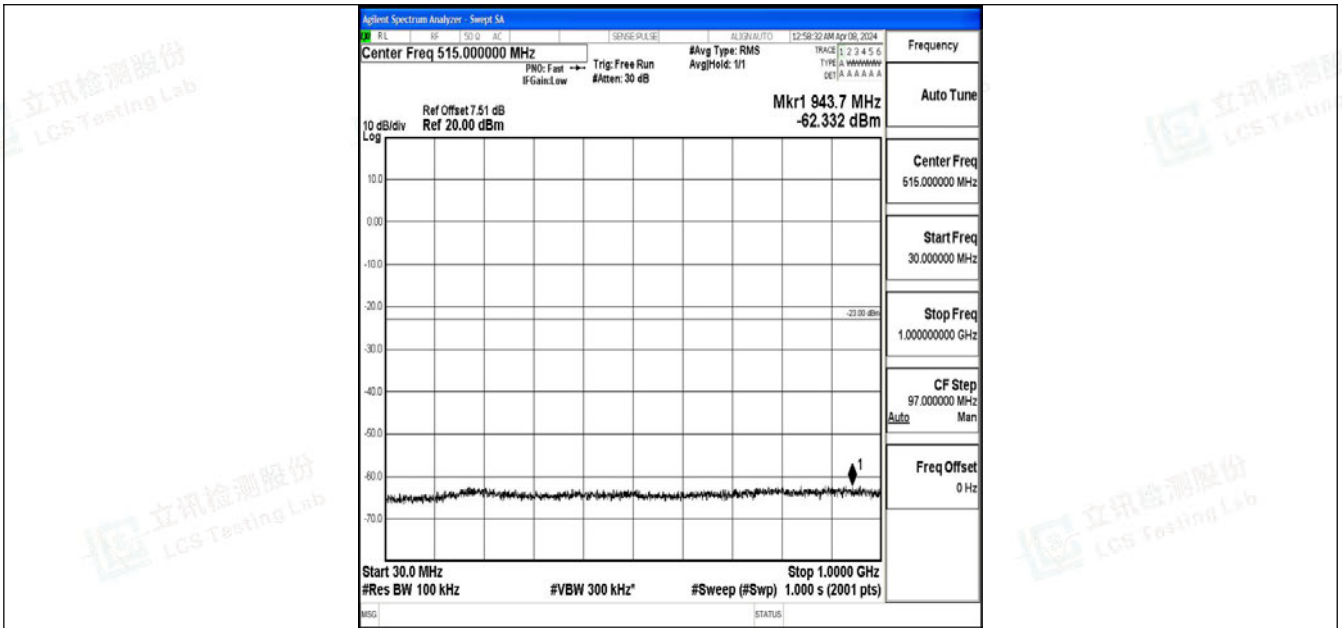

Band2_15MHz_64QAM_18900_1RB#0_0.15~30_0.15~30

Band2_15MHz_64QAM_18900_1RB#0_30~1000_30~1000