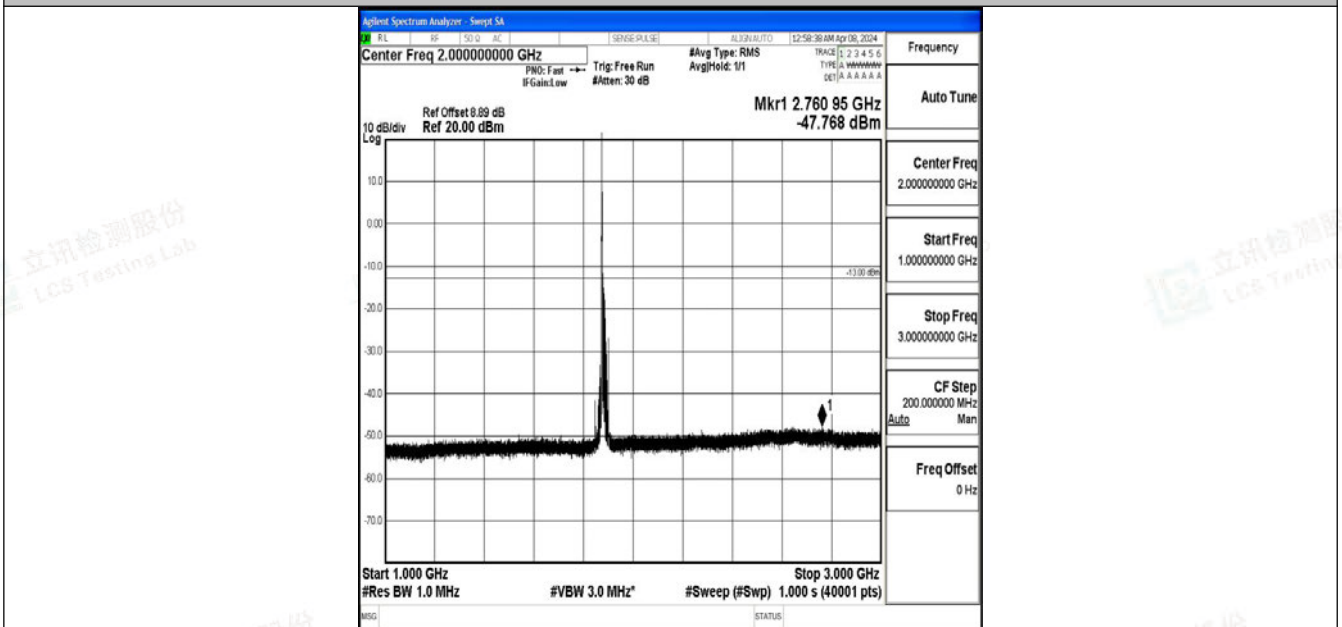

Band2_15MHz_64QAM_18900_1RB#0_30~1000_30~1000

Band2_15MHz_64QAM_18900_1RB#0_1000~3000_1000~3000