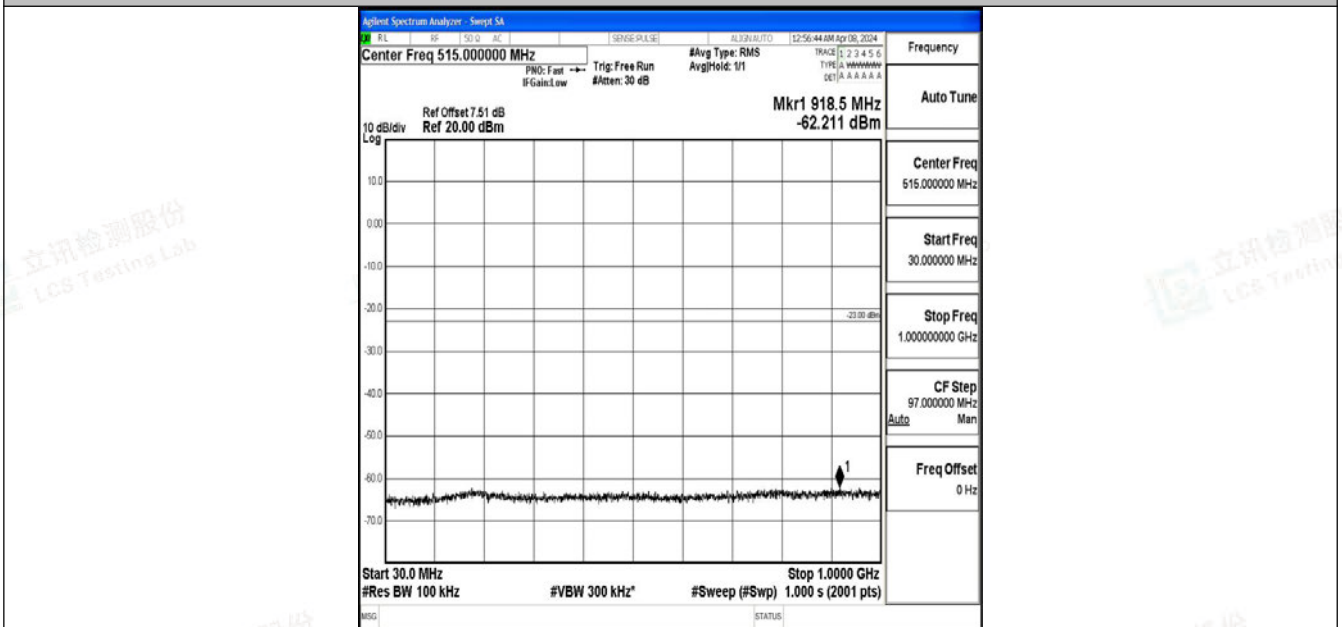

Band2_15MHz_QPSK_18675_1RB#0_0.15~30_0.15~30

Band2_15MHz_QPSK_18675_1RB#0_30~1000_30~1000