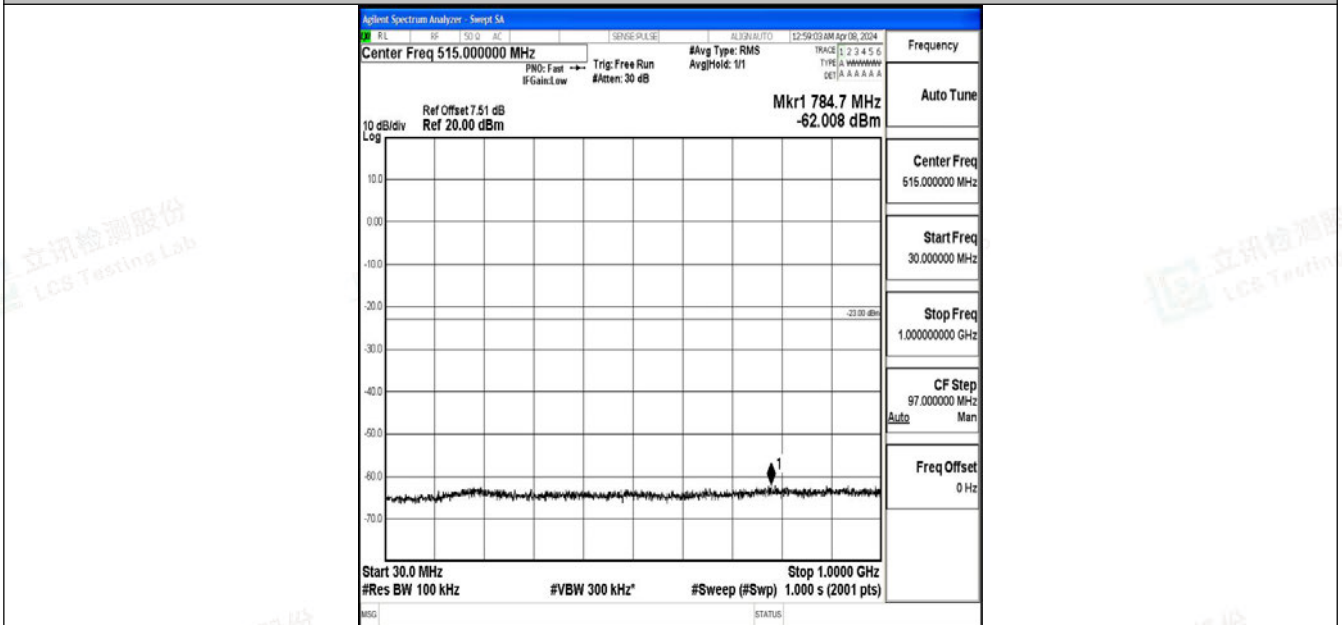

Band2_15MHz_QPSK_19125_1RB#0_0.15~30_0.15~30

Band2_15MHz_QPSK_19125_1RB#0_30~1000_30~1000