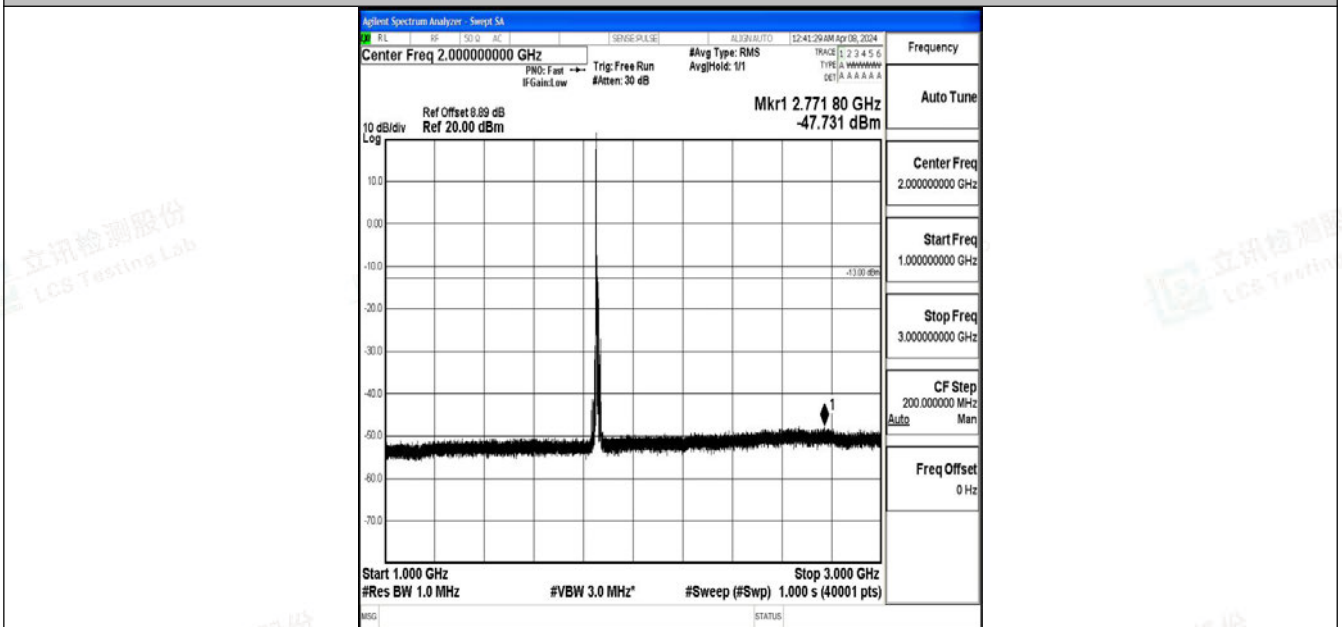

Band2_10MHz_64QAM_18650_1RB#0_30~1000_30~1000

Band2_10MHz_64QAM_18650_1RB#0_1000~3000_1000~3000