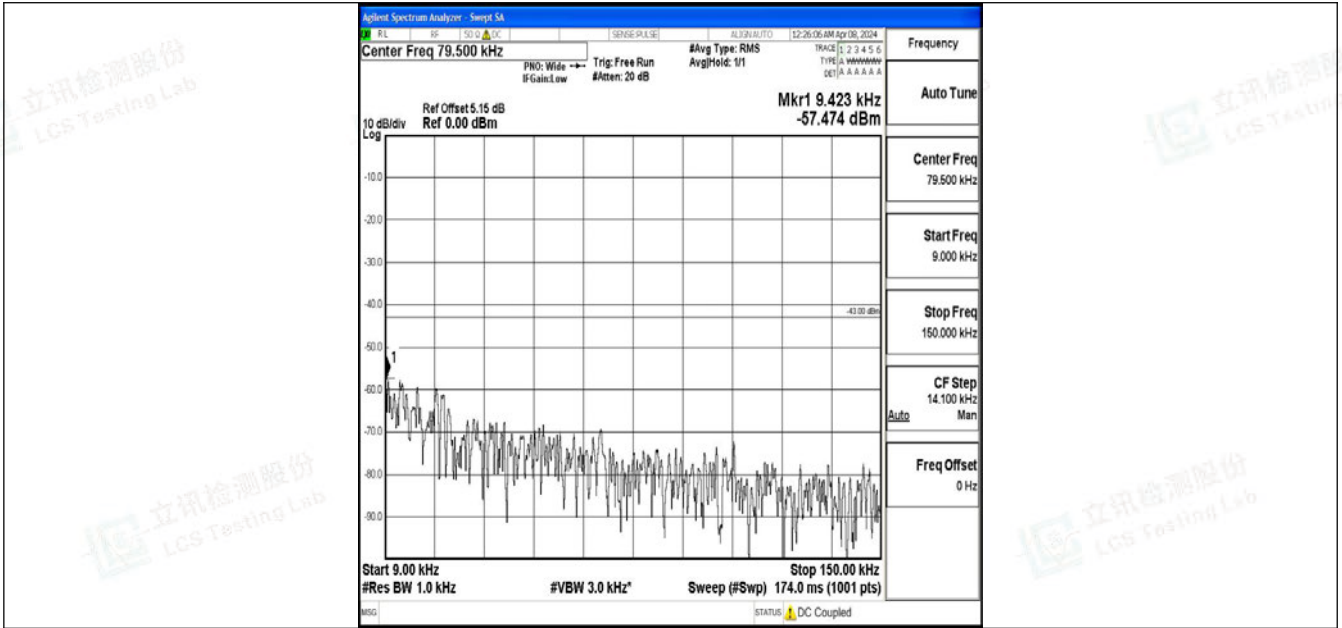

Band2_5MHz_QPSK_19175_1RB#0_0.15~30_0.15~30

Band2_5MHz_QPSK_19175_1RB#0_30~1000_30~1000

Band2_5MHz_QPSK_19175_1RB#0_1000~3000_1000~3000

Band2_5MHz_QPSK_19175_1RB#0_3000~20000_3000~20000

Band2_5MHz_64QAM_19175_1RB#0_0.009~0.15_0.009~0.15