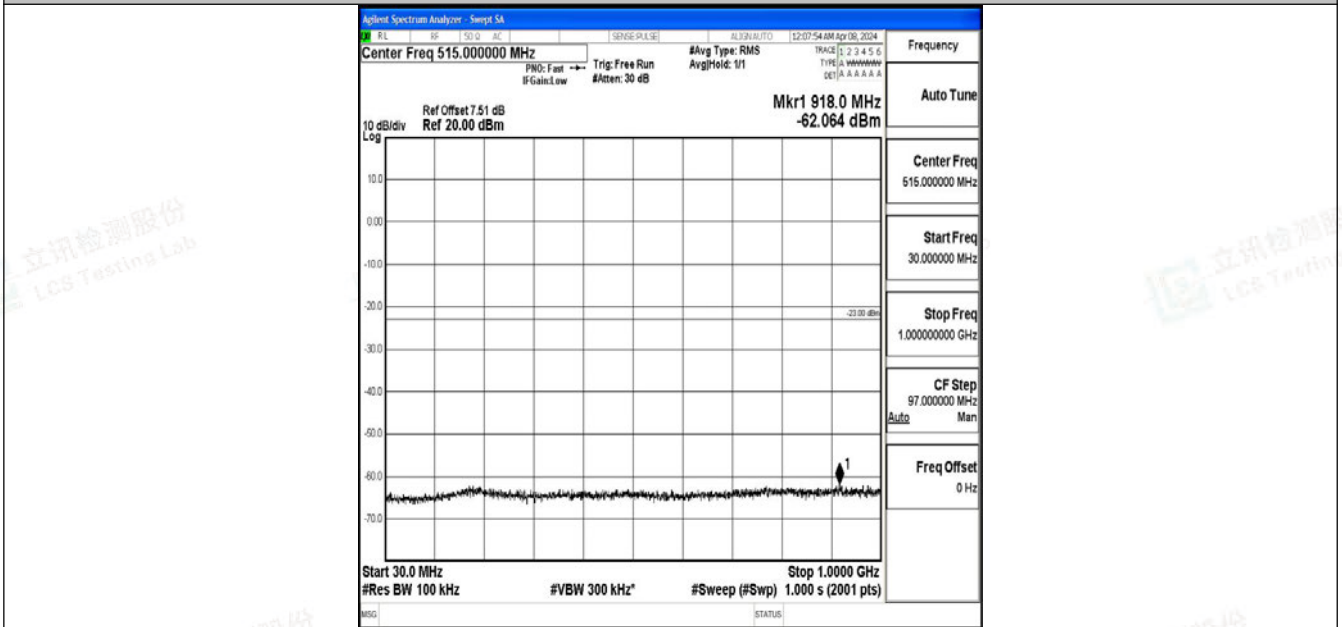

Band2_3MHz_QPSK_19185_1RB#0_0.15~30_0.15~30

Band2_3MHz_QPSK_19185_1RB#0_30~1000_30~1000

Band2_3MHz_QPSK_19185_1RB#0_1000~3000_1000~3000

Band2_3MHz_QPSK_19185_1RB#0_3000~20000_3000~20000

Band2_3MHz_64QAM_19185_1RB#0_0.009~0.15_0.009~0.15