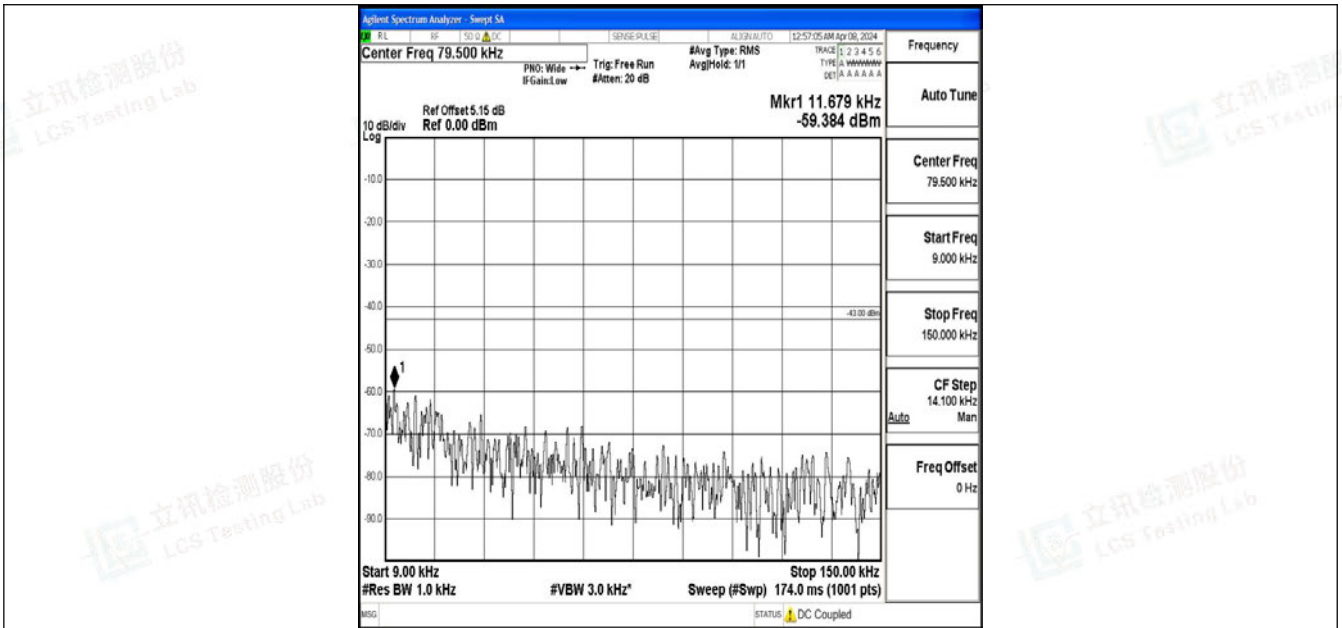

Band2_15MHz_QPSK_18675_1RB#0_0.15~30_0.15~30

Band2_15MHz_QPSK_18675_1RB#0_30~1000_30~1000

Band2_15MHz_QPSK_18675_1RB#0_1000~3000_1000~3000

Band2_15MHz_QPSK_18675_1RB#0_3000~20000_3000~20000

Band2_15MHz_64QAM_18675_1RB#0_0.009~0.15_0.009~0.15