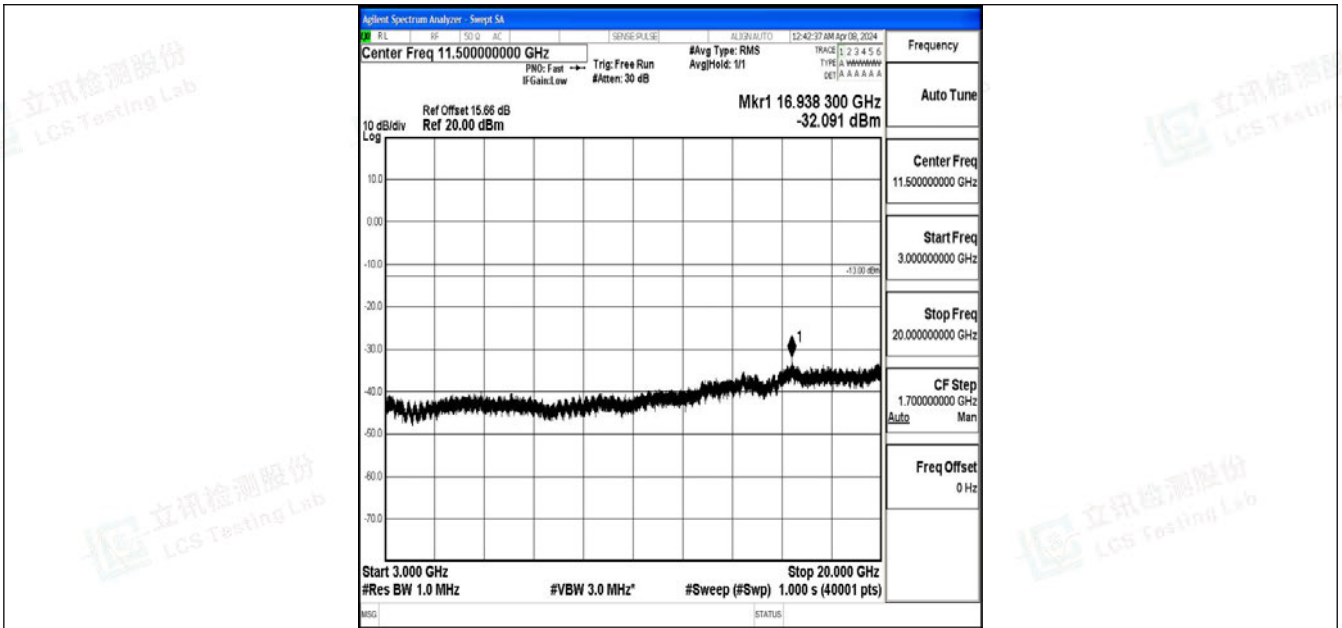

Band2_10MHz_64QAM_18900_1RB#0_0.15~30_0.15~30

Band2_10MHz_64QAM_18900_1RB#0_30~1000_30~1000

Band2_10MHz_64QAM_18900_1RB#0_1000~3000_1000~3000

Band2_10MHz_64QAM_18900_1RB#0_3000~20000_3000~20000

Band2_10MHz_QPSK_19150_1RB#0_0.009~0.15_0.009~0.15