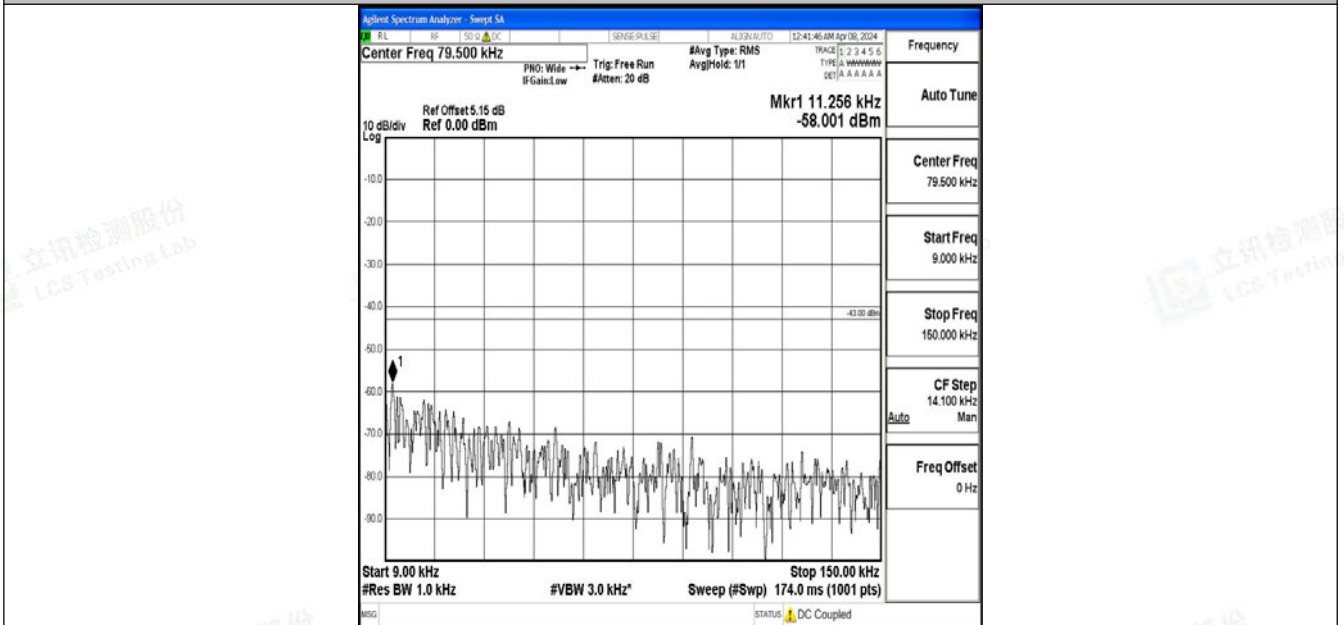

Band2_10MHz_64QAM_18650_1RB#0_0.15~30_0.15~30

Band2_10MHz_64QAM_18650_1RB#0_30~1000_30~1000

Band2_10MHz_64QAM_18650_1RB#0_1000~3000_1000~3000

Band2_10MHz_64QAM_18650_1RB#0_3000~20000_3000~20000

Band2_10MHz_QPSK_18900_1RB#0_0.009~0.15_0.009~0.15