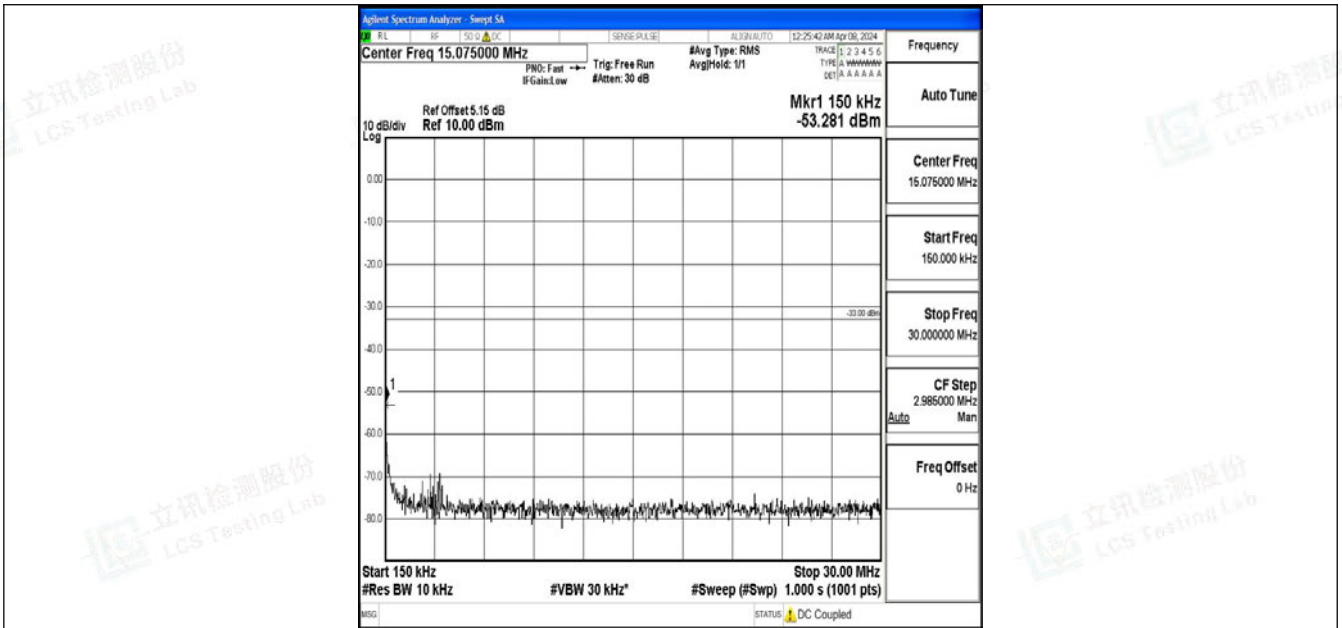

Band2_5MHz_64QAM_18900_1RB#0_0.15~30_0.15~30

Band2_5MHz_64QAM_18900_1RB#0_30~1000_30~1000

Band2_5MHz_64QAM_18900_1RB#0_1000~3000_1000~3000

Band2_5MHz_64QAM_18900_1RB#0_3000~20000_3000~20000

Band2_5MHz_QPSK_19175_1RB#0_0.009~0.15_0.009~0.15