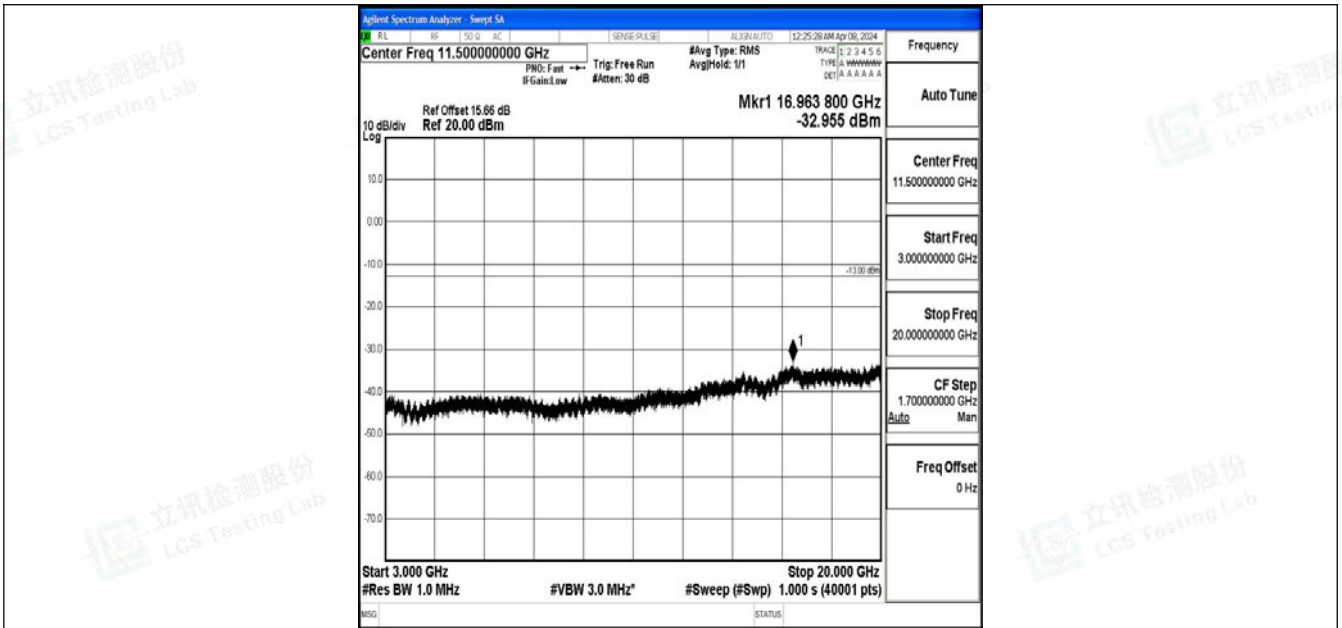

Band2_5MHz_64QAM_18900_1RB#0_0.15~30_0.15~30

Band2_5MHz_64QAM_18900_1RB#0_30~1000_30~1000

Band2_5MHz_64QAM_18900_1RB#0_1000~3000_1000~3000

Band2_5MHz_64QAM_18900_1RB#0_3000~20000_3000~20000

Band2_5MHz_QPSK_19175_1RB#0_0.009~0.15_0.009~0.15