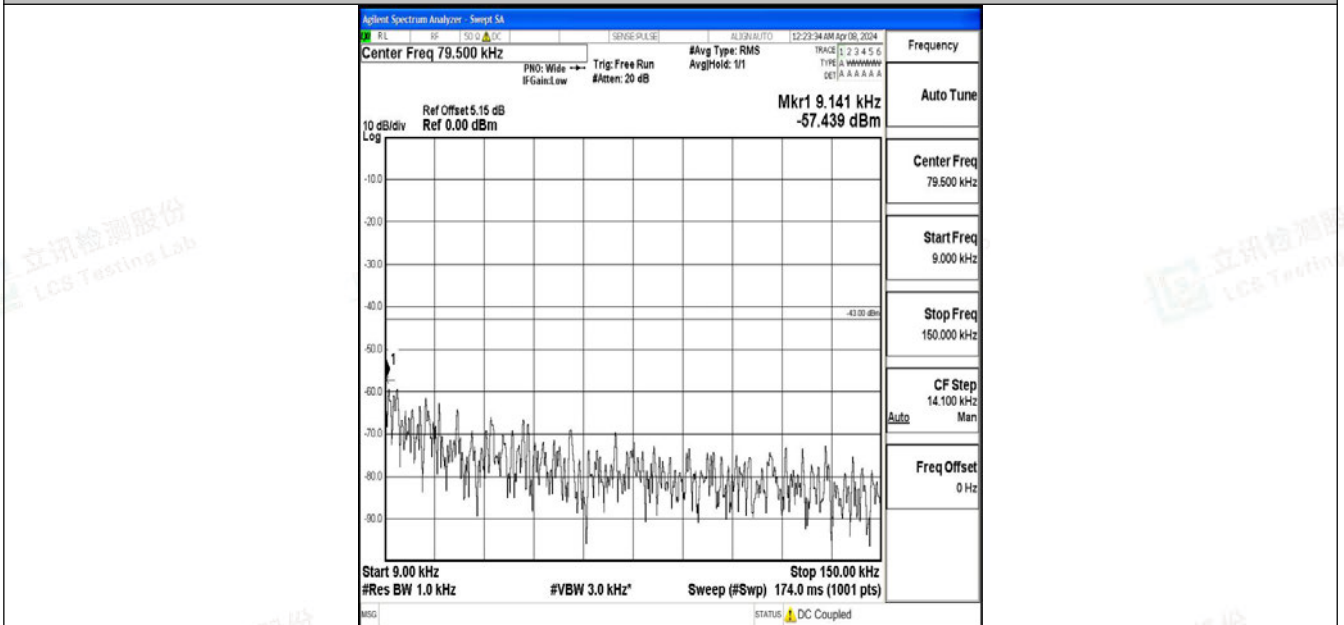

Band2_3MHz_64QAM_19185_1RB#0_0.15~30_0.15~30

Band2_3MHz_64QAM_19185_1RB#0_30~1000_30~1000

Band2_3MHz_64QAM_19185_1RB#0_1000~3000_1000~3000

Band2_3MHz_64QAM_19185_1RB#0_3000~20000_3000~20000

Band2_5MHz_QPSK_18625_1RB#0_0.009~0.15_0.009~0.15