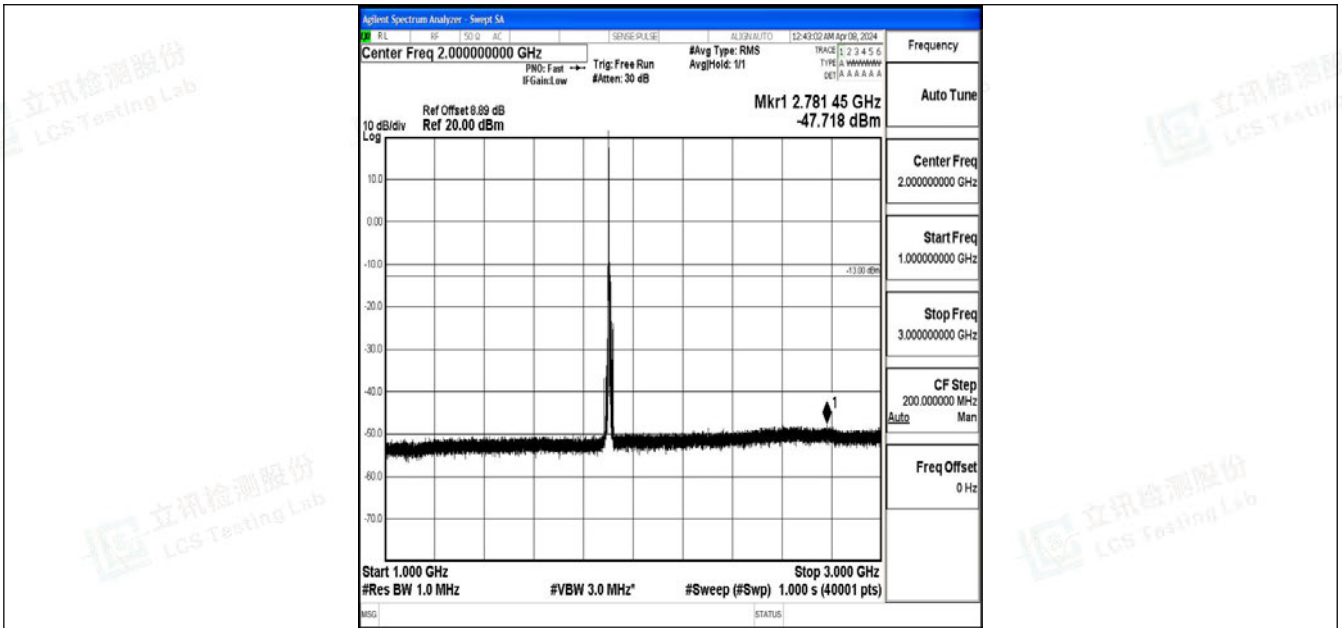

Band2_10MHz_QPSK_19150_1RB#0_30~1000_30~1000

Band2_10MHz_QPSK_19150_1RB#0_1000~3000_1000~3000