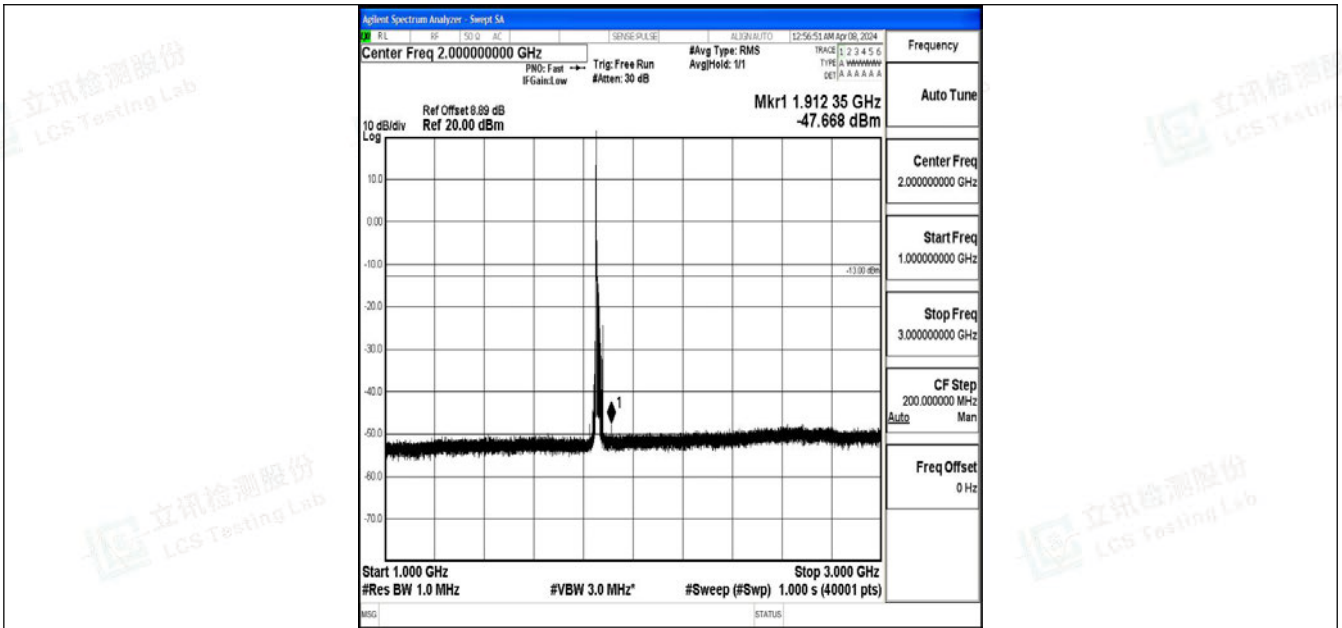

Band2_15MHz_QPSK_18675_1RB#0_30~1000_30~1000

Band2_15MHz_QPSK_18675_1RB#0_1000~3000_1000~3000