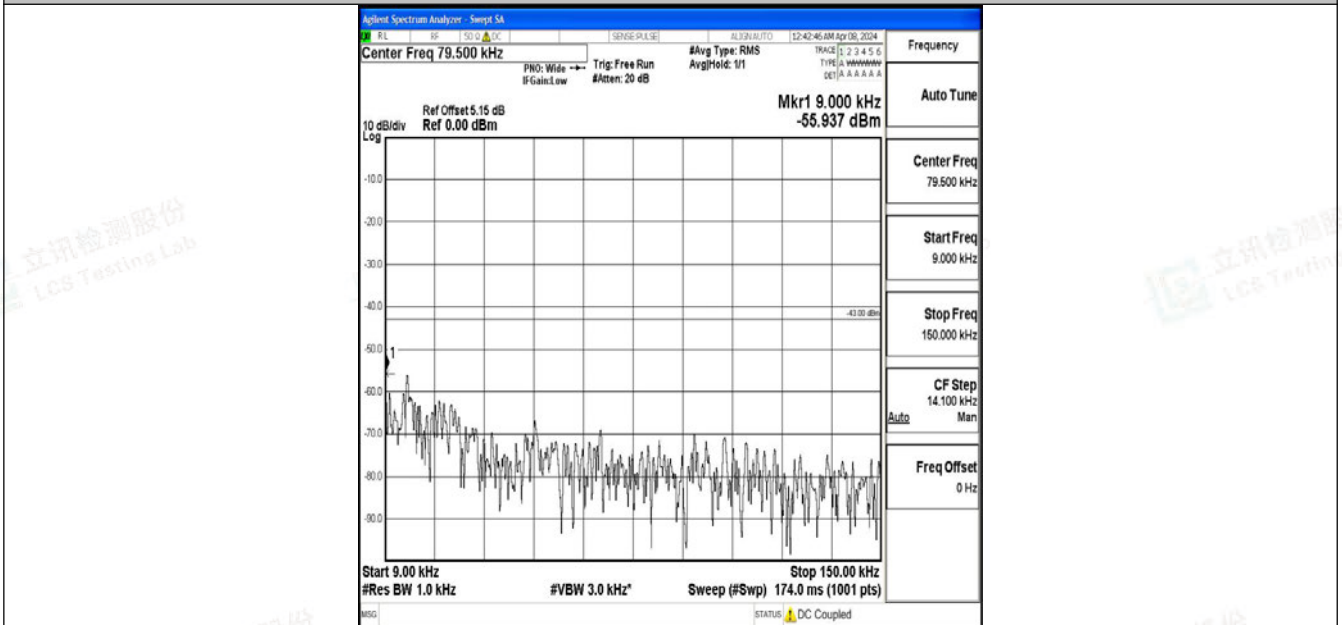

Band2_10MHz_64QAM_18900_1RB#0_0.15~30_0.15~30

Band2_10MHz_64QAM_18900_1RB#0_30~1000_30~1000

Band2_10MHz_64QAM_18900_1RB#0_1000~3000_1000~3000

Band2_10MHz_64QAM_18900_1RB#0_3000~20000_3000~20000

Band2_10MHz_QPSK_19150_1RB#0_0.009~0.15_0.009~0.15