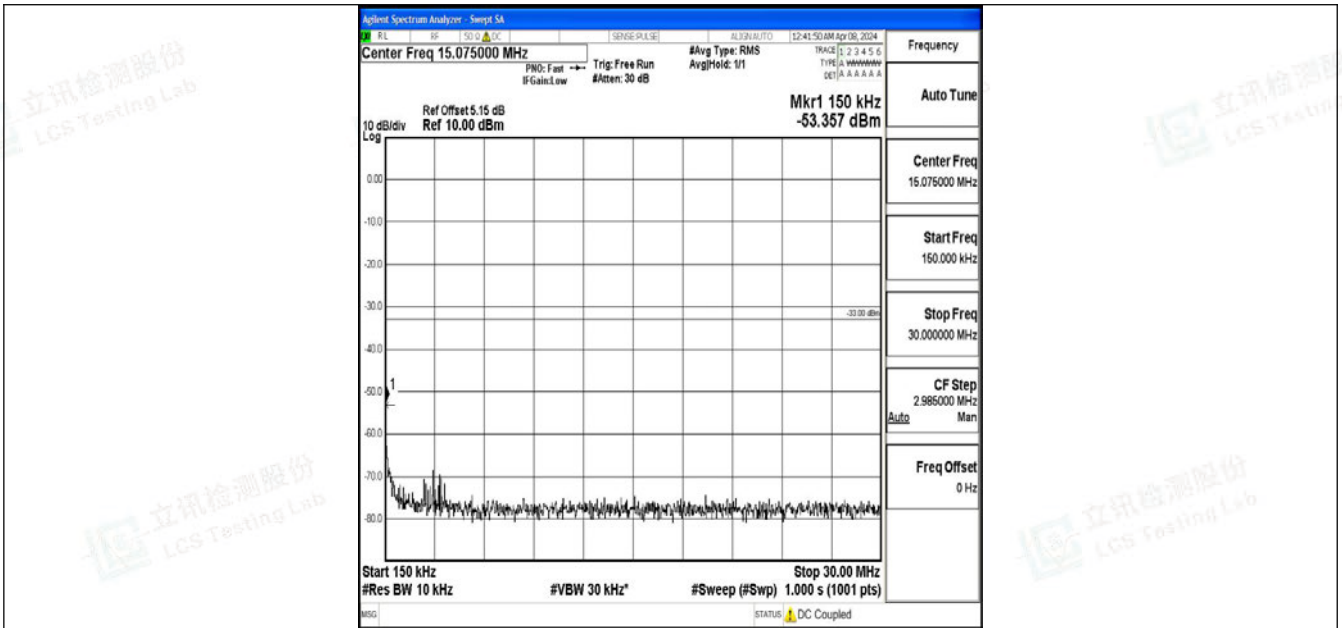

Band2_10MHz_64QAM_18650_1RB#0_0.15~30_0.15~30

Band2_10MHz_64QAM_18650_1RB#0_30~1000_30~1000

Band2_10MHz_64QAM_18650_1RB#0_1000~3000_1000~3000

Band2_10MHz_64QAM_18650_1RB#0_3000~20000_3000~20000

Band2_10MHz_QPSK_18900_1RB#0_0.009~0.15_0.009~0.15