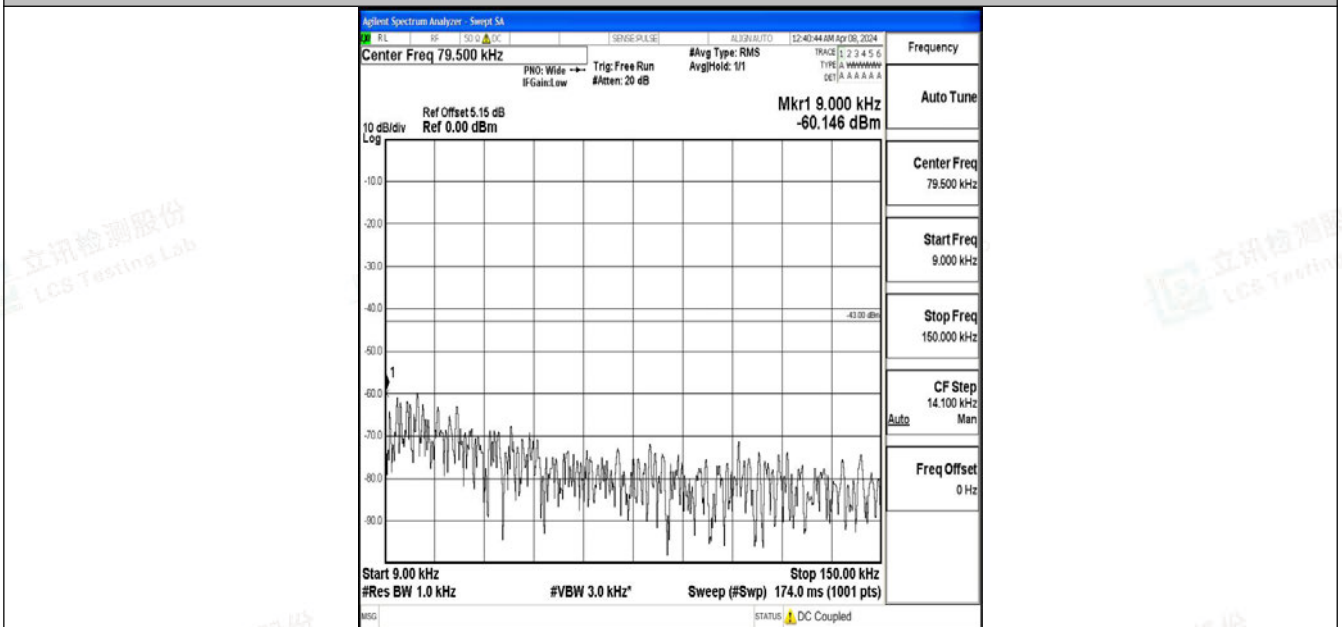

Band2_5MHz_64QAM_19175_1RB#0_0.15~30_0.15~30

Band2_5MHz_64QAM_19175_1RB#0_30~1000_30~1000

Band2_5MHz_64QAM_19175_1RB#0_1000~3000_1000~3000

Band2_5MHz_64QAM_19175_1RB#0_3000~20000_3000~20000

Band2_10MHz_QPSK_18650_1RB#0_0.009~0.15_0.009~0.15