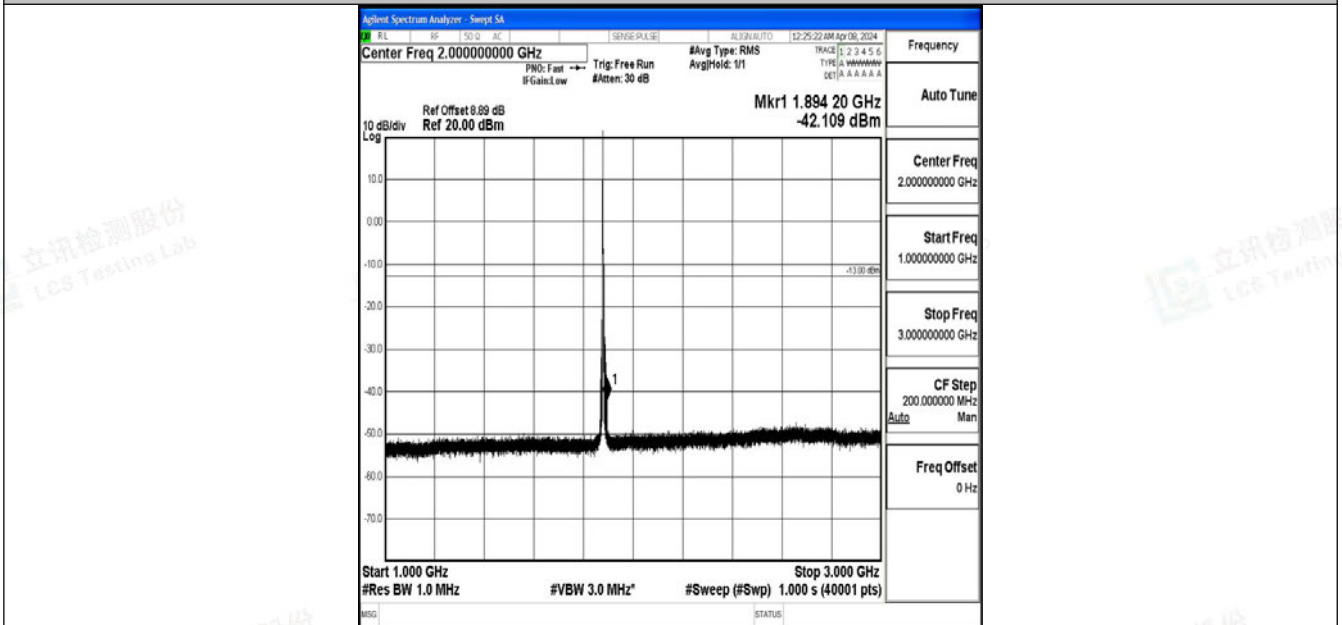

Band2_5MHz_64QAM_18900_1RB#0_30~1000_30~1000

Band2_5MHz_64QAM_18900_1RB#0_1000~3000_1000~3000