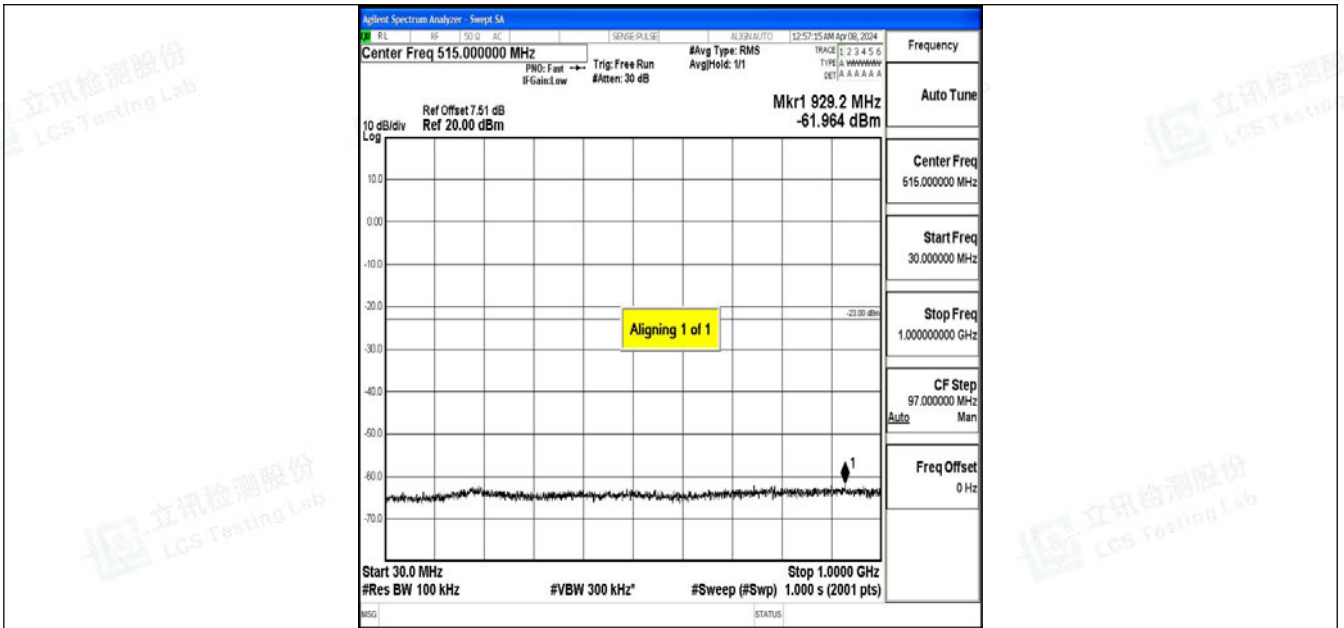

Band2_15MHz_64QAM_18675_1RB#0_0.15~30_0.15~30

Band2_15MHz_64QAM_18675_1RB#0_30~1000_30~1000