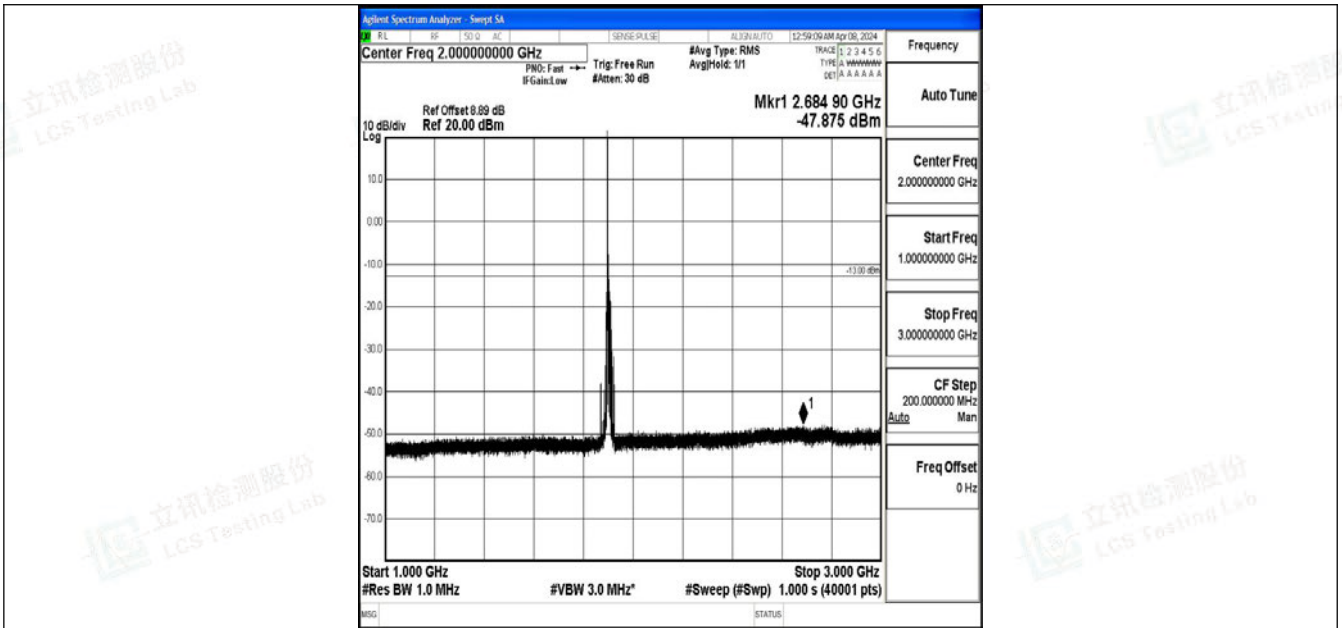

Band2_15MHz_QPSK_19125_1RB#0_30~1000_30~1000

Band2_15MHz_QPSK_19125_1RB#0_1000~3000_1000~3000