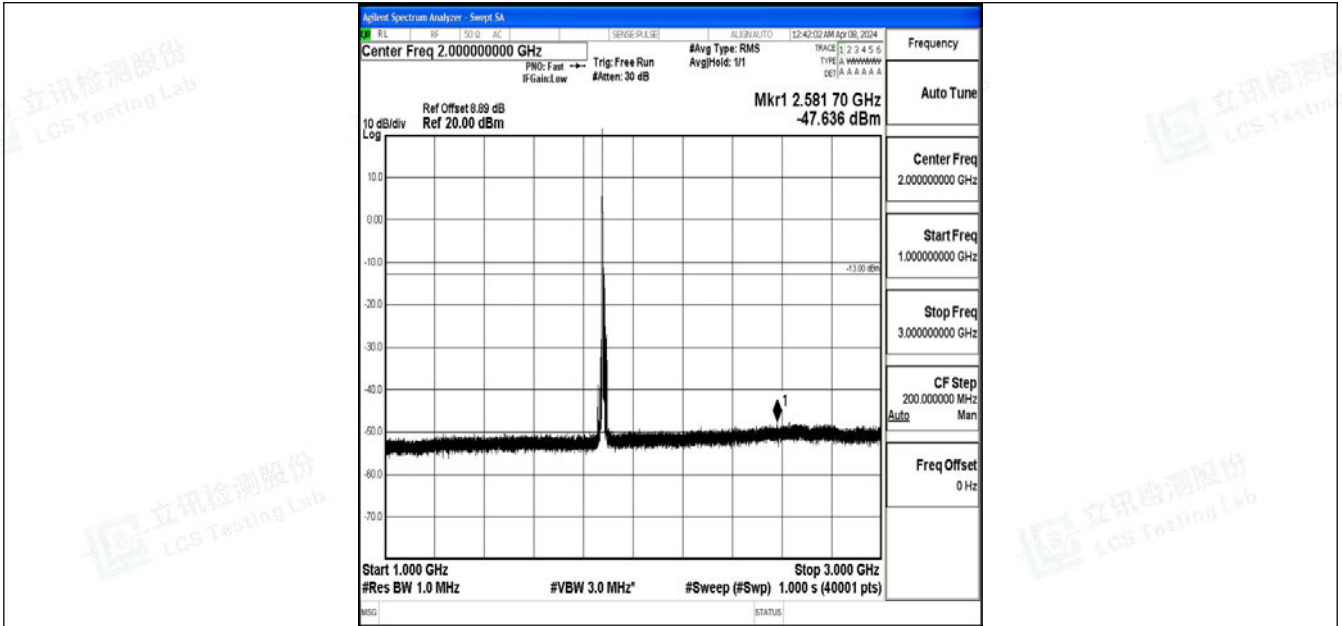

Band2_10MHz_QPSK_18900_1RB#0_30~1000_30~1000

Band2_10MHz_QPSK_18900_1RB#0_1000~3000_1000~3000