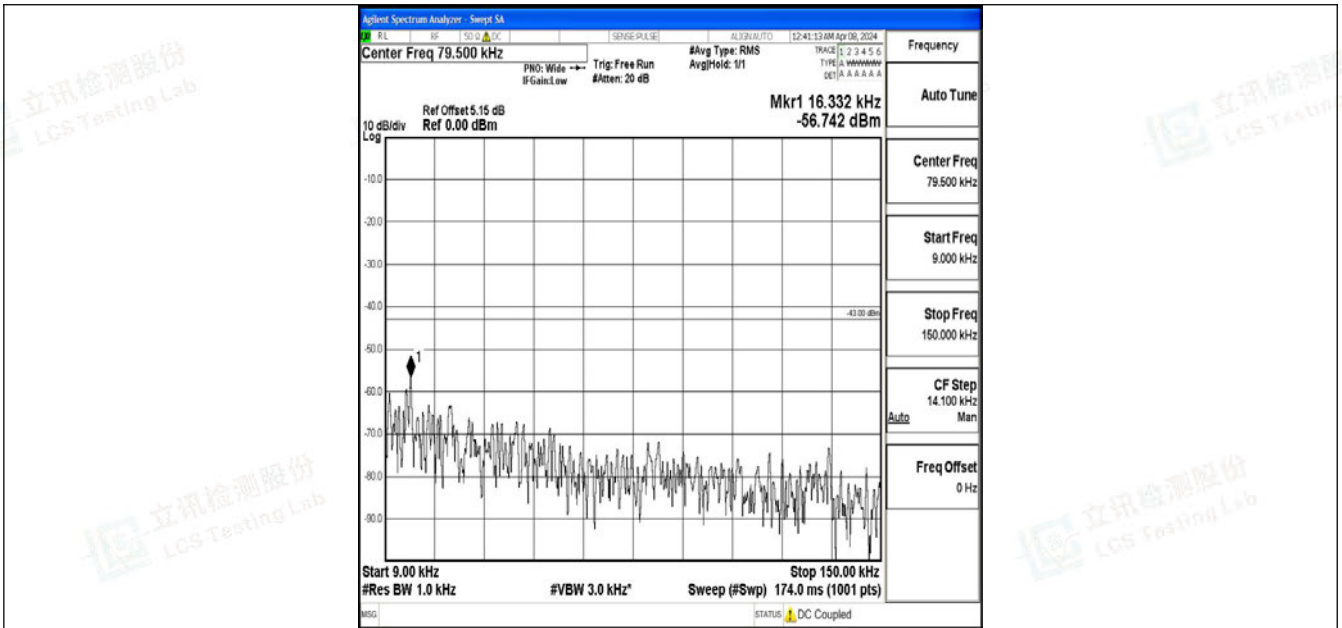

Band2_10MHz_QPSK_18650_1RB#0_0.15~30_0.15~30

Band2_10MHz_QPSK_18650_1RB#0_30~1000_30~1000

Band2_10MHz_QPSK_18650_1RB#0_1000~3000_1000~3000

Band2_10MHz_QPSK_18650_1RB#0_3000~20000_3000~20000

Band2_10MHz_64QAM_18650_1RB#0_0.009~0.15_0.009~0.15