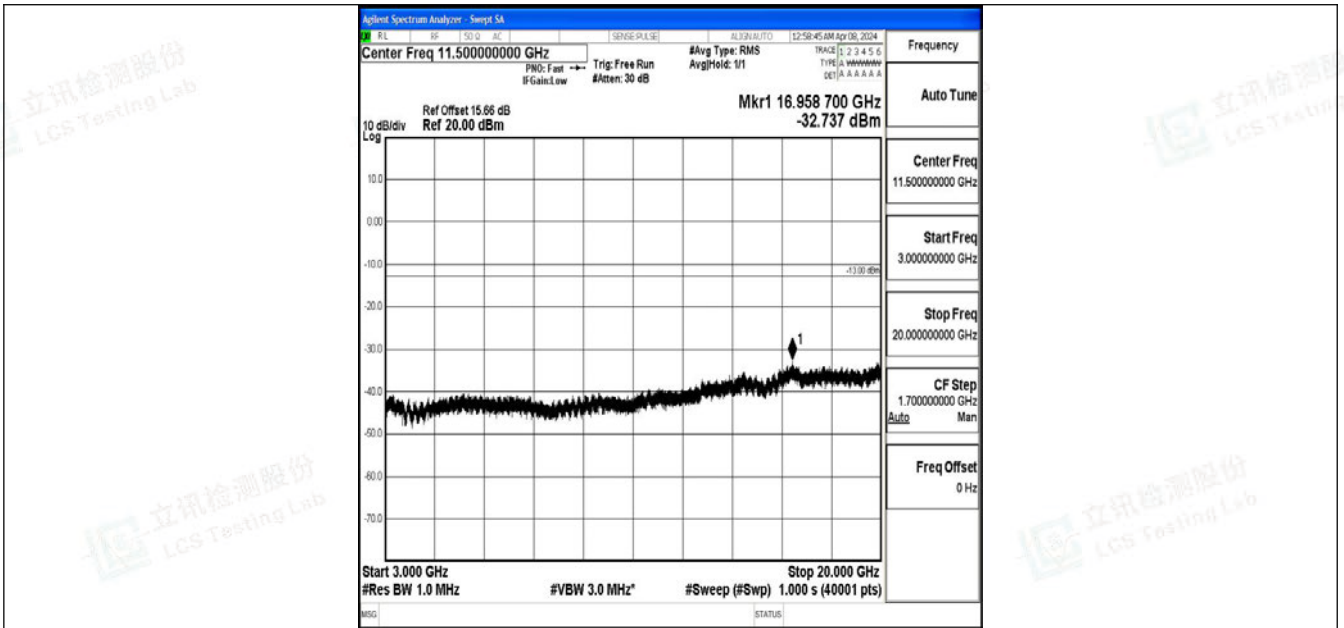

Band2_15MHz_64QAM_18900_1RB#0_0.15~30_0.15~30

Band2_15MHz_64QAM_18900_1RB#0_30~1000_30~1000

Band2_15MHz_64QAM_18900_1RB#0_1000~3000_1000~3000

Band2_15MHz_64QAM_18900_1RB#0_3000~20000_3000~20000

Band2_15MHz_QPSK_19125_1RB#0_0.009~0.15_0.009~0.15