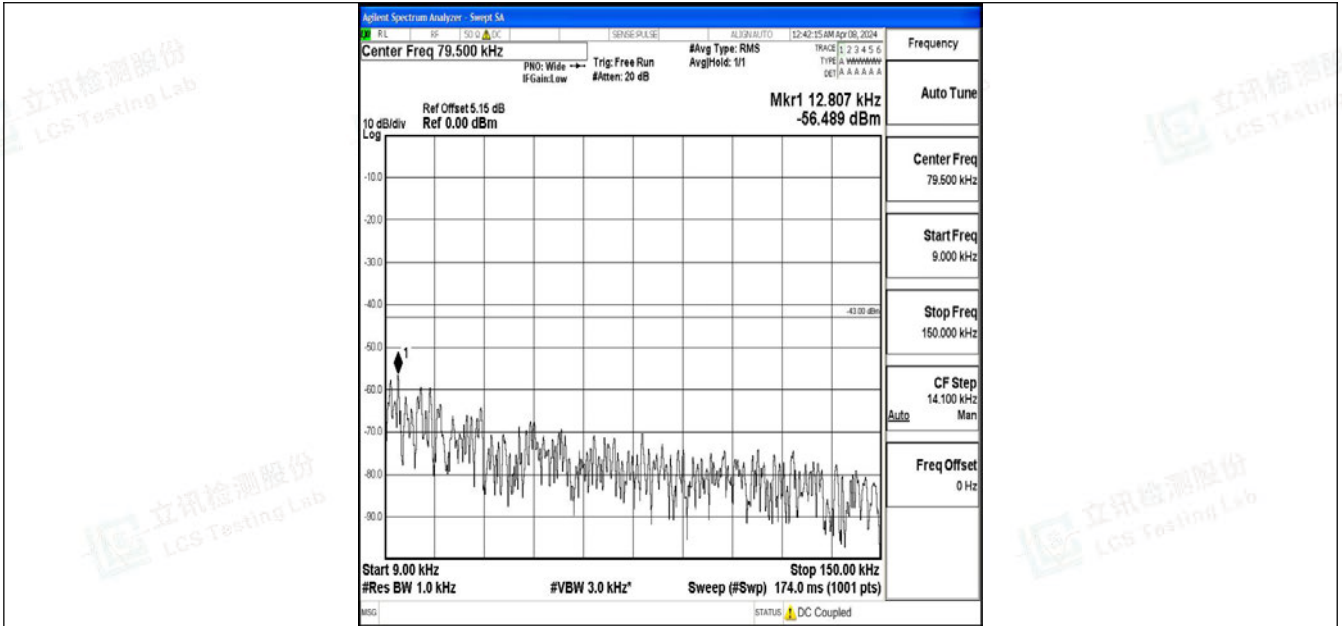

Band2_10MHz_QPSK_18900_1RB#0_0.15~30_0.15~30

Band2_10MHz_QPSK_18900_1RB#0_30~1000_30~1000

Band2_10MHz_QPSK_18900_1RB#0_1000~3000_1000~3000

Band2_10MHz_QPSK_18900_1RB#0_3000~20000_3000~20000

Band2_10MHz_64QAM_18900_1RB#0_0.009~0.15_0.009~0.15