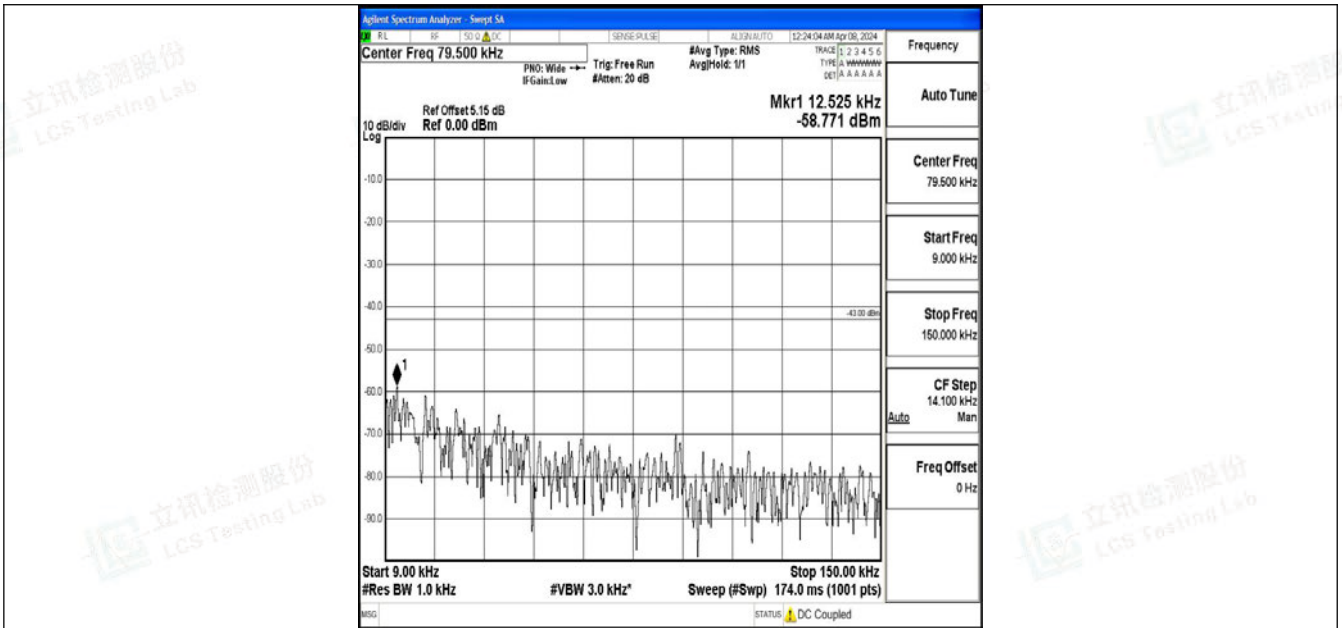

Band2_5MHz_QPSK_18625_1RB#0_0.15~30_0.15~30

Band2_5MHz_QPSK_18625_1RB#0_30~1000_30~1000

Band2_5MHz_QPSK_18625_1RB#0_1000~3000_1000~3000

Band2_5MHz_QPSK_18625_1RB#0_3000~20000_3000~20000

Band2_5MHz_64QAM_18625_1RB#0_0.009~0.15_0.009~0.15