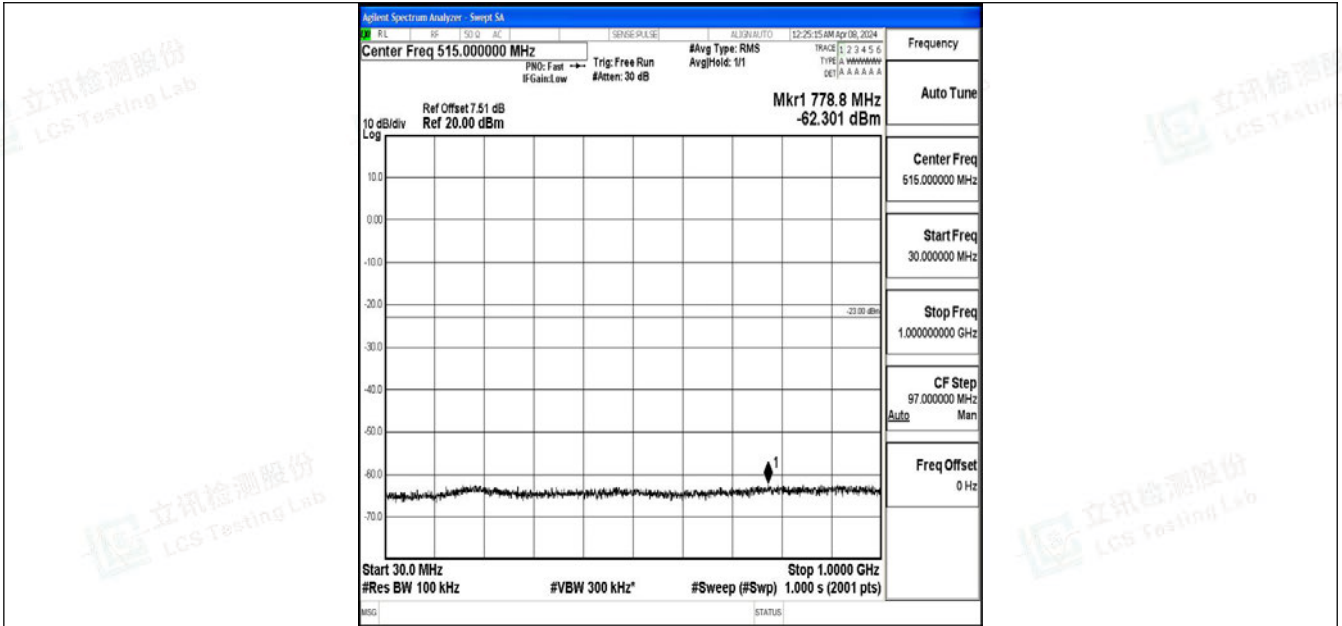

Band2_5MHz_64QAM_18900_1RB#0_0.15~30_0.15~30

Band2_5MHz_64QAM_18900_1RB#0_30~1000_30~1000