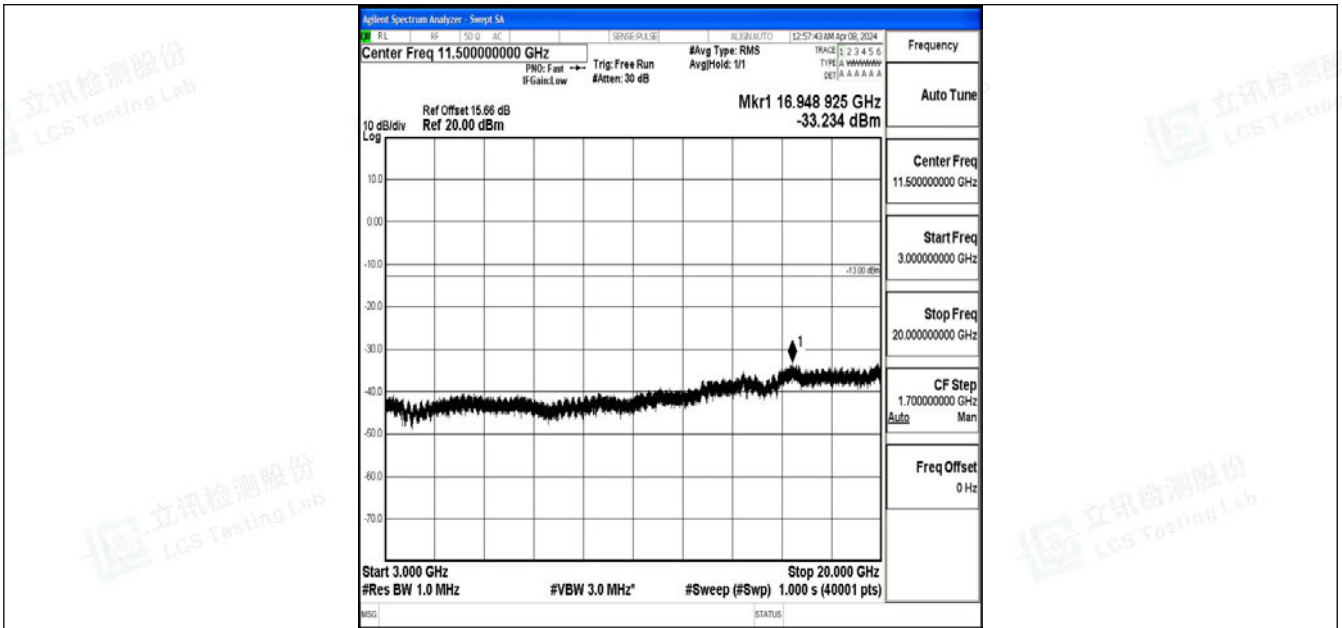

Band2_15MHz_64QAM_18675_1RB#0_0.15~30_0.15~30

Band2_15MHz_64QAM_18675_1RB#0_30~1000_30~1000

Band2_15MHz_64QAM_18675_1RB#0_1000~3000_1000~3000

Band2_15MHz_64QAM_18675_1RB#0_3000~20000_3000~20000

Band2_15MHz_QPSK_18900_1RB#0_0.009~0.15_0.009~0.15