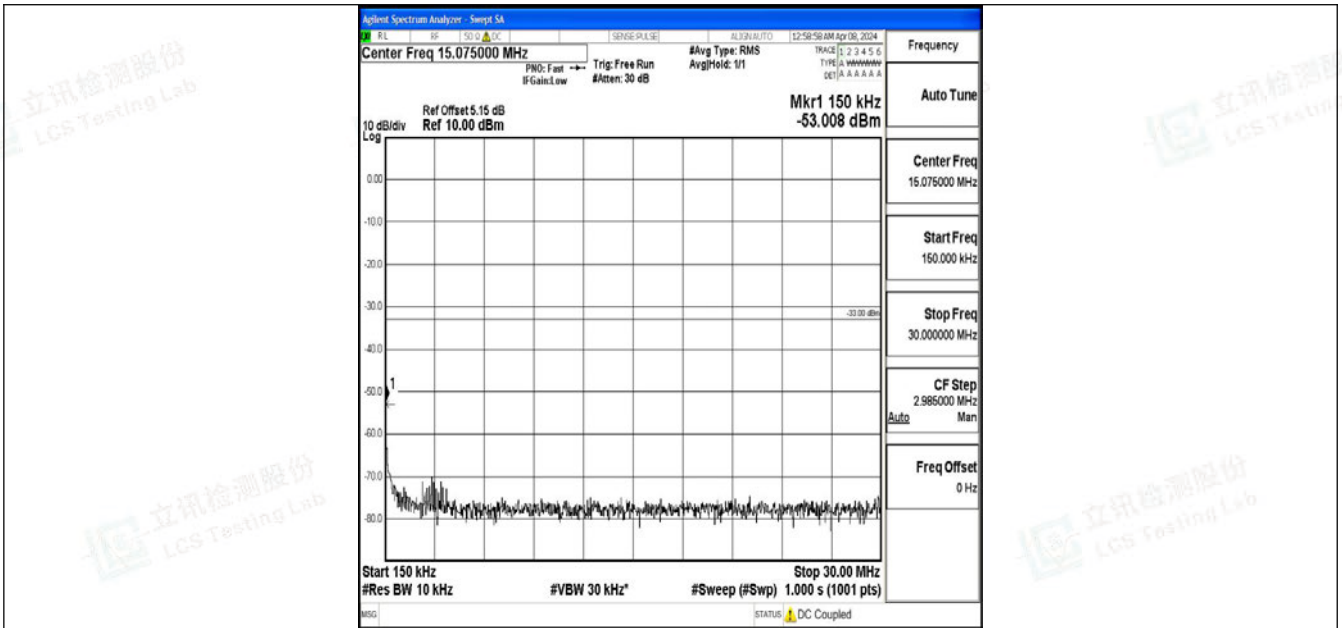

Band2_15MHz_64QAM_18900_1RB#0_0.15~30_0.15~30

Band2_15MHz_64QAM_18900_1RB#0_30~1000_30~1000

Band2_15MHz_64QAM_18900_1RB#0_1000~3000_1000~3000

Band2_15MHz_64QAM_18900_1RB#0_3000~20000_3000~20000

Band2_15MHz_QPSK_19125_1RB#0_0.009~0.15_0.009~0.15