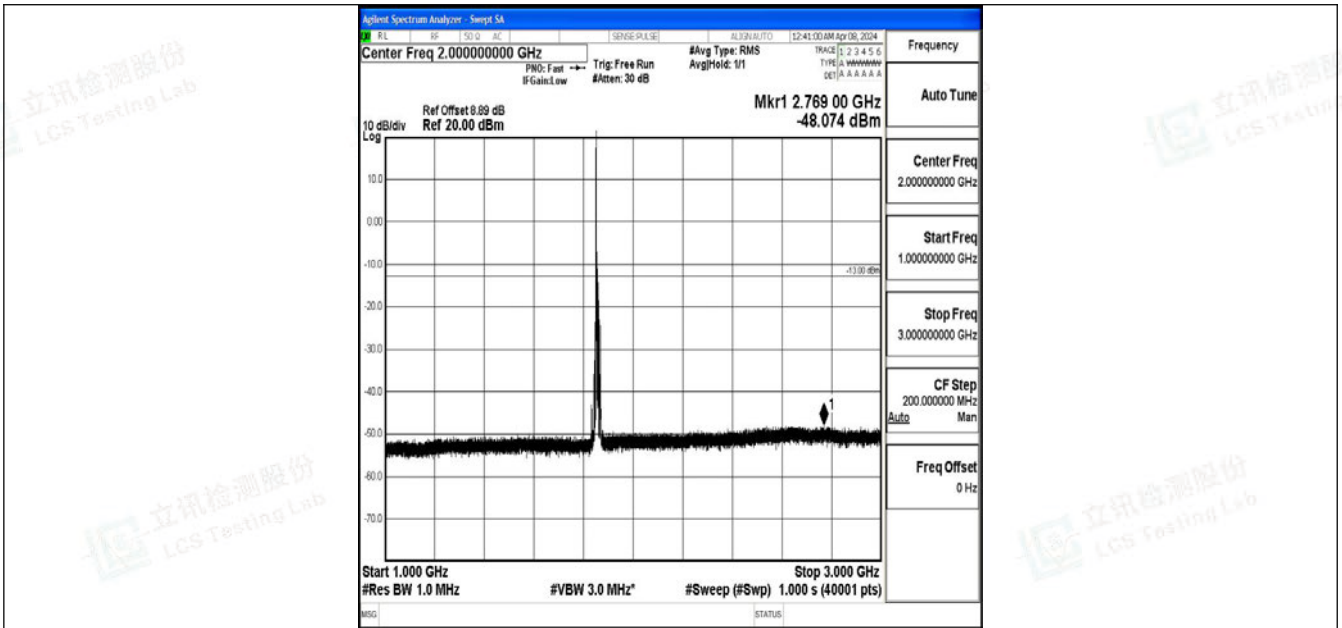

Band2_10MHz_QPSK_18650_1RB#0_30~1000_30~1000

Band2_10MHz_QPSK_18650_1RB#0_1000~3000_1000~3000