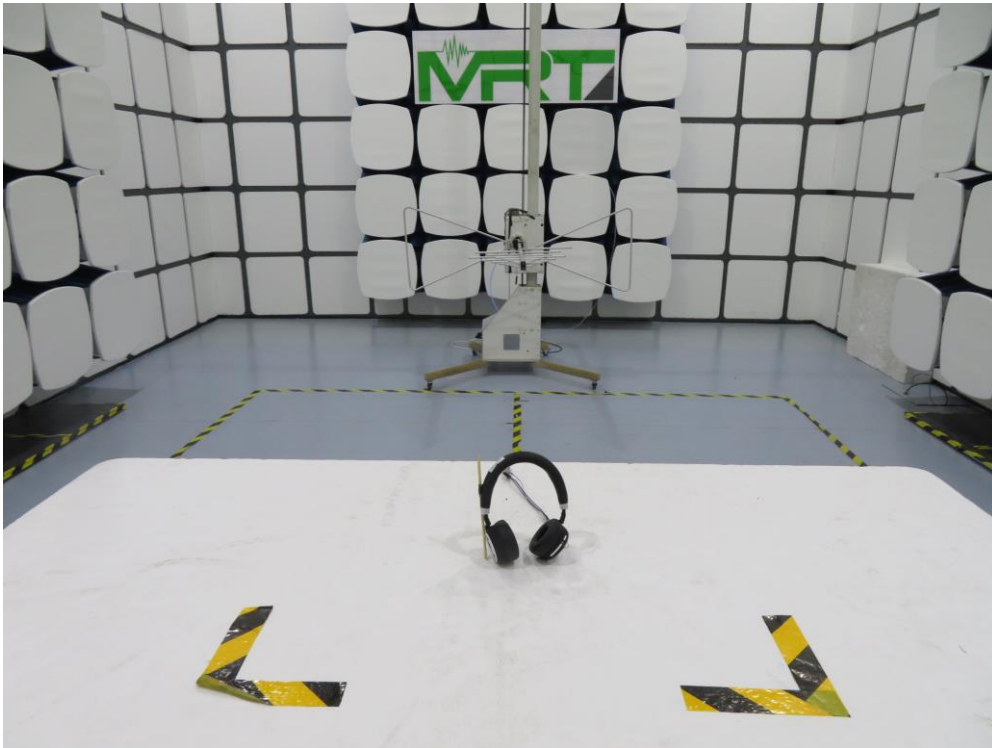

FCC Part 15C Test Setup Photograph

Description: Front View of Conducted Emission Test Setup for Power Port

Description: Back View of Conducted Emission Test Setup for Power Port

Description: Radiated Emission Test Setup for below 1GHz

Description: Radiated Emission Test Setup for above 1GHz