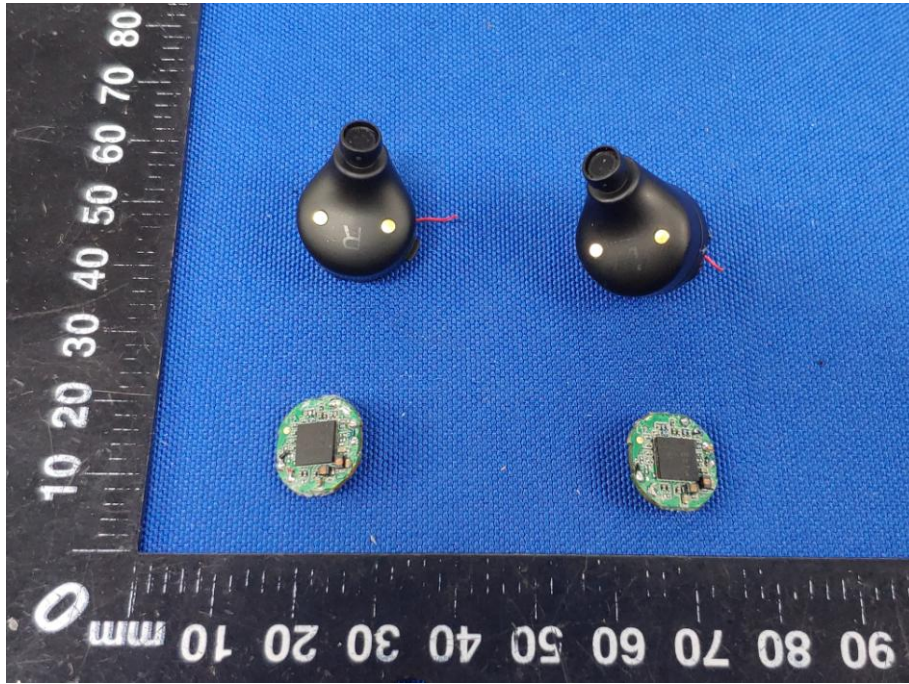

Appendix B: Photographs of EUT

Product: Monster Bluetooth Headphones

Model: MH21902

Internal Photos

Antenna