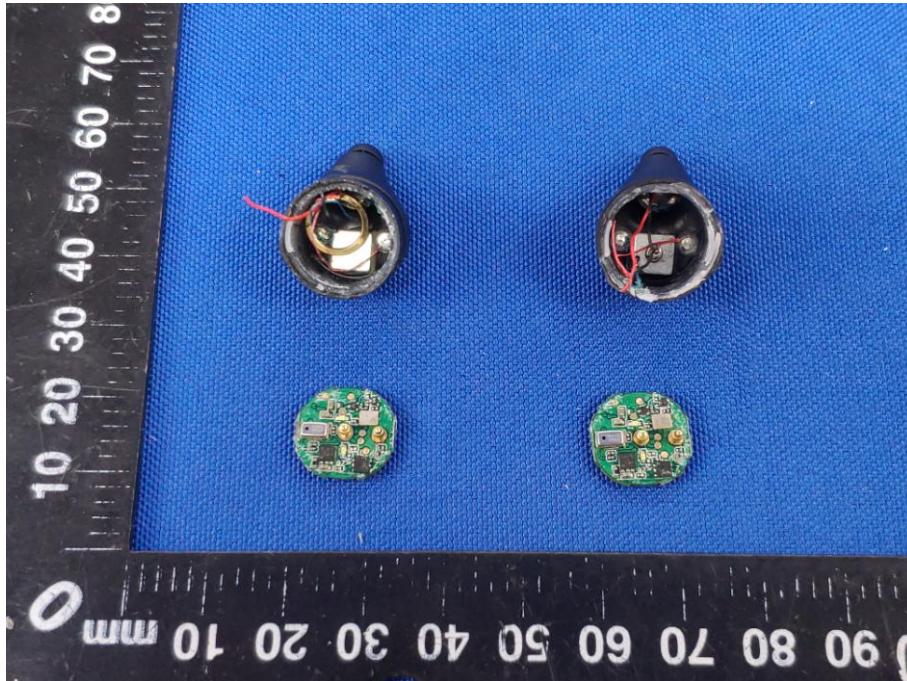

Appendix B: Photographs of EUT

Product: Monster Bluetooth Headphones

Model: MH21902

Internal Photos

Antenna