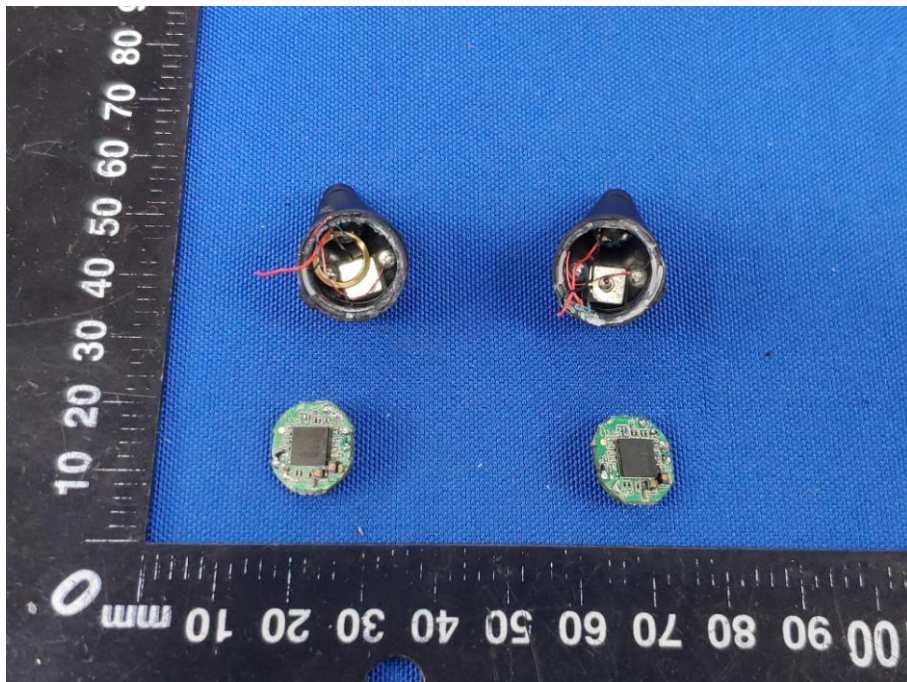

Appendix B: Photographs of EUT

Product: Monster Bluetooth Headphones

Model: MH21902

Internal Photos

Antenna