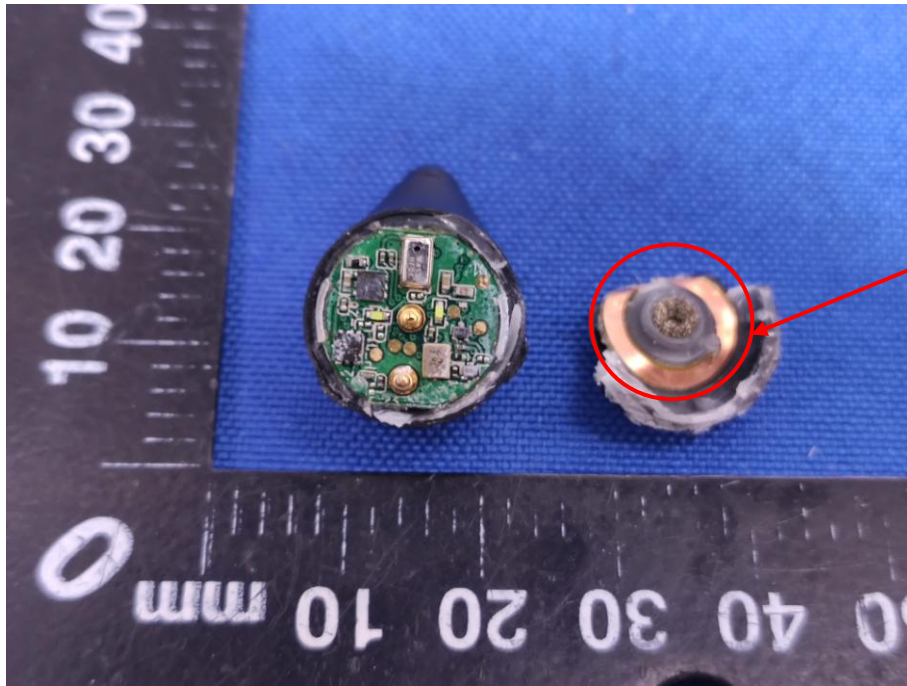

Appendix B: Photographs of EUT

Product: Monster Bluetooth Headphones

Model: MH21902

Internal Photos

Antenna