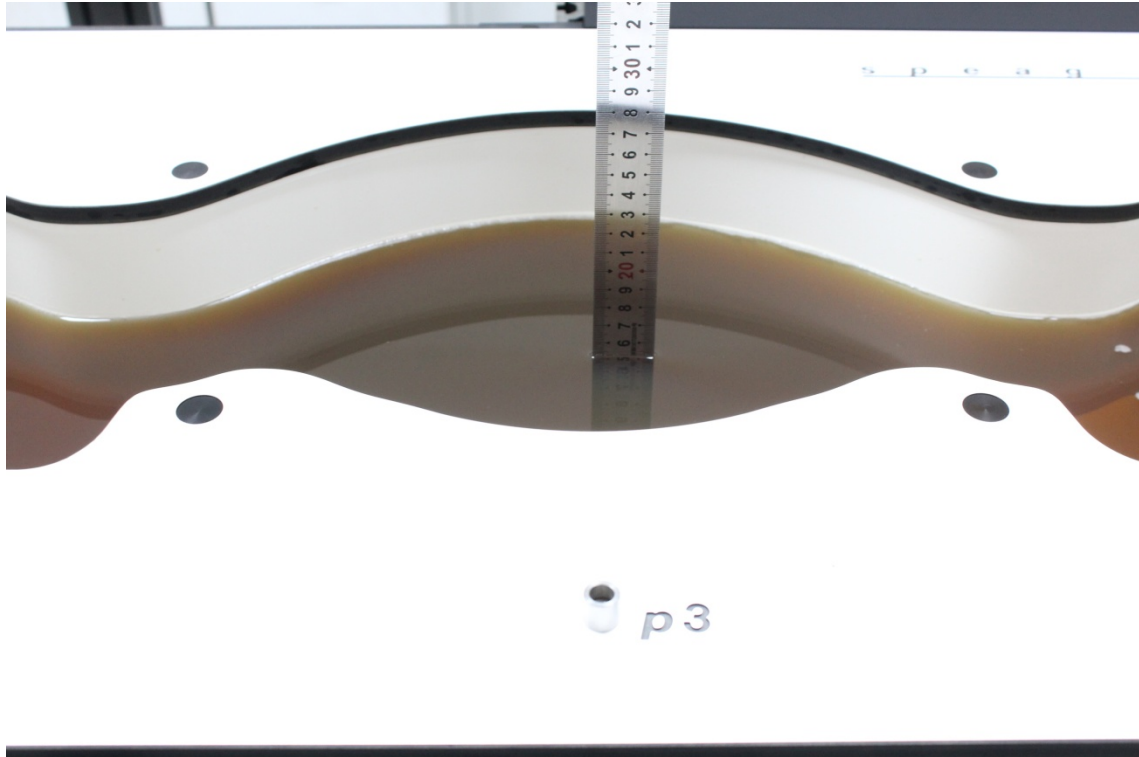

APPENDIX B EUT TEST POSITION PHOTOS

Liquid depth $\geq 15\text{cm}$

- Phantom: SAM-Twin V8.0 P1aP2a; Type: QD 000 P41 AA ; Serial: 1962

Body Screen Back Setup Photo

Body Screen Top Setup Photo