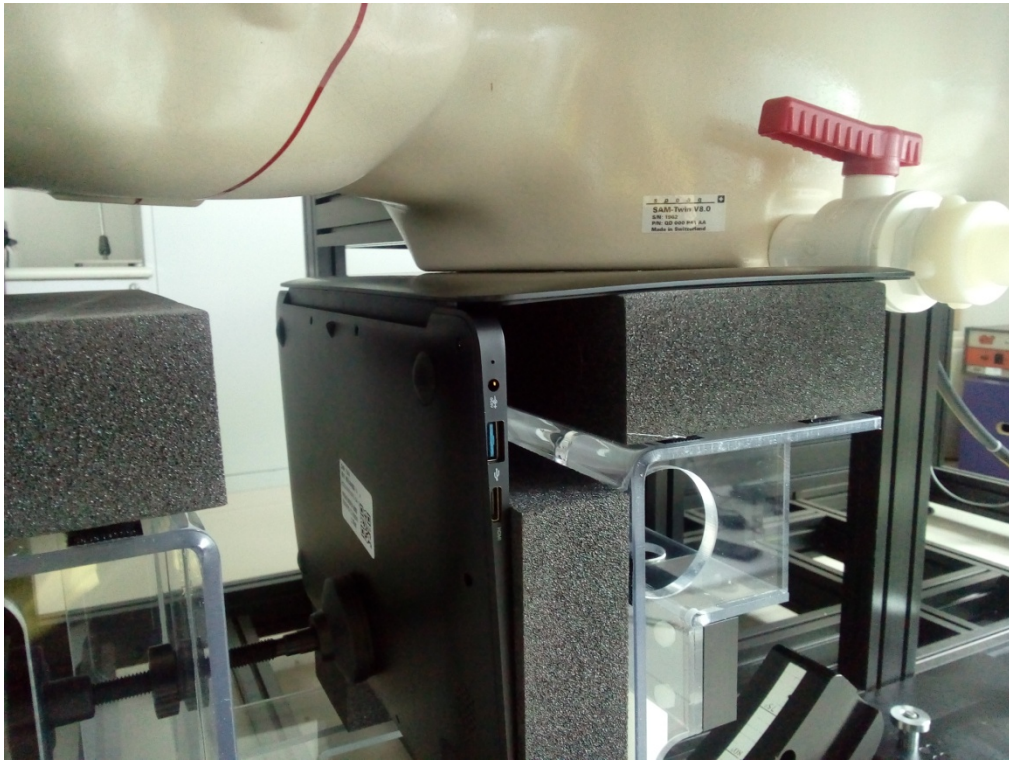

APPENDIX B EUT TEST POSITION PHOTOS

Liquid depth $\geq 15\text{cm}$

- Phantom: SAM-Twin V8.0 P1aP2a; Type: QD 000 P41 AA ; Serial: 1962

Body Screen Back Setup Photo

Body Screen Top Setup Photo