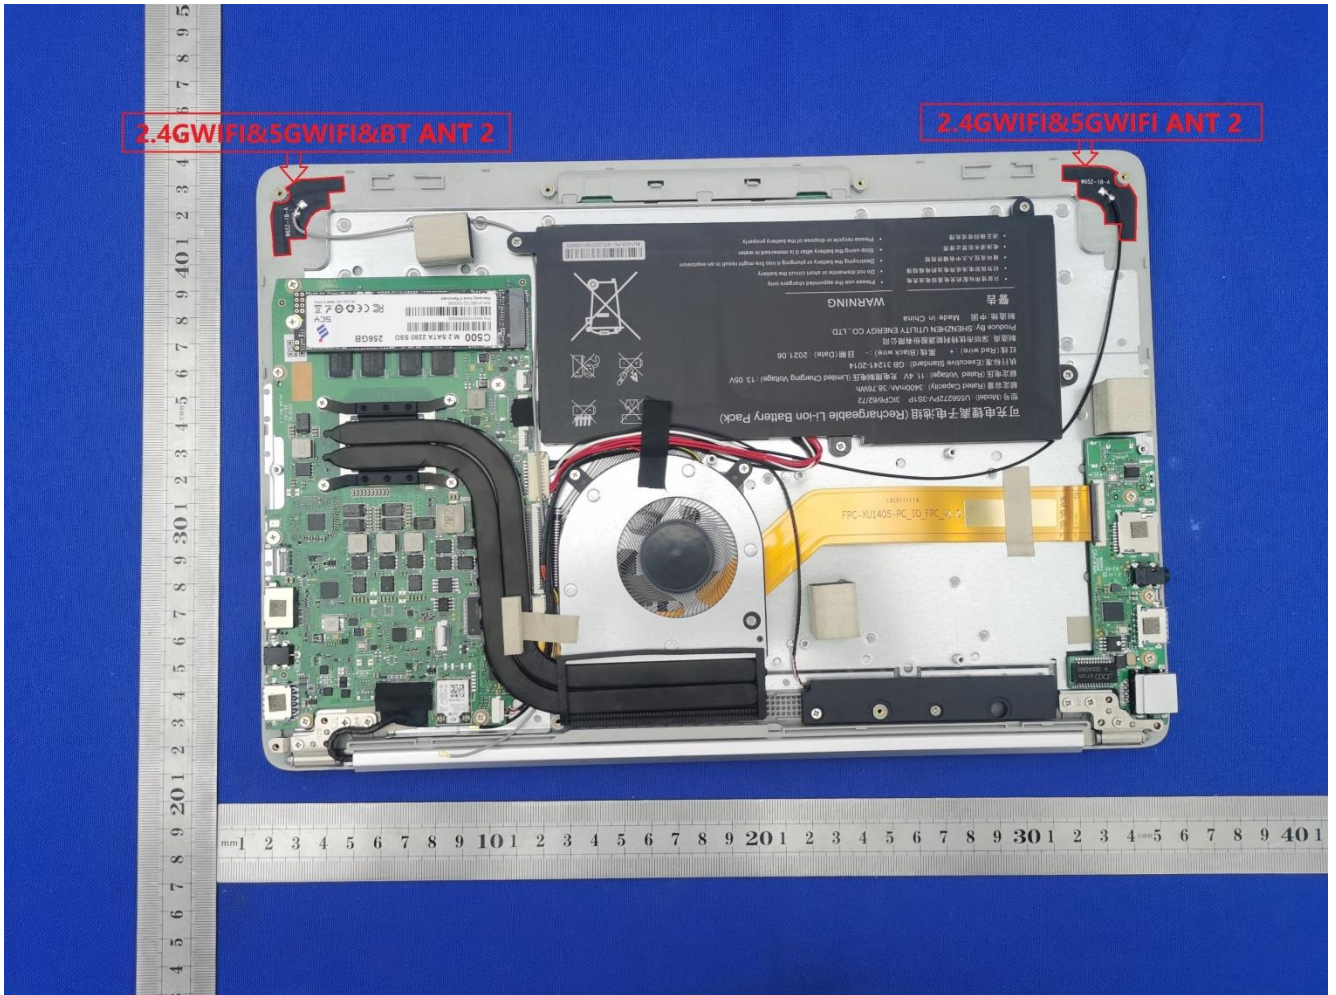

EUT Photos (Model: PN1404P)

### EUT Antenna Locations

**SAR Test Setup Photos**

Body

ANT 1 Back side (0mm)

ANT 2 Back side(0mm)