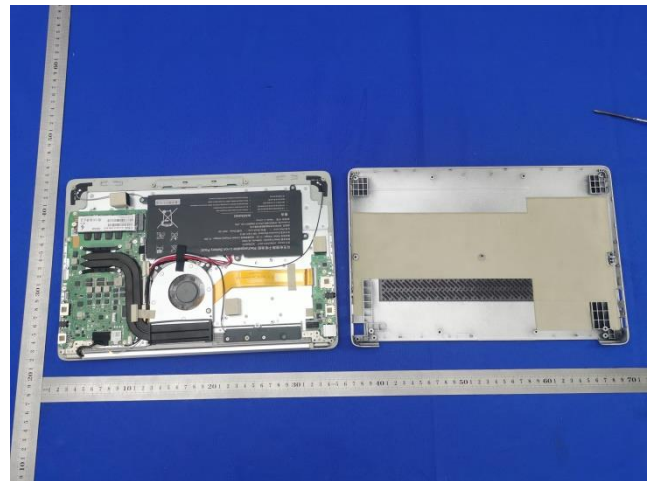

EUT Photos (Model: PN1404P)

### EUT Antenna Locations

**SAR Test Setup Photos**

Body

ANT 1 Back side (0mm)

ANT 2 Back side(0mm)