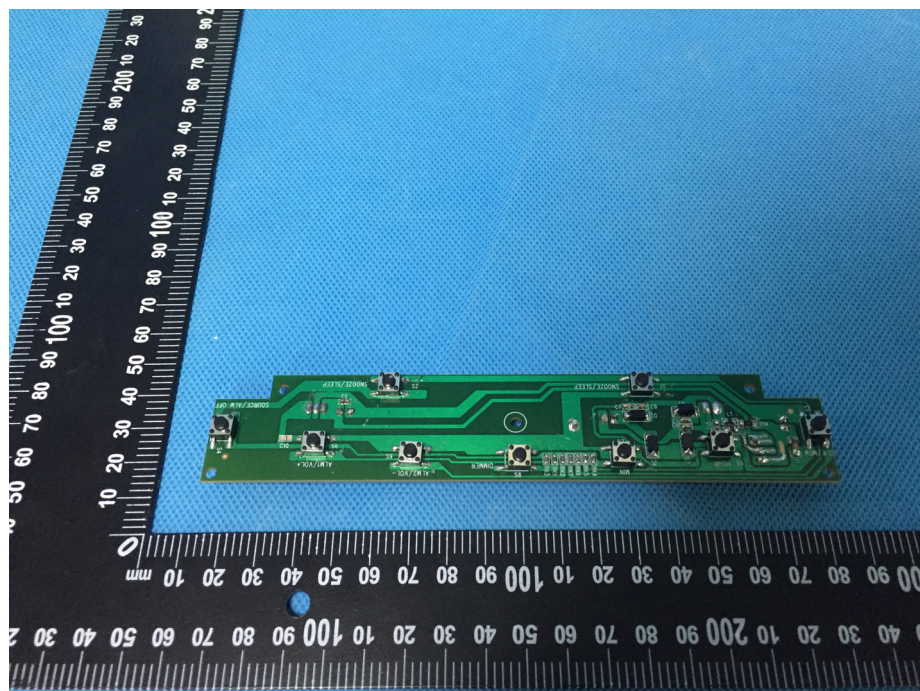

Reference No.: WTD19S07047111W

### Model PR002BT - Internal Photos

Reference No.: WTD19S07047111W

Reference No.: WTD19S07047111W