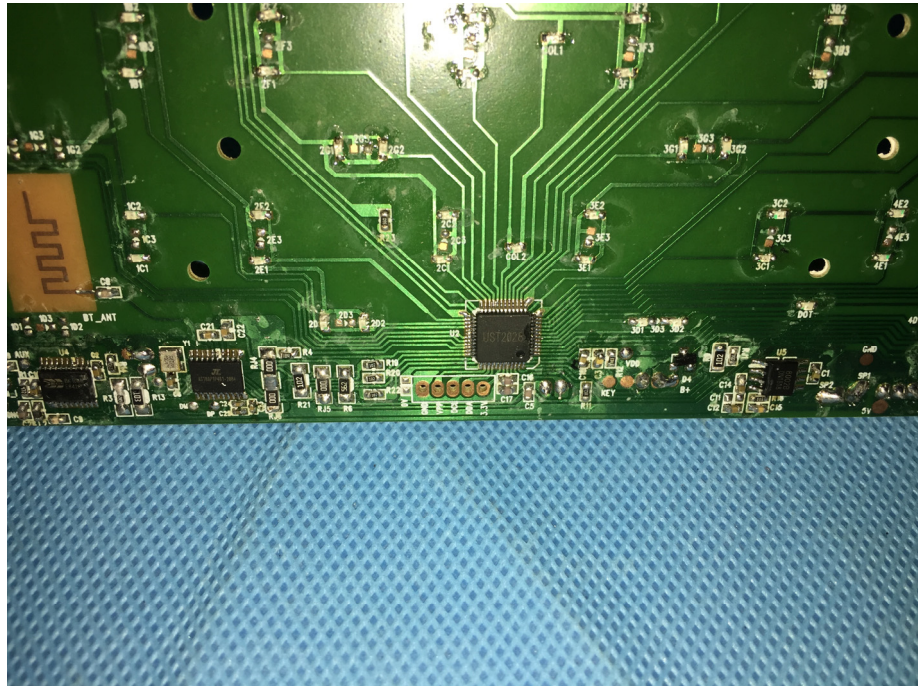

Reference No.: WTD19S07047111W

### Model PR002BT - Internal Photos

Reference No.: WTD19S07047111W

Reference No.: WTD19S07047111W