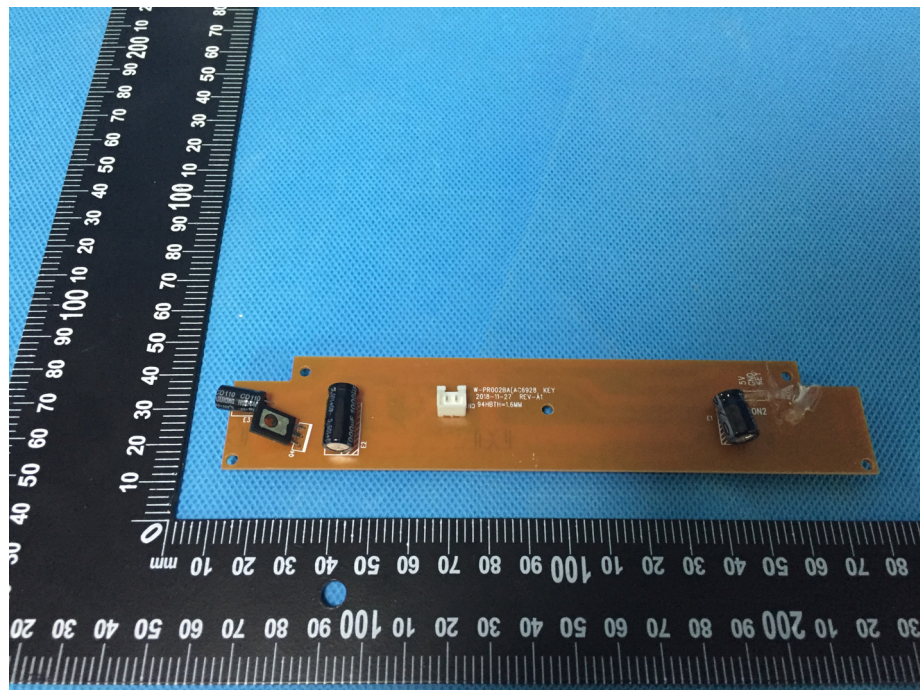

Reference No.: WTD19S07047111W

### Model PR002BT - Internal Photos

Reference No.: WTD19S07047111W

Reference No.: WTD19S07047111W