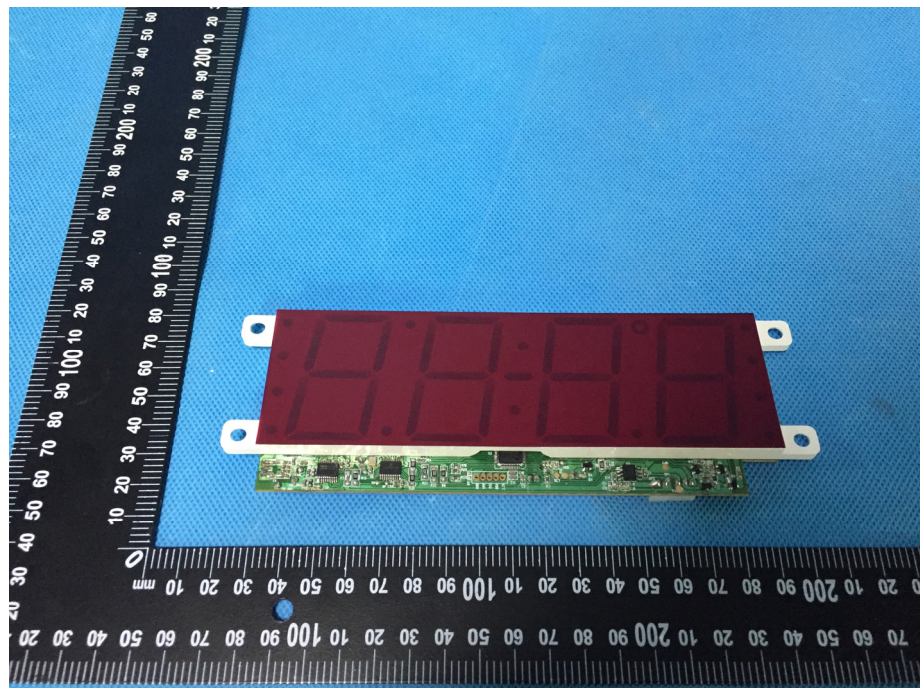

Reference No.: WTD19S07047111W

Model PR002BT - Internal Photos

Reference No.: WTD19S07047111W

Reference No.: WTD19S07047111W