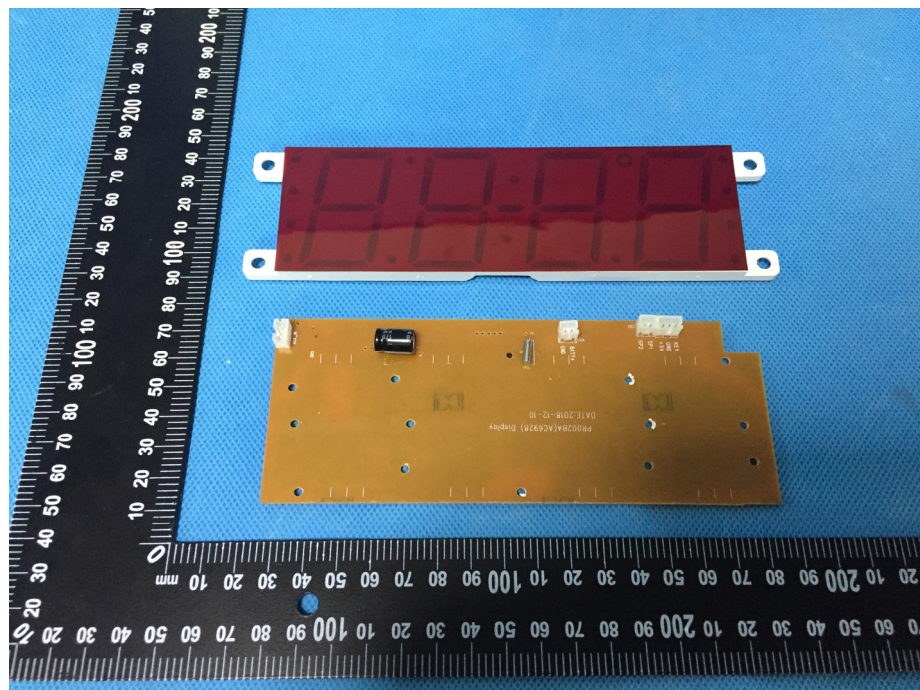

Reference No.: WTD19S07047111W

Model PR002BT - Internal Photos

Reference No.: WTD19S07047111W

Reference No.: WTD19S07047111W