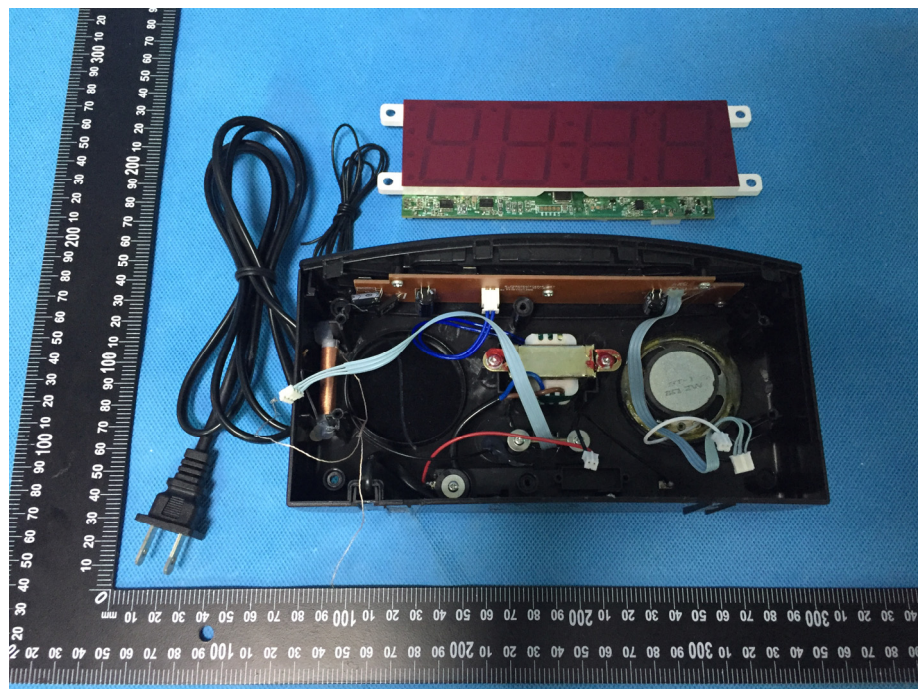

Reference No.: WTD19S07047111W

Model PR002BT - Internal Photos

Reference No.: WTD19S07047111W

Reference No.: WTD19S07047111W