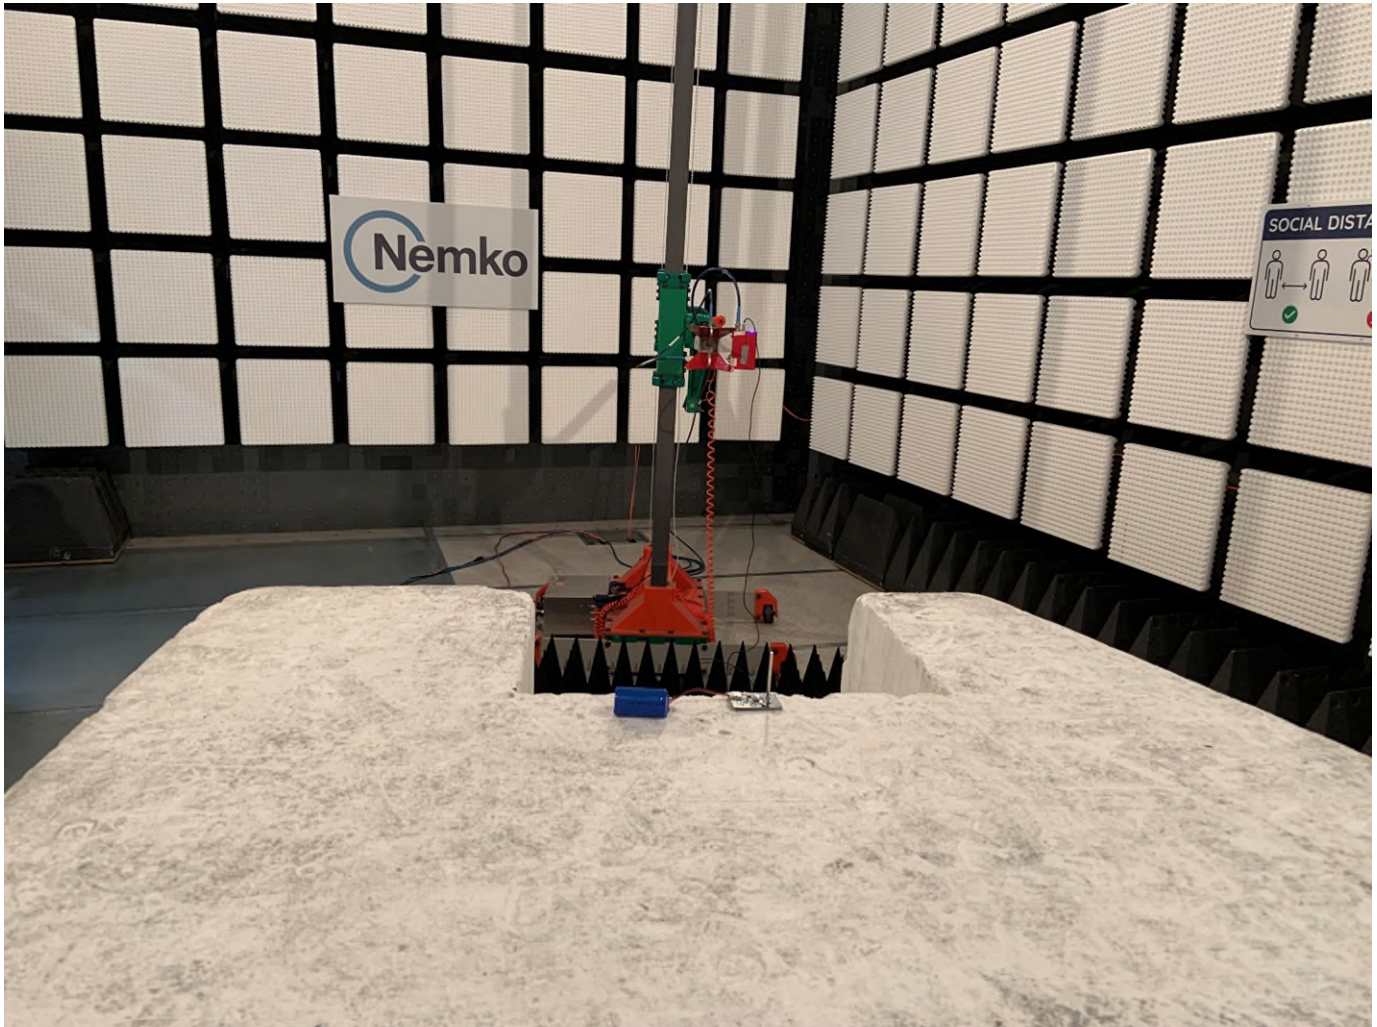

Setup photos NEX-446296

Section 1. Setup photos

1.1 Radiated Front view (30-1000 MHz)

1.2 Radiated back view (30-1000 MHz)

1.3 Radiated Front view (1-18 GHz)

1.4 Radiated back view (1-18 GHz)

1.5 Radiated Front view (18-25 GHz)

1.6 Radiated back view (18-25 GHz)