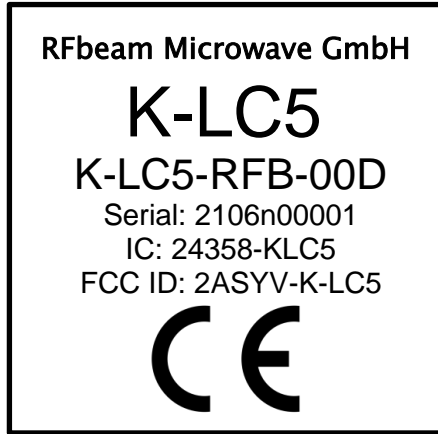

### Label Design

### Label Location

Permanently on the backside and in the middle of the shield cover.