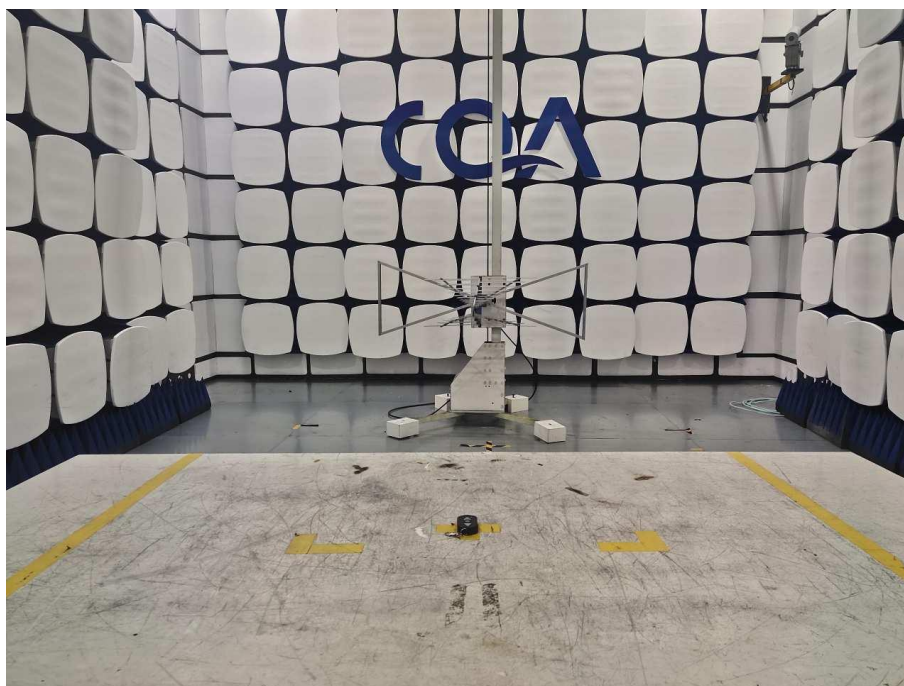

Setup photos

1 Photographs - EUT Test Setup

1.1 Radiated Emission

9kHz~30MHz:

30MHz~1GHz:

Above 1GHz: