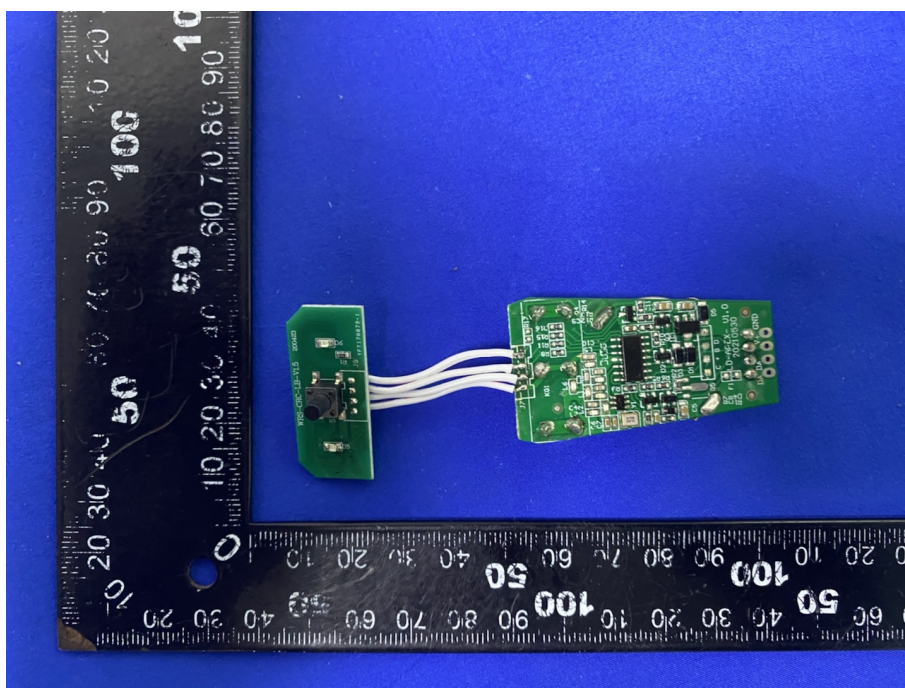

Internal photos

FCC ID:2ASYP-DW12K