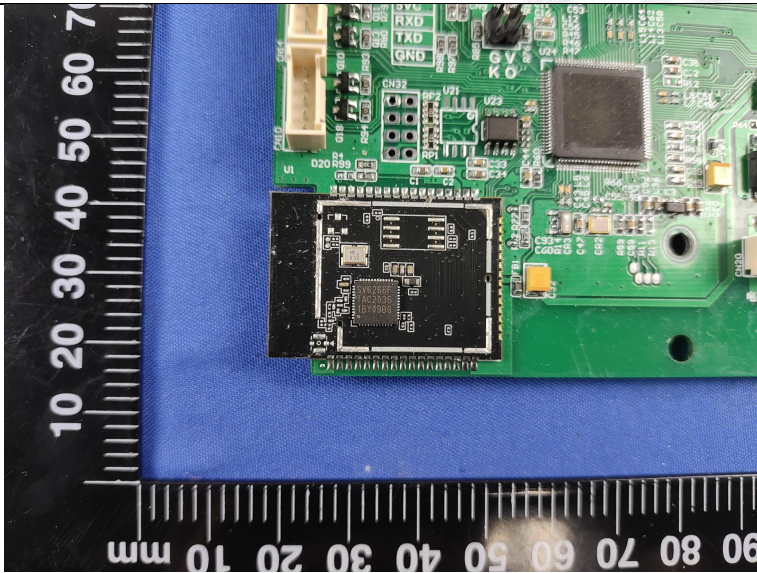

Internal Photos of EUT

FCC ID: 2ASYH-MS-001Q

Internal Photos of EUT

WiFi Antenna

BT
Antenna