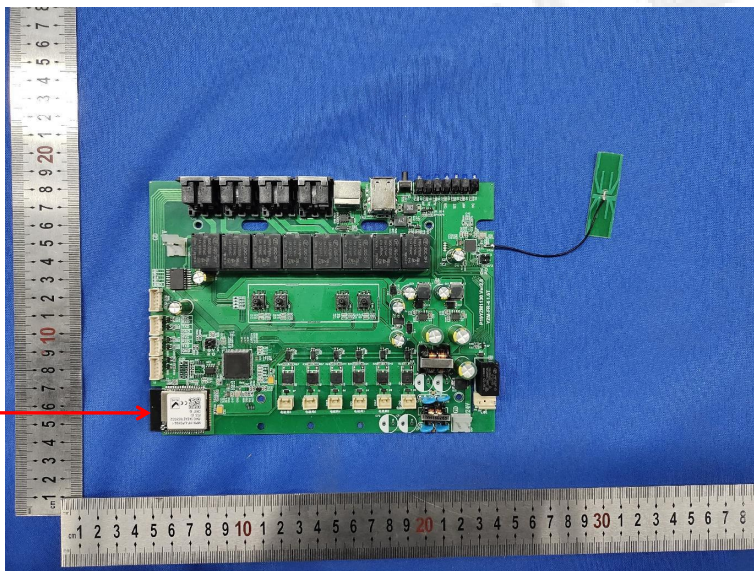

Internal Photos of EUT

FCC ID: 2ASYH-MS-001Q

Internal Photos of EUT

WiFi Antenna

BT
Antenna