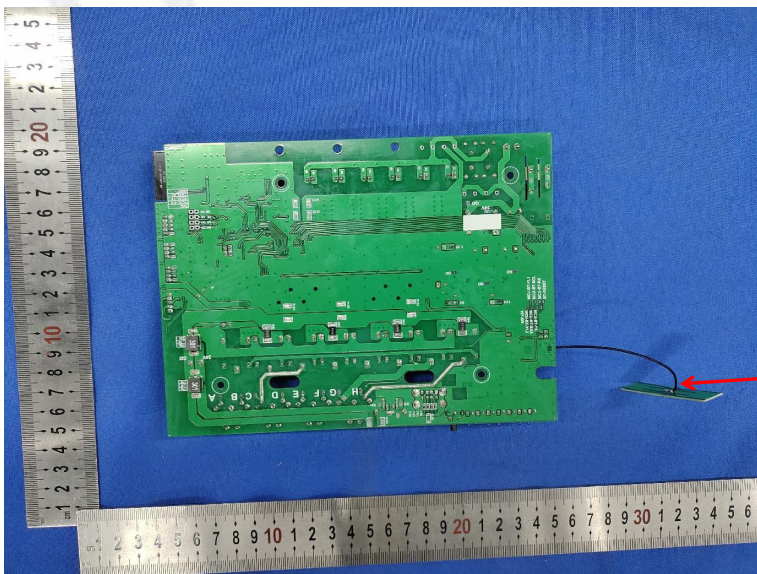

Internal Photos of EUT

FCC ID: 2ASYH-MS-001Q

Internal Photos of EUT

WiFi Antenna

BT
Antenna