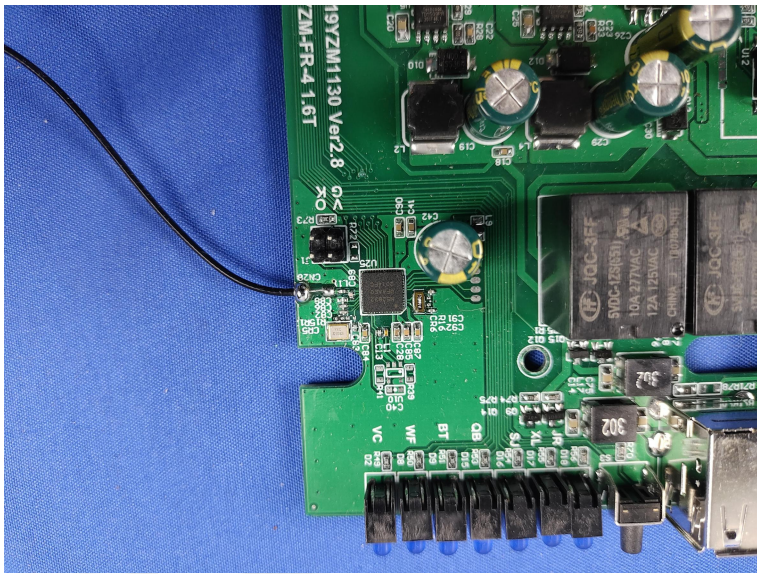

Internal Photos of EUT

FCC ID: 2ASYH-MS-001Q

Internal Photos of EUT

WiFi Antenna

BT
Antenna