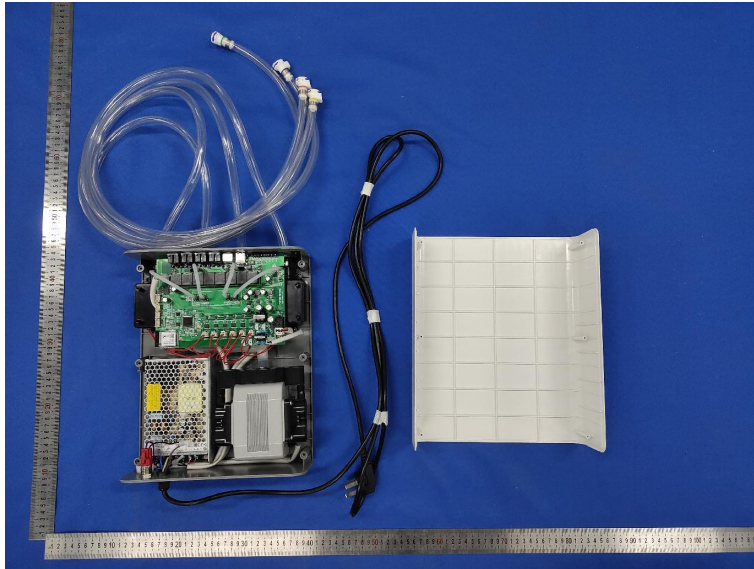

Internal Photos of EUT

FCC ID: 2ASYH-MS-001Q

Internal Photos of EUT

WiFi Antenna

BT
Antenna