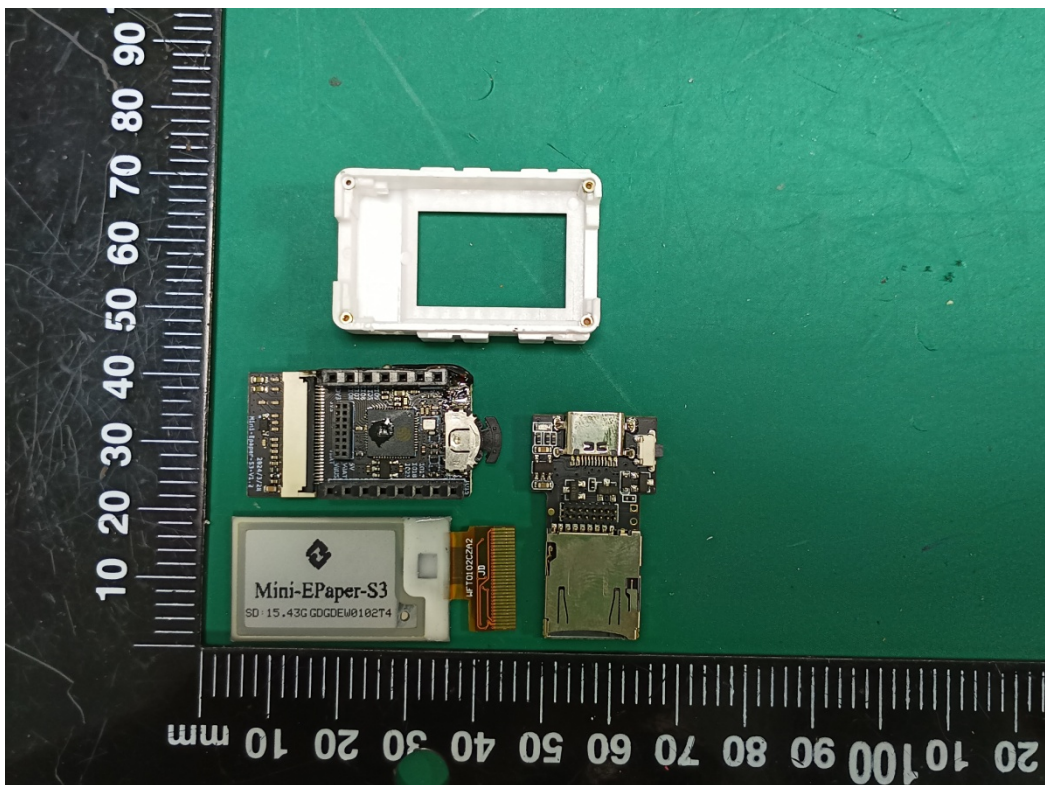

EUT INTERNAL PHOTOGRAPHS

BLE/2.4GWIFI ANT