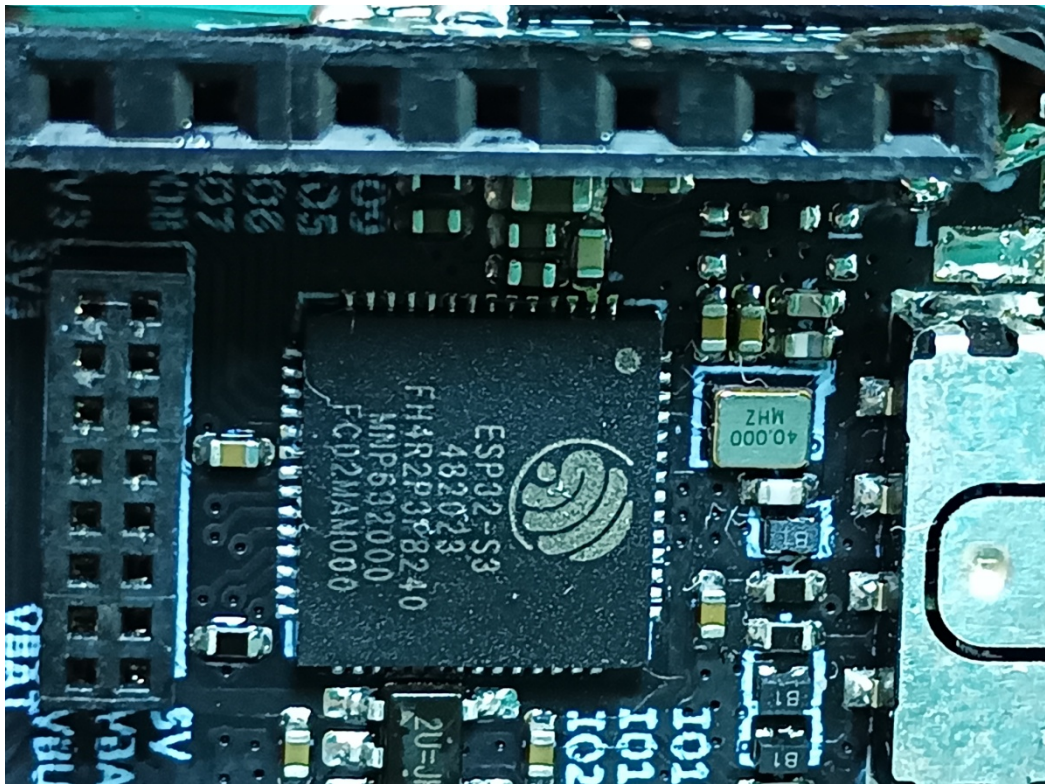

EUT INTERNAL PHOTOGRAPHS

BLE/2.4GWIFI ANT