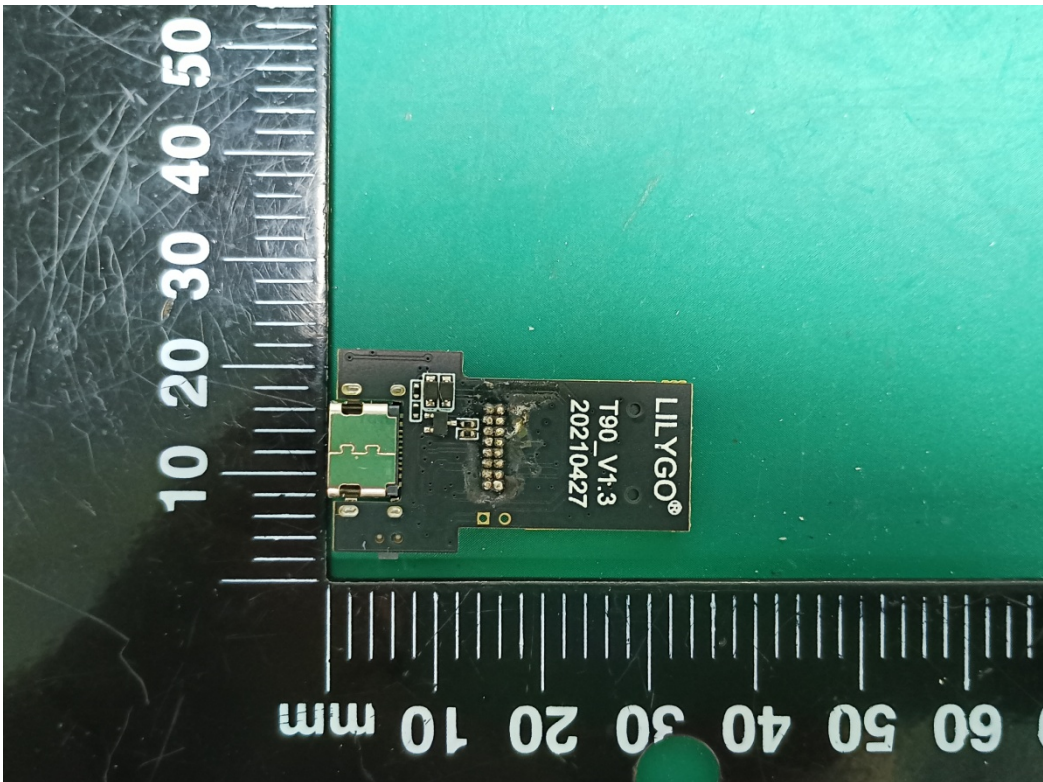

EUT INTERNAL PHOTOGRAPHS

BLE/2.4GWIFI ANT