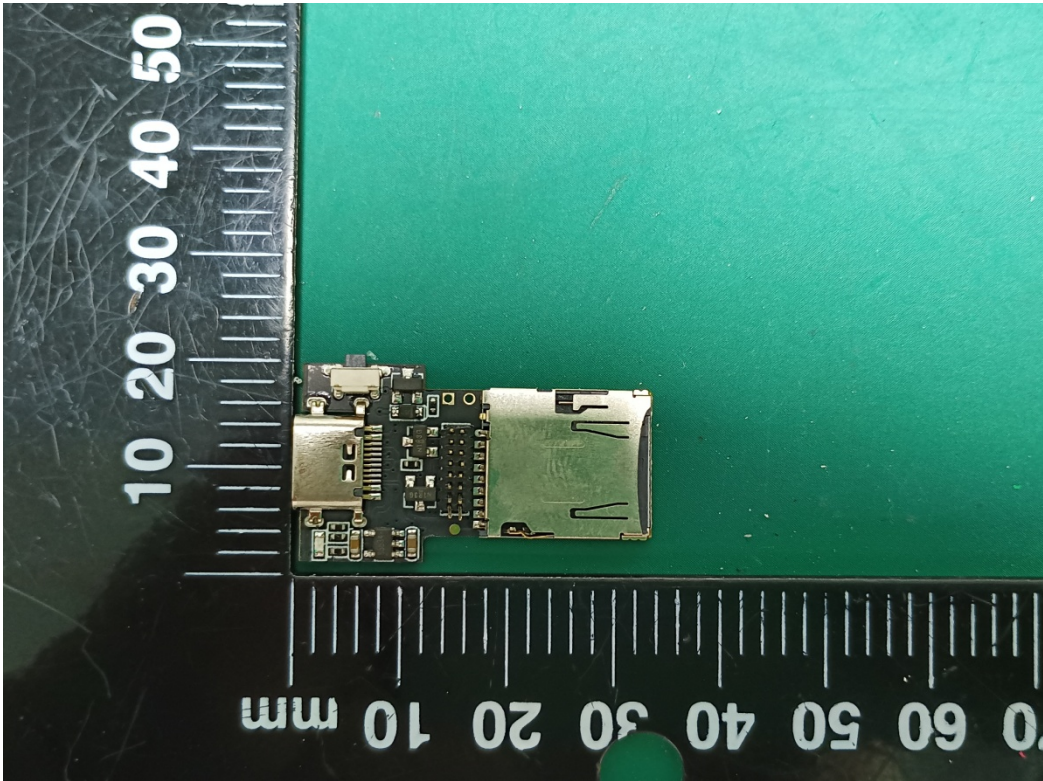

EUT INTERNAL PHOTOGRAPHS

BLE/2.4GWIFI ANT