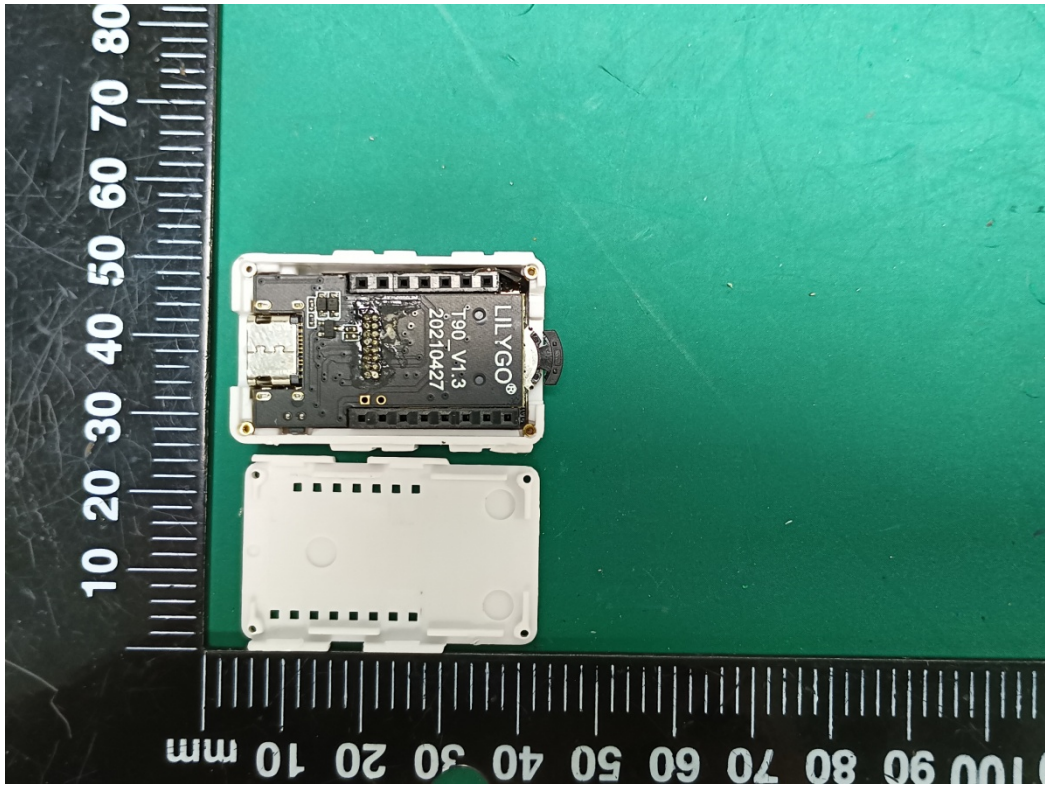

EUT INTERNAL PHOTOGRAPHS

BLE/2.4GWIFI ANT