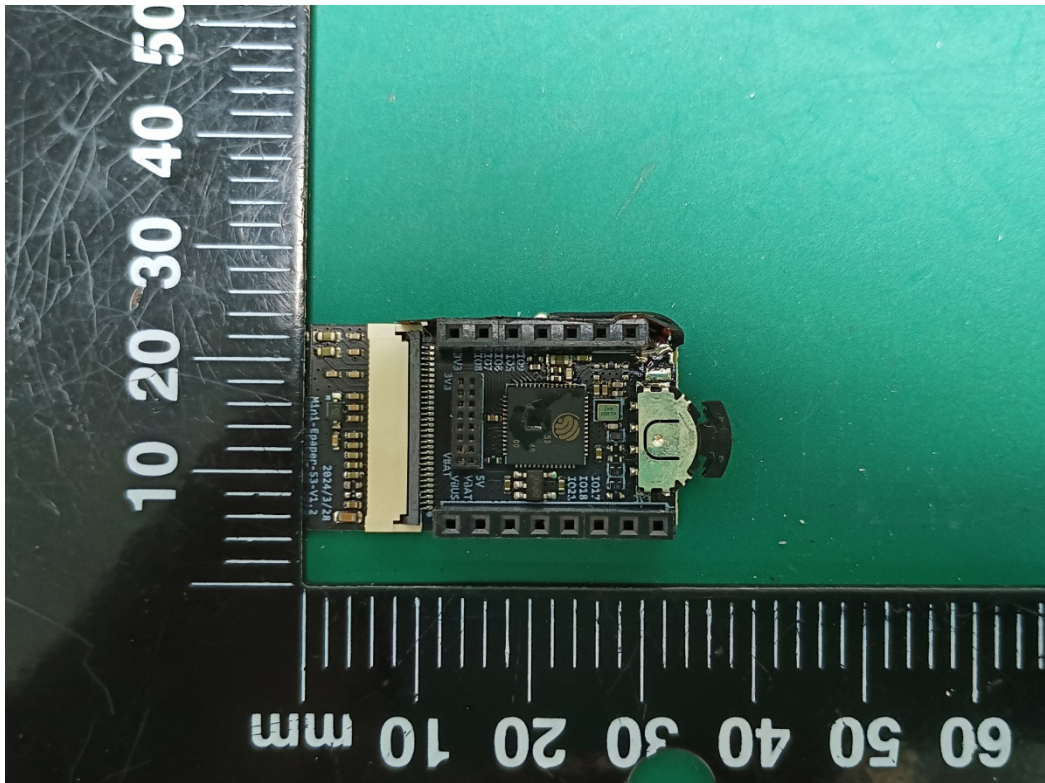

EUT INTERNAL PHOTOGRAPHS

BLE/2.4GWIFI ANT