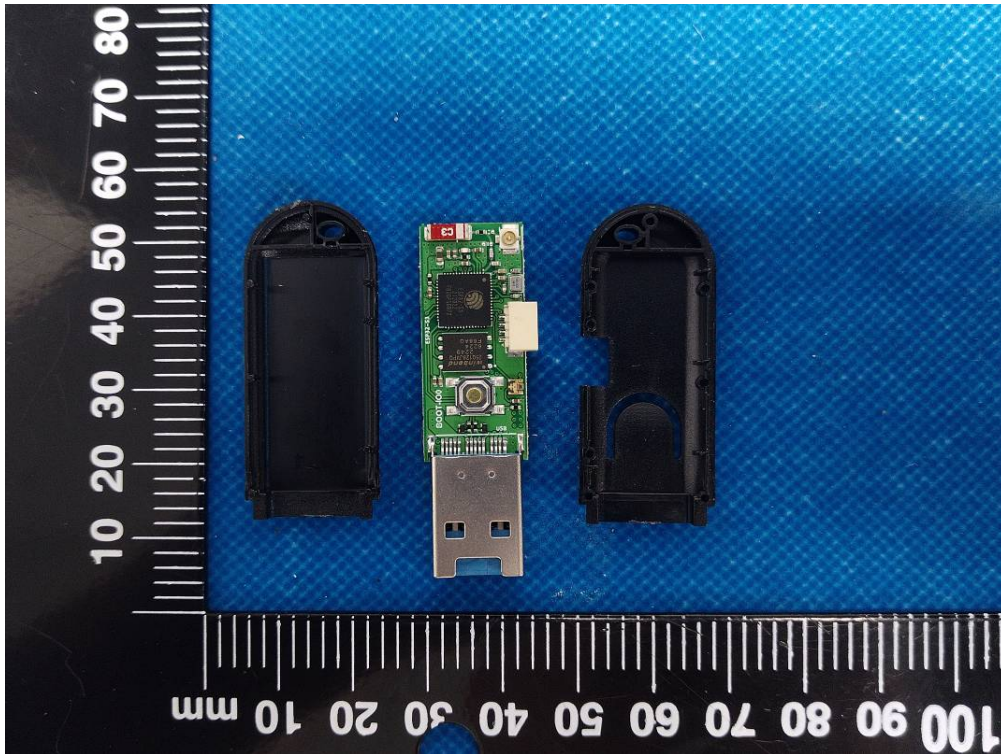

EUT INTERNAL PHOTOGRAPHS

Appearance design 1: colourless, with screen

Appearance design 2: black, with screen

Appearance design 3: colourless, without screen

Appearance design 4: black, without screen