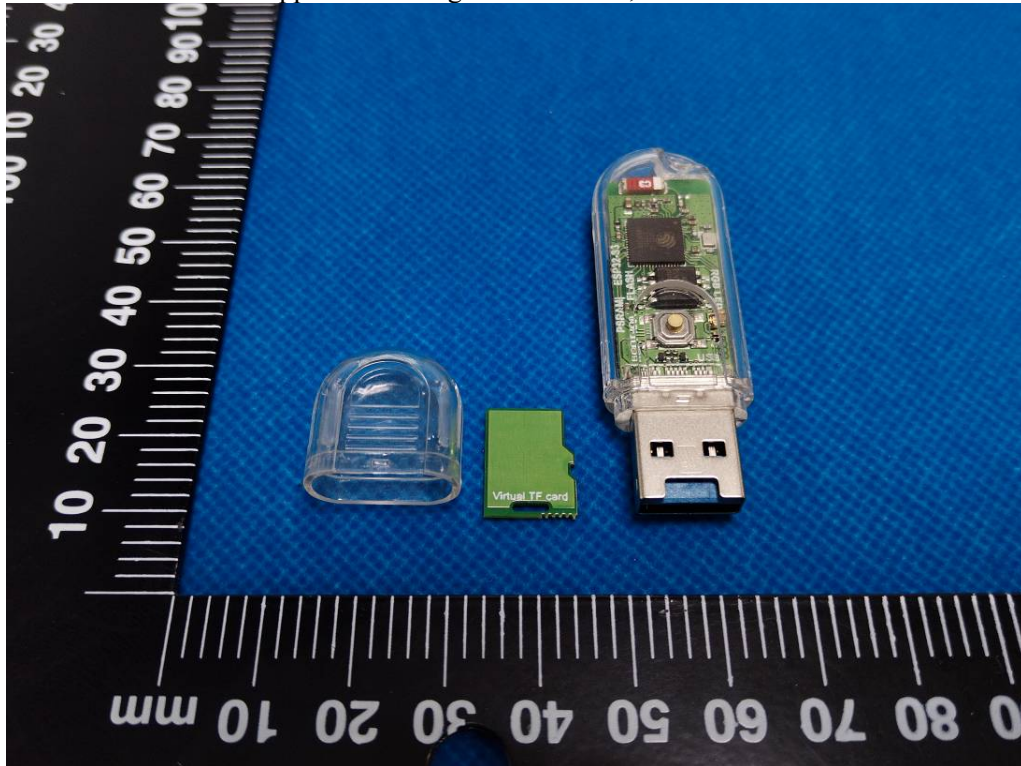

EUT INTERNAL PHOTOGRAPHS

Appearance design 1: colourless, with screen

Appearance design 2: black, with screen

Appearance design 3: colourless, without screen

Appearance design 4: black, without screen