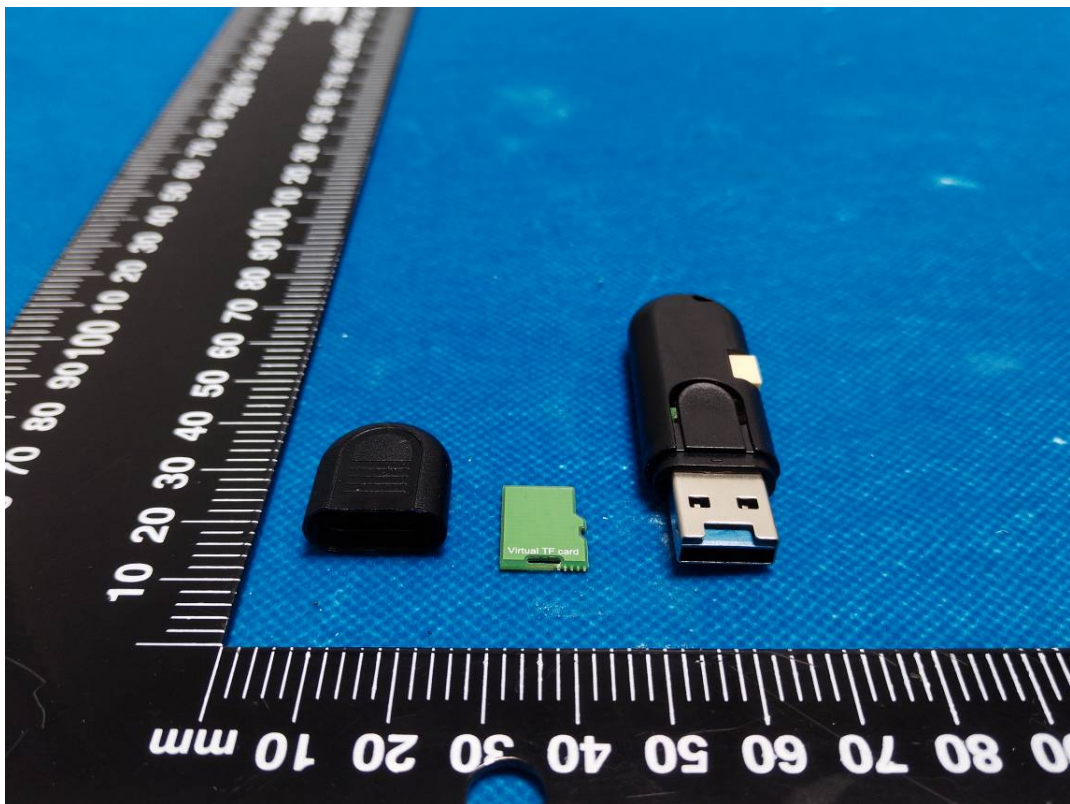

EUT INTERNAL PHOTOGRAPHS

Appearance design 1: colourless, with screen

Appearance design 2: black, with screen

Appearance design 3: colourless, without screen

Appearance design 4: black, without screen