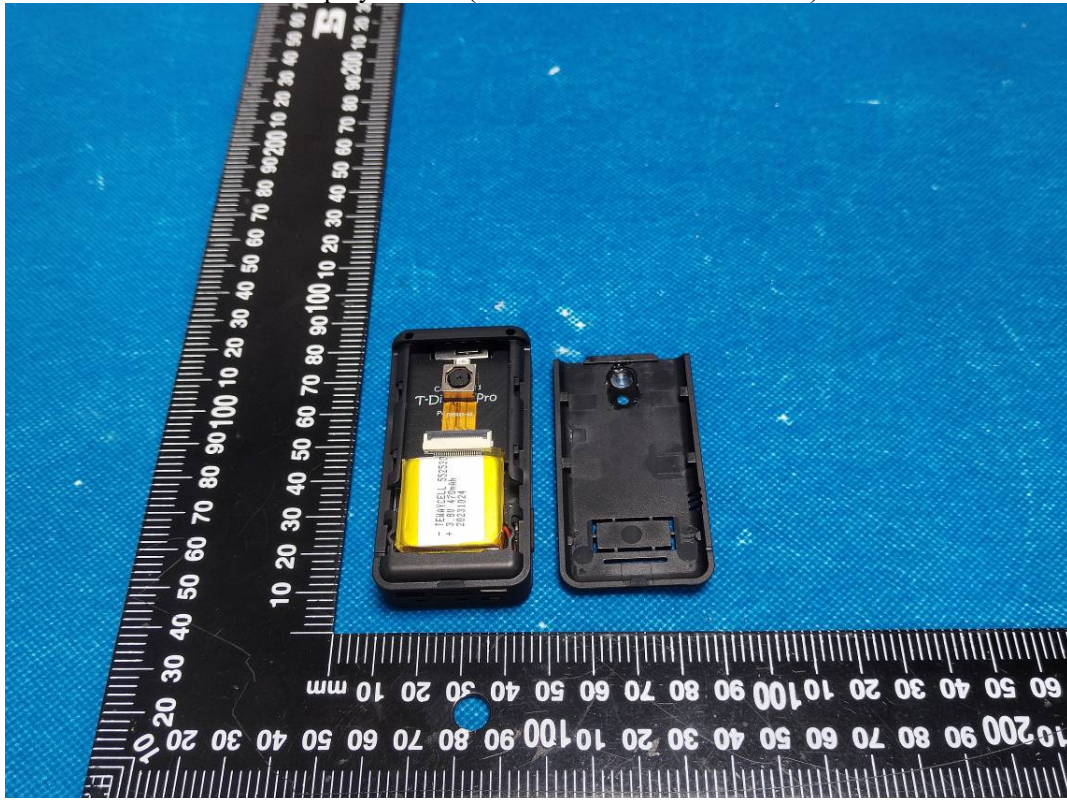

EUT INTERNAL PHOTOGRAPHS

T-Display-S3 Pro (Black Shell OV5640 Camera)

Antenna

T-Display-S3 Pro (White Shell)

Antenna

T-Display-S3 Pro (Black Shell GC0308 Camera)

Antenna