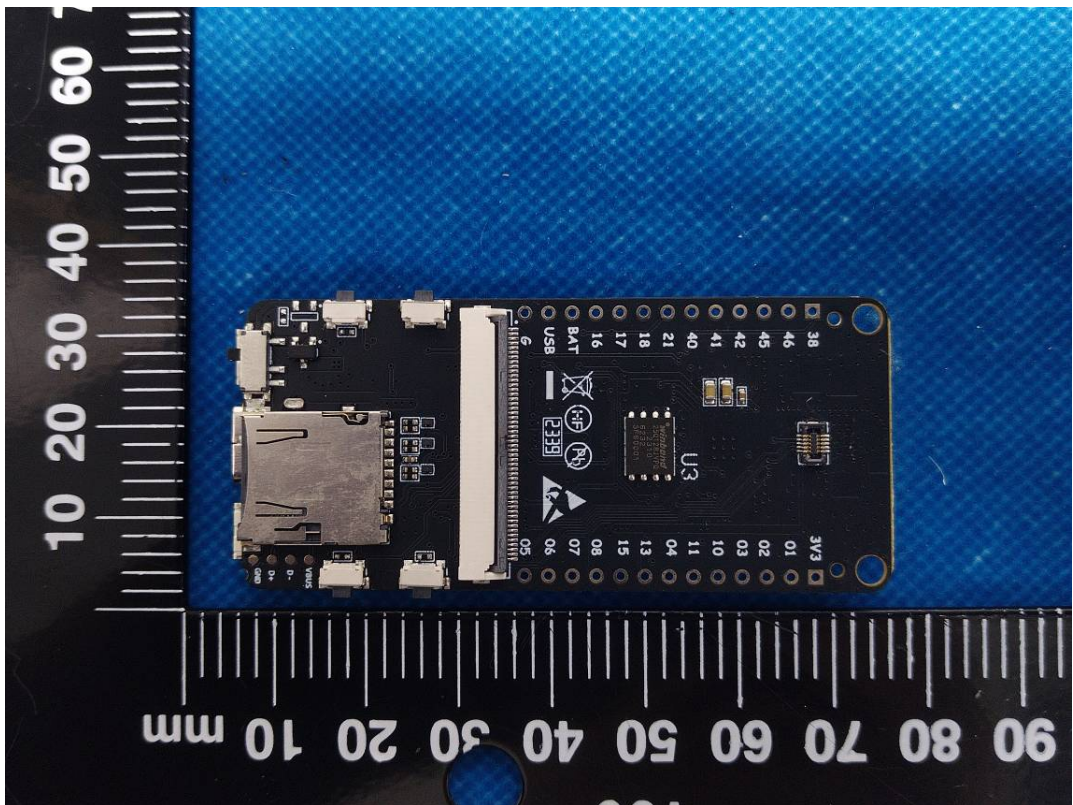

EUT INTERNAL PHOTOGRAPHS

T-Display-S3 Pro (Black Shell OV5640 Camera)

Antenna

T-Display-S3 Pro (White Shell)

Antenna

T-Display-S3 Pro (Black Shell GC0308 Camera)

Antenna