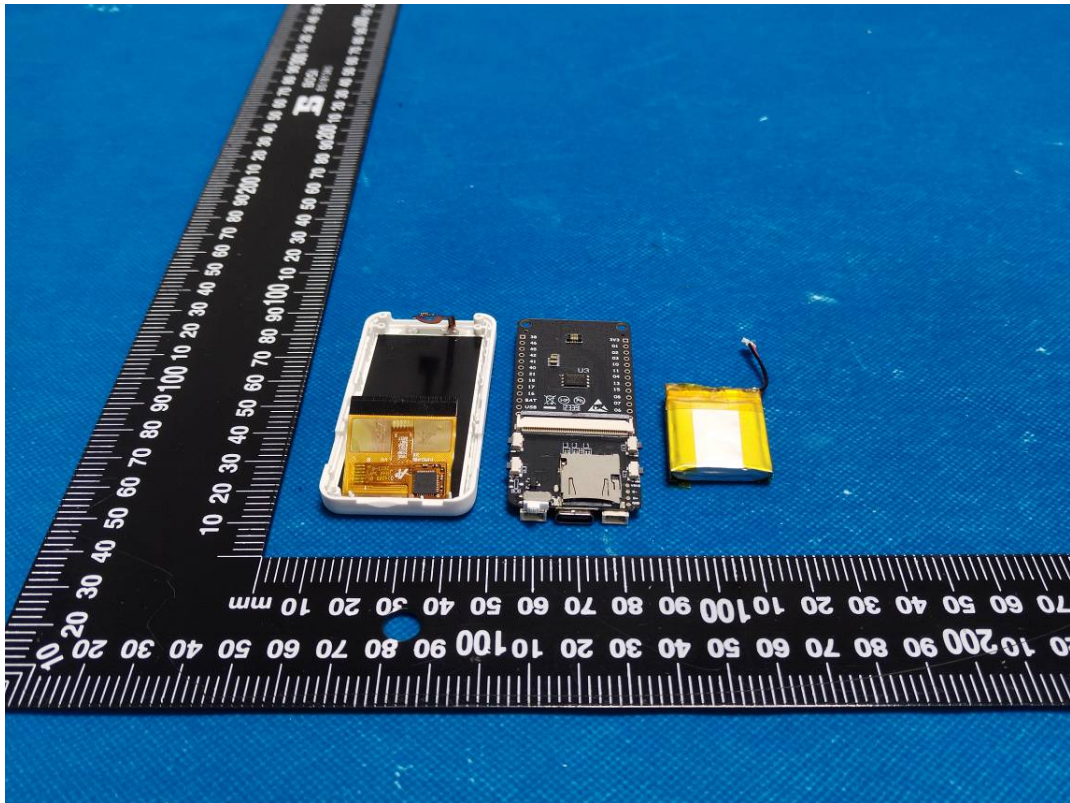

EUT INTERNAL PHOTOGRAPHS

T-Display-S3 Pro (Black Shell OV5640 Camera)

Antenna

T-Display-S3 Pro (White Shell)

Antenna

T-Display-S3 Pro (Black Shell GC0308 Camera)

Antenna