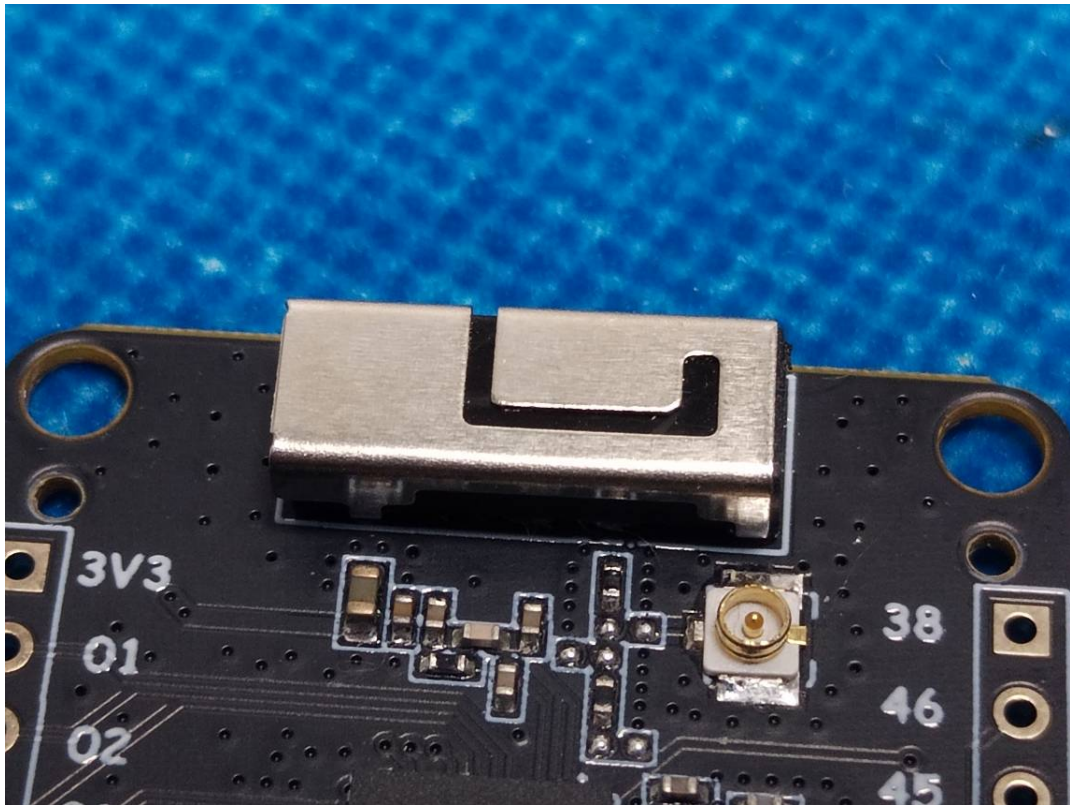

EUT INTERNAL PHOTOGRAPHS

T-Display-S3 Pro (Black Shell OV5640 Camera)

Antenna

T-Display-S3 Pro (White Shell)

Antenna

T-Display-S3 Pro (Black Shell GC0308 Camera)

Antenna