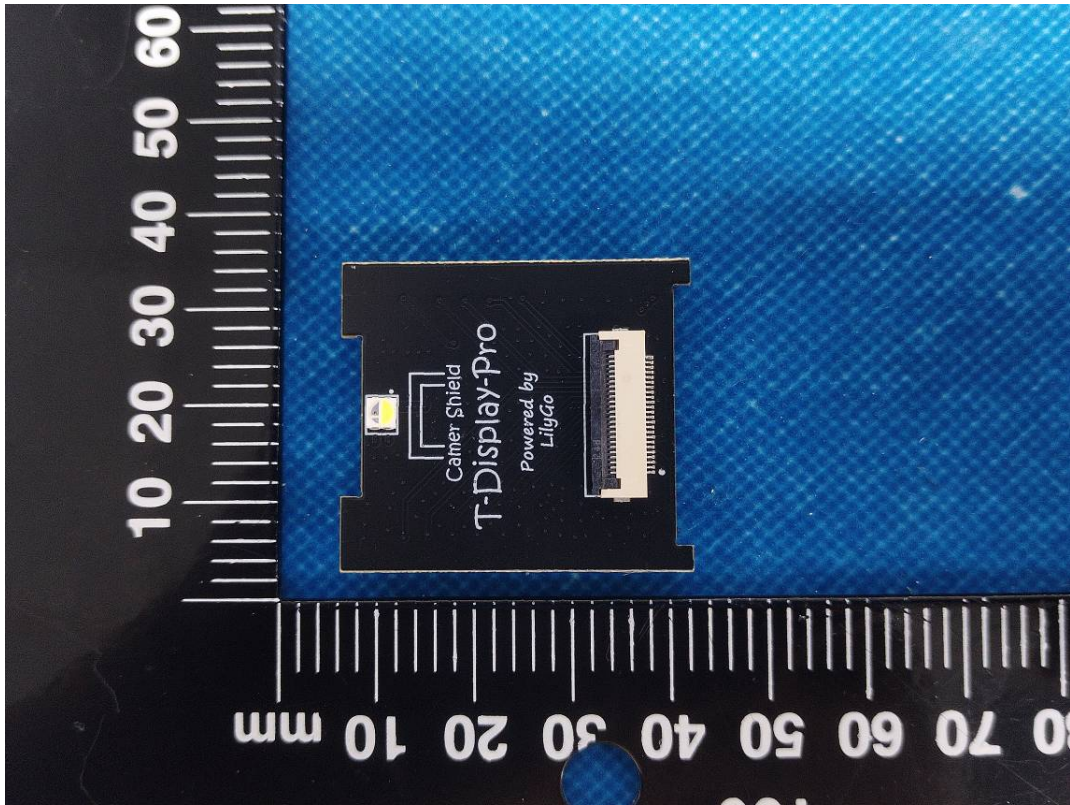

EUT INTERNAL PHOTOGRAPHS

T-Display-S3 Pro (Black Shell OV5640 Camera)

Antenna

T-Display-S3 Pro (White Shell)

Antenna

T-Display-S3 Pro (Black Shell GC0308 Camera)

Antenna