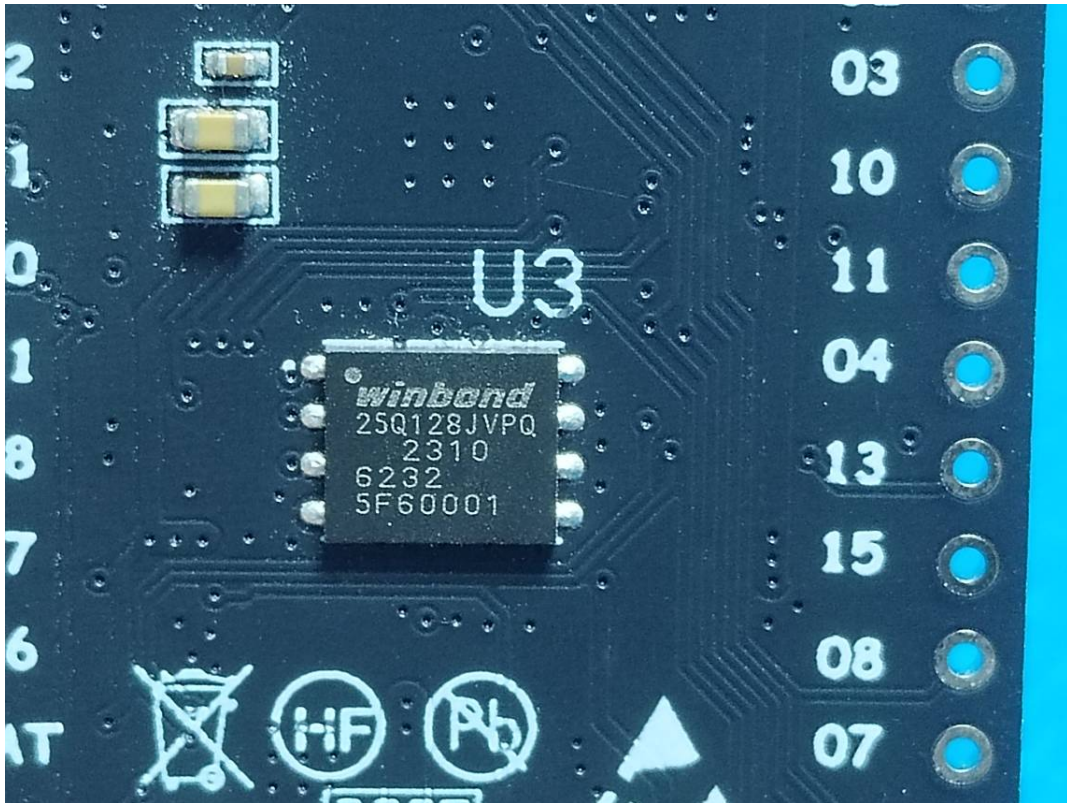

EUT INTERNAL PHOTOGRAPHS

T-Display-S3 Pro (Black Shell OV5640 Camera)

Antenna

T-Display-S3 Pro (White Shell)

Antenna

T-Display-S3 Pro (Black Shell GC0308 Camera)

Antenna