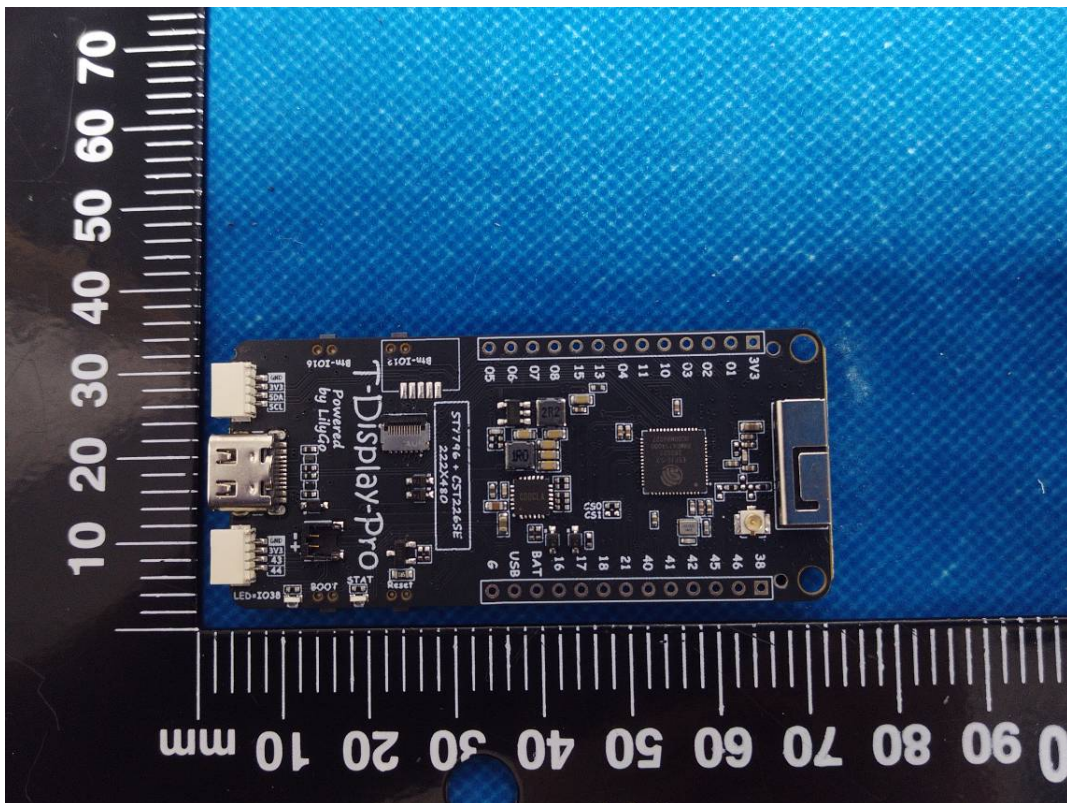

EUT INTERNAL PHOTOGRAPHS

T-Display-S3 Pro (Black Shell OV5640 Camera)

Antenna

T-Display-S3 Pro (White Shell)

Antenna

T-Display-S3 Pro (Black Shell GC0308 Camera)

Antenna