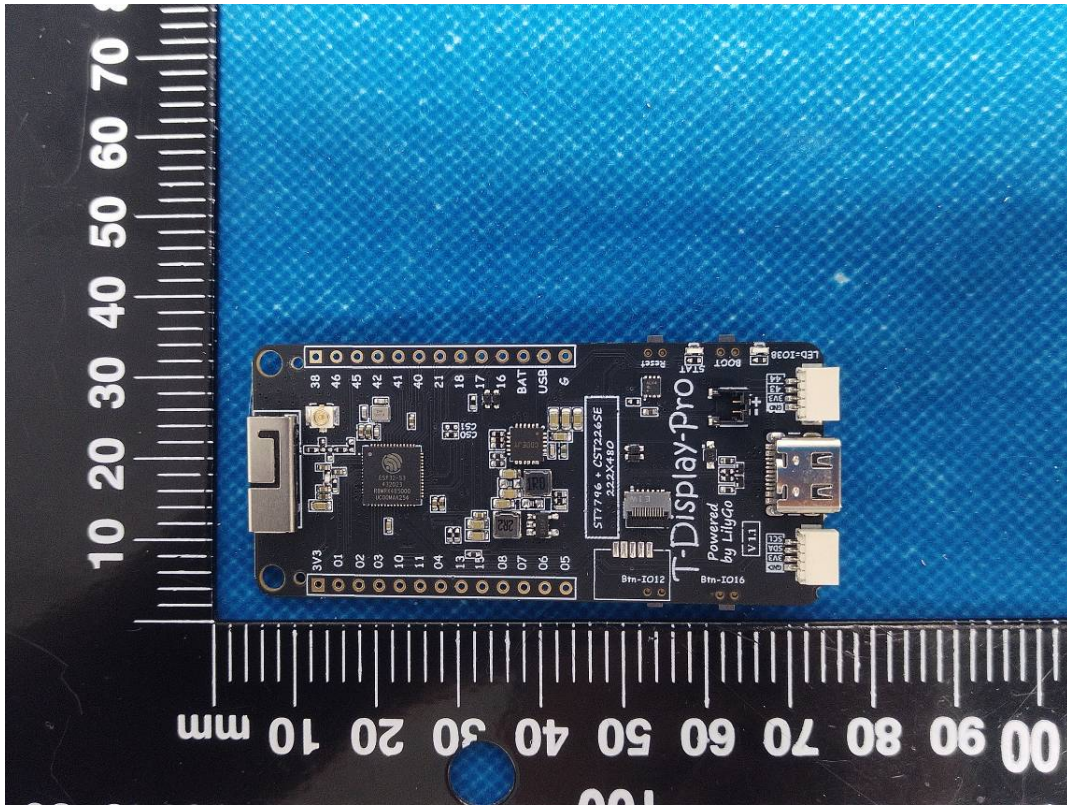

EUT INTERNAL PHOTOGRAPHS

T-Display-S3 Pro (Black Shell OV5640 Camera)

Antenna

T-Display-S3 Pro (White Shell)

Antenna

T-Display-S3 Pro (Black Shell GC0308 Camera)

Antenna