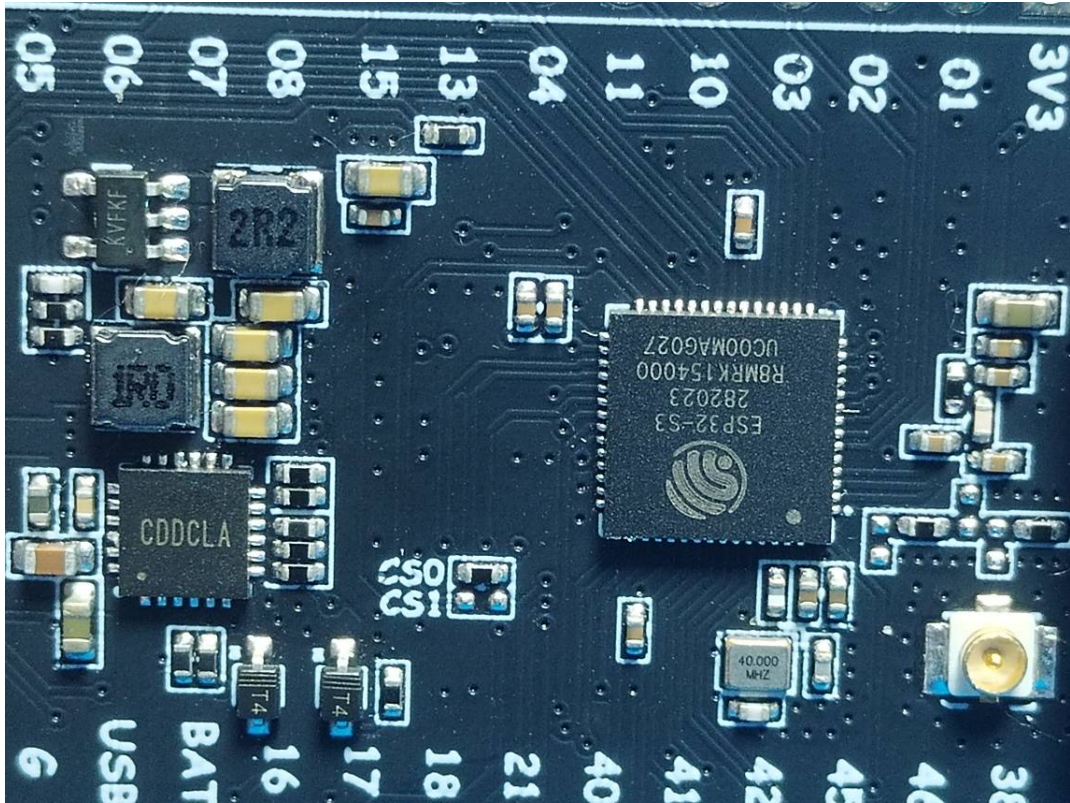

EUT INTERNAL PHOTOGRAPHS

T-Display-S3 Pro (Black Shell OV5640 Camera)

Antenna

T-Display-S3 Pro (White Shell)

Antenna

T-Display-S3 Pro (Black Shell GC0308 Camera)

Antenna