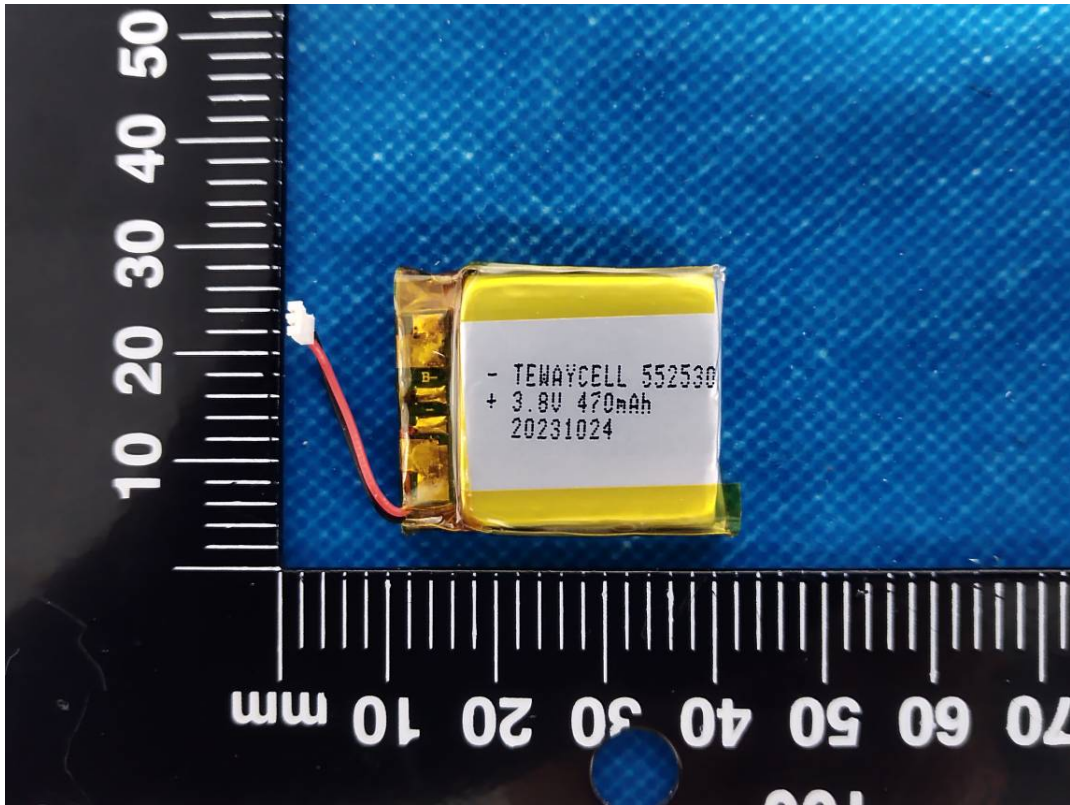

EUT INTERNAL PHOTOGRAPHS

T-Display-S3 Pro (Black Shell OV5640 Camera)

Antenna

T-Display-S3 Pro (White Shell)

Antenna

T-Display-S3 Pro (Black Shell GC0308 Camera)

Antenna