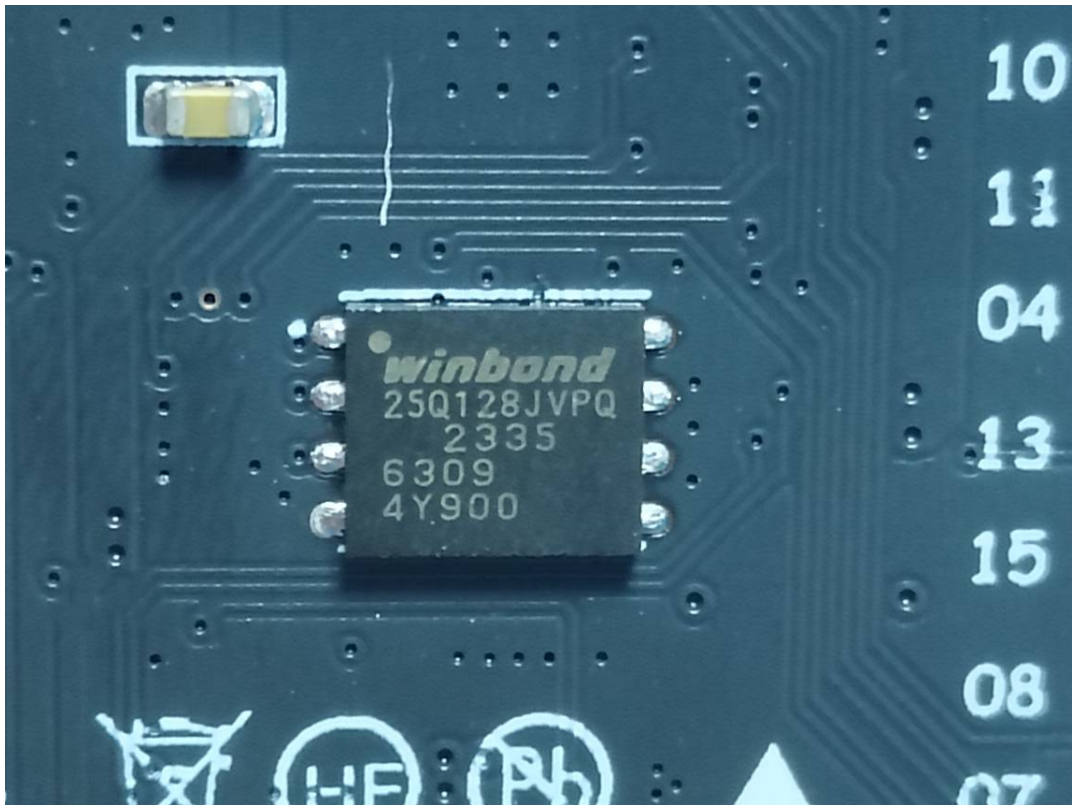

EUT INTERNAL PHOTOGRAPHS

T-Display-S3 Pro (Black Shell OV5640 Camera)

Antenna

T-Display-S3 Pro (White Shell)

Antenna

T-Display-S3 Pro (Black Shell GC0308 Camera)

Antenna