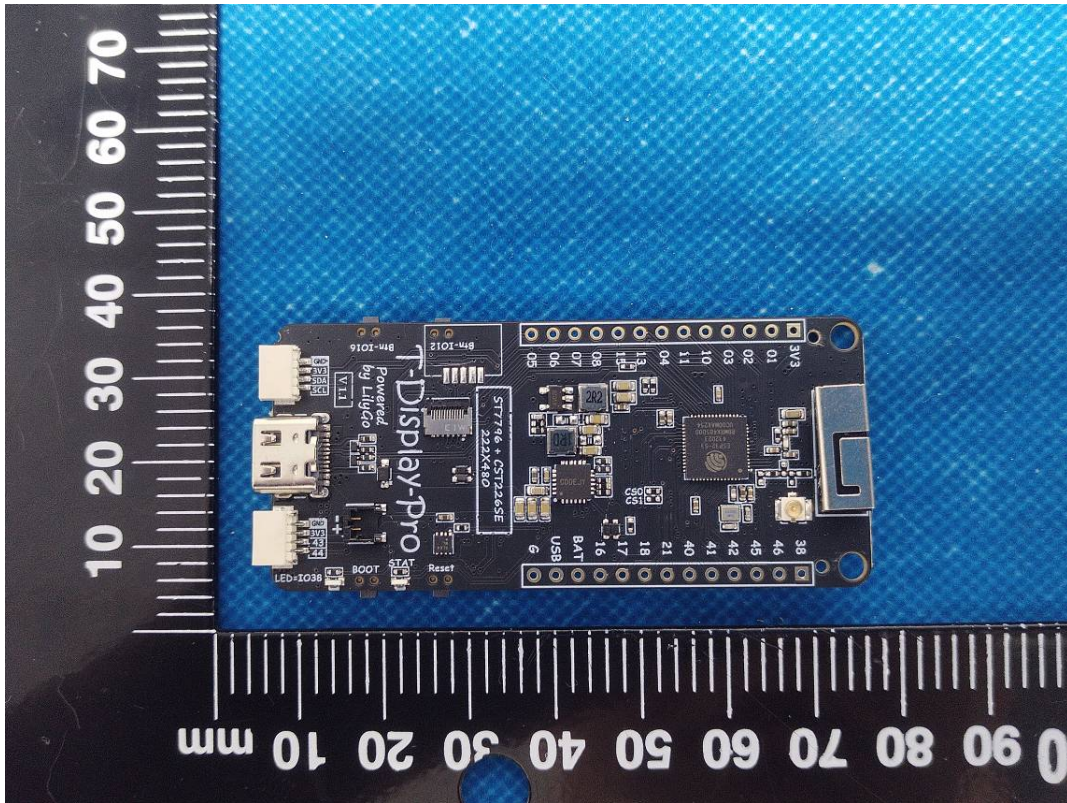

EUT INTERNAL PHOTOGRAPHS

T-Display-S3 Pro (Black Shell OV5640 Camera)

Antenna

T-Display-S3 Pro (White Shell)

Antenna

T-Display-S3 Pro (Black Shell GC0308 Camera)

Antenna