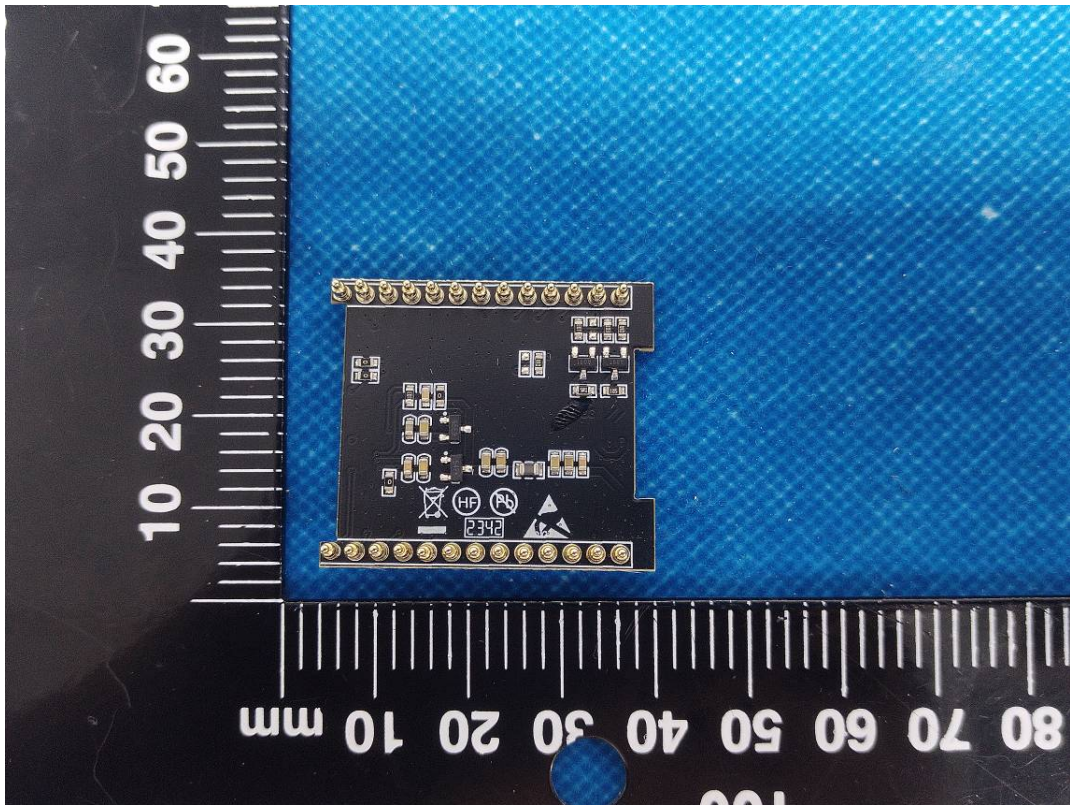

EUT INTERNAL PHOTOGRAPHS

T-Display-S3 Pro (Black Shell OV5640 Camera)

Antenna

T-Display-S3 Pro (White Shell)

Antenna

T-Display-S3 Pro (Black Shell GC0308 Camera)

Antenna