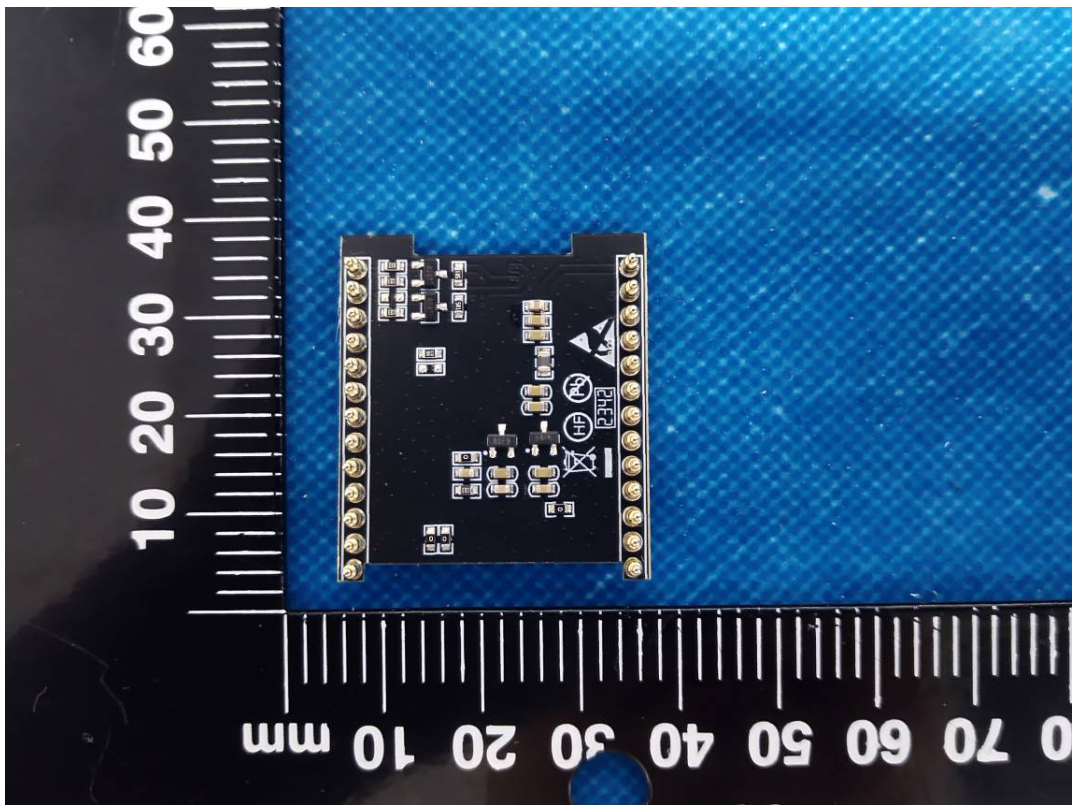

EUT INTERNAL PHOTOGRAPHS

T-Display-S3 Pro (Black Shell OV5640 Camera)

Antenna

T-Display-S3 Pro (White Shell)

Antenna

T-Display-S3 Pro (Black Shell GC0308 Camera)

Antenna