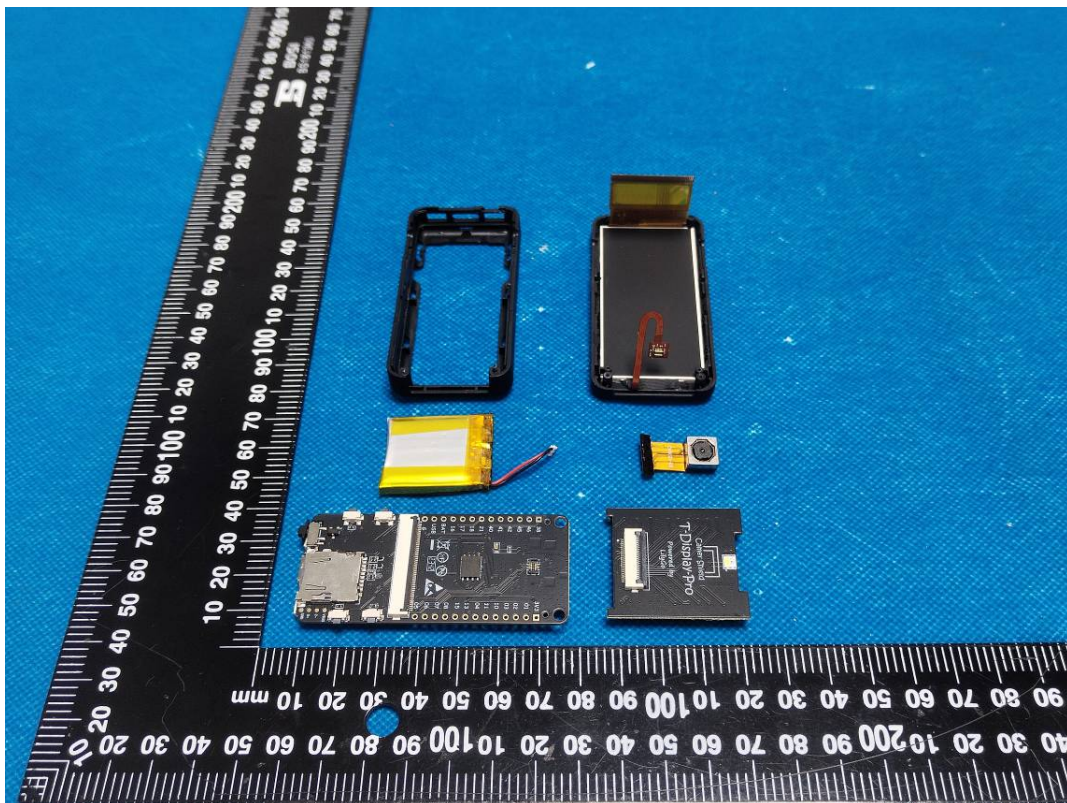

EUT INTERNAL PHOTOGRAPHS

T-Display-S3 Pro (Black Shell OV5640 Camera)

Antenna

T-Display-S3 Pro (White Shell)

Antenna

T-Display-S3 Pro (Black Shell GC0308 Camera)

Antenna