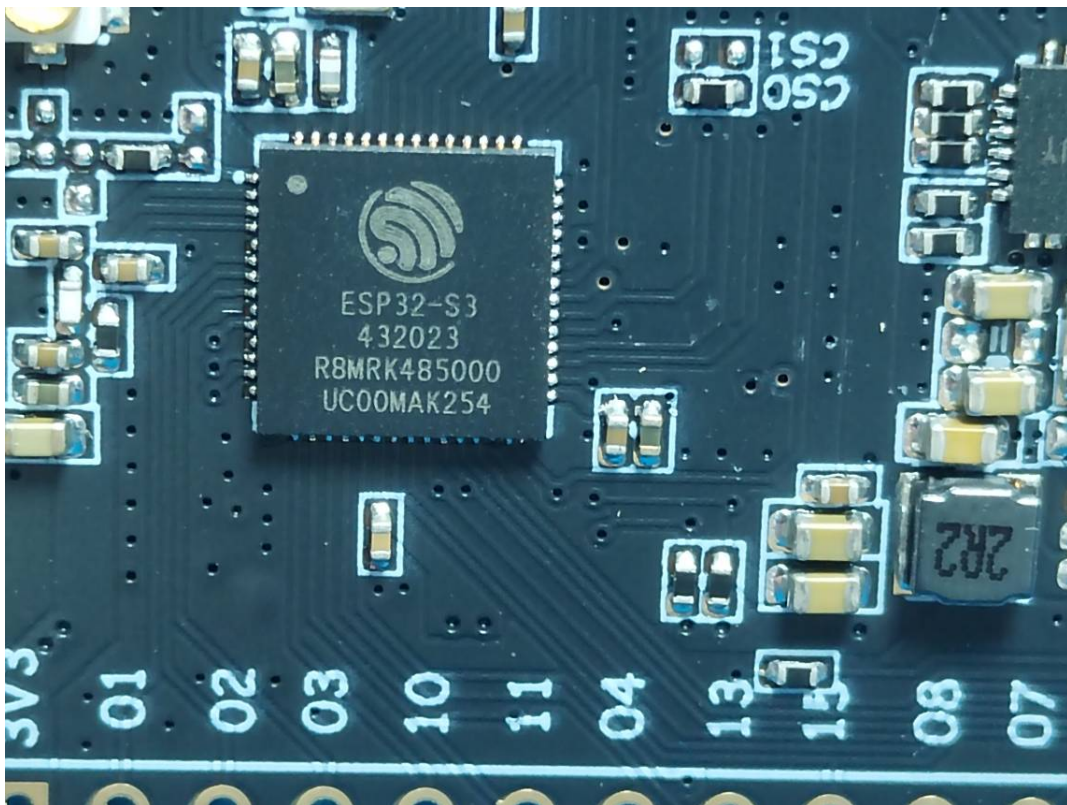

EUT INTERNAL PHOTOGRAPHS

T-Display-S3 Pro (Black Shell OV5640 Camera)

Antenna

T-Display-S3 Pro (White Shell)

Antenna

T-Display-S3 Pro (Black Shell GC0308 Camera)

Antenna