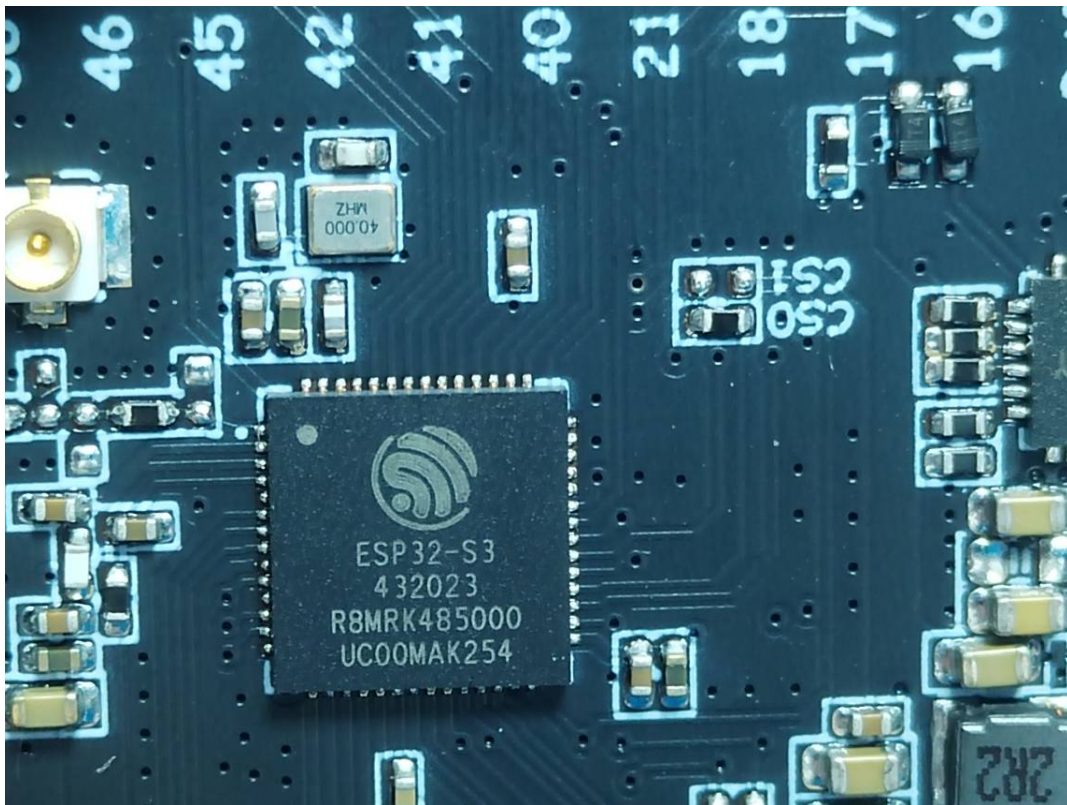

EUT INTERNAL PHOTOGRAPHS

T-Display-S3 Pro (Black Shell OV5640 Camera)

Antenna

T-Display-S3 Pro (White Shell)

Antenna

T-Display-S3 Pro (Black Shell GC0308 Camera)

Antenna