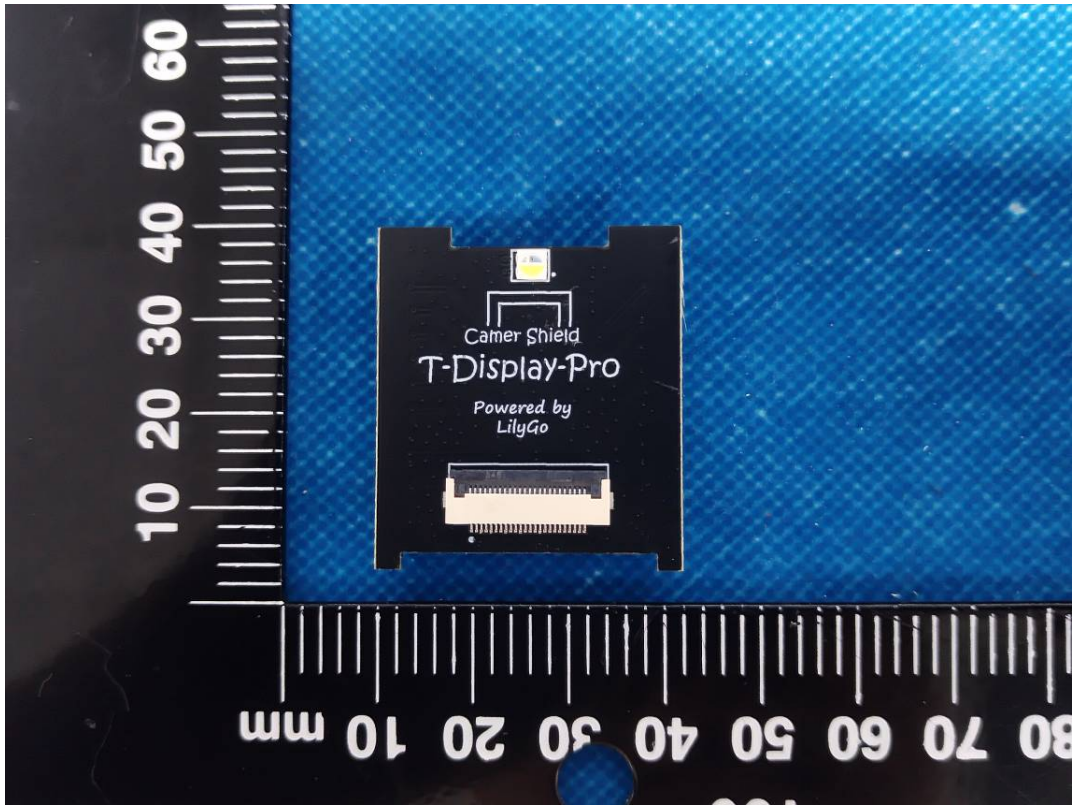

EUT INTERNAL PHOTOGRAPHS

T-Display-S3 Pro (Black Shell OV5640 Camera)

Antenna

T-Display-S3 Pro (White Shell)

Antenna

T-Display-S3 Pro (Black Shell GC0308 Camera)

Antenna