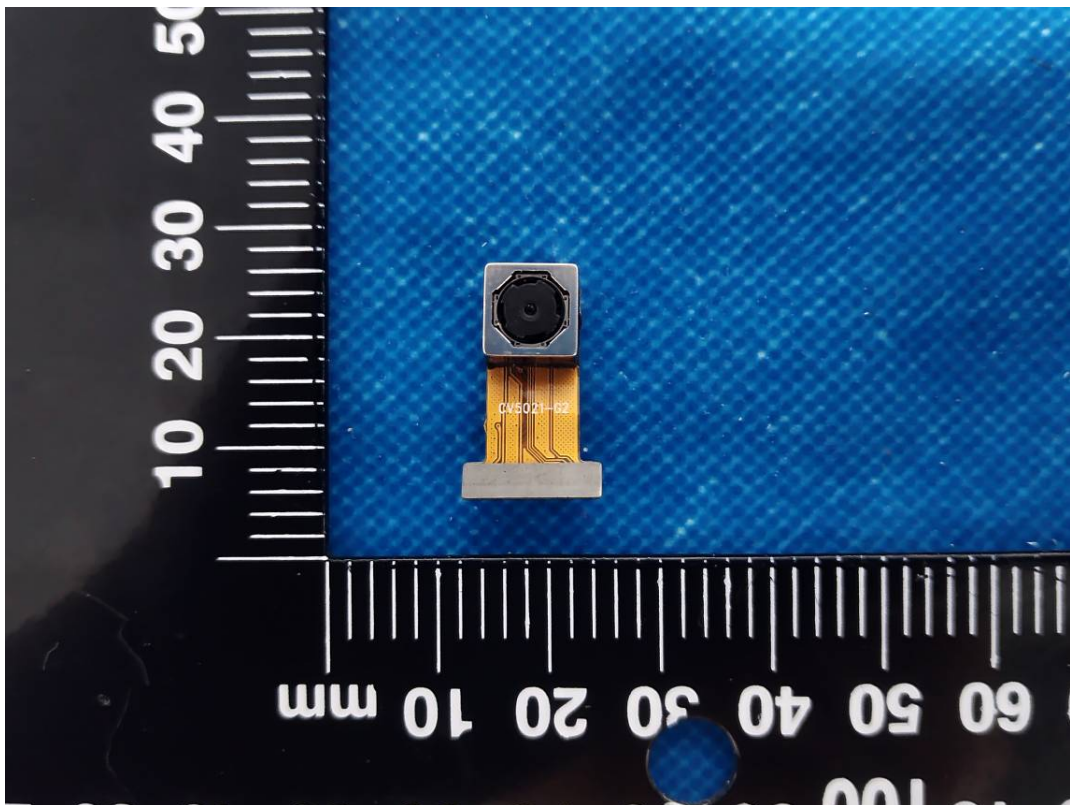

EUT INTERNAL PHOTOGRAPHS

T-Display-S3 Pro (Black Shell OV5640 Camera)

Antenna

T-Display-S3 Pro (White Shell)

Antenna

T-Display-S3 Pro (Black Shell GC0308 Camera)

Antenna