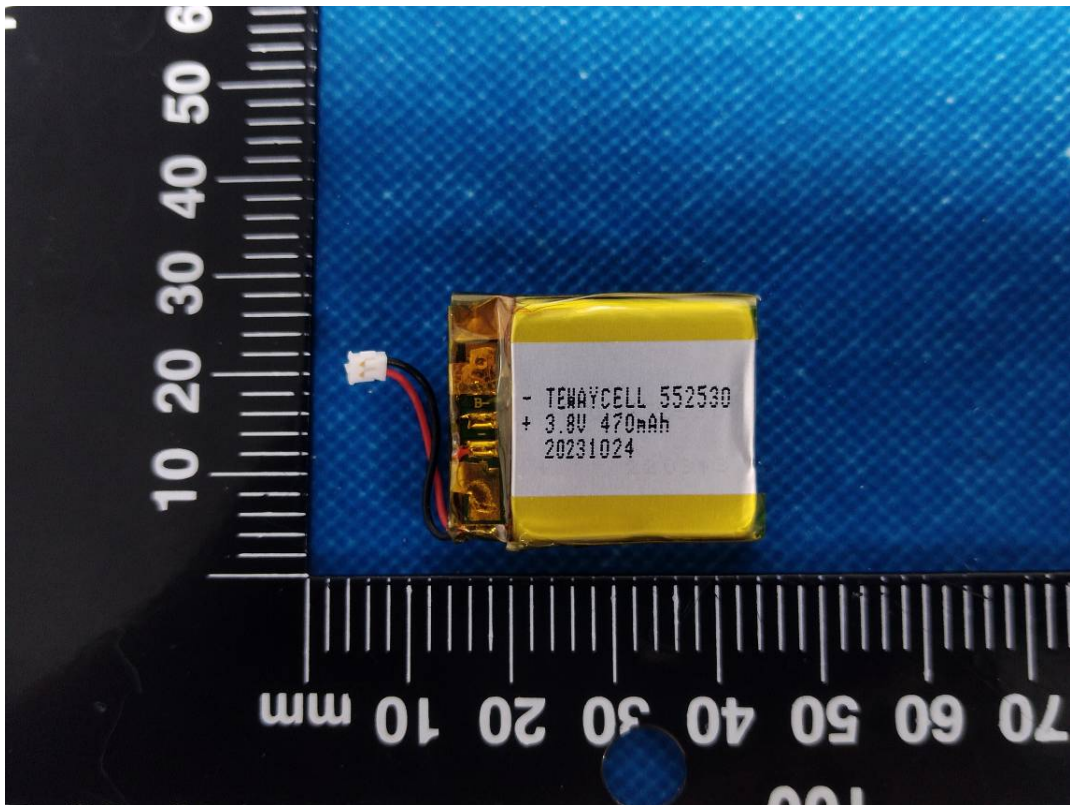

EUT INTERNAL PHOTOGRAPHS

T-Display-S3 Pro (Black Shell OV5640 Camera)

Antenna

T-Display-S3 Pro (White Shell)

Antenna

T-Display-S3 Pro (Black Shell GC0308 Camera)

Antenna