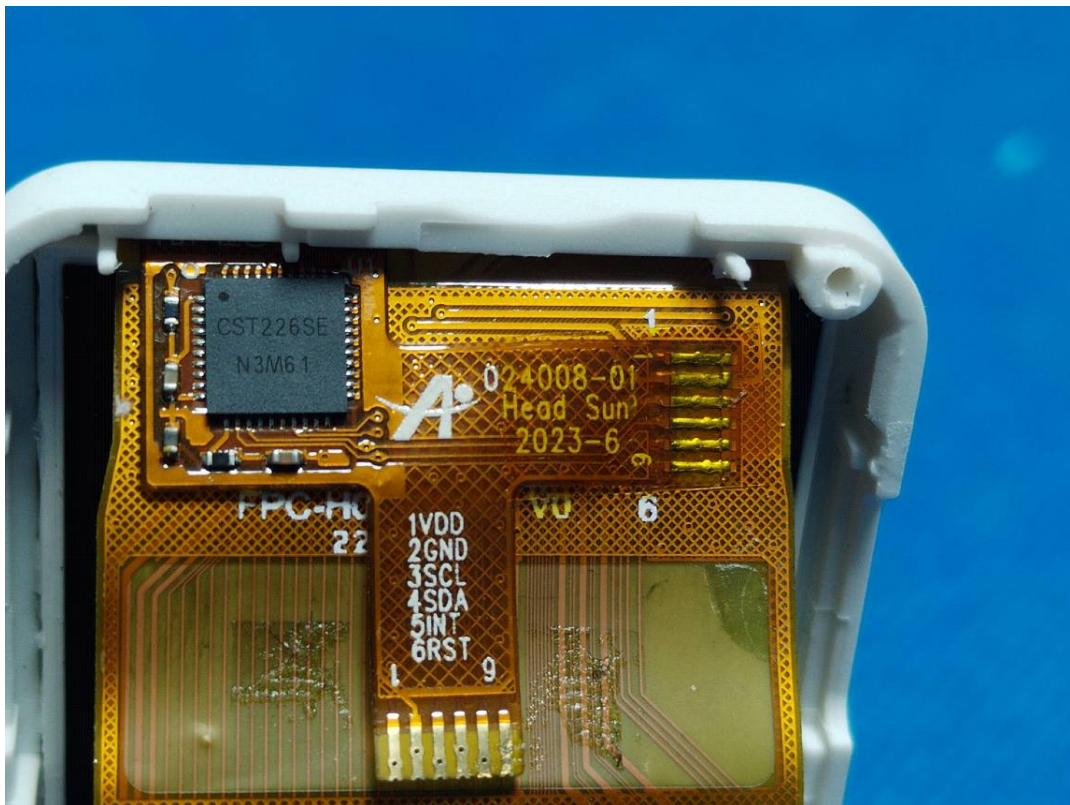

EUT INTERNAL PHOTOGRAPHS

T-Display-S3 Pro (Black Shell OV5640 Camera)

Antenna

T-Display-S3 Pro (White Shell)

Antenna

T-Display-S3 Pro (Black Shell GC0308 Camera)

Antenna