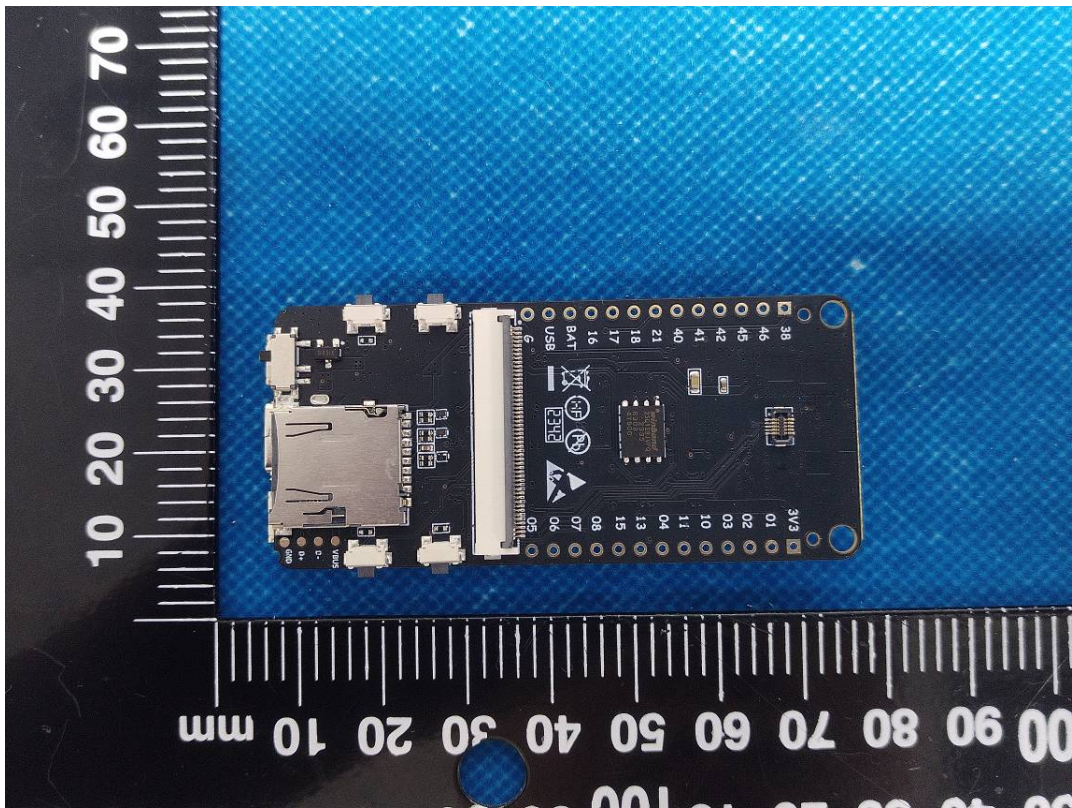

EUT INTERNAL PHOTOGRAPHS

T-Display-S3 Pro (Black Shell OV5640 Camera)

Antenna

T-Display-S3 Pro (White Shell)

Antenna

T-Display-S3 Pro (Black Shell GC0308 Camera)

Antenna