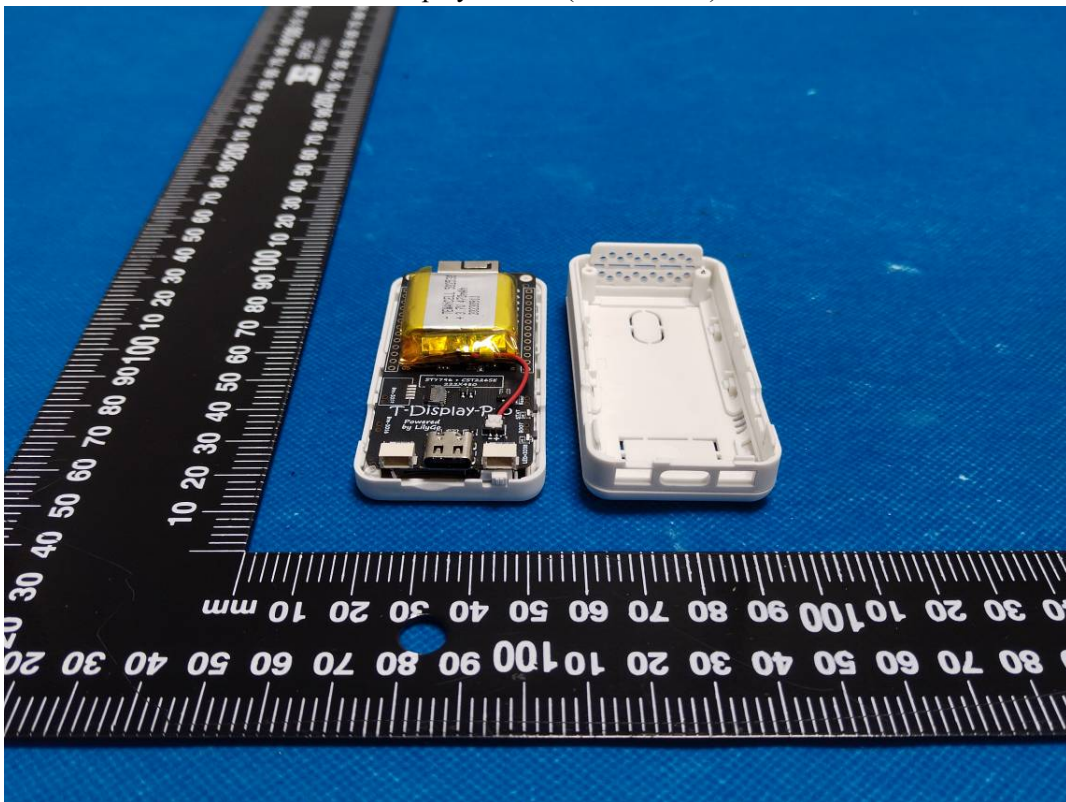

EUT INTERNAL PHOTOGRAPHS

T-Display-S3 Pro (Black Shell OV5640 Camera)

Antenna

T-Display-S3 Pro (White Shell)

Antenna

T-Display-S3 Pro (Black Shell GC0308 Camera)

Antenna