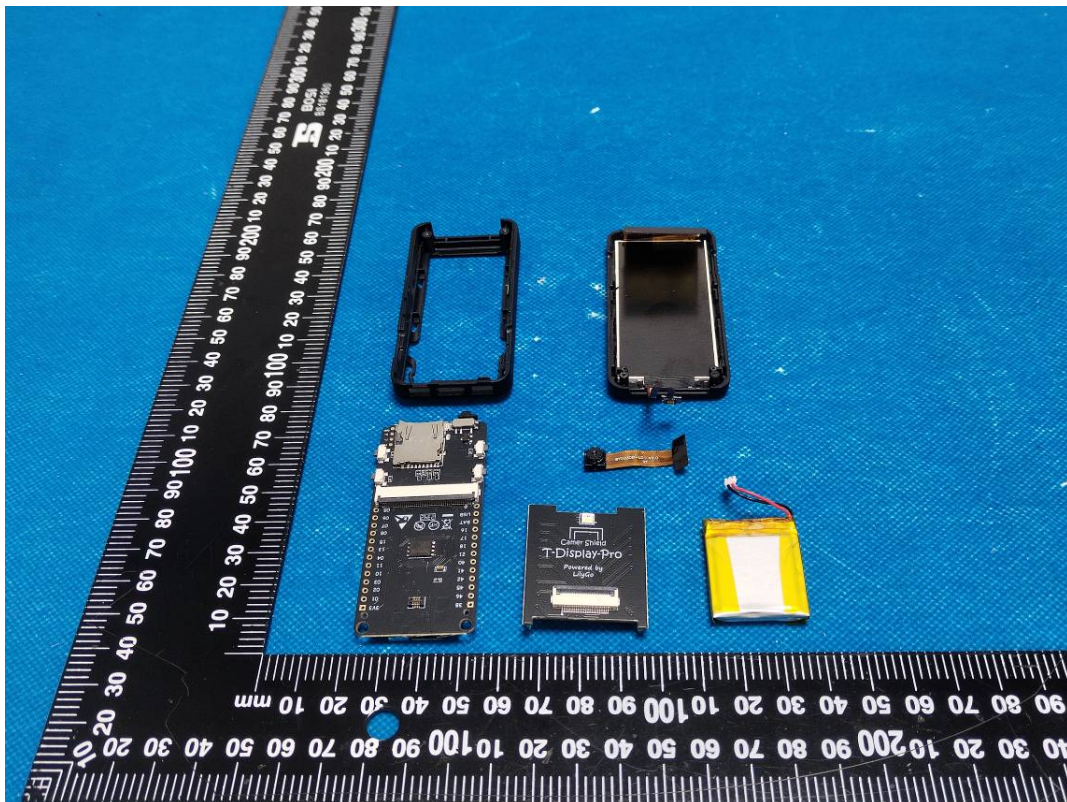

EUT INTERNAL PHOTOGRAPHS

T-Display-S3 Pro (Black Shell OV5640 Camera)

Antenna

T-Display-S3 Pro (White Shell)

Antenna

T-Display-S3 Pro (Black Shell GC0308 Camera)

Antenna