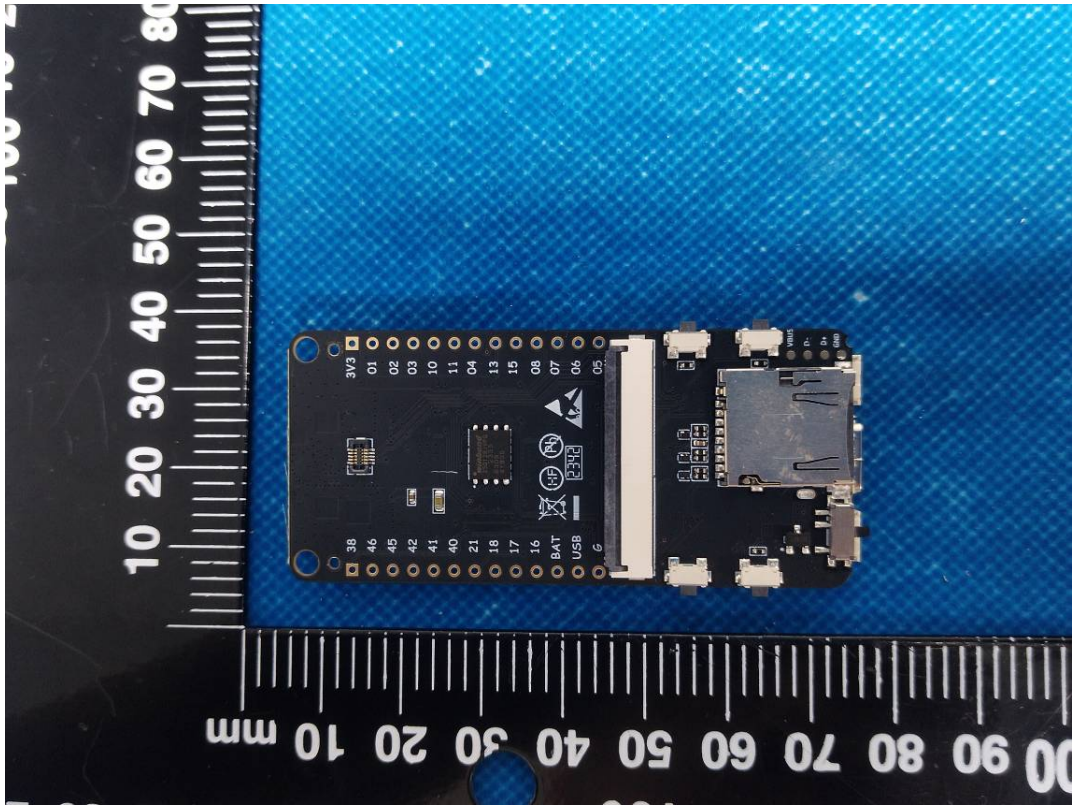

EUT INTERNAL PHOTOGRAPHS

T-Display-S3 Pro (Black Shell OV5640 Camera)

Antenna

T-Display-S3 Pro (White Shell)

Antenna

T-Display-S3 Pro (Black Shell GC0308 Camera)

Antenna