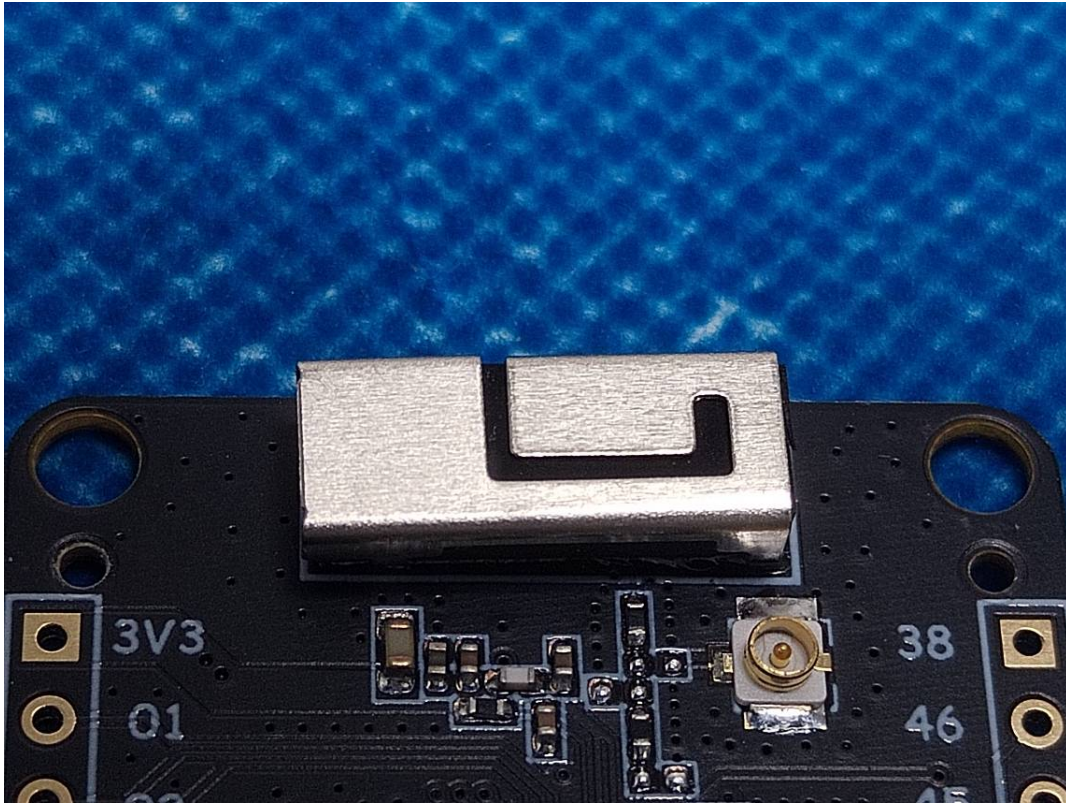

EUT INTERNAL PHOTOGRAPHS

T-Display-S3 Pro (Black Shell OV5640 Camera)

Antenna

T-Display-S3 Pro (White Shell)

Antenna

T-Display-S3 Pro (Black Shell GC0308 Camera)

Antenna