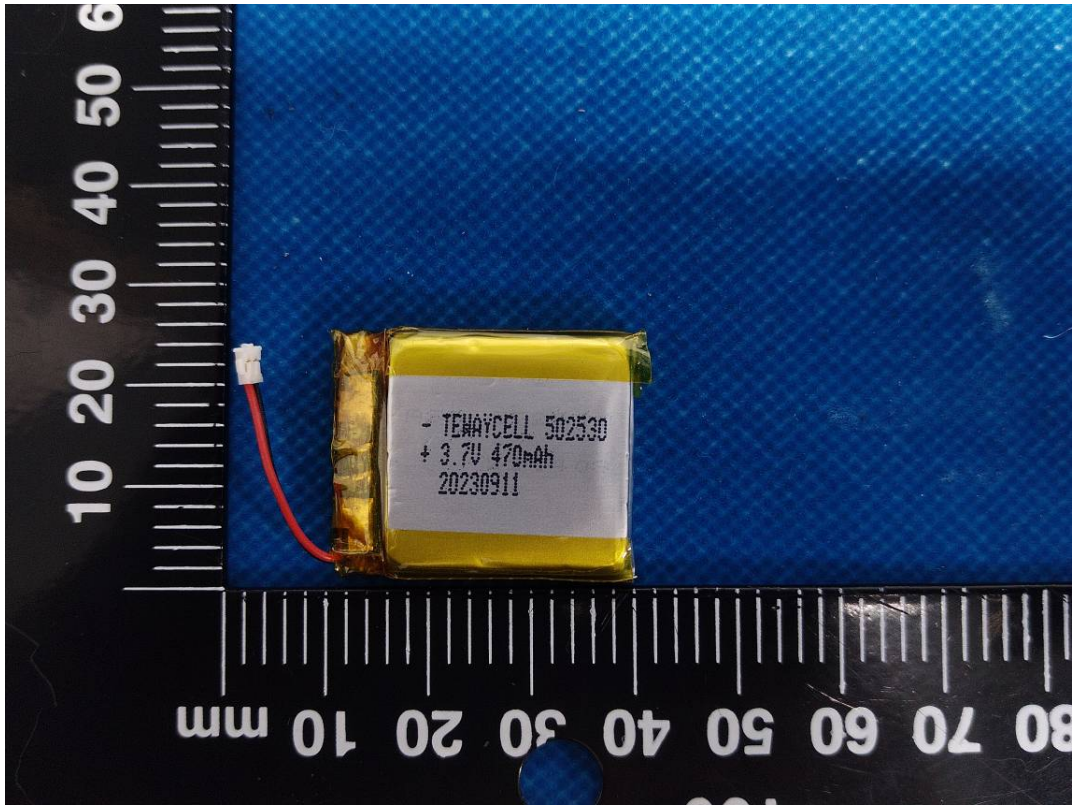

EUT INTERNAL PHOTOGRAPHS

T-Display-S3 Pro (Black Shell OV5640 Camera)

Antenna

T-Display-S3 Pro (White Shell)

Antenna

T-Display-S3 Pro (Black Shell GC0308 Camera)

Antenna