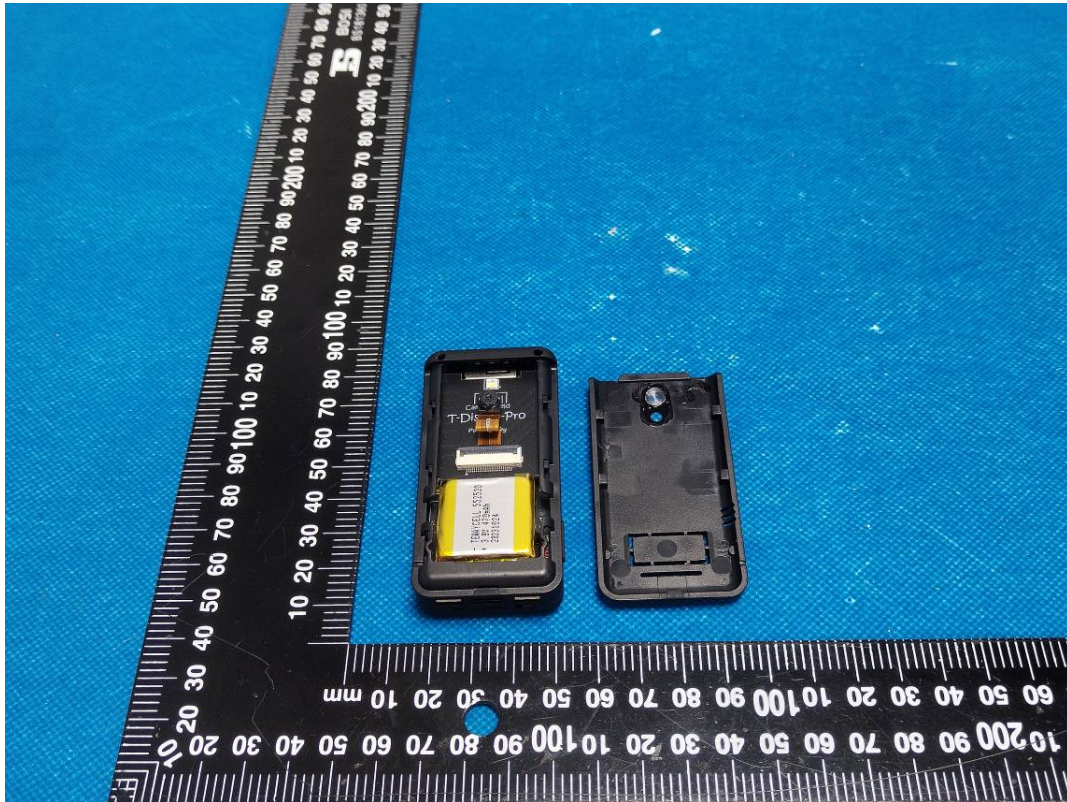

EUT INTERNAL PHOTOGRAPHS

T-Display-S3 Pro (Black Shell OV5640 Camera)

Antenna

T-Display-S3 Pro (White Shell)

Antenna

T-Display-S3 Pro (Black Shell GC0308 Camera)

Antenna