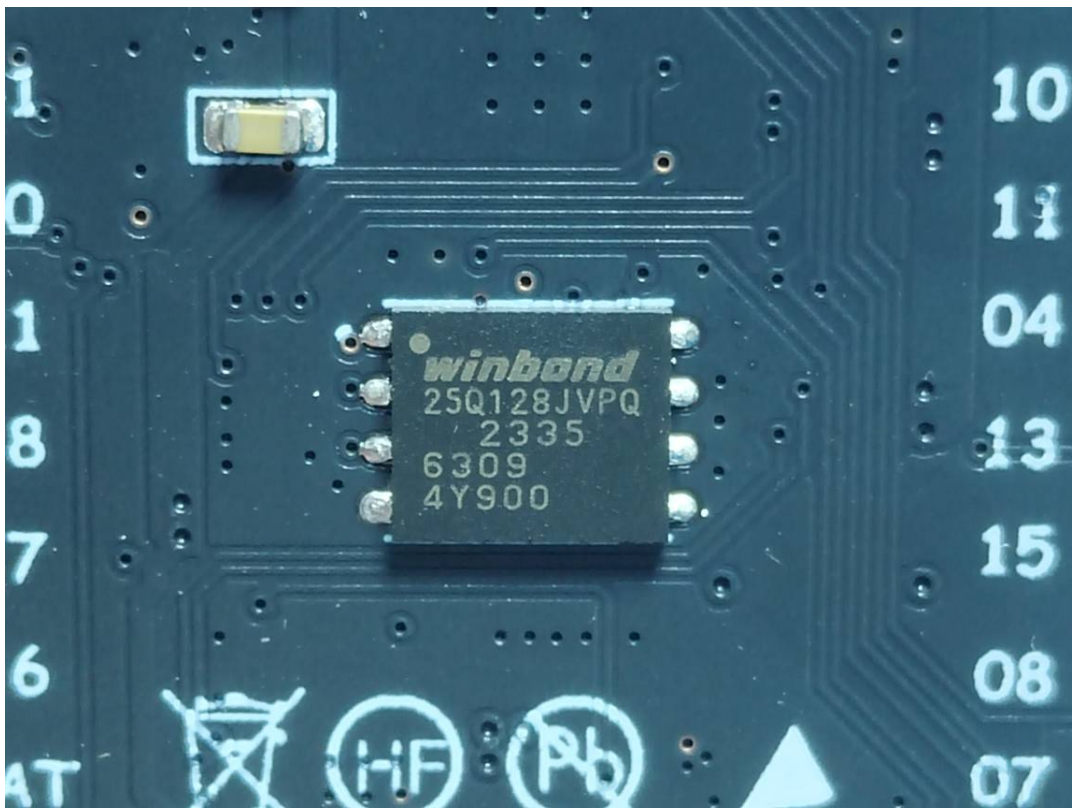

EUT INTERNAL PHOTOGRAPHS

T-Display-S3 Pro (Black Shell OV5640 Camera)

Antenna

T-Display-S3 Pro (White Shell)

Antenna

T-Display-S3 Pro (Black Shell GC0308 Camera)

Antenna