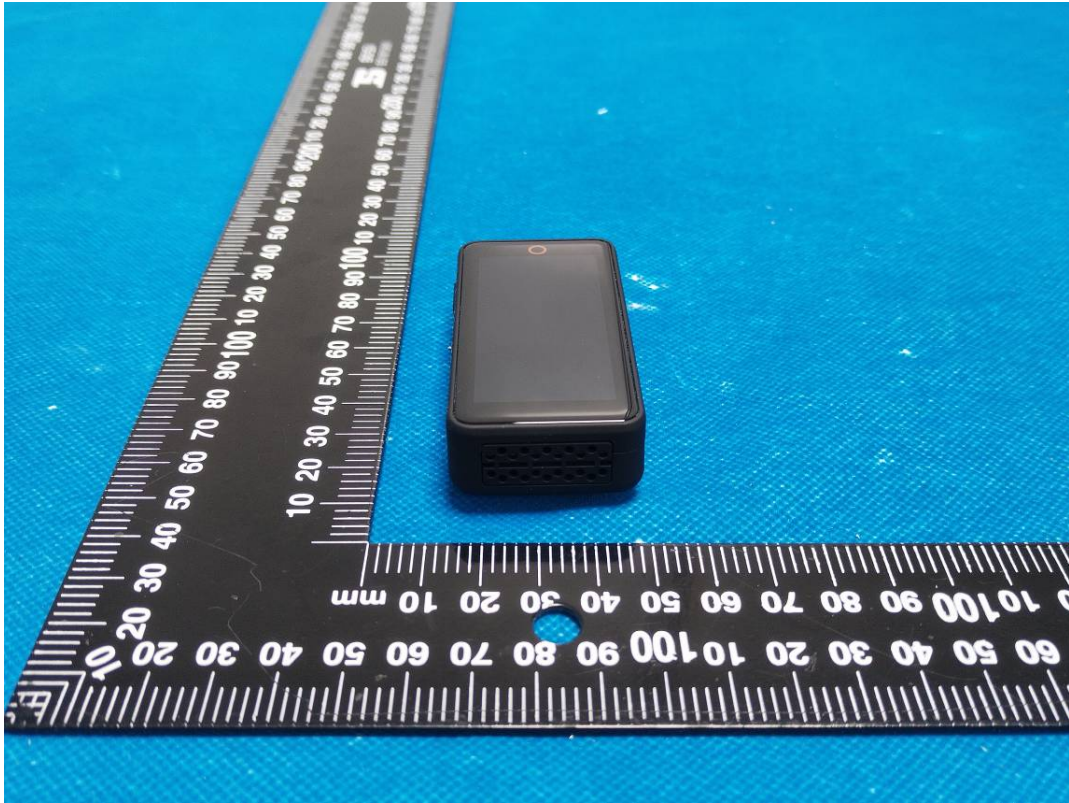

EUT EXTERNAL PHOTOGRAPHS

T-Display-S3 Pro (White Shell OV5640 Camera)

T-Display-S3 Pro (White Orange Shell OV5640 Camera)

T-Display-S3 Pro (Orange Shell OV5640 Camera)

T-Display-S3 Pro (Black Shell OV5640 Camera)

T-Display-S3 Pro (White Shell)

T-Display-S3 Pro (White Orange Shell)