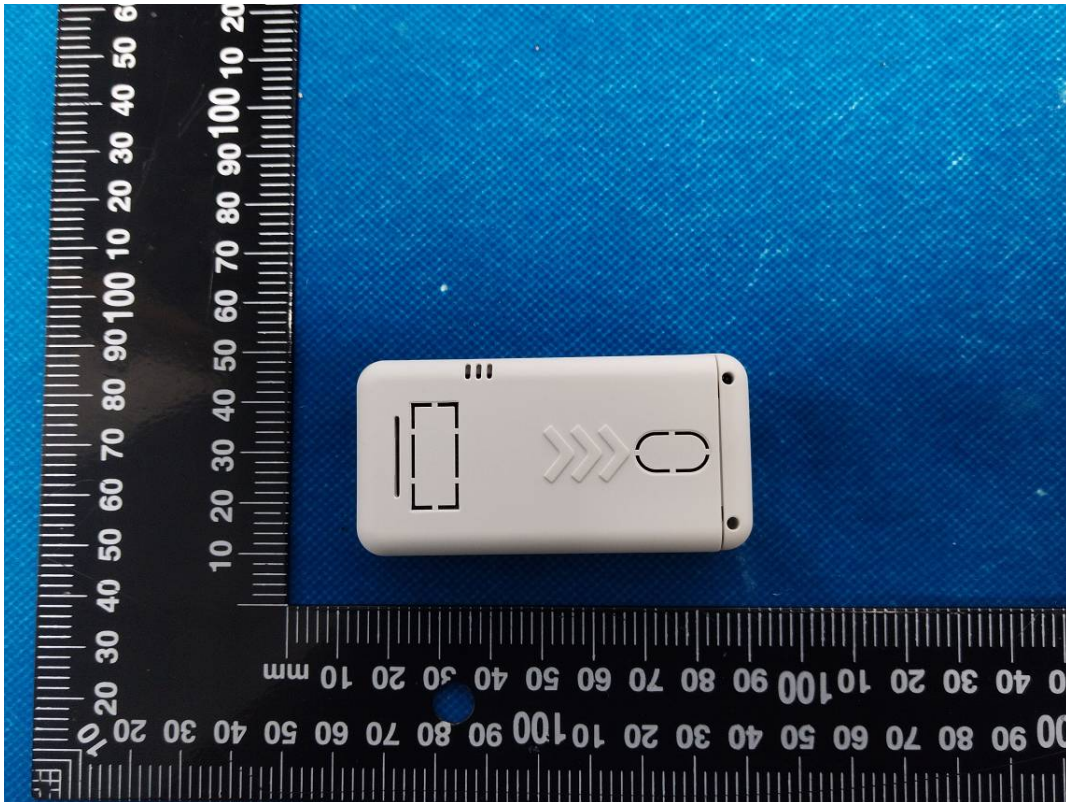

EUT EXTERNAL PHOTOGRAPHS

T-Display-S3 Pro (White Shell OV5640 Camera)

T-Display-S3 Pro (White Orange Shell OV5640 Camera)

T-Display-S3 Pro (Orange Shell OV5640 Camera)

T-Display-S3 Pro (Black Shell OV5640 Camera)

T-Display-S3 Pro (White Shell)

T-Display-S3 Pro (White Orange Shell)