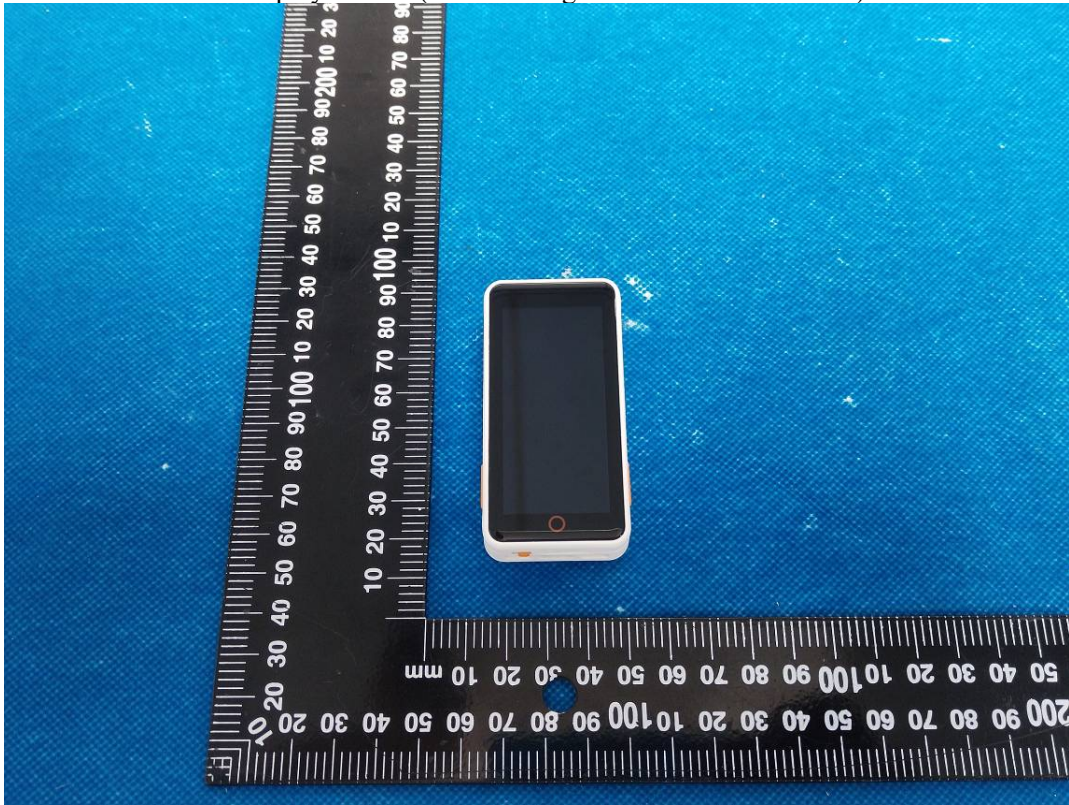

EUT EXTERNAL PHOTOGRAPHS

T-Display-S3 Pro (White Shell OV5640 Camera)

T-Display-S3 Pro (White Orange Shell OV5640 Camera)

T-Display-S3 Pro (Orange Shell OV5640 Camera)

T-Display-S3 Pro (Black Shell OV5640 Camera)

T-Display-S3 Pro (White Shell)

T-Display-S3 Pro (White Orange Shell)