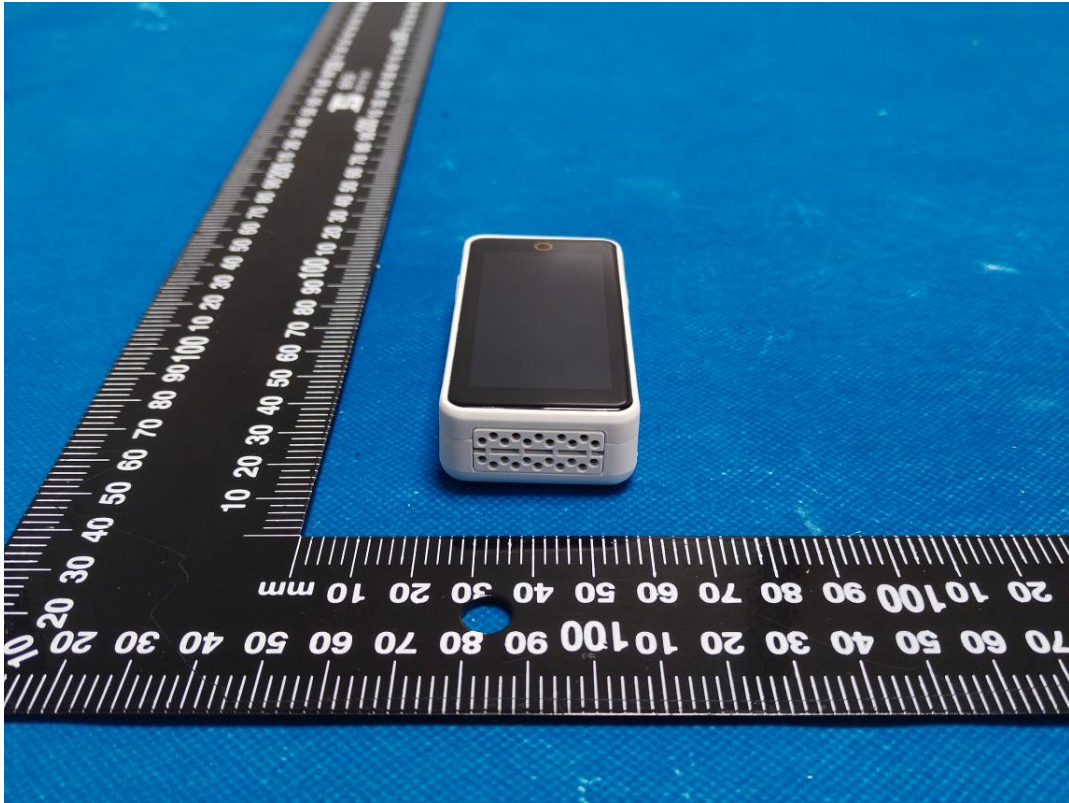

EUT EXTERNAL PHOTOGRAPHS

T-Display-S3 Pro (White Shell OV5640 Camera)

T-Display-S3 Pro (White Orange Shell OV5640 Camera)

T-Display-S3 Pro (Orange Shell OV5640 Camera)

T-Display-S3 Pro (Black Shell OV5640 Camera)

T-Display-S3 Pro (White Shell)

T-Display-S3 Pro (White Orange Shell)