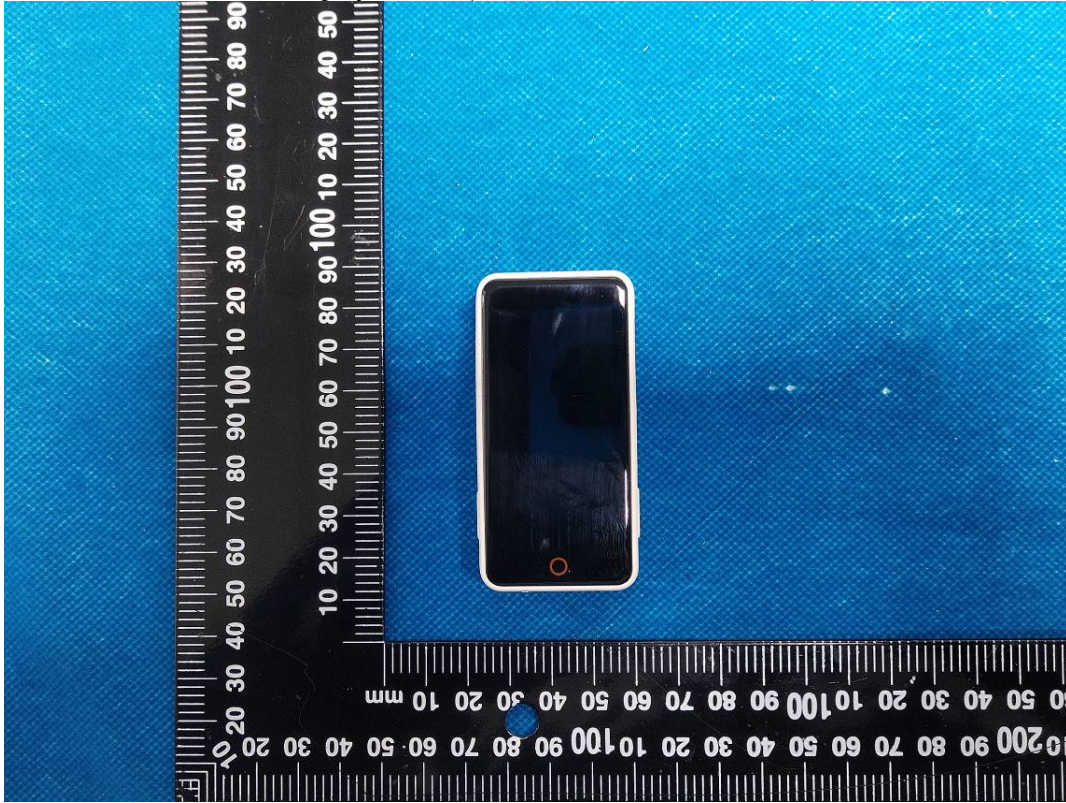

EUT EXTERNAL PHOTOGRAPHS

T-Display-S3 Pro (White Shell OV5640 Camera)

T-Display-S3 Pro (White Orange Shell OV5640 Camera)

T-Display-S3 Pro (Orange Shell OV5640 Camera)

T-Display-S3 Pro (Black Shell OV5640 Camera)

T-Display-S3 Pro (White Shell)

T-Display-S3 Pro (White Orange Shell)