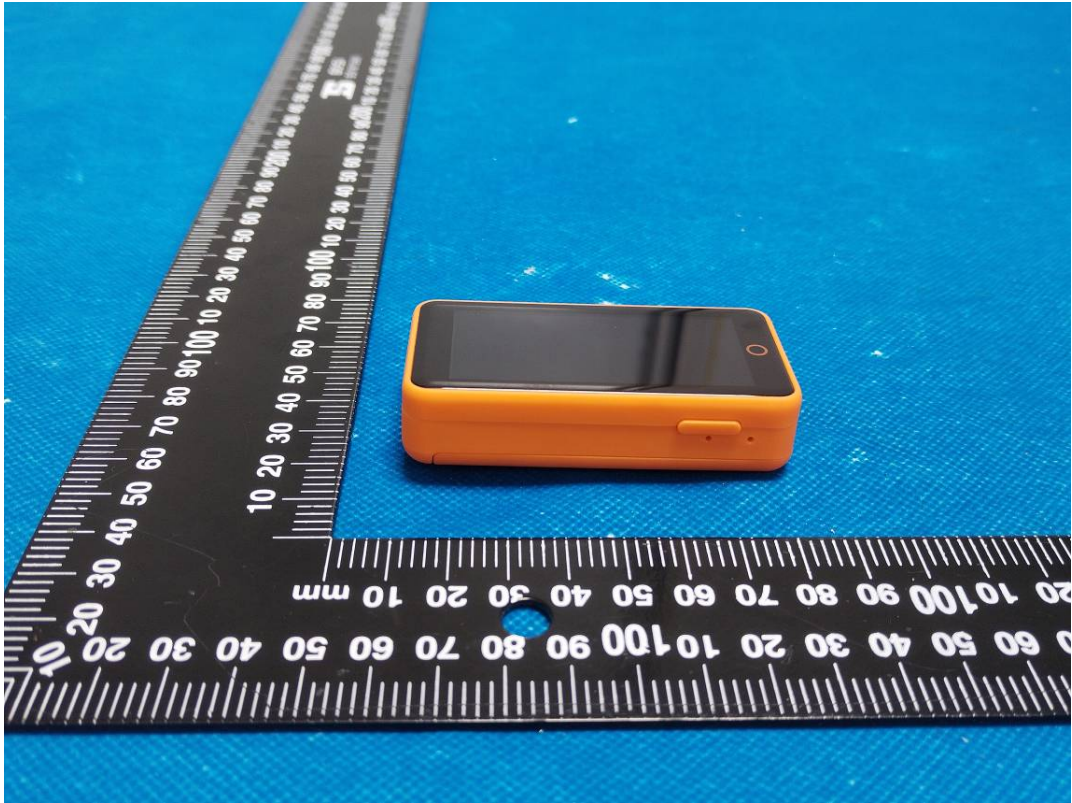

EUT EXTERNAL PHOTOGRAPHS

T-Display-S3 Pro (White Shell OV5640 Camera)

T-Display-S3 Pro (White Orange Shell OV5640 Camera)

T-Display-S3 Pro (Orange Shell OV5640 Camera)

T-Display-S3 Pro (Black Shell OV5640 Camera)

T-Display-S3 Pro (White Shell)

T-Display-S3 Pro (White Orange Shell)