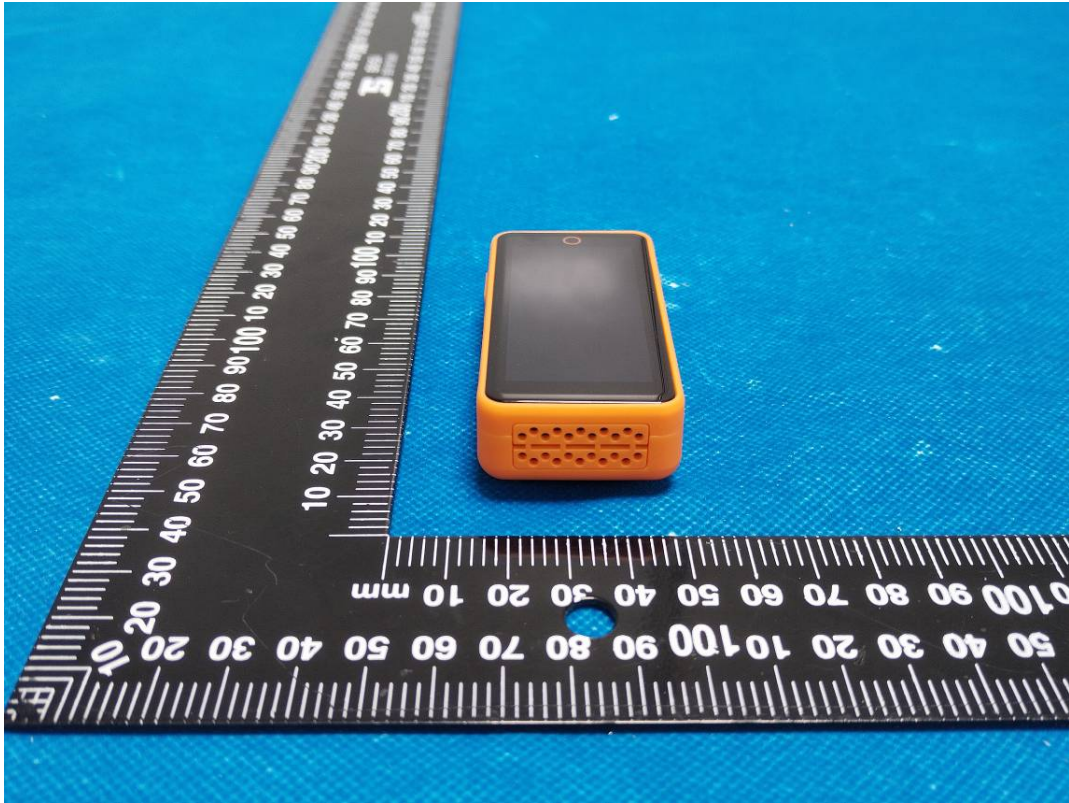

EUT EXTERNAL PHOTOGRAPHS

T-Display-S3 Pro (White Shell OV5640 Camera)

T-Display-S3 Pro (White Orange Shell OV5640 Camera)

T-Display-S3 Pro (Orange Shell OV5640 Camera)

T-Display-S3 Pro (Black Shell OV5640 Camera)

T-Display-S3 Pro (White Shell)

T-Display-S3 Pro (White Orange Shell)