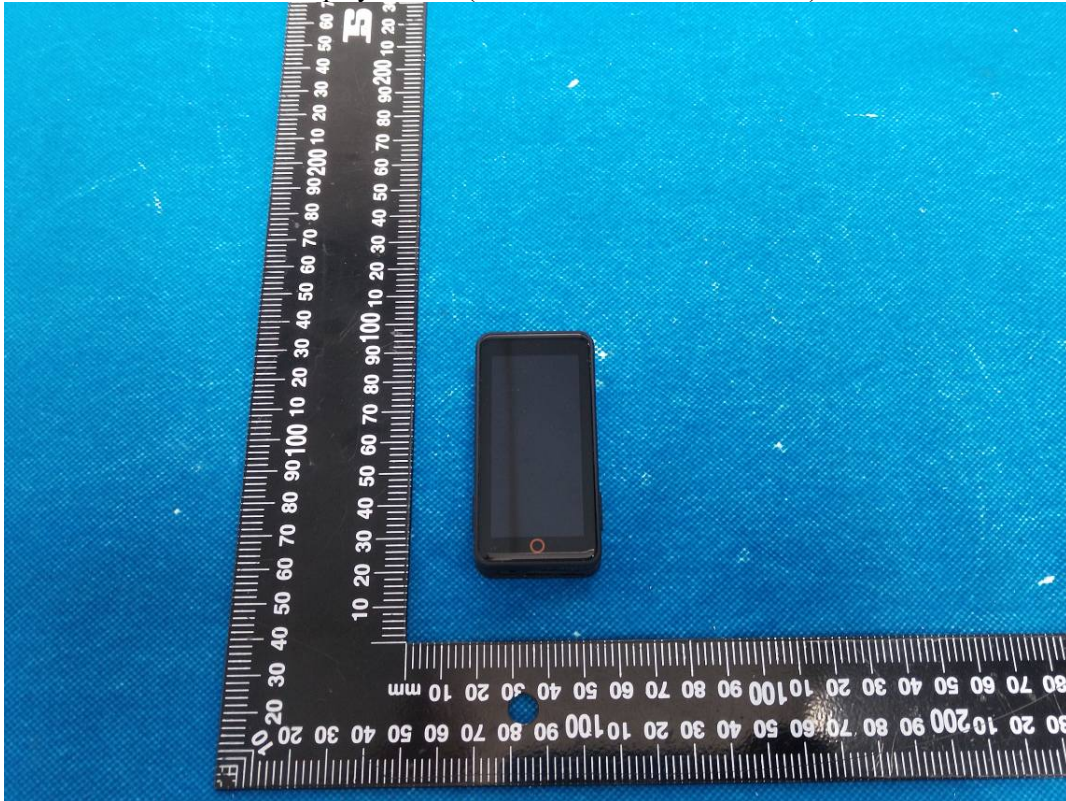

EUT EXTERNAL PHOTOGRAPHS

T-Display-S3 Pro (White Shell OV5640 Camera)

T-Display-S3 Pro (White Orange Shell OV5640 Camera)

T-Display-S3 Pro (Orange Shell OV5640 Camera)

T-Display-S3 Pro (Black Shell OV5640 Camera)

T-Display-S3 Pro (White Shell)

T-Display-S3 Pro (White Orange Shell)