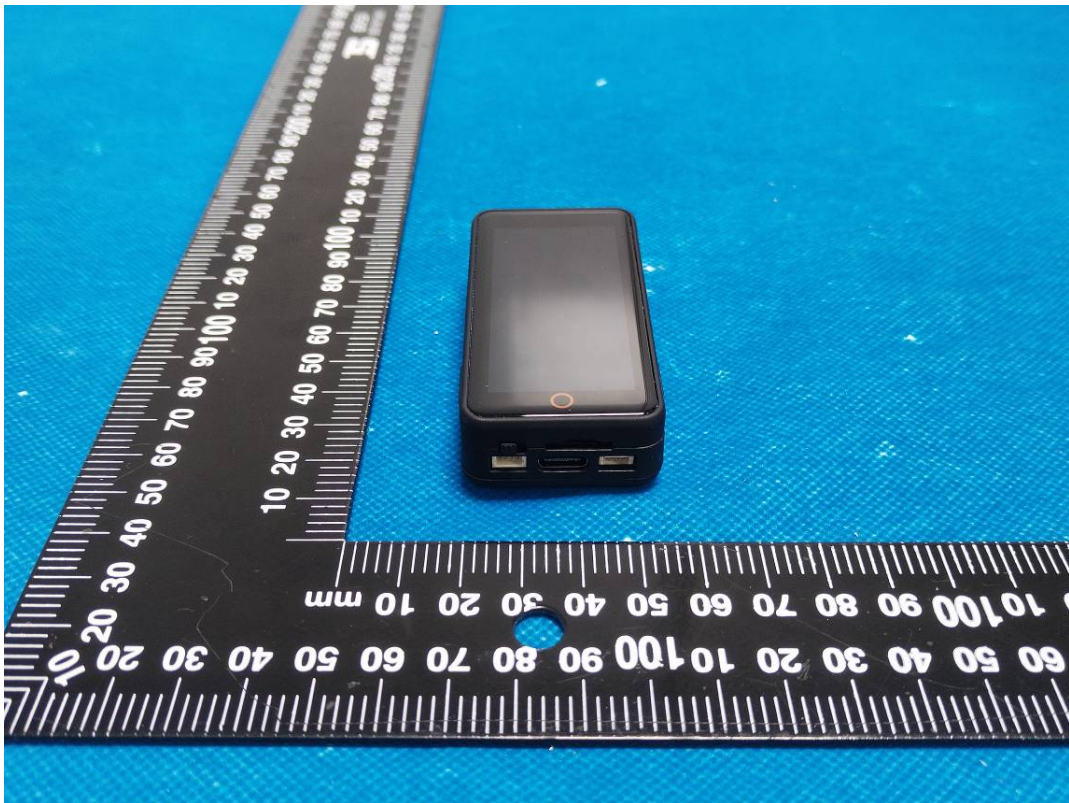

EUT EXTERNAL PHOTOGRAPHS

T-Display-S3 Pro (White Shell OV5640 Camera)

T-Display-S3 Pro (White Orange Shell OV5640 Camera)

T-Display-S3 Pro (Orange Shell OV5640 Camera)

T-Display-S3 Pro (Black Shell OV5640 Camera)

T-Display-S3 Pro (White Shell)

T-Display-S3 Pro (White Orange Shell)