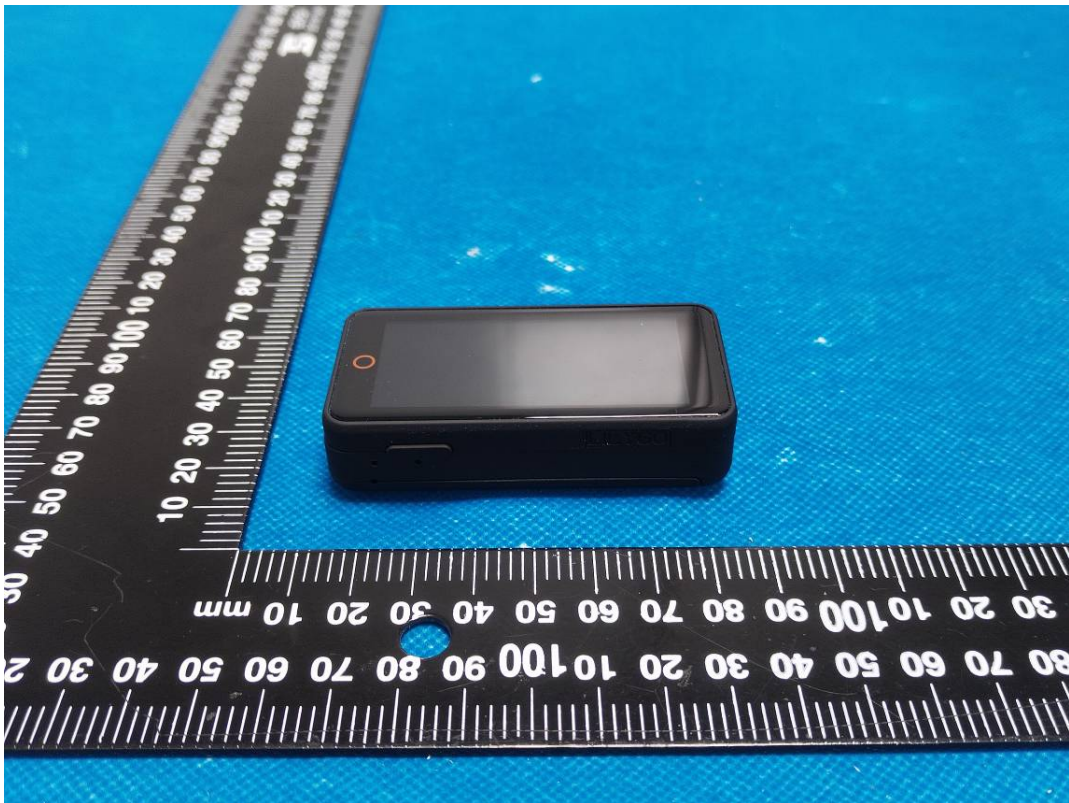

EUT EXTERNAL PHOTOGRAPHS

T-Display-S3 Pro (White Shell OV5640 Camera)

T-Display-S3 Pro (White Orange Shell OV5640 Camera)

T-Display-S3 Pro (Orange Shell OV5640 Camera)

T-Display-S3 Pro (Black Shell OV5640 Camera)

T-Display-S3 Pro (White Shell)

T-Display-S3 Pro (White Orange Shell)