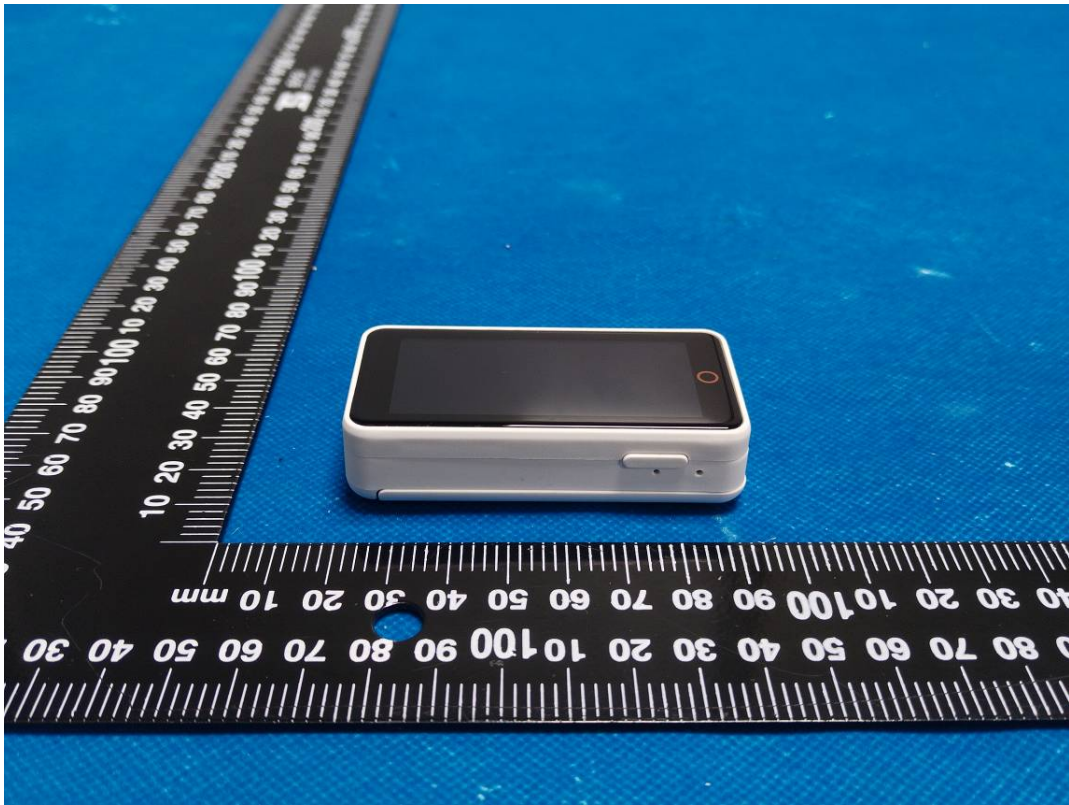

EUT EXTERNAL PHOTOGRAPHS

T-Display-S3 Pro (White Shell OV5640 Camera)

T-Display-S3 Pro (White Orange Shell OV5640 Camera)

T-Display-S3 Pro (Orange Shell OV5640 Camera)

T-Display-S3 Pro (Black Shell OV5640 Camera)

T-Display-S3 Pro (White Shell)

T-Display-S3 Pro (White Orange Shell)