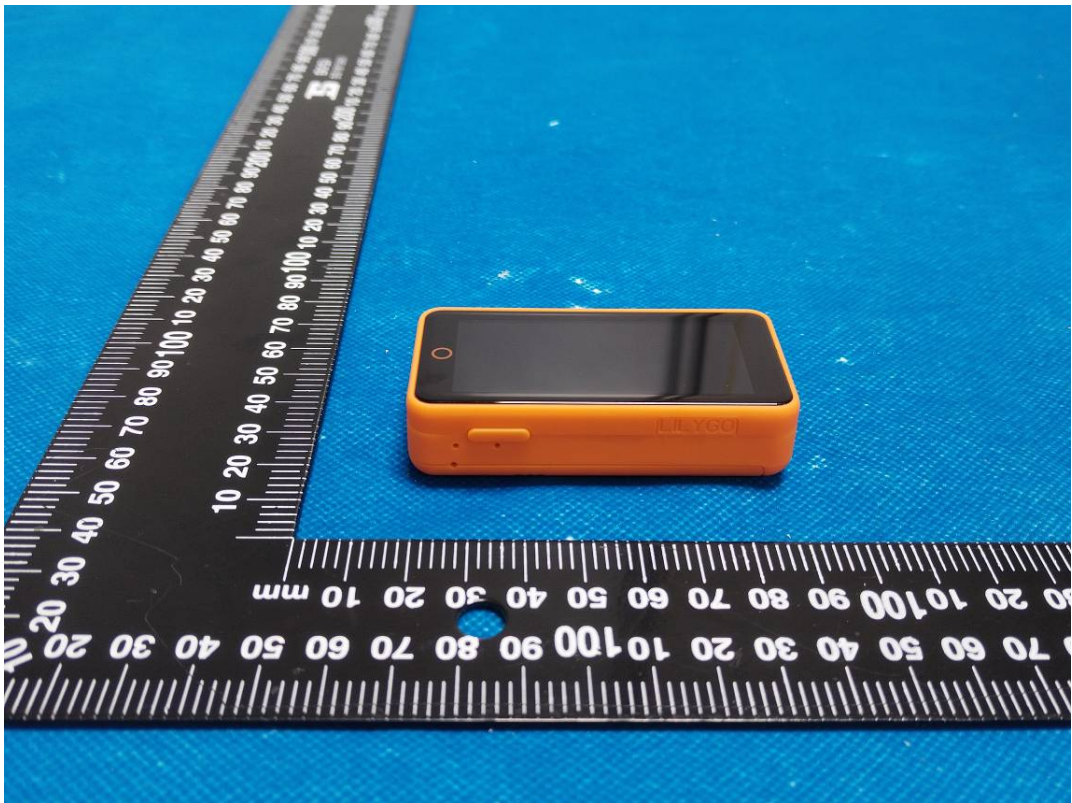

EUT EXTERNAL PHOTOGRAPHS

T-Display-S3 Pro (White Shell OV5640 Camera)

T-Display-S3 Pro (White Orange Shell OV5640 Camera)

T-Display-S3 Pro (Orange Shell OV5640 Camera)

T-Display-S3 Pro (Black Shell OV5640 Camera)

T-Display-S3 Pro (White Shell)

T-Display-S3 Pro (White Orange Shell)