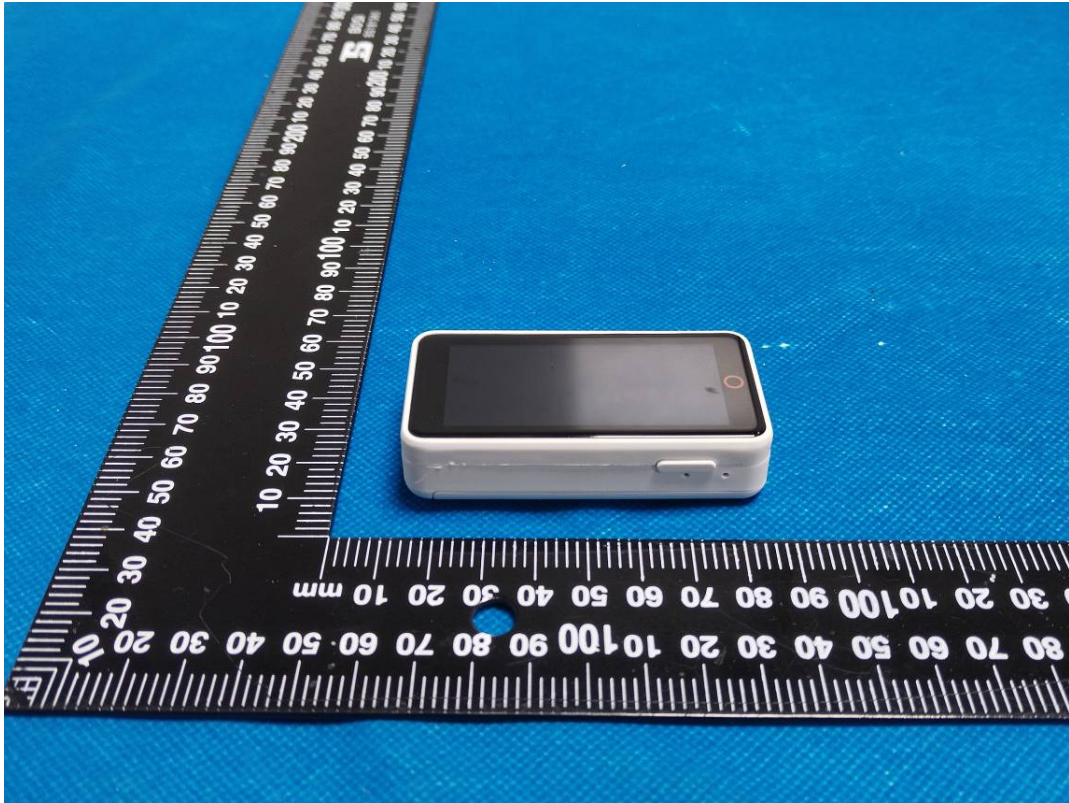

EUT EXTERNAL PHOTOGRAPHS

T-Display-S3 Pro (White Shell OV5640 Camera)

T-Display-S3 Pro (White Orange Shell OV5640 Camera)

T-Display-S3 Pro (Orange Shell OV5640 Camera)

T-Display-S3 Pro (Black Shell OV5640 Camera)

T-Display-S3 Pro (White Shell)

T-Display-S3 Pro (White Orange Shell)