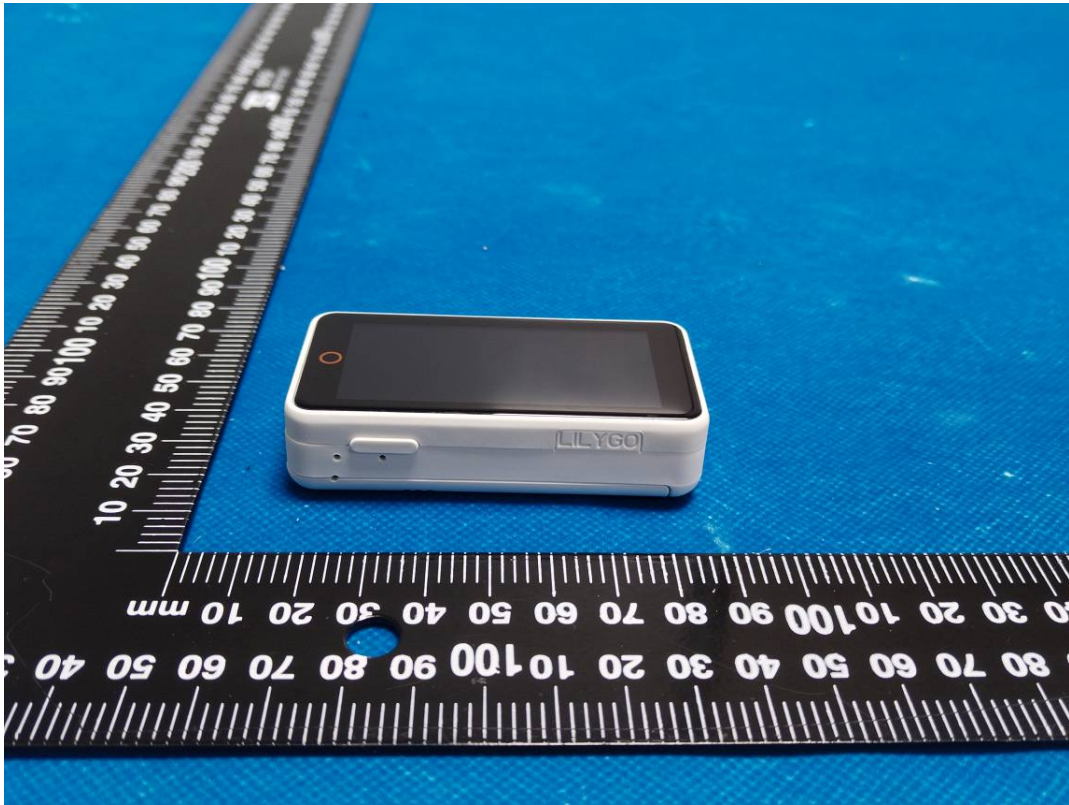

EUT EXTERNAL PHOTOGRAPHS

T-Display-S3 Pro (White Shell OV5640 Camera)

T-Display-S3 Pro (White Orange Shell OV5640 Camera)

T-Display-S3 Pro (Orange Shell OV5640 Camera)

T-Display-S3 Pro (Black Shell OV5640 Camera)

T-Display-S3 Pro (White Shell)

T-Display-S3 Pro (White Orange Shell)