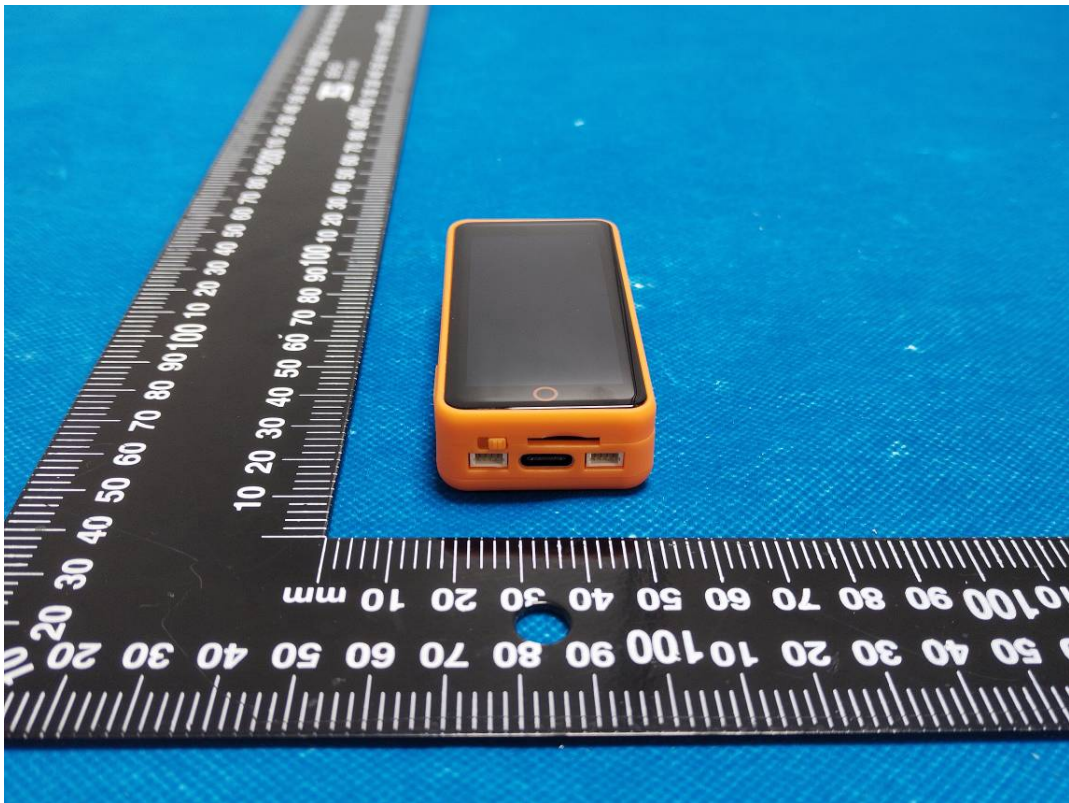

EUT EXTERNAL PHOTOGRAPHS

T-Display-S3 Pro (White Shell OV5640 Camera)

T-Display-S3 Pro (White Orange Shell OV5640 Camera)

T-Display-S3 Pro (Orange Shell OV5640 Camera)

T-Display-S3 Pro (Black Shell OV5640 Camera)

T-Display-S3 Pro (White Shell)

T-Display-S3 Pro (White Orange Shell)