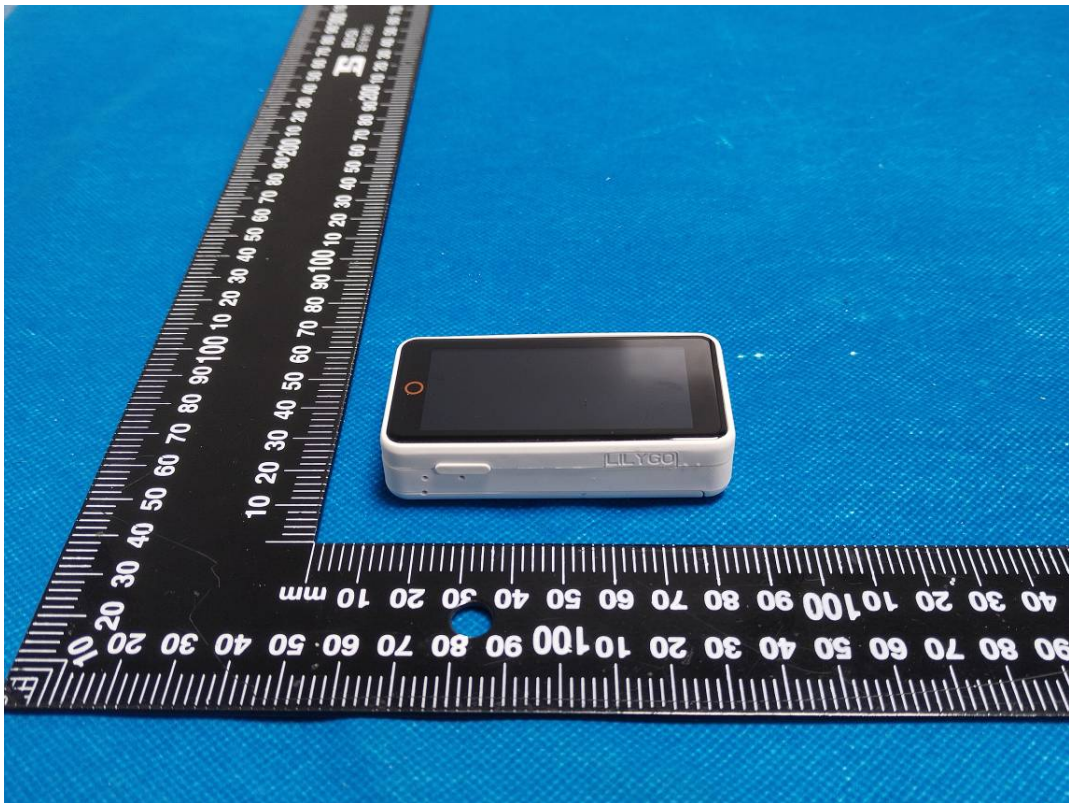

EUT EXTERNAL PHOTOGRAPHS

T-Display-S3 Pro (White Shell OV5640 Camera)

T-Display-S3 Pro (White Orange Shell OV5640 Camera)

T-Display-S3 Pro (Orange Shell OV5640 Camera)

T-Display-S3 Pro (Black Shell OV5640 Camera)

T-Display-S3 Pro (White Shell)

T-Display-S3 Pro (White Orange Shell)