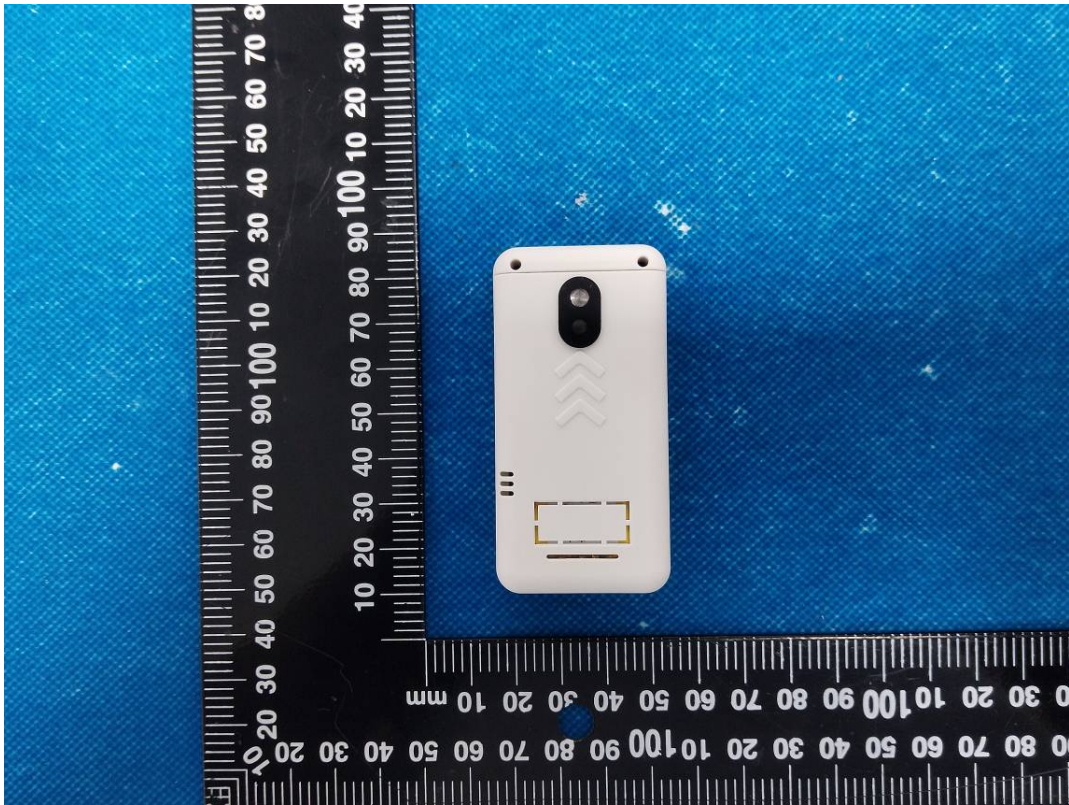

EUT EXTERNAL PHOTOGRAPHS

T-Display-S3 Pro (White Shell OV5640 Camera)

T-Display-S3 Pro (White Orange Shell OV5640 Camera)

T-Display-S3 Pro (Orange Shell OV5640 Camera)

T-Display-S3 Pro (Black Shell OV5640 Camera)

T-Display-S3 Pro (White Shell)

T-Display-S3 Pro (White Orange Shell)