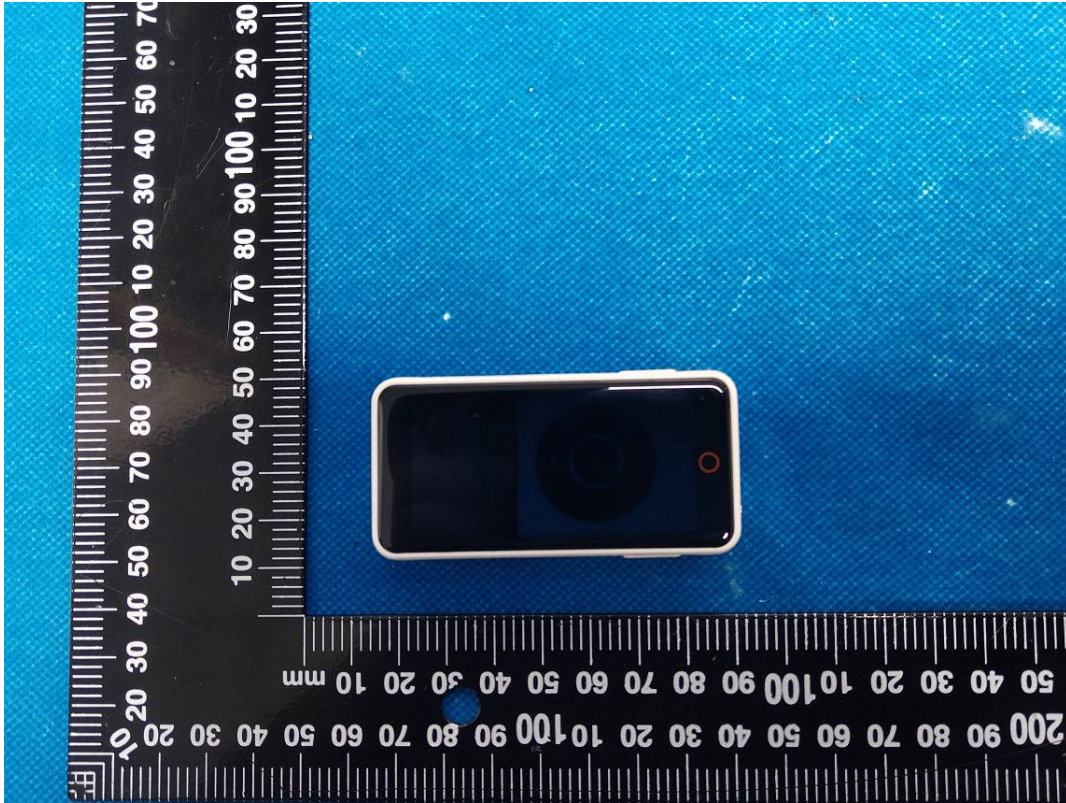

EUT EXTERNAL PHOTOGRAPHS

T-Display-S3 Pro (White Shell OV5640 Camera)

T-Display-S3 Pro (White Orange Shell OV5640 Camera)

T-Display-S3 Pro (Orange Shell OV5640 Camera)

T-Display-S3 Pro (Black Shell OV5640 Camera)

T-Display-S3 Pro (White Shell)

T-Display-S3 Pro (White Orange Shell)