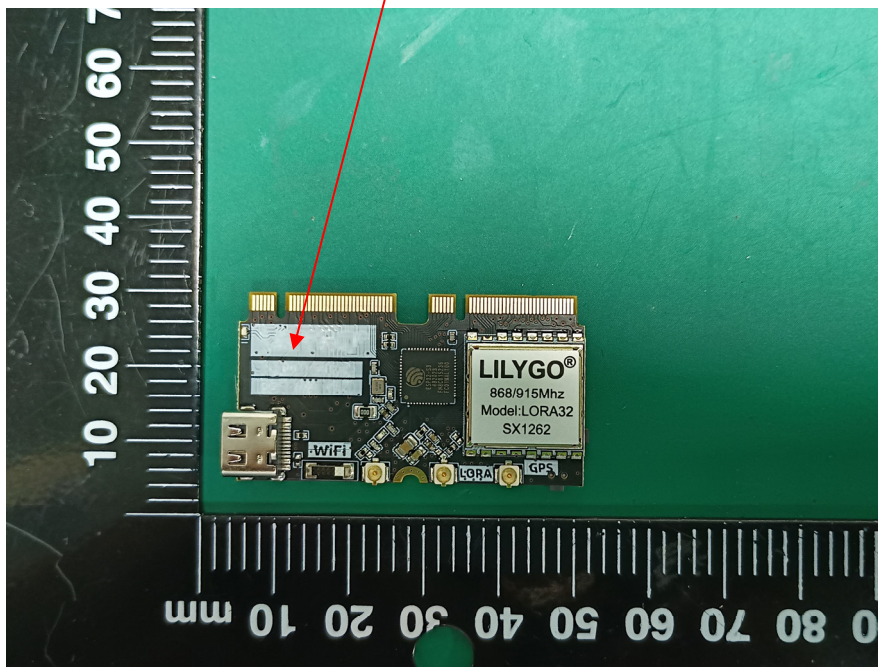

## EXHIBIT A - FCC ID LABEL AND LOCATION

Model: T-BEAM-S3

### FCC ID Label

**FCC ID: 2ASYE-T-BEAM-S3**

**MODEL:T-BEAM-S3**

### FCC ID Label Location Information

The label shown shall be permanently affixed at a conspicuous location on the device and be readily visible to the user at the time purchase (Labeling requirements per 2.925)

Model: T-BEAM-S3(L76K GPS)

**FCC ID Label**

**FCC ID: 2ASYE-T-BEAM-S3**  
**MODEL: T-BEAM-S3(L76K GPS)**

**FCC ID Label Location Information**

The label shown shall be permanently affixed at a conspicuous location on the device and be readily visible to the user at the time purchase (Labeling requirements per 2.925)