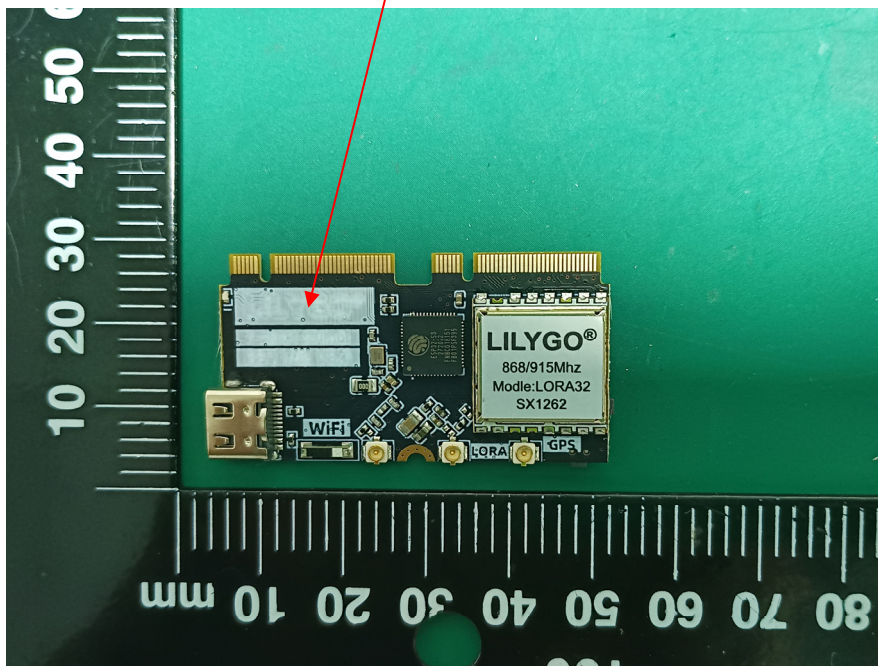

## EXHIBIT A - FCC ID LABEL AND LOCATION

Model: T-BEAM-S3

### FCC ID Label

**FCC ID: 2ASYE-T-BEAM-S3**

**MODEL:T-BEAM-S3**

### FCC ID Label Location Information

The label shown shall be permanently affixed at a conspicuous location on the device and be readily visible to the user at the time purchase (Labeling requirements per 2.925)

Model: T-BEAM-S3(L76K GPS)

**FCC ID Label**

**FCC ID: 2ASYE-T-BEAM-S3**  
**MODEL: T-BEAM-S3(L76K GPS)**

**FCC ID Label Location Information**

The label shown shall be permanently affixed at a conspicuous location on the device and be readily visible to the user at the time purchase (Labeling requirements per 2.925)