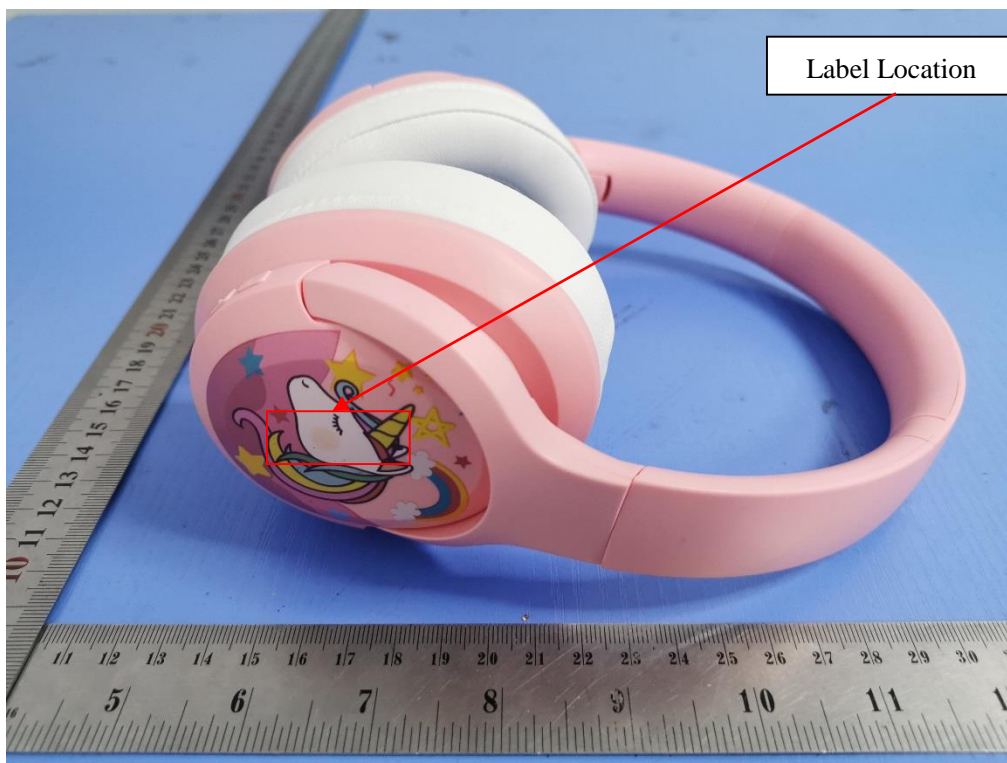

LABEL AND LOCATION

Model: SPACE

FCC ID: 2ASXZ-SPACE

Size: L3.0cm*W1.0cm

Label Location