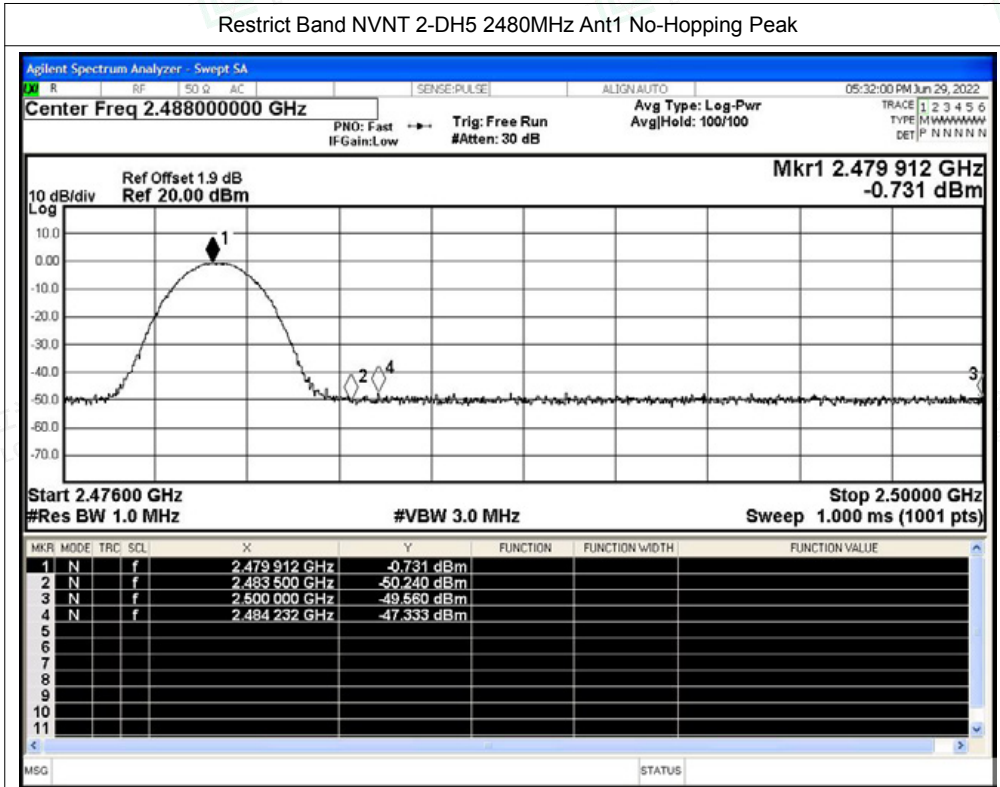

Restrict Band NVNT 2-DH5 2480MHz Ant1 No-Hopping Peak