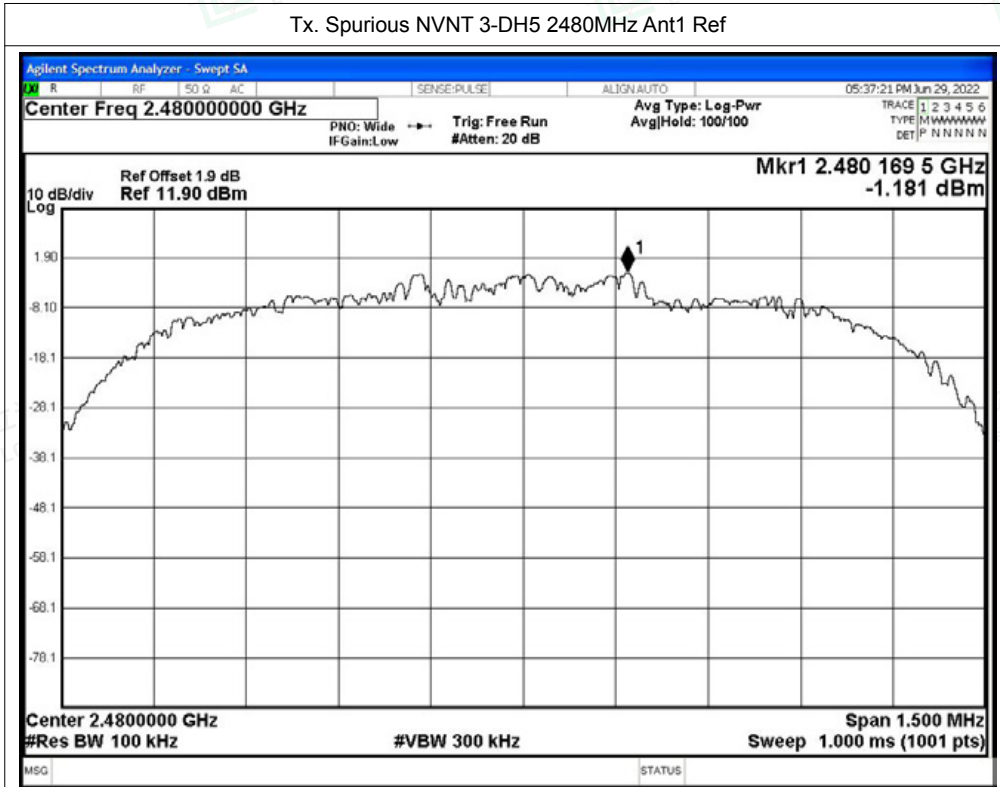

Tx. Spurious NVNT 3-DH5 2480MHz Ant1 Ref