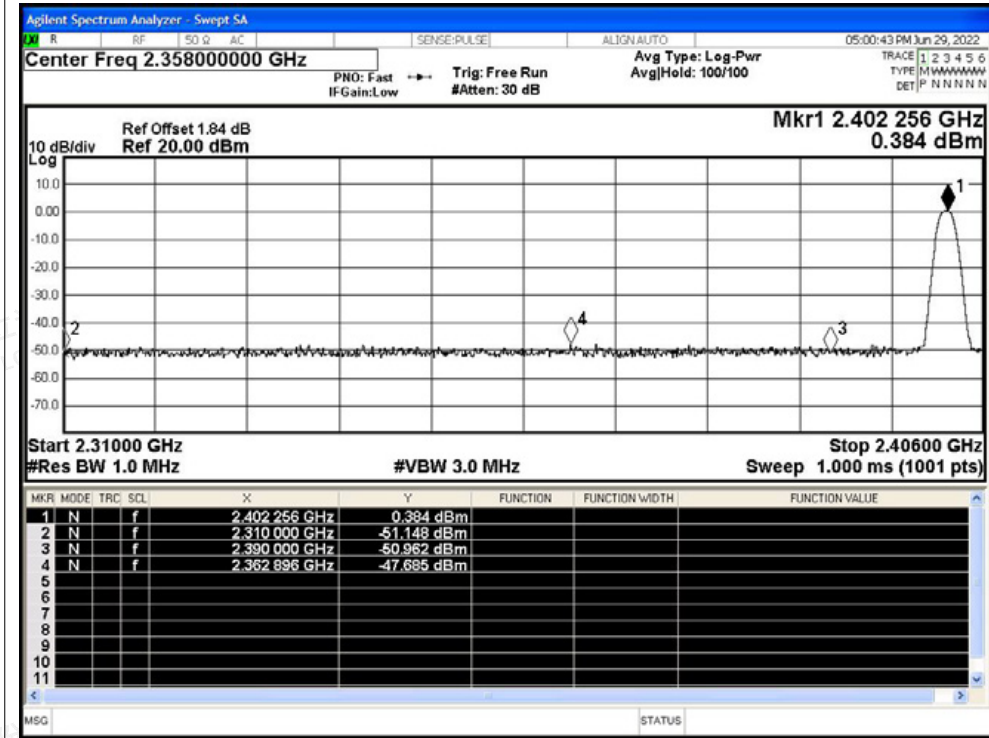

Test Graphs

Restrict Band NVNT 1-DH5 2402MHz Ant1 No-Hopping Peak