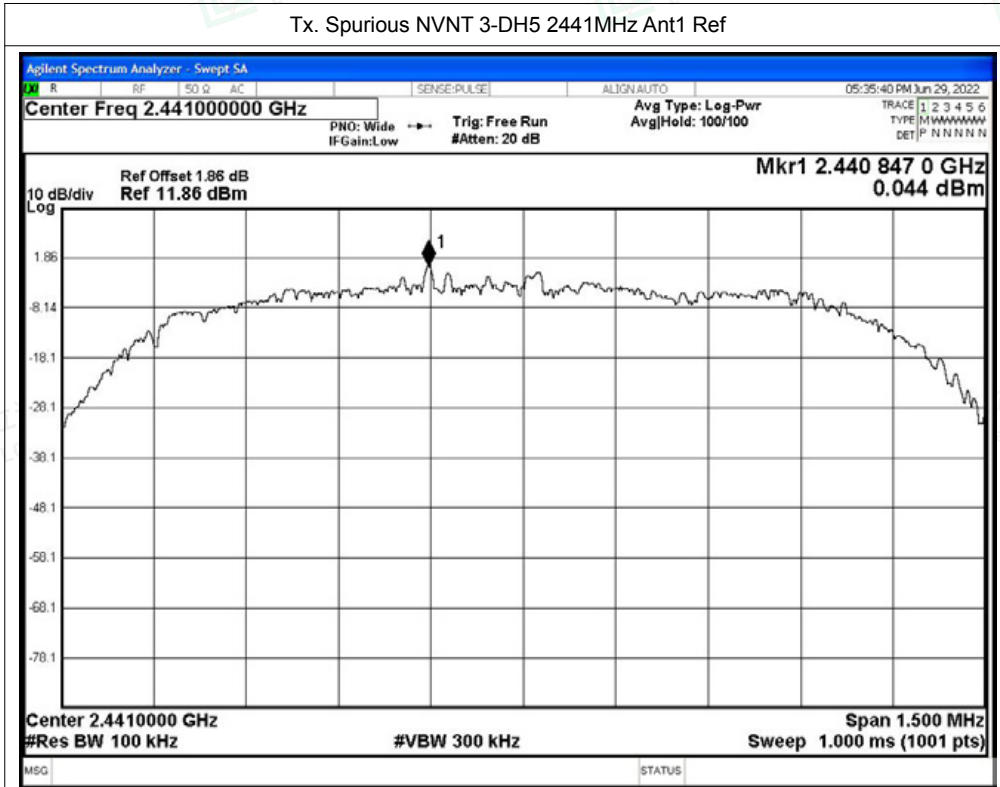

Tx. Spurious NVNT 3-DH5 2441MHz Ant1 Ref