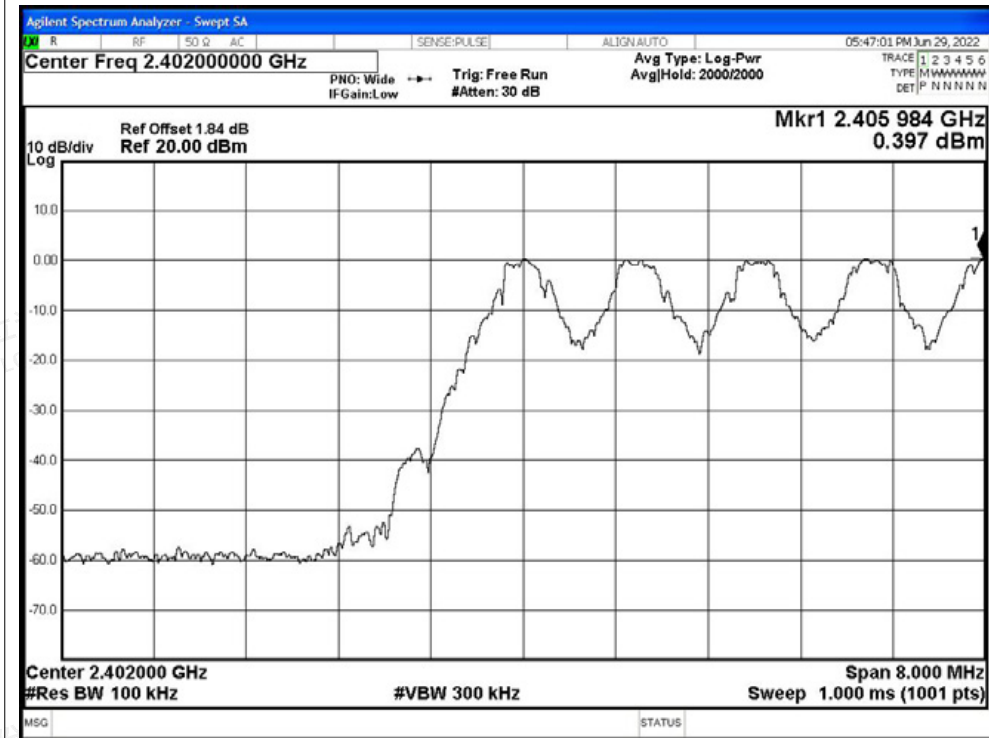

Test Graphs

Band Edge(Hopping) NVNT 1-DH5 2402MHz Ant1 Hopping Ref

Band Edge(Hopping) NVNT 1-DH5 2402MHz Ant1 Hopping Emission

Shenzhen LCS Compliance Testing Laboratory Ltd.

Add: 101, 201 Bldg A & 301 Bldg C, Juji Industrial Park Yabianxueziwei, Shajing Street, Baoan District, Shenzhen, 518000, China