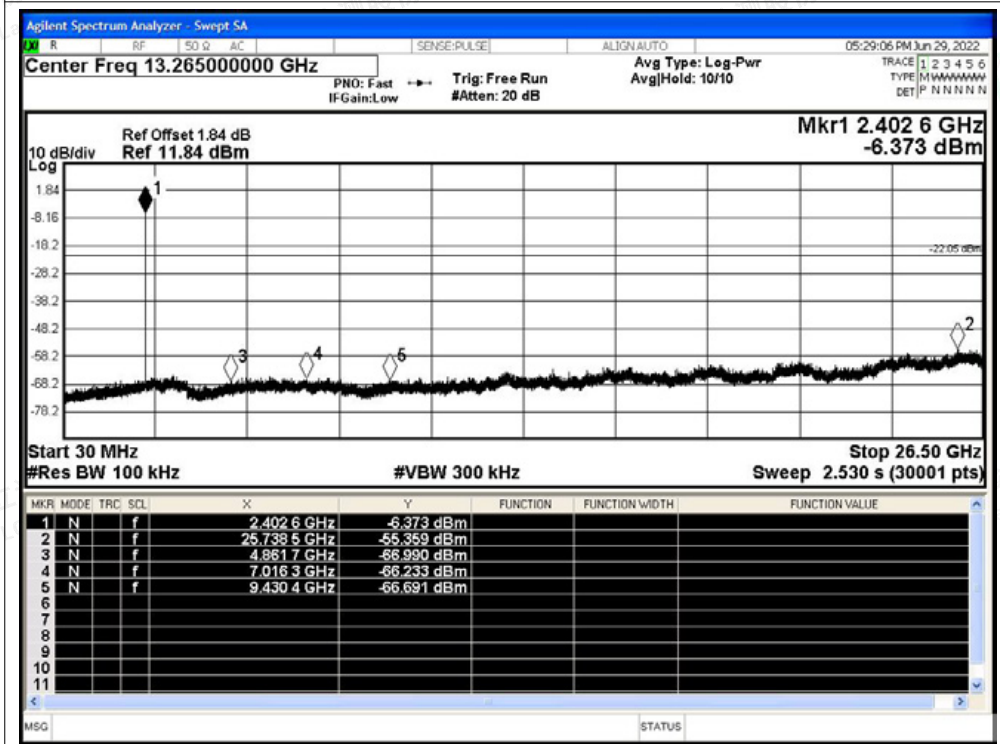

Tx. Spurious NVNT 2-DH5 2402MHz Ant1 Emission

Shenzhen LCS Compliance Testing Laboratory Ltd.

Add: 101, 201 Bldg A & 301 Bldg C, Juji Industrial Park Yabianxueziwei, Shajing Street, Baoan District, Shenzhen, 518000, China

Tel: +(86) 0755-82591330 | E-mail: webmaster@lcs-cert.com | Web: www.lcs-cert.com

Scan code to check authenticity