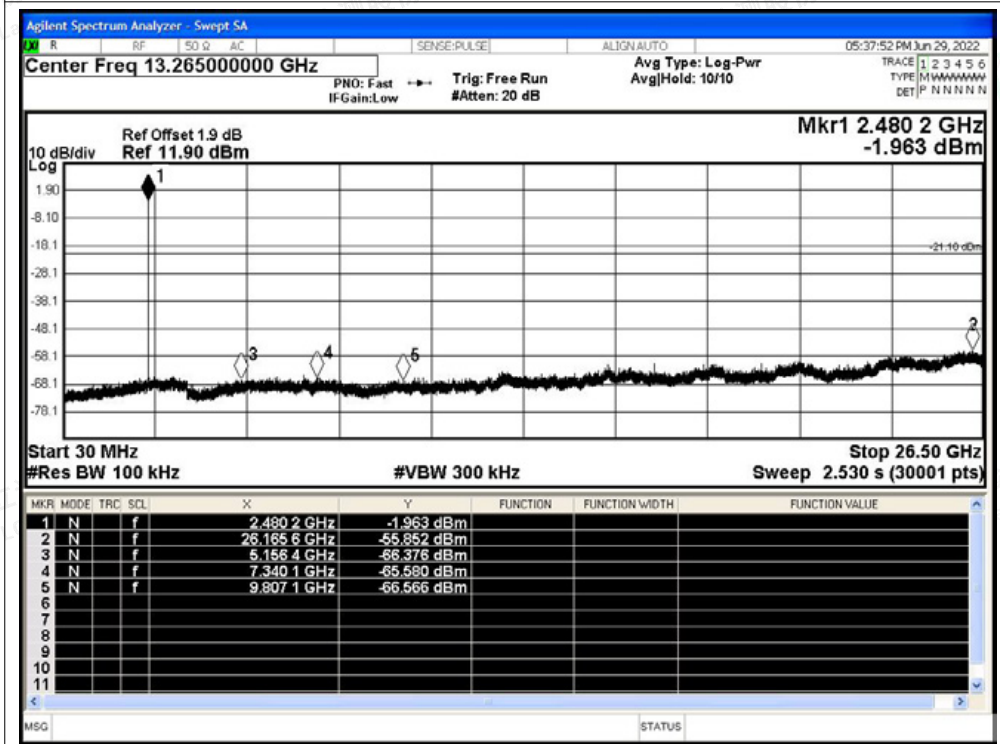

Tx. Spurious NVNT 3-DH5 2480MHz Ant1 Emission

Shenzhen LCS Compliance Testing Laboratory Ltd.

Add: 101, 201 Bldg A & 301 Bldg C, Juji Industrial Park Yabianxueziwei, Shajing Street, Baoan District, Shenzhen, 518000, China

Tel: +(86) 0755-82591330 | E-mail: webmaster@lcs-cert.com | Web: www.lcs-cert.com

Scan code to check authenticity