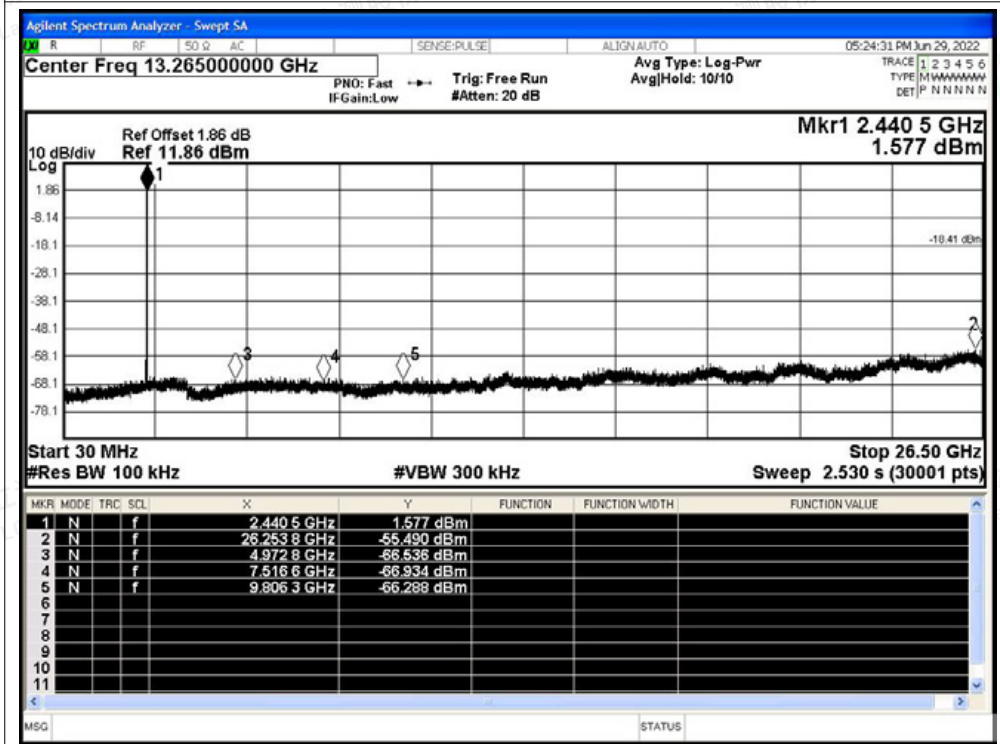

Tx. Spurious NVNT 1-DH5 2441MHz Ant1 Emission

Shenzhen LCS Compliance Testing Laboratory Ltd.

Add: 101, 201 Bldg A & 301 Bldg C, Juji Industrial Park Yabianxueziwei, Shajing Street, Baoan District, Shenzhen, 518000, China

Tel: +(86) 0755-82591330 | E-mail: webmaster@lcs-cert.com | Web: www.lcs-cert.com

Scan code to check authenticity