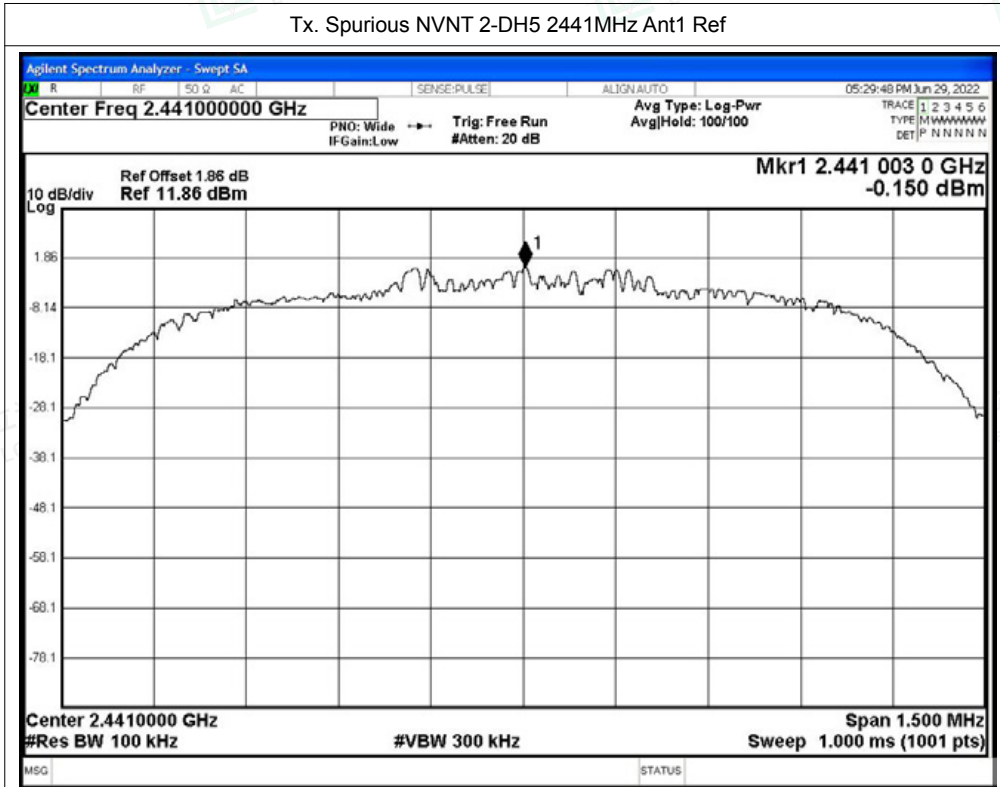

Tx. Spurious NVNT 2-DH5 2441MHz Ant1 Ref