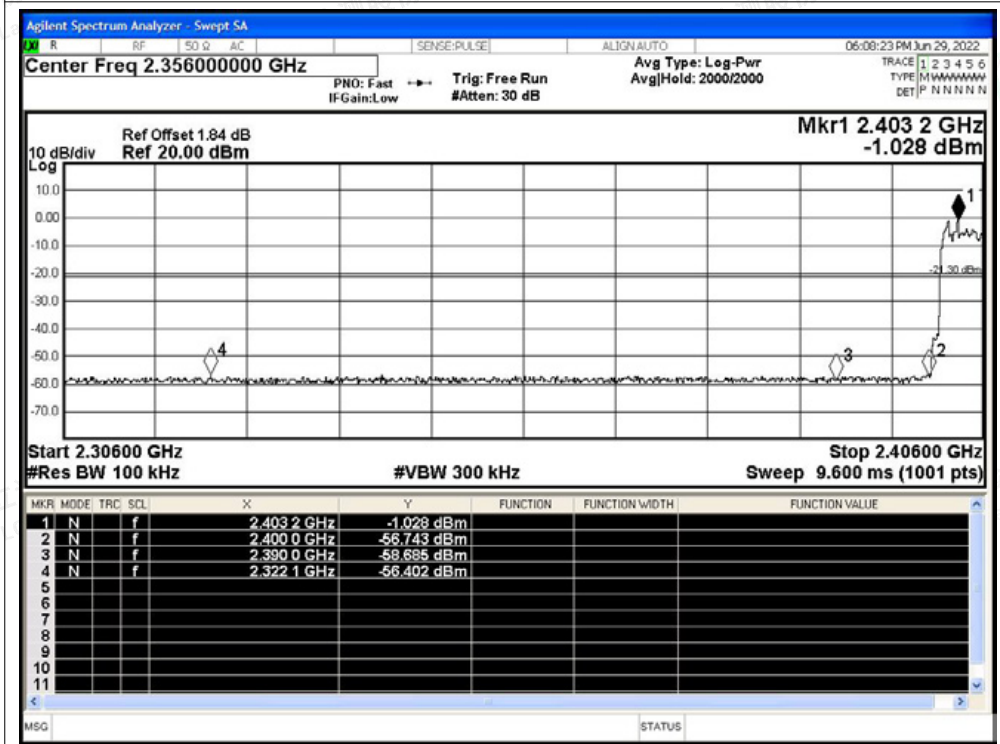

Band Edge(Hopping) NVNT 3-DH5 2402MHz Ant1 Hopping Emission

Shenzhen LCS Compliance Testing Laboratory Ltd.

Add: 101, 201 Bldg A & 301 Bldg C, Juji Industrial Park Yabianxueziwei, Shajing Street, Baoan District, Shenzhen, 518000, China

Tel: +(86) 0755-82591330 | E-mail: webmaster@lcs-cert.com | Web: www.lcs-cert.com

Scan code to check authenticity