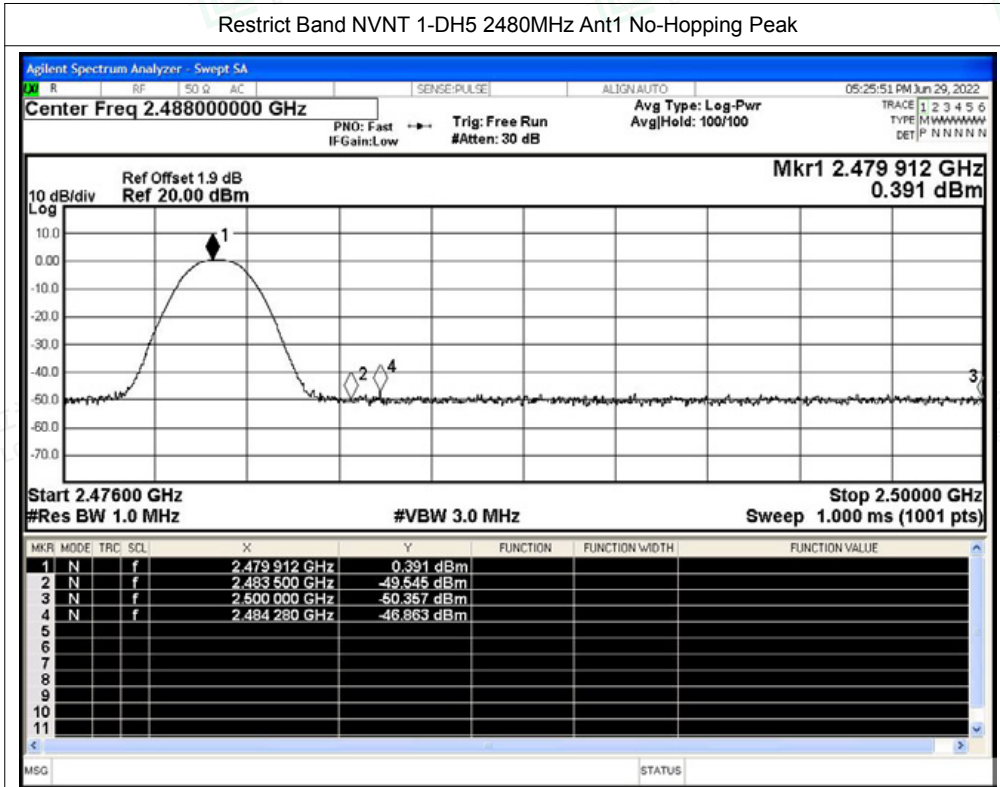

Restrict Band NVNT 1-DH5 2480MHz Ant1 No-Hopping Peak