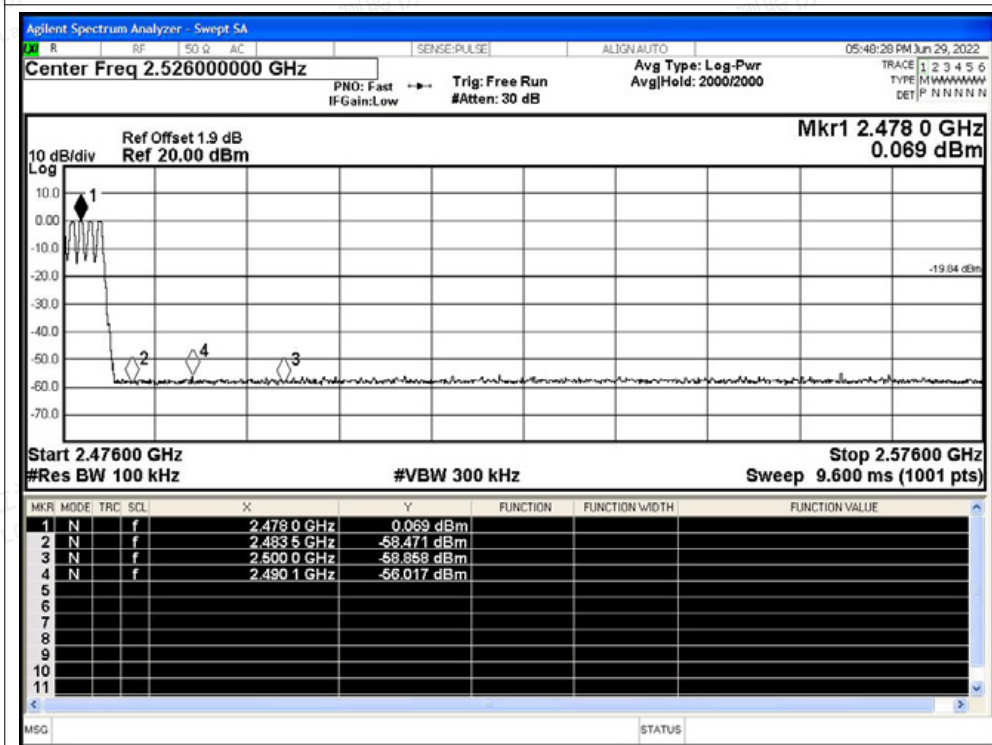

Tel: +(86) 0755-82591330 | E-mail: webmaster@lcs-cert.com | Web: www.lcs-cert.com

Scan code to check authenticity

Band Edge(Hopping) NVNT 1-DH5 2480MHz Ant1 Hopping Ref

Band Edge(Hopping) NVNT 1-DH5 2480MHz Ant1 Hopping Emission