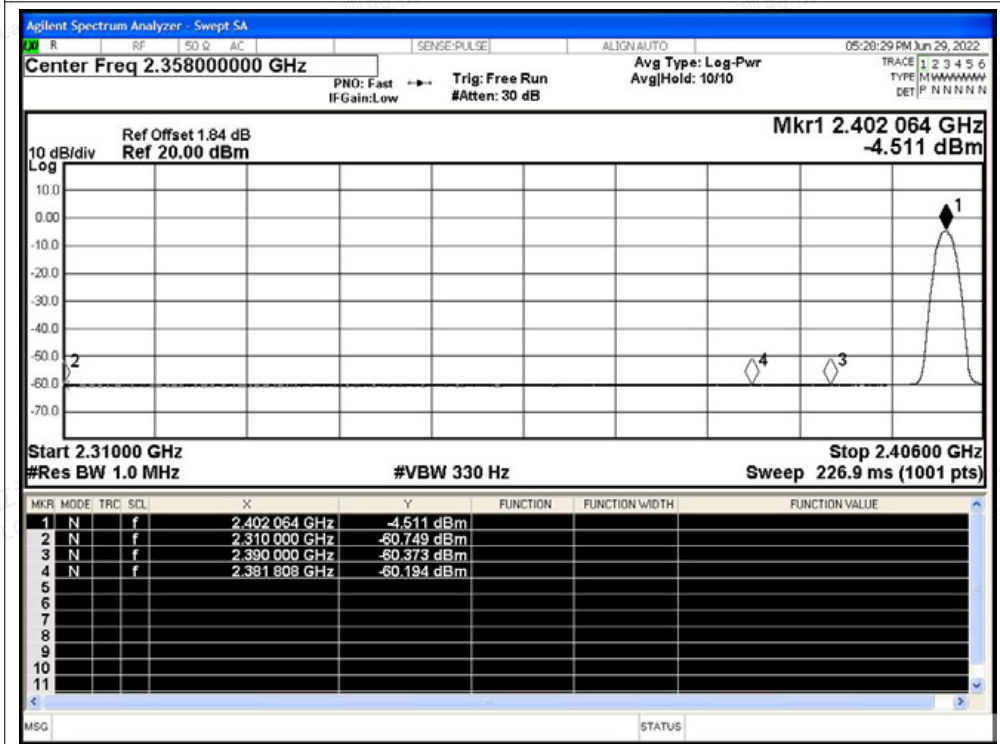

Scan code to check authenticity

Restrict Band NVNT 2-DH5 2402MHz Ant1 No-Hopping Peak

Restrict Band NVNT 2-DH5 2402MHz Ant1 No-Hopping Average

Shenzhen LCS Compliance Testing Laboratory Ltd.

Add: 101, 201 Bldg A & 301 Bldg C, Juji Industrial Park Yabianxueziwei, Shajing Street, Baoan District, Shenzhen, 518000, China