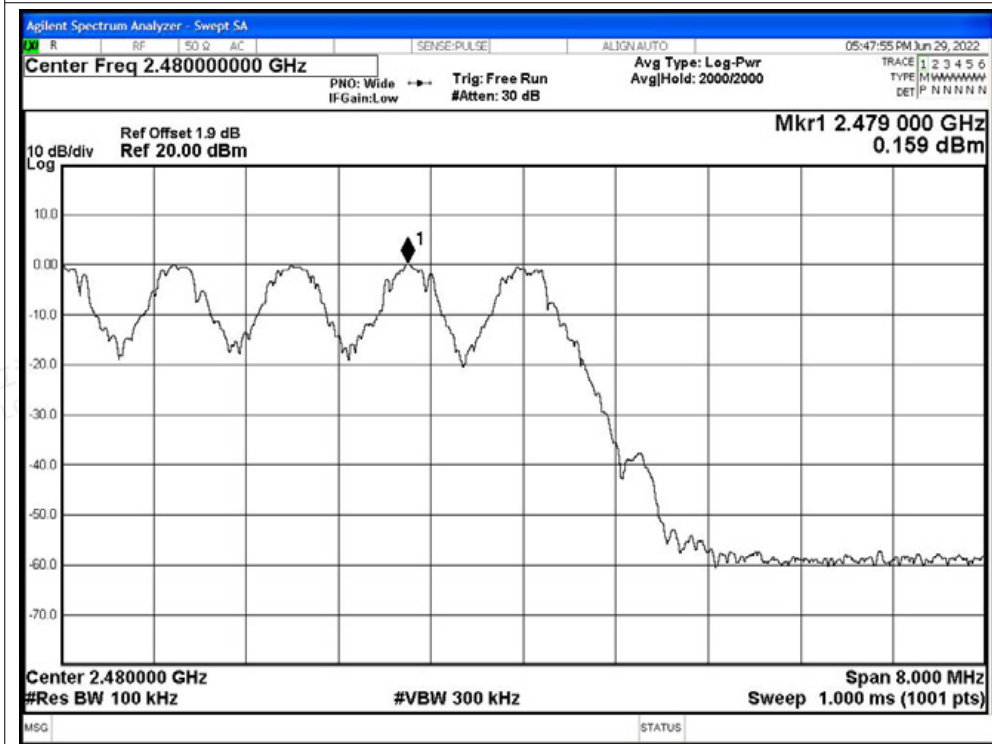

Band Edge(Hopping) NVNT 1-DH5 2480MHz Ant1 Hopping Ref