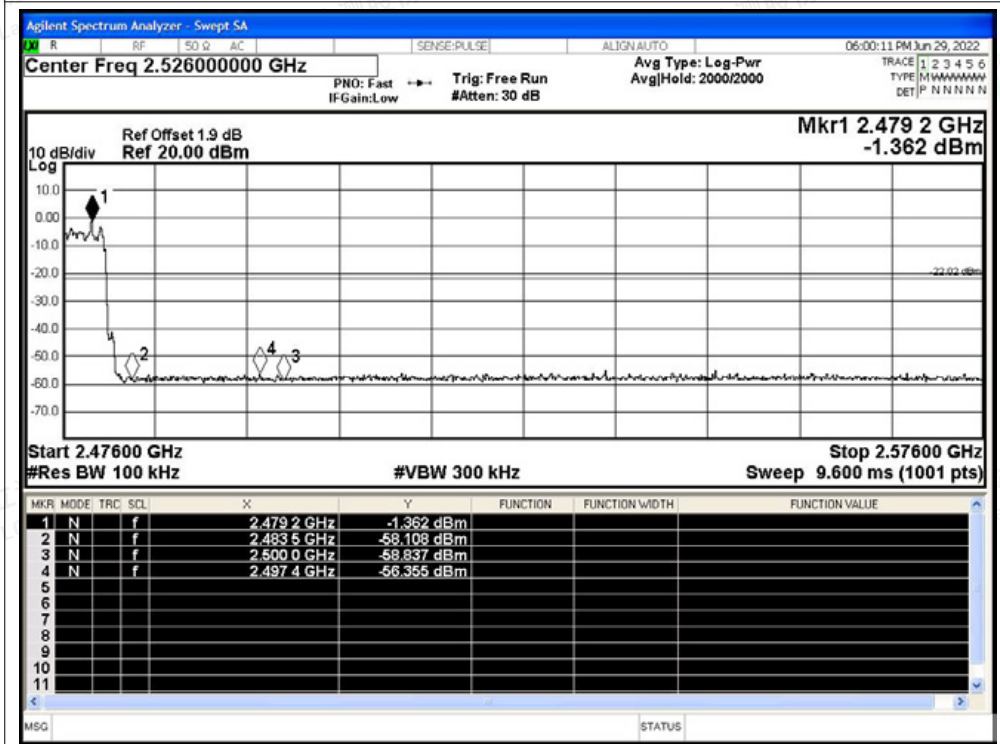

Tel: +(86) 0755-82591330 | E-mail: webmaster@lcs-cert.com | Web: www.lcs-cert.com

Scan code to check authenticity

Band Edge(Hopping) NVNT 2-DH5 2480MHz Ant1 Hopping Ref

Band Edge(Hopping) NVNT 2-DH5 2480MHz Ant1 Hopping Emission