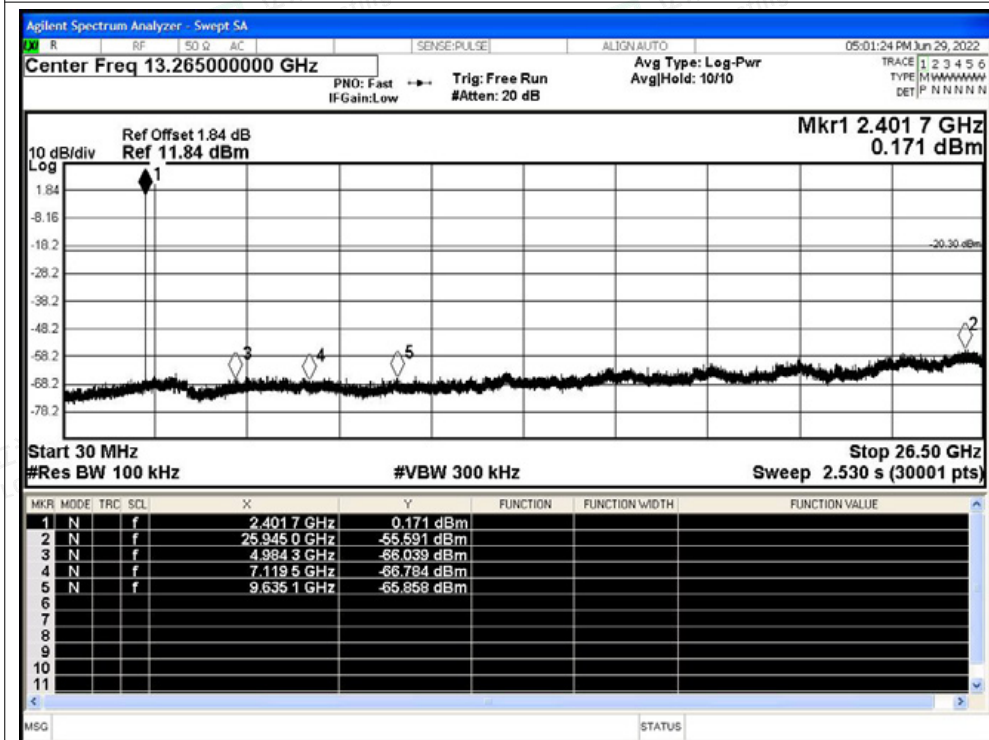

Scan code to check authenticity

Test Graphs

Tx. Spurious NVNT 1-DH5 2402MHz Ant1 Ref

Tx. Spurious NVNT 1-DH5 2402MHz Ant1 Emission

Shenzhen LCS Compliance Testing Laboratory Ltd.

Add: 101, 201 Bldg A & 301 Bldg C, Juji Industrial Park Yabianxueziwei, Shajing Street, Baoan District, Shenzhen, 518000, China