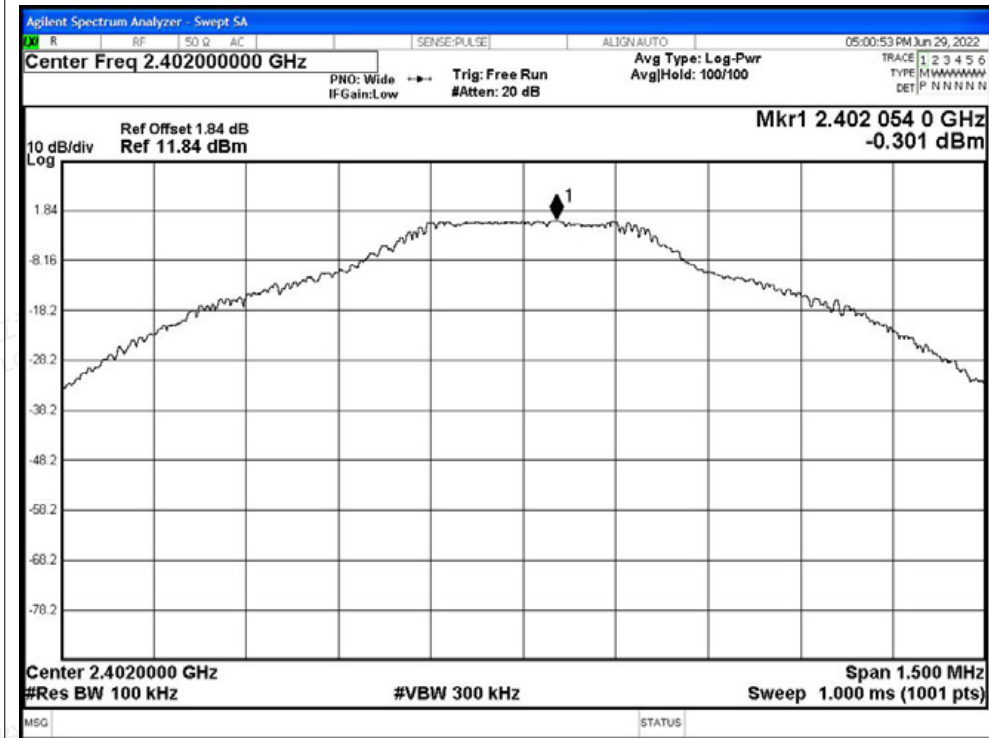

Test Graphs

Tx. Spurious NVNT 1-DH5 2402MHz Ant1 Ref