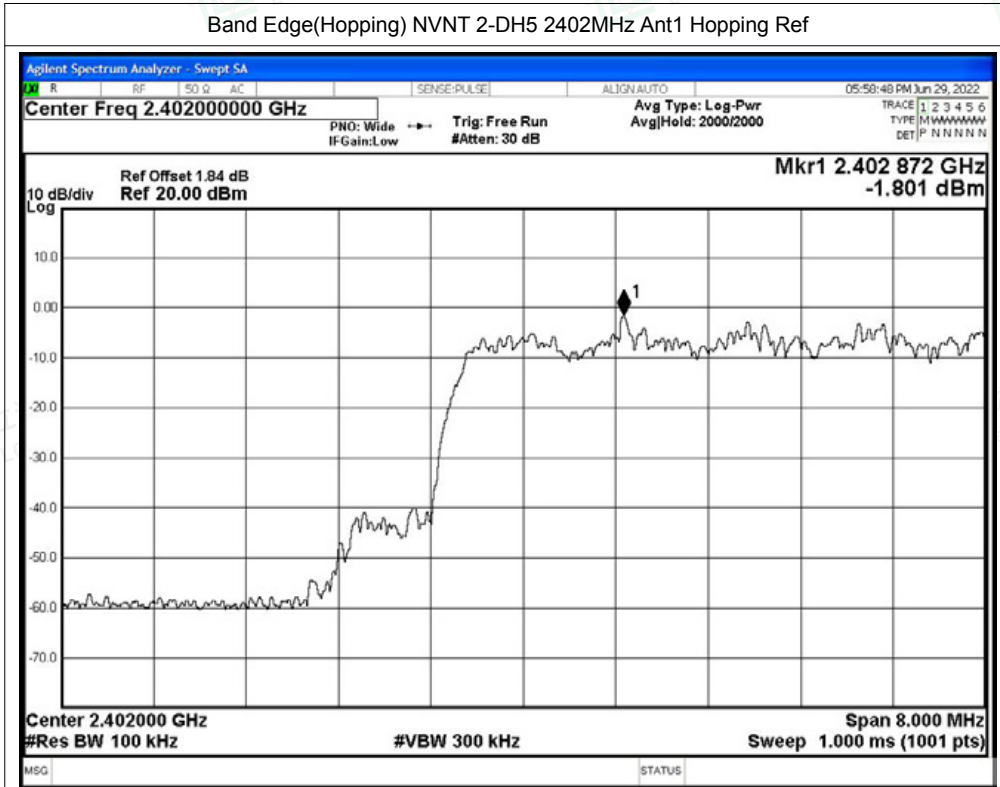

Scan code to check authenticity

Band Edge(Hopping) NVNT 2-DH5 2402MHz Ant1 Hopping Ref

Band Edge(Hopping) NVNT 2-DH5 2402MHz Ant1 Hopping Emission

Shenzhen LCS Compliance Testing Laboratory Ltd.

Add: 101, 201 Bldg A & 301 Bldg C, Juji Industrial Park Yabianxueziwei, Shajing Street, Baoan District, Shenzhen, 518000, China