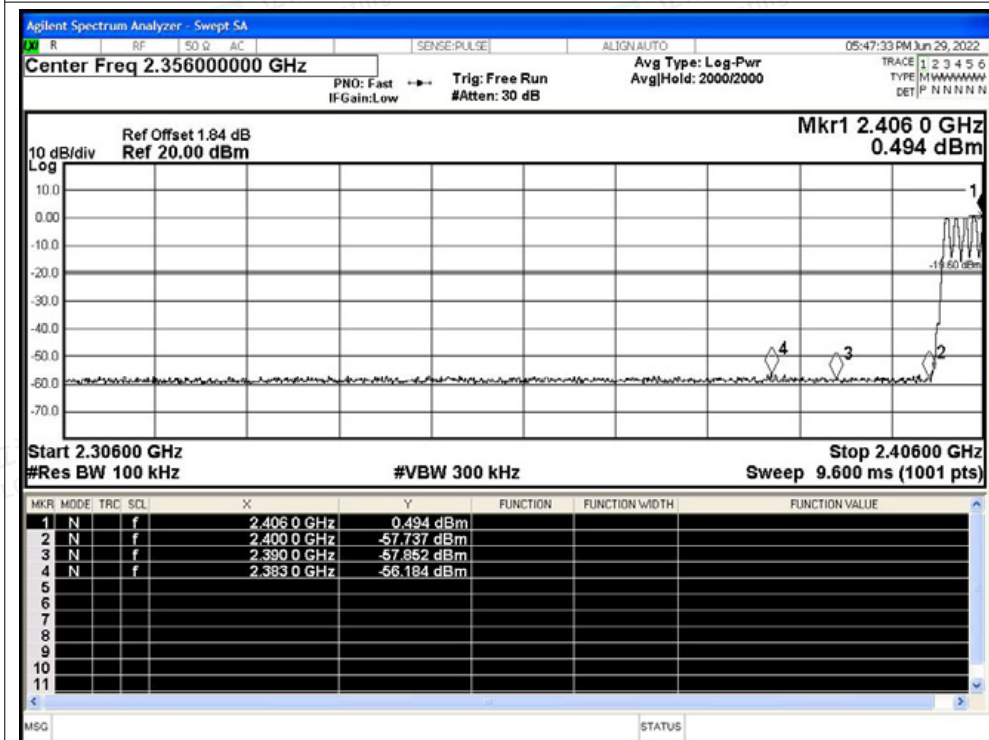

Test Graphs

Band Edge(Hopping) NVNT 1-DH5 2402MHz Ant1 Hopping Ref

Band Edge(Hopping) NVNT 1-DH5 2402MHz Ant1 Hopping Emission

Shenzhen LCS Compliance Testing Laboratory Ltd.

Add: 101, 201 Bldg A & 301 Bldg C, Juji Industrial Park Yabianxueziwei, Shajing Street, Baoan District, Shenzhen, 518000, China