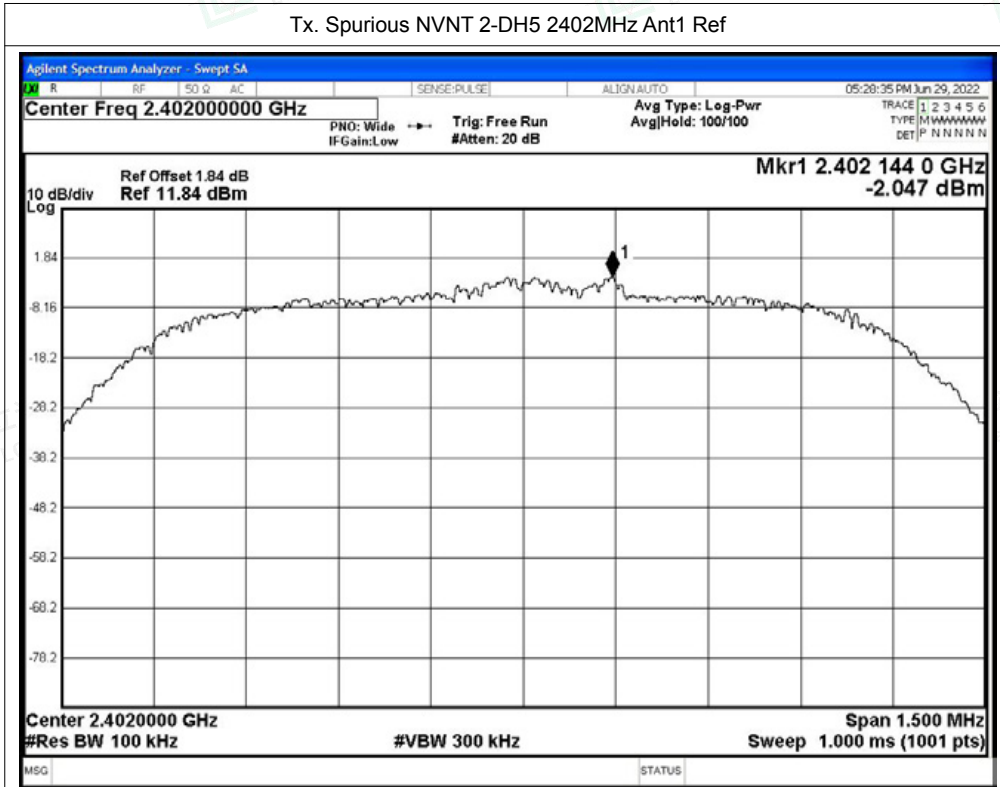

Tx. Spurious NVNT 2-DH5 2402MHz Ant1 Ref