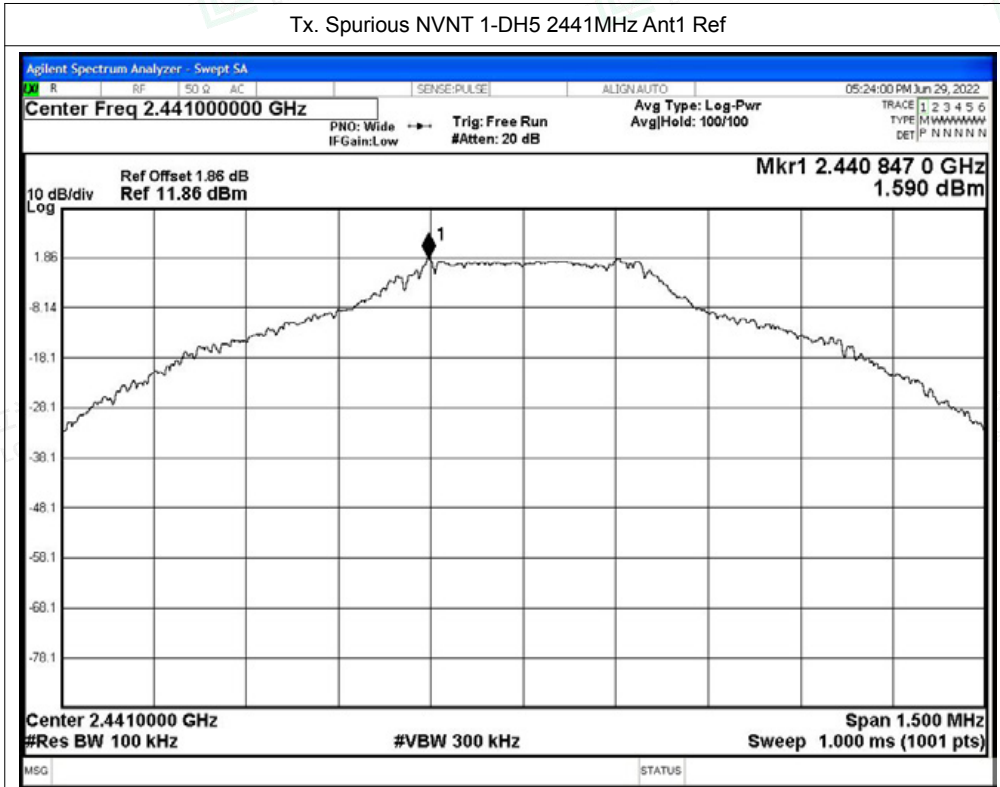

Tx. Spurious NVNT 1-DH5 2441MHz Ant1 Ref