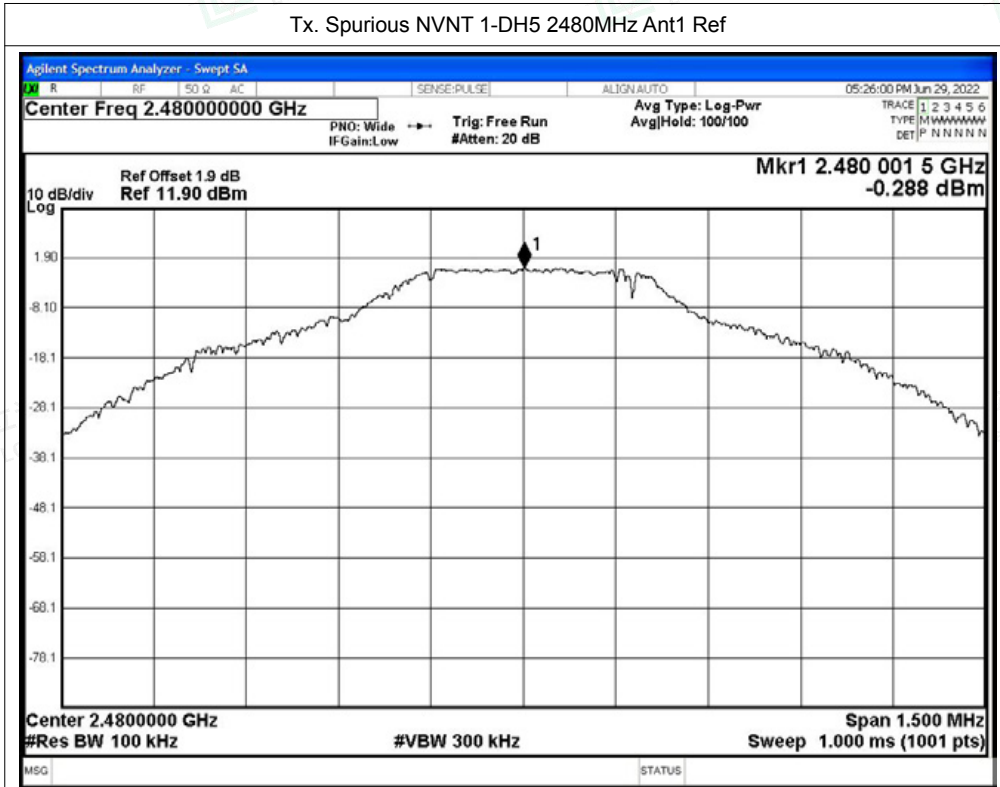

Tx. Spurious NVNT 1-DH5 2480MHz Ant1 Ref