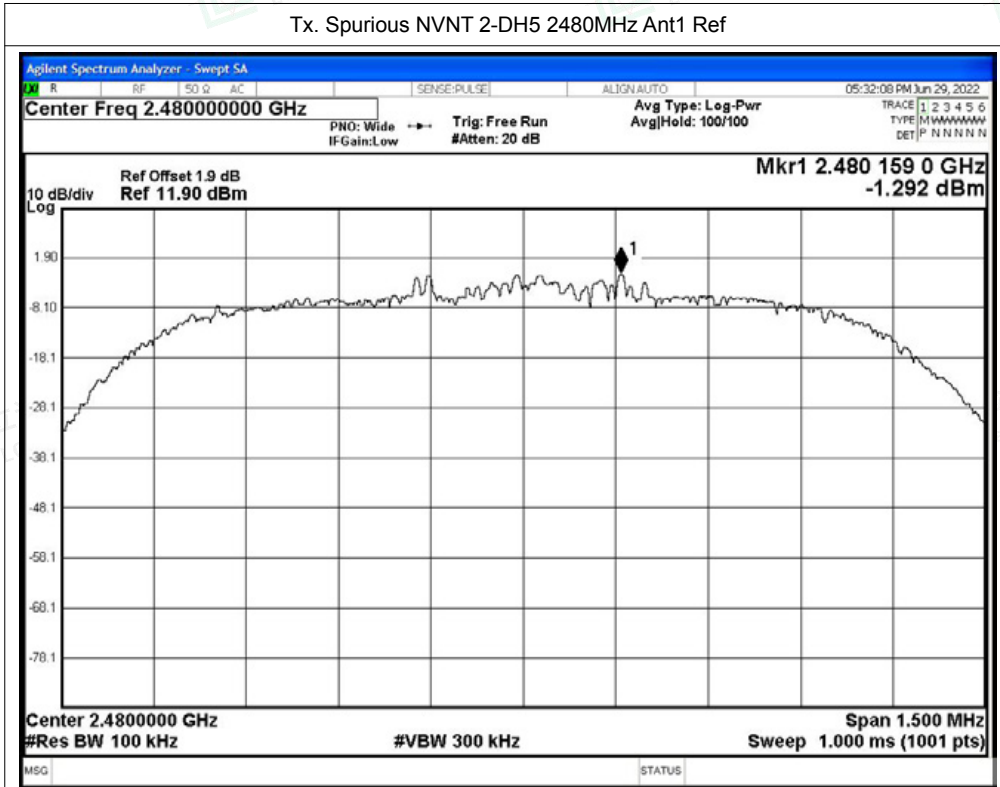

Tx. Spurious NVNT 2-DH5 2480MHz Ant1 Ref