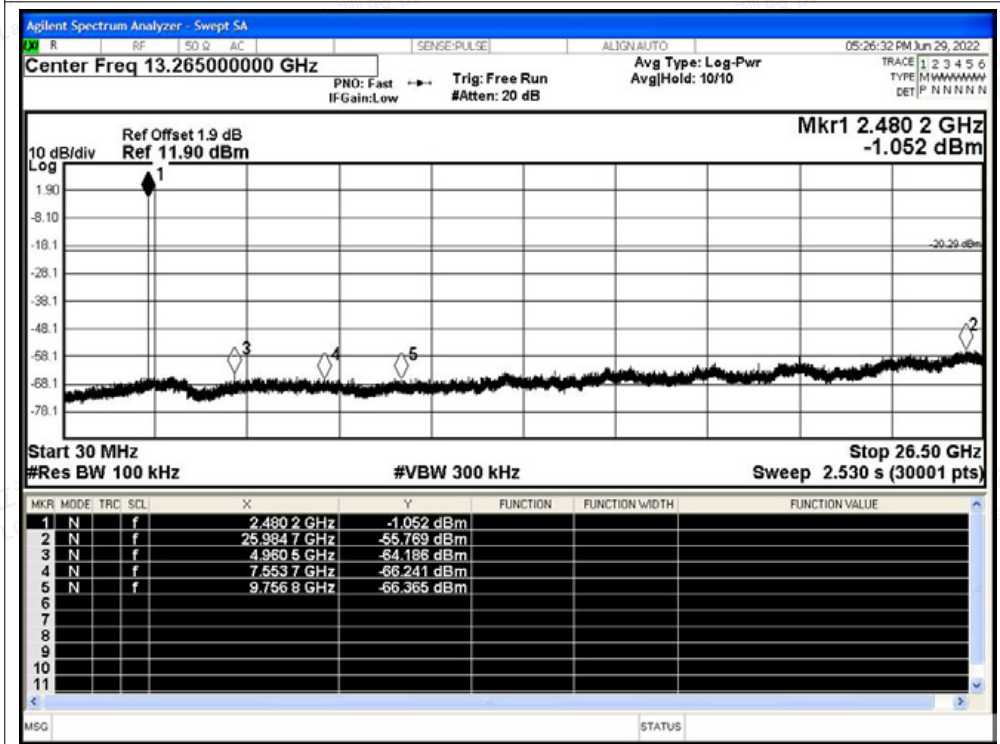

Scan code to check authenticity

Tx. Spurious NVNT 1-DH5 2480MHz Ant1 Ref

Tx. Spurious NVNT 1-DH5 2480MHz Ant1 Emission

Shenzhen LCS Compliance Testing Laboratory Ltd.

Add: 101, 201 Bldg A & 301 Bldg C, Juji Industrial Park Yabianxueziwei, Shajing Street, Baoan District, Shenzhen, 518000, China