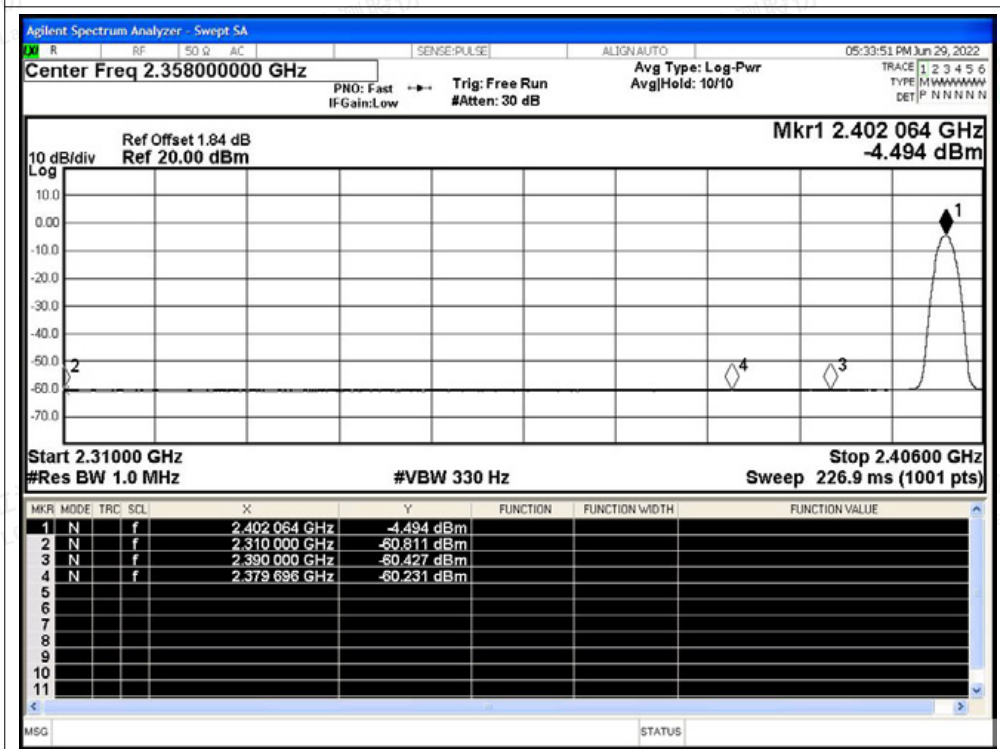

Restrict Band NVNT 3-DH5 2402MHz Ant1 No-Hopping Average

Shenzhen LCS Compliance Testing Laboratory Ltd.

Add: 101, 201 Bldg A & 301 Bldg C, Juji Industrial Park Yabianxueziwei, Shajing Street, Baoan District, Shenzhen, 518000, China

Tel: +(86) 0755-82591330 | E-mail: webmaster@lcs-cert.com | Web: www.lcs-cert.com

Scan code to check authenticity