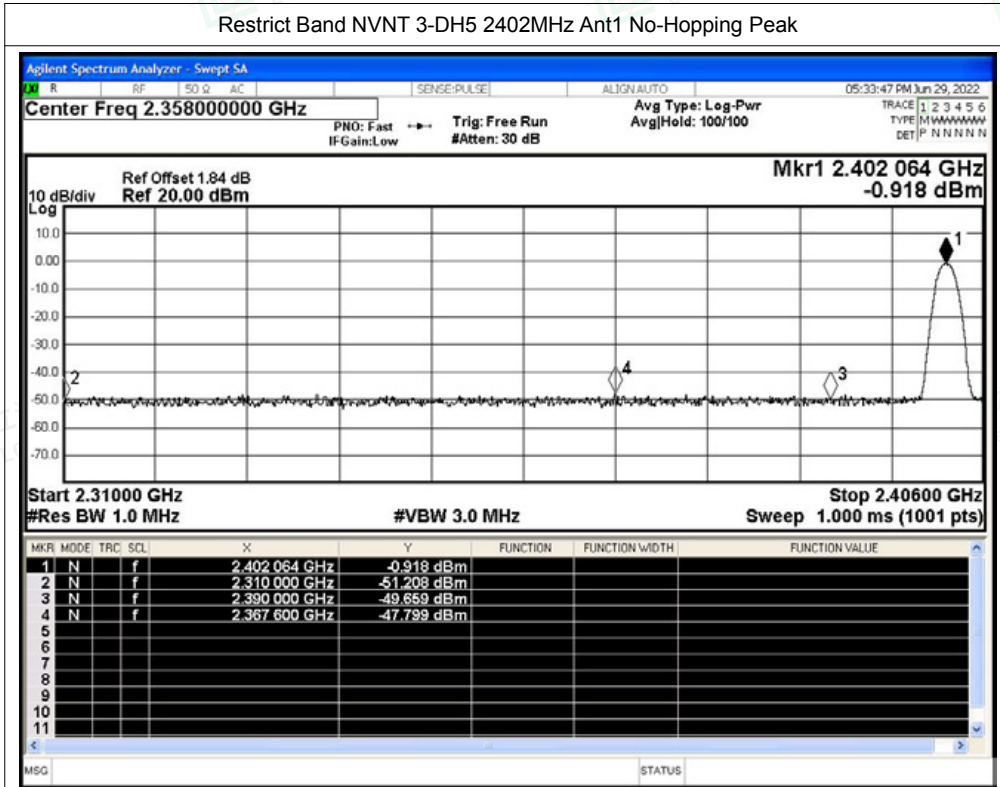

Scan code to check authenticity

Restrict Band NVNT 3-DH5 2402MHz Ant1 No-Hopping Peak

Restrict Band NVNT 3-DH5 2402MHz Ant1 No-Hopping Average

Shenzhen LCS Compliance Testing Laboratory Ltd.

Add: 101, 201 Bldg A & 301 Bldg C, Juji Industrial Park Yabianxueziwei, Shajing Street, Baoan District, Shenzhen, 518000, China