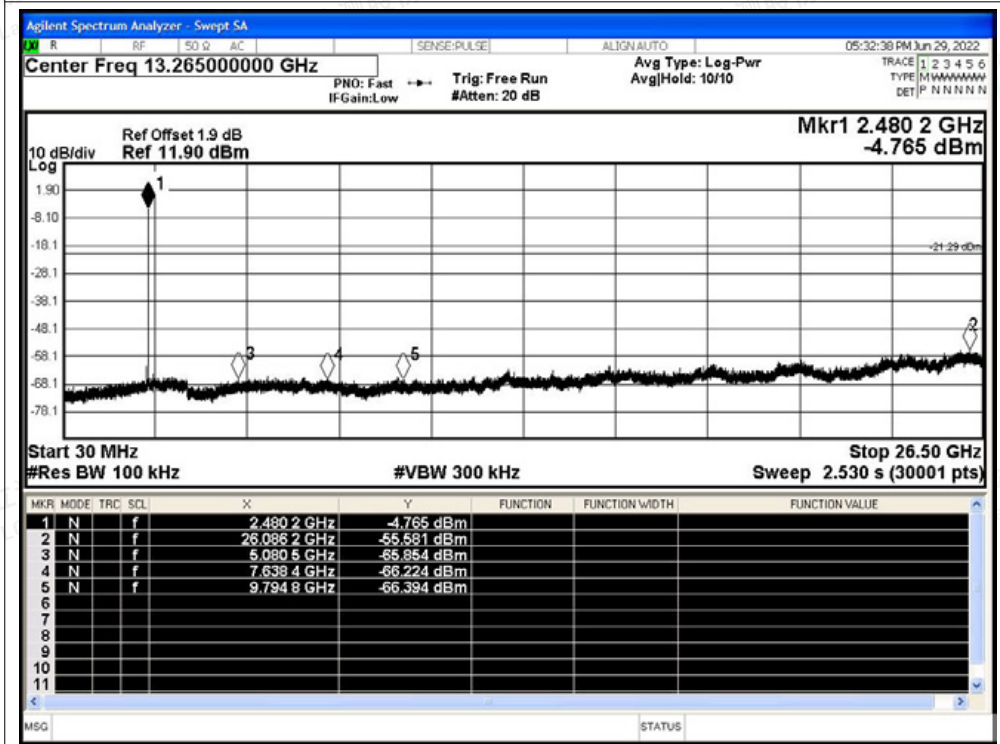

Tx. Spurious NVNT 2-DH5 2480MHz Ant1 Emission

Shenzhen LCS Compliance Testing Laboratory Ltd.

Add: 101, 201 Bldg A & 301 Bldg C, Juji Industrial Park Yabianxueziwei, Shajing Street, Baoan District, Shenzhen, 518000, China

Tel: +(86) 0755-82591330 | E-mail: webmaster@lcs-cert.com | Web: www.lcs-cert.com

Scan code to check authenticity