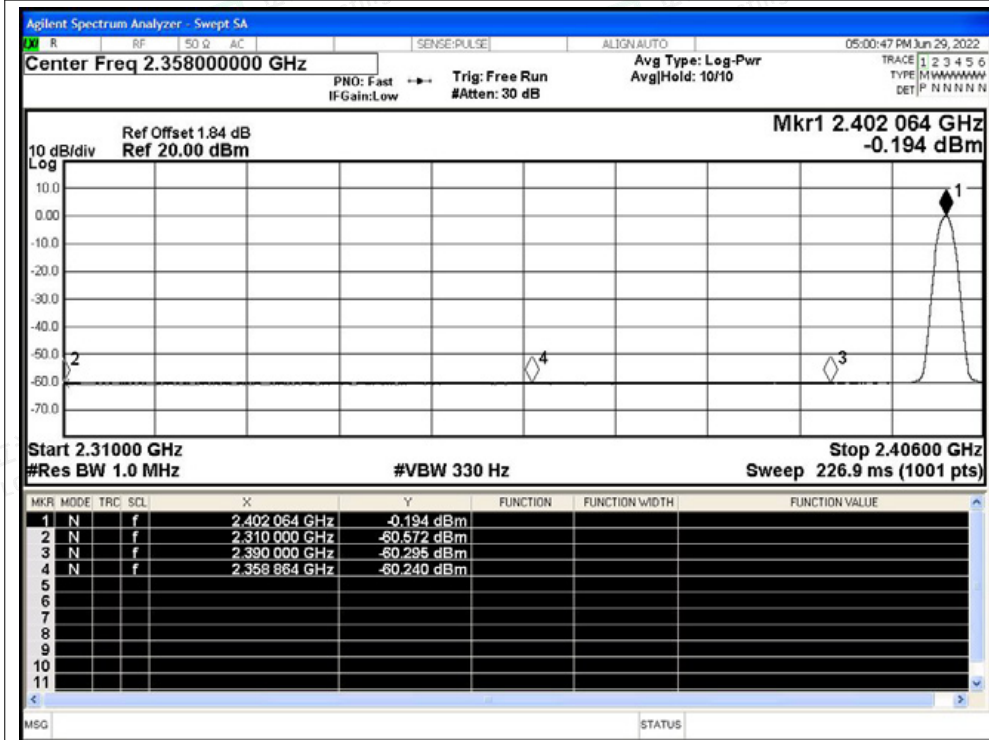

Scan code to check authenticity

Test Graphs

Restrict Band NVNT 1-DH5 2402MHz Ant1 No-Hopping Peak

Restrict Band NVNT 1-DH5 2402MHz Ant1 No-Hopping Average

Shenzhen LCS Compliance Testing Laboratory Ltd.

Add: 101, 201 Bldg A & 301 Bldg C, Juji Industrial Park Yabianxueziwei, Shajing Street, Baoan District, Shenzhen, 518000, China