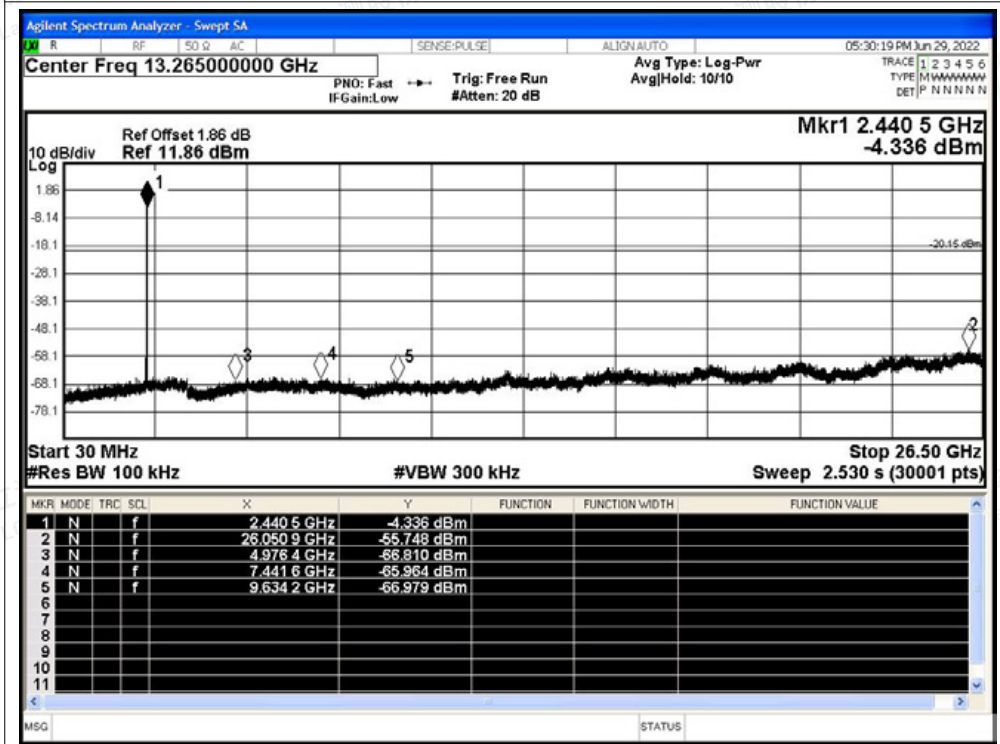

Scan code to check authenticity

Tx. Spurious NVNT 2-DH5 2441MHz Ant1 Ref

Tx. Spurious NVNT 2-DH5 2441MHz Ant1 Emission

Shenzhen LCS Compliance Testing Laboratory Ltd.

Add: 101, 201 Bldg A & 301 Bldg C, Juji Industrial Park Yabianxueziwei, Shajing Street, Baoan District, Shenzhen, 518000, China