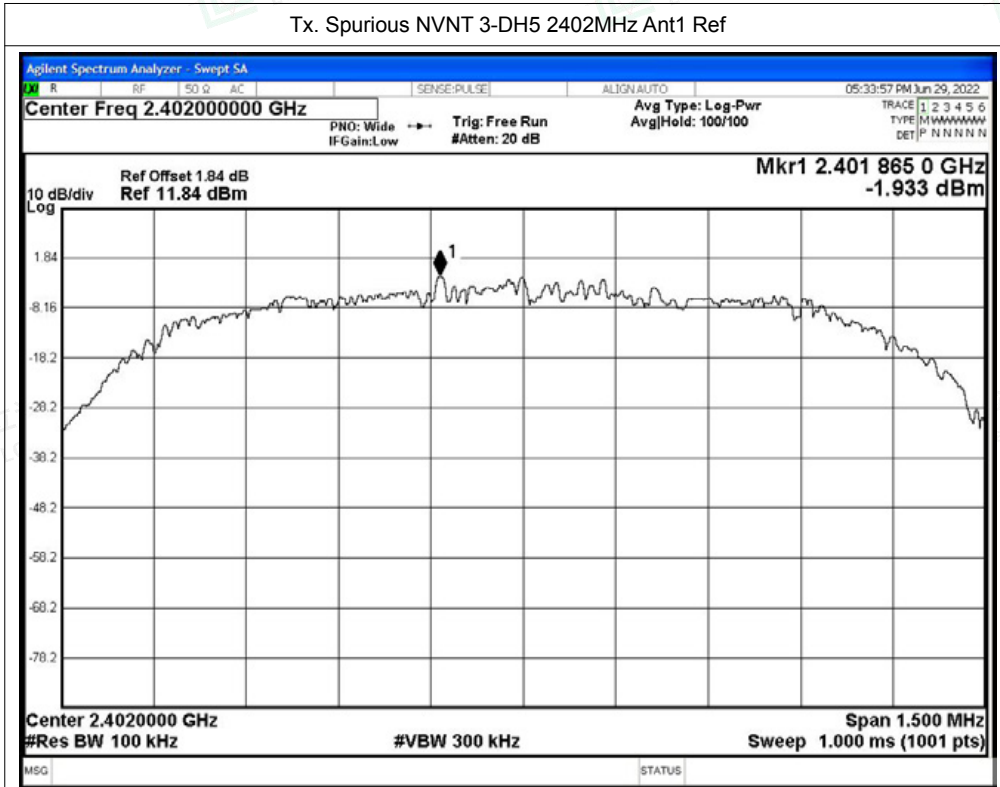

Tx. Spurious NVNT 3-DH5 2402MHz Ant1 Ref