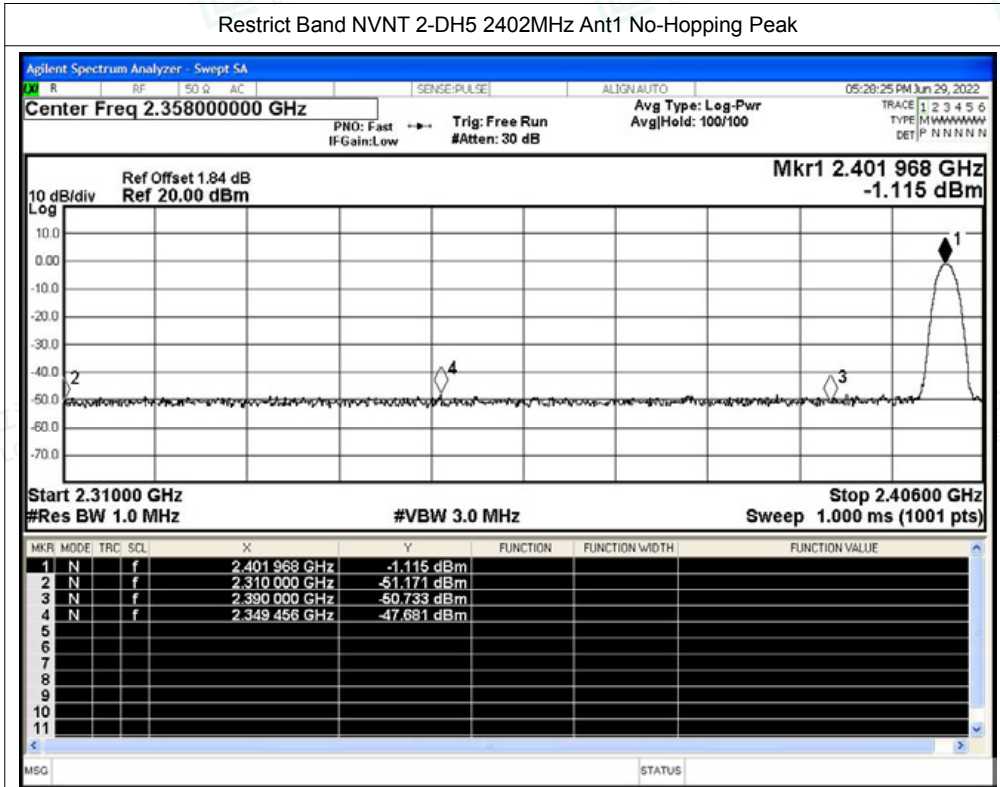

Scan code to check authenticity

Restrict Band NVNT 2-DH5 2402MHz Ant1 No-Hopping Peak

Restrict Band NVNT 2-DH5 2402MHz Ant1 No-Hopping Average

Shenzhen LCS Compliance Testing Laboratory Ltd.

Add: 101, 201 Bldg A & 301 Bldg C, Juji Industrial Park Yabianxueziwei, Shajing Street, Baoan District, Shenzhen, 518000, China