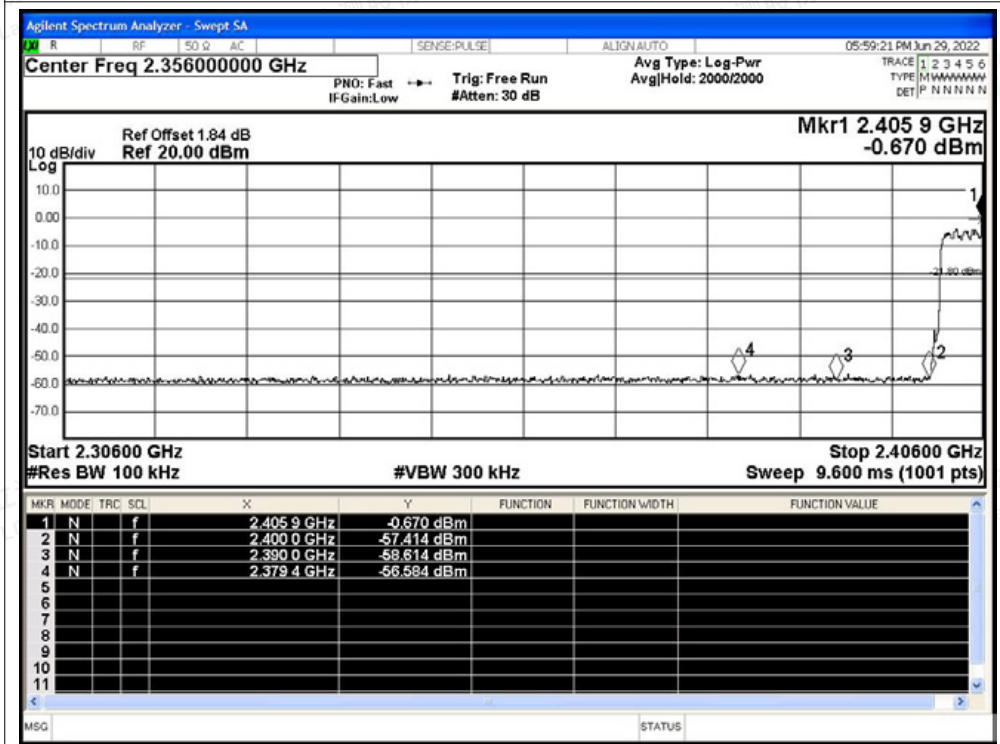

Scan code to check authenticity

Band Edge(Hopping) NVNT 2-DH5 2402MHz Ant1 Hopping Ref

Band Edge(Hopping) NVNT 2-DH5 2402MHz Ant1 Hopping Emission

Shenzhen LCS Compliance Testing Laboratory Ltd.

Add: 101, 201 Bldg A & 301 Bldg C, Juji Industrial Park Yabianxueziwei, Shajing Street, Baoan District, Shenzhen, 518000, China