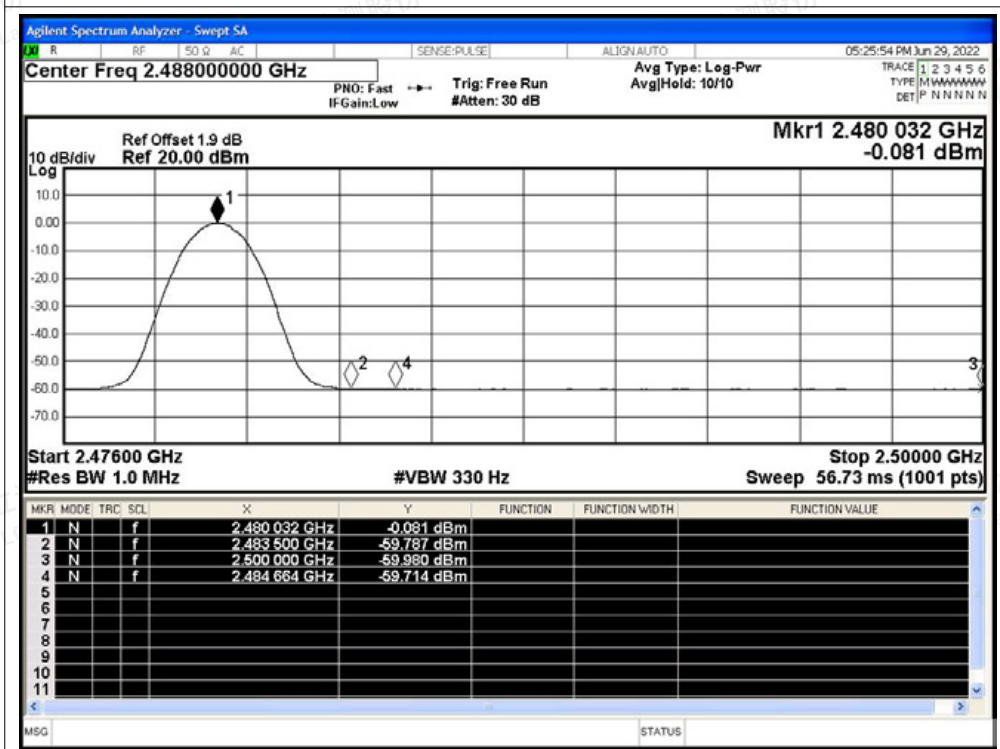

Tel: +(86) 0755-82591330 | E-mail: webmaster@lcs-cert.com | Web: www.lcs-cert.com

Scan code to check authenticity

Restrict Band NVNT 1-DH5 2480MHz Ant1 No-Hopping Peak

Restrict Band NVNT 1-DH5 2480MHz Ant1 No-Hopping Average