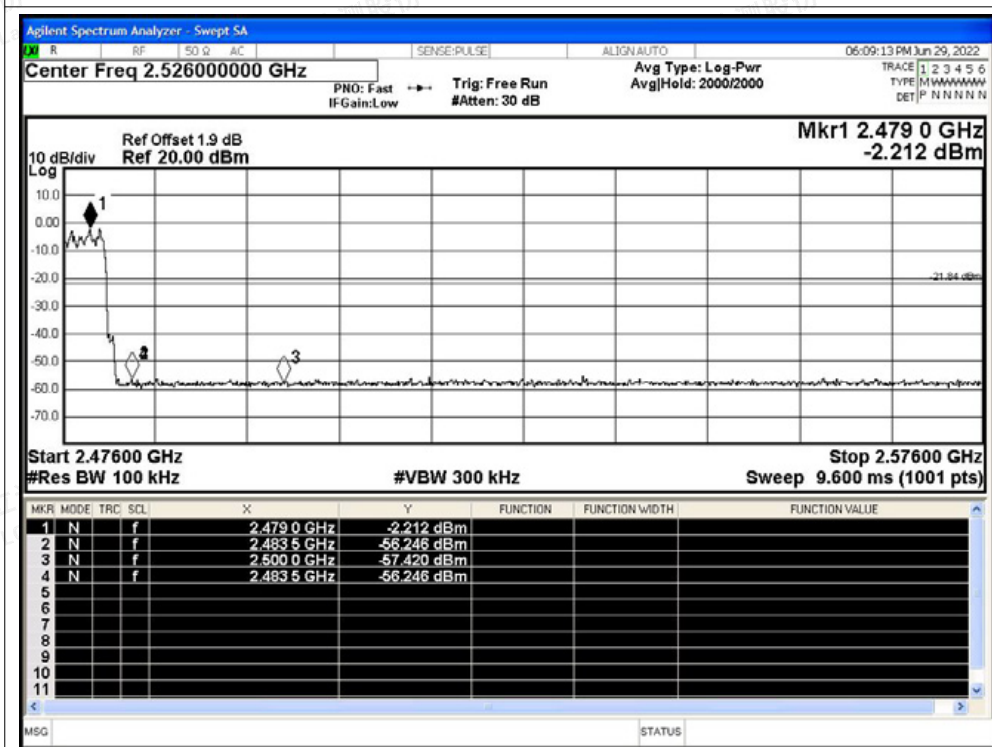

Tel: +(86) 0755-82591330 | E-mail: webmaster@lcs-cert.com | Web: www.lcs-cert.com

Scan code to check authenticity

Band Edge(Hopping) NVNT 3-DH5 2480MHz Ant1 Hopping Ref

Band Edge(Hopping) NVNT 3-DH5 2480MHz Ant1 Hopping Emission