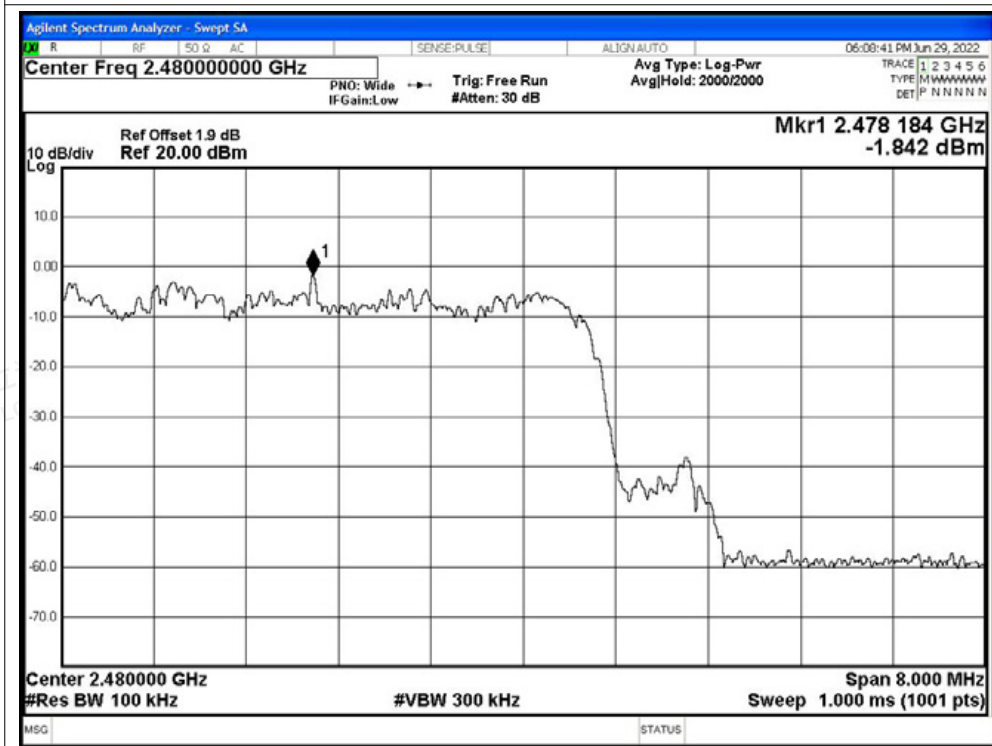

Band Edge(Hopping) NVNT 3-DH5 2480MHz Ant1 Hopping Ref