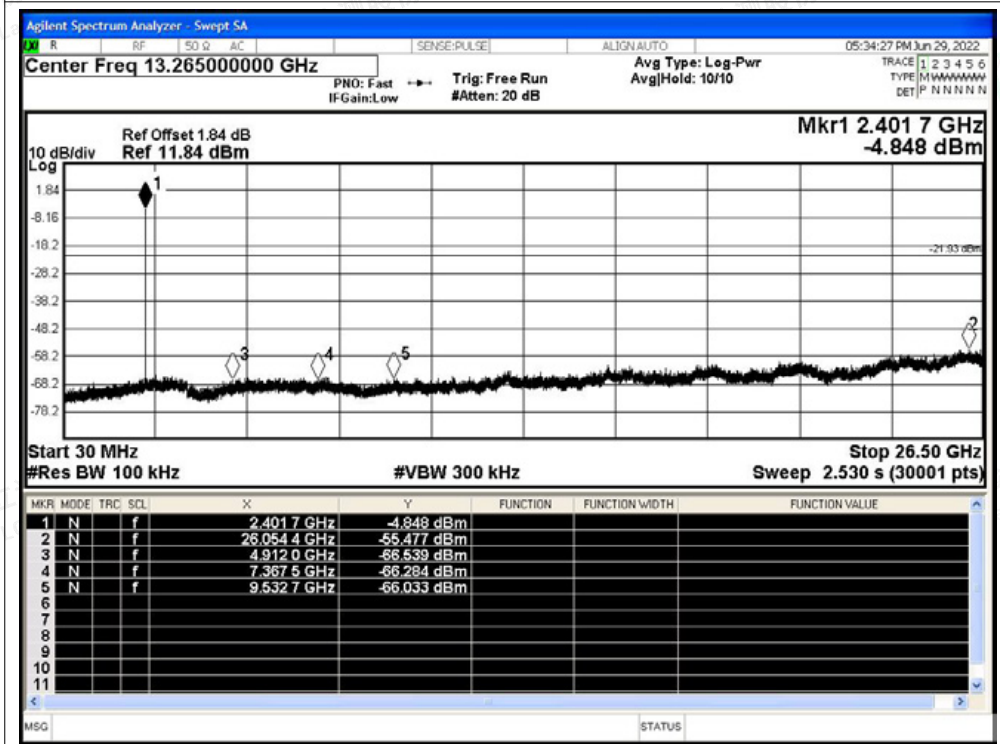

Scan code to check authenticity

Tx. Spurious NVNT 3-DH5 2402MHz Ant1 Ref

Tx. Spurious NVNT 3-DH5 2402MHz Ant1 Emission

Shenzhen LCS Compliance Testing Laboratory Ltd.

Add: 101, 201 Bldg A & 301 Bldg C, Juji Industrial Park Yabianxueziwei, Shajing Street, Baoan District, Shenzhen, 518000, China