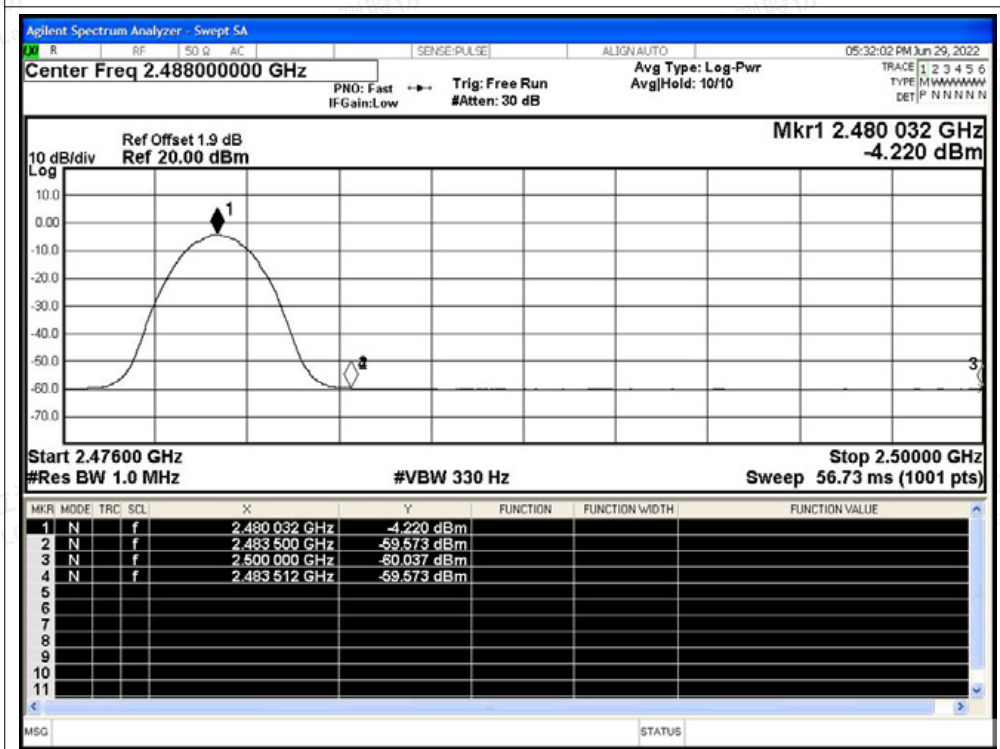

Tel: +(86) 0755-82591330 | E-mail: webmaster@lcs-cert.com | Web: www.lcs-cert.com

Scan code to check authenticity

Restrict Band NVNT 2-DH5 2480MHz Ant1 No-Hopping Peak

Restrict Band NVNT 2-DH5 2480MHz Ant1 No-Hopping Average