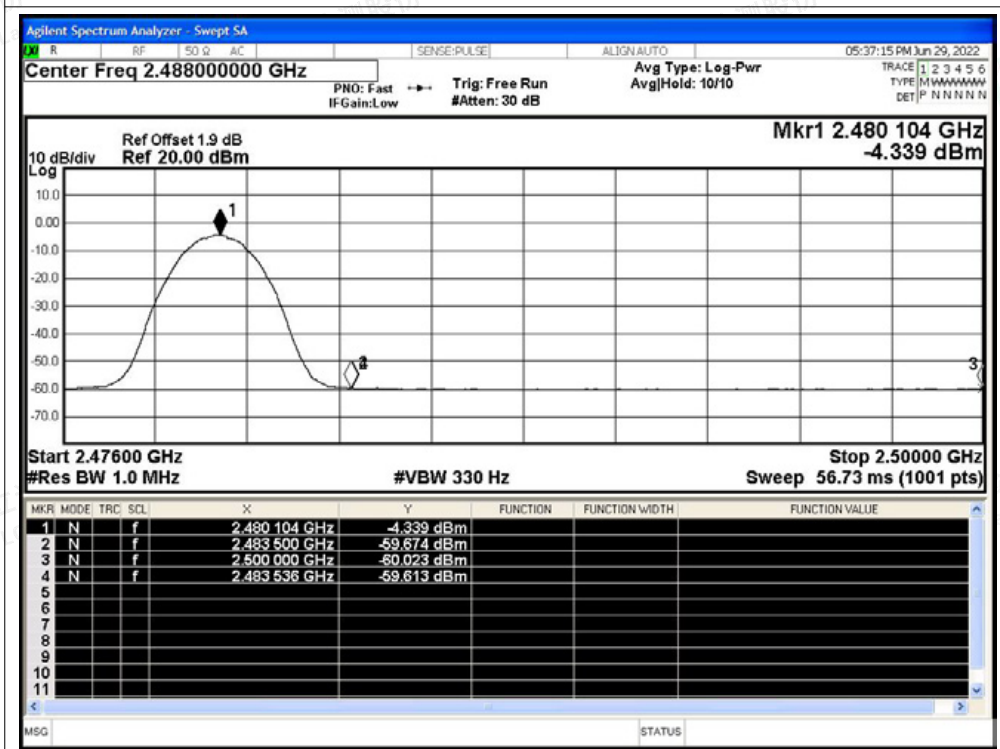

Tel: +(86) 0755-82591330 | E-mail: webmaster@lcs-cert.com | Web: www.lcs-cert.com

Scan code to check authenticity

Restrict Band NVNT 3-DH5 2480MHz Ant1 No-Hopping Peak

Restrict Band NVNT 3-DH5 2480MHz Ant1 No-Hopping Average