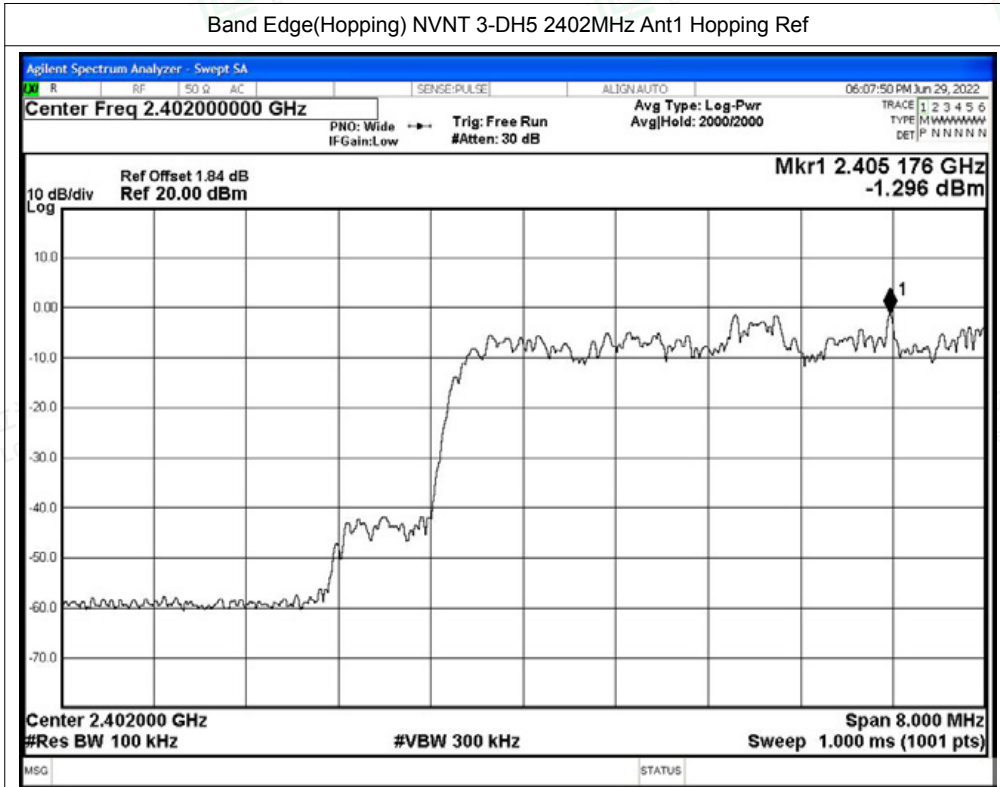

Band Edge(Hopping) NVNT 3-DH5 2402MHz Ant1 Hopping Ref