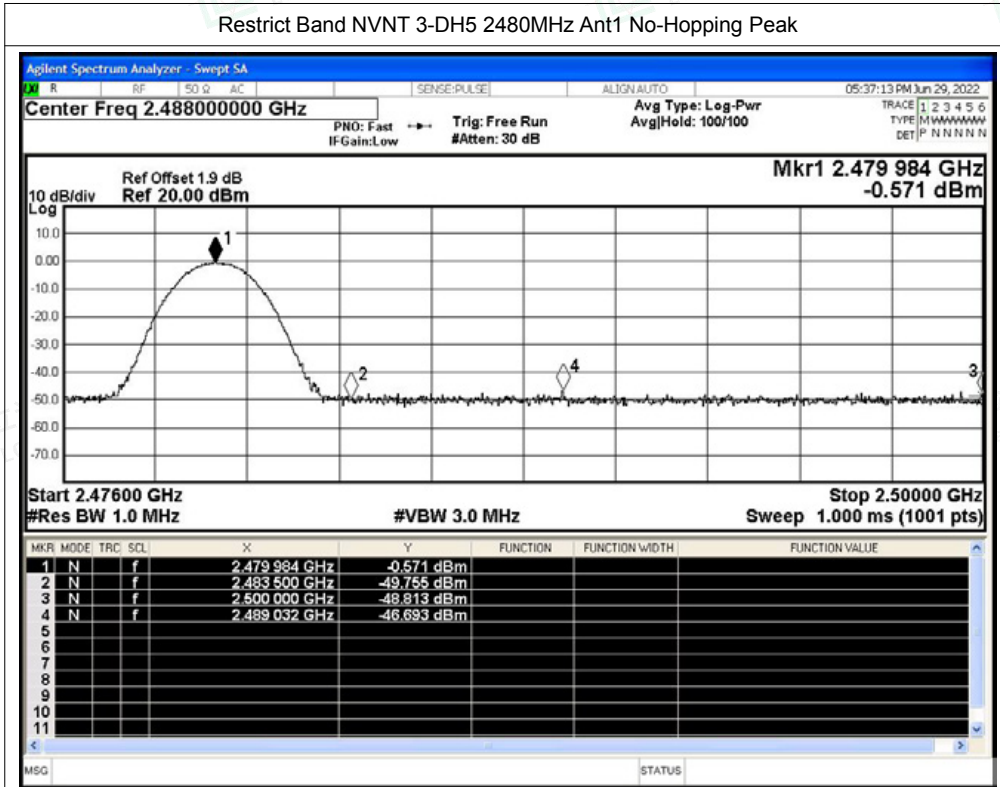

Restrict Band NVNT 3-DH5 2480MHz Ant1 No-Hopping Peak