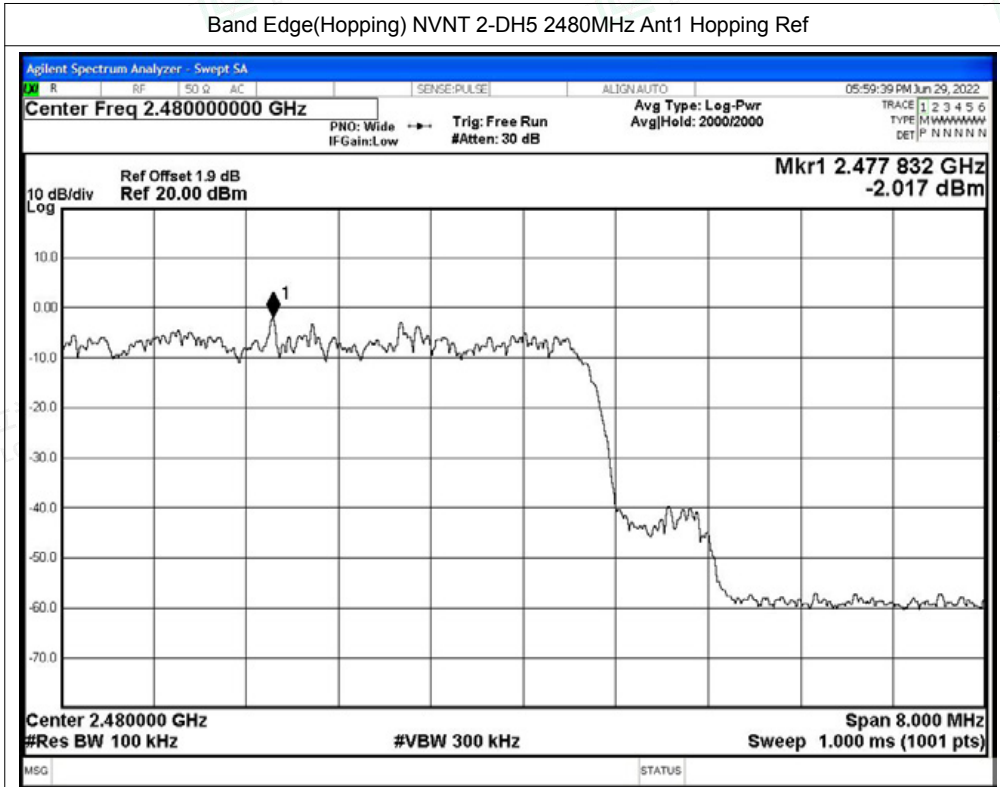

Band Edge(Hopping) NVNT 2-DH5 2480MHz Ant1 Hopping Ref