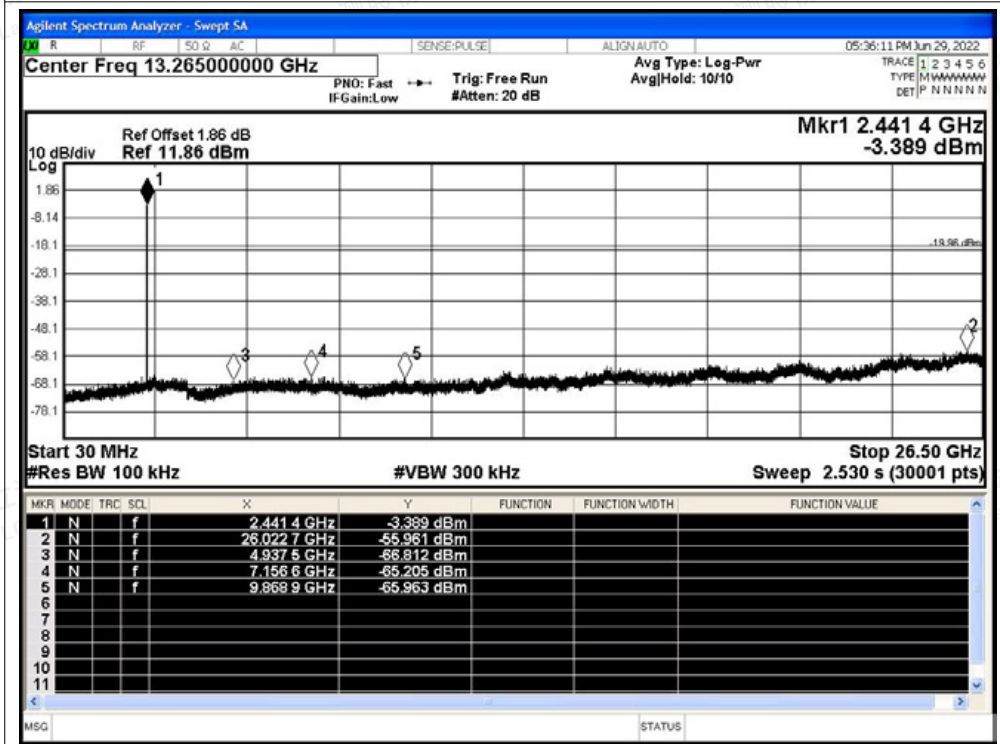

Tel: +(86) 0755-82591330 | E-mail: webmaster@lcs-cert.com | Web: www.lcs-cert.com

Scan code to check authenticity

Tx. Spurious NVNT 3-DH5 2441MHz Ant1 Ref

Tx. Spurious NVNT 3-DH5 2441MHz Ant1 Emission

Shenzhen LCS Compliance Testing Laboratory Ltd.