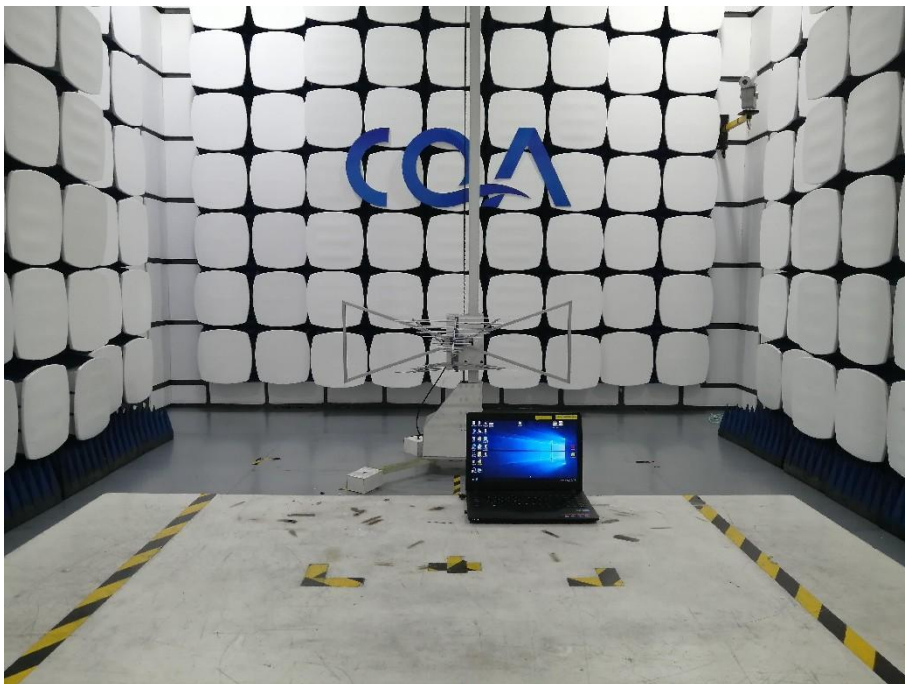

Setup photos

1 Photographs

1.1 Radiated Emission Test Setup

9kHz~30MHz

30MHz~1GHz:

Above 1GHz:

Conducted Emission Test Setup