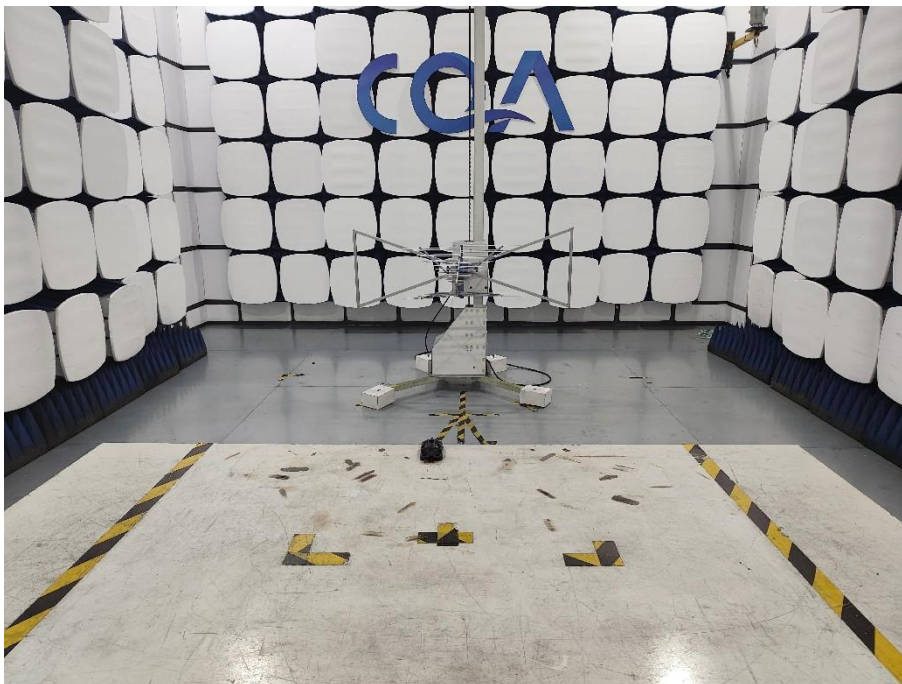

Setup photos

1 Photographs - EUT Test Setup

1.1 Radiated Spurious Emission

9kHz~30MHz:

30MHz~1GHz:

Above 1GHz:

1.2 Conducted Emissions Test Setup