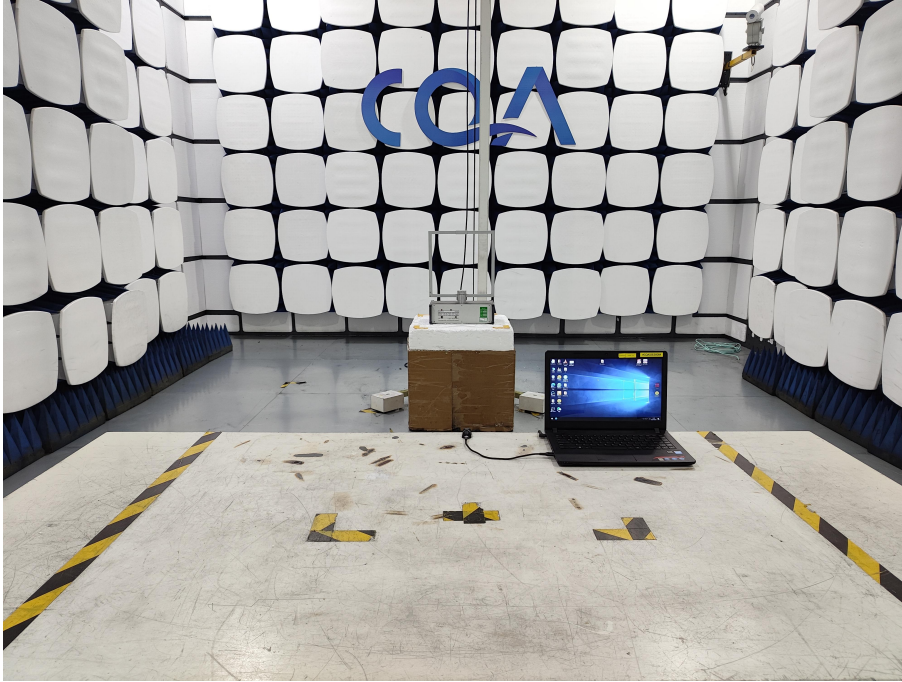

Setup photos

1 Photographs

1.1 Radiated Emission Test Setup

9kHz~30MHz

30MHz~1GHz:

Above 1GHz:

Conducted Emission Test Setup