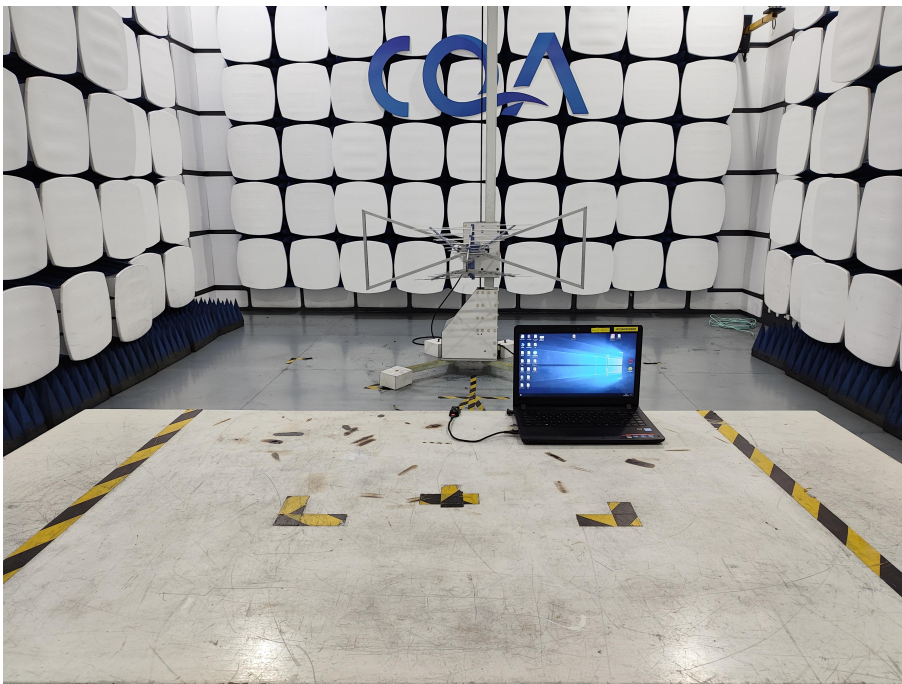

Setup photos

1 Photographs

1.1 Radiated Emission Test Setup

9kHz~30MHz

30MHz~1GHz:

Above 1GHz:

Conducted Emission Test Setup