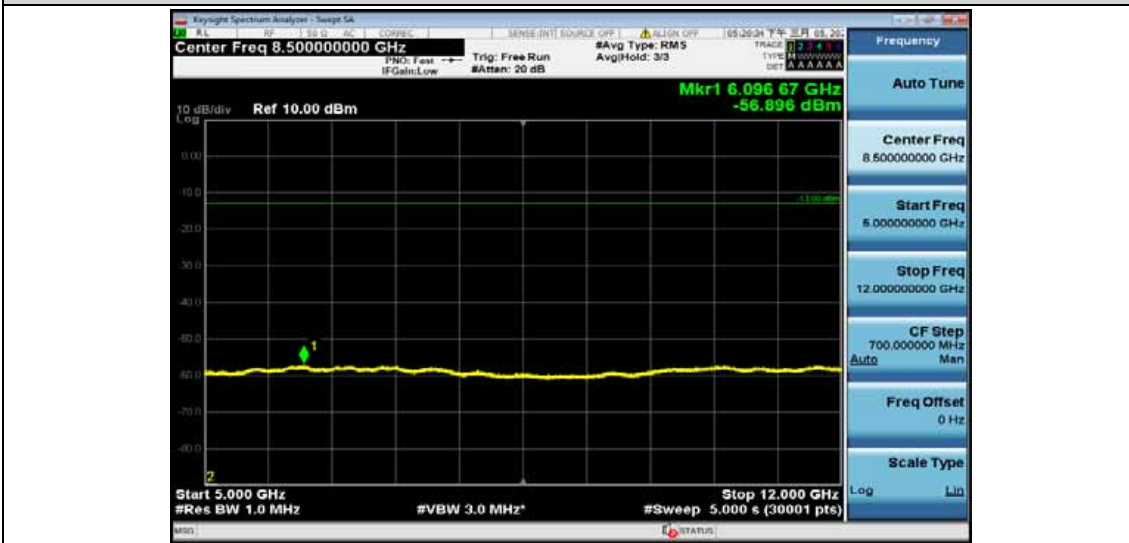

Band17-5MHz-QPSK-23825-1RB#0-Range3:5000~12000MHz