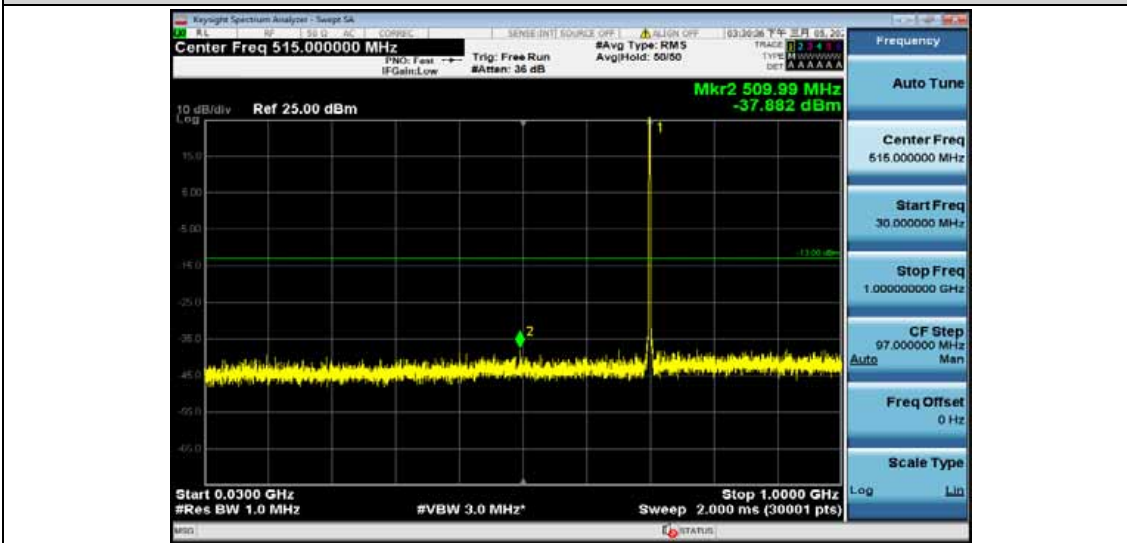

Band12-1.4MHz-16QAM-23095-1RB#0-Range1:30~1000MHz