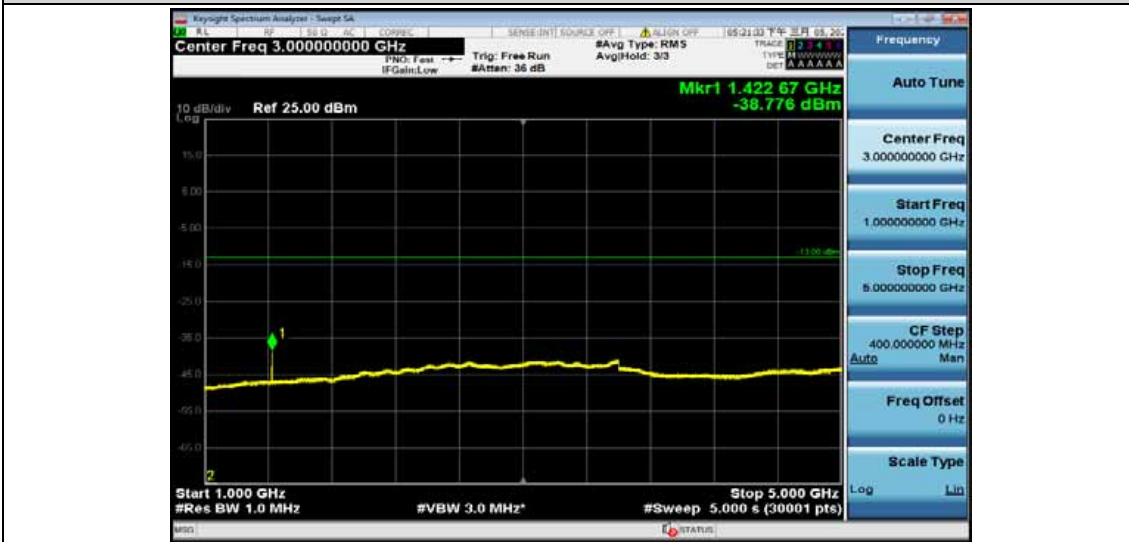

Band17-5MHz-16QAM-23825-1RB#0-Range2:1000~5000MHz