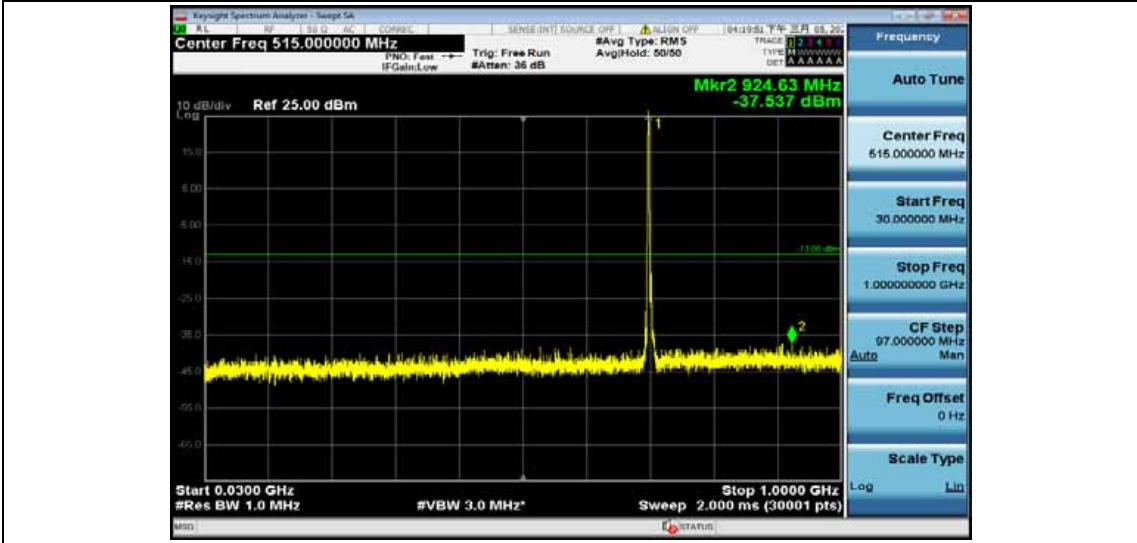

Band12-5MHz-16QAM-23095-1RB#0-Range1:30~1000MHz