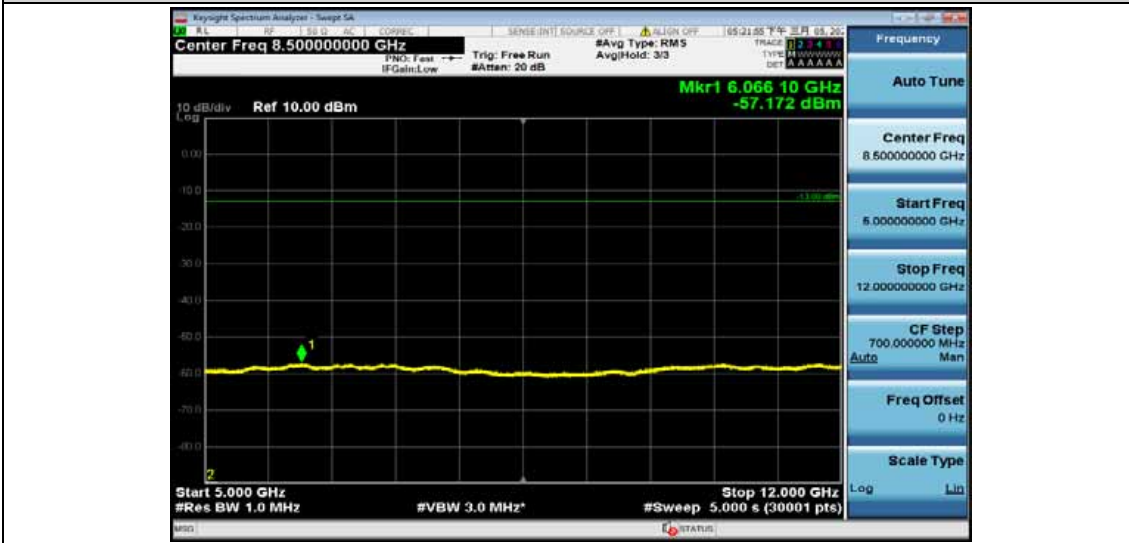

Band17-5MHz-16QAM-23790-1RB#0-Range4:12000~26500MHz

Band17-5MHz-16QAM-23825-1RB#0-Range1:30~1000MHz

Band17-5MHz-16QAM-23825-1RB#0-Range2:1000~5000MHz

Band17-5MHz-16QAM-23825-1RB#0-Range3:5000~12000MHz

Band17-5MHz-16QAM-23825-1RB#0-Range4:12000~26500MHz