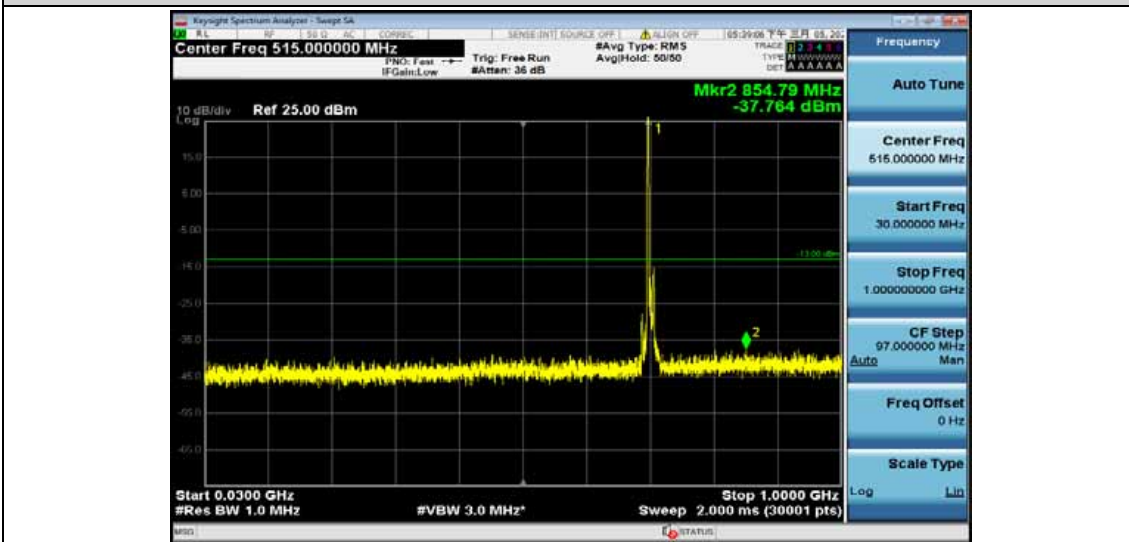

Band17-10MHz-QPSK-23780-1RB#0-Range1:30~1000MHz