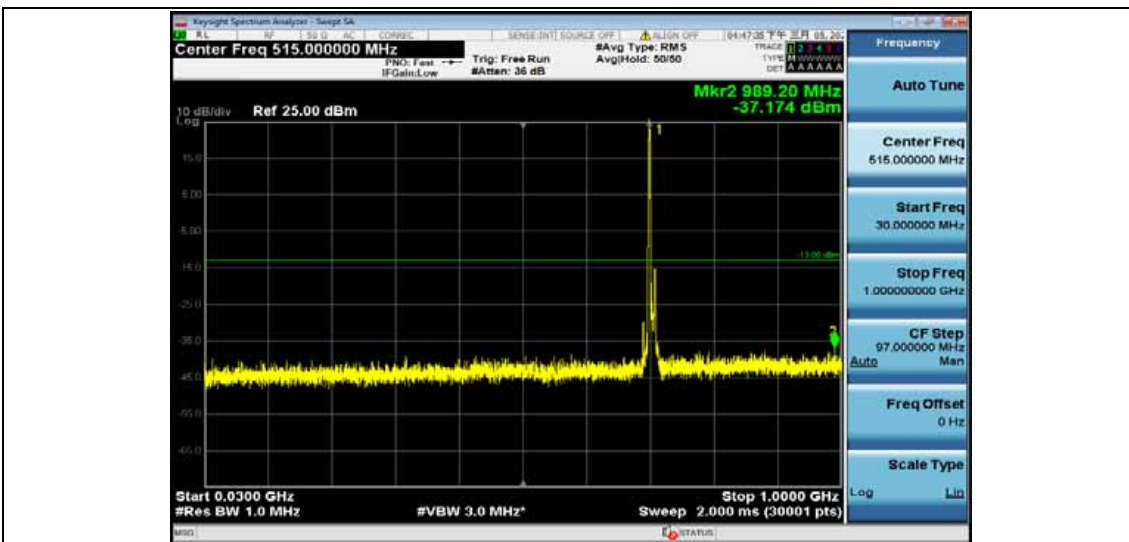

Band12-10MHz-16QAM-23130-1RB#0-Range1:30~1000MHz