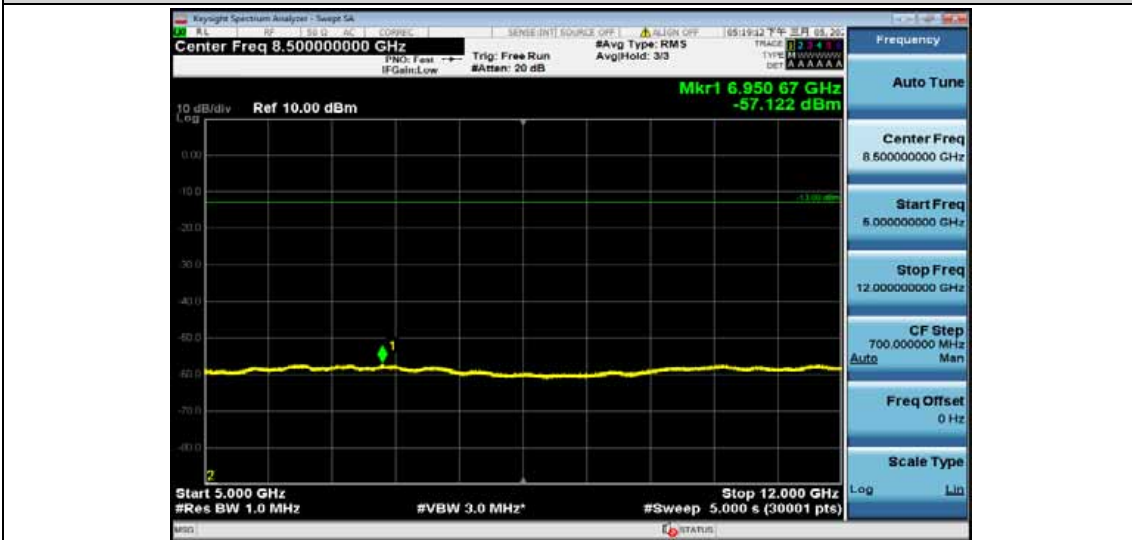

Band17-5MHz-16QAM-23755-1RB#0-Range3:5000~12000MHz

Band17-5MHz-16QAM-23755-1RB#0-Range4:12000~26500MHz

Band17-5MHz-16QAM-23790-1RB#0-Range1:30~1000MHz

Band17-5MHz-16QAM-23790-1RB#0-Range2:1000~5000MHz

Band17-5MHz-16QAM-23790-1RB#0-Range3:5000~12000MHz