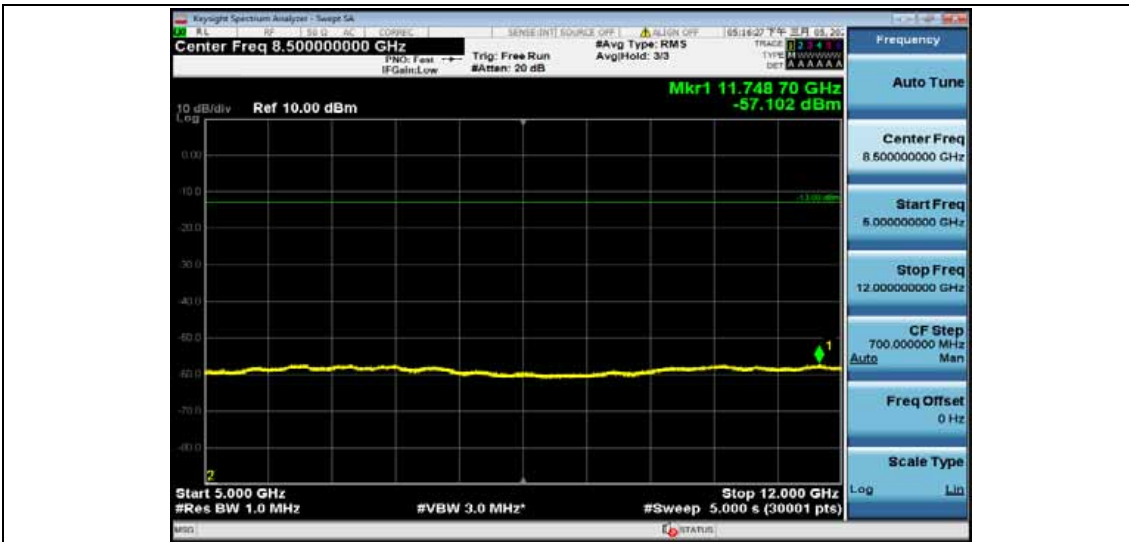

Band17-5MHz-16QAM-23755-1RB#0-Range3:5000~12000MHz