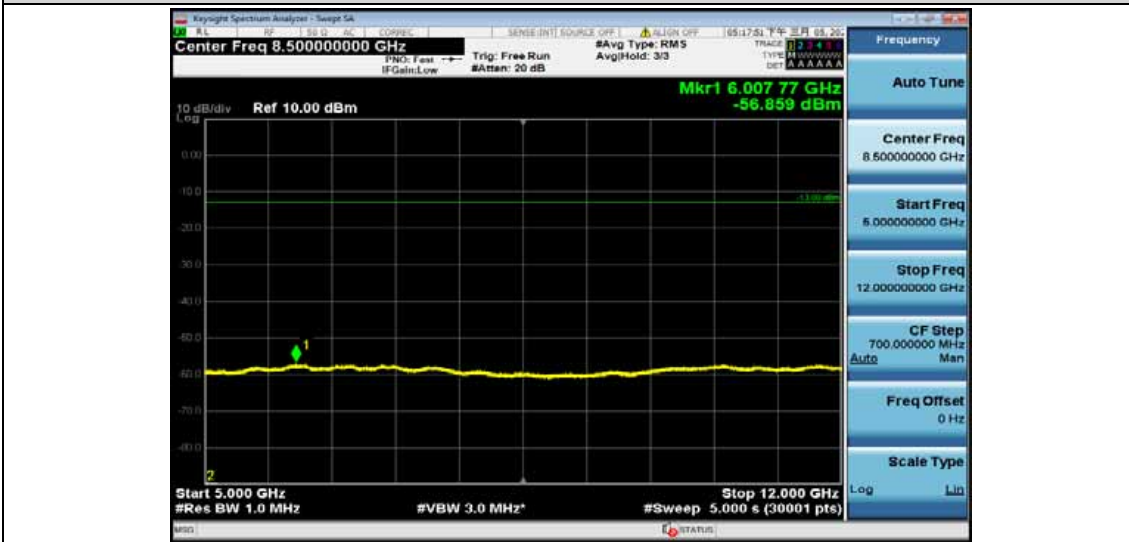

Band17-5MHz-QPSK-23790-1RB#0-Range3:5000~12000MHz