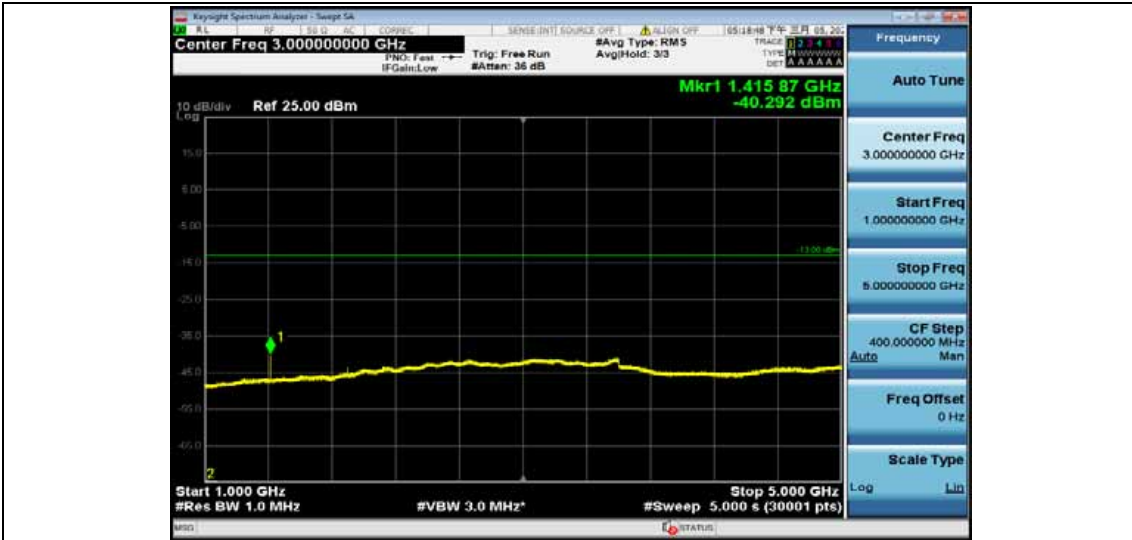

Band17-5MHz-16QAM-23755-1RB#0-Range3:5000~12000MHz

Band17-5MHz-16QAM-23755-1RB#0-Range4:12000~26500MHz

Band17-5MHz-16QAM-23790-1RB#0-Range1:30~1000MHz

Band17-5MHz-16QAM-23790-1RB#0-Range2:1000~5000MHz

Band17-5MHz-16QAM-23790-1RB#0-Range3:5000~12000MHz