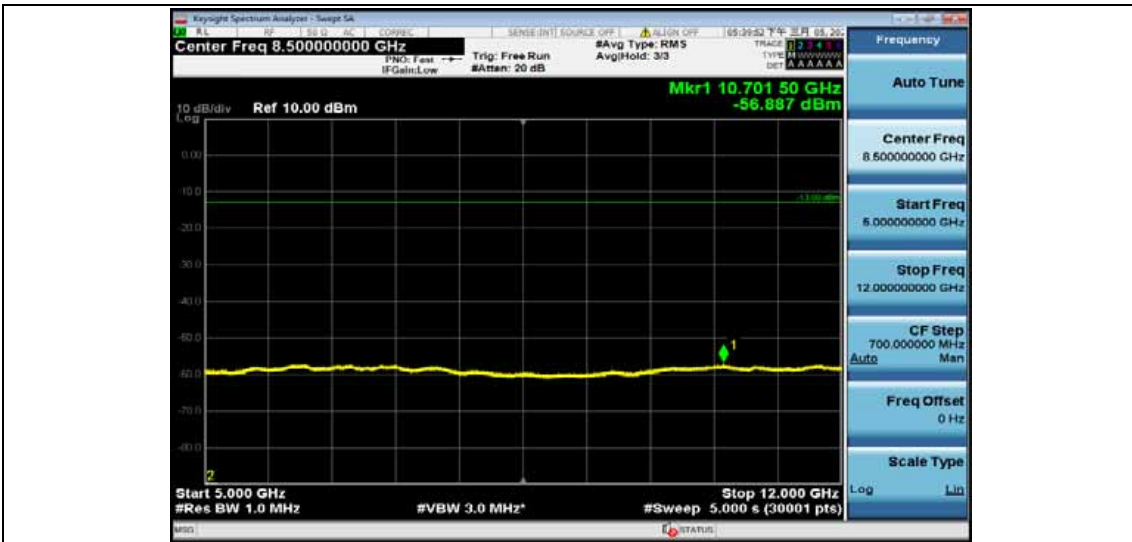

Band17-10MHz-QPSK-23780-1RB#0-Range3:5000~12000MHz