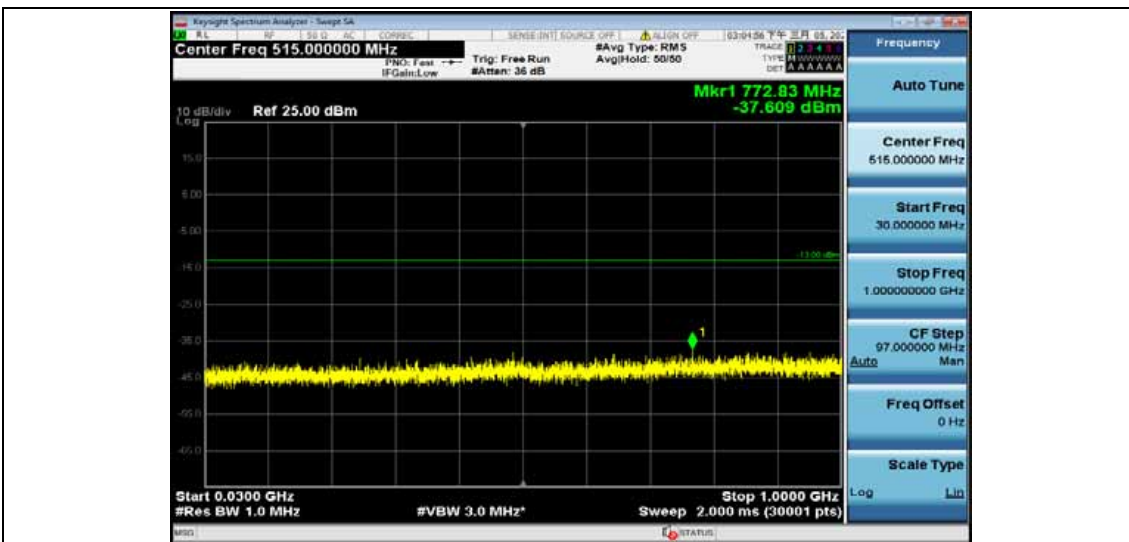

Band4-20MHz-16QAM-20300-1RB#0-Range1:30~1000MHz