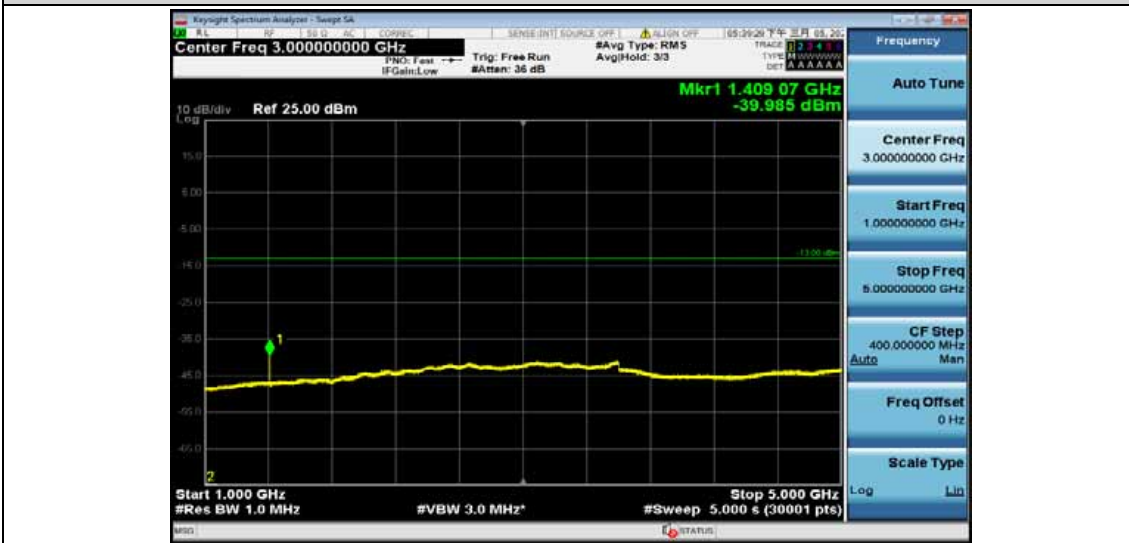

Band17-10MHz-QPSK-23780-1RB#0-Range2:1000~5000MHz