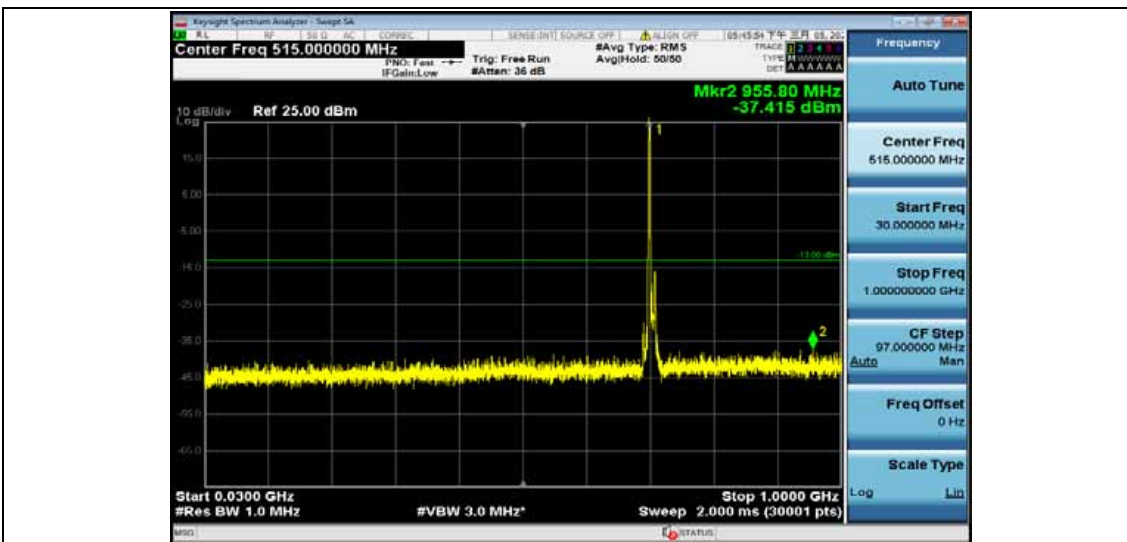

Band17-10MHz-16QAM-23800-1RB#0-Range1:30~1000MHz