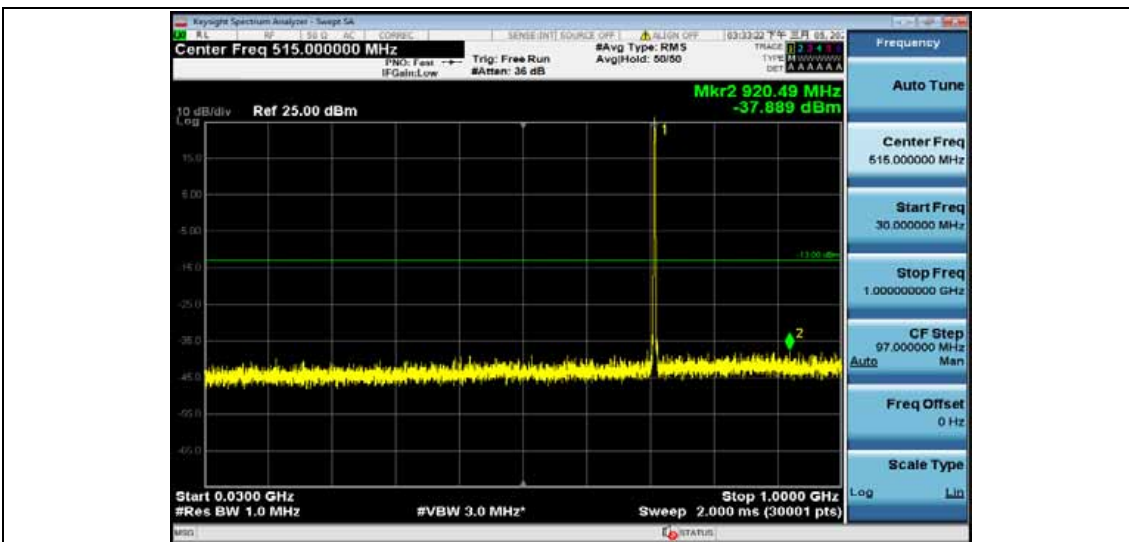

Band12-1.4MHz-16QAM-23173-1RB#0-Range1:30~1000MHz