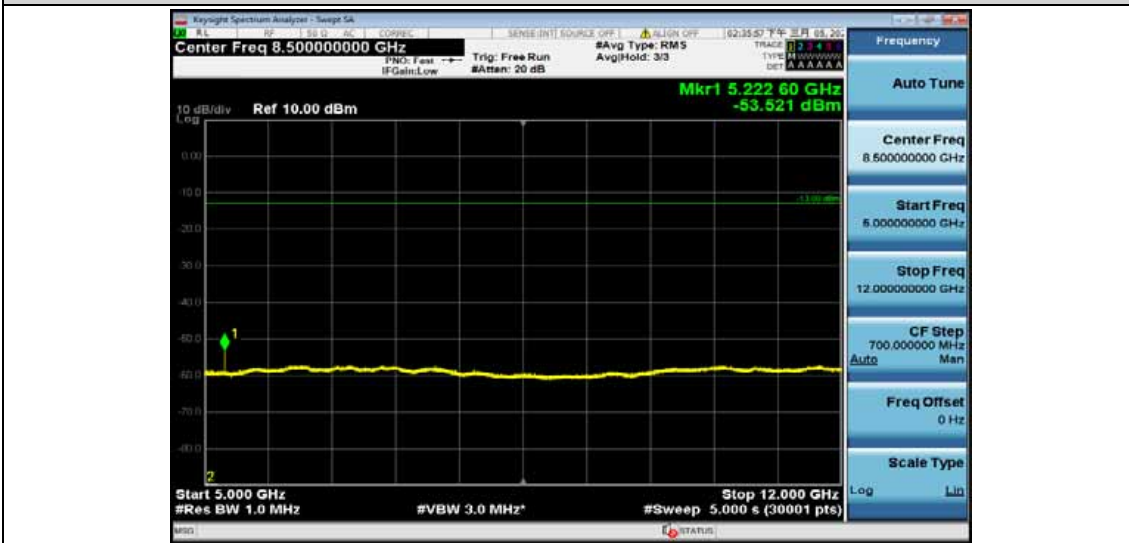

Band4-15MHz-16QAM-20325-1RB#0-Range3:5000~12000MHz

Band4-15MHz-16QAM-20325-1RB#0-Range4:12000~26500MHz