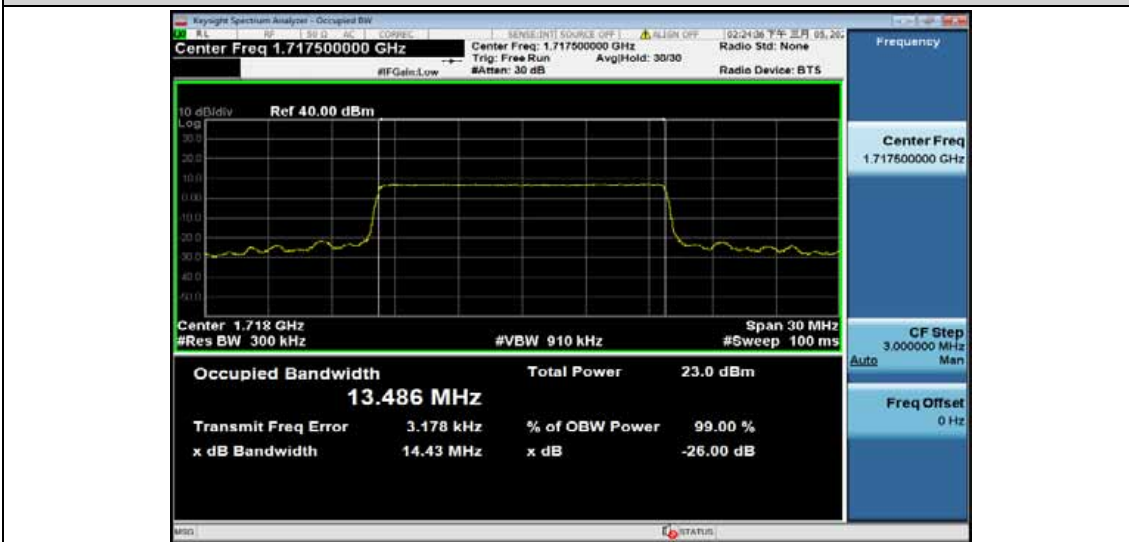

Band4-10MHz-16QAM-20000-50RB#0-8.9728

Band4-10MHz-16QAM-20175-50RB#0-8.9829

Band4-10MHz-16QAM-20350-50RB#0-8.9931

Band4-15MHz-QPSK-20025-75RB#0-13.486

Band4-15MHz-QPSK-20175-75RB#0-13.485

Band4-15MHz-QPSK-20325-75RB#0-13.466