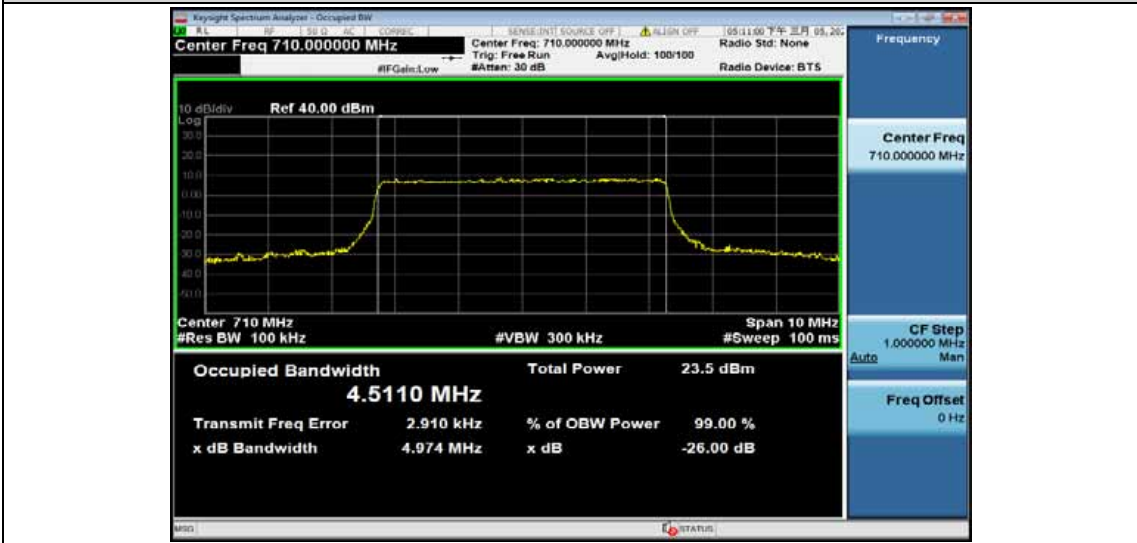

Band17-5MHz-16QAM-23790-25RB#0-4.5110