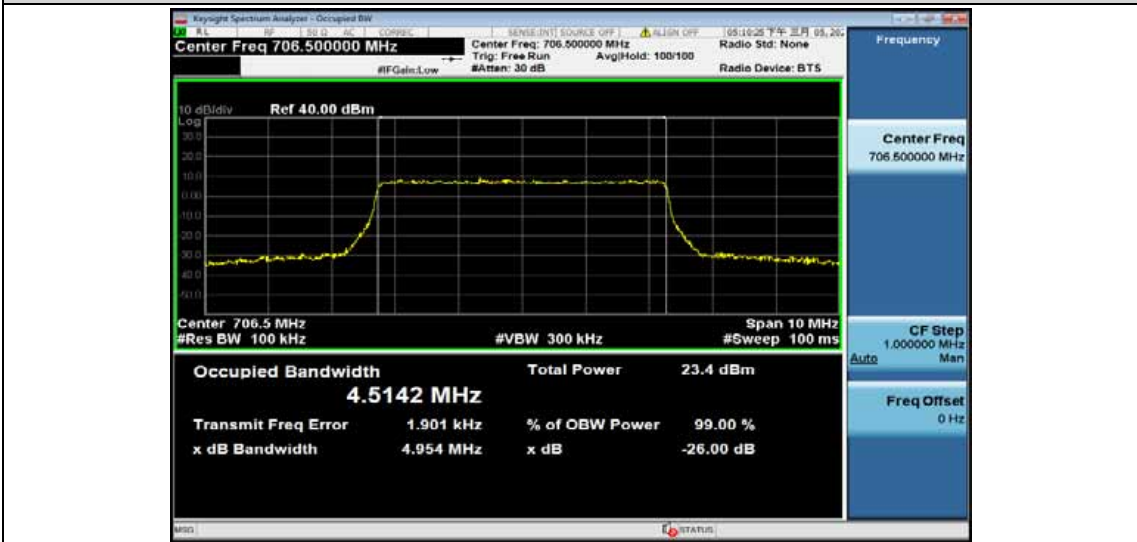

Band17-5MHz-16QAM-23755-25RB#0-4.5142