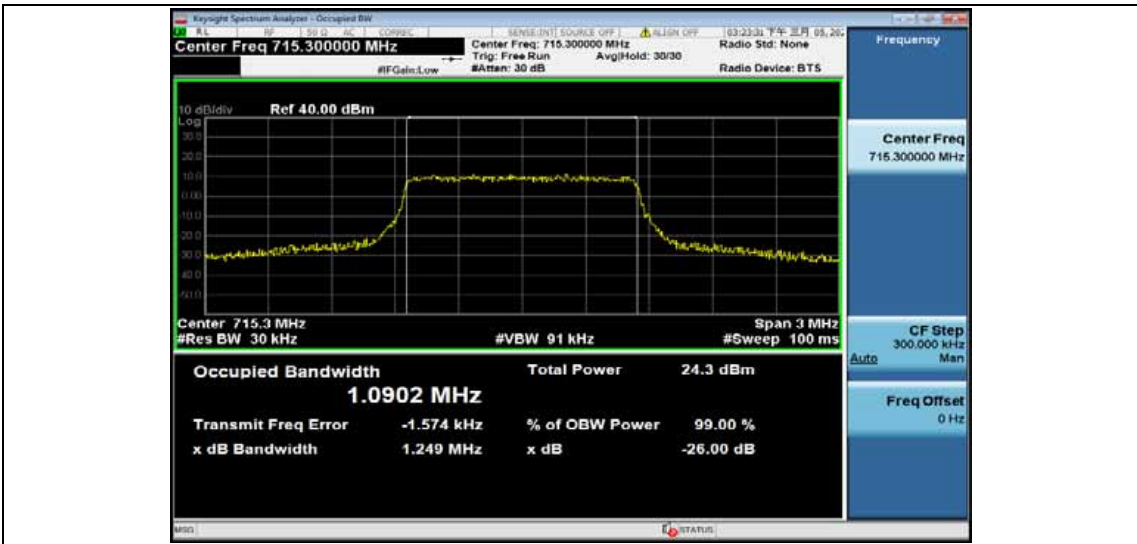

Band4-20MHz-16QAM-20050-100RB#0-17.952

Band4-20MHz-16QAM-20175-100RB#0-17.961

Band4-20MHz-16QAM-20300-100RB#0-17.943

Band12-1.4MHz-QPSK-23017-6RB#0-1.0880

Band12-1.4MHz-QPSK-23095-6RB#0-1.0895

Band12-1.4MHz-QPSK-23173-6RB#0-1.0902