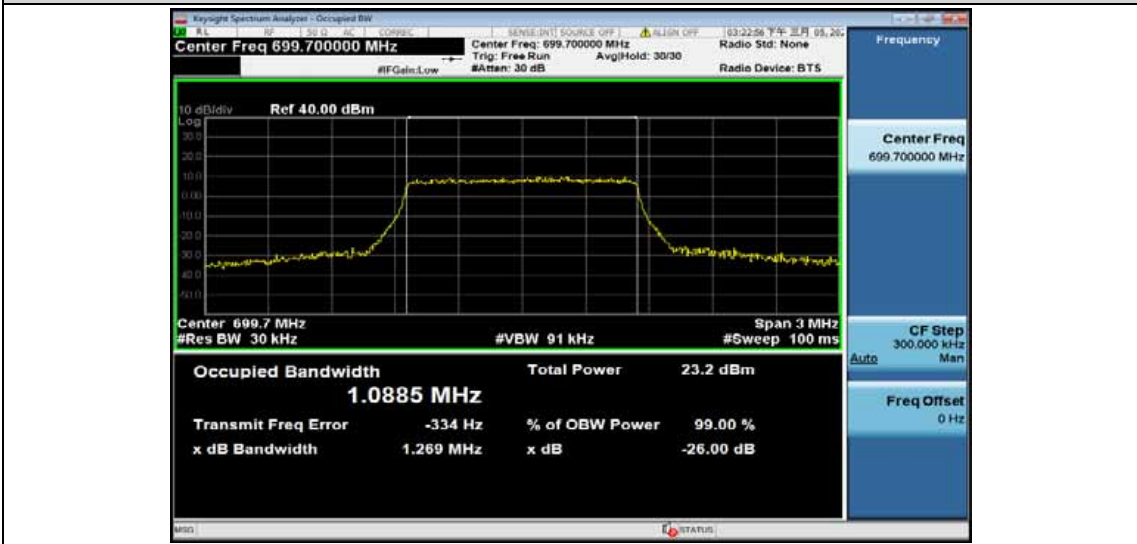

Band12-1.4MHz-16QAM-23017-6RB#0-1.0885