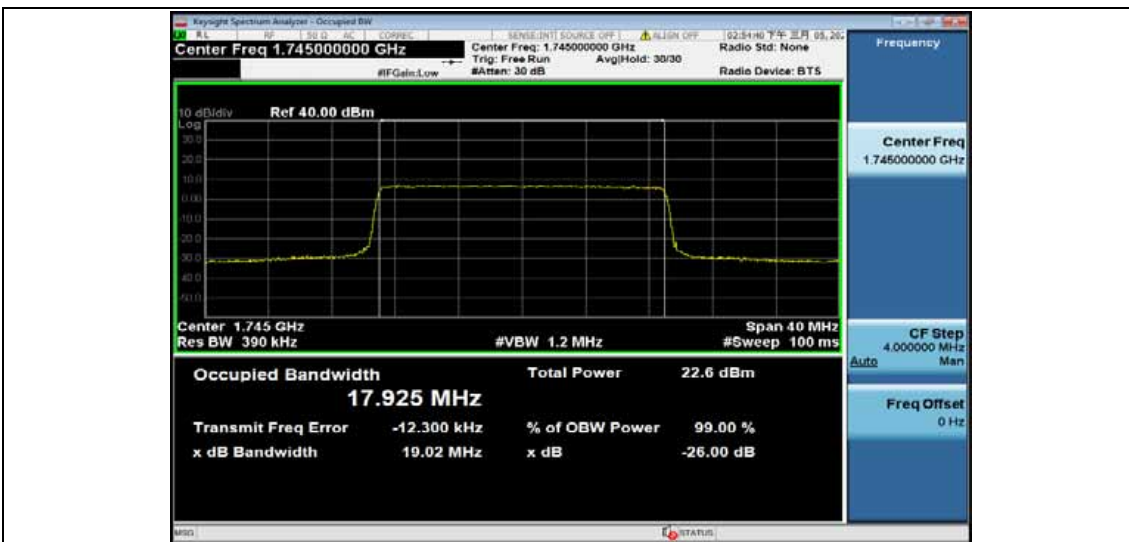

Band4-15MHz-16QAM-20025-75RB#0-13.477

Band4-15MHz-16QAM-20175-75RB#0-13.474

Band4-15MHz-16QAM-20325-75RB#0-13.463

Band4-20MHz-QPSK-20050-100RB#0-17.963

Band4-20MHz-QPSK-20175-100RB#0-17.965

Band4-20MHz-QPSK-20300-100RB#0-17.925