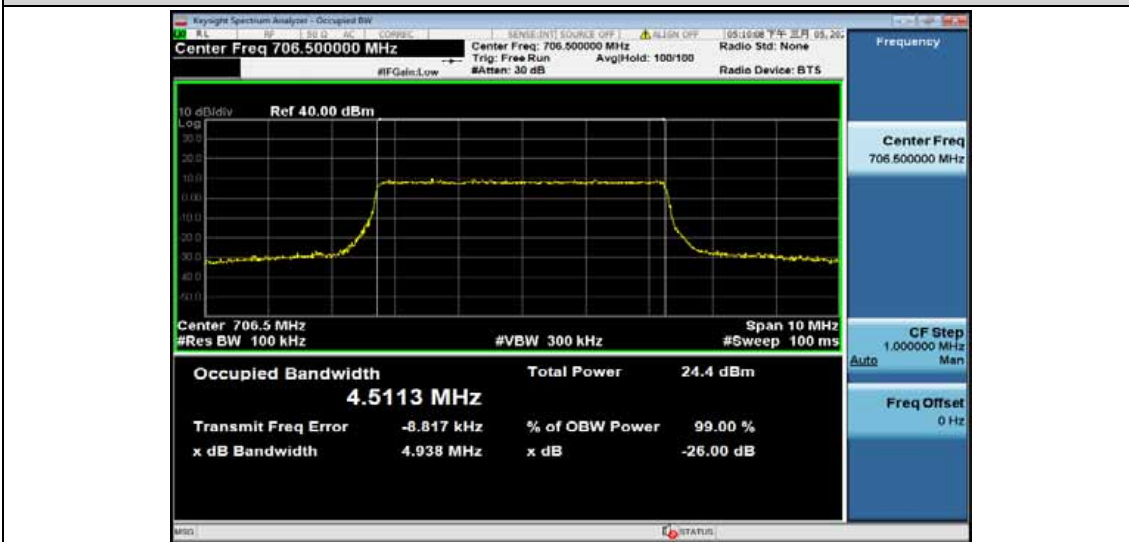

Band12-10MHz-16QAM-23060-50RB#0-8.9621

Band12-10MHz-16QAM-23095-50RB#0-9.0027

Band12-10MHz-16QAM-23130-50RB#0-8.9727

Band17-5MHz-QPSK-23755-25RB#0-4.5113

Band17-5MHz-QPSK-23790-25RB#0-4.5047

Band17-5MHz-QPSK-23825-25RB#0-4.4980