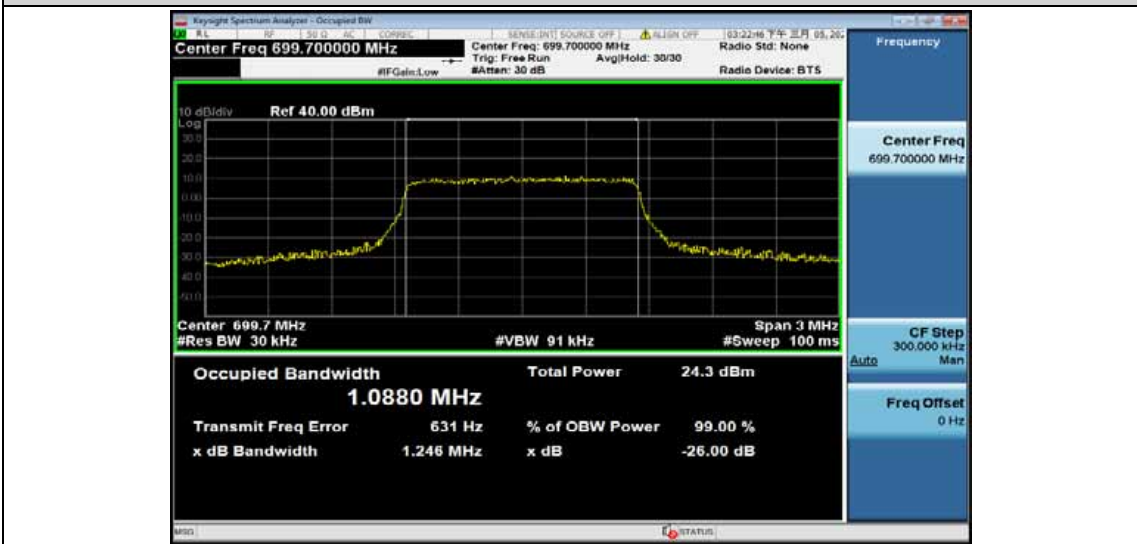

Band4-20MHz-16QAM-20050-100RB#0-17.952

Band4-20MHz-16QAM-20175-100RB#0-17.961

Band4-20MHz-16QAM-20300-100RB#0-17.943

Band12-1.4MHz-QPSK-23017-6RB#0-1.0880

Band12-1.4MHz-QPSK-23095-6RB#0-1.0895

Band12-1.4MHz-QPSK-23173-6RB#0-1.0902