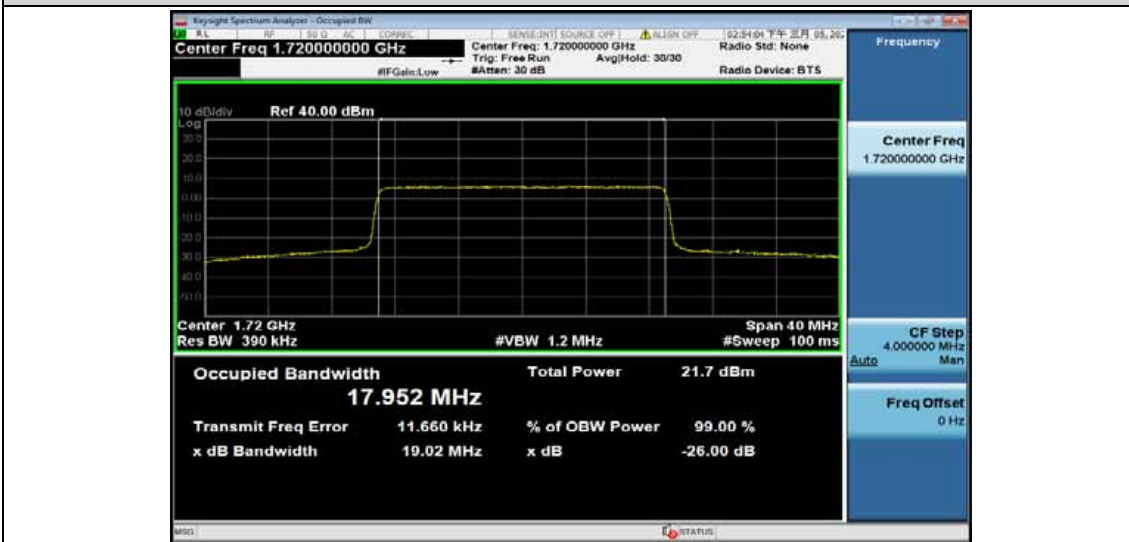

Band4-20MHz-16QAM-20050-100RB#0-17.952