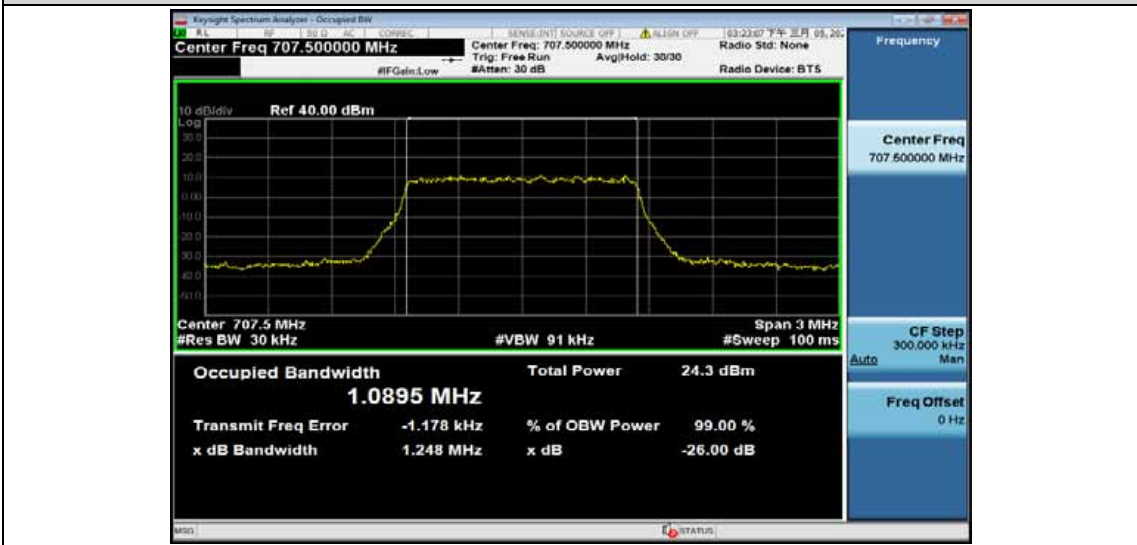

Band4-20MHz-16QAM-20050-100RB#0-17.952

Band4-20MHz-16QAM-20175-100RB#0-17.961

Band4-20MHz-16QAM-20300-100RB#0-17.943

Band12-1.4MHz-QPSK-23017-6RB#0-1.0880

Band12-1.4MHz-QPSK-23095-6RB#0-1.0895

Band12-1.4MHz-QPSK-23173-6RB#0-1.0902