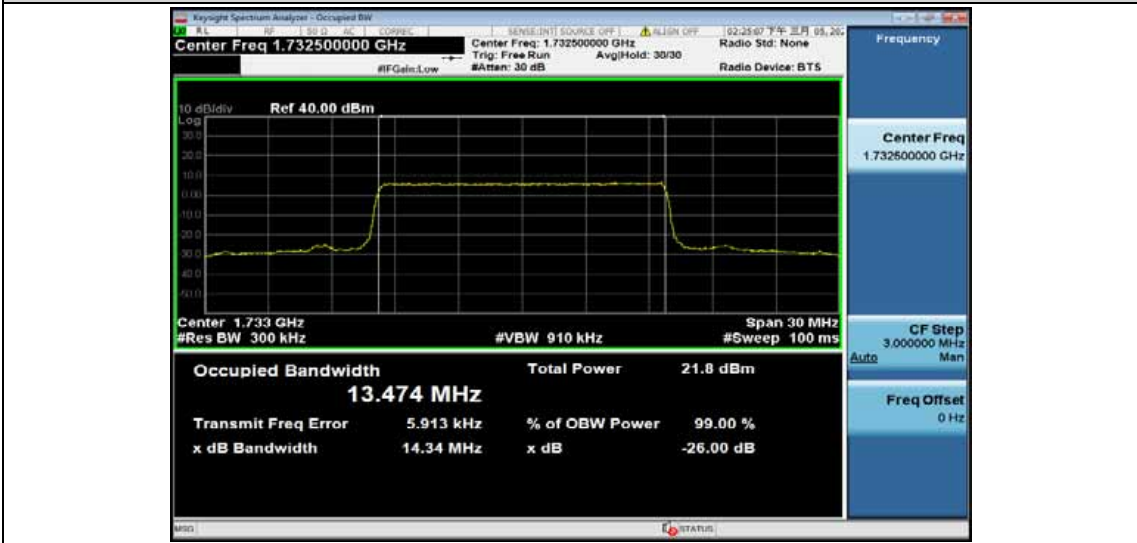

Band4-15MHz-16QAM-20175-75RB#0-13.474