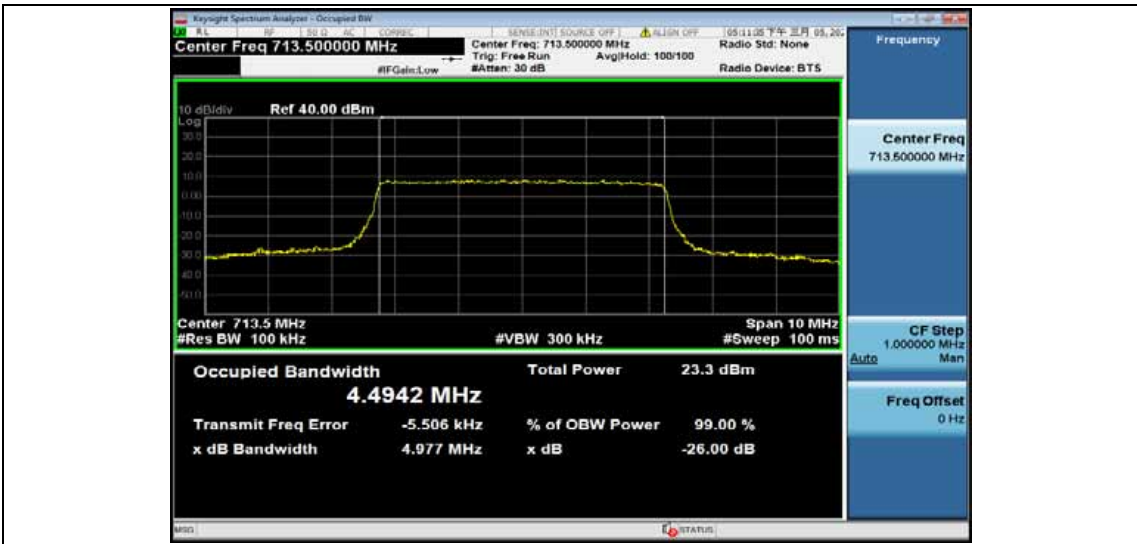

Band17-5MHz-16QAM-23755-25RB#0-4.5142

Band17-5MHz-16QAM-23790-25RB#0-4.5110

Band17-5MHz-16QAM-23825-25RB#0-4.4942

Band17-10MHz-QPSK-23780-50RB#0-8.9971

Band17-10MHz-QPSK-23790-50RB#0-8.9852

Band17-10MHz-QPSK-23800-50RB#0-8.9669