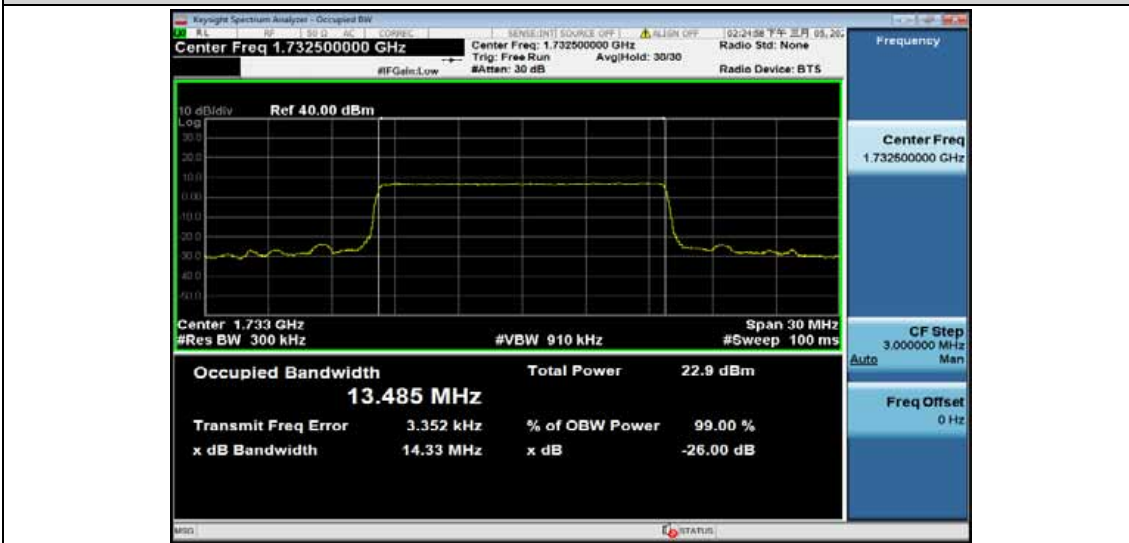

Band4-10MHz-16QAM-20000-50RB#0-8.9728

Band4-10MHz-16QAM-20175-50RB#0-8.9829

Band4-10MHz-16QAM-20350-50RB#0-8.9931

Band4-15MHz-QPSK-20025-75RB#0-13.486

Band4-15MHz-QPSK-20175-75RB#0-13.485

Band4-15MHz-QPSK-20325-75RB#0-13.466