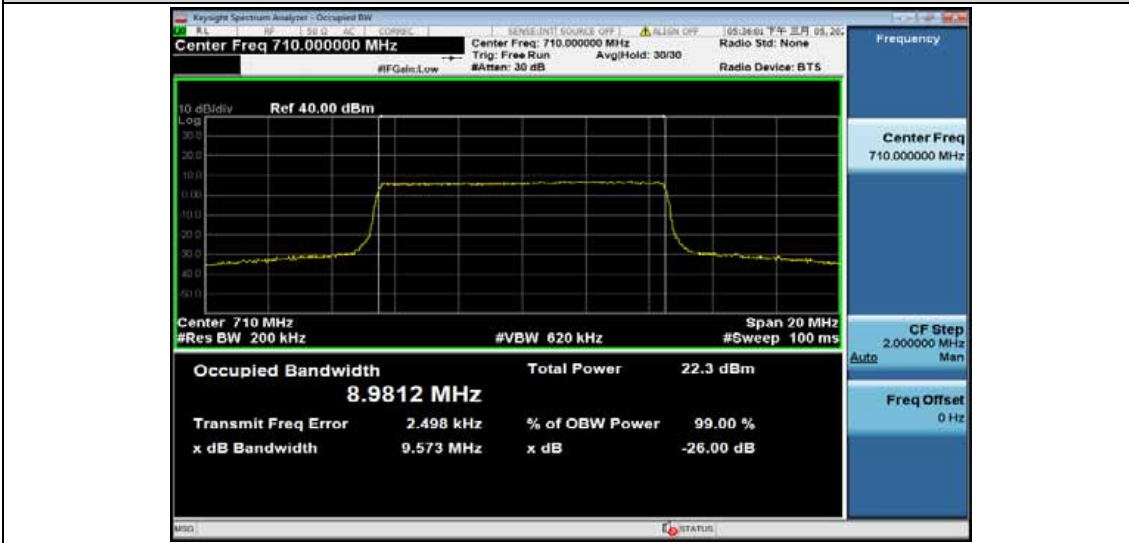

Band17-10MHz-16QAM-23790-50RB#0-8.9812