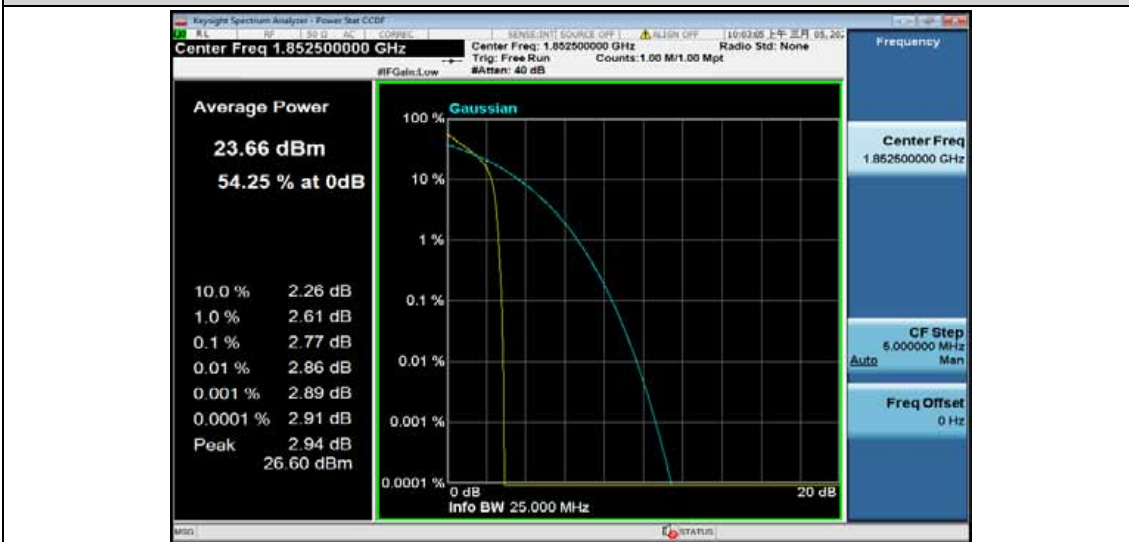

Band2-5MHz-QPSK-18625-1RB#0

Band2-5MHz-QPSK-18625-25RB#0