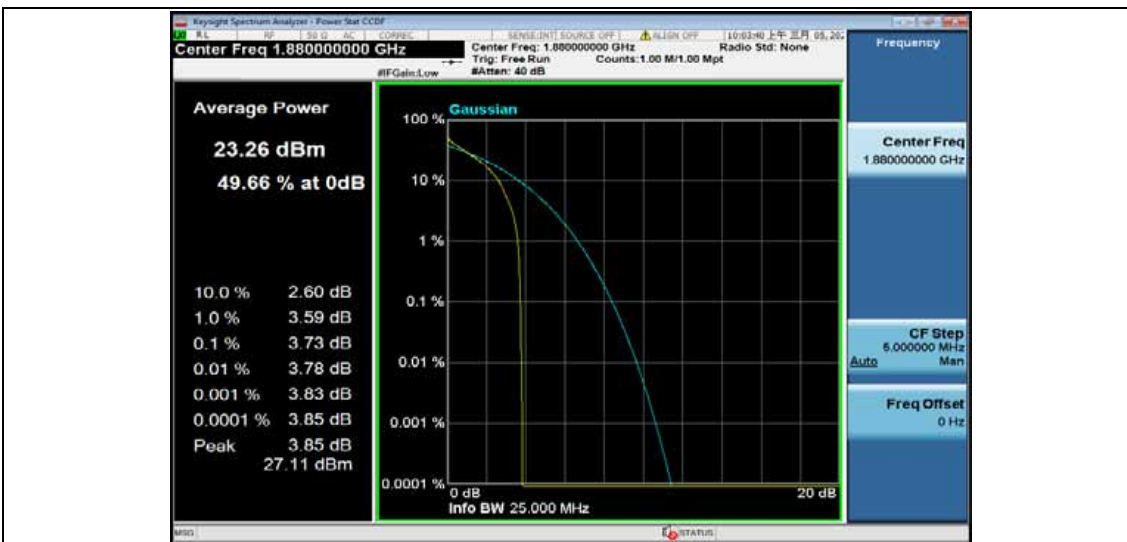

Band2-5MHz-QPSK-18900-1RB#0

Band2-5MHz-QPSK-18900-25RB#0