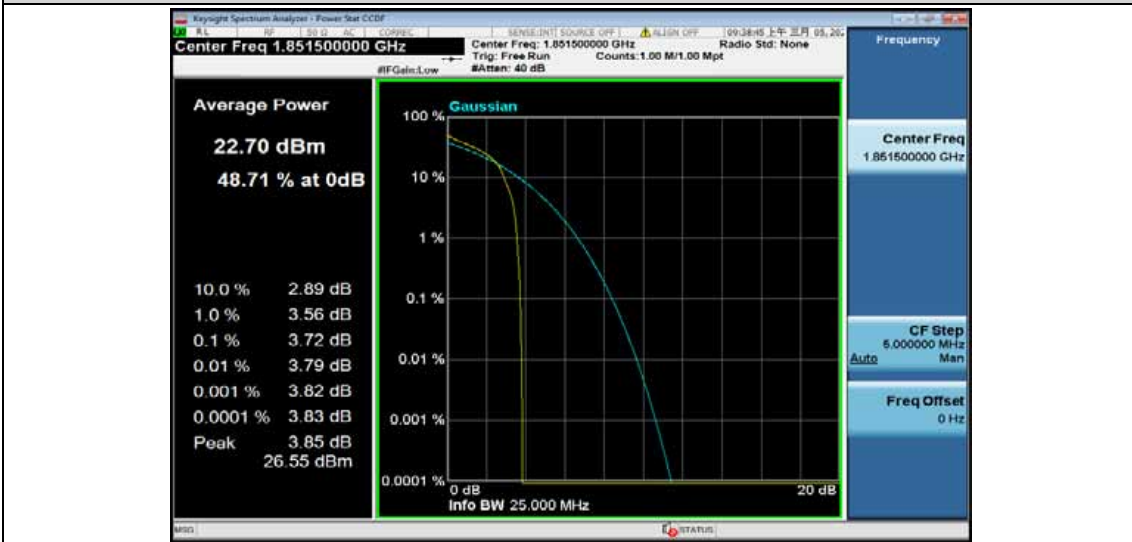

Band2-3MHz-16QAM-18615-1RB#0

Band2-3MHz-16QAM-18615-15RB#0