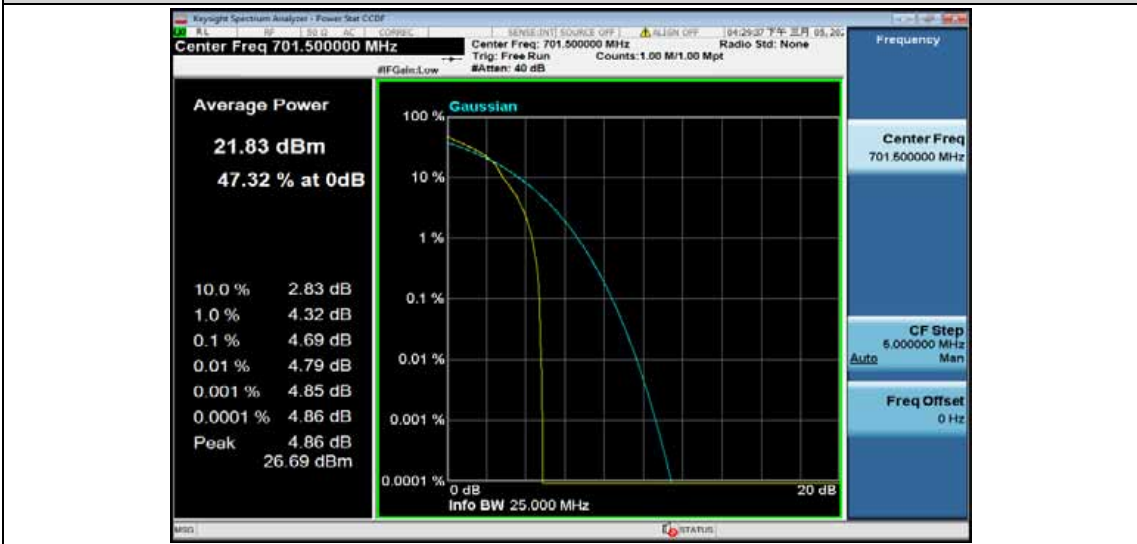

Band12-5MHz-QPSK-23095-25RB#0

Band12-5MHz-QPSK-23155-1RB#0

Band12-5MHz-QPSK-23155-25RB#0

Band12-5MHz-16QAM-23035-1RB#0

Band12-5MHz-16QAM-23035-25RB#0

Band12-5MHz-16QAM-23095-1RB#0

Band12-5MHz-16QAM-23095-25RB#0