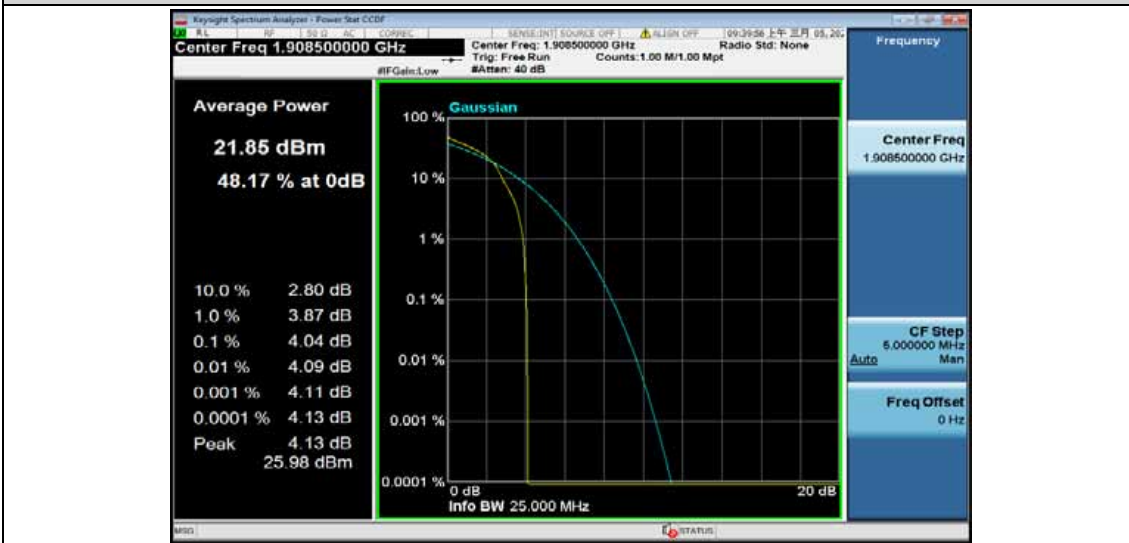

Band2-3MHz-16QAM-19185-1RB#0

Band2-3MHz-16QAM-19185-15RB#0