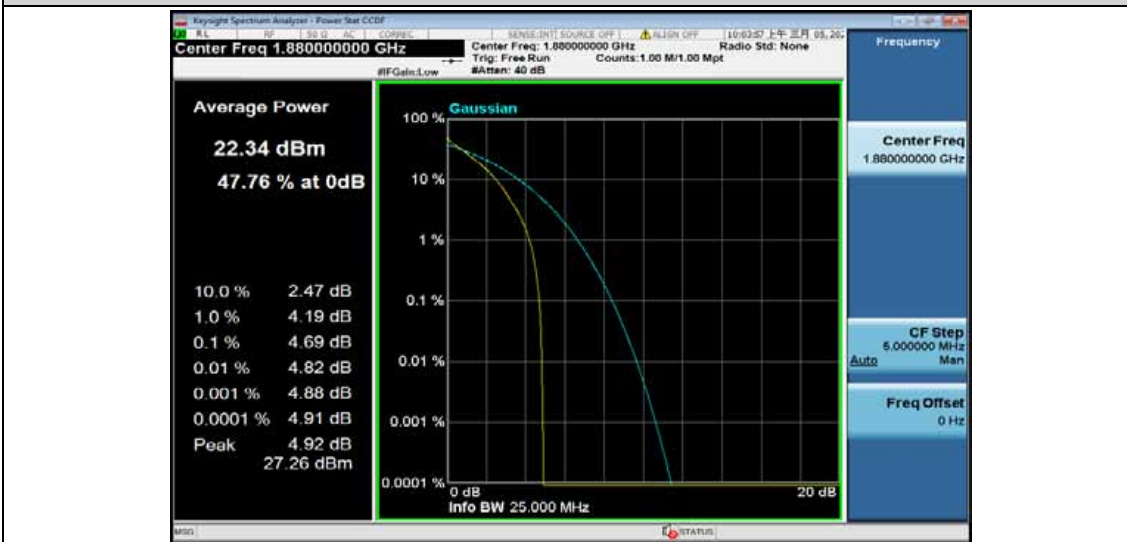

Band2-5MHz-QPSK-18900-25RB#0

Band2-5MHz-QPSK-19175-1RB#0