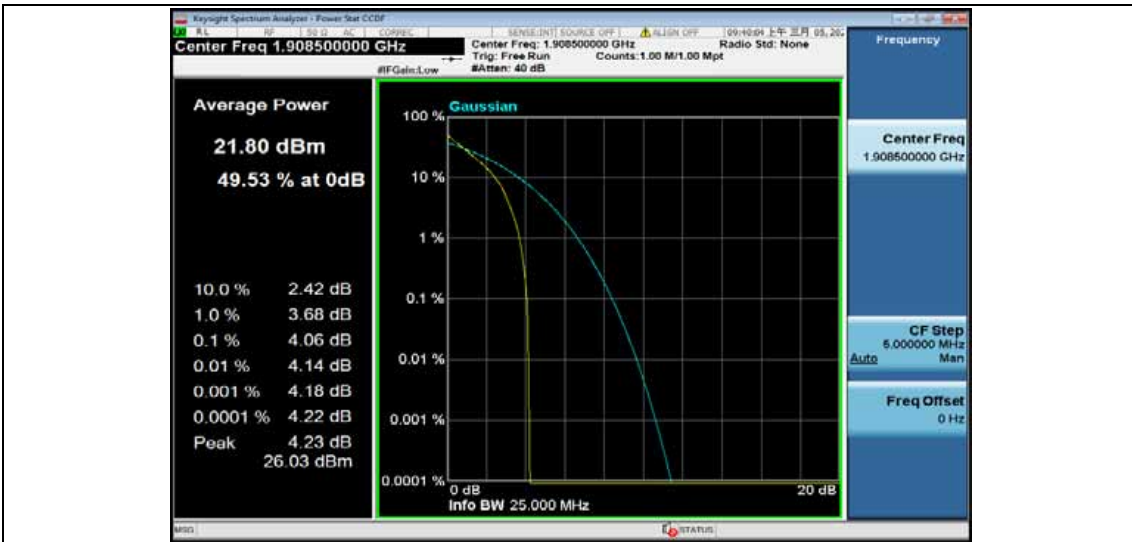

Band2-3MHz-QPSK-19185-15RB#0

Band2-3MHz-16QAM-18615-1RB#0