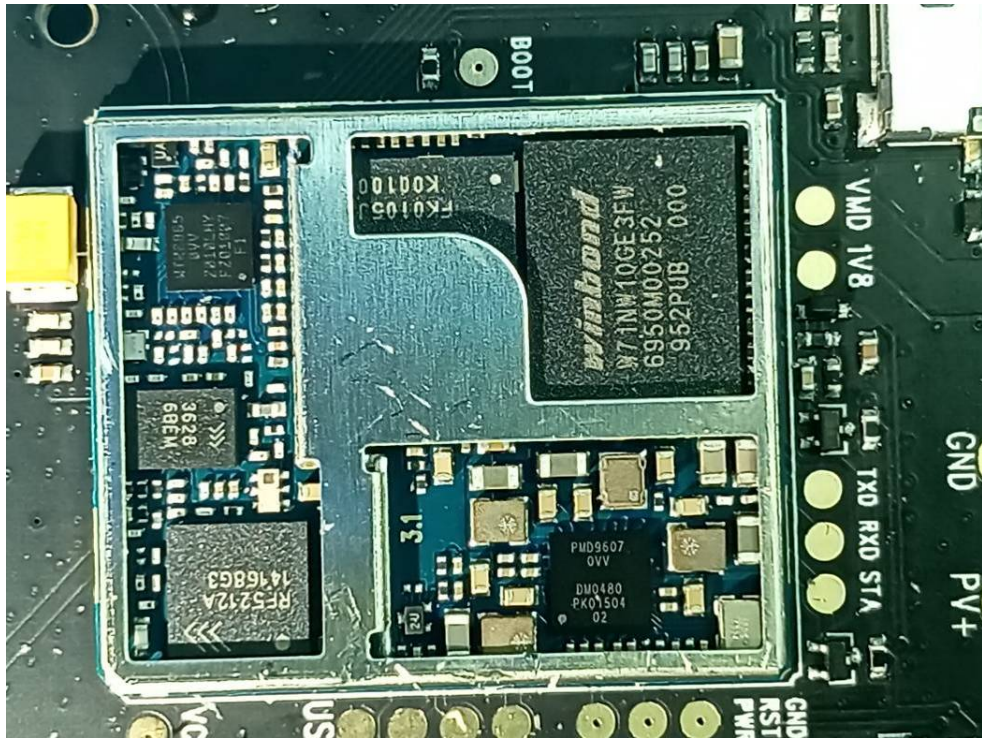

EXHIBIT C - EUT INTERNAL PHOTOGRAPHS

Battery

GPRS/NB-IoT/eMTC Antenna