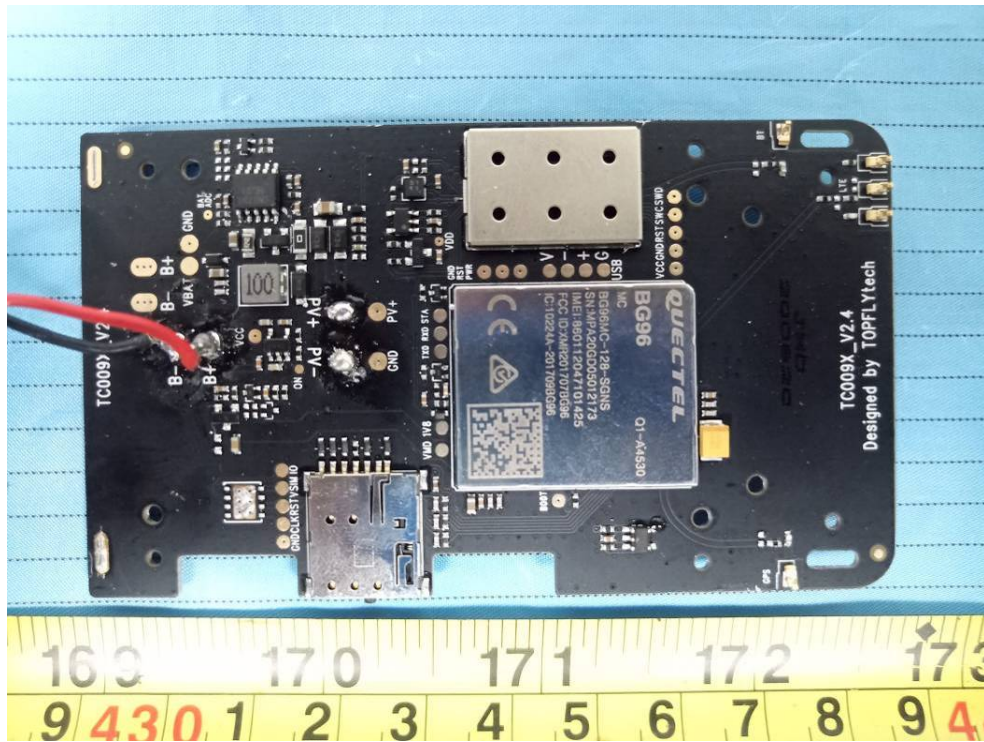

EXHIBIT C - EUT INTERNAL PHOTOGRAPHS

Battery

GPRS/NB-IoT/eMTC Antenna