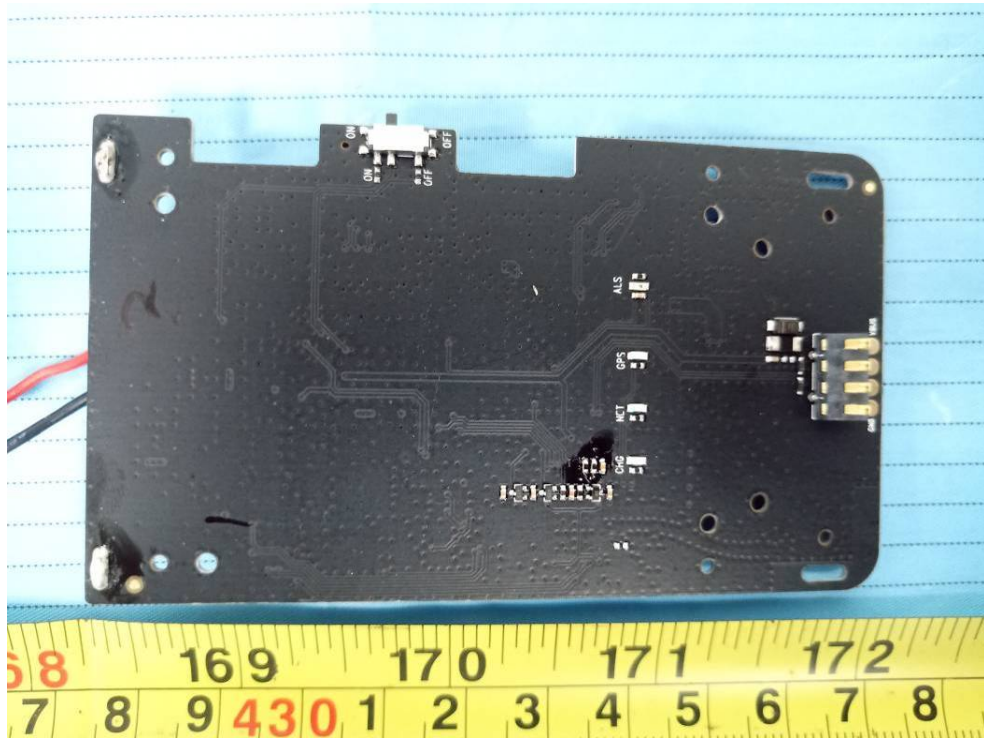

EXHIBIT C - EUT INTERNAL PHOTOGRAPHS

Battery

GPRS/NB-IoT/eMTC Antenna