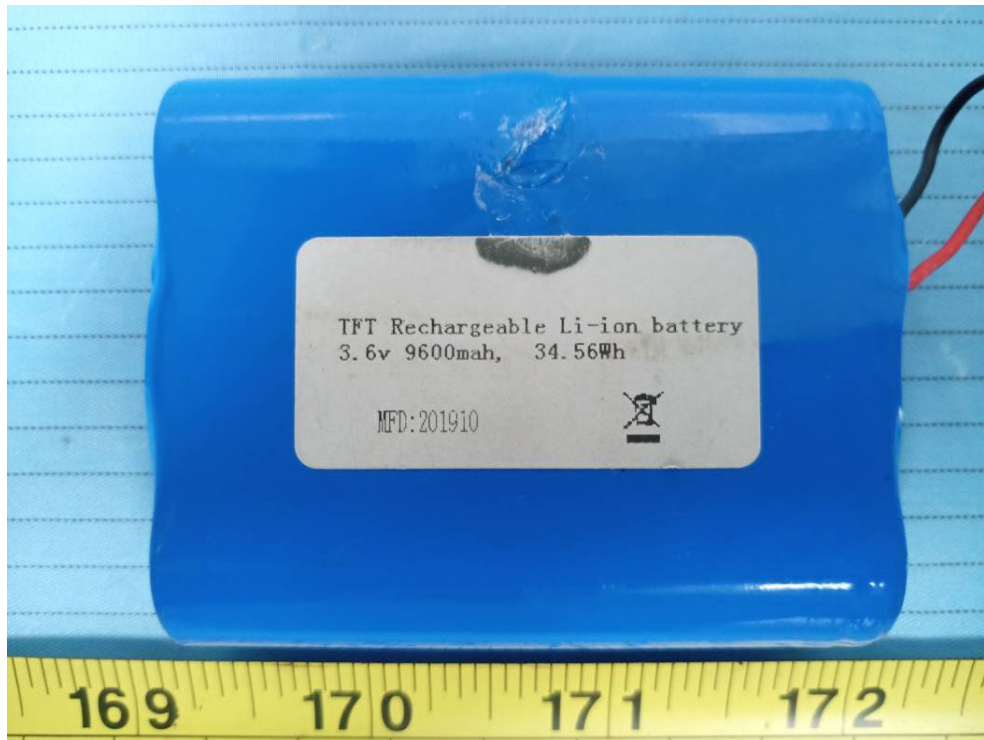

EXHIBIT C - EUT INTERNAL PHOTOGRAPHS

Battery

GPRS/NB-IoT/eMTC Antenna