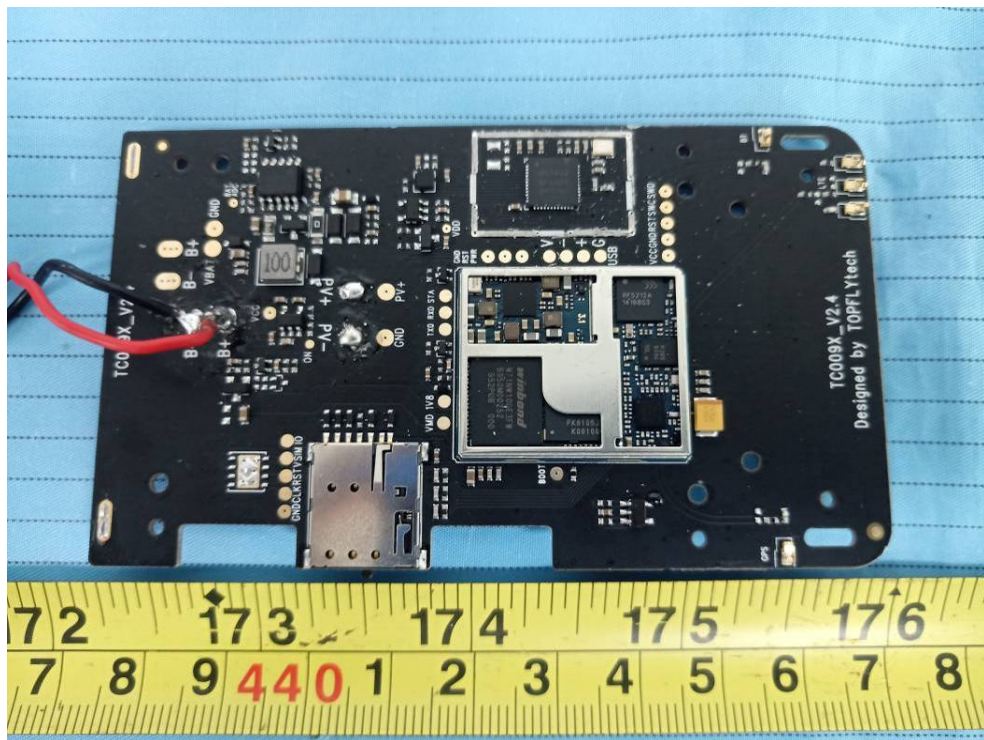

EXHIBIT C - EUT INTERNAL PHOTOGRAPHS

Battery

GPRS/NB-IoT/eMTC Antenna