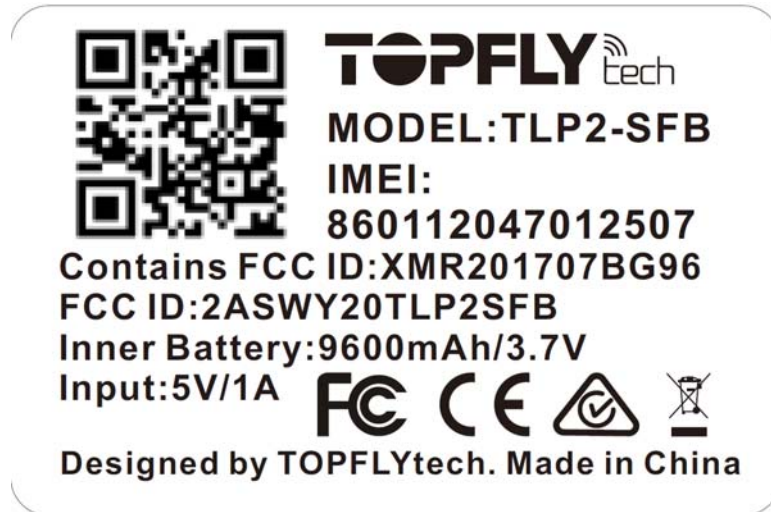

## EXHIBIT A - FCC ID LABEL AND LOCATION

### FCC ID Label

### FCC ID Label Location Information

The label shown shall be permanently affixed at a conspicuous location on the device and be readily visible to the user at the time purchase (Labeling requirements per 2.925)