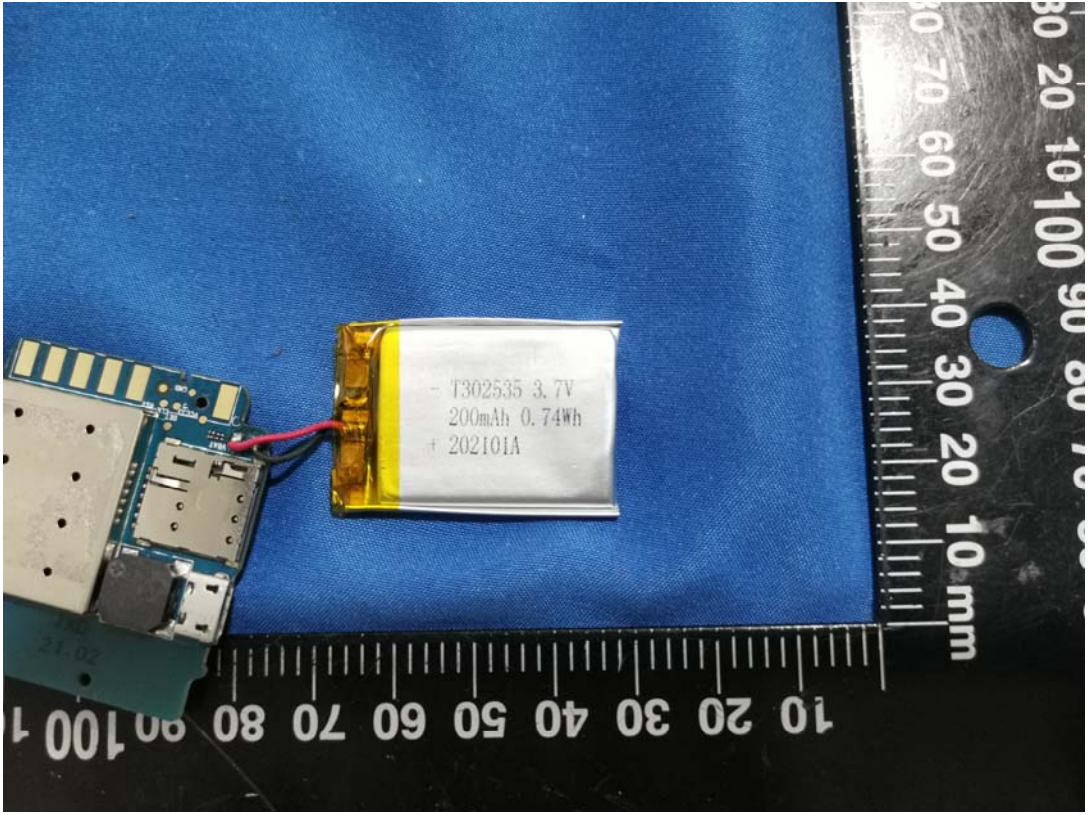

**EXHIBIT C - EUT INTERNAL PHOTOGRAPHS**

BLE ANT

WWAN ANT

GPS ANT

Contain Radio FCC ID: XMR201910BG95M3

GPS Module