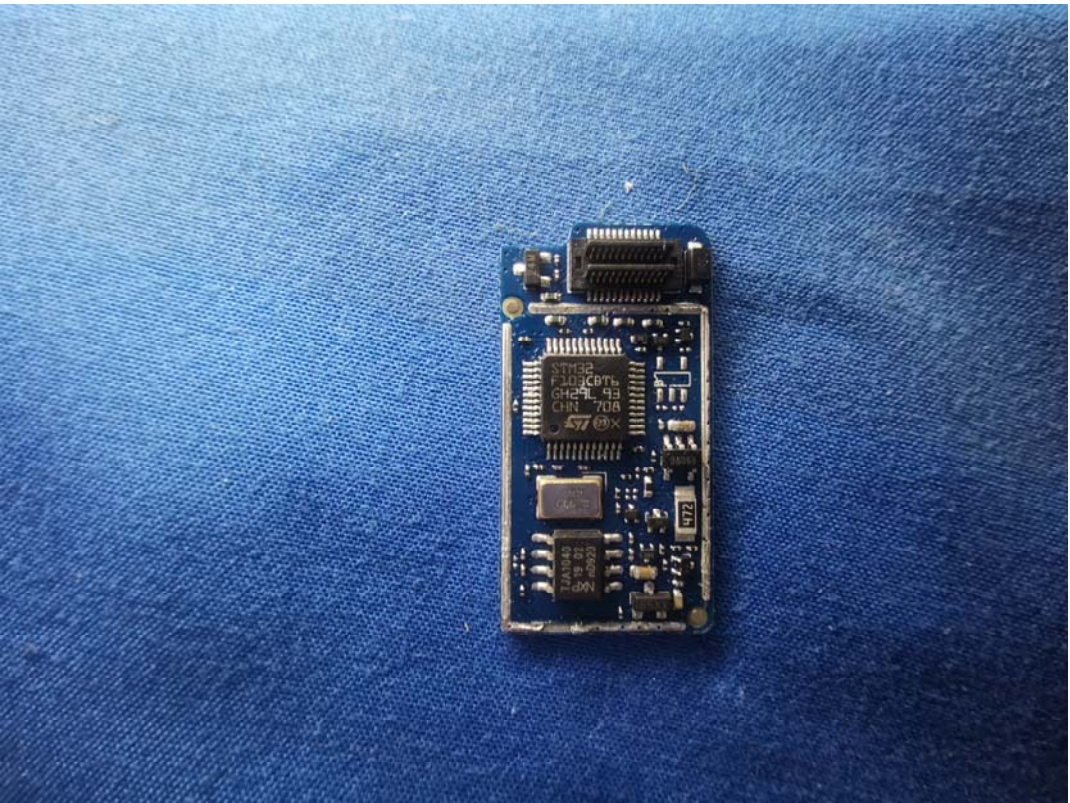

**EXHIBIT C - EUT INTERNAL PHOTOGRAPHS**

BLE ANT

WWAN ANT

GPS ANT

Contain Radio FCC ID: XMR201910BG95M3

GPS Module