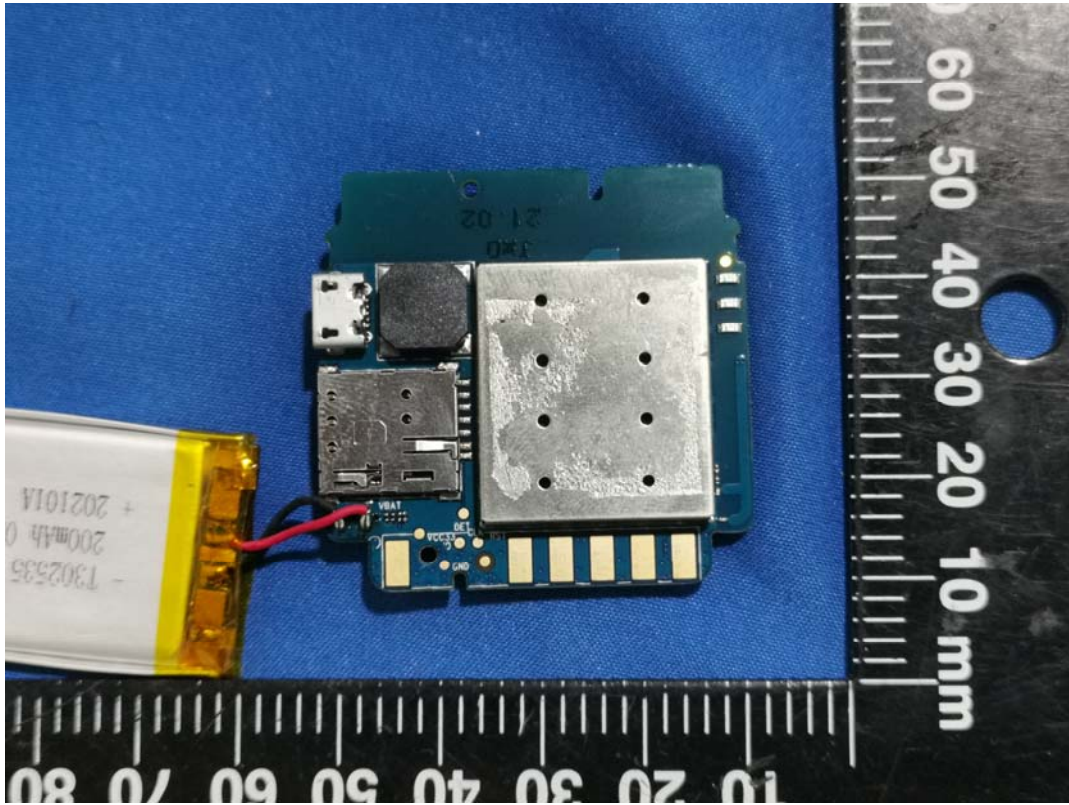

**EXHIBIT C - EUT INTERNAL PHOTOGRAPHS**

BLE ANT

WWAN ANT

GPS ANT

Contain Radio FCC ID: XMR201910BG95M3

GPS Module