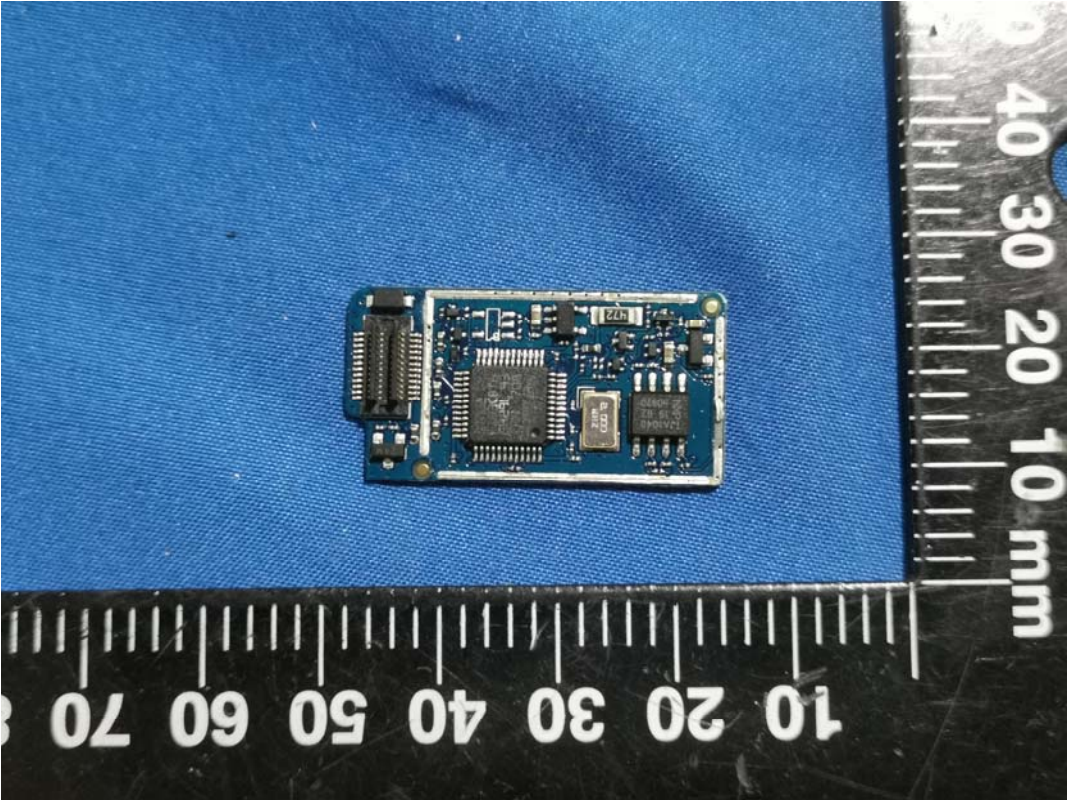

**EXHIBIT C - EUT INTERNAL PHOTOGRAPHS**

BLE ANT

WWAN ANT

GPS ANT

Contain Radio FCC ID: XMR201910BG95M3

GPS Module