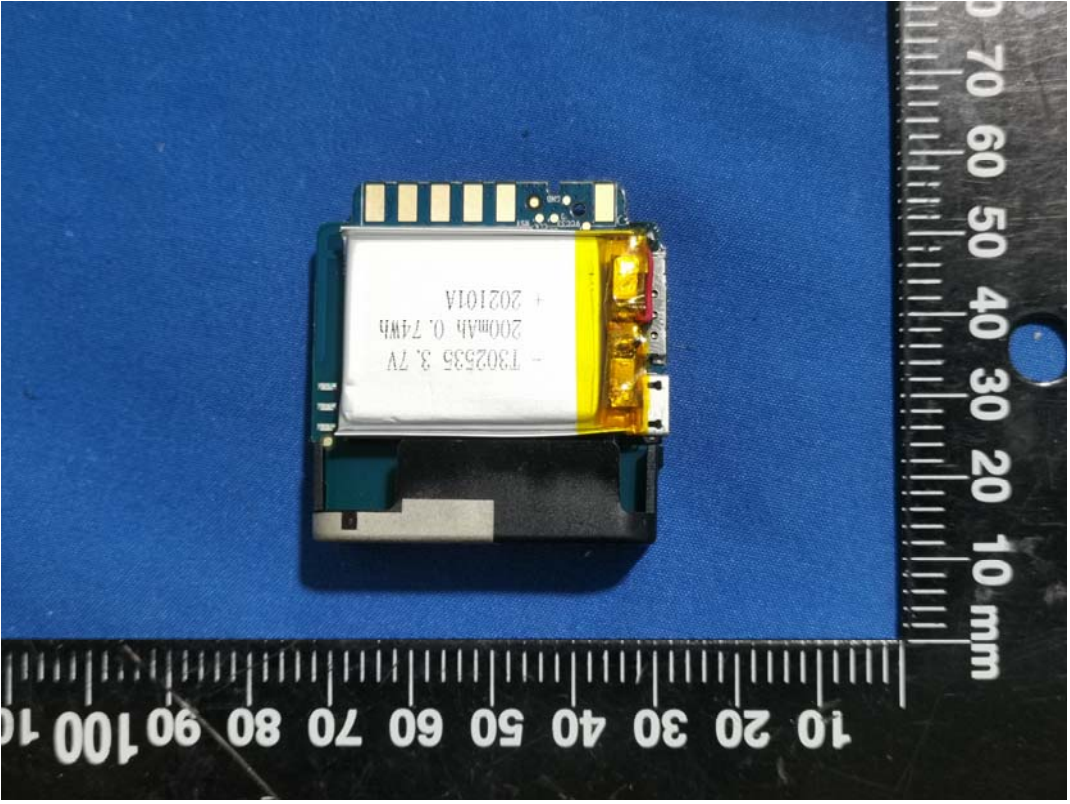

**EXHIBIT C - EUT INTERNAL PHOTOGRAPHS**

BLE ANT

WWAN ANT

GPS ANT

Contain Radio FCC ID: XMR201910BG95M3

GPS Module