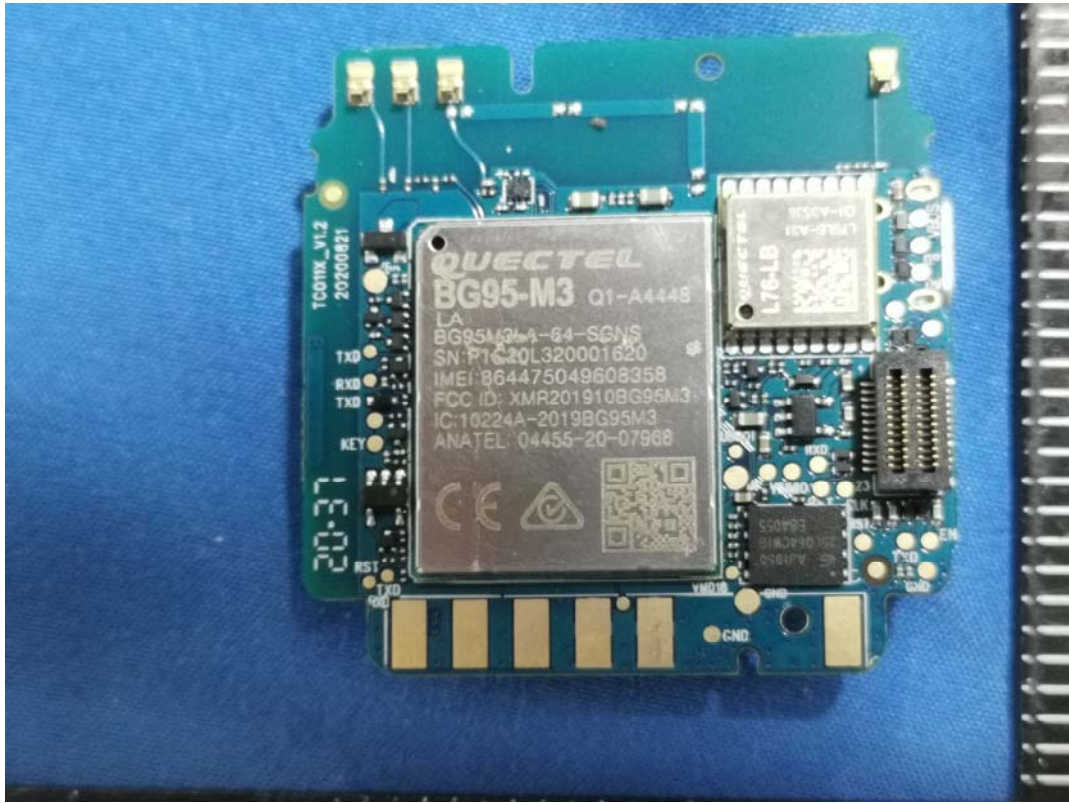

**EXHIBIT C - EUT INTERNAL PHOTOGRAPHS**

BLE ANT

WWAN ANT

GPS ANT

Contain Radio FCC ID: XMR201910BG95M3

GPS Module