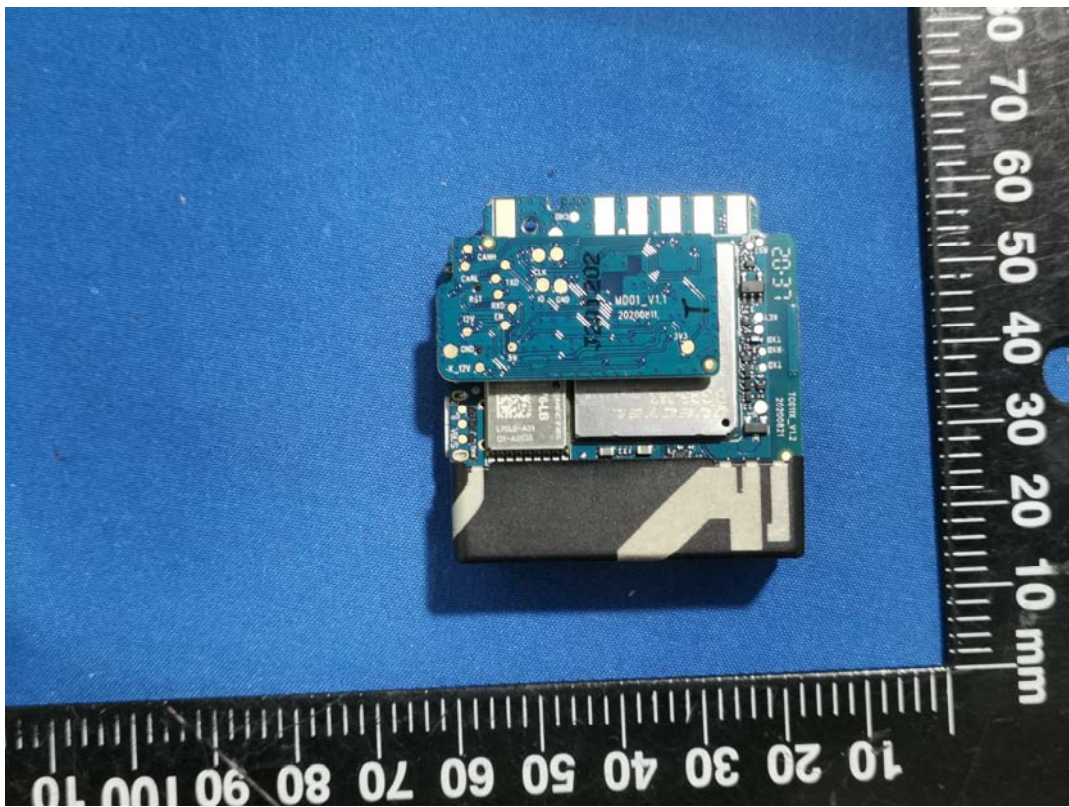

**EXHIBIT C - EUT INTERNAL PHOTOGRAPHS**

BLE ANT

WWAN ANT

GPS ANT

Contain Radio FCC ID: XMR201910BG95M3

GPS Module