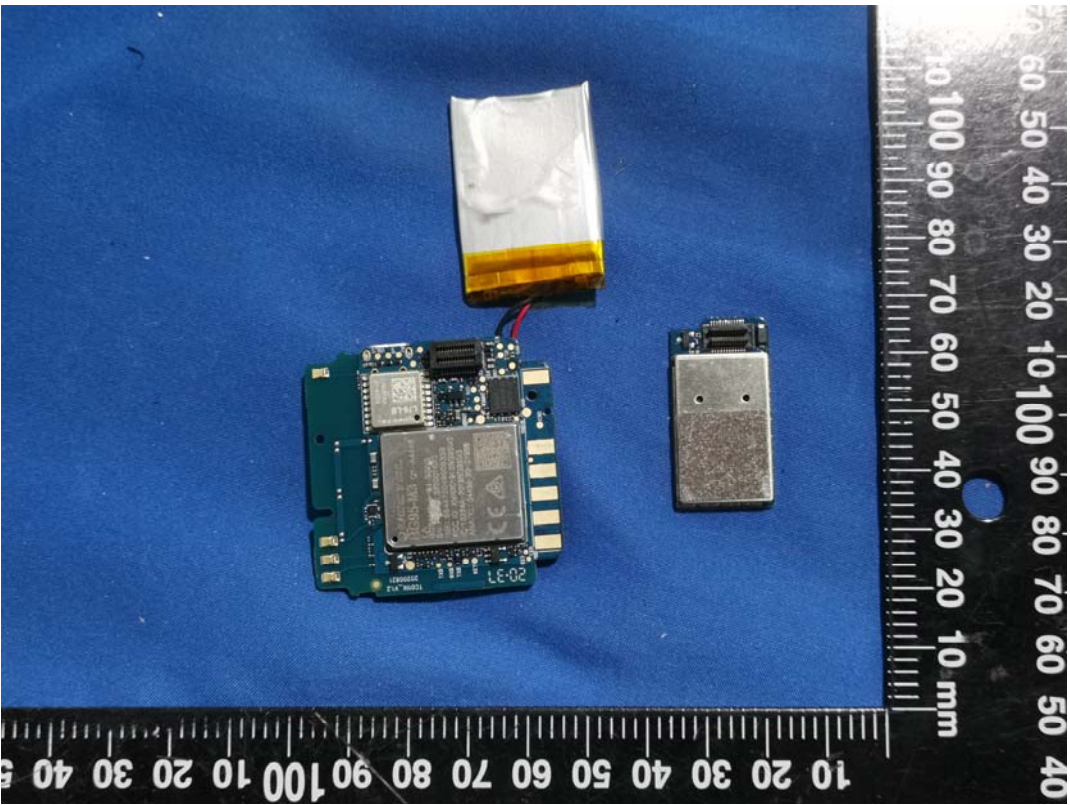

**EXHIBIT C - EUT INTERNAL PHOTOGRAPHS**

BLE ANT

WWAN ANT

GPS ANT

Contain Radio FCC ID: XMR201910BG95M3

GPS Module