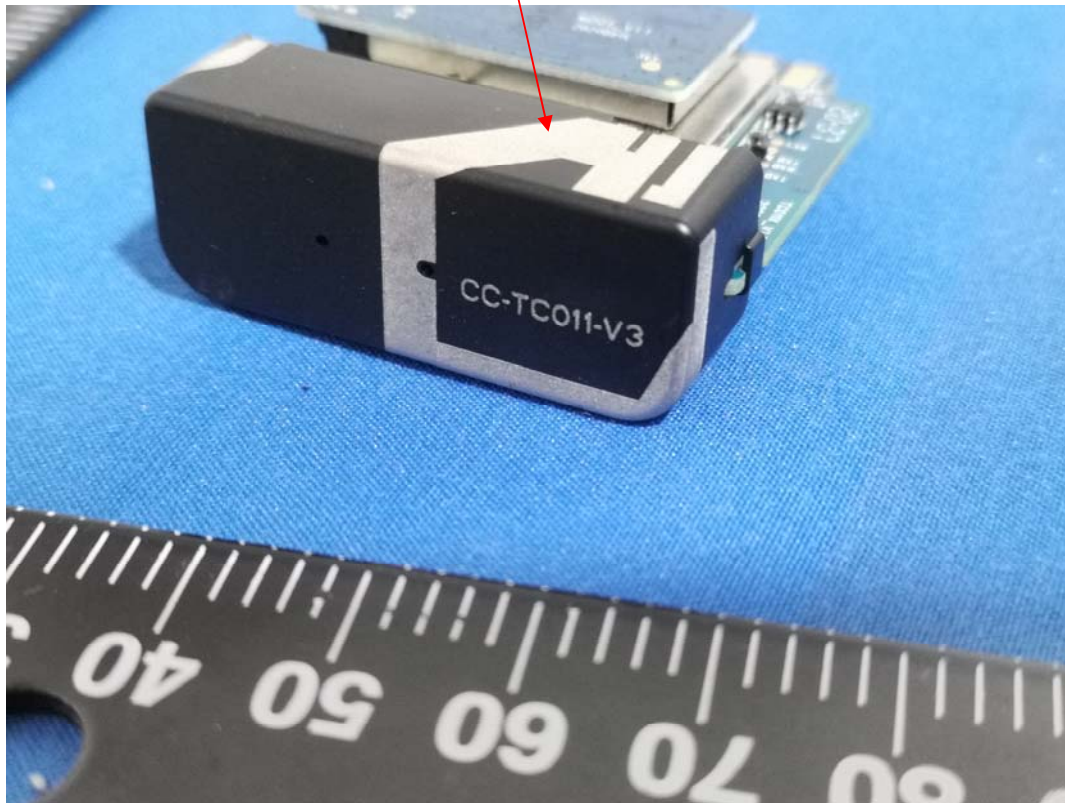

**EXHIBIT C - EUT INTERNAL PHOTOGRAPHS**

BLE ANT

WWAN ANT

GPS ANT

Contain Radio FCC ID: XMR201910BG95M3

GPS Module