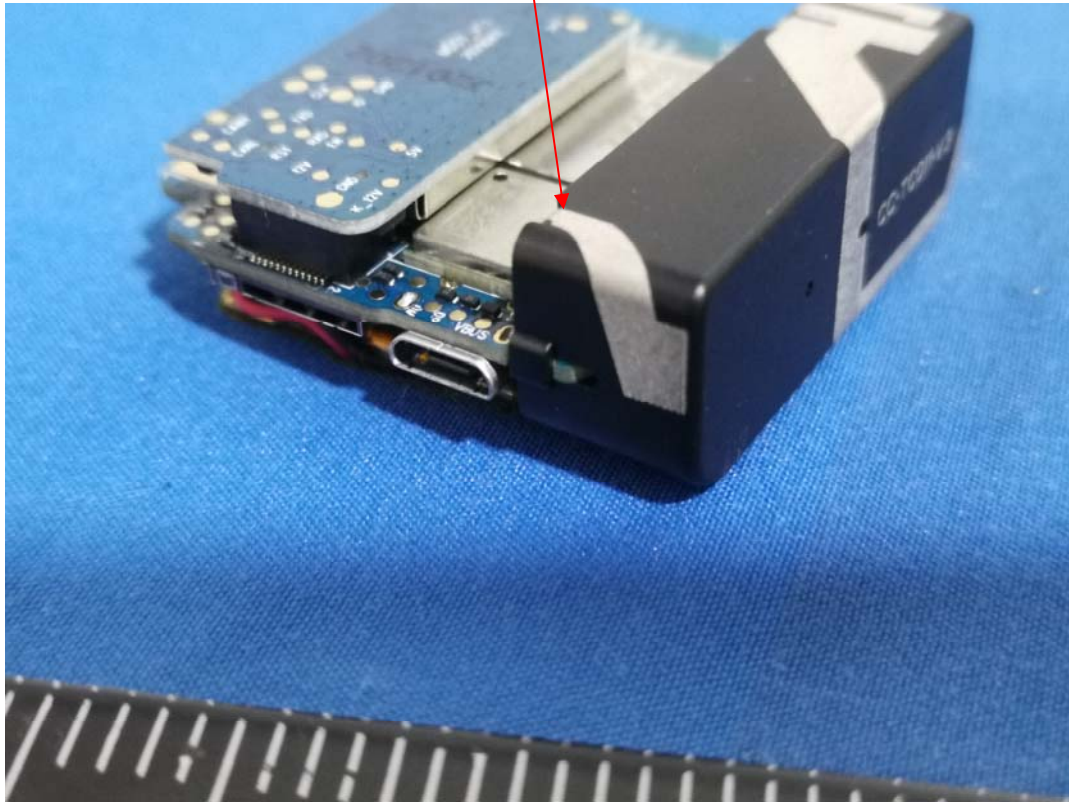

**EXHIBIT C - EUT INTERNAL PHOTOGRAPHS**

BLE ANT

WWAN ANT

GPS ANT

Contain Radio FCC ID: XMR201910BG95M3

GPS Module