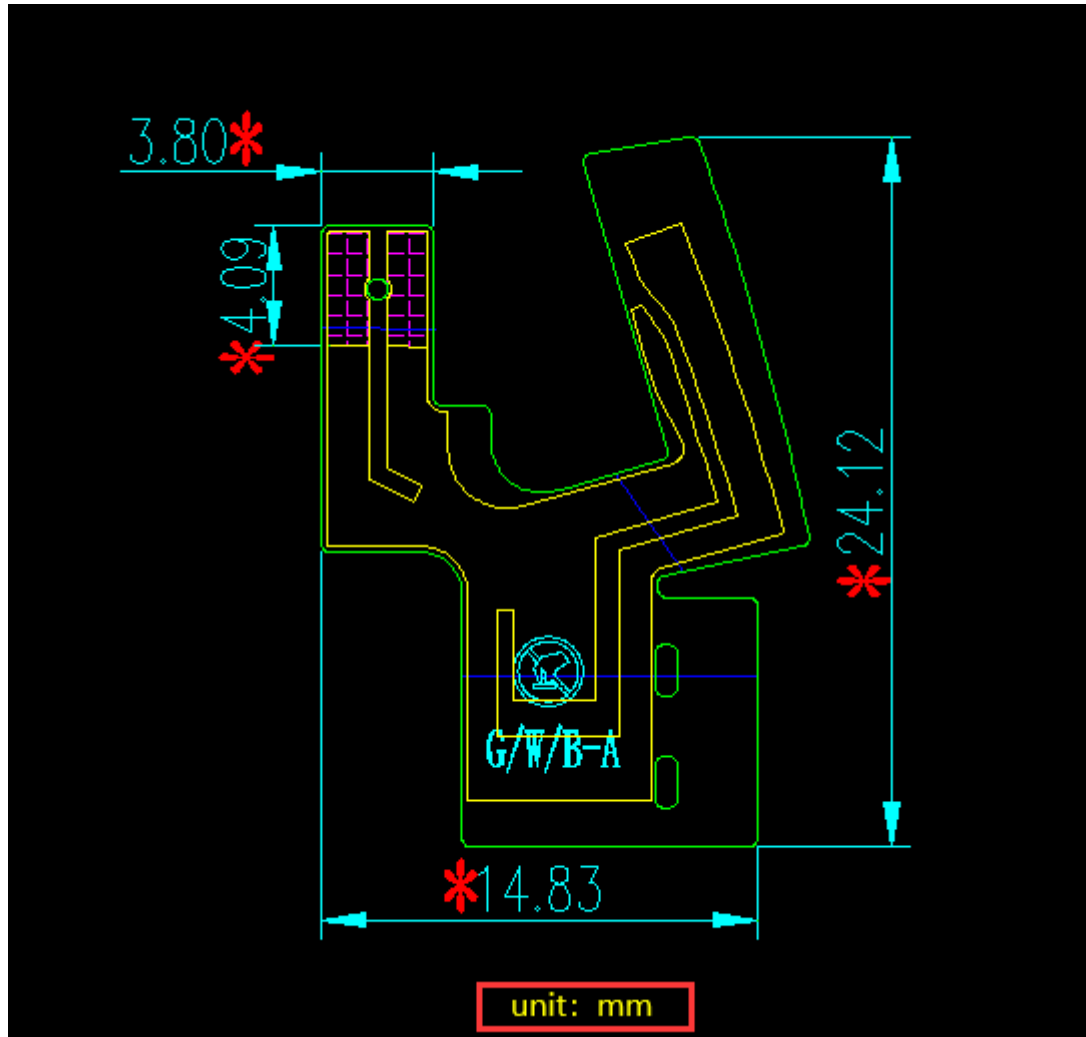

Technical Specification		
product model	S55309A	
		Antenna Gain(dBi):
GPS	1.57GHz	1.3
Bluetooth	2.4~2.48GHz	1.4
WIFI	2.4~2.5GHz	1.5

Antenna size diagram:

Apple picture: