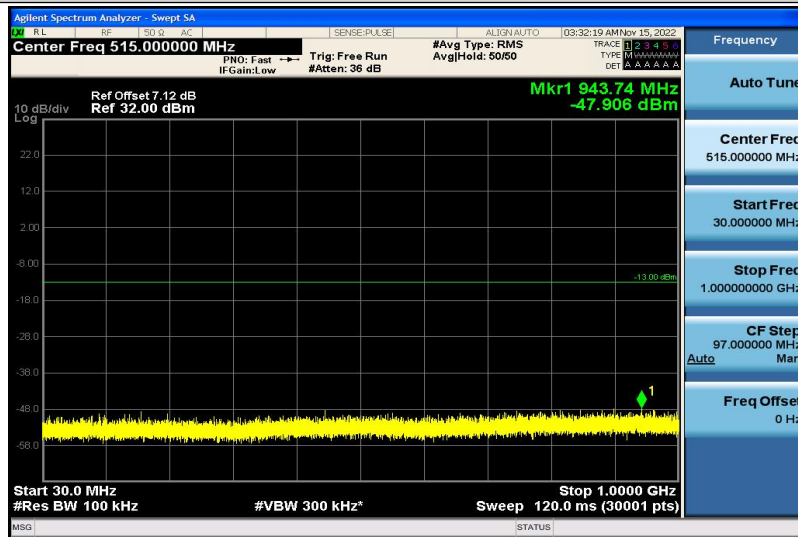

Band66-5MHz-16QAM-131997-1RB#0-30~1000MHz

Band66-5MHz-16QAM-131997-1RB#0-1000~26000MHz

Band66-5MHz-16QAM-132322-1RB#0-30~1000MHz

Band66-5MHz-16QAM-132322-1RB#0-1000~26000MHz

Band66-5MHz-16QAM-132647-1RB#0-30~1000MHz