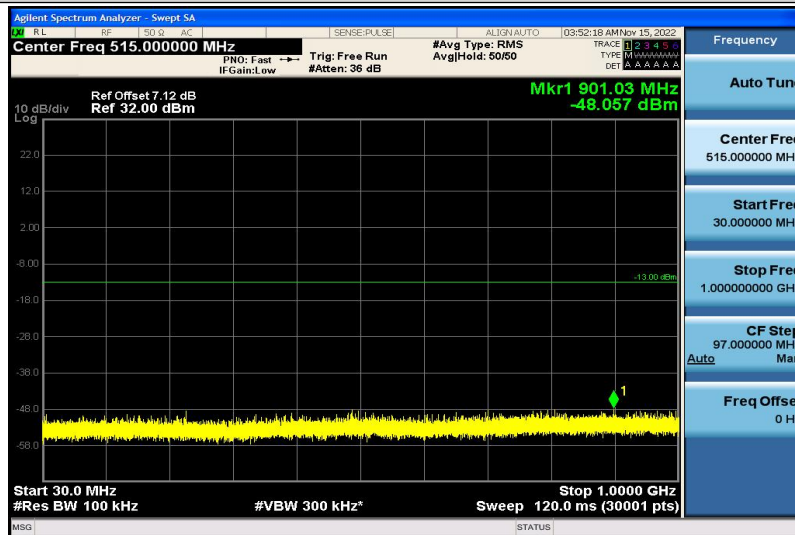

Band66-10MHz-QPSK-132322-1RB#0-30~1000MHz