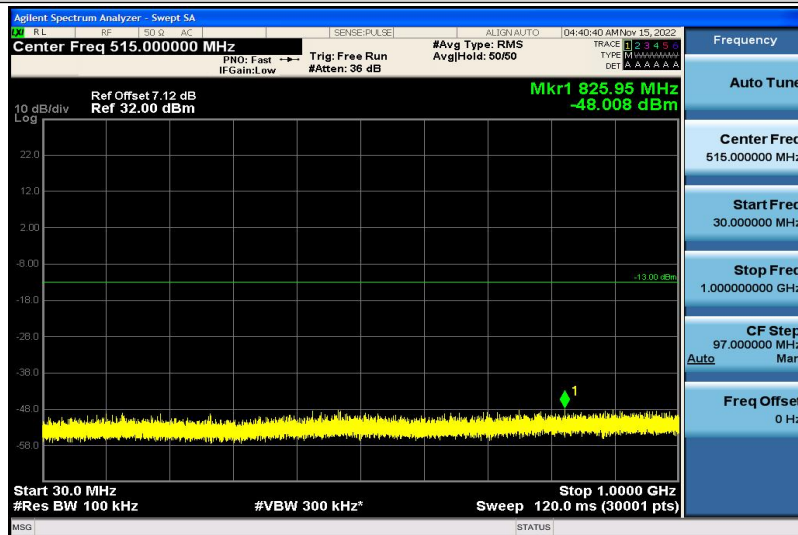

Band66-20MHz-QPSK-132322-1RB#0-30~1000MHz