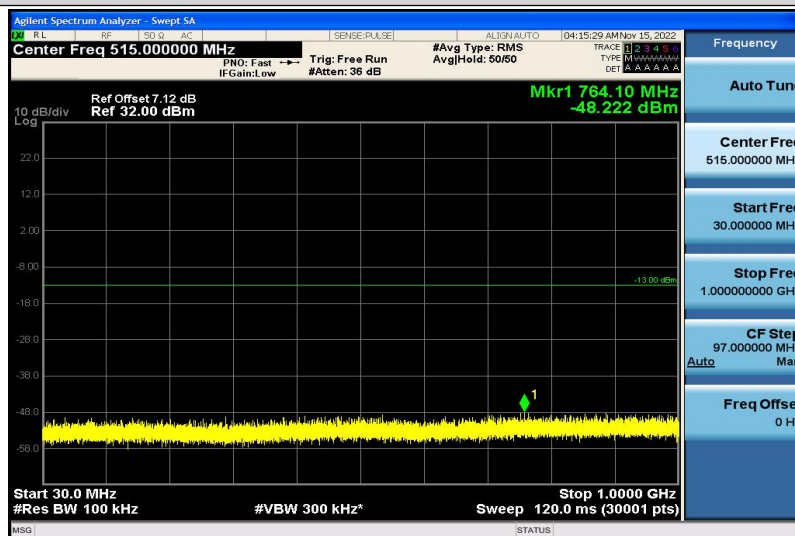

Band66-15MHz-16QAM-132322-1RB#0-30~1000MHz