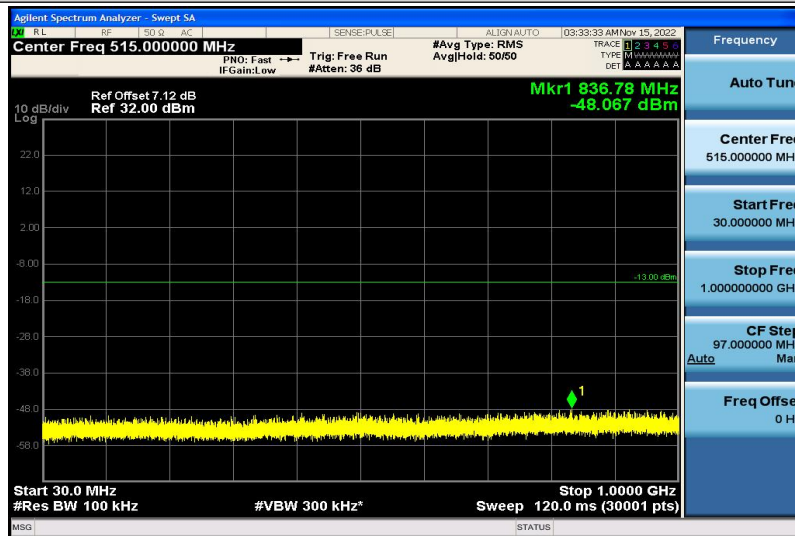

Band66-5MHz-16QAM-131997-1RB#0-30~1000MHz

Band66-5MHz-16QAM-131997-1RB#0-1000~26000MHz

Band66-5MHz-16QAM-132322-1RB#0-30~1000MHz

Band66-5MHz-16QAM-132322-1RB#0-1000~26000MHz

Band66-5MHz-16QAM-132647-1RB#0-30~1000MHz