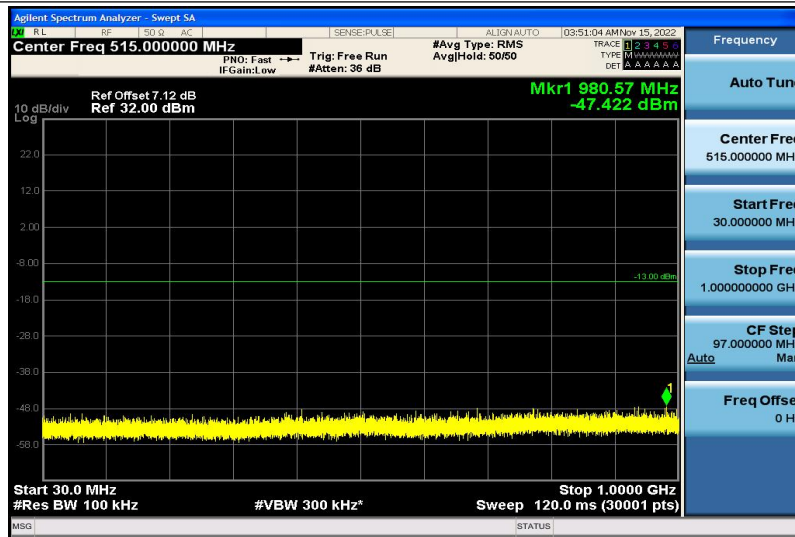

Band66-10MHz-QPSK-132022-1RB#0-30~1000MHz