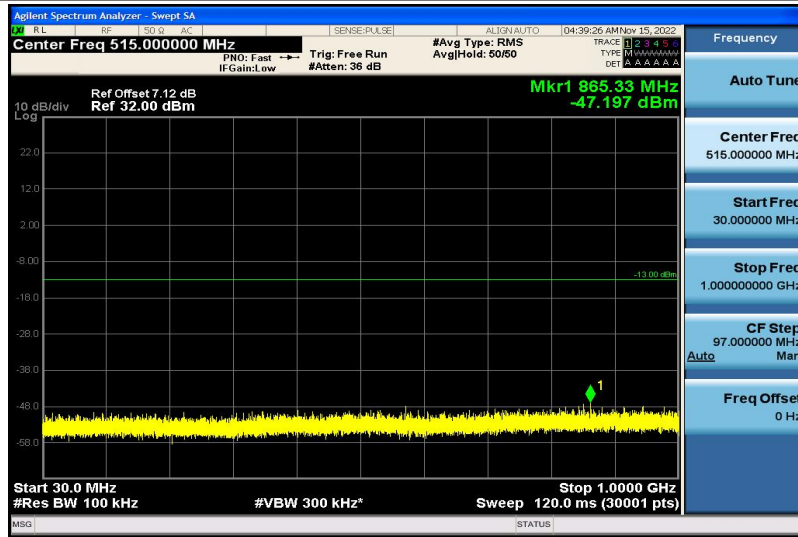

Band66-15MHz-16QAM-132047-1RB#0-1000~26000MHz

Band66-15MHz-16QAM-132322-1RB#0-30~1000MHz

Band66-15MHz-16QAM-132322-1RB#0-1000~26000MHz

Band66-15MHz-16QAM-132597-1RB#0-30~1000MHz

Band66-15MHz-16QAM-132597-1RB#0-1000~26000MHz