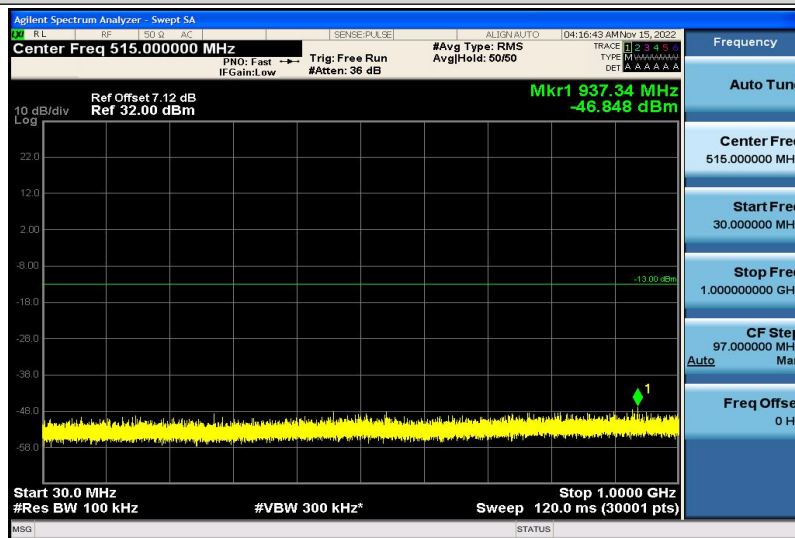

Band66-15MHz-16QAM-132597-1RB#0-30~1000MHz