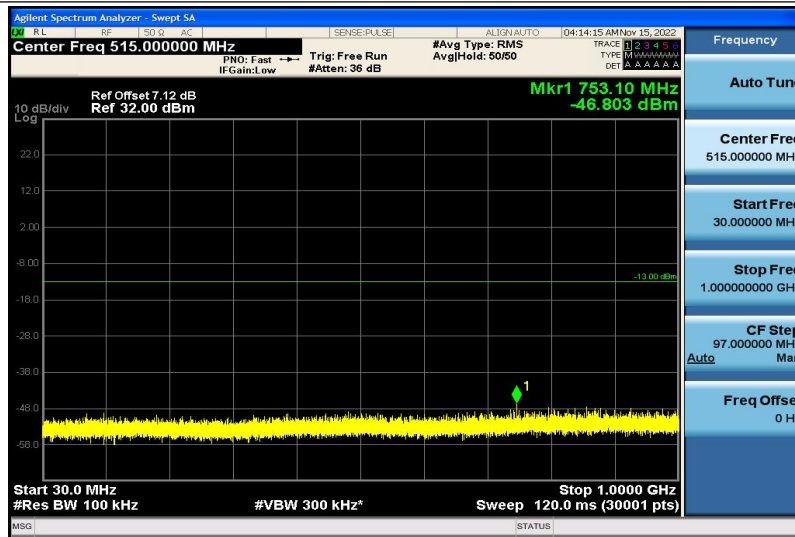

Band66-15MHz-QPSK-132322-1RB#0-30~1000MHz

Band66-15MHz-QPSK-132322-1RB#0-1000~26000MHz

Band66-15MHz-QPSK-132597-1RB#0-30~1000MHz

Band66-15MHz-QPSK-132597-1RB#0-1000~26000MHz

Band66-15MHz-16QAM-132047-1RB#0-30~1000MHz