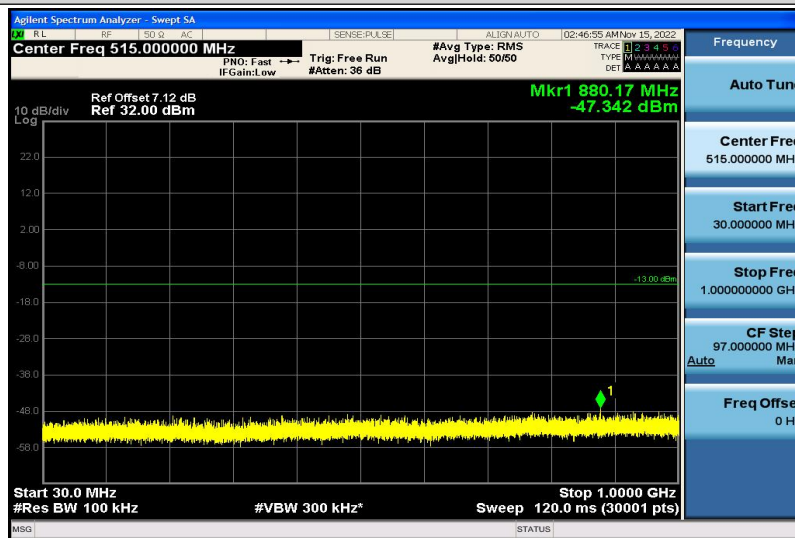

Band66-1.4MHz-QPSK-132665-1RB#0-1000~26000MHz

Band66-1.4MHz-16QAM-131979-1RB#0-30~1000MHz

Band66-1.4MHz-16QAM-131979-1RB#0-1000~26000MHz

Band66-1.4MHz-16QAM-132322-1RB#0-30~1000MHz

Band66-1.4MHz-16QAM-132322-1RB#0-1000~26000MHz