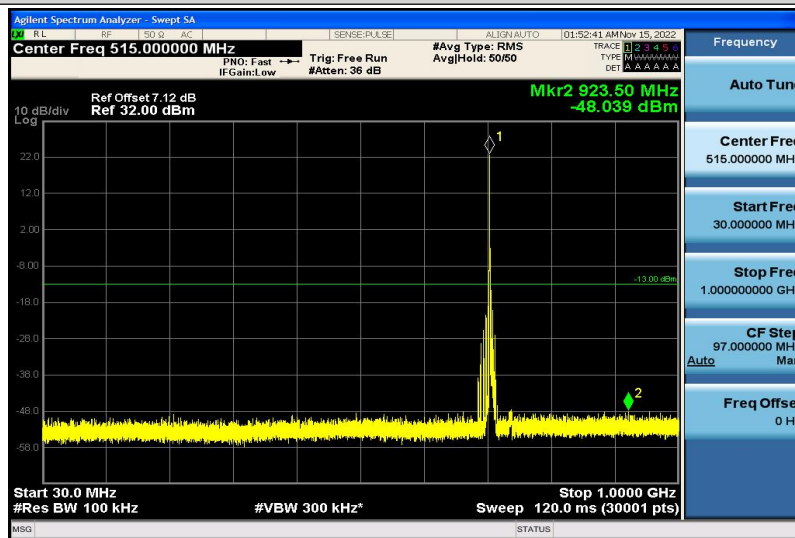

Band17-5MHz-16QAM-23790-1RB#0-1000~26000MHz

Band17-5MHz-16QAM-23825-1RB#0-30~1000MHz

Band17-5MHz-16QAM-23825-1RB#0-1000~26000MHz

Band17-10MHz-QPSK-23780-1RB#0-30~1000MHz

Band17-10MHz-QPSK-23780-1RB#0-1000~26000MHz