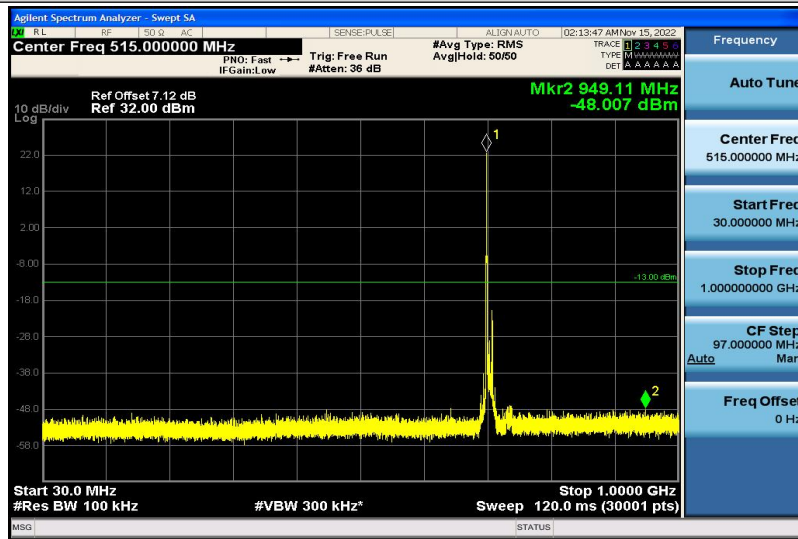

Band17-10MHz-16QAM-23790-1RB#0-1000~26000MHz

Band17-10MHz-16QAM-23800-1RB#0-30~1000MHz