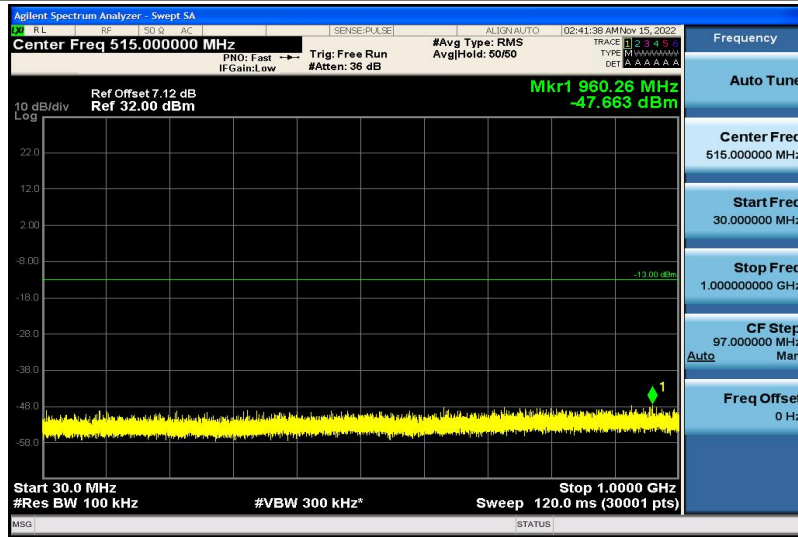

Band17-10MHz-16QAM-23780-1RB#0-1000~26000MHz

Band17-10MHz-16QAM-23790-1RB#0-30~1000MHz

Band17-10MHz-16QAM-23790-1RB#0-1000~26000MHz

Band17-10MHz-16QAM-23800-1RB#0-30~1000MHz

Band17-10MHz-16QAM-23800-1RB#0-1000~26000MHz