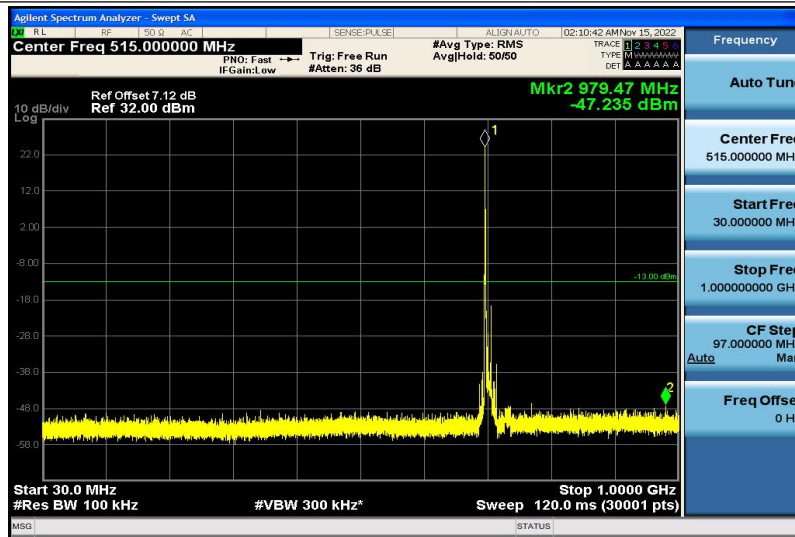

Band17-5MHz-16QAM-23790-1RB#0-1000~26000MHz

Band17-5MHz-16QAM-23825-1RB#0-30~1000MHz

Band17-5MHz-16QAM-23825-1RB#0-1000~26000MHz

Band17-10MHz-QPSK-23780-1RB#0-30~1000MHz

Band17-10MHz-QPSK-23780-1RB#0-1000~26000MHz