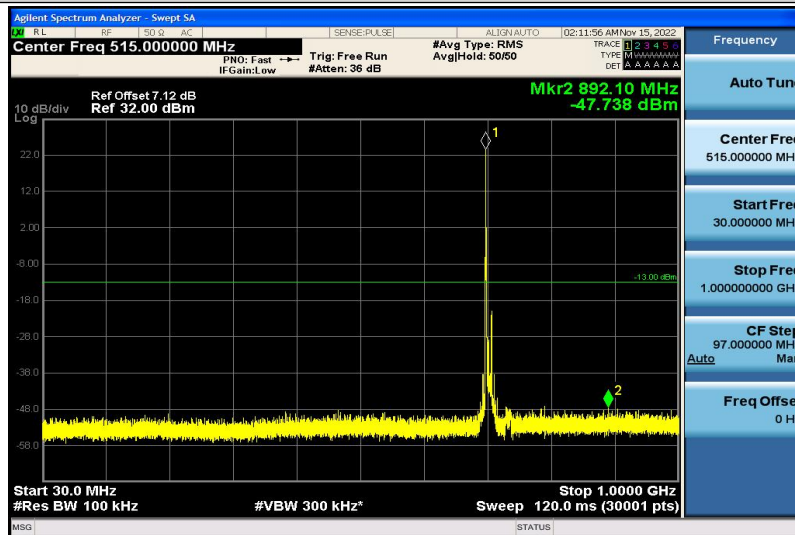

Band17-5MHz-16QAM-23790-1RB#0-1000~26000MHz

Band17-5MHz-16QAM-23825-1RB#0-30~1000MHz

Band17-5MHz-16QAM-23825-1RB#0-1000~26000MHz

Band17-10MHz-QPSK-23780-1RB#0-30~1000MHz

Band17-10MHz-QPSK-23780-1RB#0-1000~26000MHz

Band17-10MHz-QPSK-23790-1RB#0-30~1000MHz

Band17-10MHz-QPSK-23790-1RB#0-1000~26000MHz

Band17-10MHz-QPSK-23800-1RB#0-30~1000MHz

Band17-10MHz-QPSK-23800-1RB#0-1000~26000MHz

Band17-10MHz-16QAM-23780-1RB#0-30~1000MHz