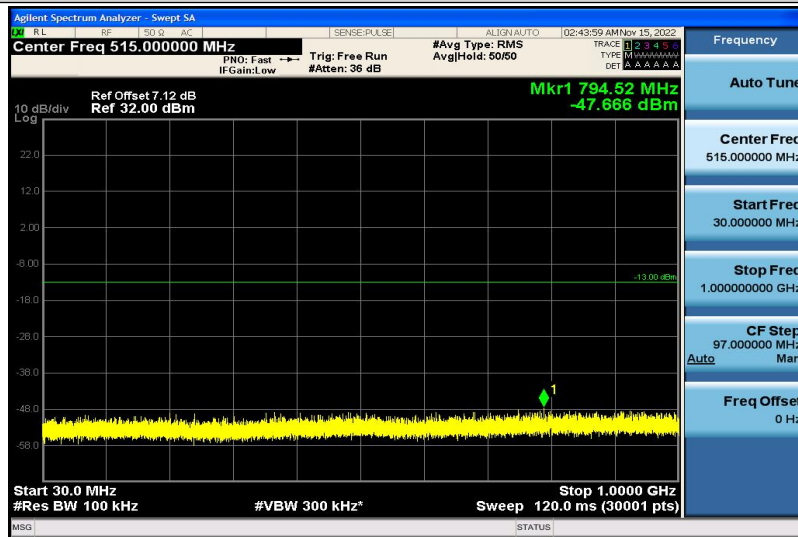

Band66-1.4MHz-QPSK-131979-1RB#0-1000~26000MHz

Band66-1.4MHz-QPSK-132322-1RB#0-30~1000MHz