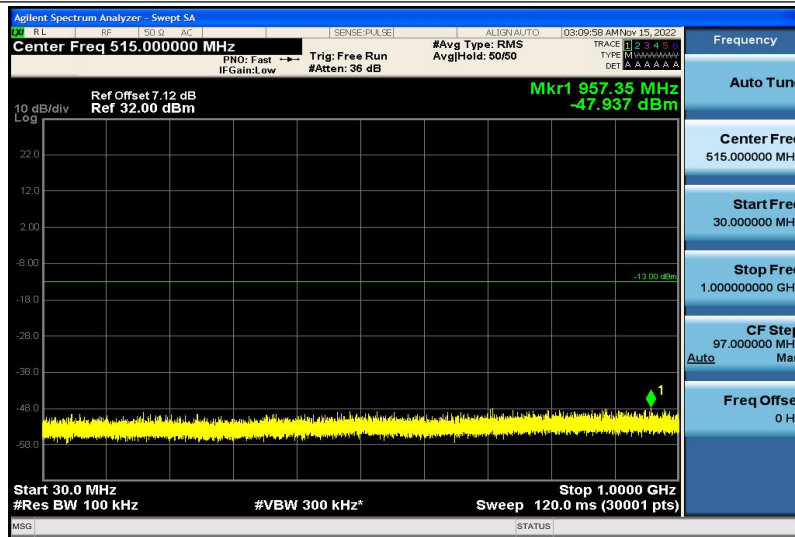

Band66-1.4MHz-16QAM-132665-1RB#0-1000~26000MHz

Band66-3MHz-QPSK-131987-1RB#0-30~1000MHz