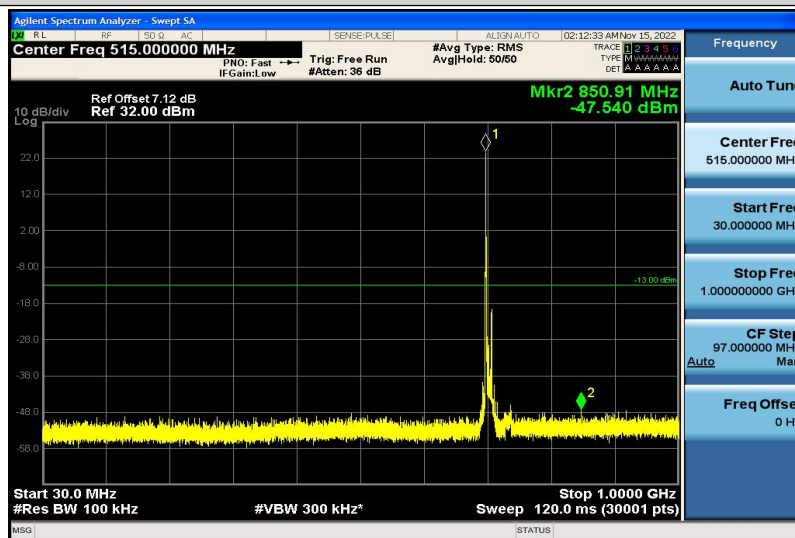

Band17-10MHz-16QAM-23780-1RB#0-1000~26000MHz

Band17-10MHz-16QAM-23790-1RB#0-30~1000MHz