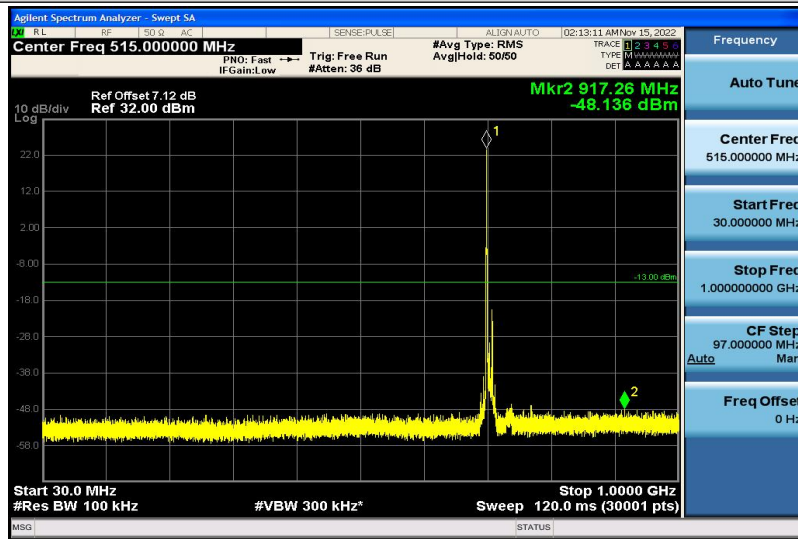

Band17-10MHz-QPSK-23790-1RB#0-1000~26000MHz

Band17-10MHz-QPSK-23800-1RB#0-30~1000MHz