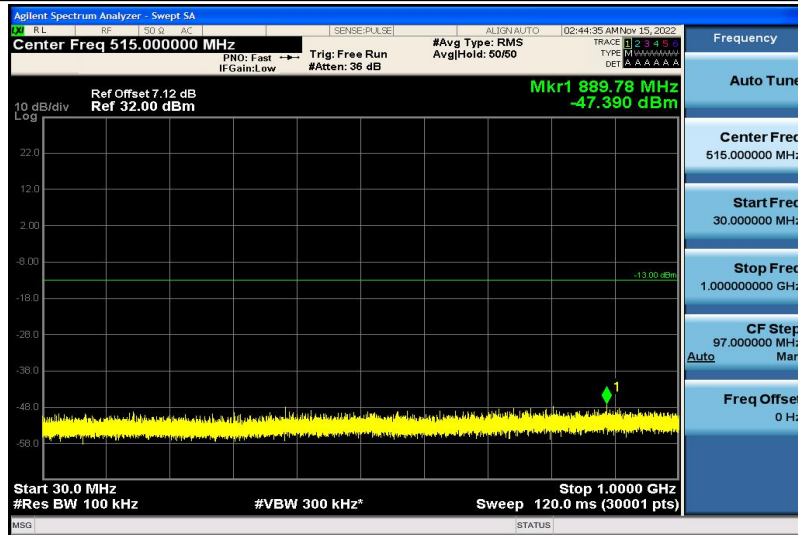

Band66-1.4MHz-16QAM-131979-1RB#0-1000~26000MHz

Band66-1.4MHz-16QAM-132322-1RB#0-30~1000MHz