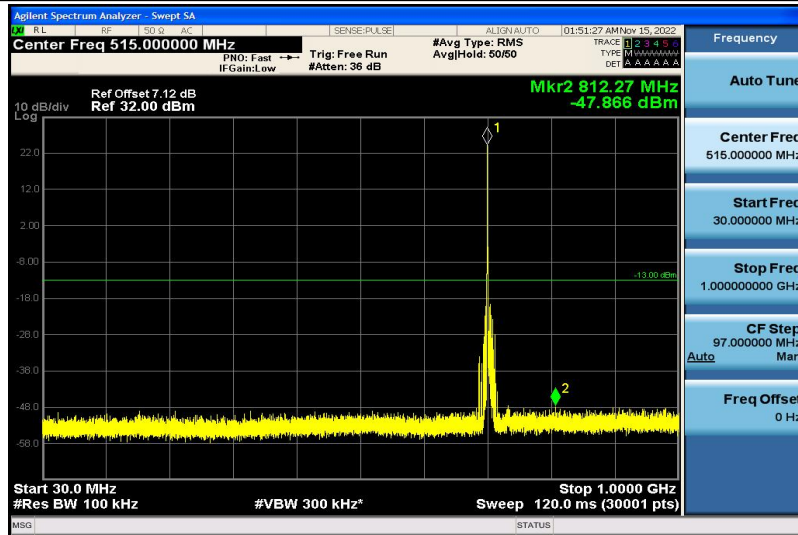

Band17-5MHz-QPSK-23825-1RB#0-30~1000MHz

Band17-5MHz-QPSK-23825-1RB#0-1000~26000MHz

Band17-5MHz-16QAM-23755-1RB#0-30~1000MHz

Band17-5MHz-16QAM-23755-1RB#0-1000~26000MHz

Band17-5MHz-16QAM-23790-1RB#0-30~1000MHz