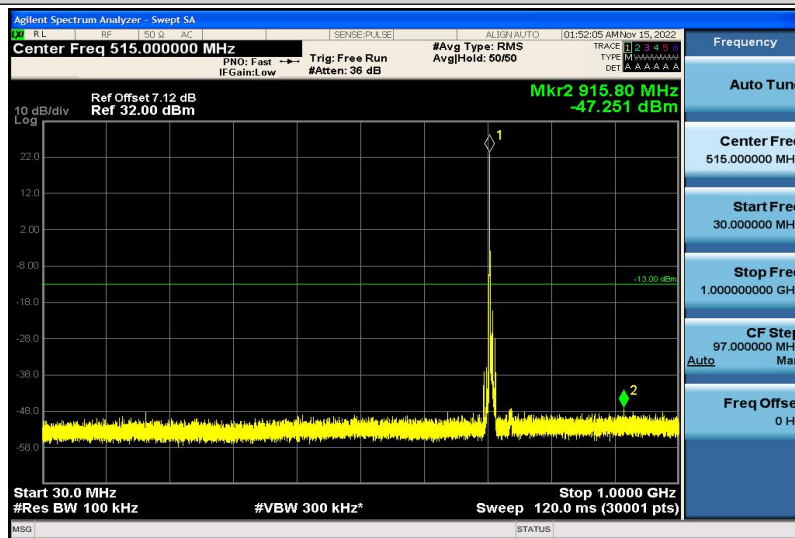

Band12-10MHz-16QAM-23130-1RB#0-1000~26000MHz

Band17-5MHz-QPSK-23755-1RB#0-30~1000MHz

Band17-5MHz-QPSK-23755-1RB#0-1000~26000MHz

Band17-5MHz-QPSK-23790-1RB#0-30~1000MHz

Band17-5MHz-QPSK-23790-1RB#0-1000~26000MHz