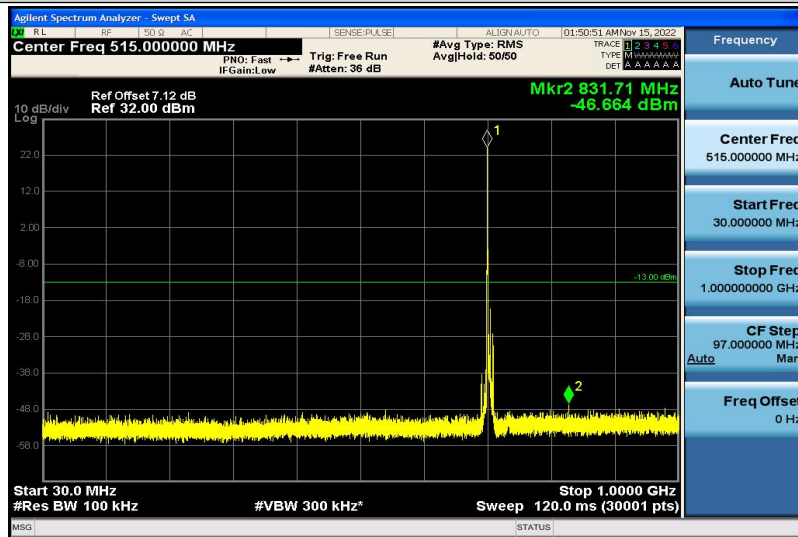

Band17-5MHz-QPSK-23755-1RB#0-1000~26000MHz

Band17-5MHz-QPSK-23790-1RB#0-30~1000MHz