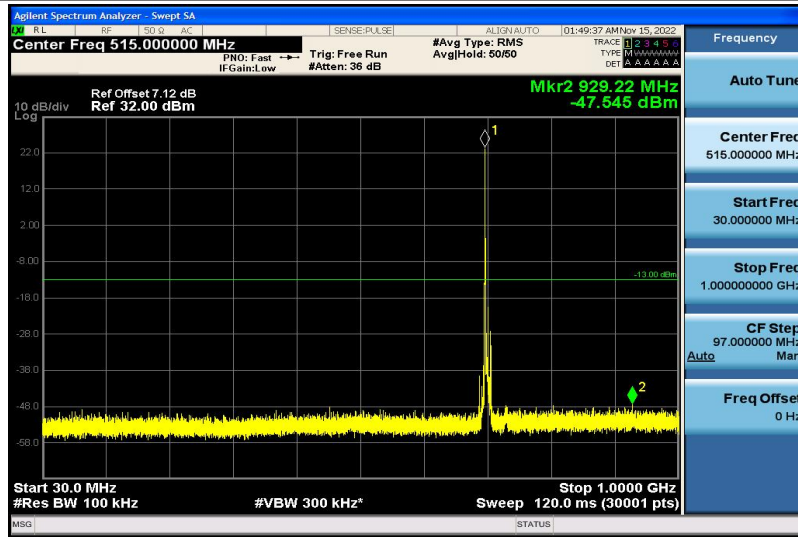

Band12-10MHz-16QAM-23130-1RB#0-1000~26000MHz

Band17-5MHz-QPSK-23755-1RB#0-30~1000MHz