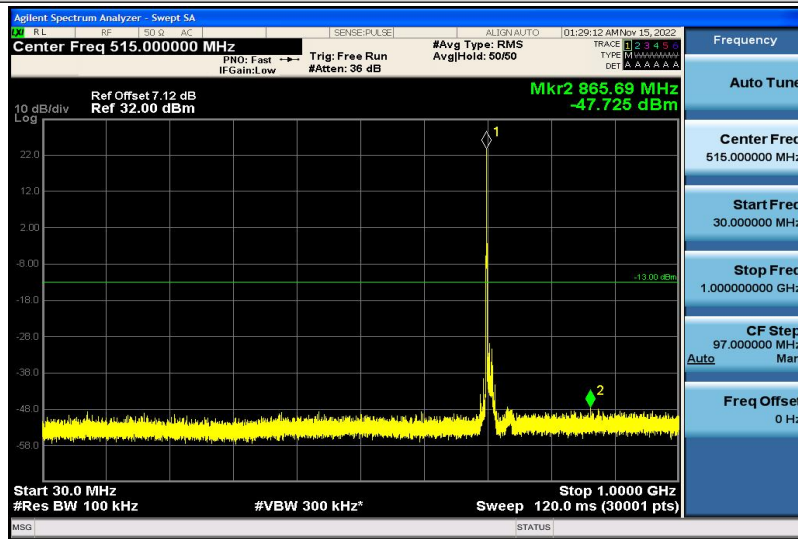

Band12-10MHz-16QAM-23060-1RB#0-30~1000MHz

Band12-10MHz-16QAM-23060-1RB#0-1000~26000MHz

Band12-10MHz-16QAM-23095-1RB#0-30~1000MHz

Band12-10MHz-16QAM-23095-1RB#0-1000~26000MHz

Band12-10MHz-16QAM-23130-1RB#0-30~1000MHz