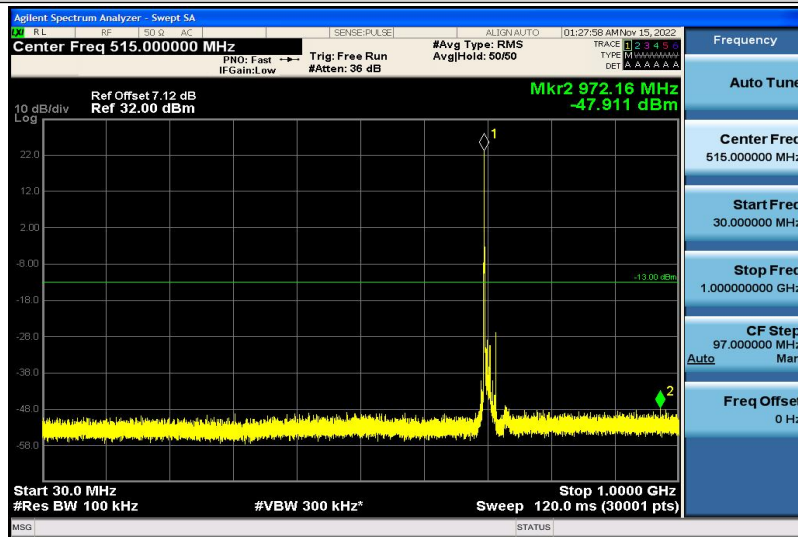

Band12-10MHz-16QAM-23060-1RB#0-1000~26000MHz

Band12-10MHz-16QAM-23095-1RB#0-30~1000MHz