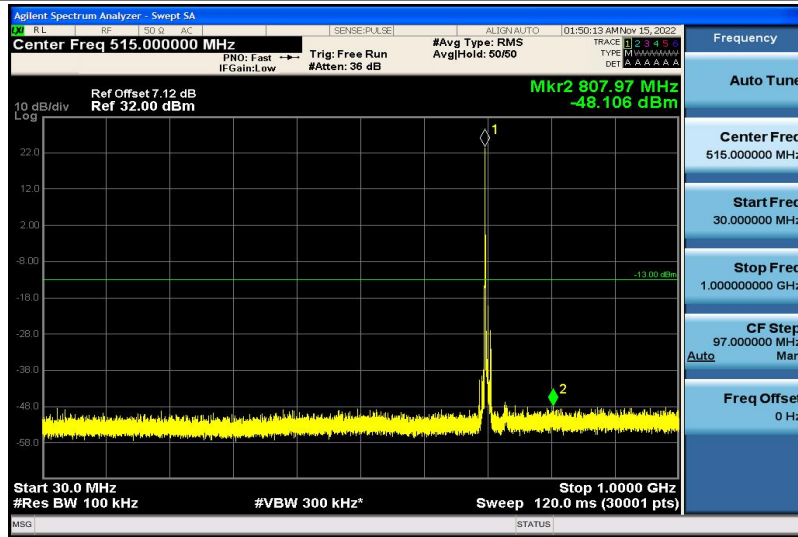

Band17-5MHz-QPSK-23825-1RB#0-1000~26000MHz

Band17-5MHz-16QAM-23755-1RB#0-30~1000MHz