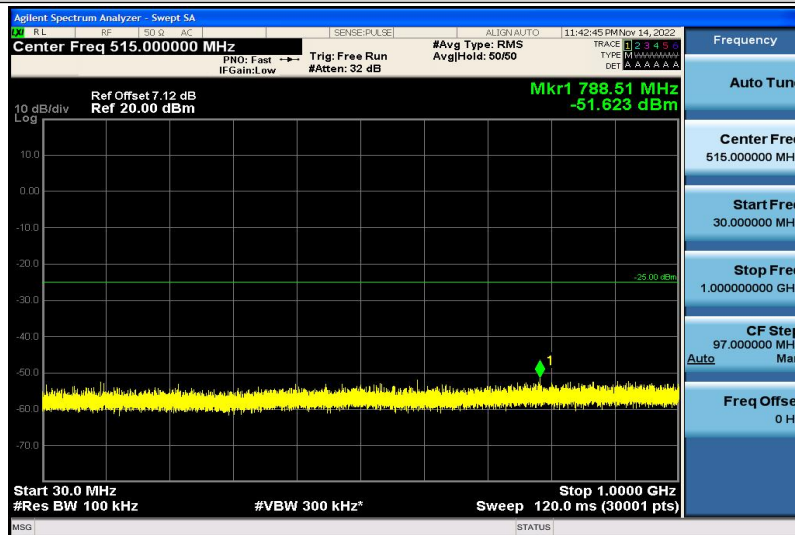

Band7-20MHz-QPSK-20850-1RB#0-1000~26000MHz

Band7-20MHz-QPSK-21100-1RB#0-30~1000MHz