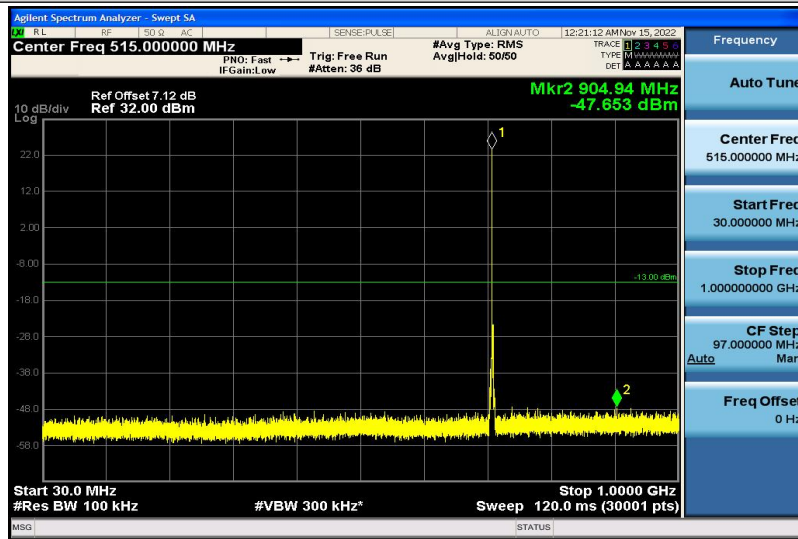

Band12-1.4MHz-16QAM-23095-1RB#0-1000~26000MHz

Band12-1.4MHz-16QAM-23173-1RB#0-30~1000MHz