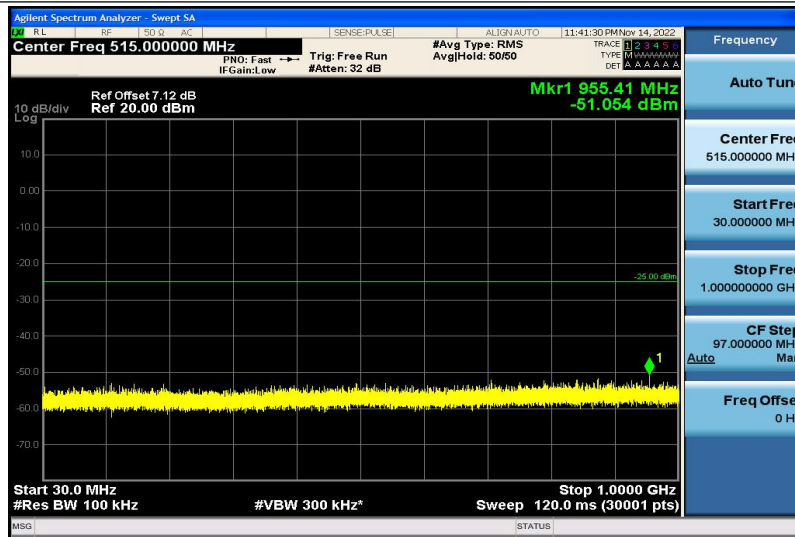

Band7-15MHz-16QAM-21375-1RB#0-1000~26000MHz

Band7-20MHz-QPSK-20850-1RB#0-30~1000MHz