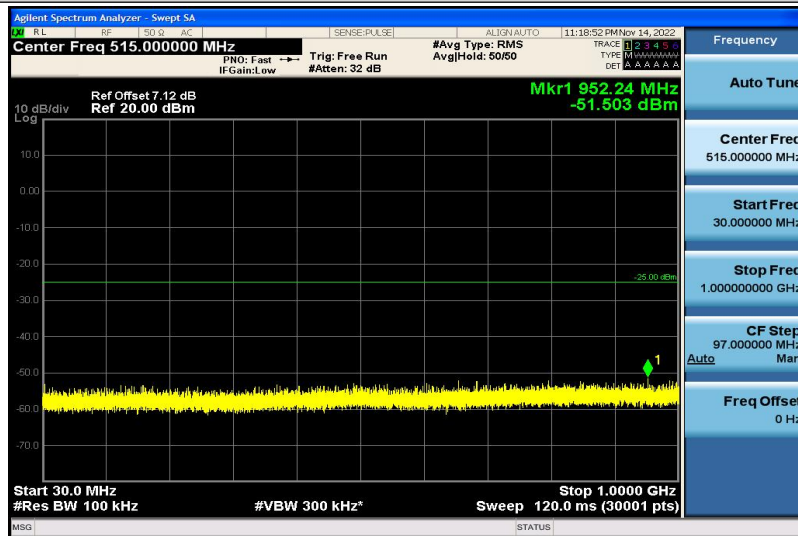

Band7-15MHz-16QAM-20825-1RB#0-30~1000MHz

Band7-15MHz-16QAM-20825-1RB#0-1000~26000MHz

Band7-15MHz-16QAM-21100-1RB#0-30~1000MHz

Band7-15MHz-16QAM-21100-1RB#0-1000~26000MHz

Band7-15MHz-16QAM-21375-1RB#0-30~1000MHz