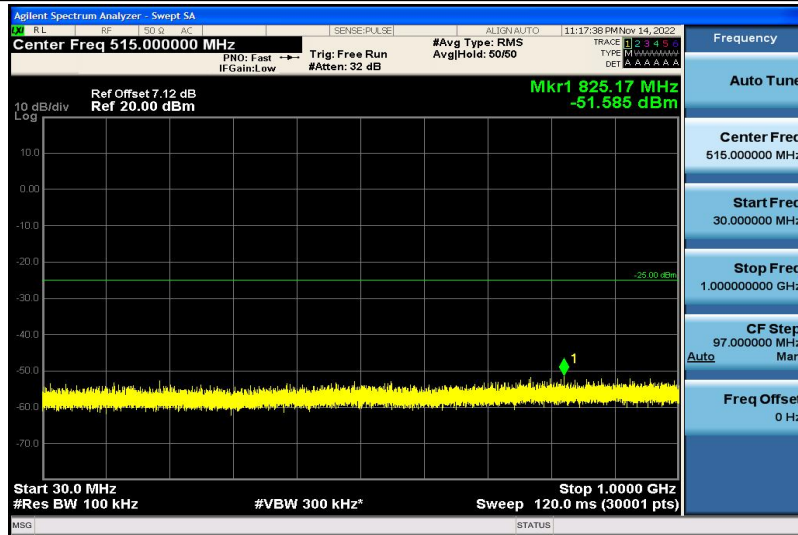

Band7-15MHz-16QAM-20825-1RB#0-1000~26000MHz

Band7-15MHz-16QAM-21100-1RB#0-30~1000MHz