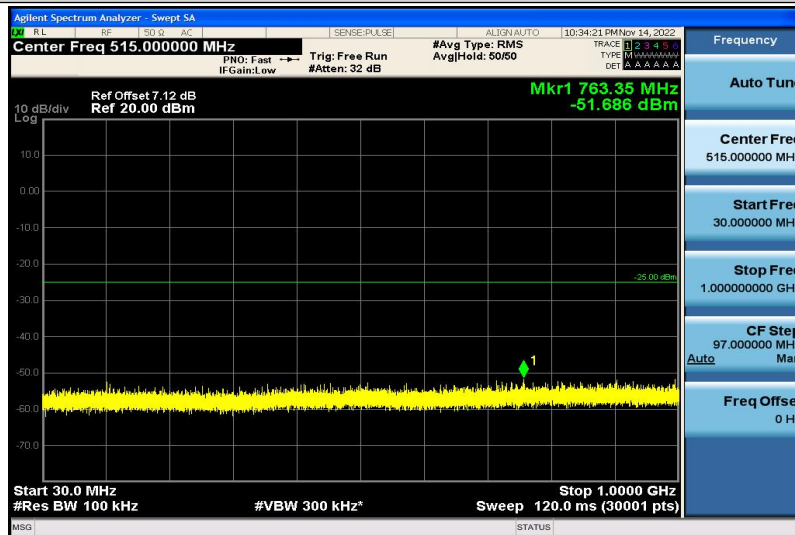

Band7-5MHz-16QAM-20775-1RB#0-1000~26000MHz

Band7-5MHz-16QAM-21100-1RB#0-30~1000MHz