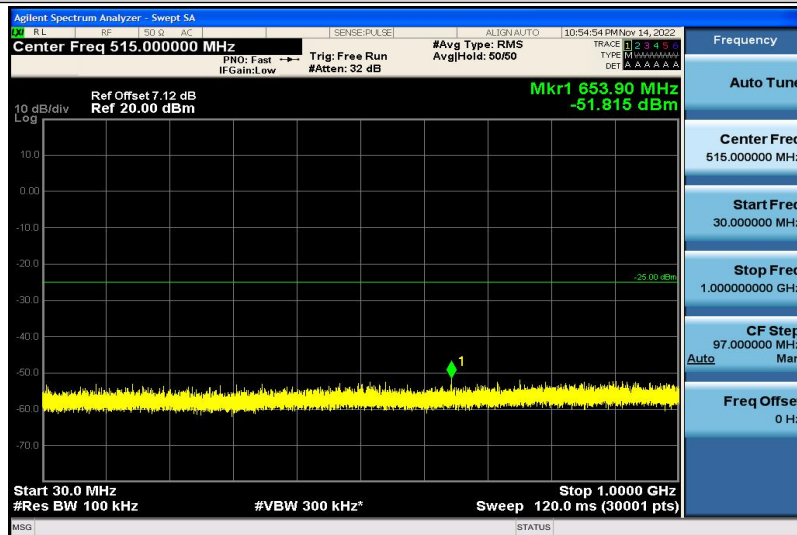

Band7-10MHz-QPSK-20800-1RB#0-1000~26000MHz

Band7-10MHz-QPSK-21100-1RB#0-30~1000MHz