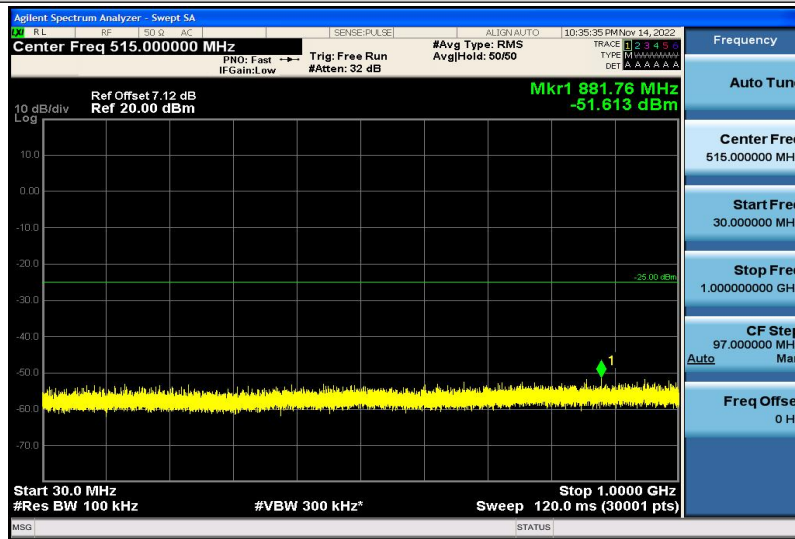

Band7-5MHz-16QAM-20775-1RB#0-1000~26000MHz

Band7-5MHz-16QAM-21100-1RB#0-30~1000MHz

Band7-5MHz-16QAM-21100-1RB#0-1000~26000MHz

Band7-5MHz-16QAM-21425-1RB#0-30~1000MHz

Band7-5MHz-16QAM-21425-1RB#0-1000~26000MHz