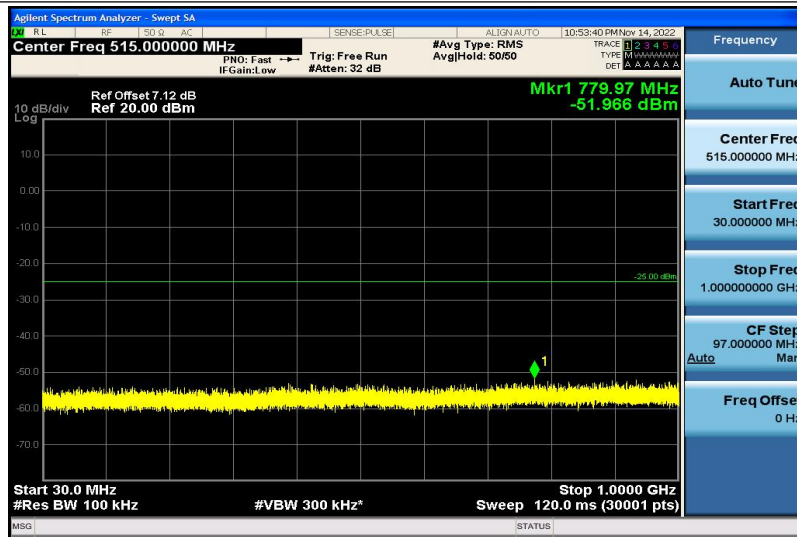

Band7-5MHz-16QAM-20775-1RB#0-1000~26000MHz

Band7-5MHz-16QAM-21100-1RB#0-30~1000MHz

Band7-5MHz-16QAM-21100-1RB#0-1000~26000MHz

Band7-5MHz-16QAM-21425-1RB#0-30~1000MHz

Band7-5MHz-16QAM-21425-1RB#0-1000~26000MHz