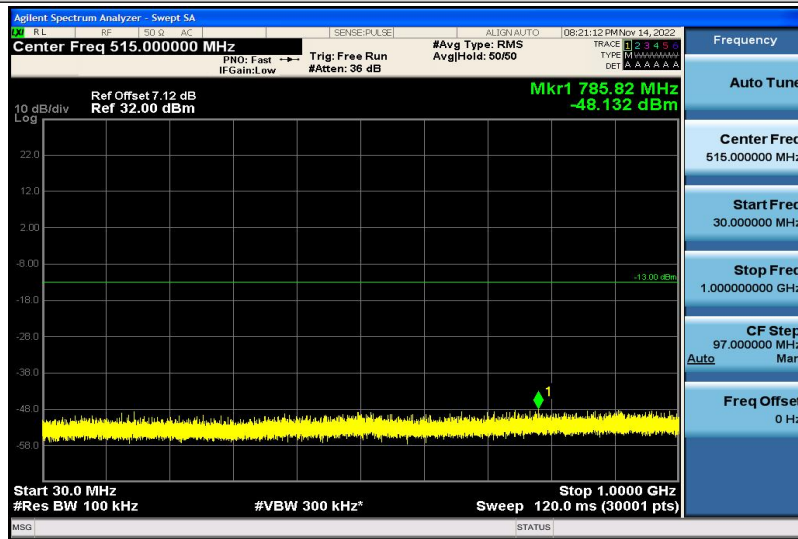

Band4-15MHz-QPSK-20175-1RB#0-1000~26000MHz

Band4-15MHz-QPSK-20325-1RB#0-30~1000MHz