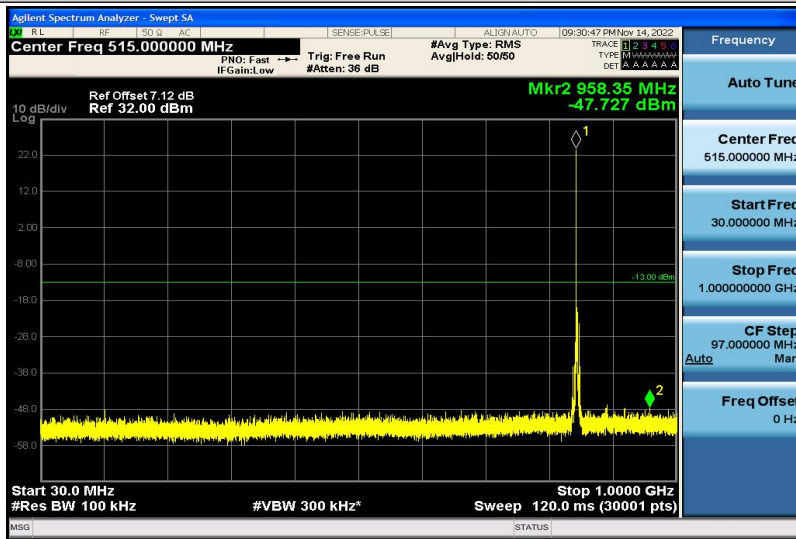

Band5-3MHz-QPSK-20525-1RB#0-1000~26000MHz

Band5-3MHz-QPSK-20635-1RB#0-30~1000MHz