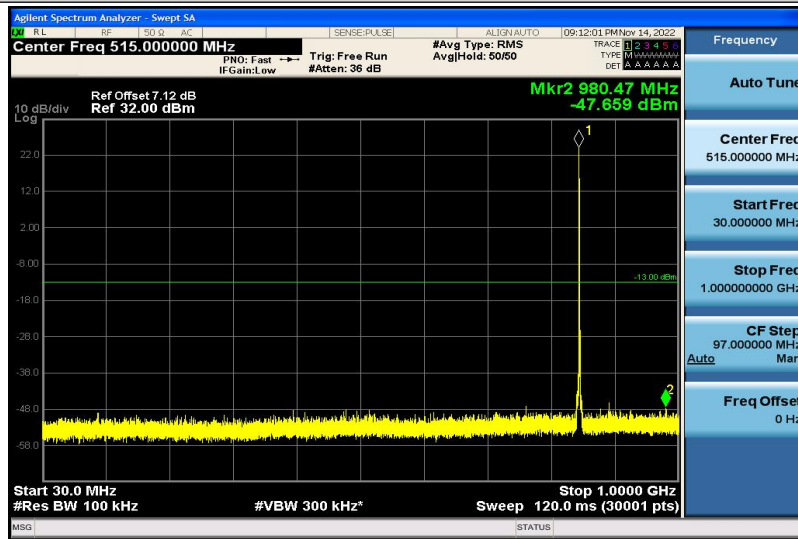

Band5-1.4MHz-16QAM-20525-1RB#0-1000~26000MHz

Band5-1.4MHz-16QAM-20643-1RB#0-30~1000MHz