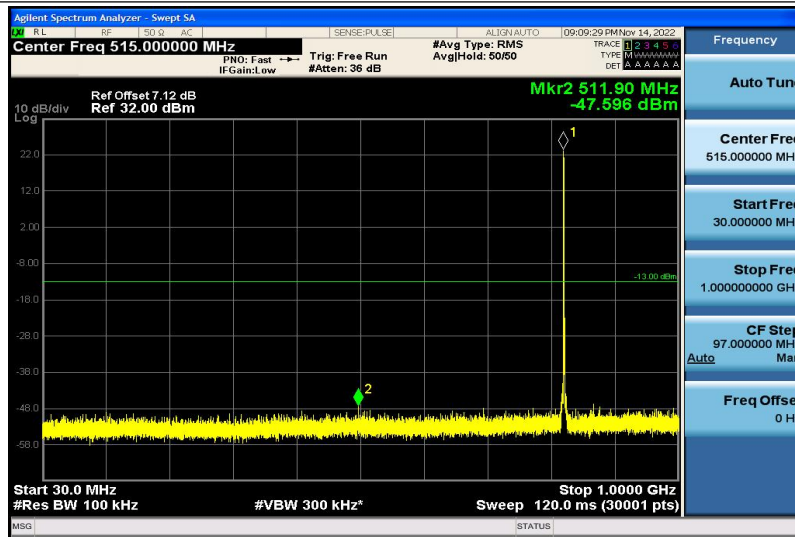

Band5-1.4MHz-QPSK-20643-1RB#0-1000~26000MHz

Band5-1.4MHz-16QAM-20407-1RB#0-30~1000MHz