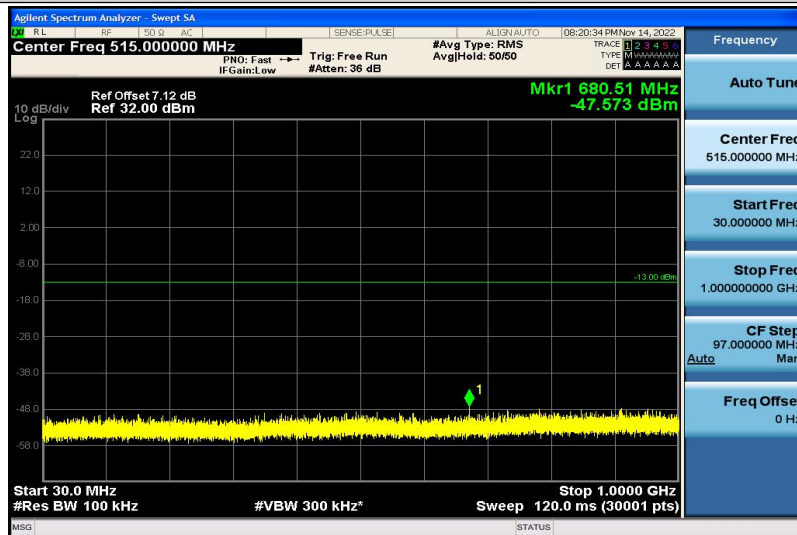

Band4-15MHz-QPSK-20175-1RB#0-30~1000MHz

Band4-15MHz-QPSK-20175-1RB#0-1000~26000MHz

Band4-15MHz-QPSK-20325-1RB#0-30~1000MHz

Band4-15MHz-QPSK-20325-1RB#0-1000~26000MHz

Band4-15MHz-16QAM-20025-1RB#0-30~1000MHz

Band4-15MHz-16QAM-20025-1RB#0-1000~26000MHz

Band4-15MHz-16QAM-20175-1RB#0-30~1000MHz

Band4-15MHz-16QAM-20175-1RB#0-1000~26000MHz

Band4-15MHz-16QAM-20325-1RB#0-30~1000MHz

Band4-15MHz-16QAM-20325-1RB#0-1000~26000MHz