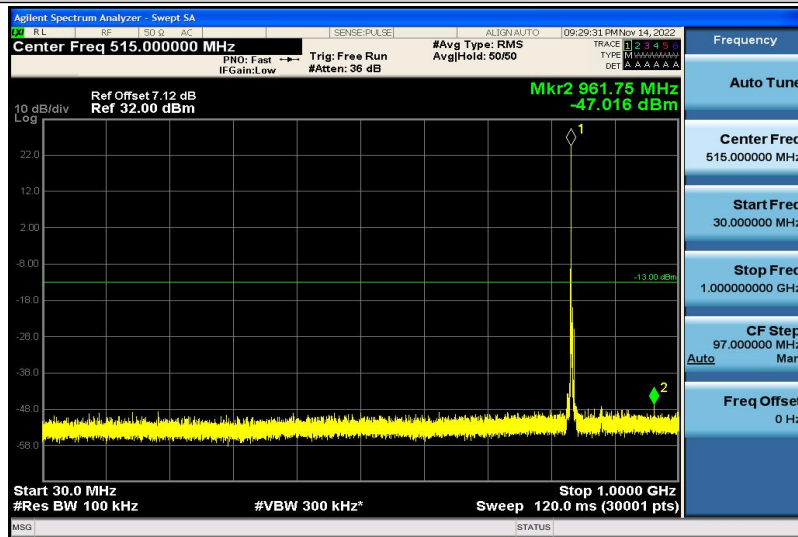

Band5-3MHz-QPSK-20415-1RB#0-1000~26000MHz

Band5-3MHz-QPSK-20525-1RB#0-30~1000MHz