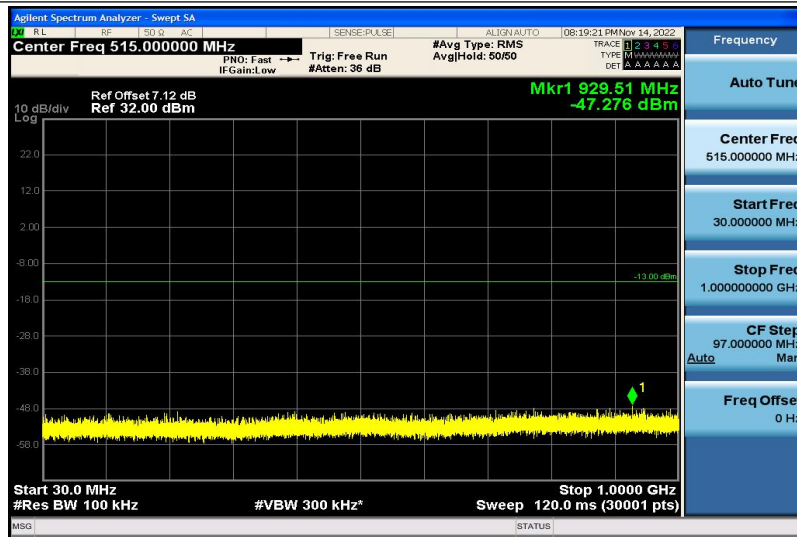

Band4-15MHz-QPSK-20175-1RB#0-30~1000MHz

Band4-15MHz-QPSK-20175-1RB#0-1000~26000MHz

Band4-15MHz-QPSK-20325-1RB#0-30~1000MHz

Band4-15MHz-QPSK-20325-1RB#0-1000~26000MHz

Band4-15MHz-16QAM-20025-1RB#0-30~1000MHz