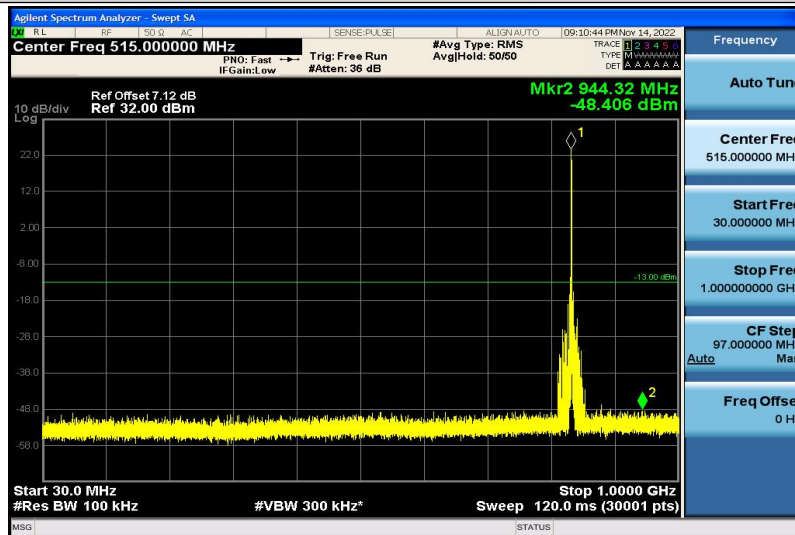

Band5-1.4MHz-QPSK-20525-1RB#0-1000~26000MHz

Band5-1.4MHz-QPSK-20643-1RB#0-30~1000MHz

Band5-1.4MHz-QPSK-20643-1RB#0-1000~26000MHz

Band5-1.4MHz-16QAM-20407-1RB#0-30~1000MHz

Band5-1.4MHz-16QAM-20407-1RB#0-1000~26000MHz