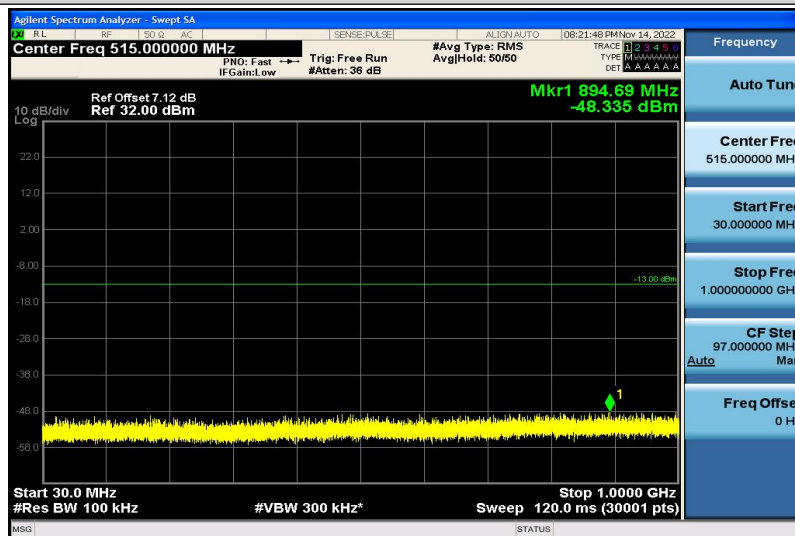

Band4-15MHz-QPSK-20175-1RB#0-30~1000MHz

Band4-15MHz-QPSK-20175-1RB#0-1000~26000MHz

Band4-15MHz-QPSK-20325-1RB#0-30~1000MHz

Band4-15MHz-QPSK-20325-1RB#0-1000~26000MHz

Band4-15MHz-16QAM-20025-1RB#0-30~1000MHz

Band4-15MHz-16QAM-20025-1RB#0-1000~26000MHz

Band4-15MHz-16QAM-20175-1RB#0-30~1000MHz

Band4-15MHz-16QAM-20175-1RB#0-1000~26000MHz

Band4-15MHz-16QAM-20325-1RB#0-30~1000MHz

Band4-15MHz-16QAM-20325-1RB#0-1000~26000MHz