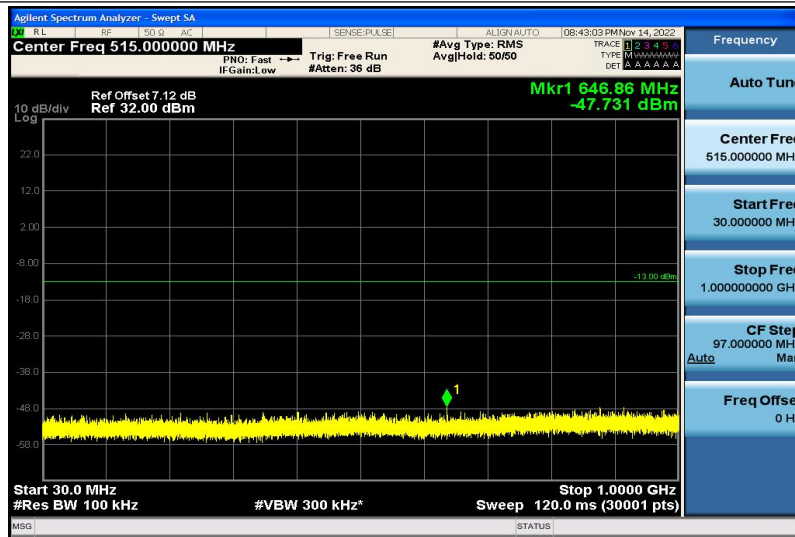

Band4-15MHz-16QAM-20025-1RB#0-1000~26000MHz

Band4-15MHz-16QAM-20175-1RB#0-30~1000MHz

Band4-15MHz-16QAM-20175-1RB#0-1000~26000MHz

Band4-15MHz-16QAM-20325-1RB#0-30~1000MHz

Band4-15MHz-16QAM-20325-1RB#0-1000~26000MHz