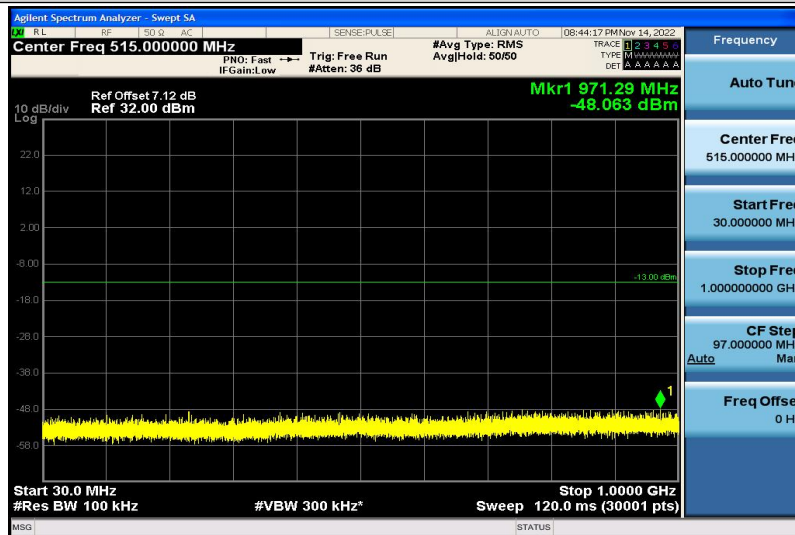

Band4-20MHz-QPSK-20050-1RB#0-1000~26000MHz

Band4-20MHz-QPSK-20175-1RB#0-30~1000MHz