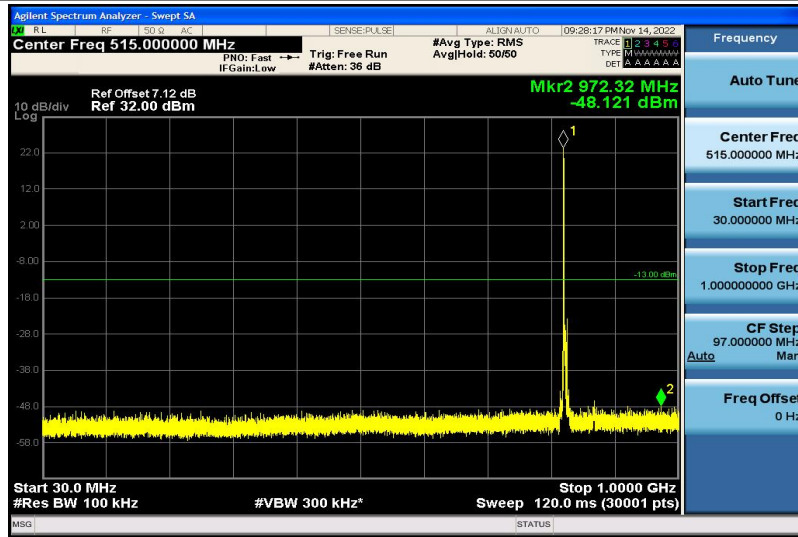

Band5-1.4MHz-16QAM-20525-1RB#0-30~1000MHz

Band5-1.4MHz-16QAM-20525-1RB#0-1000~26000MHz

Band5-1.4MHz-16QAM-20643-1RB#0-30~1000MHz

Band5-1.4MHz-16QAM-20643-1RB#0-1000~26000MHz

Band5-3MHz-QPSK-20415-1RB#0-30~1000MHz